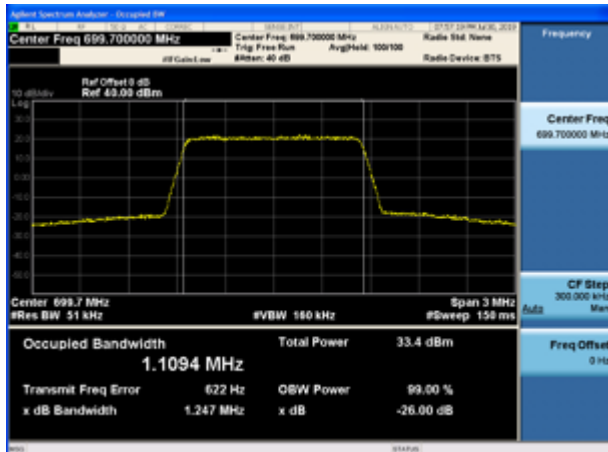

LTE Band 12 16QAM 1.4MHz CH-Low

LTE Band 12 16QAM 3MHz CH-Low

LTE Band 12 16QAM 1.4MHz CH-Middle

LTE Band 12 16QAM 3MHz CH-Middle

LTE Band 12 16QAM 1.4MHz CH-High

LTE Band 12 16QAM 3MHz CH-High

LTE Band 12 16QAM 5MHz CH-Low