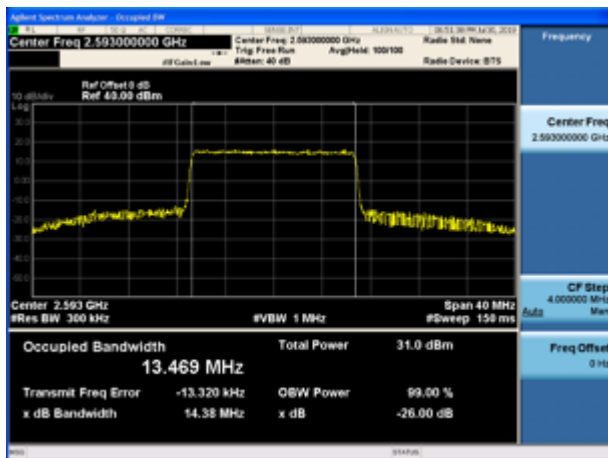

LTE Band 41 16QAM 15MHz CH-Middle