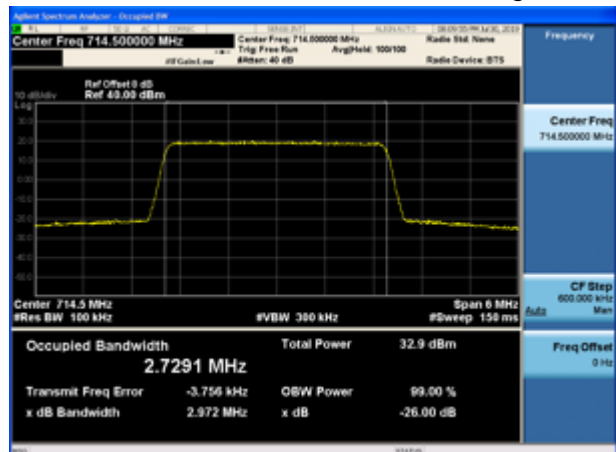

LTE Band 12 16QAM 1.4MHz CH-Low

LTE Band 12 16QAM 3MHz CH-Low

LTE Band 12 16QAM 1.4MHz CH-Middle

LTE Band 12 16QAM 3MHz CH-Middle

LTE Band 12 16QAM 1.4MHz CH-High

LTE Band 12 16QAM 3MHz CH-High

LTE Band 12 16QAM 5MHz CH-Low