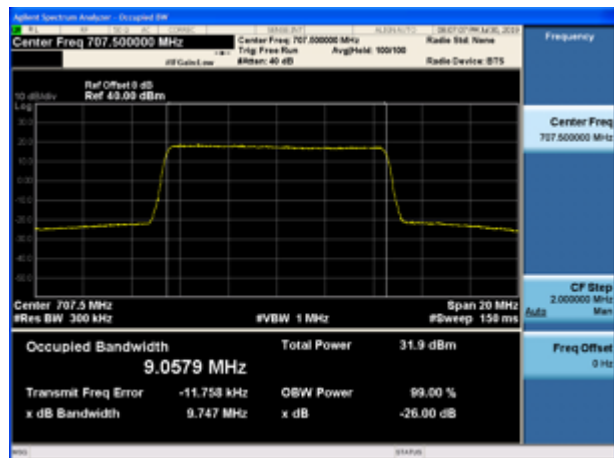

LTE Band 12 16QAM 10MHz CH-High