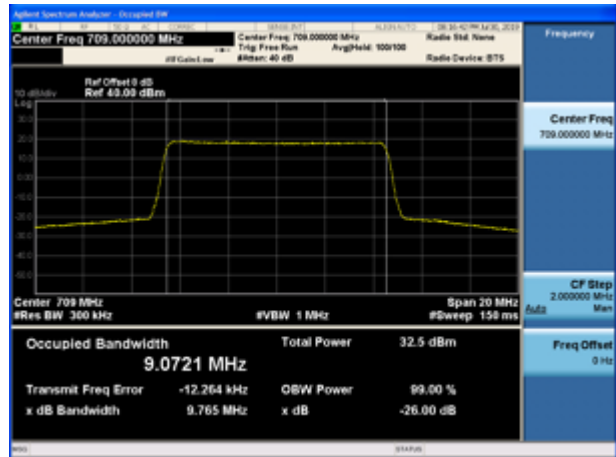

LTE Band 17 QPSK 5MHz CH-High

LTE Band 17 QPSK 10MHz CH-High

LTE Band 17 16QAM 5MHz CH-Low

LTE Band 17 16QAM 10MHz CH-Low

LTE Band 17 16QAM 5MHz CH-Middle

LTE Band 17 16QAM 10MHz CH-Middle

LTE Band 17 16QAM 5MHz CH-High