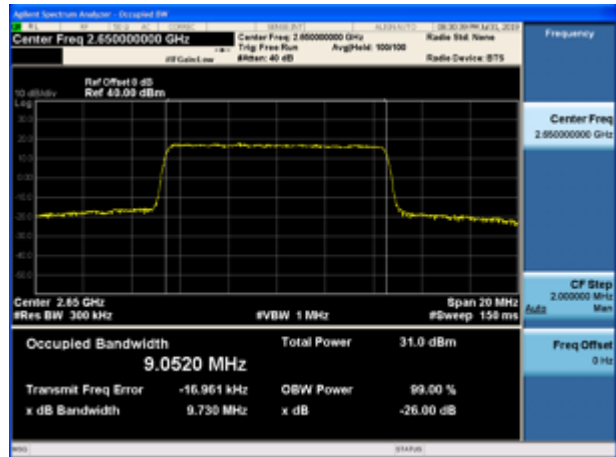

LTE Band 41 64QAM 20MHz CH-Low