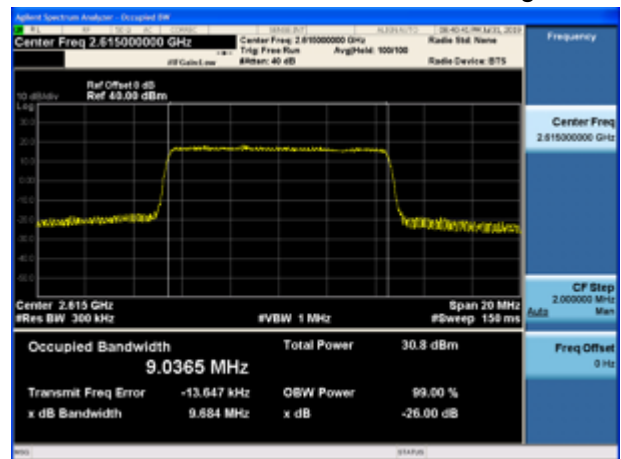

LTE Band 38 64QAM 20MHz CH-Low

LTE Band 38 64QAM 10MHz CH-High