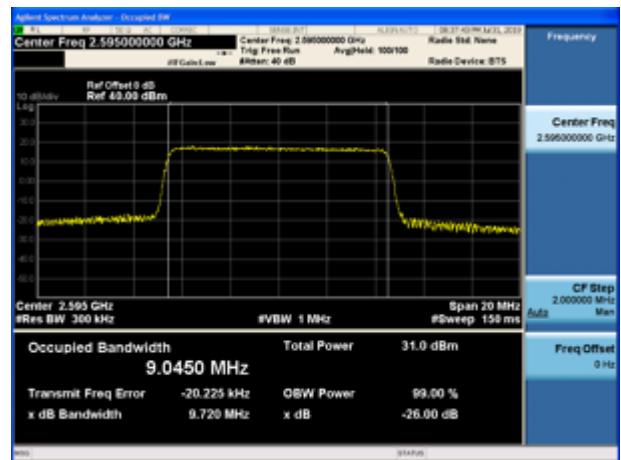

LTE Band 38 16QAM 20MHz CH-Middle

LTE Band 38 16QAM 15MHz CH-High

LTE Band 38 16QAM 20MHz CH-High

LTE Band 38 64QAM 5MHz CH-Low

LTE Band 38 64QAM 10MHz CH-Low

LTE Band 38 64QAM 5MHz CH-Middle

LTE Band 38 64QAM 10MHz CH-Middle