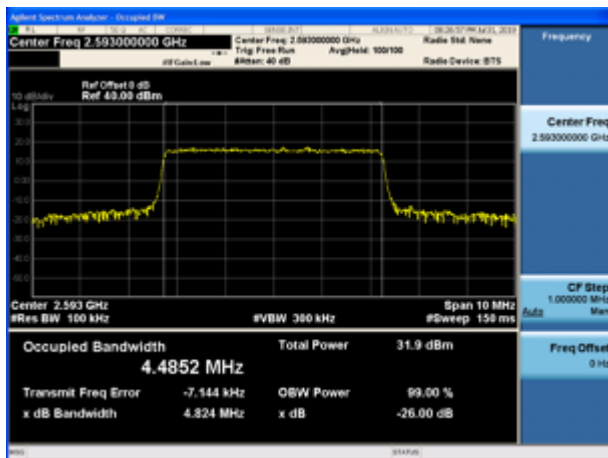

LTE Band 41 16QAM 15MHz CH-Middle

LTE Band 41 16QAM 20MHz CH-Middle

LTE Band 41 16QAM 15MHz CH-High

LTE Band 41 16QAM 20MHz CH-High

LTE Band 41 64QAM 5MHz CH-Low

LTE Band 41 64QAM 10MHz CH-Low

LTE Band 41 64QAM 5MHz CH-Middle