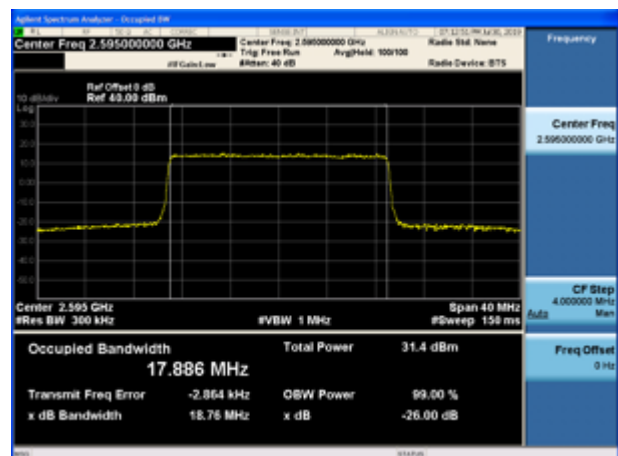

LTE Band 38 16QAM 20MHz CH-High