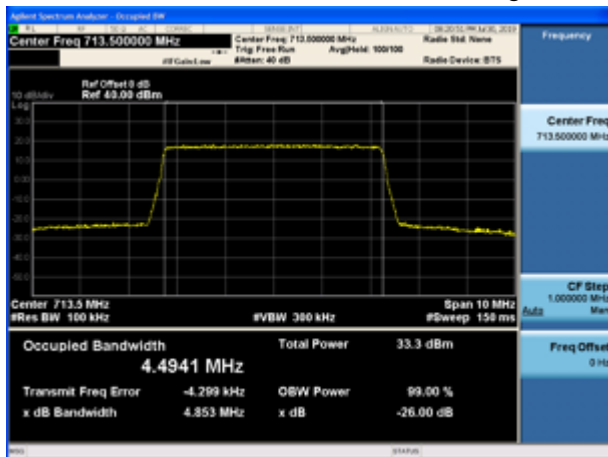

LTE Band 17 QPSK 5MHz CH-High

LTE Band 17 QPSK 10MHz CH-High

LTE Band 17 16QAM 5MHz CH-Low

LTE Band 17 16QAM 10MHz CH-Low

LTE Band 17 16QAM 5MHz CH-Middle

LTE Band 17 16QAM 10MHz CH-Middle

LTE Band 17 16QAM 5MHz CH-High