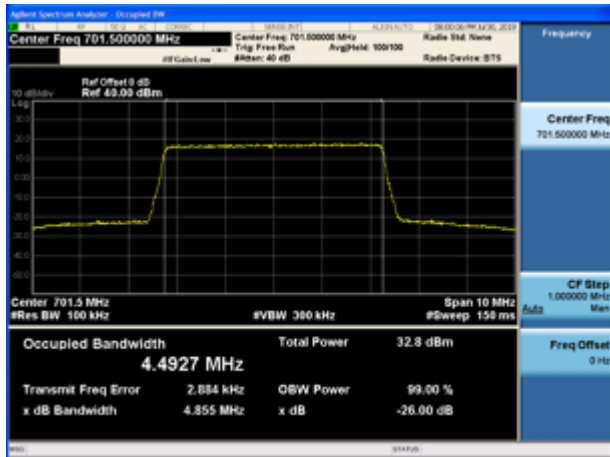

LTE Band 12 16QAM 1.4MHz CH-Low

LTE Band 12 16QAM 3MHz CH-Low

LTE Band 12 16QAM 1.4MHz CH-Middle

LTE Band 12 16QAM 3MHz CH-Middle

LTE Band 12 16QAM 1.4MHz CH-High

LTE Band 12 16QAM 3MHz CH-High

LTE Band 12 16QAM 5MHz CH-Low