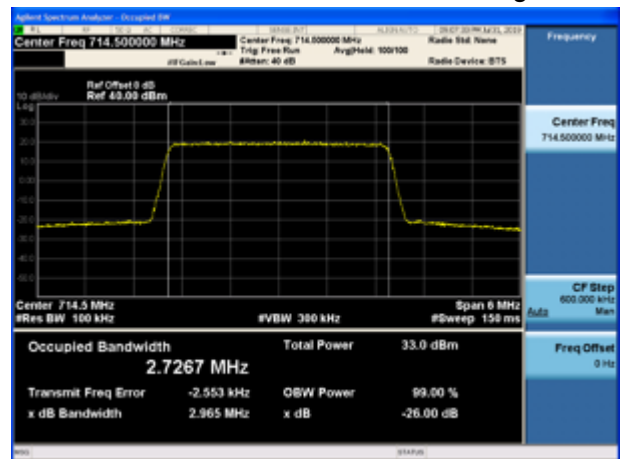

LTE Band 12 64QAM 1.4MHz CH-Middle

LTE Band 12 64QAM 3MHz CH-Middle

LTE Band 12 64QAM 1.4MHz CH-High

LTE Band 12 64QAM 3MHz CH-High

LTE Band 12 64QAM 5MHz CH-Low

LTE Band 12 64QAM 10MHz CH-Low

LTE Band 12 64QAM 5MHz CH-Middle