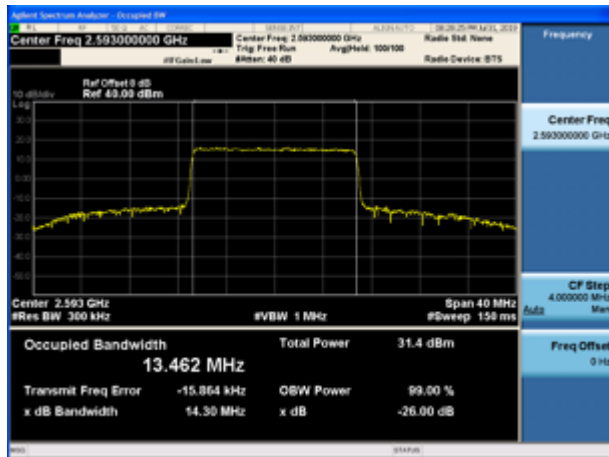

LTE Band 41 64QAM 10MHz CH-Middle

LTE Band 41 64QAM 5MHz CH-High

LTE Band 41 64QAM 10MHz CH-High

LTE Band 41 64QAM 15MHz CH-Low

LTE Band 41 64QAM 20MHz CH-Low

LTE Band 41 64QAM 15MHz CH-Middle

LTE Band 41 64QAM 20MHz CH-Middle