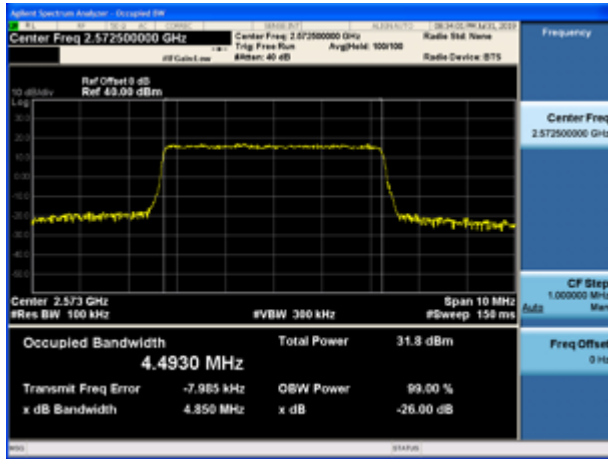

LTE Band 38 16QAM 20MHz CH-Middle

LTE Band 38 16QAM 15MHz CH-High

LTE Band 38 16QAM 20MHz CH-High

LTE Band 38 64QAM 5MHz CH-Low

LTE Band 38 64QAM 10MHz CH-Low

LTE Band 38 64QAM 5MHz CH-Middle

LTE Band 38 64QAM 10MHz CH-Middle