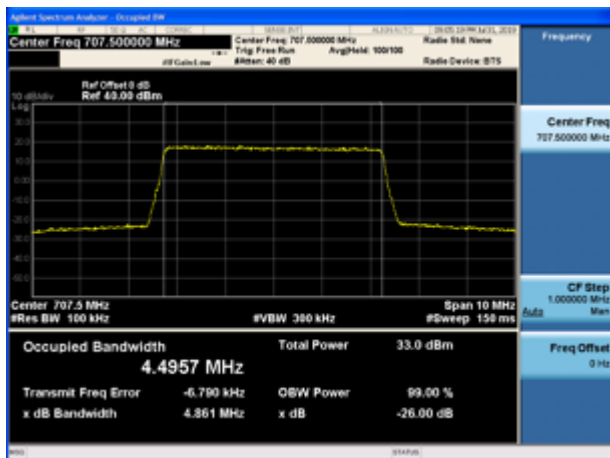

LTE Band 12 64QAM 1.4MHz CH-Middle

LTE Band 12 64QAM 3MHz CH-Middle

LTE Band 12 64QAM 1.4MHz CH-High

LTE Band 12 64QAM 3MHz CH-High

LTE Band 12 64QAM 5MHz CH-Low

LTE Band 12 64QAM 10MHz CH-Low

LTE Band 12 64QAM 5MHz CH-Middle