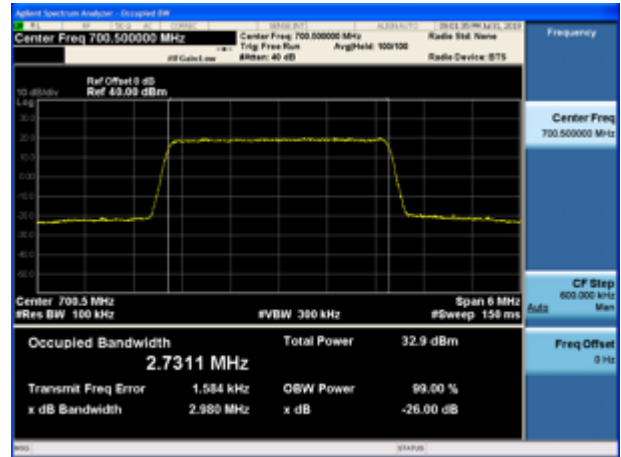

LTE Band 12 16QAM 10MHz CH-Low

LTE Band 12 16QAM 5MHz CH-Middle

LTE Band 12 16QAM 10MHz CH-Middle

LTE Band 12 16QAM 5MHz CH-High

LTE Band 12 16QAM 10MHz CH-High

LTE Band 12 64QAM 1.4MHz CH-Low

LTE Band 12 64QAM 3MHz CH-Low