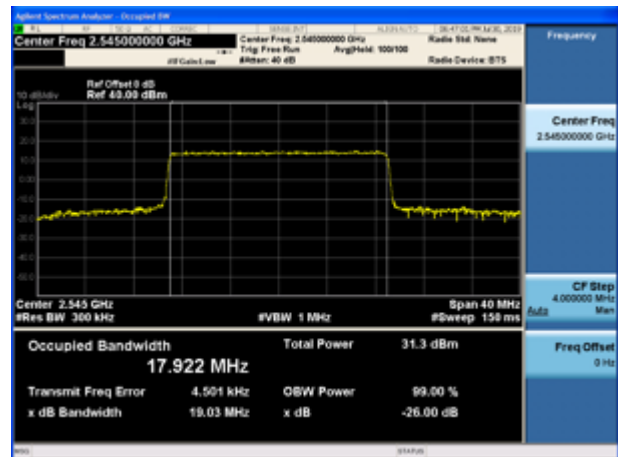

LTE Band 41 16QAM 10MHz CH-Low

LTE Band 41 16QAM 5MHz CH-Middle

LTE Band 41 16QAM 10MHz CH-Middle

LTE Band 41 16QAM 5MHz CH-High

LTE Band 41 16QAM 10MHz CH-High

LTE Band 41 16QAM 15MHz CH-Low

LTE Band 41 16QAM 20MHz CH-Low