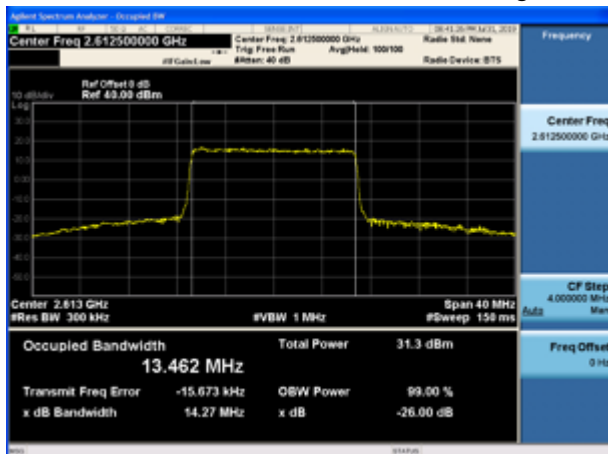

LTE Band 38 64QAM 5MHz CH-High

LTE Band 38 64QAM 10MHz CH-High

LTE Band 38 64QAM 15MHz CH-Low

LTE Band 38 64QAM 20MHz CH-Low

LTE Band 38 64QAM 15MHz CH-Middle

LTE Band 38 64QAM 20MHz CH-Middle

LTE Band 38 64QAM 15MHz CH-High