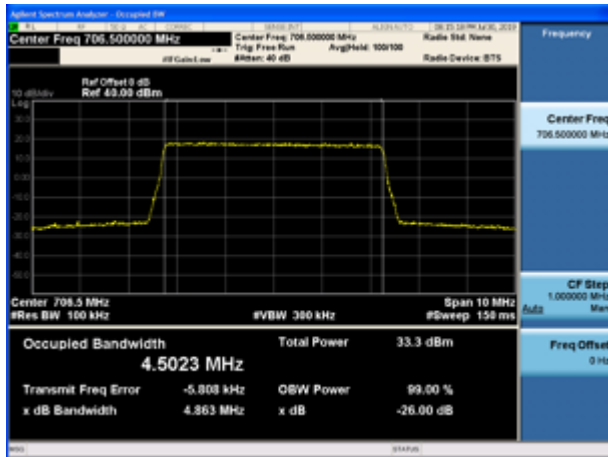

LTE Band 17 QPSK 5MHz CH-High

LTE Band 17 QPSK 10MHz CH-High

LTE Band 17 16QAM 5MHz CH-Low

LTE Band 17 16QAM 10MHz CH-Low

LTE Band 17 16QAM 5MHz CH-Middle

LTE Band 17 16QAM 10MHz CH-Middle

LTE Band 17 16QAM 5MHz CH-High