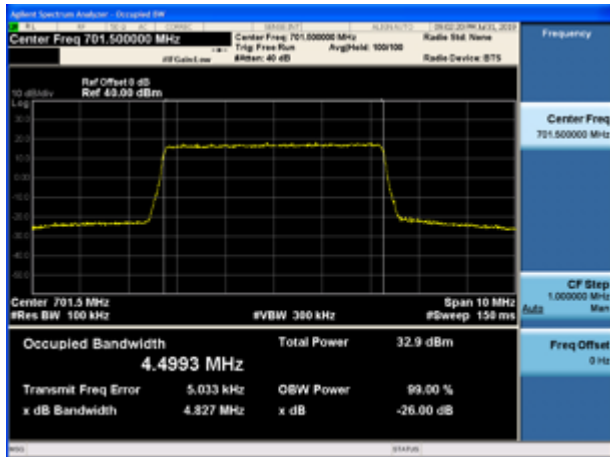

LTE Band 12 64QAM 1.4MHz CH-Middle

LTE Band 12 64QAM 3MHz CH-Middle

LTE Band 12 64QAM 1.4MHz CH-High

LTE Band 12 64QAM 3MHz CH-High

LTE Band 12 64QAM 5MHz CH-Low

LTE Band 12 64QAM 10MHz CH-Low

LTE Band 12 64QAM 5MHz CH-Middle