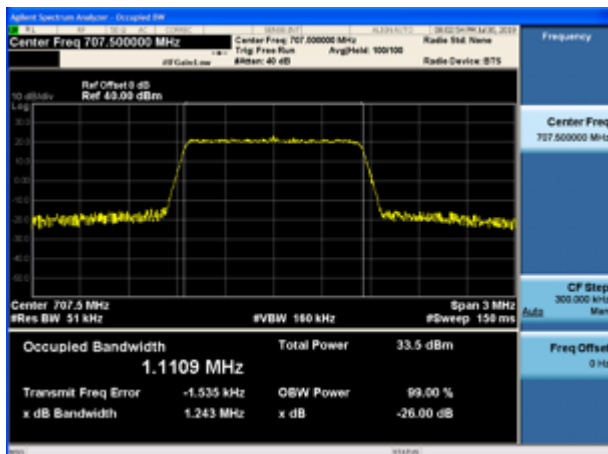

LTE Band 12 16QAM 1.4MHz CH-Low

LTE Band 12 16QAM 3MHz CH-Low

LTE Band 12 16QAM 1.4MHz CH-Middle

LTE Band 12 16QAM 3MHz CH-Middle

LTE Band 12 16QAM 1.4MHz CH-High

LTE Band 12 16QAM 3MHz CH-High

LTE Band 12 16QAM 5MHz CH-Low