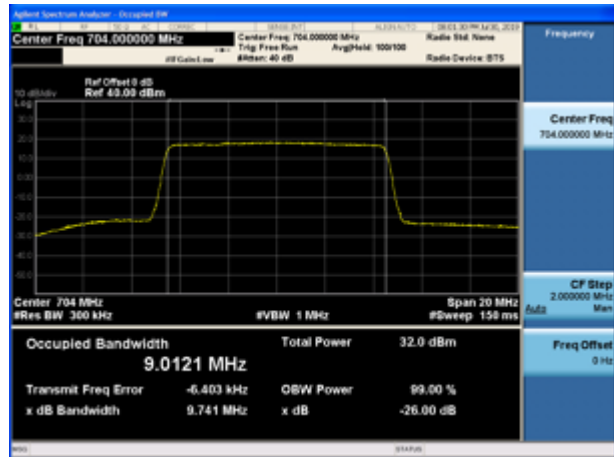

LTE Band 12 16QAM 10MHz CH-Middle