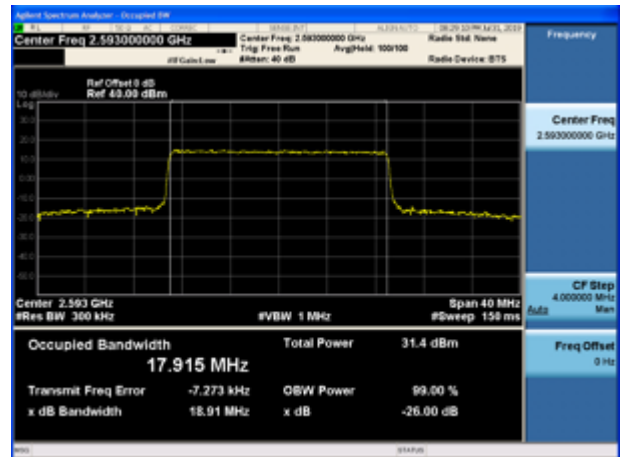

LTE Band 41 64QAM 10MHz CH-Middle

LTE Band 41 64QAM 5MHz CH-High

LTE Band 41 64QAM 10MHz CH-High

LTE Band 41 64QAM 15MHz CH-Low

LTE Band 41 64QAM 20MHz CH-Low

LTE Band 41 64QAM 15MHz CH-Middle

LTE Band 41 64QAM 20MHz CH-Middle