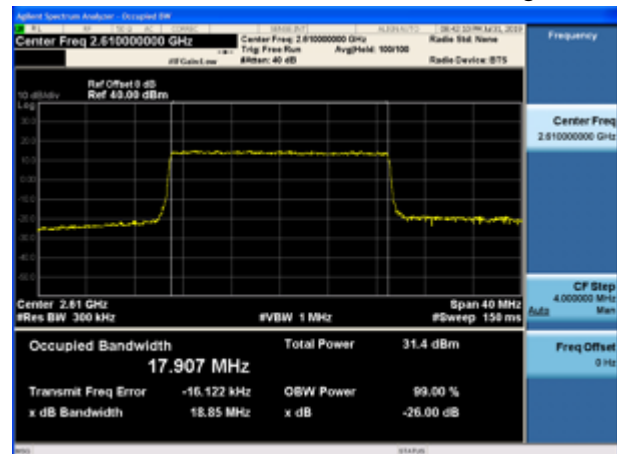

LTE Band 41 QPSK 10MHz CH-Low