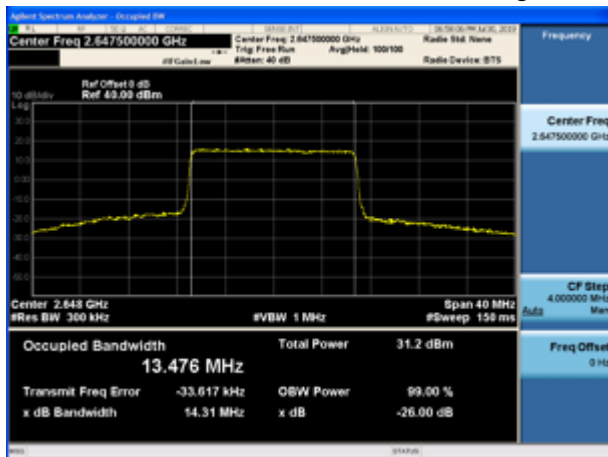

LTE Band 41 64QAM 5MHz CH-Low

LTE Band 41 16QAM 15MHz CH-High