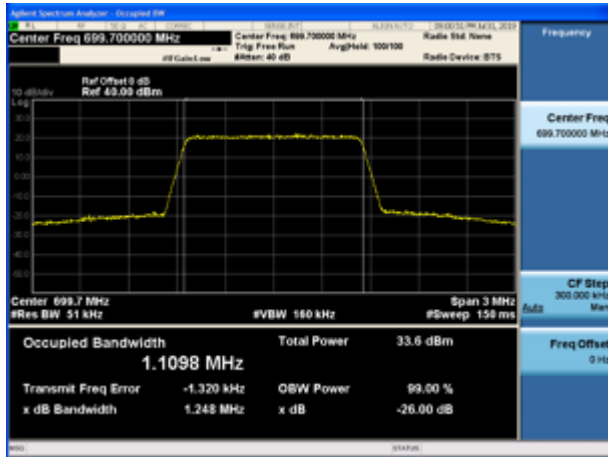

LTE Band 12 16QAM 10MHz CH-Low

LTE Band 12 16QAM 5MHz CH-Middle

LTE Band 12 16QAM 10MHz CH-Middle

LTE Band 12 16QAM 5MHz CH-High

LTE Band 12 16QAM 10MHz CH-High

LTE Band 12 64QAM 1.4MHz CH-Low

LTE Band 12 64QAM 3MHz CH-Low