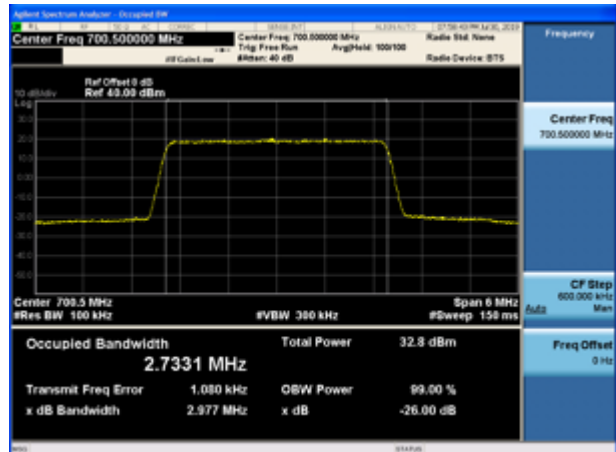

LTE Band 12 16QAM 1.4MHz CH-Low

LTE Band 12 16QAM 3MHz CH-Low

LTE Band 12 16QAM 1.4MHz CH-Middle

LTE Band 12 16QAM 3MHz CH-Middle

LTE Band 12 16QAM 1.4MHz CH-High

LTE Band 12 16QAM 3MHz CH-High

LTE Band 12 16QAM 5MHz CH-Low