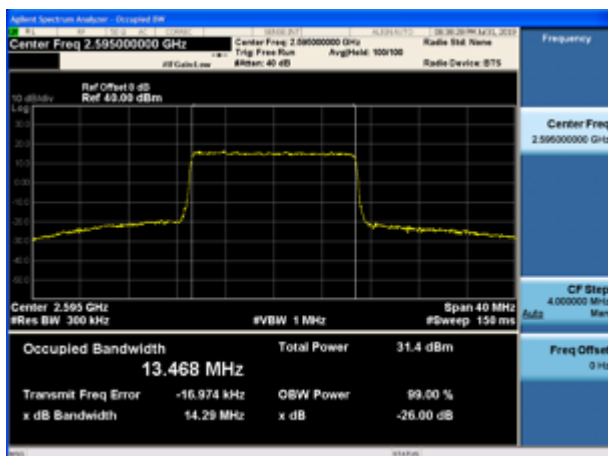

LTE Band 38 64QAM 5MHz CH-High

LTE Band 38 64QAM 10MHz CH-High

LTE Band 38 64QAM 15MHz CH-Low

LTE Band 38 64QAM 20MHz CH-Low

LTE Band 38 64QAM 15MHz CH-Middle

LTE Band 38 64QAM 20MHz CH-Middle

LTE Band 38 64QAM 15MHz CH-High