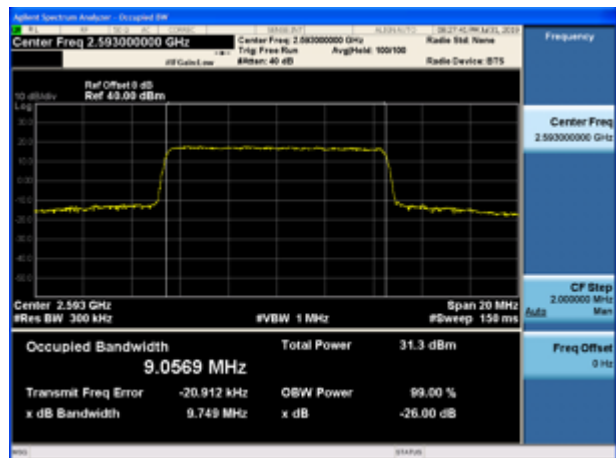

LTE Band 41 64QAM 10MHz CH-High