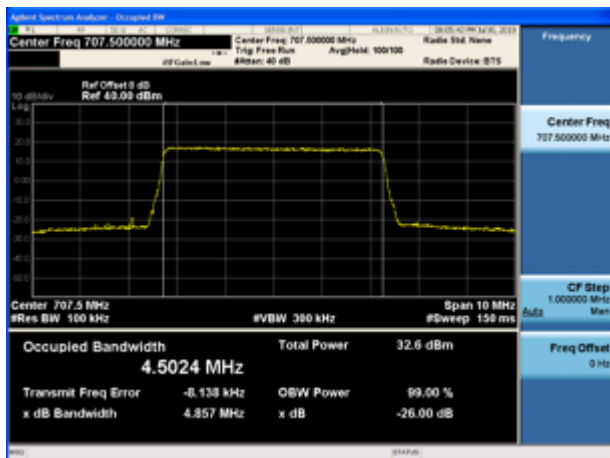

LTE Band 12 16QAM 5MHz CH-High