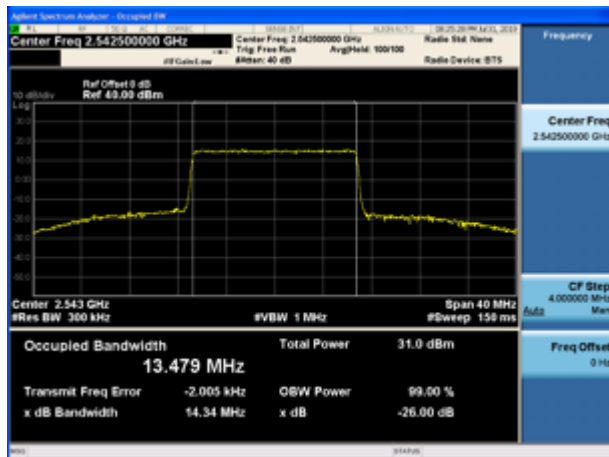

LTE Band 41 64QAM 10MHz CH-Middle

LTE Band 41 64QAM 5MHz CH-High

LTE Band 41 64QAM 10MHz CH-High

LTE Band 41 64QAM 15MHz CH-Low

LTE Band 41 64QAM 20MHz CH-Low

LTE Band 41 64QAM 15MHz CH-Middle

LTE Band 41 64QAM 20MHz CH-Middle