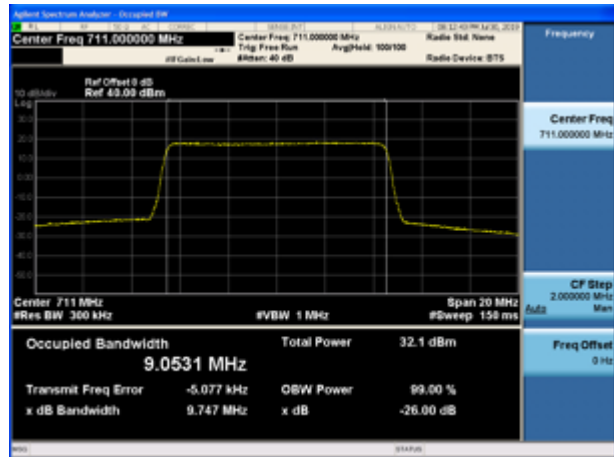

LTE Band 12 16QAM 10MHz CH-Low

LTE Band 12 16QAM 5MHz CH-Middle

LTE Band 12 16QAM 10MHz CH-Middle

LTE Band 12 16QAM 5MHz CH-High

LTE Band 12 16QAM 10MHz CH-High

LTE Band 12 64QAM 1.4MHz CH-Low

LTE Band 12 64QAM 3MHz CH-Low