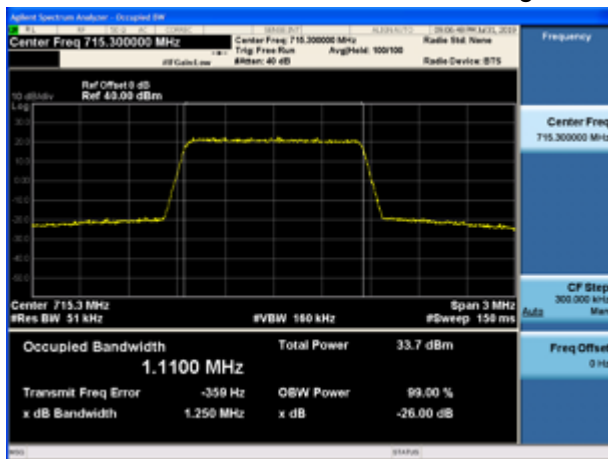

LTE Band 12 64QAM 5MHz CH-Low