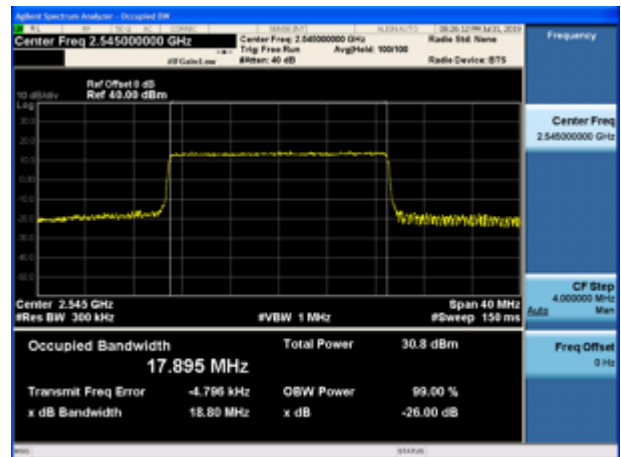

LTE Band 41 64QAM 10MHz CH-Middle

LTE Band 41 64QAM 5MHz CH-High

LTE Band 41 64QAM 10MHz CH-High

LTE Band 41 64QAM 15MHz CH-Low

LTE Band 41 64QAM 20MHz CH-Low

LTE Band 41 64QAM 15MHz CH-Middle

LTE Band 41 64QAM 20MHz CH-Middle