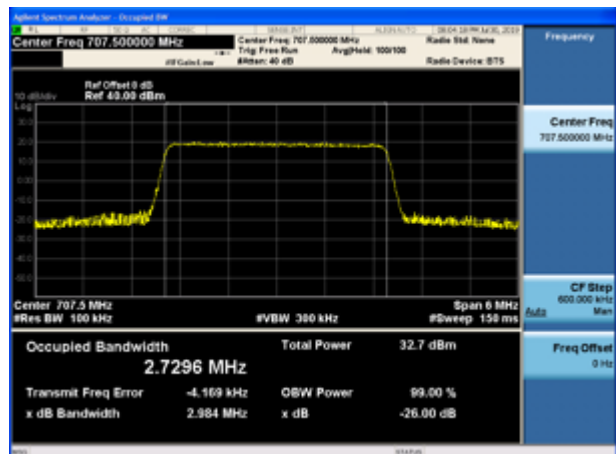

LTE Band 12 16QAM 1.4MHz CH-Low

LTE Band 12 16QAM 3MHz CH-Low

LTE Band 12 16QAM 1.4MHz CH-Middle

LTE Band 12 16QAM 3MHz CH-Middle

LTE Band 12 16QAM 1.4MHz CH-High

LTE Band 12 16QAM 3MHz CH-High

LTE Band 12 16QAM 5MHz CH-Low