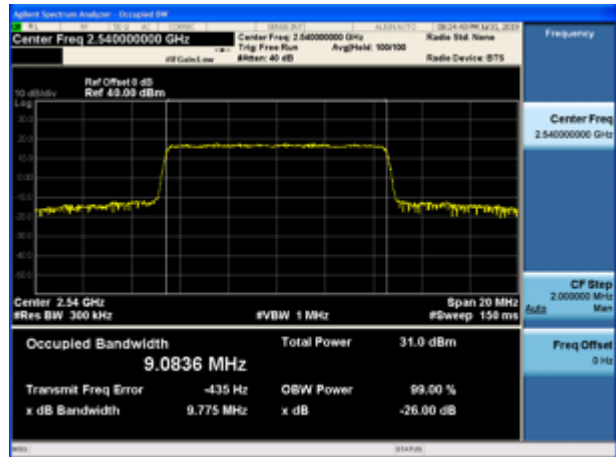

LTE Band 41 16QAM 15MHz CH-Middle

LTE Band 41 16QAM 20MHz CH-Middle

LTE Band 41 16QAM 15MHz CH-High

LTE Band 41 16QAM 20MHz CH-High

LTE Band 41 64QAM 5MHz CH-Low

LTE Band 41 64QAM 10MHz CH-Low

LTE Band 41 64QAM 5MHz CH-Middle