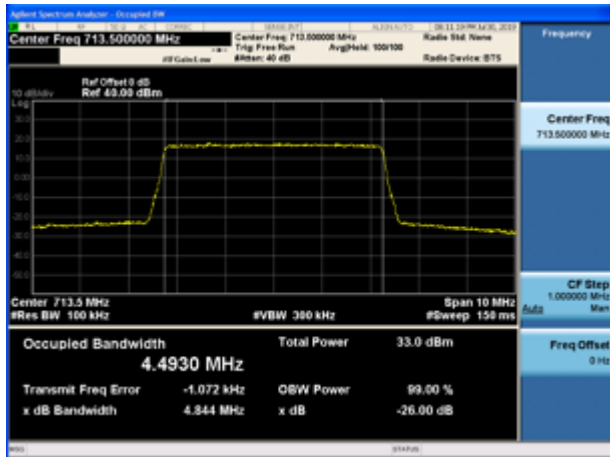

LTE Band 12 16QAM 10MHz CH-Low

LTE Band 12 16QAM 5MHz CH-Middle

LTE Band 12 16QAM 10MHz CH-Middle

LTE Band 12 16QAM 5MHz CH-High

LTE Band 12 16QAM 10MHz CH-High

LTE Band 12 64QAM 1.4MHz CH-Low

LTE Band 12 64QAM 3MHz CH-Low