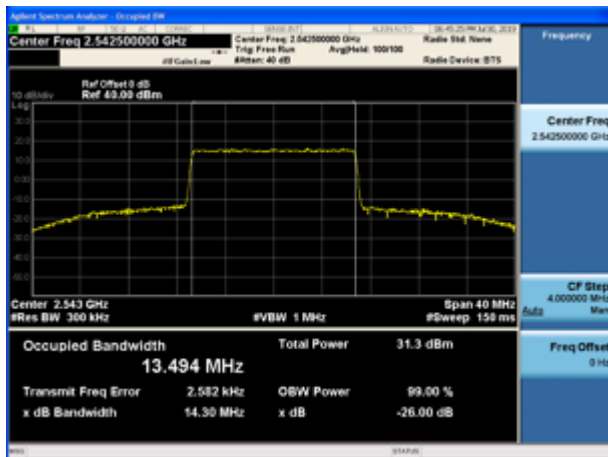

LTE Band 41 16QAM 10MHz CH-Low

LTE Band 41 16QAM 5MHz CH-Middle

LTE Band 41 16QAM 10MHz CH-Middle

LTE Band 41 16QAM 5MHz CH-High

LTE Band 41 16QAM 10MHz CH-High

LTE Band 41 16QAM 15MHz CH-Low

LTE Band 41 16QAM 20MHz CH-Low