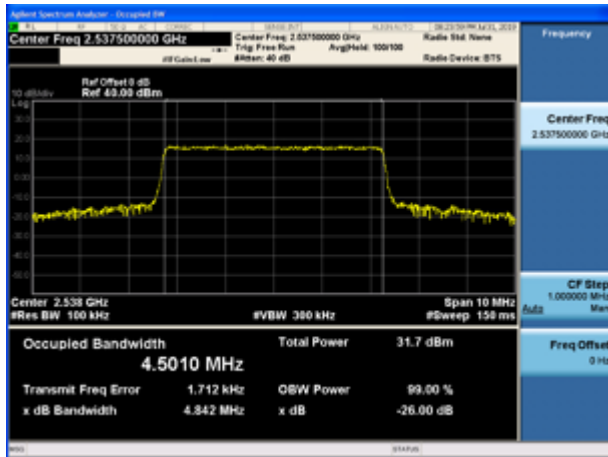

LTE Band 41 16QAM 15MHz CH-Middle

LTE Band 41 16QAM 20MHz CH-Middle

LTE Band 41 16QAM 15MHz CH-High

LTE Band 41 16QAM 20MHz CH-High

LTE Band 41 64QAM 5MHz CH-Low

LTE Band 41 64QAM 10MHz CH-Low

LTE Band 41 64QAM 5MHz CH-Middle