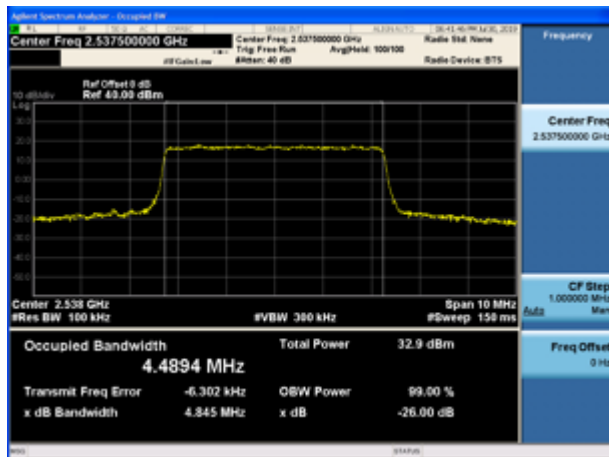

LTE Band 41 QPSK 5MHz CH-Middle