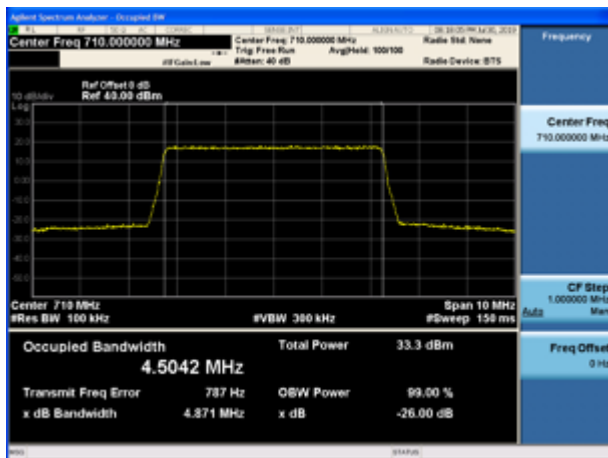

LTE Band 17 QPSK 5MHz CH-High

LTE Band 17 QPSK 10MHz CH-High

LTE Band 17 16QAM 5MHz CH-Low

LTE Band 17 16QAM 10MHz CH-Low

LTE Band 17 16QAM 5MHz CH-Middle

LTE Band 17 16QAM 10MHz CH-Middle

LTE Band 17 16QAM 5MHz CH-High