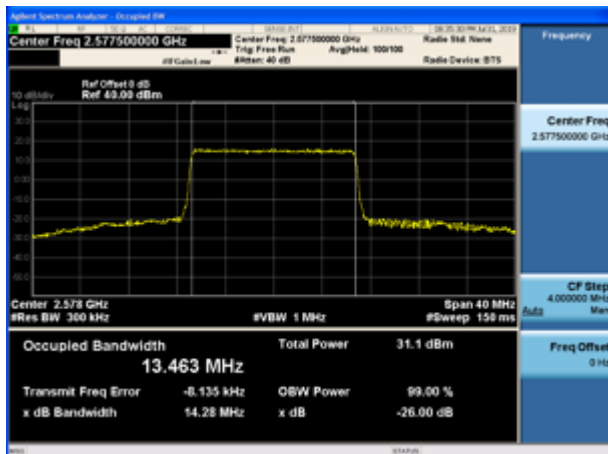

LTE Band 38 64QAM 5MHz CH-High

LTE Band 38 64QAM 10MHz CH-High

LTE Band 38 64QAM 15MHz CH-Low

LTE Band 38 64QAM 20MHz CH-Low

LTE Band 38 64QAM 15MHz CH-Middle

LTE Band 38 64QAM 20MHz CH-Middle

LTE Band 38 64QAM 15MHz CH-High