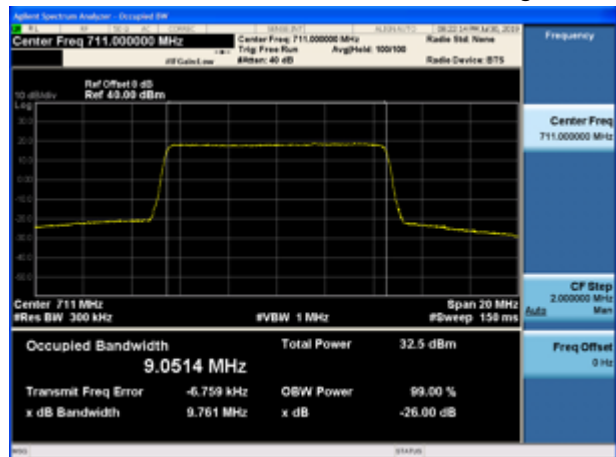

LTE Band 17 64QAM 10MHz CH-Low