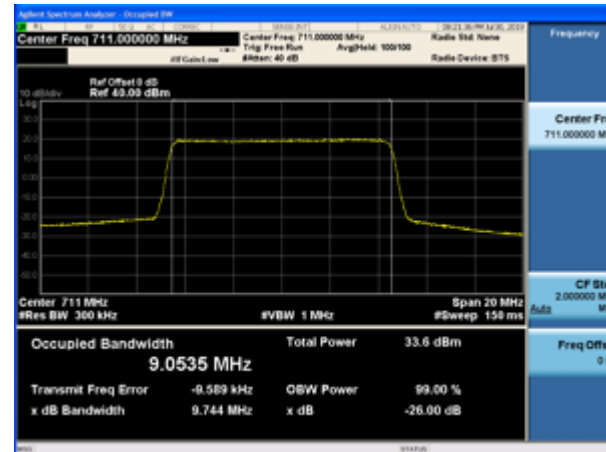

LTE Band 17 16QAM 10MHz CH-Low

LTE Band 17 QPSK 10MHz CH-High