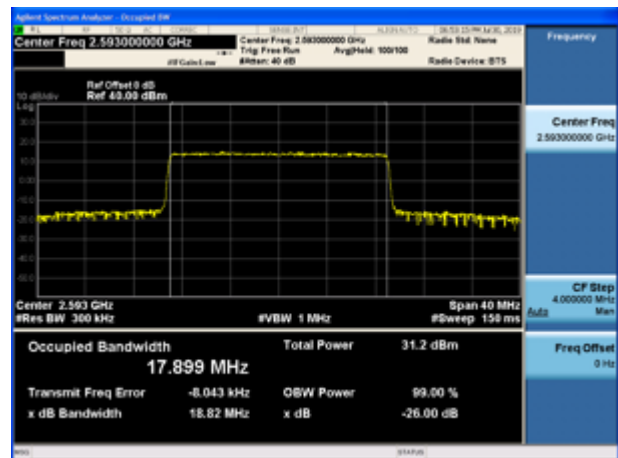

LTE Band 41 16QAM 20MHz CH-Middle