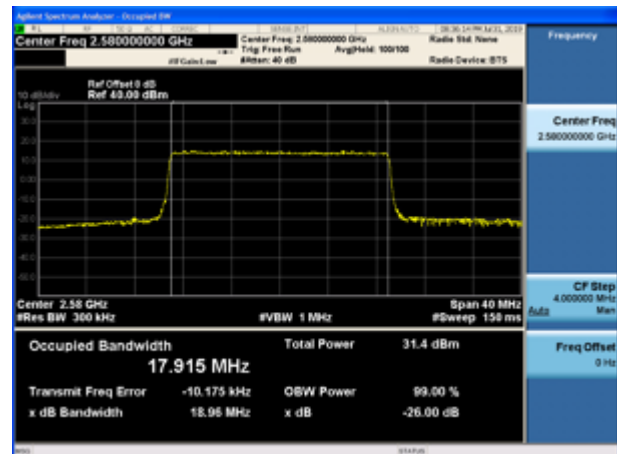

LTE Band 38 64QAM 5MHz CH-High

LTE Band 38 64QAM 10MHz CH-High

LTE Band 38 64QAM 15MHz CH-Low

LTE Band 38 64QAM 20MHz CH-Low

LTE Band 38 64QAM 15MHz CH-Middle

LTE Band 38 64QAM 20MHz CH-Middle

LTE Band 38 64QAM 15MHz CH-High