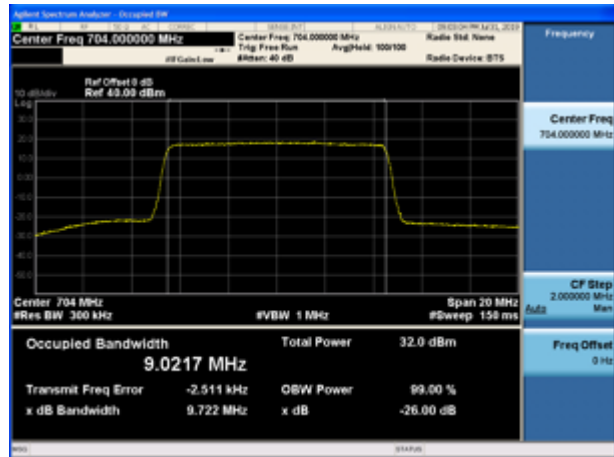

LTE Band 12 64QAM 1.4MHz CH-Middle

LTE Band 12 64QAM 3MHz CH-Middle

LTE Band 12 64QAM 1.4MHz CH-High

LTE Band 12 64QAM 3MHz CH-High

LTE Band 12 64QAM 5MHz CH-Low

LTE Band 12 64QAM 10MHz CH-Low

LTE Band 12 64QAM 5MHz CH-Middle