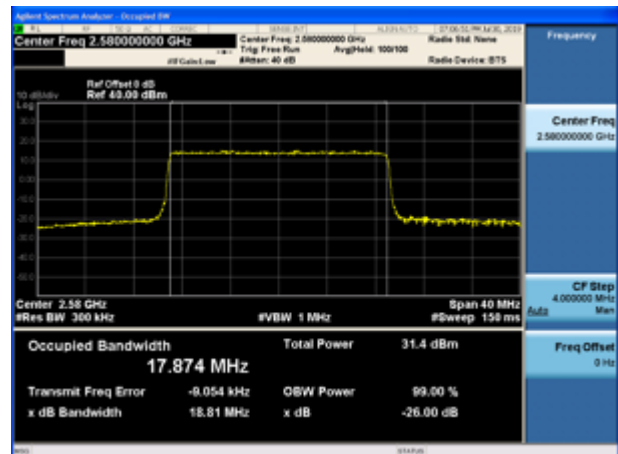

LTE Band 38 16QAM 5MHz CH-Middle

LTE Band 38 16QAM 10MHz CH-Middle

LTE Band 38 16QAM 5MHz CH-High

LTE Band 38 16QAM 10MHz CH-High

LTE Band 38 16QAM 15MHz CH-Low

LTE Band 38 16QAM 20MHz CH-Low

LTE Band 38 16QAM 15MHz CH-Middle