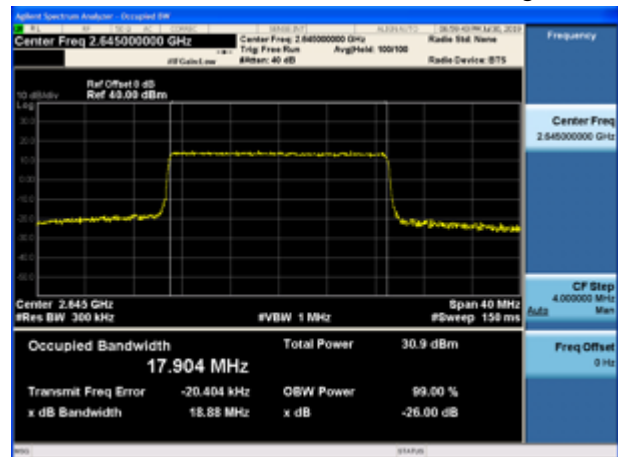

LTE Band 41 16QAM 15MHz CH-Middle

LTE Band 41 16QAM 20MHz CH-Middle

LTE Band 41 16QAM 15MHz CH-High

LTE Band 41 16QAM 20MHz CH-High

LTE Band 41 64QAM 5MHz CH-Low

LTE Band 41 64QAM 10MHz CH-Low

LTE Band 41 64QAM 5MHz CH-Middle