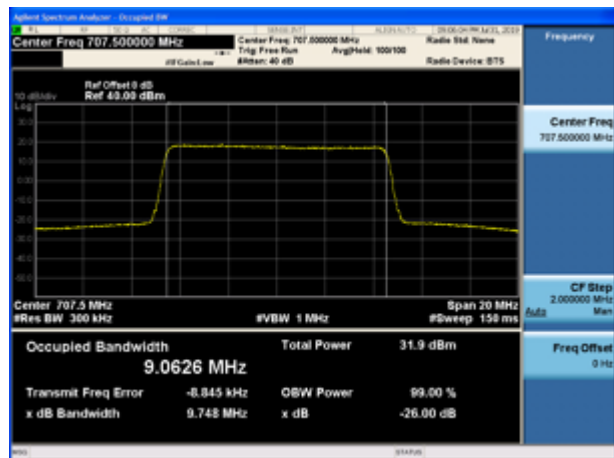

LTE Band 12 64QAM 10MHz CH-High