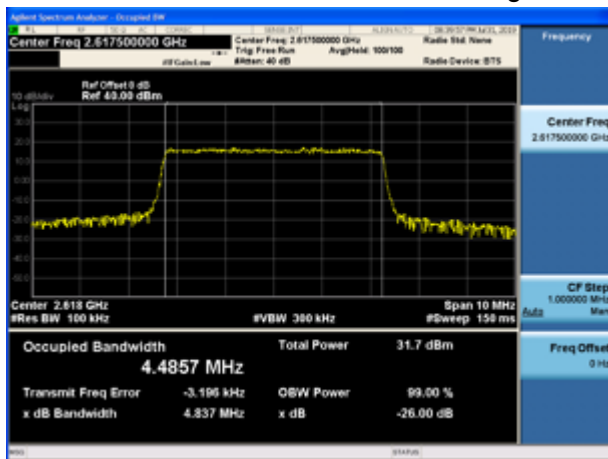

LTE Band 38 64QAM 5MHz CH-High