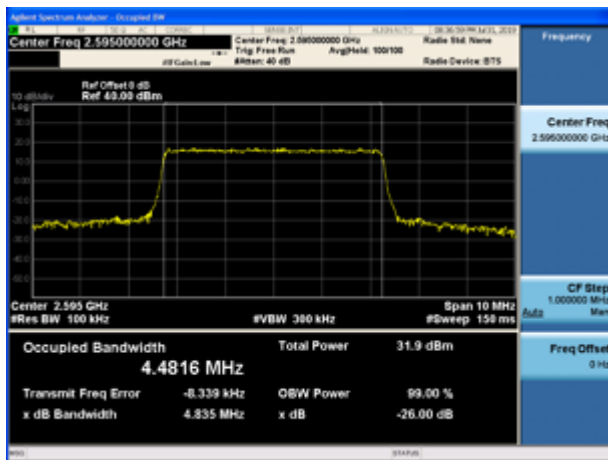

LTE Band 38 16QAM 20MHz CH-Middle

LTE Band 38 16QAM 15MHz CH-High

LTE Band 38 16QAM 20MHz CH-High

LTE Band 38 64QAM 5MHz CH-Low

LTE Band 38 64QAM 10MHz CH-Low

LTE Band 38 64QAM 5MHz CH-Middle

LTE Band 38 64QAM 10MHz CH-Middle