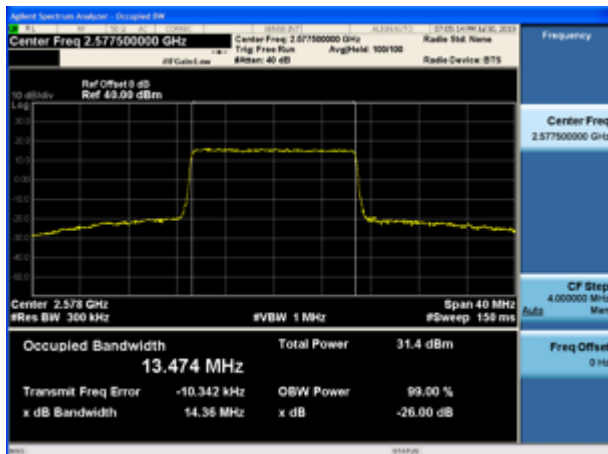

LTE Band 38 16QAM 5MHz CH-Middle

LTE Band 38 16QAM 10MHz CH-Middle

LTE Band 38 16QAM 5MHz CH-High

LTE Band 38 16QAM 10MHz CH-High

LTE Band 38 16QAM 15MHz CH-Low

LTE Band 38 16QAM 20MHz CH-Low

LTE Band 38 16QAM 15MHz CH-Middle