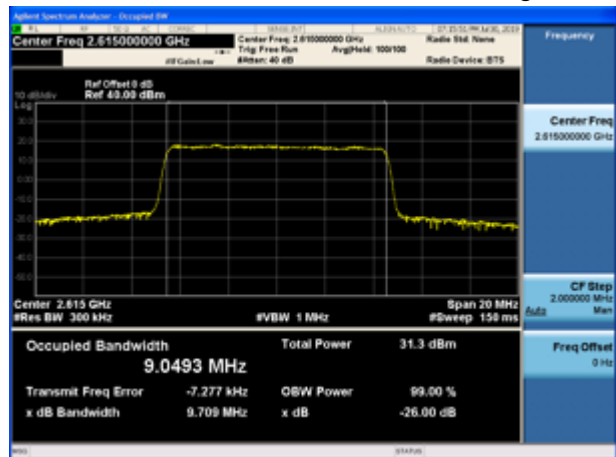

LTE Band 38 16QAM 5MHz CH-Middle

LTE Band 38 16QAM 10MHz CH-Middle

LTE Band 38 16QAM 5MHz CH-High

LTE Band 38 16QAM 10MHz CH-High

LTE Band 38 16QAM 15MHz CH-Low

LTE Band 38 16QAM 20MHz CH-Low

LTE Band 38 16QAM 15MHz CH-Middle