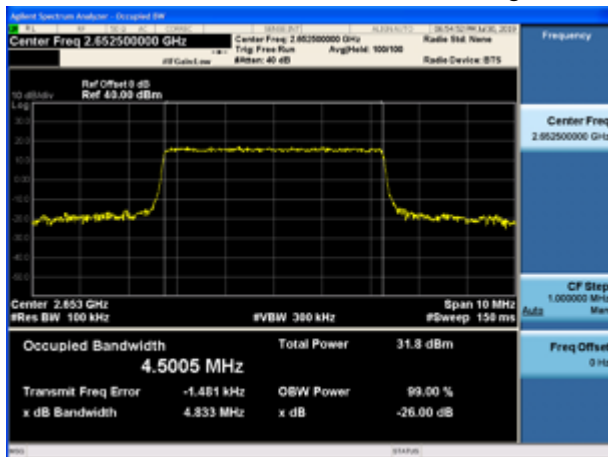

LTE Band 41 16QAM 10MHz CH-Low

LTE Band 41 16QAM 5MHz CH-Middle

LTE Band 41 16QAM 10MHz CH-Middle

LTE Band 41 16QAM 5MHz CH-High

LTE Band 41 16QAM 10MHz CH-High

LTE Band 41 16QAM 15MHz CH-Low

LTE Band 41 16QAM 20MHz CH-Low