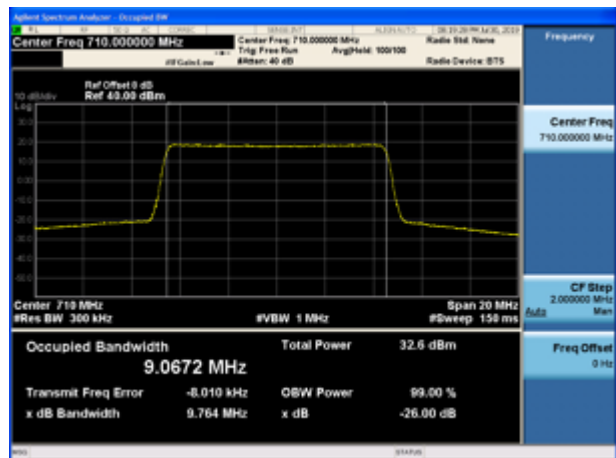

LTE Band 17 QPSK 5MHz CH-High

LTE Band 17 QPSK 10MHz CH-High

LTE Band 17 16QAM 5MHz CH-Low

LTE Band 17 16QAM 10MHz CH-Low

LTE Band 17 16QAM 5MHz CH-Middle

LTE Band 17 16QAM 10MHz CH-Middle

LTE Band 17 16QAM 5MHz CH-High