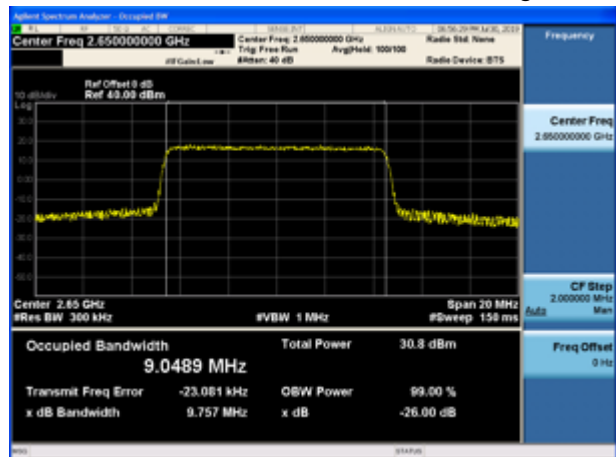

LTE Band 41 16QAM 10MHz CH-Low

LTE Band 41 16QAM 5MHz CH-Middle

LTE Band 41 16QAM 10MHz CH-Middle

LTE Band 41 16QAM 5MHz CH-High

LTE Band 41 16QAM 10MHz CH-High

LTE Band 41 16QAM 15MHz CH-Low

LTE Band 41 16QAM 20MHz CH-Low