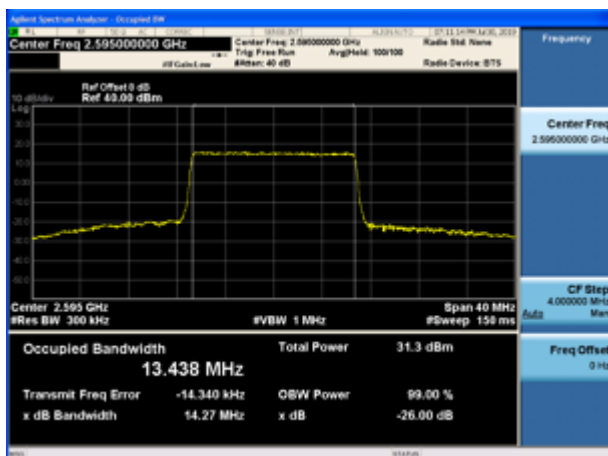

LTE Band 38 16QAM 5MHz CH-Middle

LTE Band 38 16QAM 10MHz CH-Middle

LTE Band 38 16QAM 5MHz CH-High

LTE Band 38 16QAM 10MHz CH-High

LTE Band 38 16QAM 15MHz CH-Low

LTE Band 38 16QAM 20MHz CH-Low

LTE Band 38 16QAM 15MHz CH-Middle