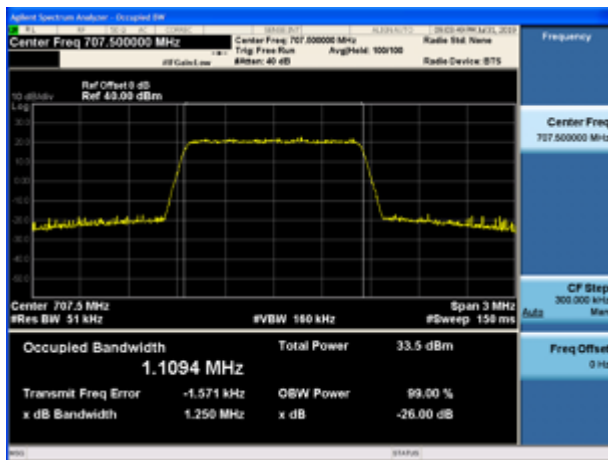

LTE Band 12 64QAM 1.4MHz CH-High