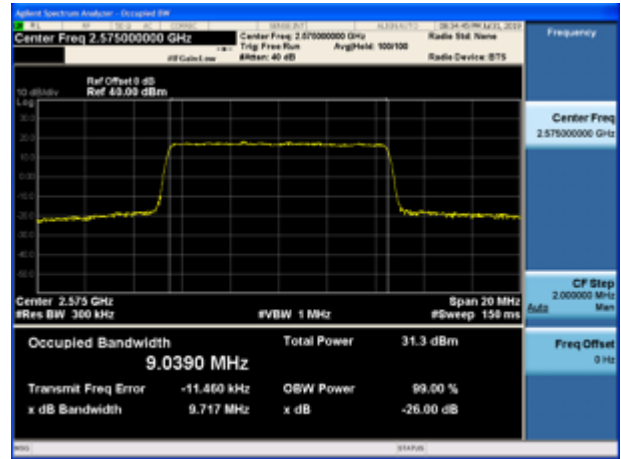

LTE Band 38 16QAM 20MHz CH-Middle

LTE Band 38 16QAM 15MHz CH-High

LTE Band 38 16QAM 20MHz CH-High

LTE Band 38 64QAM 5MHz CH-Low

LTE Band 38 64QAM 10MHz CH-Low

LTE Band 38 64QAM 5MHz CH-Middle

LTE Band 38 64QAM 10MHz CH-Middle