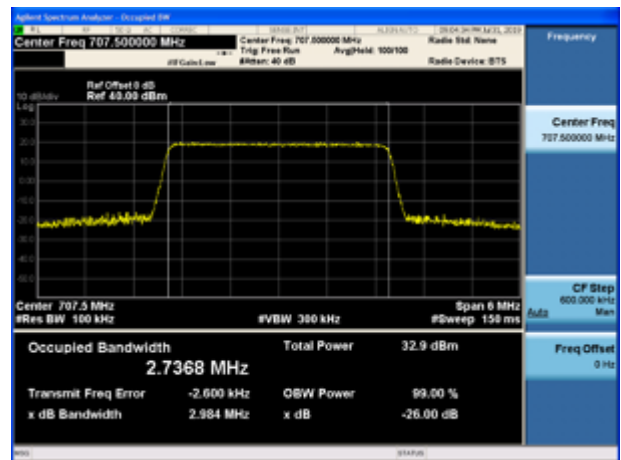

LTE Band 12 64QAM 3MHz CH-High