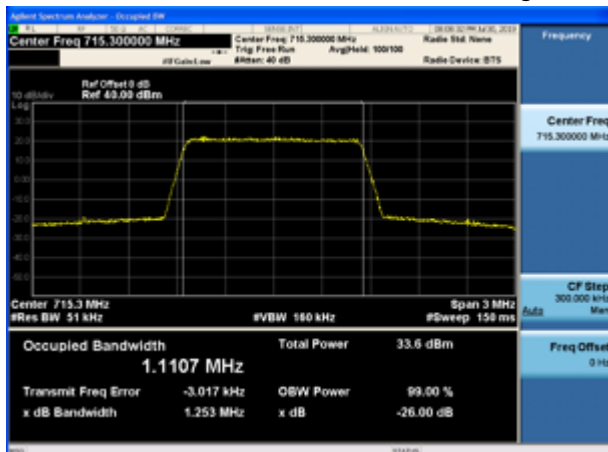

LTE Band 12 16QAM 1.4MHz CH-Low

LTE Band 12 16QAM 3MHz CH-Low

LTE Band 12 16QAM 1.4MHz CH-Middle

LTE Band 12 16QAM 3MHz CH-Middle

LTE Band 12 16QAM 1.4MHz CH-High

LTE Band 12 16QAM 3MHz CH-High

LTE Band 12 16QAM 5MHz CH-Low