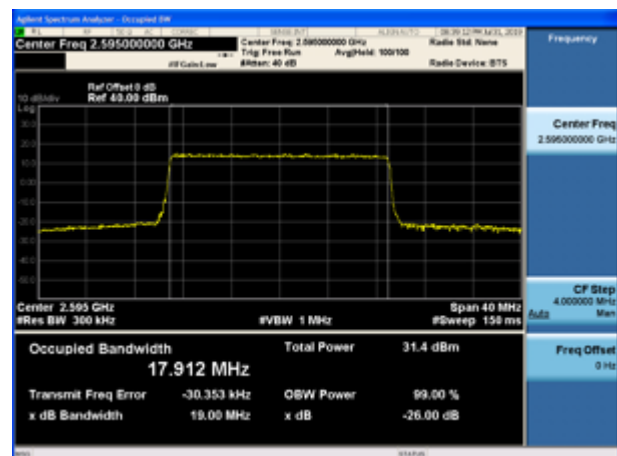

LTE Band 38 64QAM 5MHz CH-High

LTE Band 38 64QAM 10MHz CH-High

LTE Band 38 64QAM 15MHz CH-Low

LTE Band 38 64QAM 20MHz CH-Low

LTE Band 38 64QAM 15MHz CH-Middle

LTE Band 38 64QAM 20MHz CH-Middle

LTE Band 38 64QAM 15MHz CH-High