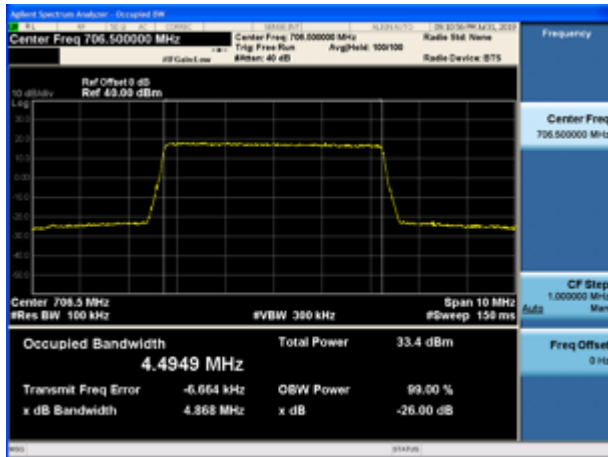

LTE Band 17 64QAM 5MHz CH-Middle