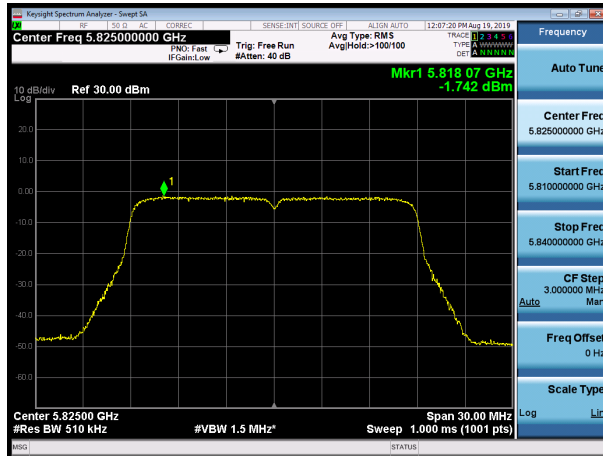

U-NII-3, 802.11ac VHT20, Channel No.: 165

SISO Antenna 2

U-NII-1, 802.11a, Channel No.: 36

U-NII-1, 802.11n HT20, Channel No.: 36

U-NII-1, 802.11a, Channel No.: 40

U-NII-1, 802.11n HT20, Channel No.: 40

U-NII-1, 802.11a, Channel No.: 48