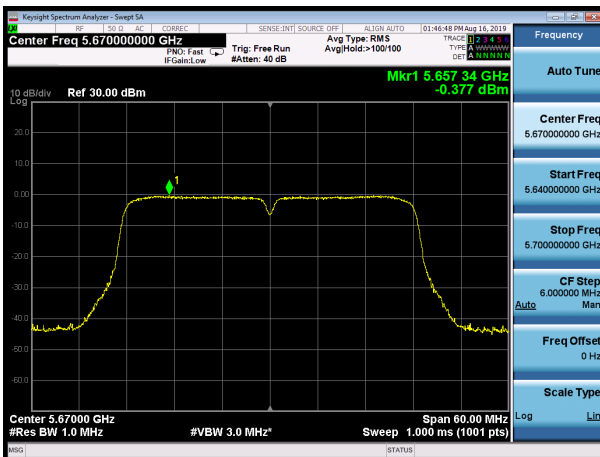

U-NII-3, 802.11a, Channel No.: 149

U-NII-2C, 802.11ac VHT40, Channel No.: 134