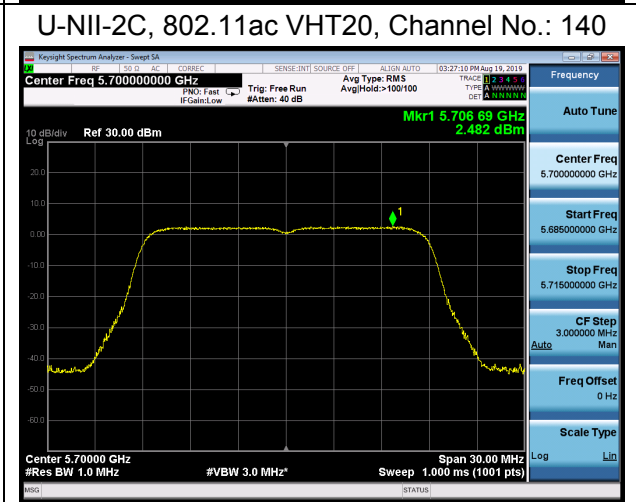

U-NII-2C, 802.11a, Channel No.: 116

U-NII-2C, 802.11n HT20, Channel No.: 116

U-NII-2C, 802.11a, Channel No.: 140

U-NII-2C, 802.11n HT20, Channel No.: 140

U-NII-2C, 802.11ac VHT40, Channel No.: 102

U-NII-2C, 802.11ac VHT80, Channel No.: 106