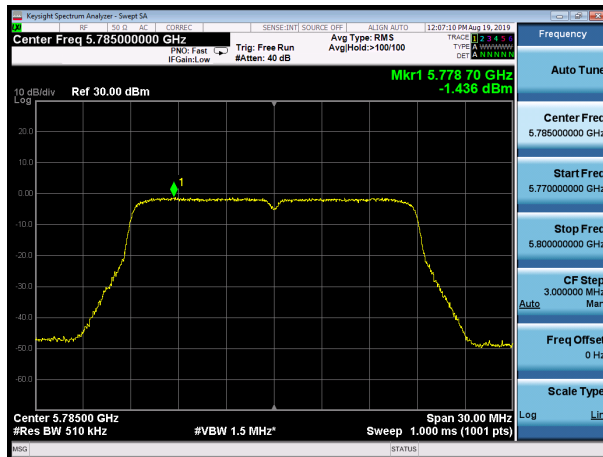

U-NII-3, 802.11ac VHT20, Channel No.: 165