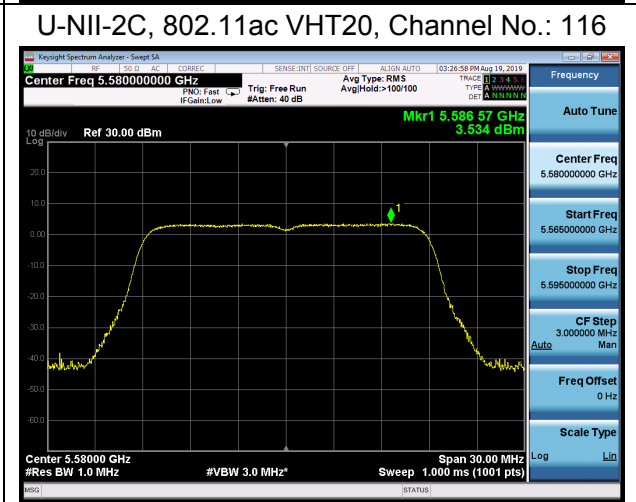

U-NII-2C, 802.11a, Channel No.: 116

U-NII-2C, 802.11n HT20, Channel No.: 116

U-NII-2C, 802.11a, Channel No.: 140

U-NII-2C, 802.11n HT20, Channel No.: 140

U-NII-2C, 802.11ac VHT40, Channel No.: 102

U-NII-2C, 802.11ac VHT80, Channel No.: 106