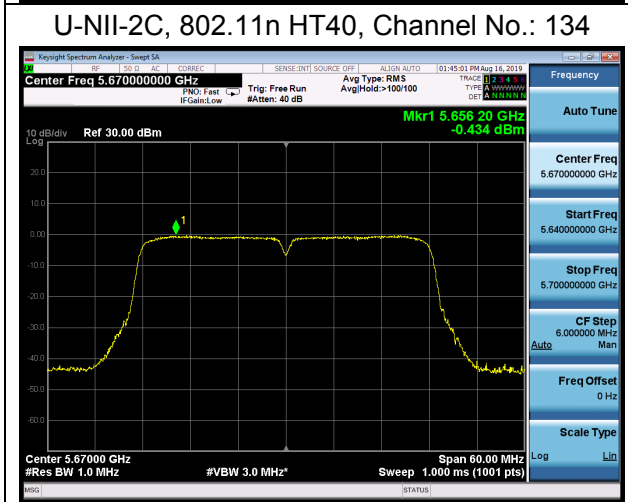

U-NII-2C, 802.11a, Channel No.: 116

U-NII-2C, 802.11n HT20, Channel No.: 116

U-NII-2C, 802.11a, Channel No.: 140

U-NII-2C, 802.11n HT20, Channel No.: 140

U-NII-2C, 802.11ac VHT40, Channel No.: 102

U-NII-2C, 802.11ac VHT80, Channel No.: 106