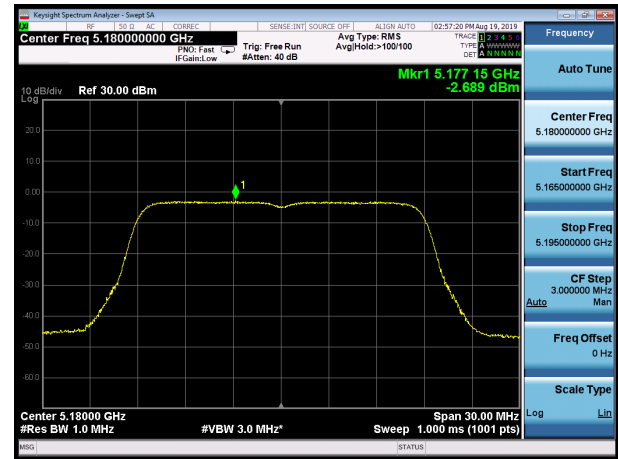

U-NII-3, 802.11ac VHT20, Channel No.: 165

SISO Antenna 2

U-NII-1, 802.11a, Channel No.: 36

U-NII-1, 802.11n HT20, Channel No.: 36

U-NII-1, 802.11a, Channel No.: 40

U-NII-1, 802.11n HT20, Channel No.: 40

U-NII-1, 802.11a, Channel No.: 48