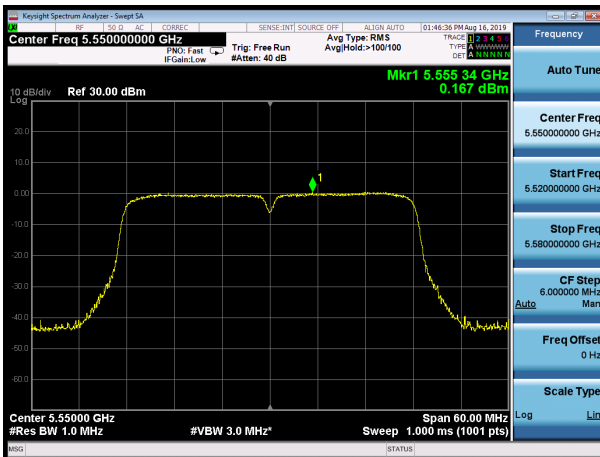

U-NII-2C, 802.11ac VHT40, Channel No.: 110