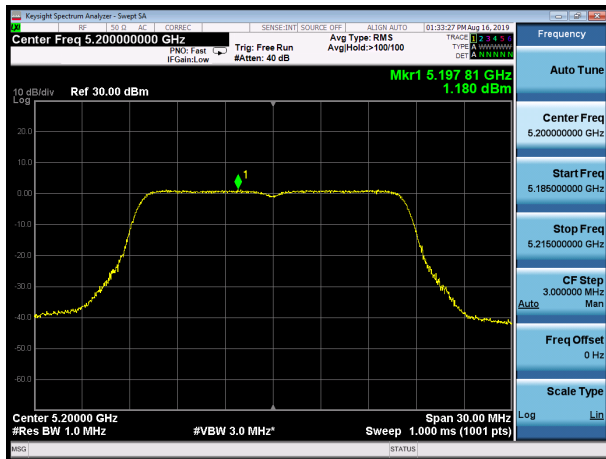

U-NII-3, 802.11ac VHT20, Channel No.: 165

SISO Antenna 2

U-NII-1, 802.11a, Channel No.: 36

U-NII-1, 802.11n HT20, Channel No.: 36

U-NII-1, 802.11a, Channel No.: 40

U-NII-1, 802.11n HT20, Channel No.: 40

U-NII-1, 802.11a, Channel No.: 48