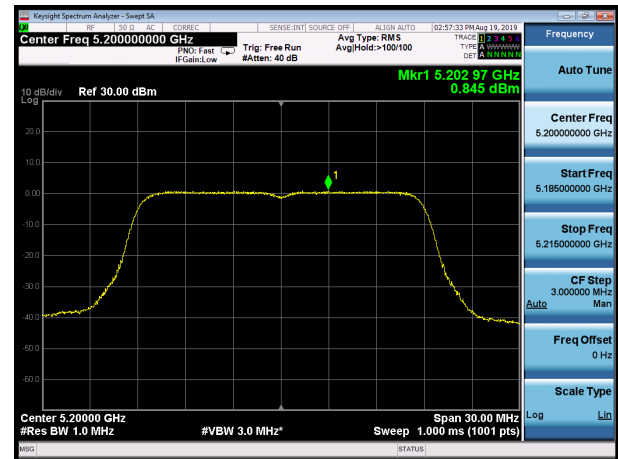

U-NII-3, 802.11ac VHT20, Channel No.: 165

SISO Antenna 2

U-NII-1, 802.11a, Channel No.: 36

U-NII-1, 802.11n HT20, Channel No.: 36

U-NII-1, 802.11a, Channel No.: 40

U-NII-1, 802.11n HT20, Channel No.: 40

U-NII-1, 802.11a, Channel No.: 48