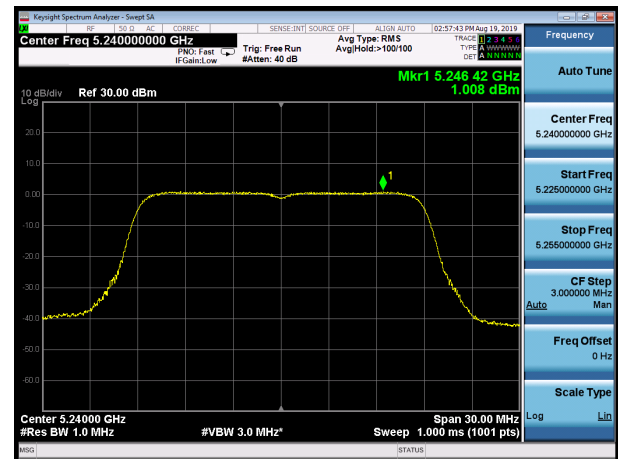

U-NII-1, 802.11n HT20, Channel No.: 48