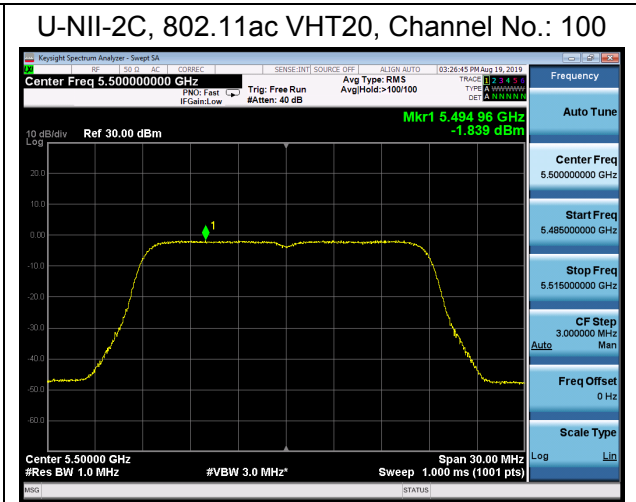

U-NII-2C, 802.11a, Channel No.: 116

U-NII-2C, 802.11n HT20, Channel No.: 116

U-NII-2C, 802.11a, Channel No.: 140

U-NII-2C, 802.11n HT20, Channel No.: 140

U-NII-2C, 802.11ac VHT40, Channel No.: 102

U-NII-2C, 802.11ac VHT80, Channel No.: 106