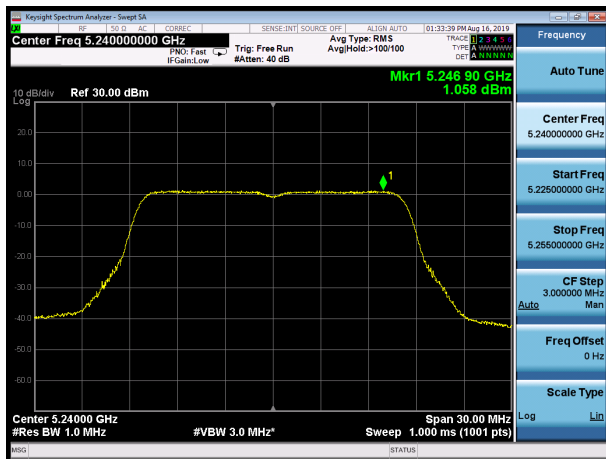

U-NII-3, 802.11ac VHT20, Channel No.: 165

SISO Antenna 2

U-NII-1, 802.11a, Channel No.: 36

U-NII-1, 802.11n HT20, Channel No.: 36

U-NII-1, 802.11a, Channel No.: 40

U-NII-1, 802.11n HT20, Channel No.: 40

U-NII-1, 802.11a, Channel No.: 48