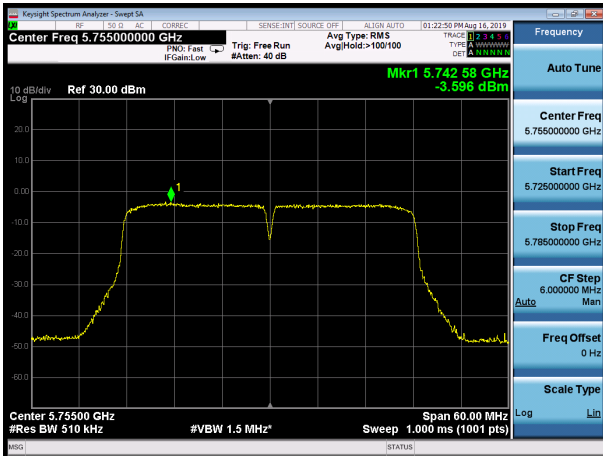

U-NII-3, 802.11ac VHT20, Channel No.: 165

SISO Antenna 2

U-NII-1, 802.11a, Channel No.: 36

U-NII-1, 802.11n HT20, Channel No.: 36

U-NII-1, 802.11a, Channel No.: 40

U-NII-1, 802.11n HT20, Channel No.: 40

U-NII-1, 802.11a, Channel No.: 48