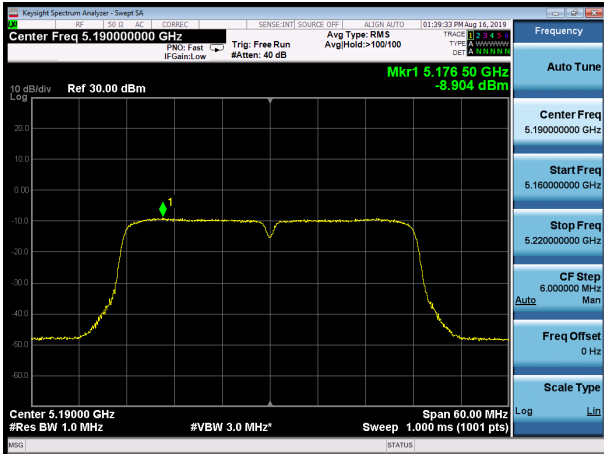

U-NII-1, 802.11n HT40, Channel No.: 38