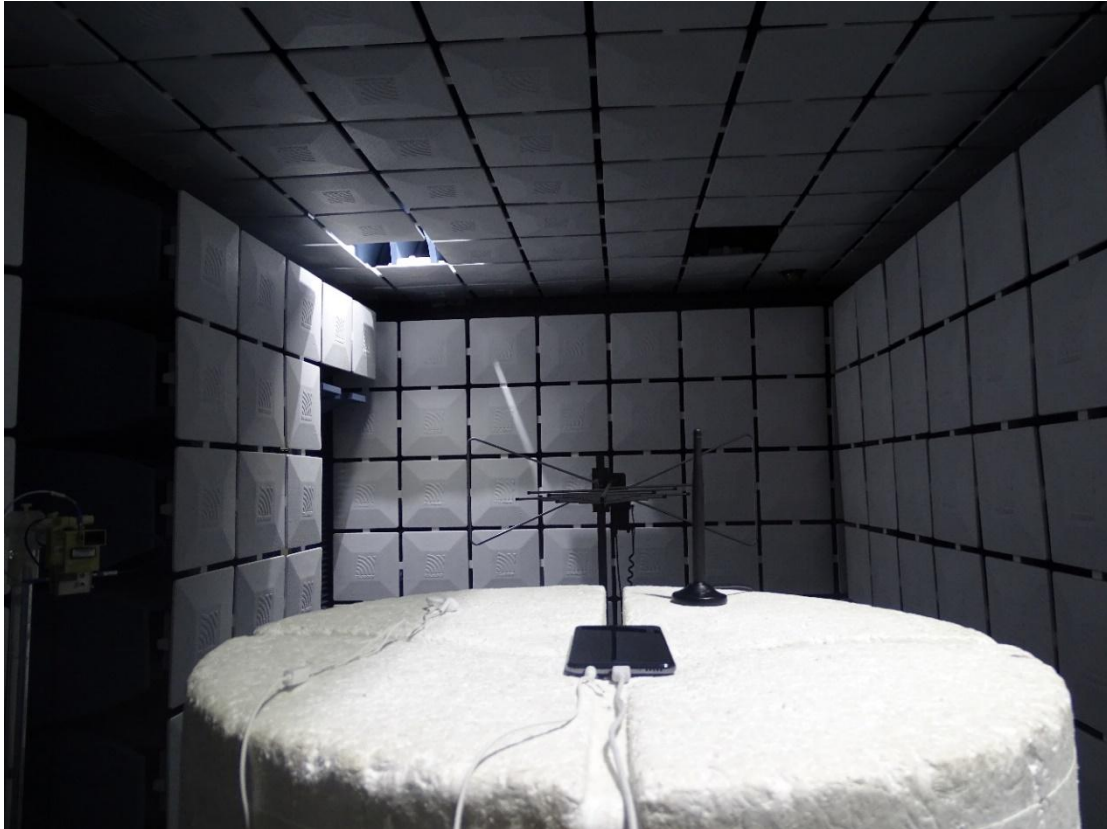

Photos of Test Setup

For GSM&WCDMA<E

1. Radiated Spurious Emissions

Radiated Spurious Emission (below 3GHz)

Radiated Spurious Emission (3GHz to18GHz)

Radiated Spurious Emission (18GHz to26.5GHz)

For Wlan/BT

2. Radiated Spurious Emissions

Radiated Spurious Emission (below 1GHz)

Radiated Spurious Emission (1GHz to18GHz)

Radiated Spurious Emission (above 18GHz)

For NFC

3. Radiated Spurious Emissions

Radiated Spurious Emission (9K-30MHz)

Radiated Spurious Emission (30MHz-1GHz)

Conducted Emissions

-----The END-----