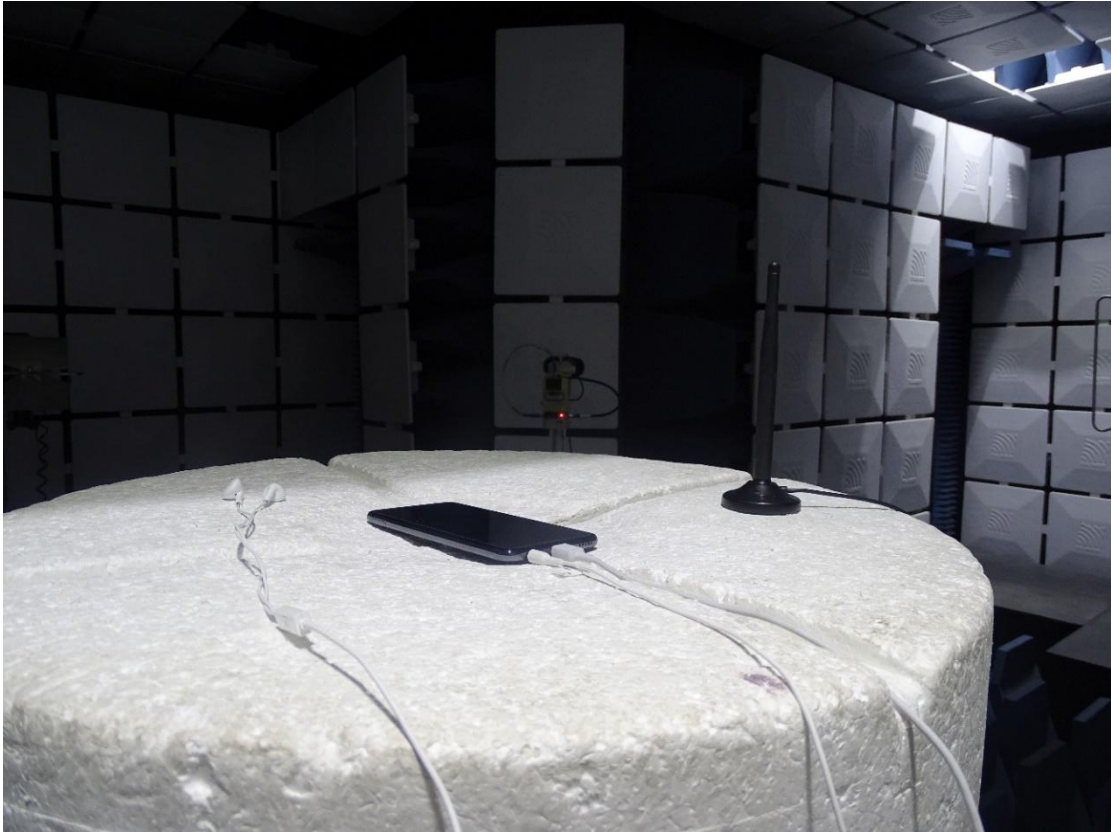

Photos of Test Setup

For GSM&WCDMA<E

1. Radiated Spurious Emissions

Radiated Spurious Emission (below 3GHz)

Radiated Spurious Emission (3GHz to18GHz)

Radiated Spurious Emission (18GHz to26.5GHz)

For Wlan/BT

2. Radiated Spurious Emissions

Radiated Spurious Emission (below 1GHz)

Radiated Spurious Emission (1GHz to18GHz)

Radiated Spurious Emission (above 18GHz)

For NFC

3. Radiated Spurious Emissions

Radiated Spurious Emission (9K-30MHz)

Radiated Spurious Emission (30MHz-1GHz)

Conducted Emissions

-----The END-----