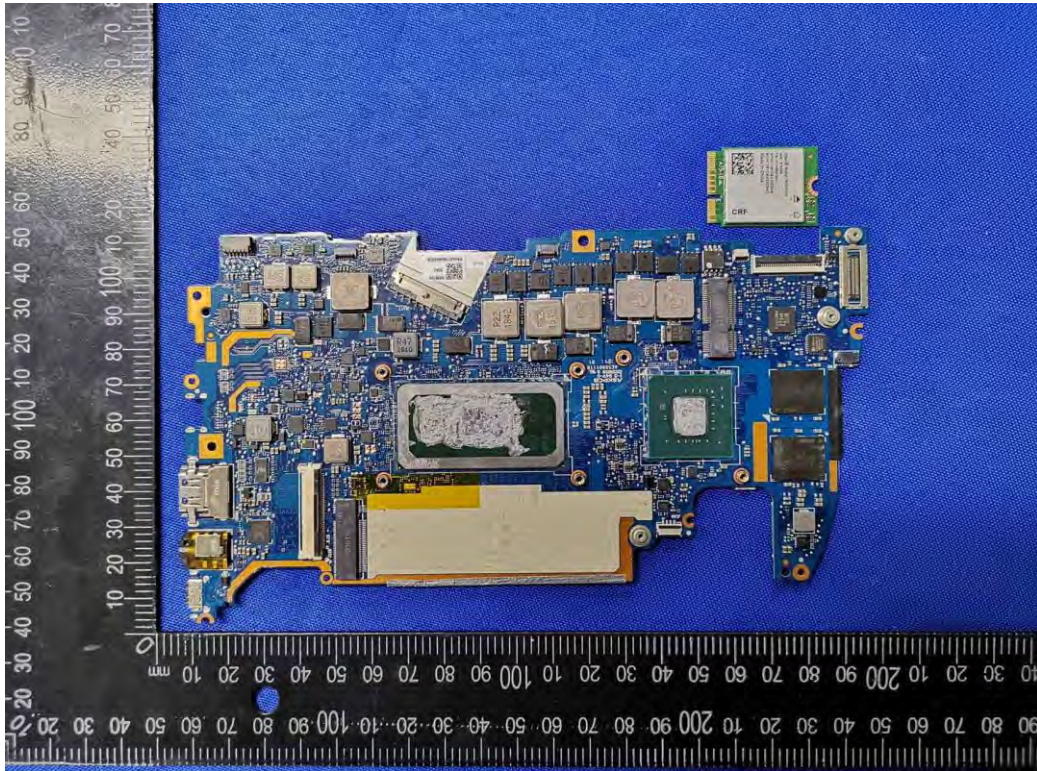

ANNEX D EUT INTERNAL PHOTOS

UNCOVER VIEW-WITH GPU VERSION

UNCOVER VIEW-WITHOUT GPU VERSION

UNCOVER VIEW-WITH GPU VERSION

UNCOVER VIEW-WITHOUT GPU VERSION

UNCOVER VIEW

Antenna

MAIN BOARD TOP VIEW-WITH GPU VERSION

MAIN BOARD REAR VIEW- WITH GPU VERSION

MAIN BOARD TOP VIEW - WITHOUT GPU VERSION

MAIN BOARD REAR VIEW- WITHOUT GPU VERSION

RF Module TOP VIEW (WITH SHIELDING)

RF Module TOP VIEW (WITHOUT SHIELDING)

RF Module REAR VIEW

Battery Photo