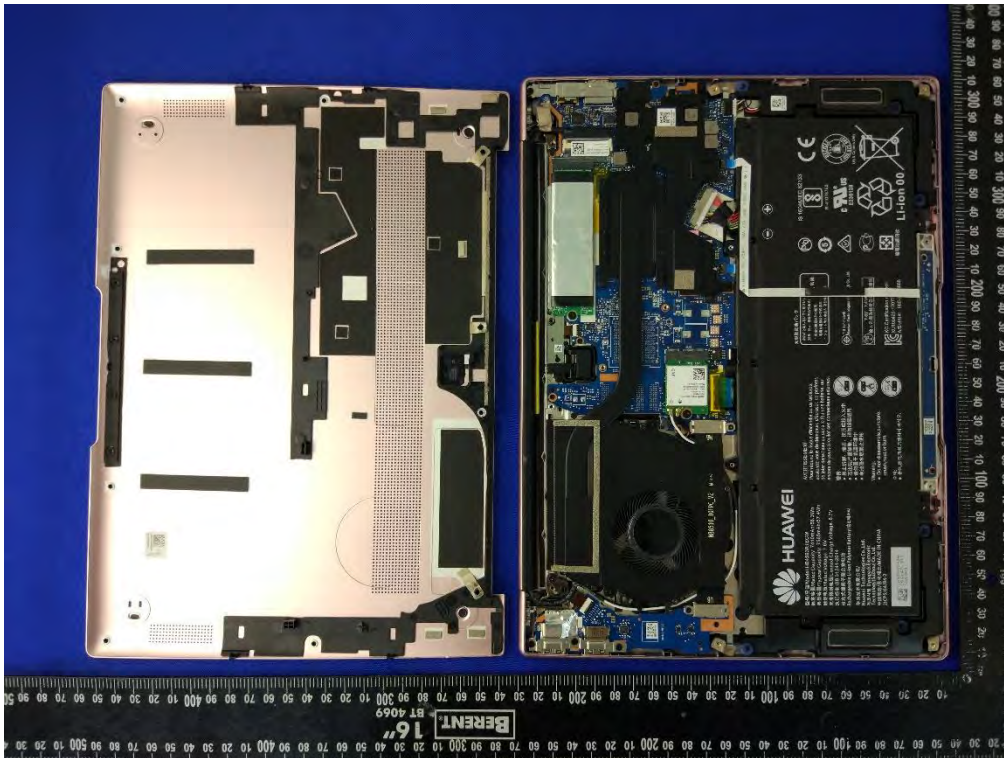

ANNEX D EUT INTERNAL PHOTOS

UNCOVER VIEW-WITH GPU VERSION

UNCOVER VIEW-WITHOUT GPU VERSION

UNCOVER VIEW-WITH GPU VERSION

UNCOVER VIEW-WITHOUT GPU VERSION

UNCOVER VIEW

Antenna

MAIN BOARD TOP VIEW-WITH GPU VERSION

MAIN BOARD REAR VIEW- WITH GPU VERSION

MAIN BOARD TOP VIEW - WITHOUT GPU VERSION

MAIN BOARD REAR VIEW- WITHOUT GPU VERSION

RF Module TOP VIEW (WITH SHIELDING)

RF Module TOP VIEW (WITHOUT SHIELDING)

RF Module REAR VIEW

Battery Photo