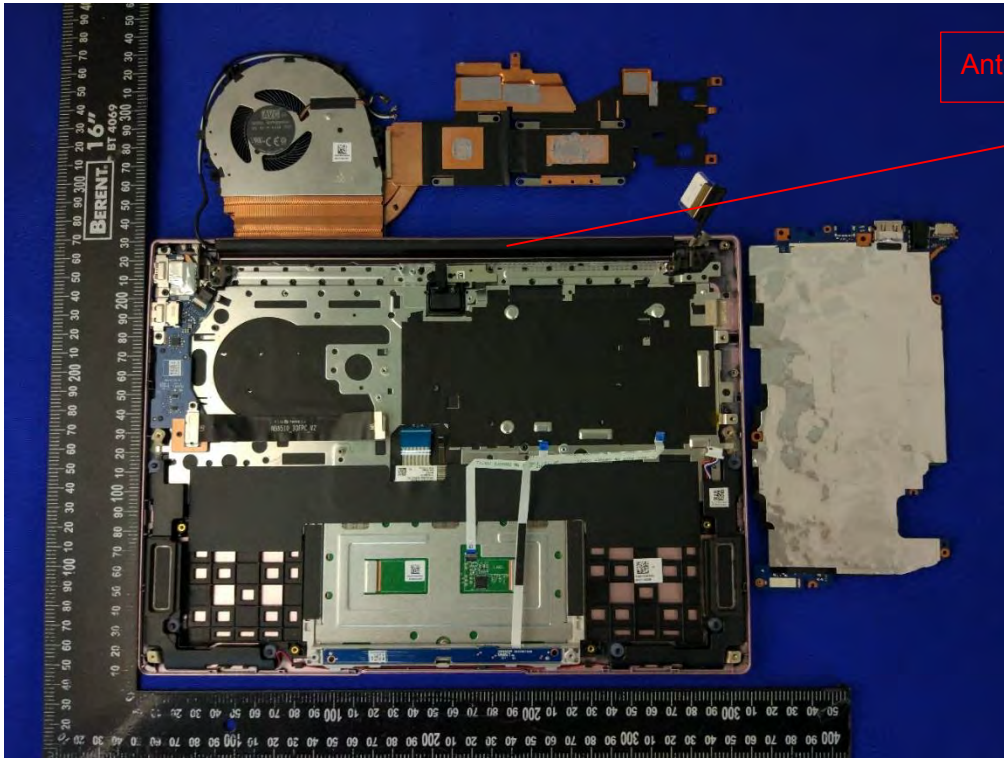

ANNEX D EUT INTERNAL PHOTOS

UNCOVER VIEW-WITH GPU VERSION

UNCOVER VIEW-WITHOUT GPU VERSION

UNCOVER VIEW-WITH GPU VERSION

UNCOVER VIEW-WITHOUT GPU VERSION

UNCOVER VIEW

Antenna

MAIN BOARD TOP VIEW-WITH GPU VERSION

MAIN BOARD REAR VIEW- WITH GPU VERSION

MAIN BOARD TOP VIEW - WITHOUT GPU VERSION

MAIN BOARD REAR VIEW- WITHOUT GPU VERSION

RF Module TOP VIEW (WITH SHIELDING)

RF Module TOP VIEW (WITHOUT SHIELDING)

RF Module REAR VIEW

Battery Photo