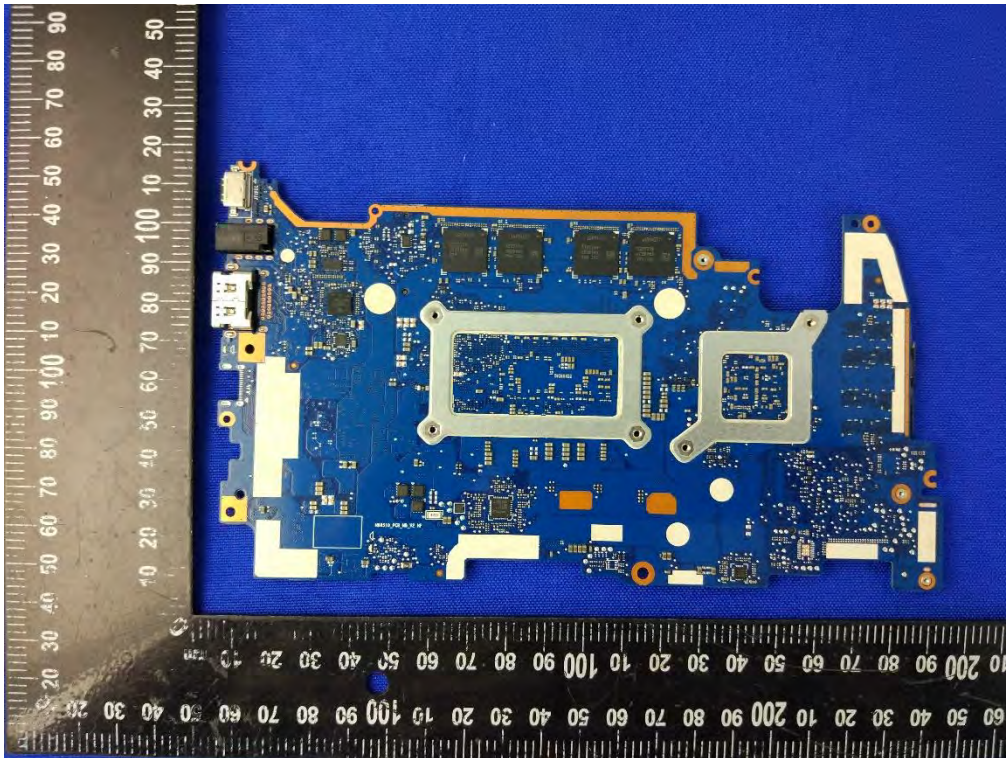

ANNEX D EUT INTERNAL PHOTOS

UNCOVER VIEW-WITH GPU VERSION

UNCOVER VIEW-WITHOUT GPU VERSION

UNCOVER VIEW-WITH GPU VERSION

UNCOVER VIEW-WITHOUT GPU VERSION

UNCOVER VIEW

Antenna

MAIN BOARD TOP VIEW-WITH GPU VERSION

MAIN BOARD REAR VIEW- WITH GPU VERSION

MAIN BOARD TOP VIEW - WITHOUT GPU VERSION

MAIN BOARD REAR VIEW- WITHOUT GPU VERSION

RF Module TOP VIEW (WITH SHIELDING)

RF Module TOP VIEW (WITHOUT SHIELDING)

RF Module REAR VIEW

Battery Photo