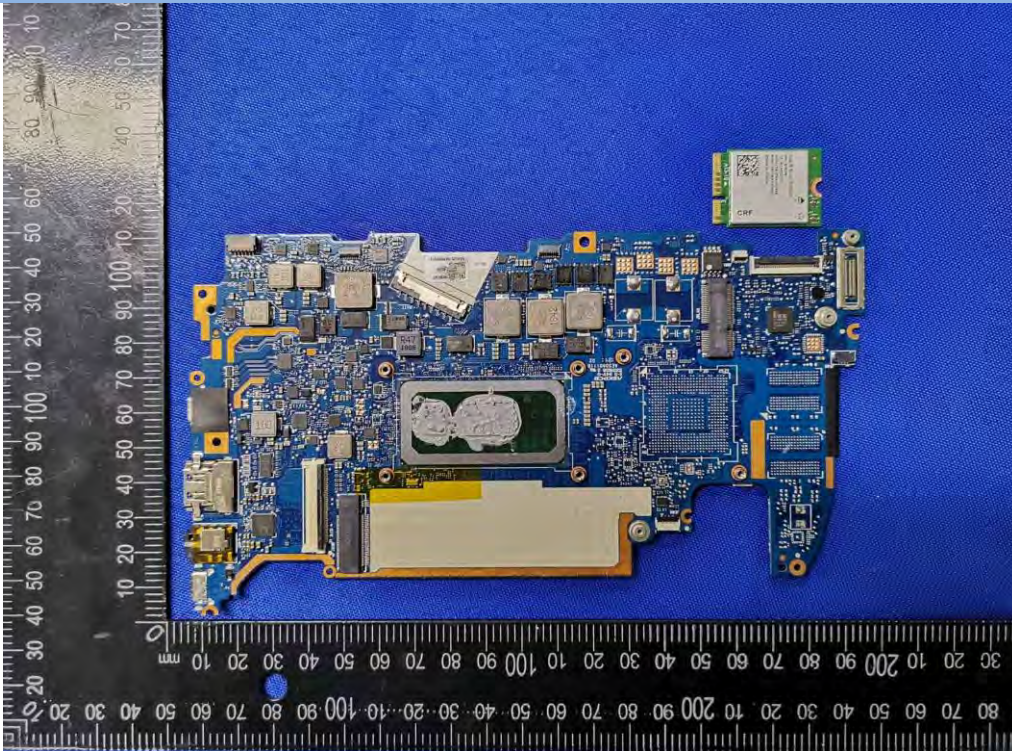

ANNEX D EUT INTERNAL PHOTOS

UNCOVER VIEW-WITH GPU VERSION

UNCOVER VIEW-WITHOUT GPU VERSION

UNCOVER VIEW-WITH GPU VERSION

UNCOVER VIEW-WITHOUT GPU VERSION

UNCOVER VIEW

Antenna

MAIN BOARD TOP VIEW-WITH GPU VERSION

MAIN BOARD REAR VIEW- WITH GPU VERSION

MAIN BOARD TOP VIEW - WITHOUT GPU VERSION

MAIN BOARD REAR VIEW- WITHOUT GPU VERSION

RF Module TOP VIEW (WITH SHIELDING)

RF Module TOP VIEW (WITHOUT SHIELDING)

RF Module REAR VIEW

Battery Photo