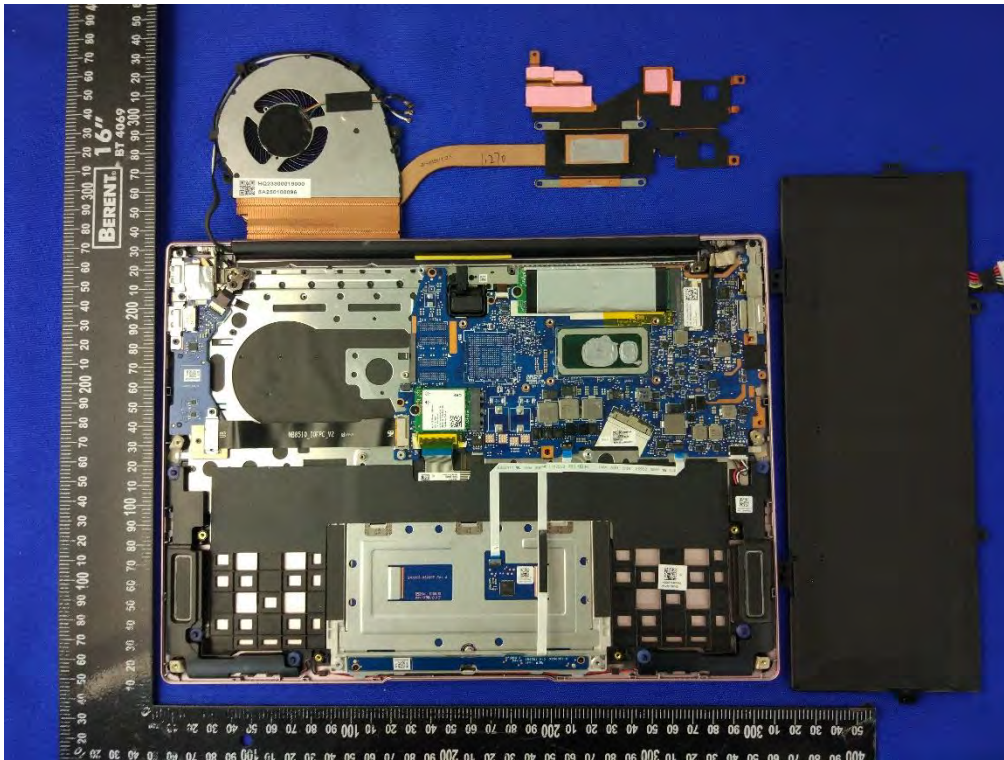

ANNEX D EUT INTERNAL PHOTOS

UNCOVER VIEW-WITH GPU VERSION

UNCOVER VIEW-WITHOUT GPU VERSION

UNCOVER VIEW-WITH GPU VERSION

UNCOVER VIEW-WITHOUT GPU VERSION

UNCOVER VIEW

Antenna

MAIN BOARD TOP VIEW-WITH GPU VERSION

MAIN BOARD REAR VIEW- WITH GPU VERSION

MAIN BOARD TOP VIEW - WITHOUT GPU VERSION

MAIN BOARD REAR VIEW- WITHOUT GPU VERSION

RF Module TOP VIEW (WITH SHIELDING)

RF Module TOP VIEW (WITHOUT SHIELDING)

RF Module REAR VIEW

Battery Photo