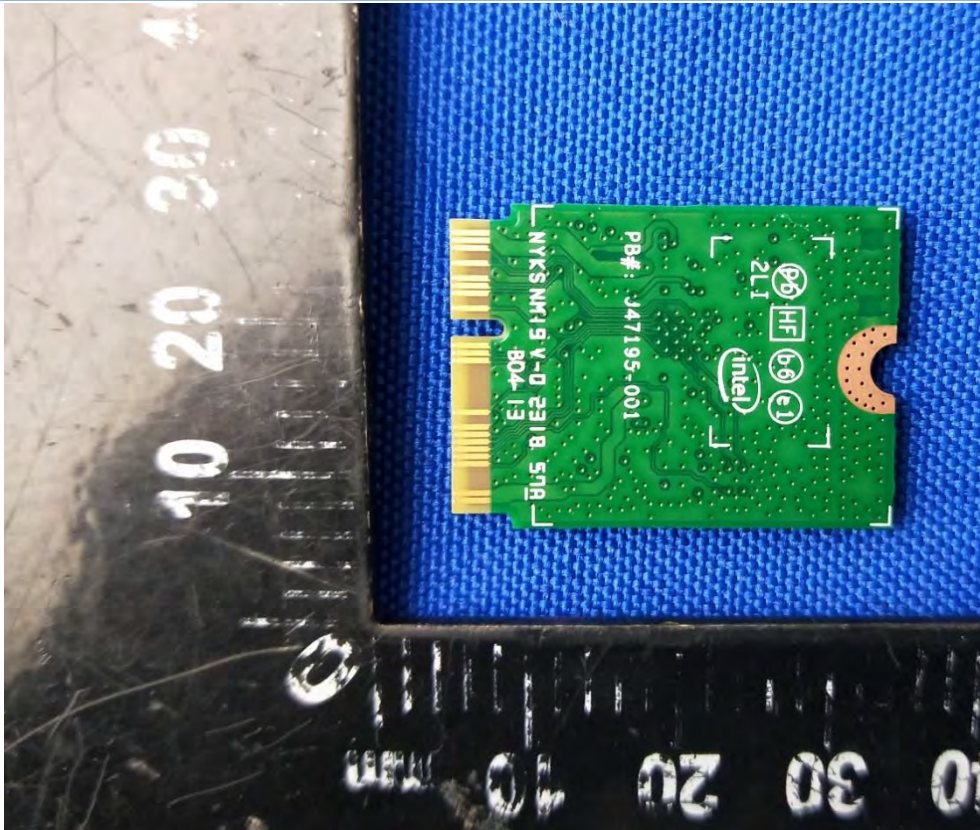

MAIN BOARD REAR VIEW- WITH GPU VERSION

MAIN BOARD TOP VIEW - WITHOUT GPU VERSION

MAIN BOARD REAR VIEW- WITHOUT GPU VERSION

RF Module TOP VIEW (WITH SHIELDING)

RF Module TOP VIEW (WITHOUT SHIELDING)

RF Module REAR VIEW