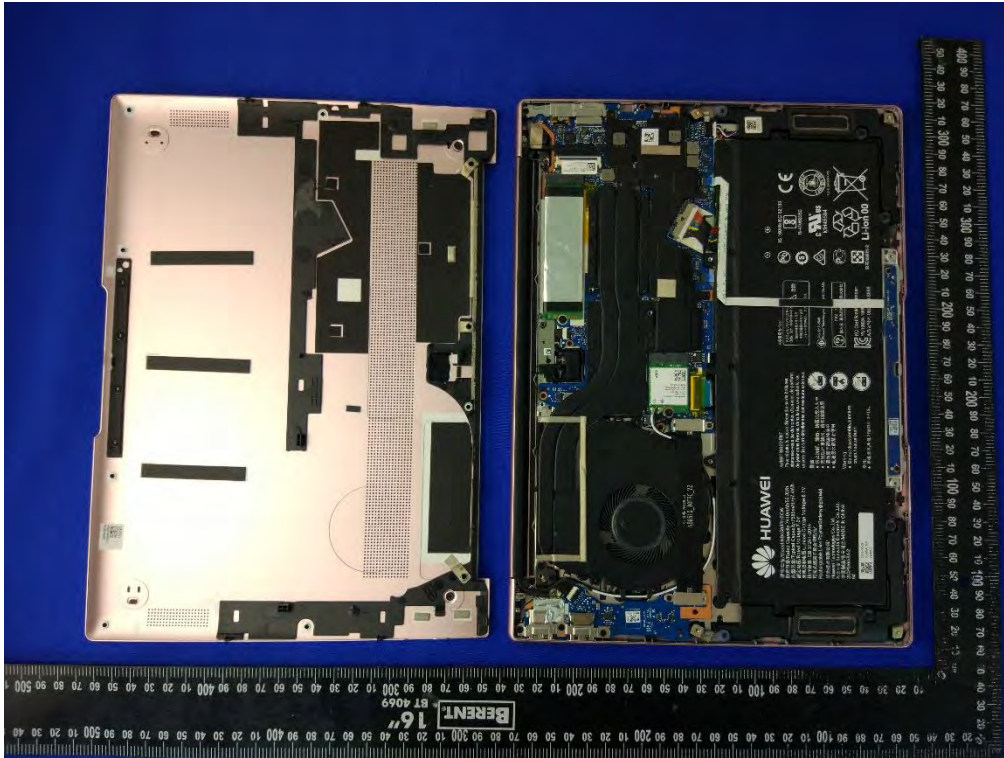

ANNEX D EUT INTERNAL PHOTOS

UNCOVER VIEW-WITH GPU VERSION

UNCOVER VIEW-WITHOUT GPU VERSION

UNCOVER VIEW-WITH GPU VERSION

UNCOVER VIEW-WITHOUT GPU VERSION

UNCOVER VIEW

Antenna

MAIN BOARD TOP VIEW-WITH GPU VERSION

MAIN BOARD REAR VIEW- WITH GPU VERSION

MAIN BOARD TOP VIEW - WITHOUT GPU VERSION

MAIN BOARD REAR VIEW- WITHOUT GPU VERSION

RF Module TOP VIEW (WITH SHIELDING)

RF Module TOP VIEW (WITHOUT SHIELDING)

RF Module REAR VIEW

Battery Photo