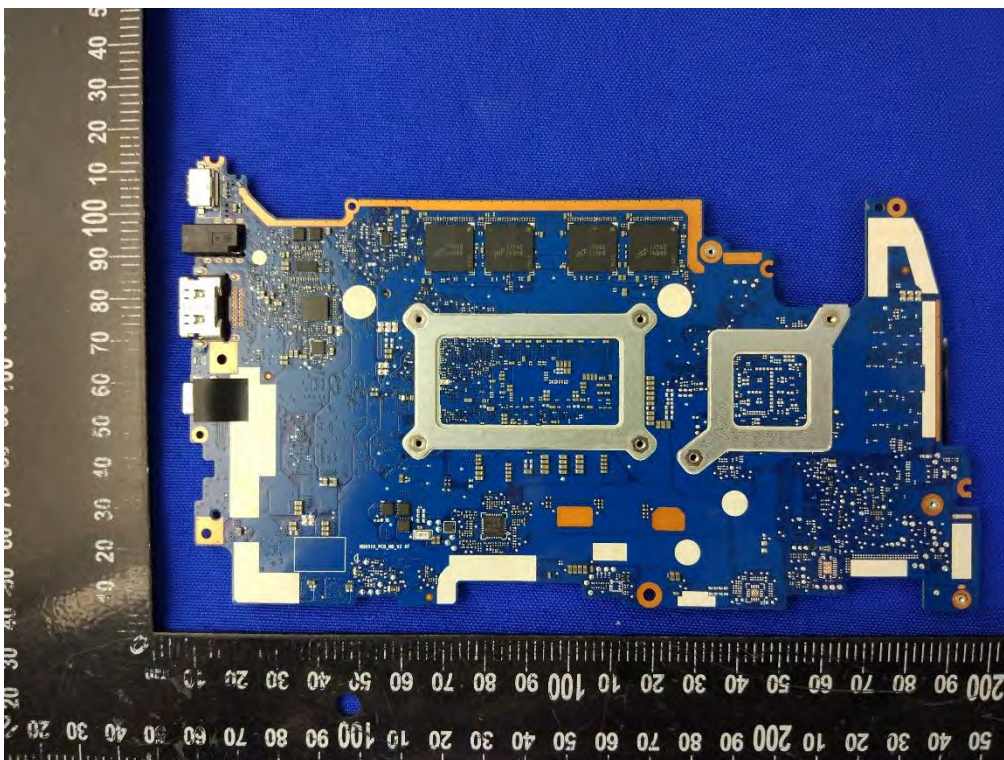

ANNEX D EUT INTERNAL PHOTOS

UNCOVER VIEW-WITH GPU VERSION

UNCOVER VIEW-WITHOUT GPU VERSION

UNCOVER VIEW-WITH GPU VERSION

UNCOVER VIEW-WITHOUT GPU VERSION

UNCOVER VIEW

Antenna

MAIN BOARD TOP VIEW-WITH GPU VERSION

MAIN BOARD REAR VIEW- WITH GPU VERSION

MAIN BOARD TOP VIEW - WITHOUT GPU VERSION

MAIN BOARD REAR VIEW- WITHOUT GPU VERSION

RF Module TOP VIEW (WITH SHIELDING)

RF Module TOP VIEW (WITHOUT SHIELDING)

RF Module REAR VIEW

Battery Photo