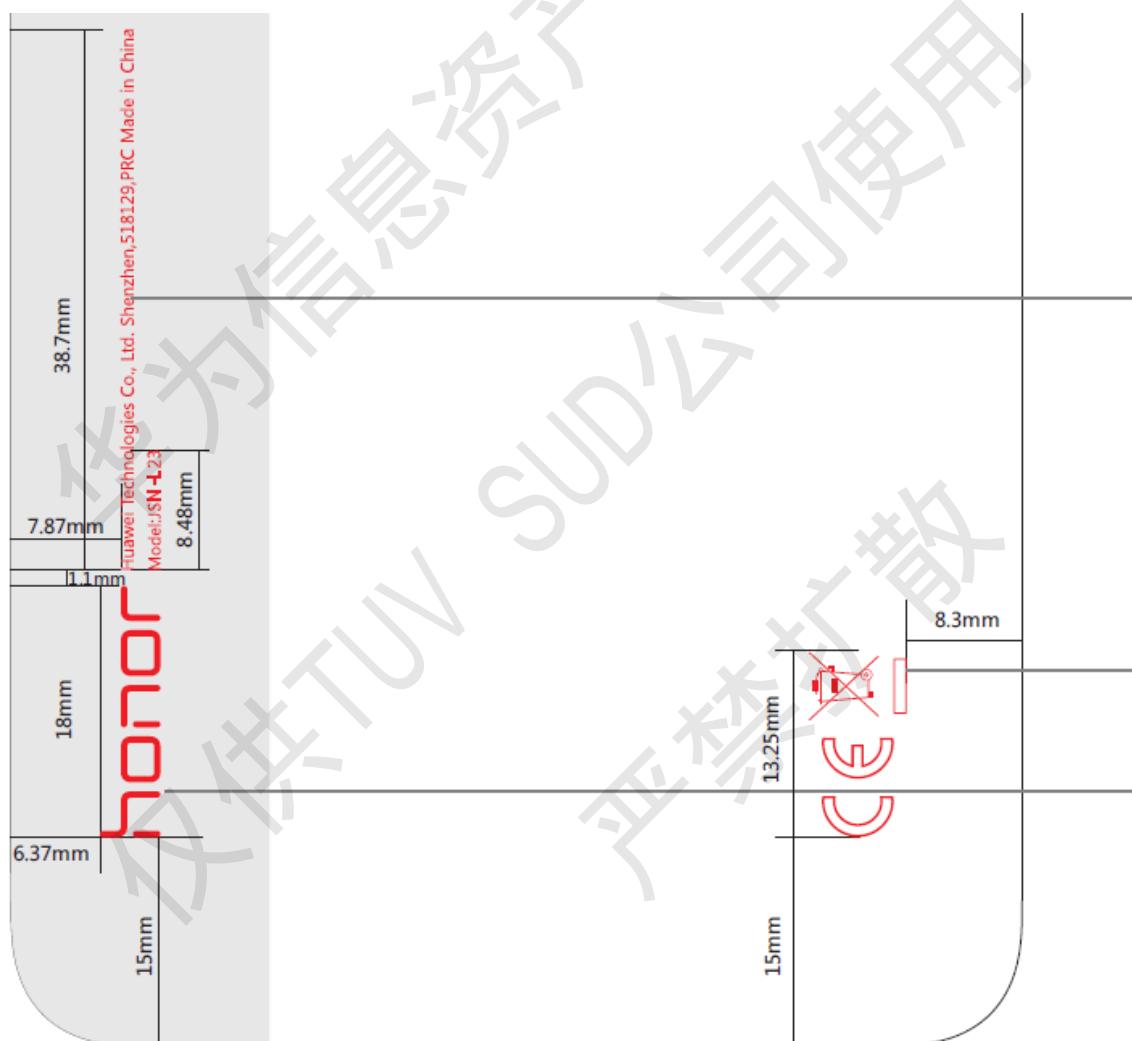

Label and Label Location of JSN-L23

Label:

Label Location:

[Settings /System / Certification logos](#)

United States of America
FCC ID:QJSJSN-L23

Huawei Technologies Co., Ltd.
Model:JSN-L23