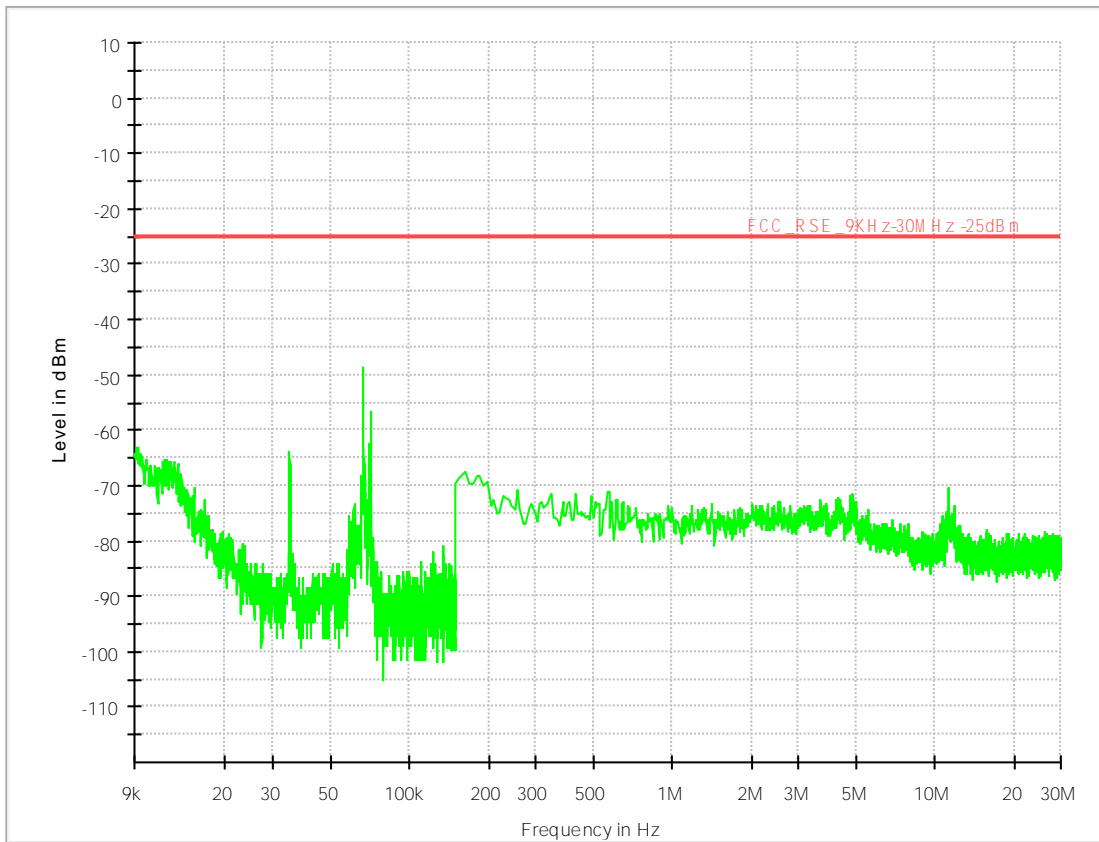

18G-26.5G RSE-TX-DIRECTOR ABOVE 1.5G PK

7.1.1.2 Test Bandwidth = 20

LTE Band 7 RSE-TX-DIRECTOR ABOVE 1.5G_L -25dBm limit

LTE FDD Band 7 RSE-TX-DIRECTOR ABOVE 1.5G_H -25dBm limit

18G-26.5G RSE-TX-DIRECTOR ABOVE 1.5GPK

7.1.2 Test Band = BAND7_ANT2

7.1.2.1 Test Bandwidth = 5

LTE Band 7 RSE-TX-DIRECTOR ABOVE 1.5G_L -25dBm limit

LTE FDD Band 7 RSE-TX-DIRECTOR ABOVE 1.5G_H -25dBm limit

18G-26.5G RSE-TX-DIRECTOR ABOVE 1.5GPK

7.1.2.2 Test Bandwidth = 20

LTE Band 7 RSE-TX-DIRECTOR ABOVE 1.5G_L -25dBm limit

LTE FDD Band 7 RSE-TX-DIRECTOR ABOVE 1.5G_H -25dBm limit

18G-26.5G RSE-TX-DIRECTOR ABOVE 1.5G PK

8Appendix_H: Frequency Stability