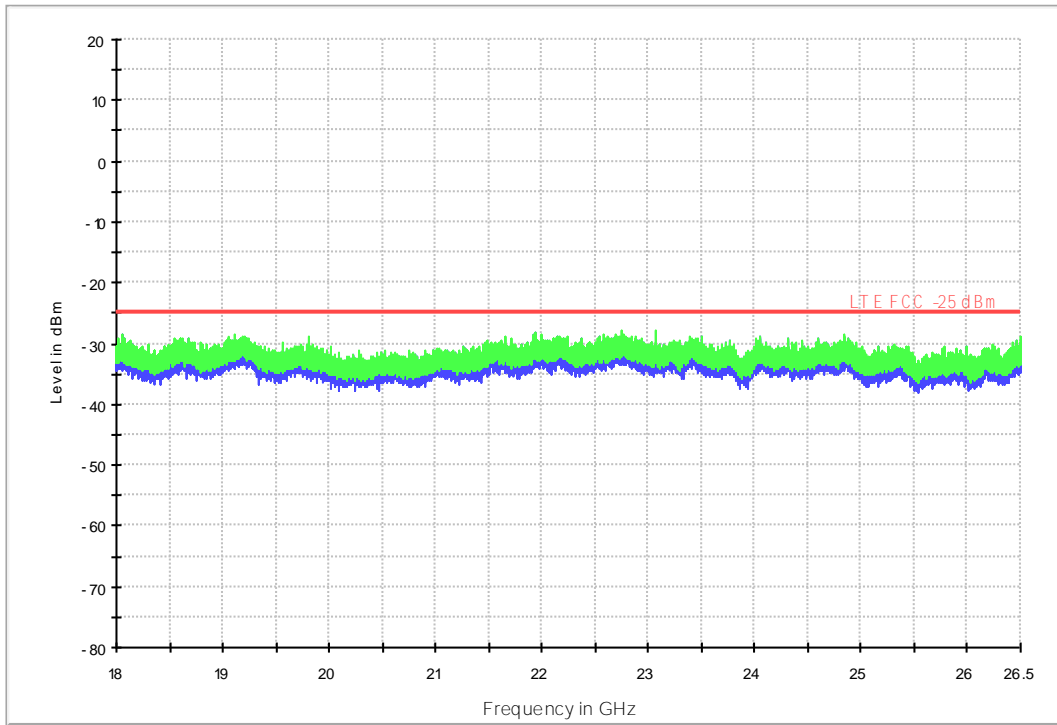

7.1.2 Test Band = BAND7_ANT2

7.1.2.1 Test Bandwidth = 5

LTE Band 7 RSE-TX-DIRECTOR ABOVE 1.5G_L -25dBm limit

LTE FDD Band 7 RSE-TX-DIRECTOR ABOVE 1.5G_H -25dBm limit

18G-26.5G RSE-TX-DIRECTOR ABOVE 1.5GPK

7.1.2.2 Test Bandwidth = 20

LTE Band 7 RSE-TX-DIRECTOR ABOVE 1.5G_L -25dBm limit

LTE FDD Band 7 RSE-TX-DIRECTOR ABOVE 1.5G_H -25dBm limit

18G-26.5G RSE-TX-DIRECTOR ABOVE 1.5G PK

8Appendix_H: Frequency Stability

8.1 For LTE

8.1.1 Frequency Error vs. Voltage:

Test Band	Test Mode	Test Bandwidth (MHz)	Test Channel	Test Temp.	Test Volt.	Freq. Error [Hz]	Freq. vs. rated [ppm]	Verdict
BAND7	LTE/TM1	5	LCH	TN	VL	-39.12449	-0.01563	PASS
					VN	-3.23296	-0.00129	PASS
					VH	-3.70503	-0.00148	PASS
			MCH	TN	VL	-3.40462	-0.00134	PASS
					VN	-19.39774	-0.00765	PASS
					VH	-5.77927	-0.00228	PASS
			HCH	TN	VL	-15.36369	-0.00598	PASS
					VN	-31.80027	-0.01239	PASS
					VH	-18.59665	-0.00724	PASS
		10	LCH	TN	VL	-10.08511	-0.00403	PASS
					VN	-25.94948	-0.01036	PASS
					VH	-22.18723	-0.00886	PASS
			MCH	TN	VL	-15.22064	-0.006	PASS
					VN	-7.12395	-0.00281	PASS
					VH	0.35763	0.00014	PASS
			HCH	TN	VL	-4.7636	-0.00186	PASS
					VN	-16.26492	-0.00634	PASS
					VH	-5.8794	-0.00229	PASS
		15	LCH	TN	VL	-14.8201	-0.00591	PASS
					VN	-24.56188	-0.0098	PASS
					VH	-19.92702	-0.00795	PASS
			MCH	TN	VL	-14.49108	-0.00572	PASS
					VN	-8.55446	-0.00337	PASS
					VH	-2.74658	-0.00108	PASS
			HCH	TN	VL	-5.97954	-0.00233	PASS
					VN	-14.66274	-0.00572	PASS
					VH	-6.73771	-0.00263	PASS
		20	LCH	TN	VL	-10.49995	-0.00418	PASS
					VN	-21.68655	-0.00864	PASS
					VH	-18.86845	-0.00752	PASS
			MCH	TN	VL	-2.50339	-0.00099	PASS
					VN	-6.69479	-0.00264	PASS