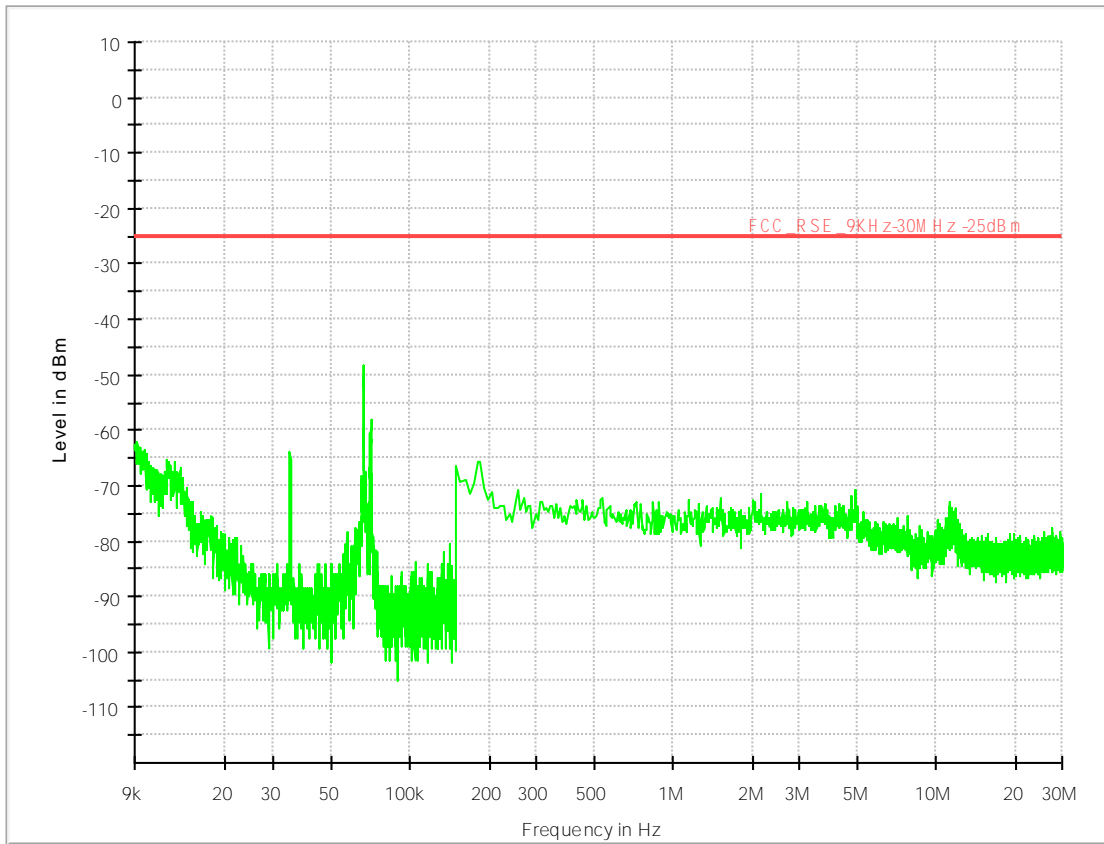

18G-26.5G RSE-TX-DIRECTOR ABOVE 1.5G PK

7.1.1.2 Test Bandwidth = 20

LTE Band 7 RSE-TX-DIRECTOR ABOVE 1.5G_L -25dBm limit

LTE FDD Band 7 RSE-TX-DIRECTOR ABOVE 1.5G_H -25dBm limit

18G-26.5G RSE-TX-DIRECTOR ABOVE 1.5GPK

7.1.2 Test Band = BAND7_ANT2

7.1.2.1 Test Bandwidth = 5

LTE Band 7 RSE-TX-DIRECTOR ABOVE 1.5G_L -25dBm limit

LTE FDD Band 7 RSE-TX-DIRECTOR ABOVE 1.5G_H -25dBm limit

18G-26.5G RSE-TX-DIRECTOR ABOVE 1.5GPK

7.1.2.2 Test Bandwidth = 20

LTE Band 7 RSE-TX-DIRECTOR ABOVE 1.5G_L -25dBm limit

LTE FDD Band 7 RSE-TX-DIRECTOR ABOVE 1.5G_H -25dBm limit

18G-26.5G RSE-TX-DIRECTOR ABOVE 1.5G PK

8Appendix_H: Frequency Stability

8.1 For LTE

8.1.1 Frequency Error vs. Voltage:

Test Band	Test Mode	Test Bandwidth (MHz)	Test Channel	Test Temp.	Test Volt.	Freq. Error [Hz]	Freq. vs. rated [ppm]	Verdict
BAND7	LTE/TM1	5	LCH	TN	VL	-39.12449	-0.01563	PASS
					VN	-3.23296	-0.00129	PASS
					VH	-3.70503	-0.00148	PASS
			MCH	TN	VL	-3.40462	-0.00134	PASS
					VN	-19.39774	-0.00765	PASS
					VH	-5.77927	-0.00228	PASS
			HCH	TN	VL	-15.36369	-0.00598	PASS
					VN	-31.80027	-0.01239	PASS
					VH	-18.59665	-0.00724	PASS
		10	LCH	TN	VL	-10.08511	-0.00403	PASS
					VN	-25.94948	-0.01036	PASS
					VH	-22.18723	-0.00886	PASS
			MCH	TN	VL	-15.22064	-0.006	PASS
					VN	-7.12395	-0.00281	PASS
					VH	0.35763	0.00014	PASS
			HCH	TN	VL	-4.7636	-0.00186	PASS
					VN	-16.26492	-0.00634	PASS
					VH	-5.8794	-0.00229	PASS
		15	LCH	TN	VL	-14.8201	-0.00591	PASS
					VN	-24.56188	-0.0098	PASS
					VH	-19.92702	-0.00795	PASS
			MCH	TN	VL	-14.49108	-0.00572	PASS
					VN	-8.55446	-0.00337	PASS
					VH	-2.74658	-0.00108	PASS
			HCH	TN	VL	-5.97954	-0.00233	PASS
					VN	-14.66274	-0.00572	PASS
					VH	-6.73771	-0.00263	PASS
		20	LCH	TN	VL	-10.49995	-0.00418	PASS
					VN	-21.68655	-0.00864	PASS
					VH	-18.86845	-0.00752	PASS
			MCH	TN	VL	-2.50339	-0.00099	PASS
					VN	-6.69479	-0.00264	PASS