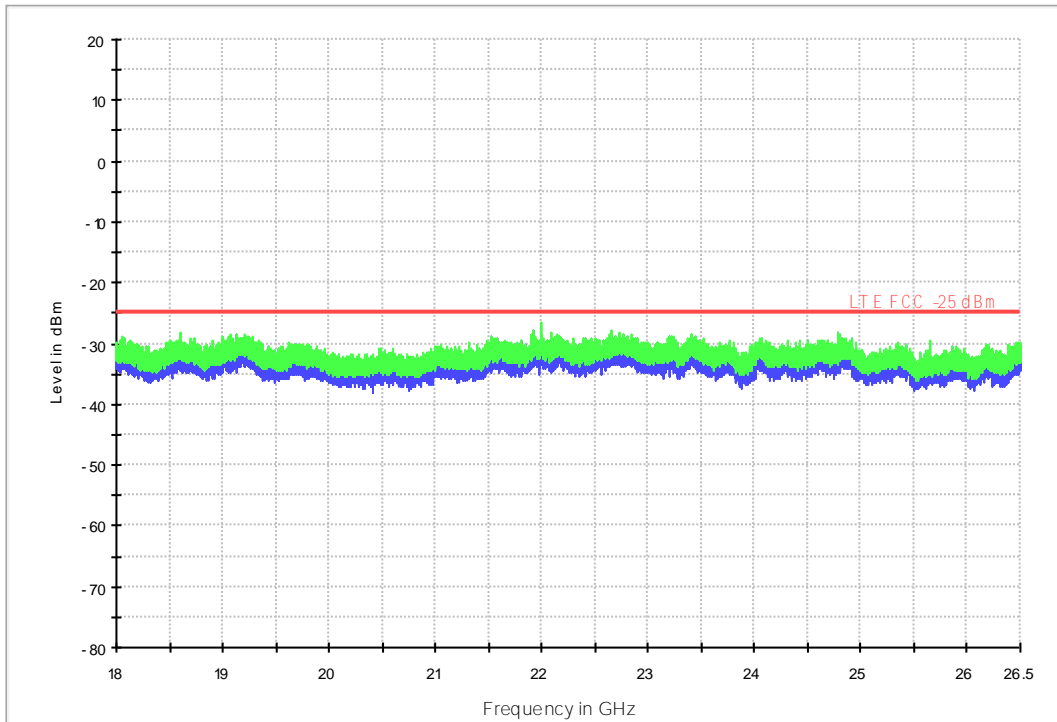

18G-26.5G RSE-TX-DIRECTOR ABOVE 1.5G PK

7.1.1.2 Test Bandwidth = 20

LTE Band 7 RSE-TX-DIRECTOR ABOVE 1.5G_L -25dBm limit

LTE FDD Band 7 RSE-TX-DIRECTOR ABOVE 1.5G_H -25dBm limit

18G-26.5G RSE-TX-DIRECTOR ABOVE 1.5GPK

7.1.2 Test Band = BAND7_ANT2

7.1.2.1 Test Bandwidth = 5

LTE Band 7 RSE-TX-DIRECTOR ABOVE 1.5G_L -25dBm limit

LTE FDD Band 7 RSE-TX-DIRECTOR ABOVE 1.5G_H -25dBm limit

18G-26.5G RSE-TX-DIRECTOR ABOVE 1.5GPK

7.1.2.2 Test Bandwidth = 20

LTE Band 7 RSE-TX-DIRECTOR ABOVE 1.5G_L -25dBm limit

LTE FDD Band 7 RSE-TX-DIRECTOR ABOVE 1.5G_H -25dBm limit

18G-26.5G RSE-TX-DIRECTOR ABOVE 1.5G PK

8Appendix_H: Frequency Stability

8.1 For LTE

8.1.1 Frequency Error vs. Voltage:

Test Band	Test Mode	Test Bandwidth (MHz)	Test Channel	Test Temp.	Test Volt.	Freq. Error [Hz]	Freq. vs. rated [ppm]	Verdict
BAND7	LTE/TM1	5	LCH	TN	VL	-39.12449	-0.01563	PASS
					VN	-3.23296	-0.00129	PASS
					VH	-3.70503	-0.00148	PASS
			MCH	TN	VL	-3.40462	-0.00134	PASS
					VN	-19.39774	-0.00765	PASS
					VH	-5.77927	-0.00228	PASS
			HCH	TN	VL	-15.36369	-0.00598	PASS
					VN	-31.80027	-0.01239	PASS
					VH	-18.59665	-0.00724	PASS
		10	LCH	TN	VL	-10.08511	-0.00403	PASS
					VN	-25.94948	-0.01036	PASS
					VH	-22.18723	-0.00886	PASS
			MCH	TN	VL	-15.22064	-0.006	PASS
					VN	-7.12395	-0.00281	PASS
					VH	0.35763	0.00014	PASS
			HCH	TN	VL	-4.7636	-0.00186	PASS
					VN	-16.26492	-0.00634	PASS
					VH	-5.8794	-0.00229	PASS
		15	LCH	TN	VL	-14.8201	-0.00591	PASS
					VN	-24.56188	-0.0098	PASS
					VH	-19.92702	-0.00795	PASS
			MCH	TN	VL	-14.49108	-0.00572	PASS
					VN	-8.55446	-0.00337	PASS
					VH	-2.74658	-0.00108	PASS
			HCH	TN	VL	-5.97954	-0.00233	PASS
					VN	-14.66274	-0.00572	PASS
					VH	-6.73771	-0.00263	PASS
		20	LCH	TN	VL	-10.49995	-0.00418	PASS
					VN	-21.68655	-0.00864	PASS
					VH	-18.86845	-0.00752	PASS
			MCH	TN	VL	-2.50339	-0.00099	PASS
					VN	-6.69479	-0.00264	PASS