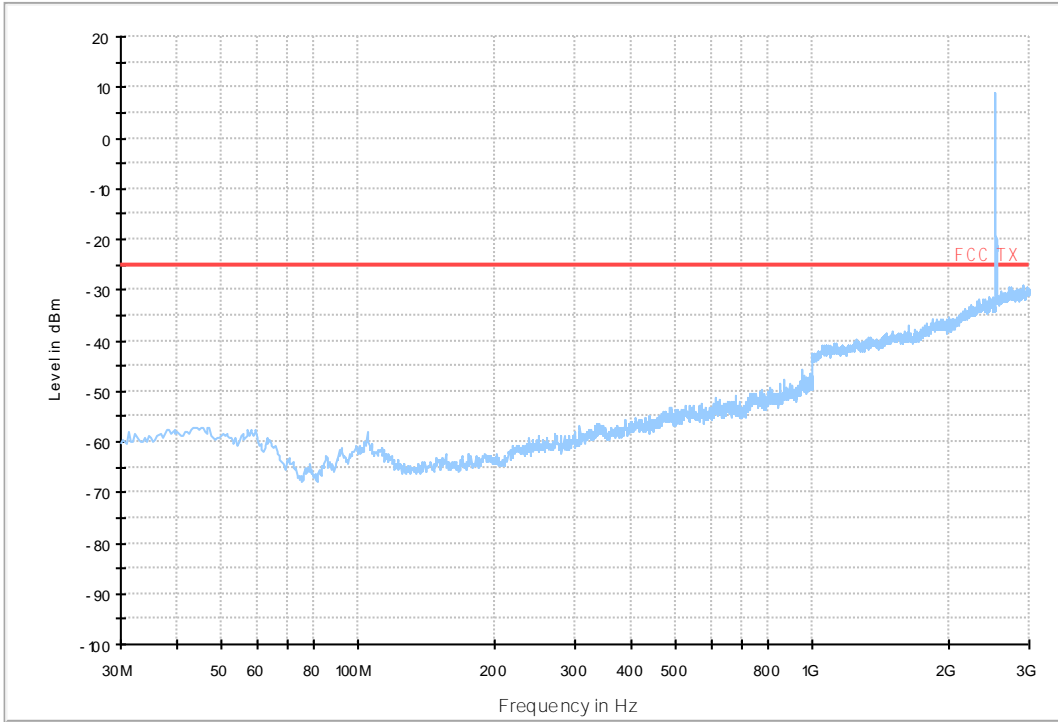

18G-26.5G RSE-TX-DIRECTOR ABOVE 1.5G PK

7.1.1.2 Test Bandwidth = 20

LTE Band 7 RSE-TX-DIRECTOR ABOVE 1.5G_L -25dBm limit

LTE FDD Band 7 RSE-TX-DIRECTOR ABOVE 1.5G_H -25dBm limit

18G-26.5G RSE-TX-DIRECTOR ABOVE 1.5GPK

7.1.2 Test Band = BAND7_ANT2

7.1.2.1 Test Bandwidth = 5

LTE Band 7 RSE-TX-DIRECTOR ABOVE 1.5G_L -25dBm limit

LTE FDD Band 7 RSE-TX-DIRECTOR ABOVE 1.5G_H -25dBm limit

18G-26.5G RSE-TX-DIRECTOR ABOVE 1.5GPK

7.1.2.2 Test Bandwidth = 20

LTE Band 7 RSE-TX-DIRECTOR ABOVE 1.5G_L -25dBm limit

LTE FDD Band 7 RSE-TX-DIRECTOR ABOVE 1.5G_H -25dBm limit

18G-26.5G RSE-TX-DIRECTOR ABOVE 1.5G PK

8Appendix_H: Frequency Stability

8.1 For LTE

8.1.1 Frequency Error vs. Voltage:

Test Band	Test Mode	Test Bandwidth (MHz)	Test Channel	Test Temp.	Test Volt.	Freq. Error [Hz]	Freq. vs. rated [ppm]	Verdict
BAND7	LTE/TM1	5	LCH	TN	VL	-39.12449	-0.01563	PASS
					VN	-3.23296	-0.00129	PASS
					VH	-3.70503	-0.00148	PASS
			MCH	TN	VL	-3.40462	-0.00134	PASS
					VN	-19.39774	-0.00765	PASS
					VH	-5.77927	-0.00228	PASS
			HCH	TN	VL	-15.36369	-0.00598	PASS
					VN	-31.80027	-0.01239	PASS
					VH	-18.59665	-0.00724	PASS
		10	LCH	TN	VL	-10.08511	-0.00403	PASS
					VN	-25.94948	-0.01036	PASS
					VH	-22.18723	-0.00886	PASS
			MCH	TN	VL	-15.22064	-0.006	PASS
					VN	-7.12395	-0.00281	PASS
					VH	0.35763	0.00014	PASS
			HCH	TN	VL	-4.7636	-0.00186	PASS
					VN	-16.26492	-0.00634	PASS
					VH	-5.8794	-0.00229	PASS
		15	LCH	TN	VL	-14.8201	-0.00591	PASS
					VN	-24.56188	-0.0098	PASS
					VH	-19.92702	-0.00795	PASS
			MCH	TN	VL	-14.49108	-0.00572	PASS
					VN	-8.55446	-0.00337	PASS
					VH	-2.74658	-0.00108	PASS
			HCH	TN	VL	-5.97954	-0.00233	PASS
					VN	-14.66274	-0.00572	PASS
					VH	-6.73771	-0.00263	PASS
		20	LCH	TN	VL	-10.49995	-0.00418	PASS
					VN	-21.68655	-0.00864	PASS
					VH	-18.86845	-0.00752	PASS
			MCH	TN	VL	-2.50339	-0.00099	PASS
					VN	-6.69479	-0.00264	PASS