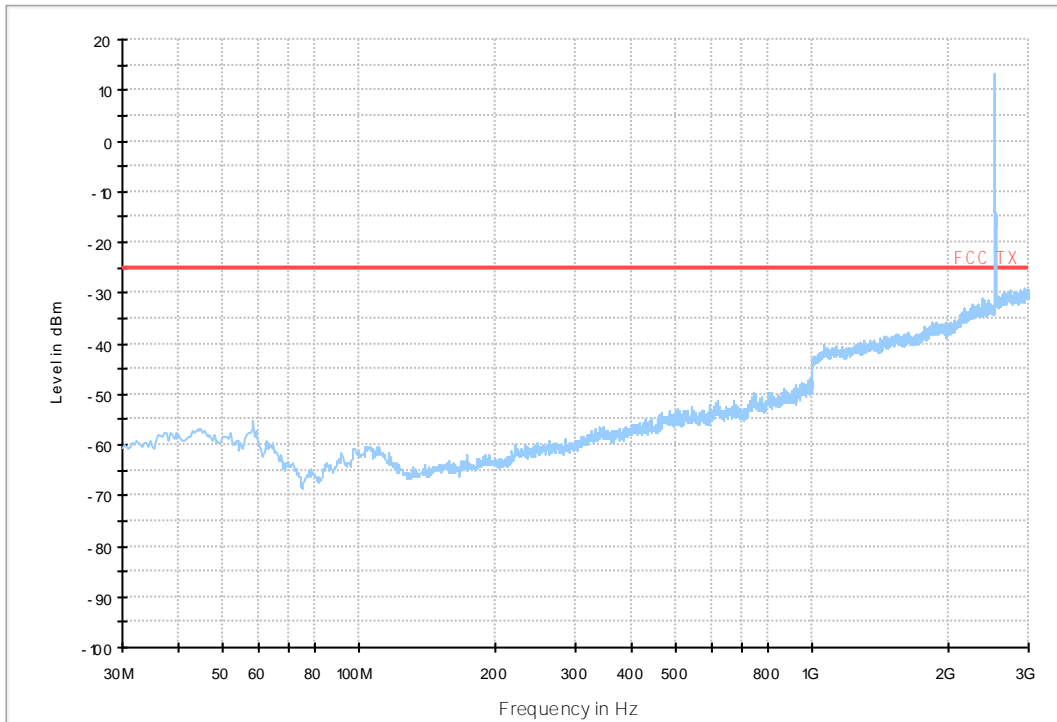

18G-26.5G RSE-TX-DIRECTOR ABOVE 1.5G PK

7.1.1.2 Test Bandwidth = 20

LTE Band 7 RSE-TX-DIRECTOR ABOVE 1.5G_L -25dBm limit

LTE FDD Band 7 RSE-TX-DIRECTOR ABOVE 1.5G_H -25dBm limit

18G-26.5G RSE-TX-DIRECTOR ABOVE 1.5GPK

7.1.2 Test Band = BAND7_ANT2

7.1.2.1 Test Bandwidth = 5

LTE Band 7 RSE-TX-DIRECTOR ABOVE 1.5G_L -25dBm limit

LTE FDD Band 7 RSE-TX-DIRECTOR ABOVE 1.5G_H -25dBm limit

18G-26.5G RSE-TX-DIRECTOR ABOVE 1.5GPK

7.1.2.2 Test Bandwidth = 20

LTE Band 7 RSE-TX-DIRECTOR ABOVE 1.5G_L -25dBm limit

LTE FDD Band 7 RSE-TX-DIRECTOR ABOVE 1.5G_H -25dBm limit

18G-26.5G RSE-TX-DIRECTOR ABOVE 1.5G PK

8Appendix_H: Frequency Stability