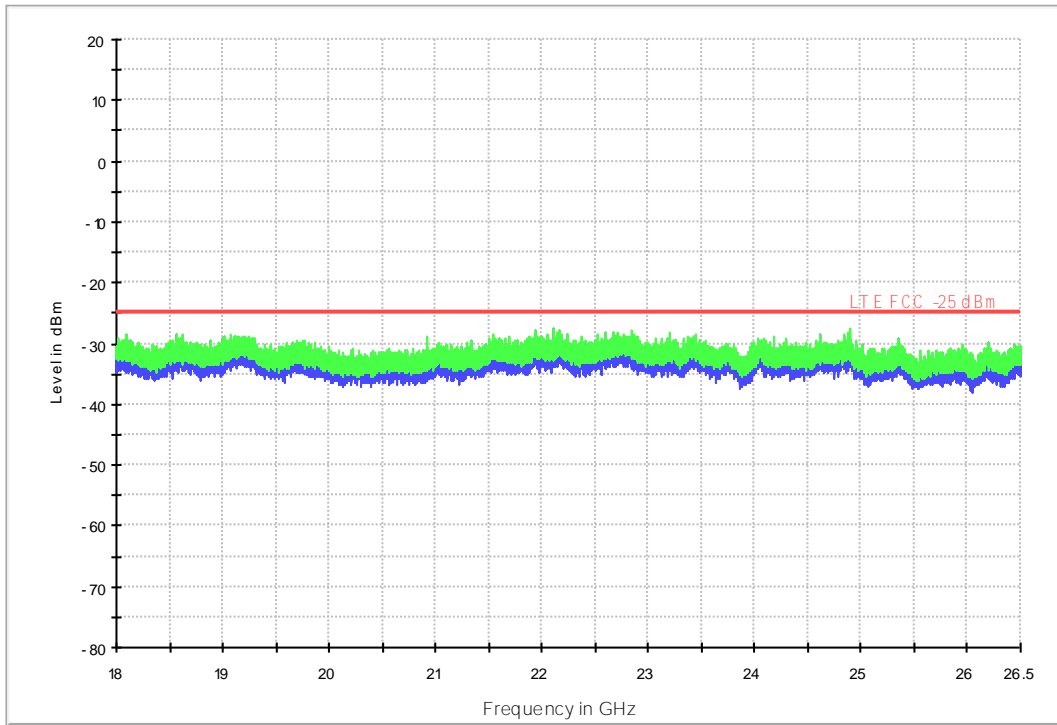

18G-26.5G RSE-TX-DIRECTOR ABOVE 1.5G PK

7.1.1.2 Test Bandwidth = 20

LTE Band 7 RSE-TX-DIRECTOR ABOVE 1.5G_L -25dBm limit

LTE FDD Band 7 RSE-TX-DIRECTOR ABOVE 1.5G_H -25dBm limit

18G-26.5G RSE-TX-DIRECTOR ABOVE 1.5GPK

7.1.2 Test Band = BAND7_ANT2

7.1.2.1 Test Bandwidth = 5

LTE Band 7 RSE-TX-DIRECTOR ABOVE 1.5G_L -25dBm limit

LTE FDD Band 7 RSE-TX-DIRECTOR ABOVE 1.5G_H -25dBm limit

18G-26.5G RSE-TX-DIRECTOR ABOVE 1.5GPK

7.1.2.2 Test Bandwidth = 20

LTE Band 7 RSE-TX-DIRECTOR ABOVE 1.5G_L -25dBm limit

LTE FDD Band 7 RSE-TX-DIRECTOR ABOVE 1.5G_H -25dBm limit

18G-26.5G RSE-TX-DIRECTOR ABOVE 1.5G PK

8Appendix_H: Frequency Stability