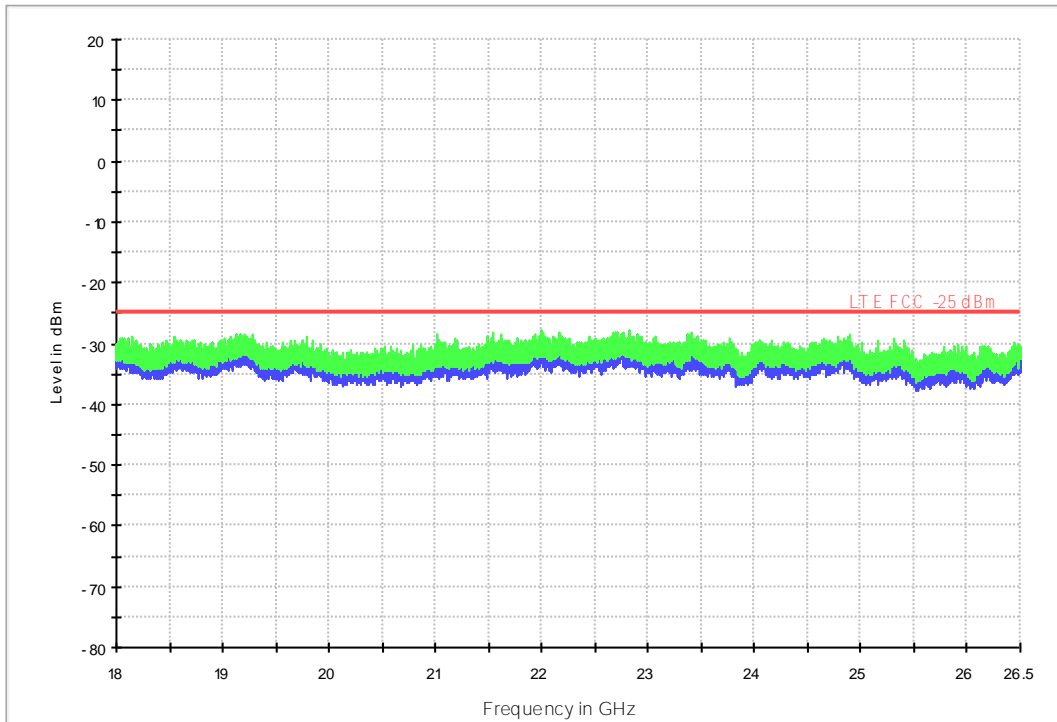

18G-26.5G RSE-TX-DIRECTOR ABOVE 1.5G PK

7.1.1.2 Test Bandwidth = 20

LTE Band 7 RSE-TX-DIRECTOR ABOVE 1.5G_L -25dBm limit

LTE FDD Band 7 RSE-TX-DIRECTOR ABOVE 1.5G_H -25dBm limit

18G-26.5G RSE-TX-DIRECTOR ABOVE 1.5GPK

7.1.2 Test Band = BAND7_ANT2

7.1.2.1 Test Bandwidth = 5

LTE Band 7 RSE-TX-DIRECTOR ABOVE 1.5G_L -25dBm limit

LTE FDD Band 7 RSE-TX-DIRECTOR ABOVE 1.5G_H -25dBm limit

18G-26.5G RSE-TX-DIRECTOR ABOVE 1.5GPK

7.1.2.2 Test Bandwidth = 20

LTE Band 7 RSE-TX-DIRECTOR ABOVE 1.5G_L -25dBm limit

LTE FDD Band 7 RSE-TX-DIRECTOR ABOVE 1.5G_H -25dBm limit

18G-26.5G RSE-TX-DIRECTOR ABOVE 1.5G PK

8Appendix_H: Frequency Stability