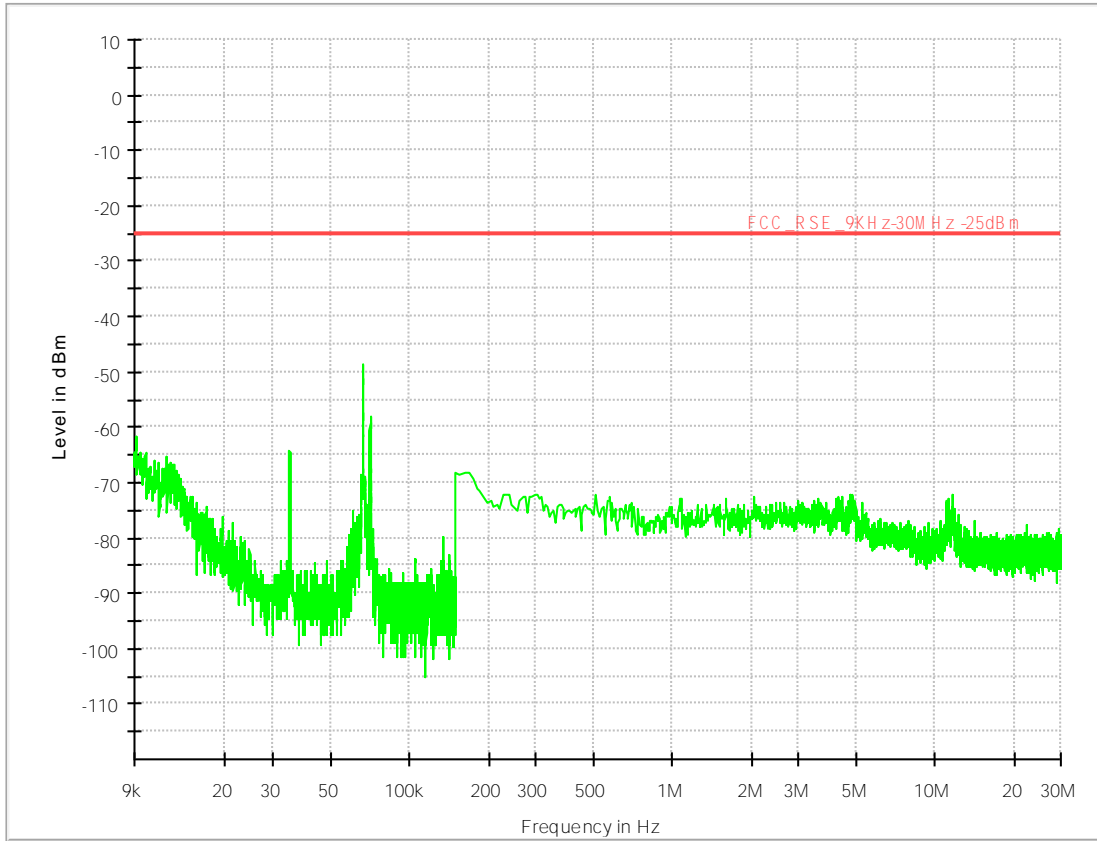

18G-26.5G RSE-TX-DIRECTOR ABOVE 1.5G PK

7.1.1.2 Test Bandwidth = 20

LTE Band 7 RSE-TX-DIRECTOR ABOVE 1.5G_L -25dBm limit

LTE FDD Band 7 RSE-TX-DIRECTOR ABOVE 1.5G_H -25dBm limit

18G-26.5G RSE-TX-DIRECTOR ABOVE 1.5GPK

7.1.2 Test Band = BAND7_ANT2

7.1.2.1 Test Bandwidth = 5

LTE Band 7 RSE-TX-DIRECTOR ABOVE 1.5G_L -25dBm limit

LTE FDD Band 7 RSE-TX-DIRECTOR ABOVE 1.5G_H -25dBm limit

18G-26.5G RSE-TX-DIRECTOR ABOVE 1.5GPK

7.1.2.2 Test Bandwidth = 20

LTE Band 7 RSE-TX-DIRECTOR ABOVE 1.5G_L -25dBm limit

LTE FDD Band 7 RSE-TX-DIRECTOR ABOVE 1.5G_H -25dBm limit

18G-26.5G RSE-TX-DIRECTOR ABOVE 1.5G PK

8Appendix_H: Frequency Stability