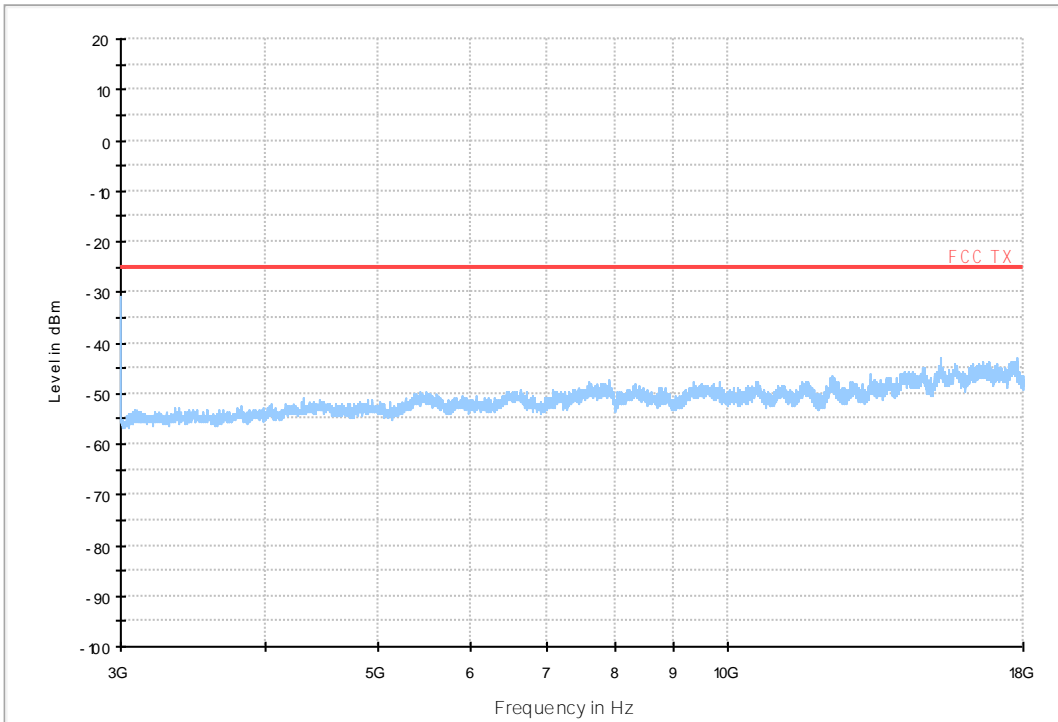

7.1.2 Test Band = BAND7_ANT2

7.1.2.1 Test Bandwidth = 5

LTE Band 7 RSE-TX-DIRECTOR ABOVE 1.5G_L -25dBm limit

LTE FDD Band 7 RSE-TX-DIRECTOR ABOVE 1.5G_H -25dBm limit

18G-26.5G RSE-TX-DIRECTOR ABOVE 1.5GPK

7.1.2.2 Test Bandwidth = 20

LTE Band 7 RSE-TX-DIRECTOR ABOVE 1.5G_L -25dBm limit

LTE FDD Band 7 RSE-TX-DIRECTOR ABOVE 1.5G_H -25dBm limit

18G-26.5G RSE-TX-DIRECTOR ABOVE 1.5G PK

8Appendix_H: Frequency Stability

8.1 For LTE

8.1.1 Frequency Error vs. Voltage:

Test Band	Test Mode	Test Bandwidth (MHz)	Test Channel	Test Temp.	Test Volt.	Freq. Error [Hz]	Freq. vs. rated [ppm]	Verdict
BAND7	LTE/TM1	5	LCH	TN	VL	-39.12449	-0.01563	PASS
					VN	-3.23296	-0.00129	PASS
					VH	-3.70503	-0.00148	PASS
			MCH	TN	VL	-3.40462	-0.00134	PASS
					VN	-19.39774	-0.00765	PASS
					VH	-5.77927	-0.00228	PASS
			HCH	TN	VL	-15.36369	-0.00598	PASS
					VN	-31.80027	-0.01239	PASS
					VH	-18.59665	-0.00724	PASS
		10	LCH	TN	VL	-10.08511	-0.00403	PASS
					VN	-25.94948	-0.01036	PASS
					VH	-22.18723	-0.00886	PASS
			MCH	TN	VL	-15.22064	-0.006	PASS
					VN	-7.12395	-0.00281	PASS
					VH	0.35763	0.00014	PASS
			HCH	TN	VL	-4.7636	-0.00186	PASS
					VN	-16.26492	-0.00634	PASS
					VH	-5.8794	-0.00229	PASS
		15	LCH	TN	VL	-14.8201	-0.00591	PASS
					VN	-24.56188	-0.0098	PASS
					VH	-19.92702	-0.00795	PASS
			MCH	TN	VL	-14.49108	-0.00572	PASS
					VN	-8.55446	-0.00337	PASS
					VH	-2.74658	-0.00108	PASS
			HCH	TN	VL	-5.97954	-0.00233	PASS
					VN	-14.66274	-0.00572	PASS
					VH	-6.73771	-0.00263	PASS
		20	LCH	TN	VL	-10.49995	-0.00418	PASS
					VN	-21.68655	-0.00864	PASS
					VH	-18.86845	-0.00752	PASS
			MCH	TN	VL	-2.50339	-0.00099	PASS
					VN	-6.69479	-0.00264	PASS