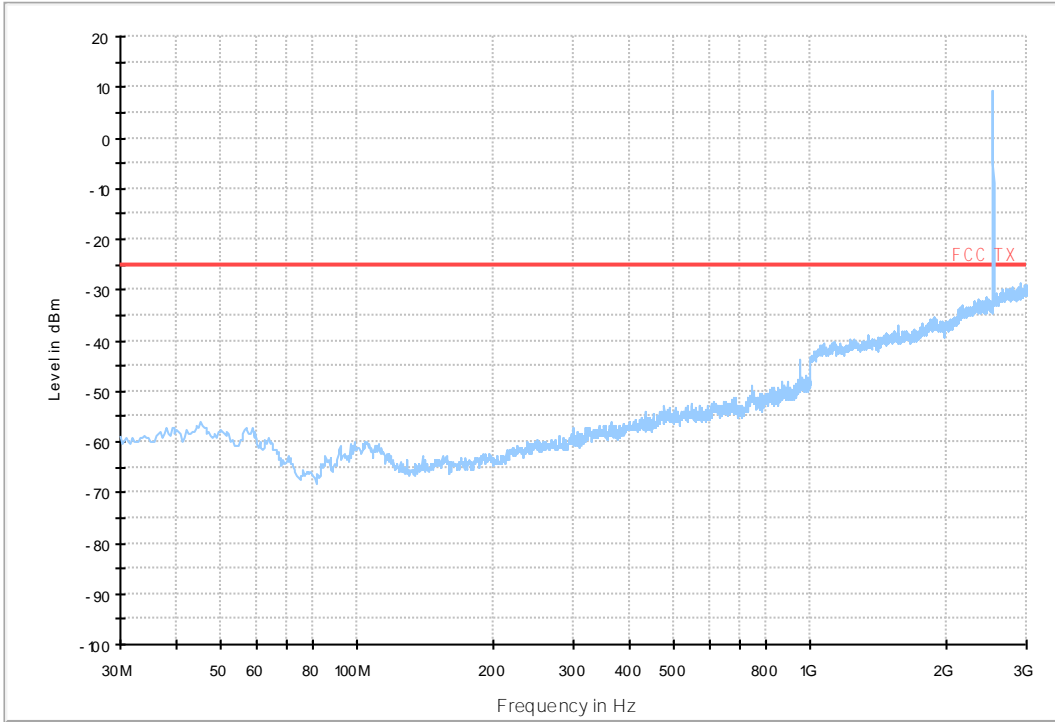

18G-26.5G RSE-TX-DIRECTOR ABOVE 1.5G PK

7.1.1.2 Test Bandwidth = 20

LTE Band 7 RSE-TX-DIRECTOR ABOVE 1.5G_L -25dBm limit

LTE FDD Band 7 RSE-TX-DIRECTOR ABOVE 1.5G_H -25dBm limit

18G-26.5G RSE-TX-DIRECTOR ABOVE 1.5GPK

7.1.2 Test Band = BAND7_ANT2

7.1.2.1 Test Bandwidth = 5

LTE Band 7 RSE-TX-DIRECTOR ABOVE 1.5G_L -25dBm limit

LTE FDD Band 7 RSE-TX-DIRECTOR ABOVE 1.5G_H -25dBm limit

18G-26.5G RSE-TX-DIRECTOR ABOVE 1.5GPK

7.1.2.2 Test Bandwidth = 20

LTE Band 7 RSE-TX-DIRECTOR ABOVE 1.5G_L -25dBm limit

LTE FDD Band 7 RSE-TX-DIRECTOR ABOVE 1.5G_H -25dBm limit

18G-26.5G RSE-TX-DIRECTOR ABOVE 1.5G PK

8Appendix_H: Frequency Stability