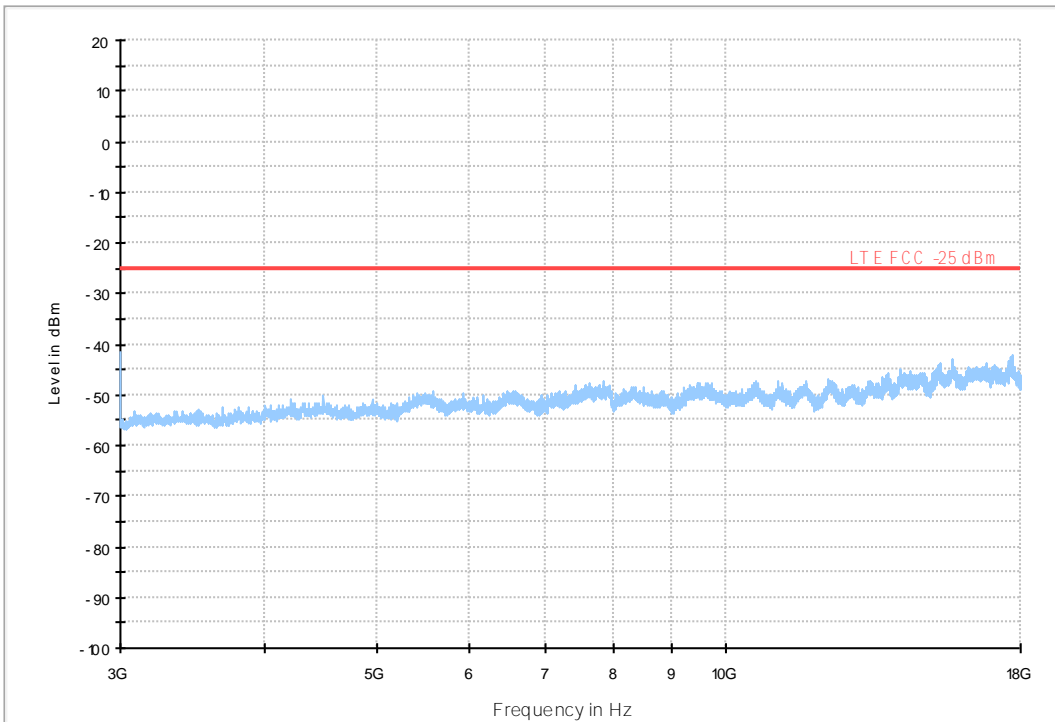

LTE TDD Band 38&41 RSE-TX-DIRECTOR ABOVE 1.5G\_L -25dBm limit

LTE TDD Band 38&41 RSE-TX-DIRECTOR ABOVE 1.5G\_H -25dBm limit

18G~26.5G RSE-TX-DIRECT OR ABOVE 1.5G PK

### 7.1.1.2 Test Bandwidth = 20

LTE TDD Band 38&41 RSE-TX-DIRECTOR ABOVE 1.5G\_L -25dBm limit

LTE TDD Band 38&41 RSE-TX-DIRECTOR ABOVE 1.5G\_H -25dBm limit

18G~26.5G RSE-TX-DIRECT OR ABOVE 1.5G PK

### 7.1.2 Test Band = BAND41\_ANT2

#### 7.1.2.1 Test Bandwidth = 5

LTE TDD Band 38&41 RSE-TX-DIRECTOR ABOVE 1.5G\_L -25dBm limit

LTE TDD Band 38&41 RSE-TX-DIRECTOR ABOVE 1.5G\_H -25dBm limit

18G~26.5G RSE-TX-DIRECT OR ABOVE 1.5G PK

7.1.2.2 Test Bandwidth = 20