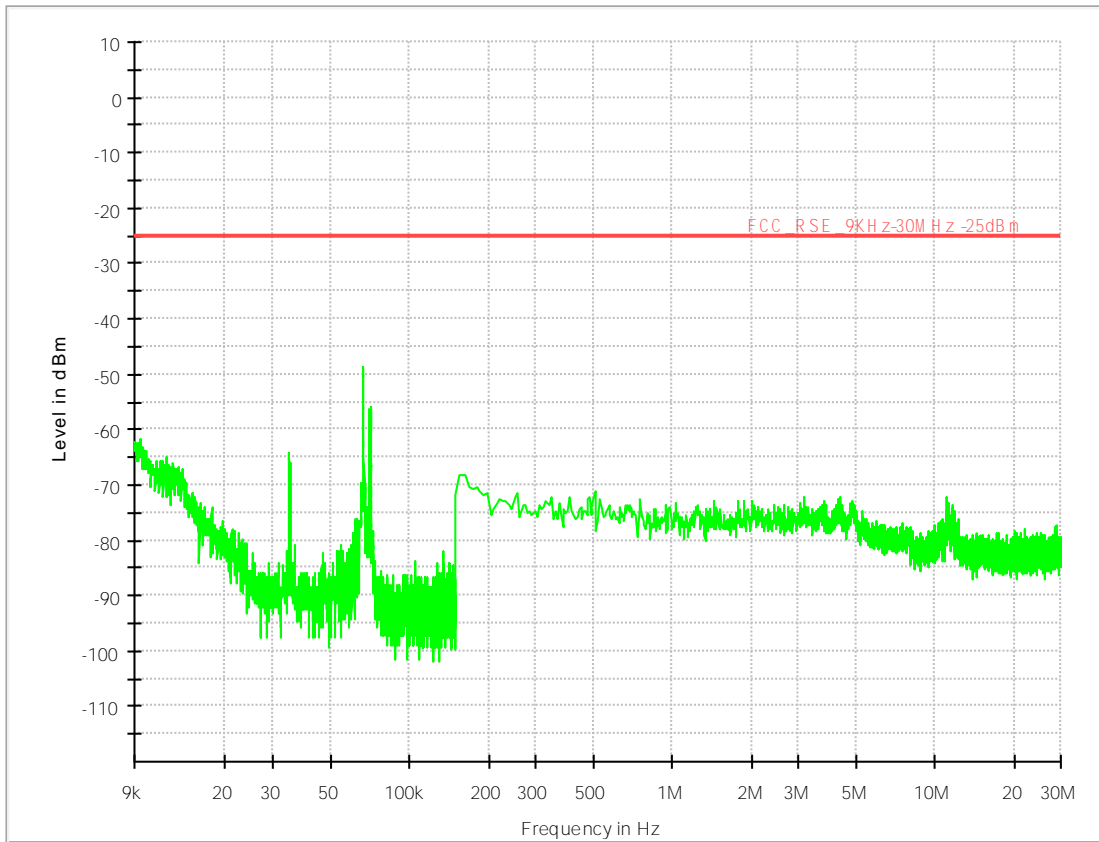

LTE TDD Band 38&41 RSE-TX-DIRECTOR ABOVE 1.5G\_L -25dBm limit

LTE TDD Band 38&41 RSE-TX-DIRECTOR ABOVE 1.5G\_H -25dBm limit

18G~26.5G RSE-TX-DIRECT OR ABOVE 1.5G PK

### 7.1.1.2 Test Bandwidth = 20

LTE TDD Band 38&41 RSE-TX-DIRECTOR ABOVE 1.5G\_L -25dBm limit

LTE TDD Band 38&41 RSE-TX-DIRECTOR ABOVE 1.5G\_H -25dBm limit

18G~26.5G RSE-TX-DIRECT OR ABOVE 1.5G PK