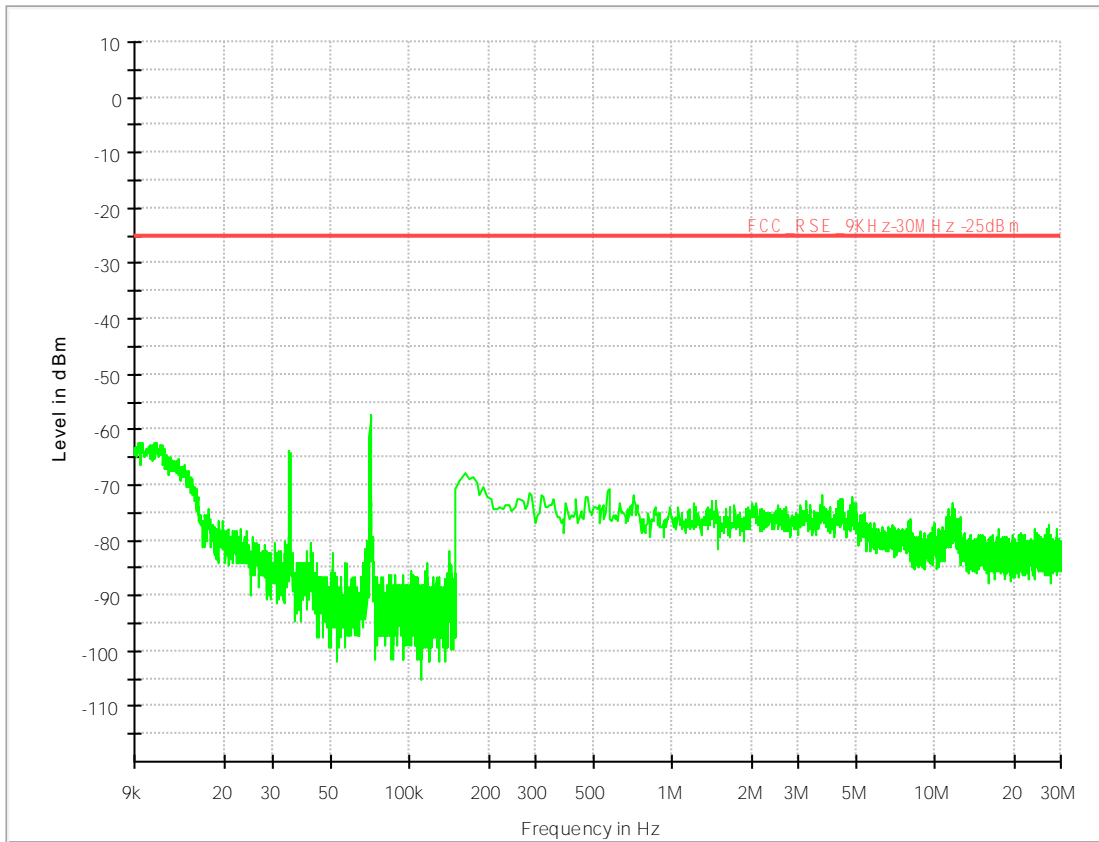

#### 7.1.2.1 Test Bandwidth = 5

LTE TDD Band 38&41 RSE-TX-DIRECTOR ABOVE 1.5G\_L -25dBm limit

LTE TDD Band 38&41 RSE-TX-DIRECTOR ABOVE 1.5G\_H -25dBm limit

18G~26.5G RSE-TX-DIRECT OR ABOVE 1.5G PK

7.1.2.2 Test Bandwidth = 20

LTE TDD Band 38&41 RSE-TX-DIRECTOR ABOVE 1.5G\_L -25dBm limit

LTE TDD Band 38&41 RSE-TX-DIRECTOR ABOVE 1.5G\_H -25dBm limit

18G~26.5G RSE-TX-DIRECT OR ABOVE 1.5G PK