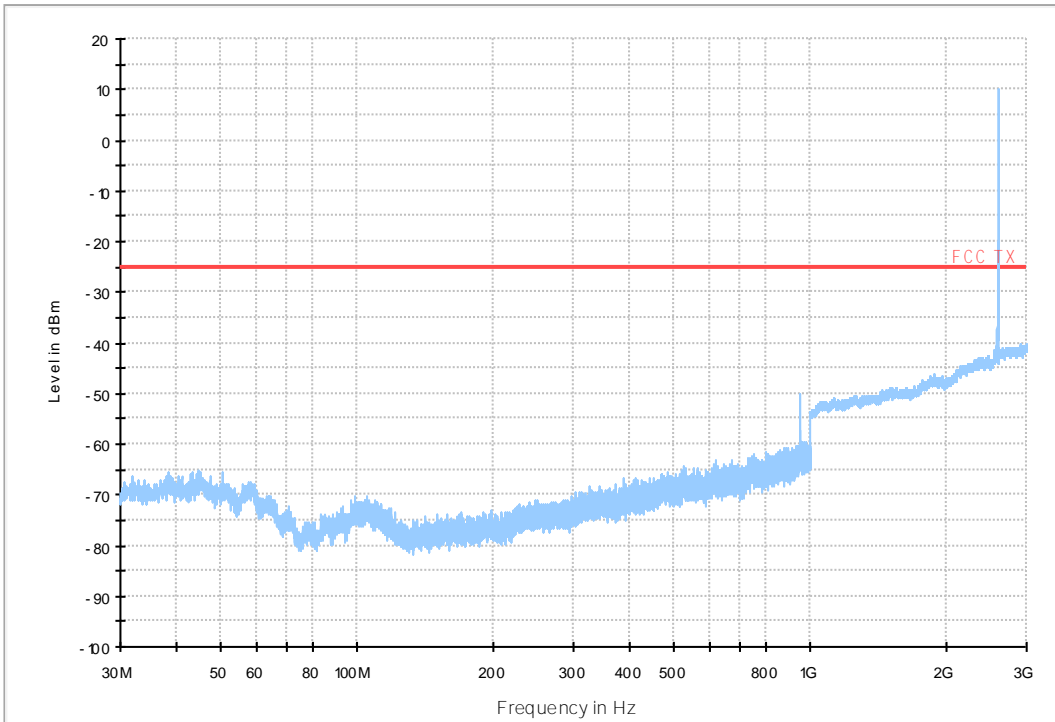

LTE TDD Band 38&41 RSE-TX-DIRECTOR ABOVE 1.5G\_L -25dBm limit

LTE TDD Band 38&41 RSE-TX-DIRECTOR ABOVE 1.5G\_H -25dBm limit

18G~26.5G RSE-TX-DIRECT OR ABOVE 1.5G PK

### 7.1.1.2 Test Bandwidth = 20

LTE TDD Band 38&41 RSE-TX-DIRECTOR ABOVE 1.5G\_L -25dBm limit

LTE TDD Band 38&41 RSE-TX-DIRECTOR ABOVE 1.5G\_H -25dBm limit

18G~26.5G RSE-TX-DIRECT OR ABOVE 1.5G PK