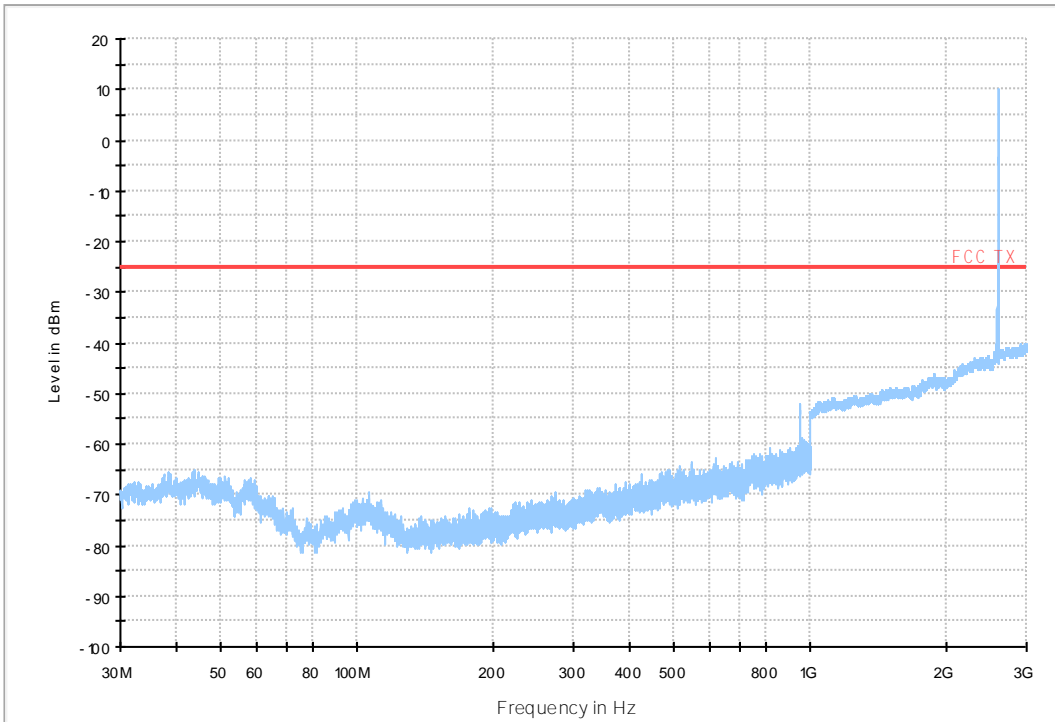

LTE TDD Band 38&41 RSE-TX-DIRECTOR ABOVE 1.5G\_L -25dBm limit

LTE TDD Band 38&41 RSE-TX-DIRECTOR ABOVE 1.5G\_H -25dBm limit

18G~26.5G RSE-TX-DIRECT OR ABOVE 1.5G PK

### 7.1.1.2 Test Bandwidth = 20

LTE TDD Band 38&41 RSE-TX-DIRECTOR ABOVE 1.5G\_L -25dBm limit

LTE TDD Band 38&41 RSE-TX-DIRECTOR ABOVE 1.5G\_H -25dBm limit

18G~26.5G RSE-TX-DIRECT OR ABOVE 1.5G PK

### 7.1.2 Test Band = BAND41\_ANT2

#### 7.1.2.1 Test Bandwidth = 5

LTE TDD Band 38&41 RSE-TX-DIRECTOR ABOVE 1.5G\_L -25dBm limit

LTE TDD Band 38&41 RSE-TX-DIRECTOR ABOVE 1.5G\_H -25dBm limit

18G~26.5G RSE-TX-DIRECT OR ABOVE 1.5G PK

7.1.2.2 Test Bandwidth = 20