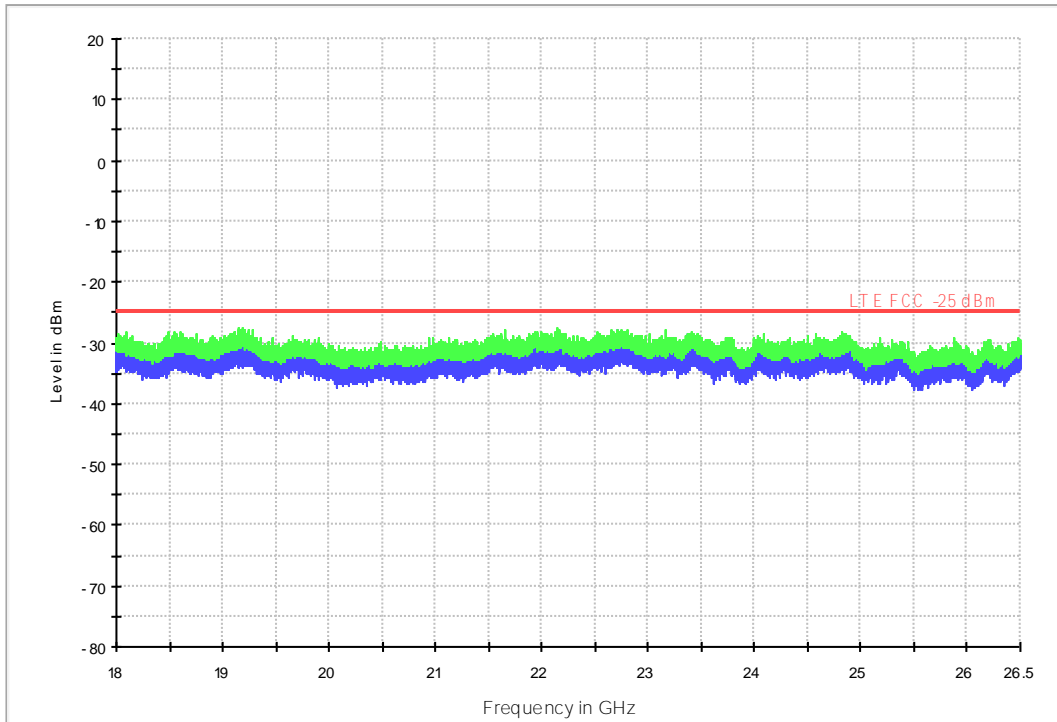

LTE TDD Band 38&41 RSE-TX-DIRECTOR ABOVE 1.5G\_L -25dBm limit

LTE TDD Band 38&41 RSE-TX-DIRECTOR ABOVE 1.5G\_H -25dBm limit

18G~26.5G RSE-TX-DIRECT OR ABOVE 1.5G PK

### 7.1.1.2 Test Bandwidth = 20

LTE TDD Band 38&41 RSE-TX-DIRECTOR ABOVE 1.5G\_L -25dBm limit

LTE TDD Band 38&41 RSE-TX-DIRECTOR ABOVE 1.5G\_H -25dBm limit

18G~26.5G RSE-TX-DIRECT OR ABOVE 1.5G PK

### 7.1.2 Test Band = BAND41\_ANT2

#### 7.1.2.1 Test Bandwidth = 5

LTE TDD Band 38&41 RSE-TX-DIRECTOR ABOVE 1.5G\_L -25dBm limit

LTE TDD Band 38&41 RSE-TX-DIRECTOR ABOVE 1.5G\_H -25dBm limit

18G~26.5G RSE-TX-DIRECT OR ABOVE 1.5G PK

7.1.2.2 Test Bandwidth = 20