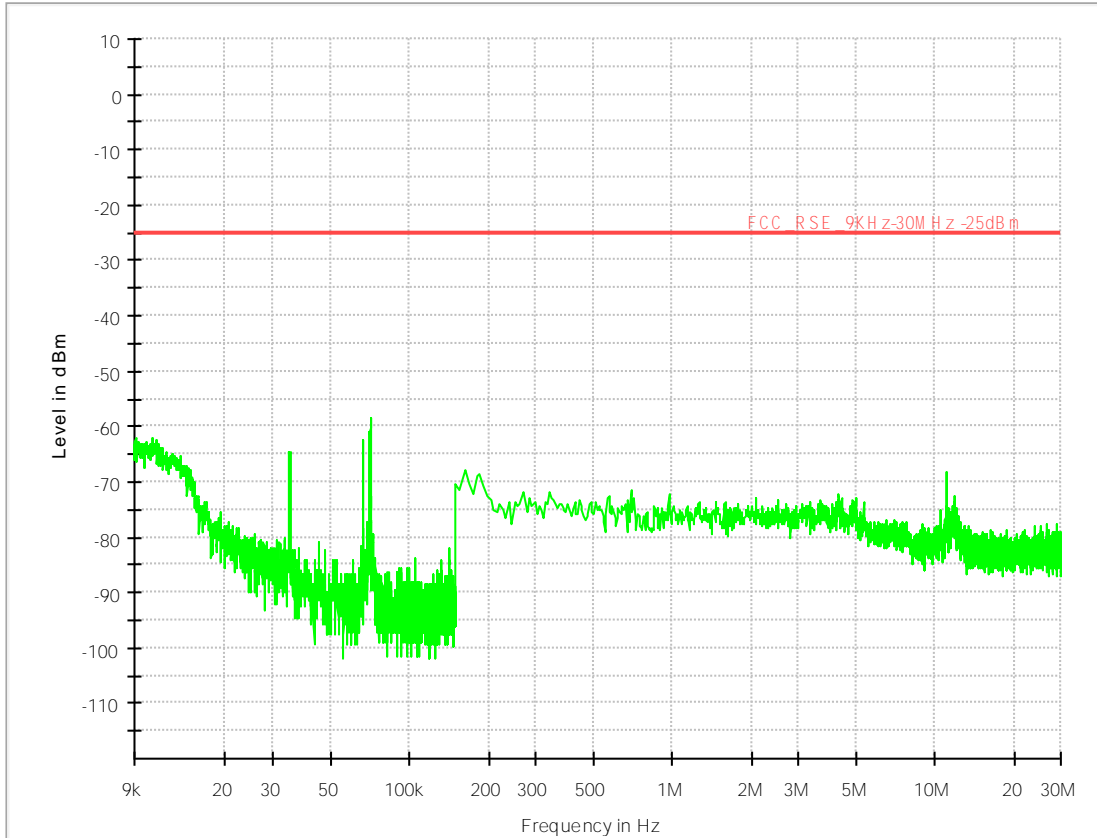

LTE TDD Band 38&41 RSE-TX-DIRECTOR ABOVE 1.5G\_L -25dBm limit

LTE TDD Band 38&41 RSE-TX-DIRECTOR ABOVE 1.5G\_H -25dBm limit

18G~26.5G RSE-TX-DIRECT OR ABOVE 1.5G PK

### 7.1.1.2 Test Bandwidth = 20

LTE TDD Band 38&41 RSE-TX-DIRECTOR ABOVE 1.5G\_L -25dBm limit

LTE TDD Band 38&41 RSE-TX-DIRECTOR ABOVE 1.5G\_H -25dBm limit

18G~26.5G RSE-TX-DIRECT OR ABOVE 1.5G PK

### 7.1.2 Test Band = BAND41\_ANT2

#### 7.1.2.1 Test Bandwidth = 5

LTE TDD Band 38&41 RSE-TX-DIRECTOR ABOVE 1.5G\_L -25dBm limit

LTE TDD Band 38&41 RSE-TX-DIRECTOR ABOVE 1.5G\_H -25dBm limit

18G~26.5G RSE-TX-DIRECT OR ABOVE 1.5G PK

7.1.2.2 Test Bandwidth = 20