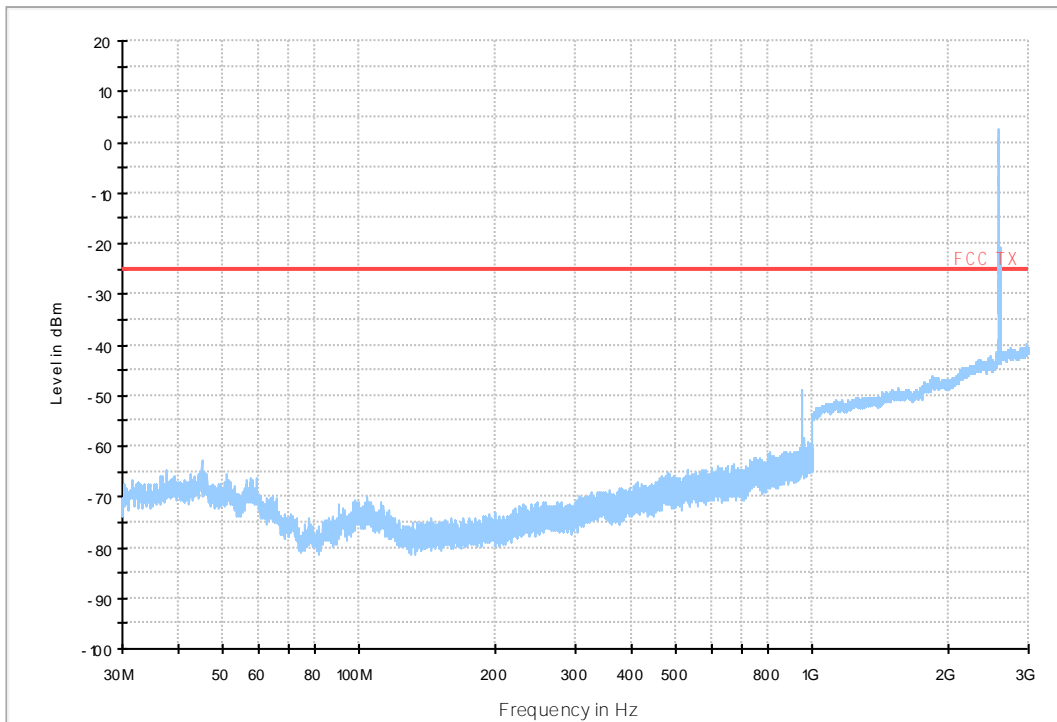

#### 7.1.2.1 Test Bandwidth = 5

LTE TDD Band 38&41 RSE-TX-DIRECTOR ABOVE 1.5G\_L -25dBm limit

LTE TDD Band 38&41 RSE-TX-DIRECTOR ABOVE 1.5G\_H -25dBm limit

18G~26.5G RSE-TX-DIRECT OR ABOVE 1.5G PK

7.1.2.2 Test Bandwidth = 20

LTE TDD Band 38&41 RSE-TX-DIRECTOR ABOVE 1.5G\_L -25dBm limit

LTE TDD Band 38&41 RSE-TX-DIRECTOR ABOVE 1.5G\_H -25dBm limit

18G~26.5G RSE-TX-DIRECT OR ABOVE 1.5G PK