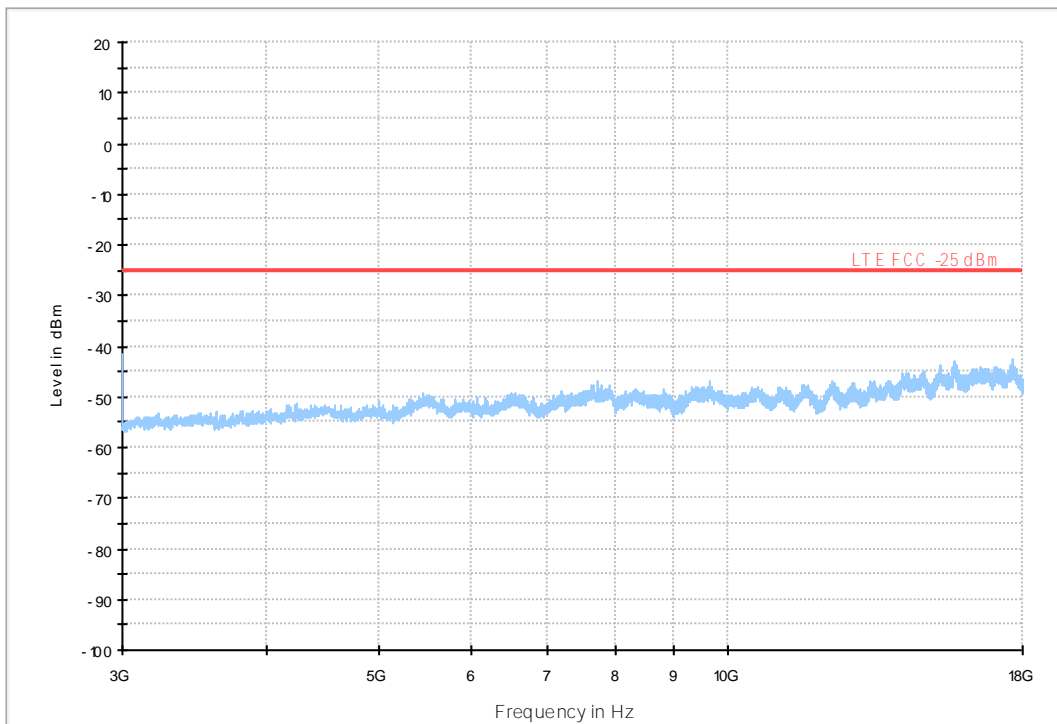

#### 7.1.2.1 Test Bandwidth = 5

LTE TDD Band 38&41 RSE-TX-DIRECTOR ABOVE 1.5G\_L -25dBm limit

LTE TDD Band 38&41 RSE-TX-DIRECTOR ABOVE 1.5G\_H -25dBm limit

18G~26.5G RSE-TX-DIRECT OR ABOVE 1.5G PK

7.1.2.2 Test Bandwidth = 20

LTE TDD Band 38&41 RSE-TX-DIRECTOR ABOVE 1.5G\_L -25dBm limit

LTE TDD Band 38&41 RSE-TX-DIRECTOR ABOVE 1.5G\_H -25dBm limit

18G~26.5G RSE-TX-DIRECT OR ABOVE 1.5G PK