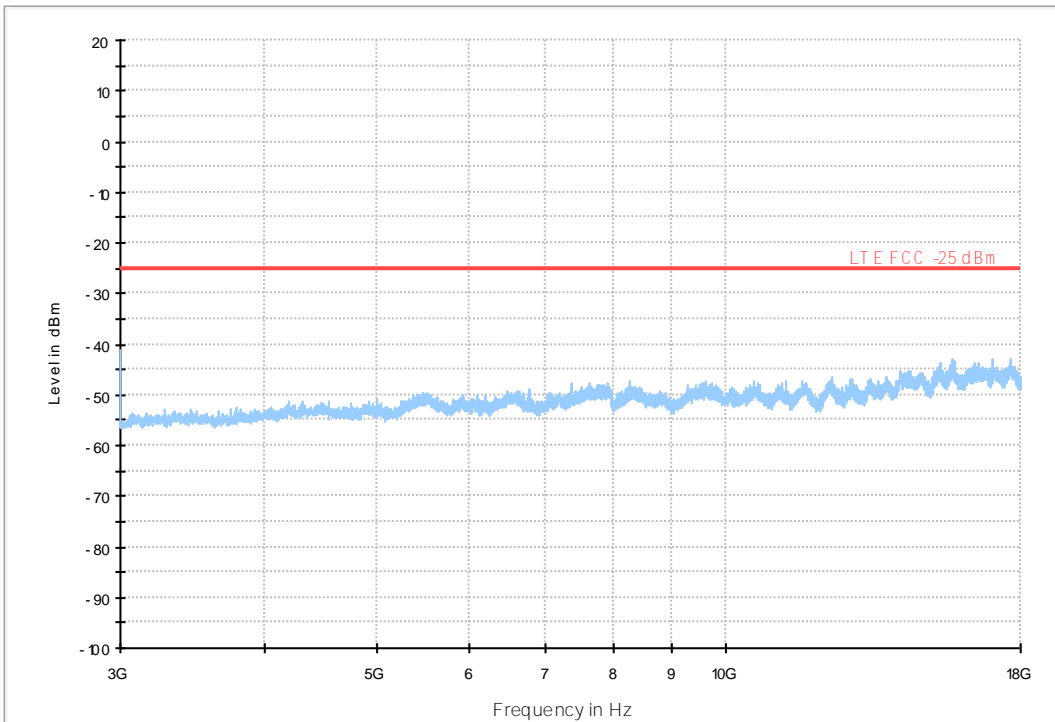

LTE TDD Band 38&41 RSE-TX-DIRECTOR ABOVE 1.5G\_L -25dBm limit

LTE TDD Band 38&41 RSE-TX-DIRECTOR ABOVE 1.5G\_H -25dBm limit

18G~26.5G RSE-TX-DIRECT OR ABOVE 1.5G PK

### 7.1.1.2 Test Bandwidth = 20

LTE TDD Band 38&41 RSE-TX-DIRECTOR ABOVE 1.5G\_L -25dBm limit

LTE TDD Band 38&41 RSE-TX-DIRECTOR ABOVE 1.5G\_H -25dBm limit

18G~26.5G RSE-TX-DIRECT OR ABOVE 1.5G PK