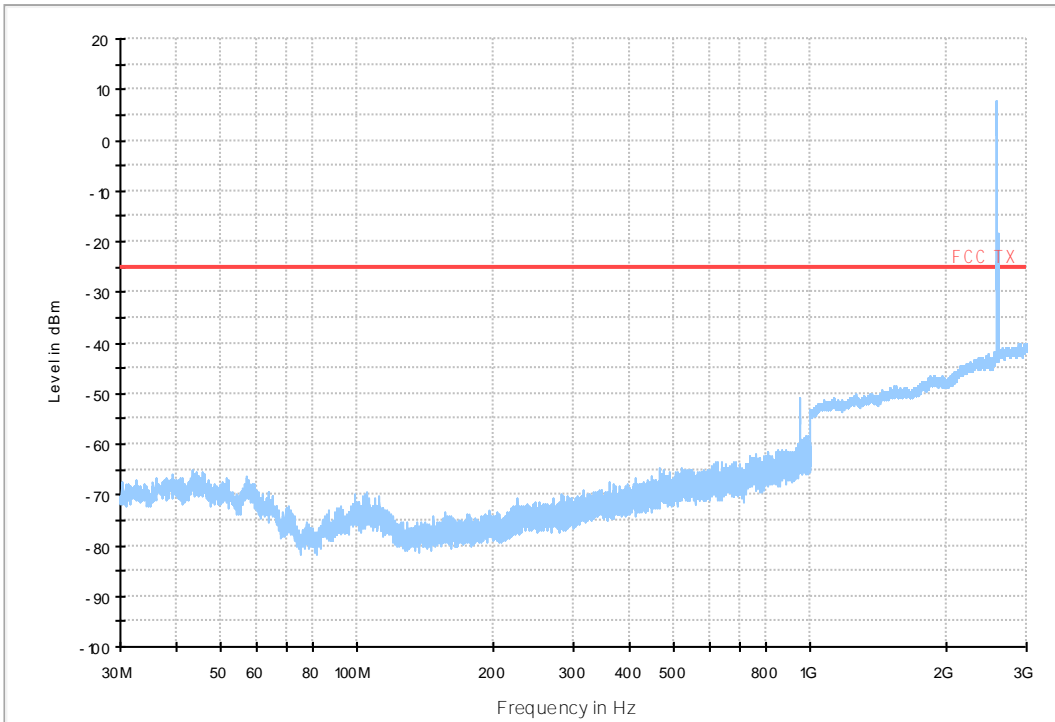

LTE TDD Band 38&41 RSE-TX-DIRECTOR ABOVE 1.5G\_L -25dBm limit

LTE TDD Band 38&41 RSE-TX-DIRECTOR ABOVE 1.5G\_H -25dBm limit

18G~26.5G RSE-TX-DIRECT OR ABOVE 1.5G PK

### 7.1.1.2 Test Bandwidth = 20

LTE TDD Band 38&41 RSE-TX-DIRECTOR ABOVE 1.5G\_L -25dBm limit

LTE TDD Band 38&41 RSE-TX-DIRECTOR ABOVE 1.5G\_H -25dBm limit

18G~26.5G RSE-TX-DIRECT OR ABOVE 1.5G PK