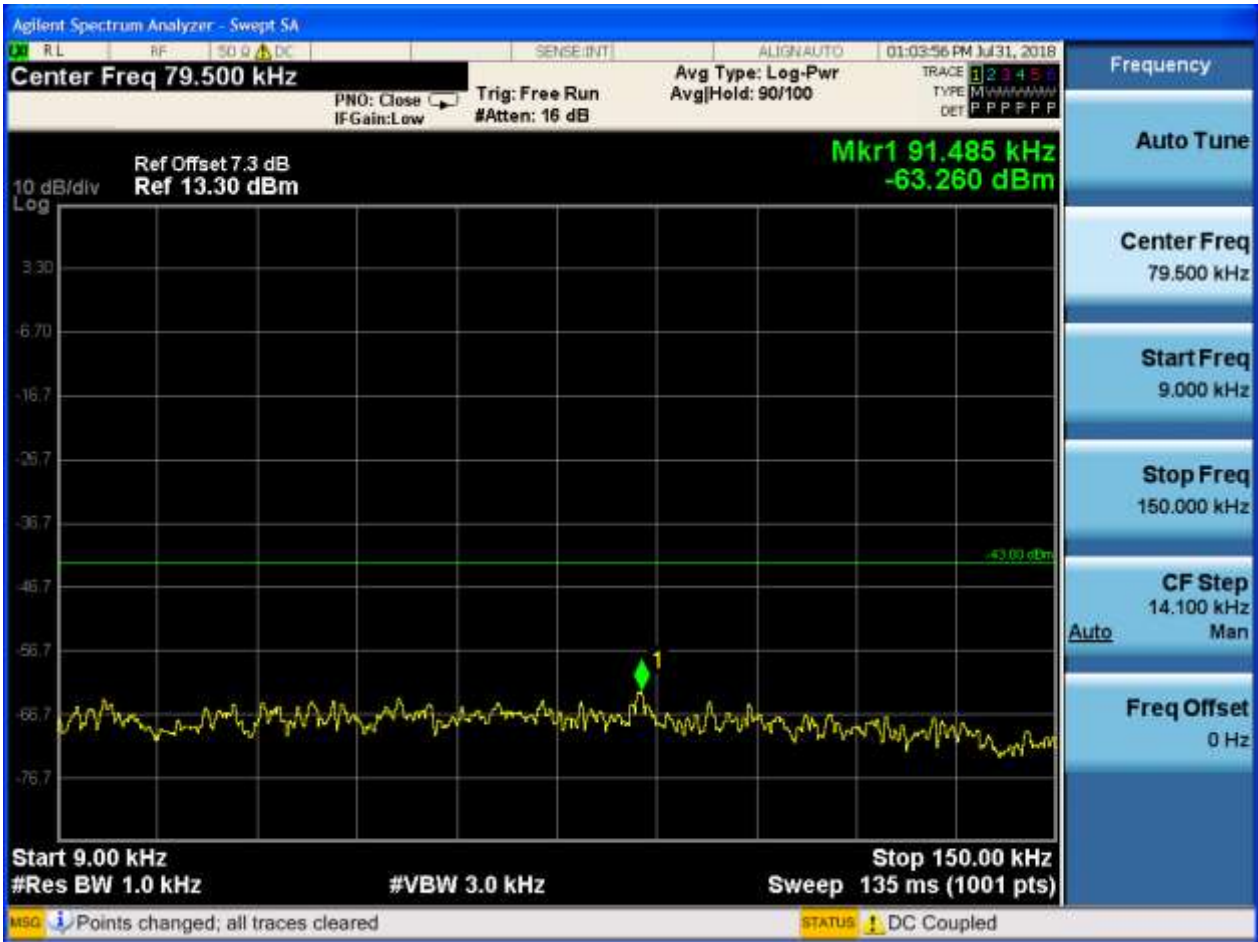

6.1.1.2.5.2 Test Channel = MCH

6.1.1.2.5.2.1 Test RB = RB1#0

6.1.1.2.5.3 Test Channel = HCH

6.1.1.2.5.3.1 Test RB = RB1#0

6.1.1.2.6 Test Bandwidth = 20

6.1.1.2.6.1 Test Channel = LCH

6.1.1.2.6.1.1 Test RB = RB1#0

6.1.1.2.6.2 Test Channel = MCH

6.1.1.2.6.2.1 Test RB = RB1#0

6.1.1.2.6.3 Test Channel = HCH

6.1.1.2.6.3.1 Test RB = RB1#0