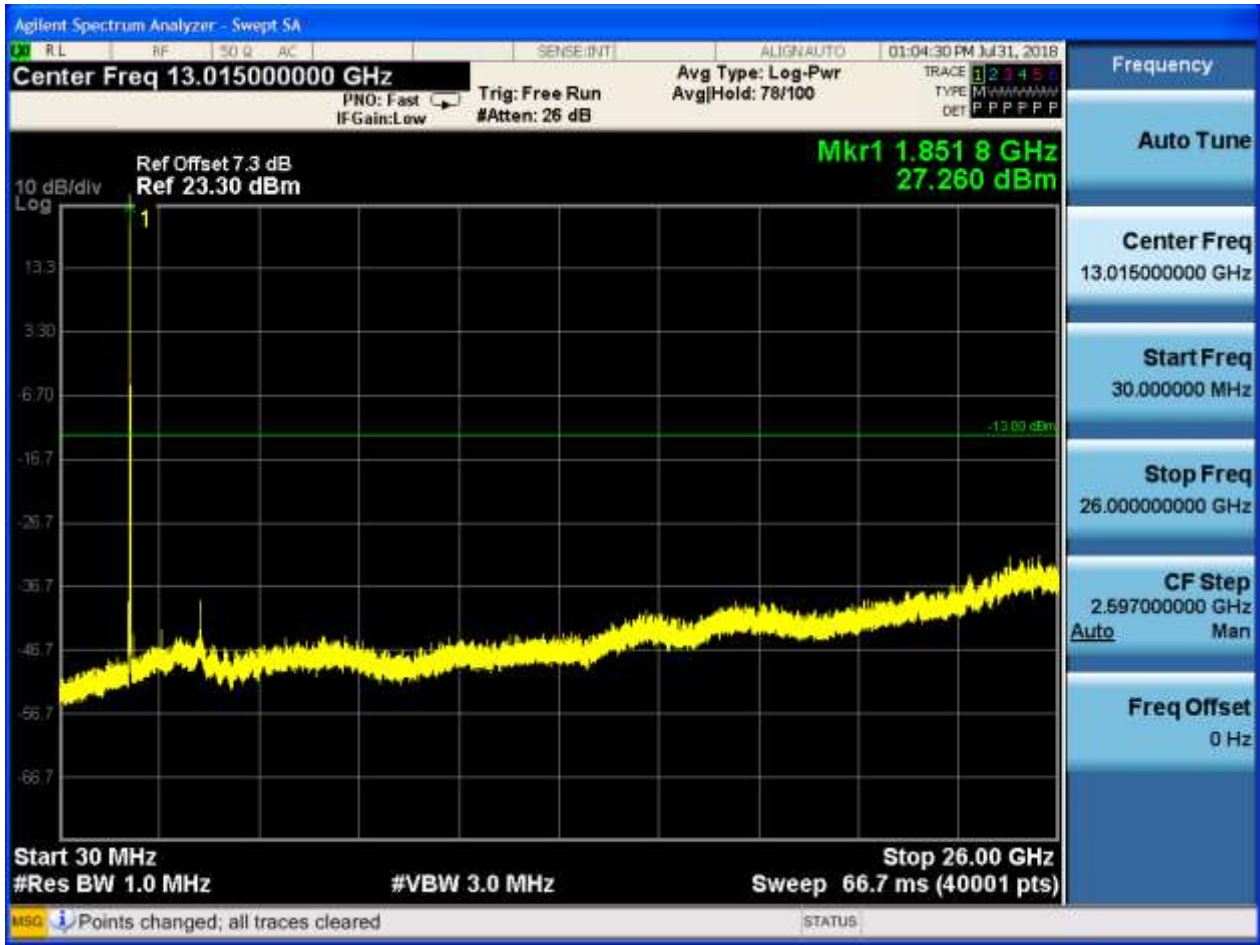

6.1.1.2.5.2 Test Channel = MCH

6.1.1.2.5.2.1 Test RB = RB1#0

6.1.1.2.5.3 Test Channel = HCH

6.1.1.2.5.3.1 Test RB = RB1#0

6.1.1.2.6 Test Bandwidth = 20

6.1.1.2.6.1 Test Channel = LCH

6.1.1.2.6.1.1 Test RB = RB1#0

6.1.1.2.6.2 Test Channel = MCH

6.1.1.2.6.2.1 Test RB = RB1#0

6.1.1.2.6.3 Test Channel = HCH

6.1.1.2.6.3.1 Test RB = RB1#0

### 7.1 For LTE