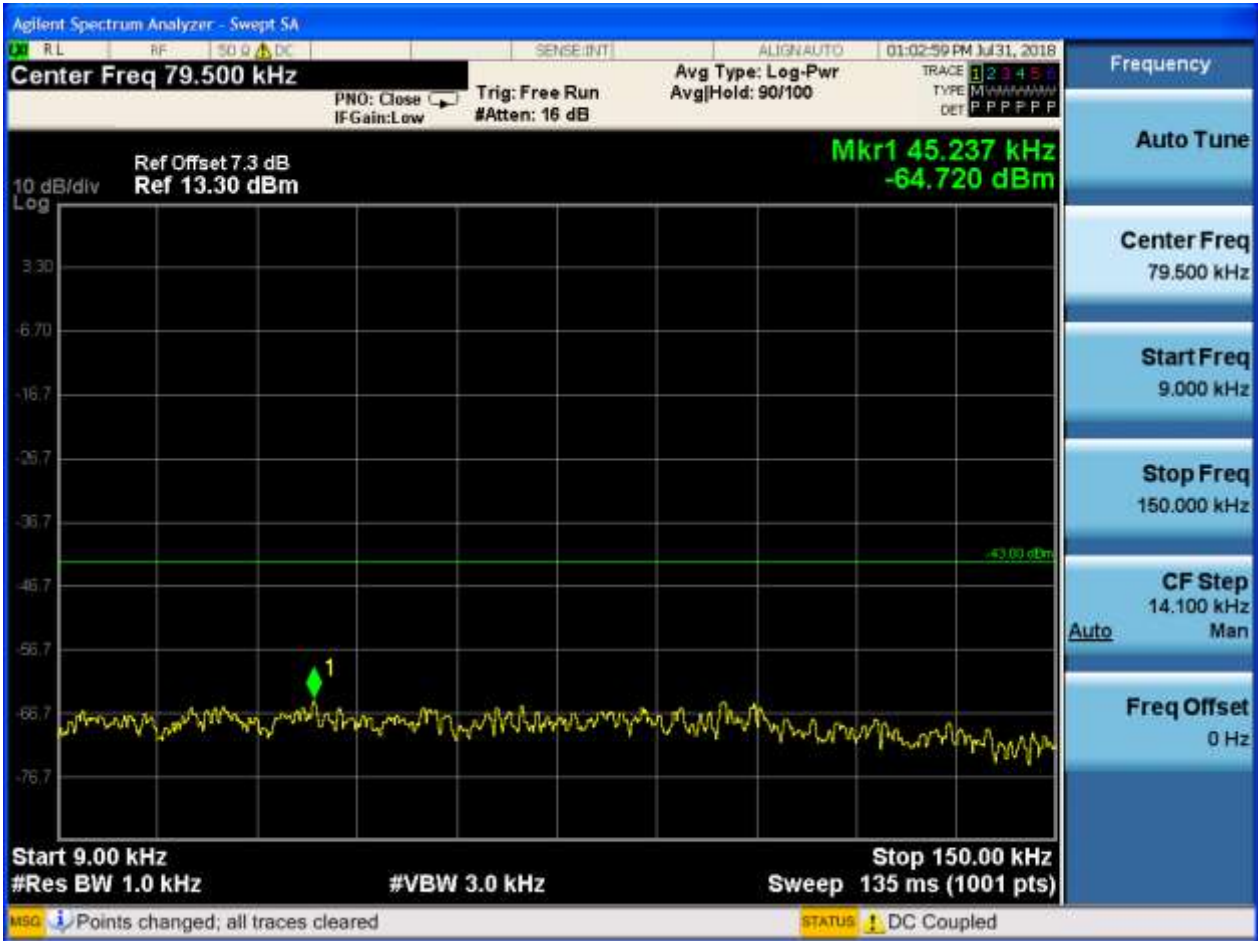

6.1.1.2.5.2 Test Channel = MCH

6.1.1.2.5.2.1 Test RB = RB1#0

6.1.1.2.5.3 Test Channel = HCH

6.1.1.2.5.3.1 Test RB = RB1#0

6.1.1.2.6 Test Bandwidth = 20

6.1.1.2.6.1 Test Channel = LCH

6.1.1.2.6.1.1 Test RB = RB1#0

6.1.1.2.6.2 Test Channel = MCH

6.1.1.2.6.2.1 Test RB = RB1#0

6.1.1.2.6.3 Test Channel = HCH

6.1.1.2.6.3.1 Test RB = RB1#0