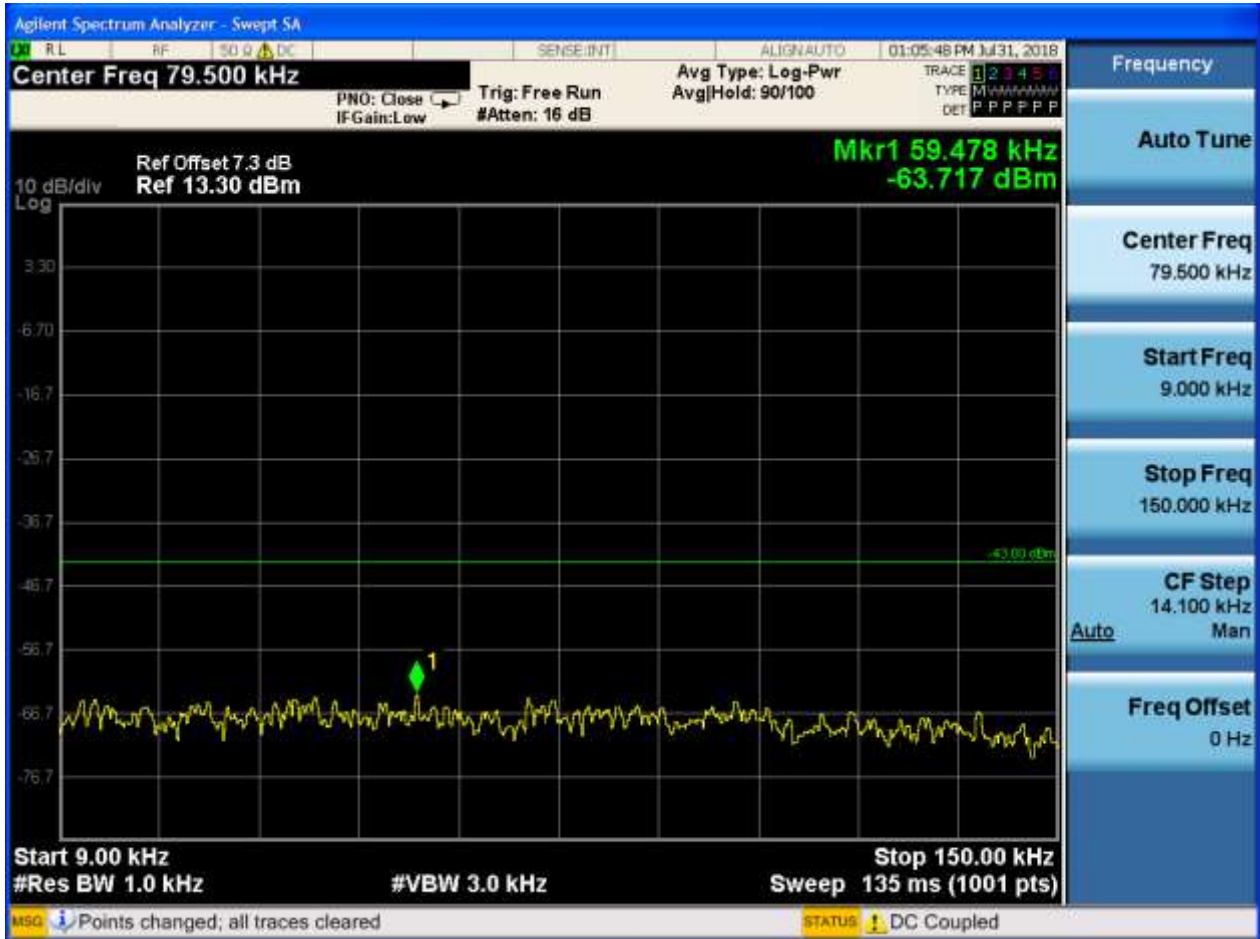

6.1.1.2.6.2 Test Channel = MCH

6.1.1.2.6.2.1 Test RB = RB1#0

6.1.1.2.6.3 Test Channel = HCH

6.1.1.2.6.3.1 Test RB = RB1#0

### 7.1 For LTE