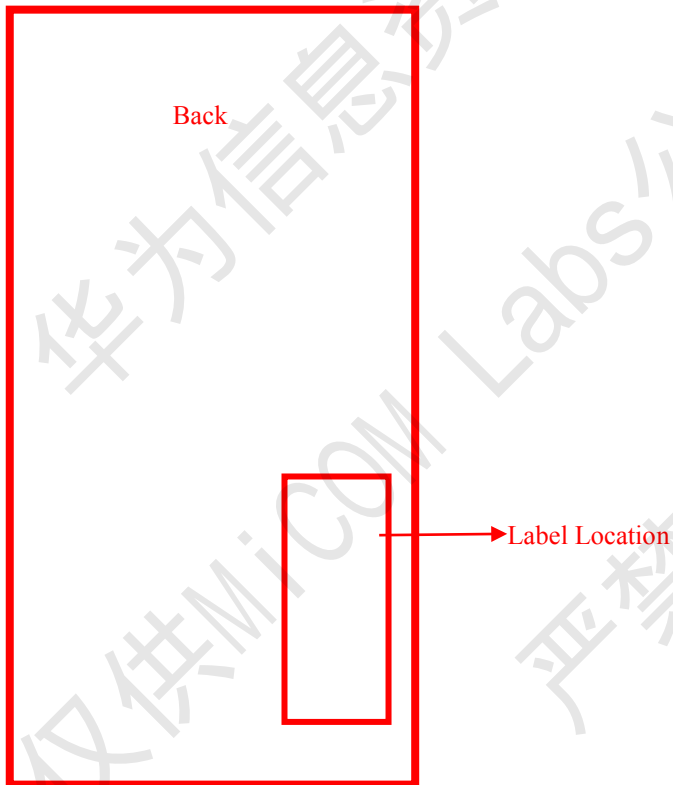

Label and Label Location of JAT-LX3

Label and Label Location:

FCC ID electronic label

Settings-->System-->Certification logos

Settings

-  **Sounds**
Do not disturb, Ringtone, Vibrate >
-  **Notifications**
Badges, Lock screen notifications >
-  **Apps**
Permissions, Default apps >
-  **Battery**
Power saving mode, Battery usage >
-  **Storage**
Storage cleaner >
-  **Digital balance**
Screen time management >