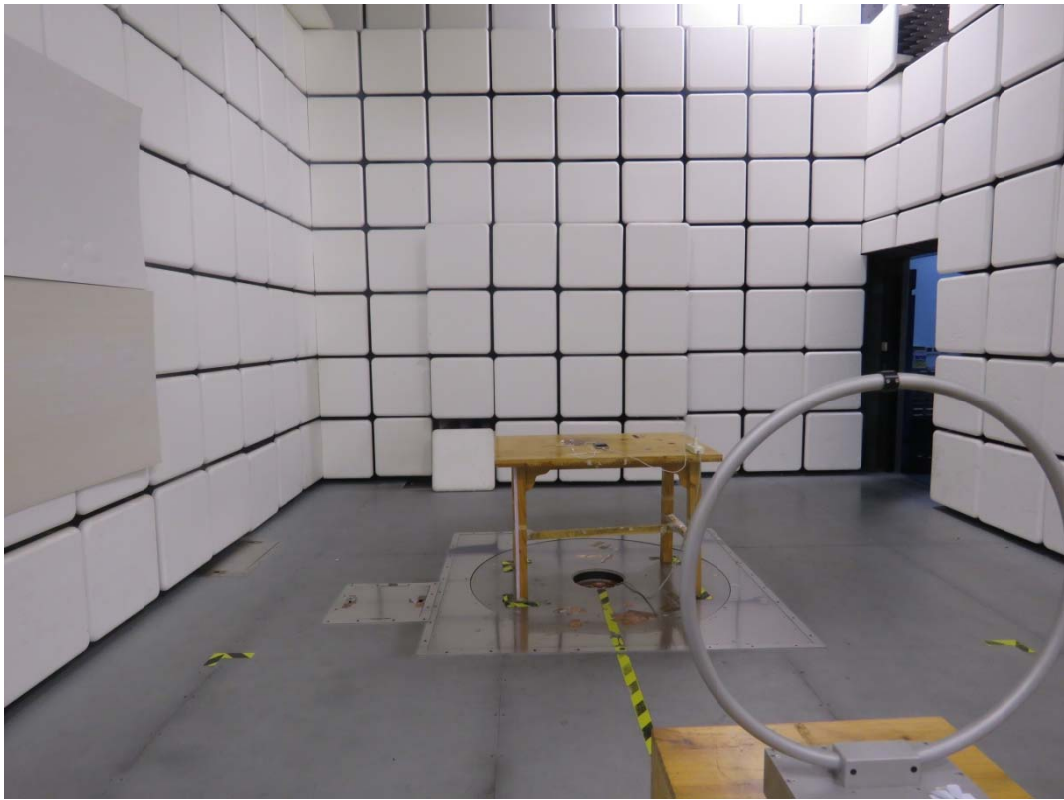

## ANNEX A: Part15C Test Setup

### A.1 Test Setup

9KHz-30MHz

Below 1GHz

1GHz to 18GHz

18GHz to 26.5GHz

**Picture 2 Radiated Emission Test Setup**

**Picture 3 Conducted Emission Test Setup**