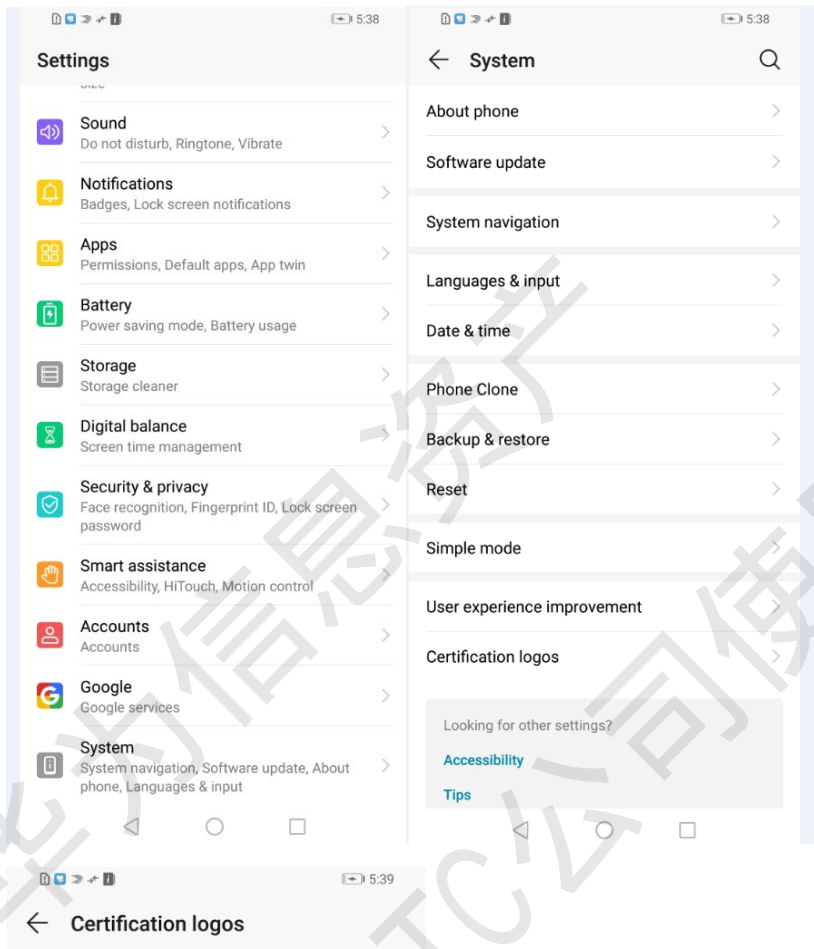

Label and Label Location:

FCC ID electronic label:

Settings-->System-->Certification logos

United States of America
FCC ID:QISHRY-LX2

Huawei Technologies Co., Ltd.
Model: HRY-LX2