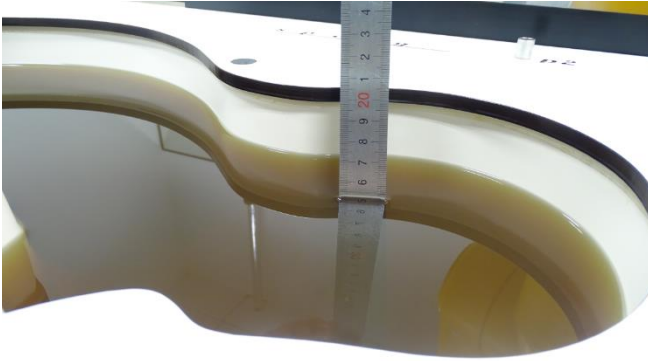

## Appendix D. Photo documentation

Table of contents
Test Facility
Test Positions
Liquid depth

Photo 9: Back Side 15mm

Photo 10: Front Side 10mm

Photo 11: Back Side 10mm

Photo 12: Left Side 10mm

Photo 13: Right Side 10mm

Photo 14: Top Side 10mm

Photo 15: Bottom Side 10mm

## Liquid depth

Photo 16: HBBL600-6000MHz Depth (15.1cm)

Photo 17: MBBL600-6000MHz Depth (15.2cm)