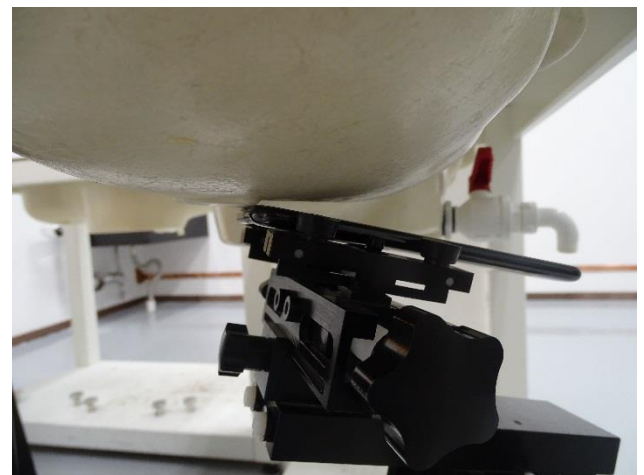

## Appendix D. Photo documentation

Table of contents
Test Facility
Test Positions
Liquid depth

## Test Facility

Photo 1: Measurement System DASYS

## Test Positions

Photo 2: Front View

Photo 3: Back View

Photo 4: Left Cheek

Photo 5: Left tilt

Photo 6: Right Cheek

Photo 7: Right tilt

Photo 8: Front Side 15mm

Photo 9: Back Side 15mm

Photo 10: Front Side 10mm

Photo 11: Back Side 10mm

Photo 12: Left Side 10mm

Photo 13: Right Side 10mm

Photo 14: Top Side 10mm

Photo 15: Bottom Side 10mm