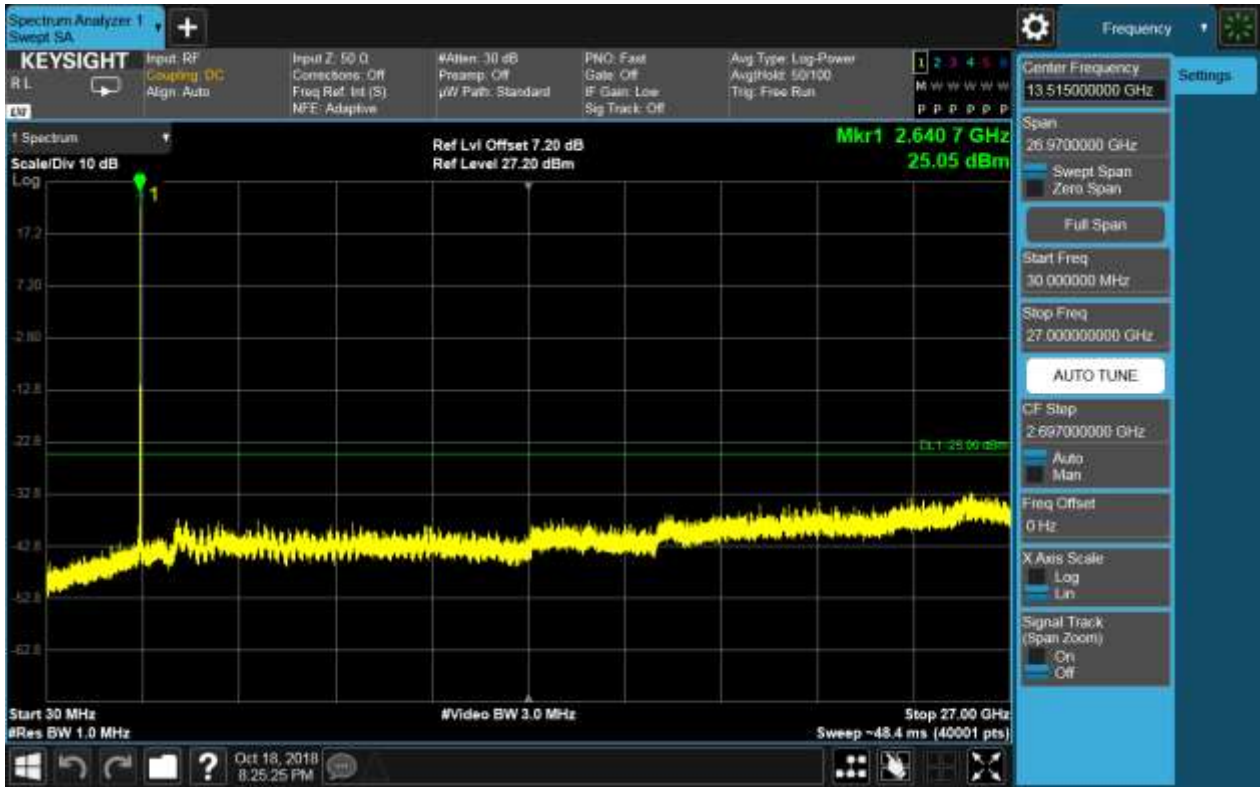

6.1.1.2.2.3 Test Channel = HCH

6.1.1.2.2.3.1 Test RB = RB1#0

6.1.1.2.3 Test Bandwidth = 15

6.1.1.2.3.1 Test Channel = LCH

6.1.1.2.3.1.1 Test RB = RB1#0

6.1.1.2.3.2 Test Channel = MCH

6.1.1.2.3.2.1 Test RB = RB1#0

6.1.1.2.3.3 Test Channel = HCH

6.1.1.2.3.3.1 Test RB = RB1#0

6.1.1.2.4 Test Bandwidth = 20

6.1.1.2.4.1 Test Channel = LCH

6.1.1.2.4.1.1 Test RB = RB1#0

6.1.1.2.4.2 Test Channel = MCH

6.1.1.2.4.2.1 Test RB = RB1#0