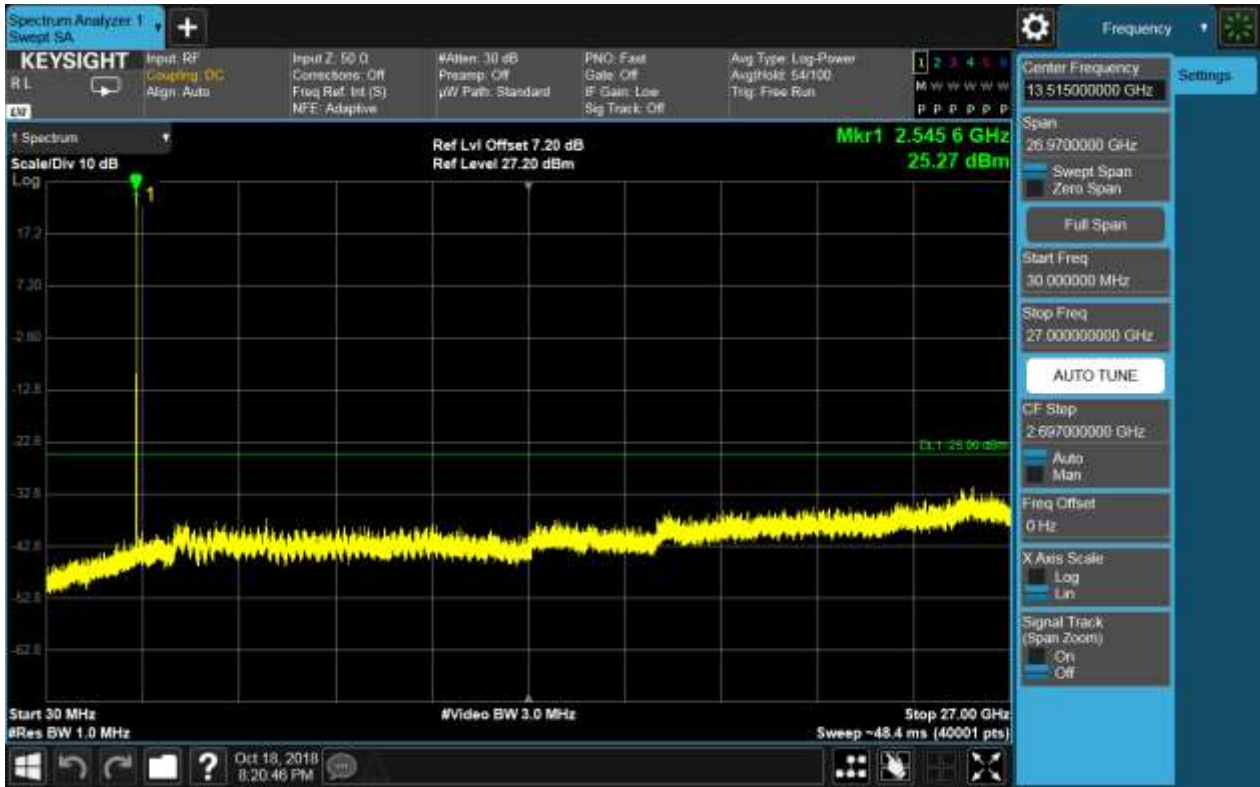

6.1.1.2.1.3 Test Channel = HCH

6.1.1.2.1.3.1 Test RB = RB1#0

6.1.1.2.2 Test Bandwidth = 10

6.1.1.2.2.1 Test Channel = LCH

6.1.1.2.2.1.1 Test RB = RB1#0

6.1.1.2.2.2 Test Channel = MCH

6.1.1.2.2.2.1 Test RB = RB1#0

6.1.1.2.2.3 Test Channel = HCH

6.1.1.2.2.3.1 Test RB = RB1#0

6.1.1.2.3 Test Bandwidth = 15

6.1.1.2.3.1 Test Channel = LCH

6.1.1.2.3.1.1 Test RB = RB1#0

6.1.1.2.3.2 Test Channel = MCH

6.1.1.2.3.2.1 Test RB = RB1#0