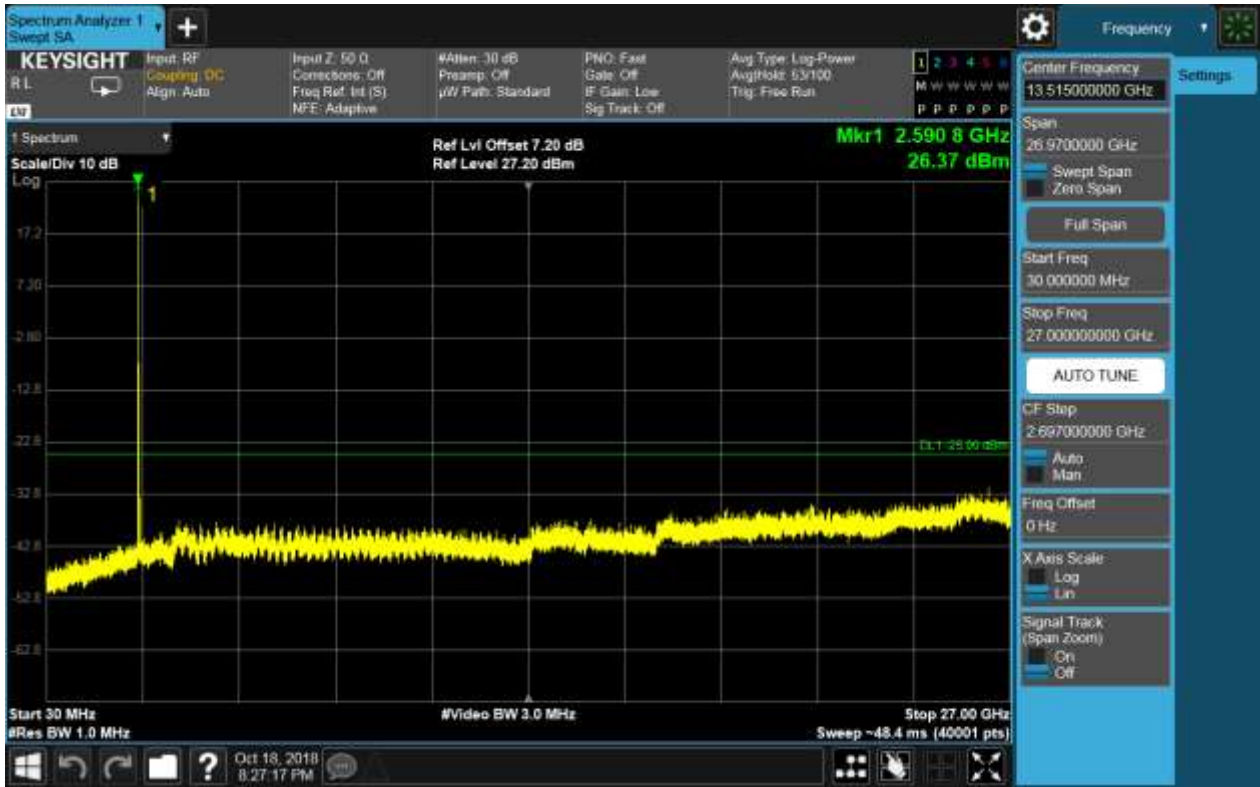

6.1.1.2.3.3 Test Channel = HCH

6.1.1.2.3.3.1 Test RB = RB1#0

6.1.1.2.4 Test Bandwidth = 20

6.1.1.2.4.1 Test Channel = LCH

6.1.1.2.4.1.1 Test RB = RB1#0

6.1.1.2.4.2 Test Channel = MCH

6.1.1.2.4.2.1 Test RB = RB1#0

6.1.1.2.4.3 Test Channel = HCH

6.1.1.2.4.3.1 Test RB = RB1#0

7Appendix_G: Frequency Stability

7.1 For LTE

7.1.1Frequency Error vs. Voltage:

Test Band	Test Mode	Test Bandwidth (MHz)	Test Channel	Test Temp.	Test Volt.	Freq. Error [Hz]	Freq. vs. rated [ppm]	Verdict
BAND41	LTE/TM1	5	LCH	TN	VL	-26.87	-0.01055	PASS
					VN	-23.27	-0.00913	PASS
					VH	-26.64	-0.01046	PASS
			MCH	TN	VL	-28.1	-0.01081	PASS
					VN	-16.39	-0.0063	PASS
					VH	-21.49	-0.00827	PASS
			HCH	TN	VL	-19.31	-0.00728	PASS
					VN	-20.86	-0.00786	PASS
					VH	-11.1	-0.00418	PASS
		10	LCH	TN	VL	-21.57	-0.00846	PASS
					VN	-13.8	-0.00541	PASS
					VH	-10.04	-0.00394	PASS
			MCH	TN	VL	-8.8	-0.00338	PASS
					VN	-5.48	-0.00211	PASS
					VH	-11.53	-0.00443	PASS
			HCH	TN	VL	-8.38	-0.00316	PASS
					VN	-8.01	-0.00302	PASS
					VH	-14.19	-0.00535	PASS
		15	LCH	TN	VL	-17.52	-0.00686	PASS
					VN	-23.55	-0.00923	PASS
					VH	-16.84	-0.0066	PASS
			MCH	TN	VL	-7.87	-0.00303	PASS
					VN	-7.55	-0.0029	PASS
					VH	-3.48	-0.00134	PASS
			HCH	TN	VL	-13.79	-0.00521	PASS
					VN	-11.22	-0.00424	PASS
					VH	-9.2	-0.00347	PASS
		20	LCH	TN	VL	-8.61	-0.00337	PASS
					VN	-14.13	-0.00553	PASS
					VH	-10.91	-0.00427	PASS