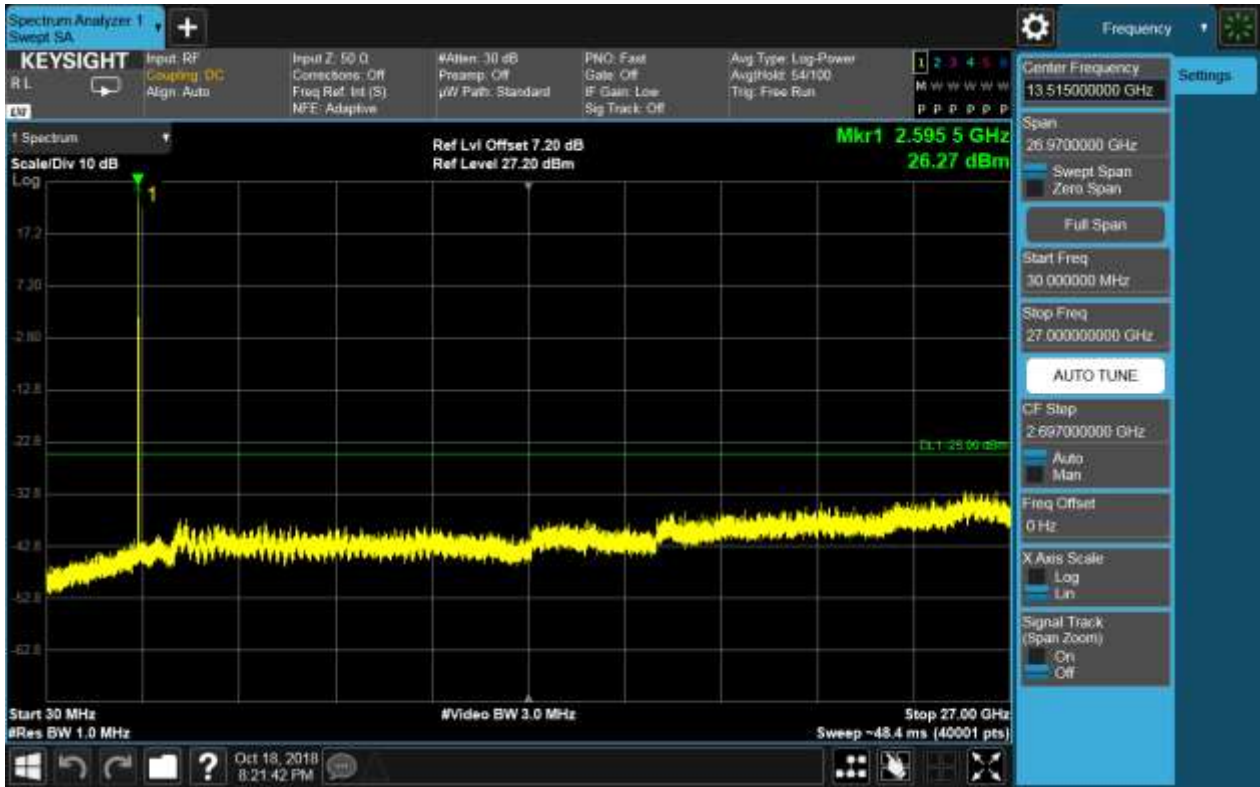

6.1.1.2.1.3 Test Channel = HCH

6.1.1.2.1.3.1 Test RB = RB1#0

6.1.1.2.2 Test Bandwidth = 10

6.1.1.2.2.1 Test Channel = LCH

6.1.1.2.2.1.1 Test RB = RB1#0

6.1.1.2.2.2 Test Channel = MCH

6.1.1.2.2.2.1 Test RB = RB1#0

6.1.1.2.2.3 Test Channel = HCH

6.1.1.2.2.3.1 Test RB = RB1#0

6.1.1.2.3 Test Bandwidth = 15

6.1.1.2.3.1 Test Channel = LCH

6.1.1.2.3.1.1 Test RB = RB1#0

6.1.1.2.3.2 Test Channel = MCH

6.1.1.2.3.2.1 Test RB = RB1#0