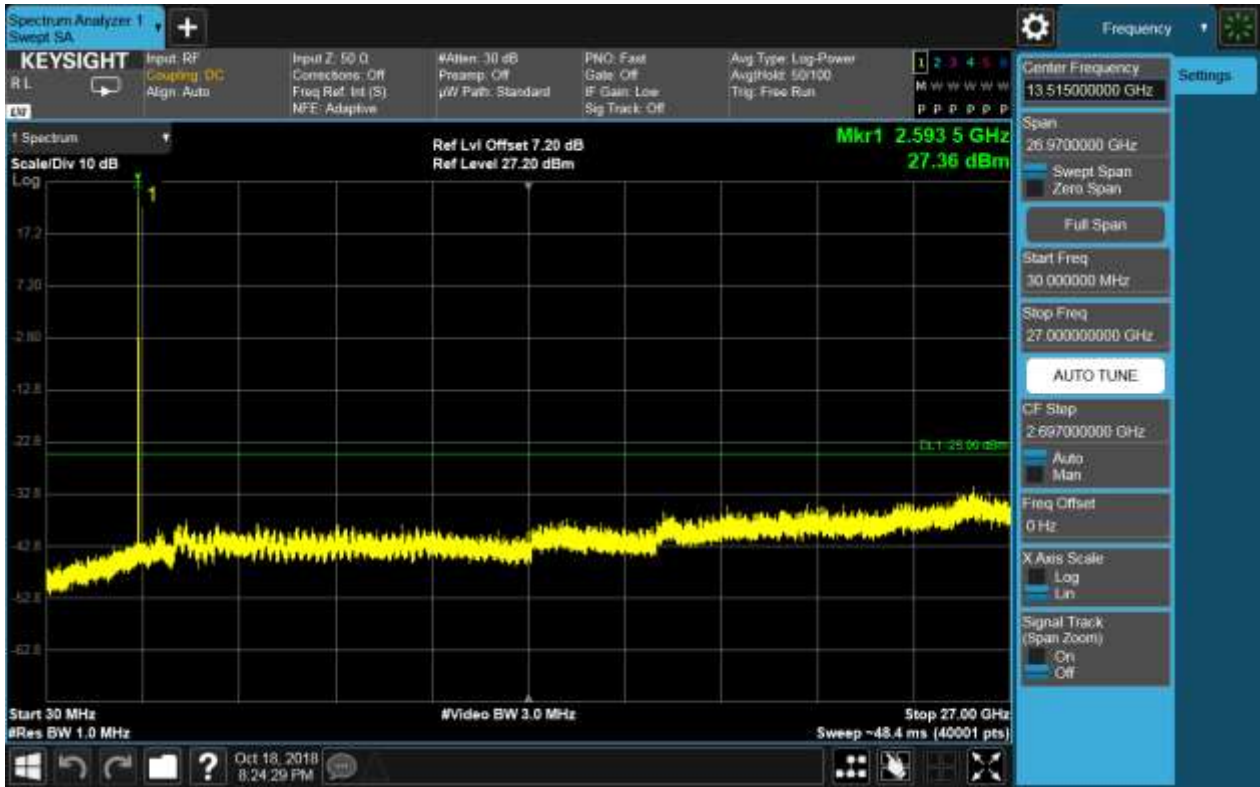

6.1.1.2.2.3 Test Channel = HCH

6.1.1.2.2.3.1 Test RB = RB1#0

6.1.1.2.3 Test Bandwidth = 15

6.1.1.2.3.1 Test Channel = LCH

6.1.1.2.3.1.1 Test RB = RB1#0

6.1.1.2.3.2 Test Channel = MCH

6.1.1.2.3.2.1 Test RB = RB1#0

6.1.1.2.3.3 Test Channel = HCH

6.1.1.2.3.3.1 Test RB = RB1#0

6.1.1.2.4 Test Bandwidth = 20

6.1.1.2.4.1 Test Channel = LCH

6.1.1.2.4.1.1 Test RB = RB1#0

6.1.1.2.4.2 Test Channel = MCH

6.1.1.2.4.2.1 Test RB = RB1#0