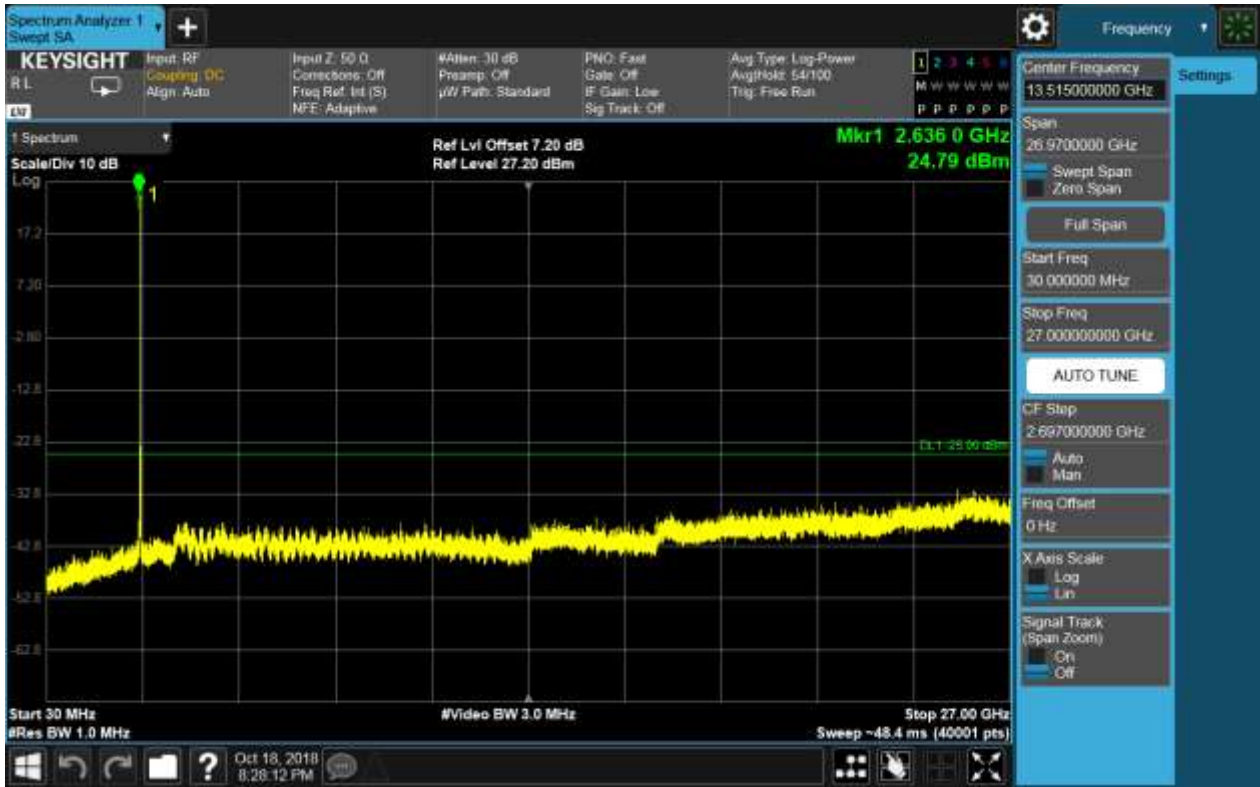

6.1.1.2.3.3 Test Channel = HCH

6.1.1.2.3.3.1 Test RB = RB1#0

6.1.1.2.4 Test Bandwidth = 20

6.1.1.2.4.1 Test Channel = LCH

6.1.1.2.4.1.1 Test RB = RB1#0

6.1.1.2.4.2 Test Channel = MCH

6.1.1.2.4.2.1 Test RB = RB1#0

6.1.1.2.4.3 Test Channel = HCH

6.1.1.2.4.3.1 Test RB = RB1#0

7Appendix_G: Frequency Stability

7.1 For LTE

7.1.1Frequency Error vs. Voltage:

Test Band	Test Mode	Test Bandwidth (MHz)	Test Channel	Test Temp.	Test Volt.	Freq. Error [Hz]	Freq. vs. rated [ppm]	Verdict
BAND41	LTE/TM1	5	LCH	TN	VL	-26.87	-0.01055	PASS
					VN	-23.27	-0.00913	PASS
					VH	-26.64	-0.01046	PASS
			MCH	TN	VL	-28.1	-0.01081	PASS
					VN	-16.39	-0.0063	PASS
					VH	-21.49	-0.00827	PASS
			HCH	TN	VL	-19.31	-0.00728	PASS
					VN	-20.86	-0.00786	PASS
					VH	-11.1	-0.00418	PASS
		10	LCH	TN	VL	-21.57	-0.00846	PASS
					VN	-13.8	-0.00541	PASS
					VH	-10.04	-0.00394	PASS
			MCH	TN	VL	-8.8	-0.00338	PASS
					VN	-5.48	-0.00211	PASS
					VH	-11.53	-0.00443	PASS
			HCH	TN	VL	-8.38	-0.00316	PASS
					VN	-8.01	-0.00302	PASS
					VH	-14.19	-0.00535	PASS
		15	LCH	TN	VL	-17.52	-0.00686	PASS
					VN	-23.55	-0.00923	PASS
					VH	-16.84	-0.0066	PASS
			MCH	TN	VL	-7.87	-0.00303	PASS
					VN	-7.55	-0.0029	PASS
					VH	-3.48	-0.00134	PASS
			HCH	TN	VL	-13.79	-0.00521	PASS
					VN	-11.22	-0.00424	PASS
					VH	-9.2	-0.00347	PASS
		20	LCH	TN	VL	-8.61	-0.00337	PASS
					VN	-14.13	-0.00553	PASS
					VH	-10.91	-0.00427	PASS