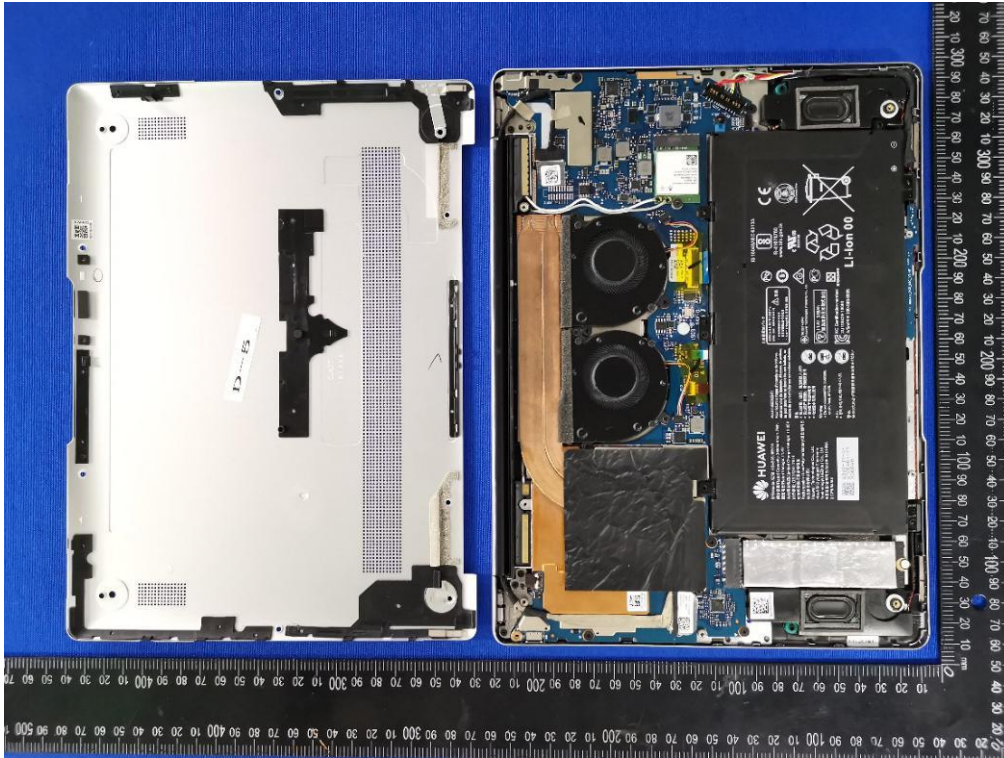

ANNEX D EUT INTERNAL PHOTOS

EUT UNCOVER VIEW

EUT UNCOVER VIEW

EUT UNCOVER VIEW

EUT UNCOVER VIEW

EUT UNCOVER VIEW

MAIN BOARD TOP VIEW

MAIN BOARD REAR VIEW

RF Module TOP VIEW (WITH SHIELDING)

RF Module REAR VIEW (WITH SHIELDING)

RF Module TOP VIEW (WITHOUT SHIELDING)

RF Module REAR VIEW (WITHOUT SHIELDING)

ANTENNA

Battery Photo