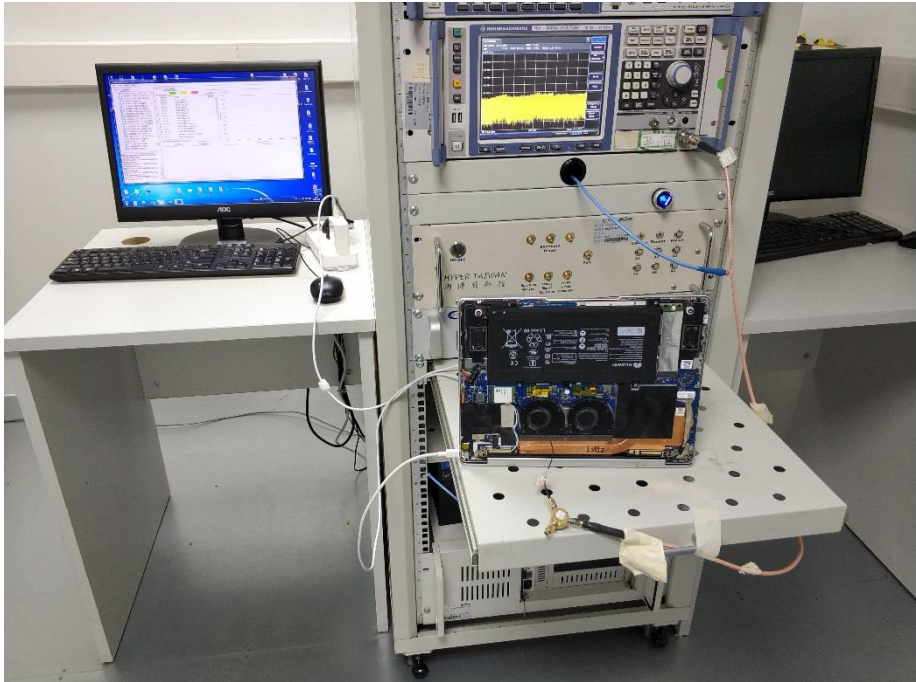

ANNEX B TEST SETUP PHOTOS

1 Radiated Test Photo

Below 30 MHz

30 MHz-1 GHz

Close-Up

Above 1GHz

Close-Up

2 Conducted Emissions

Test Photo 1

Test Photo 2

3 Conducted Test Photo

Conducted Test-BT

Conducted Test-BLE

Conducted Test-WIFI

DFS