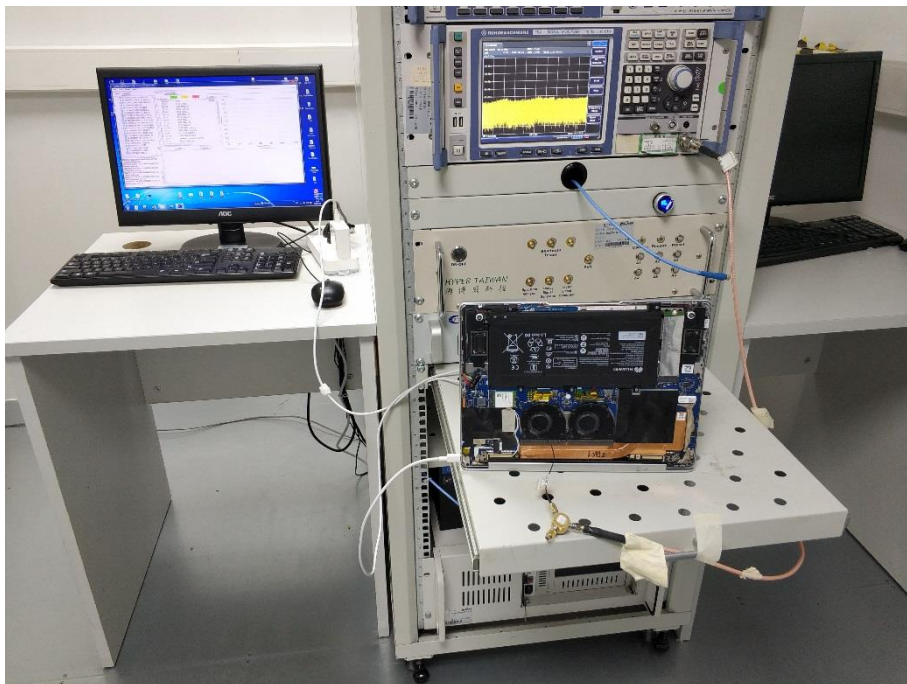

ANNEX B TEST SETUP PHOTOS

1 Radiated Test Photo

Below 30 MHz

30 MHz-1 GHz

Close-Up

Above 1GHz

Close-Up

2 Conducted Emissions

Test Photo 1

Test Photo 2

3 Conducted Test Photo

Conducted Test-BT

Conducted Test-BLE

Conducted Test-WIFI

DFS