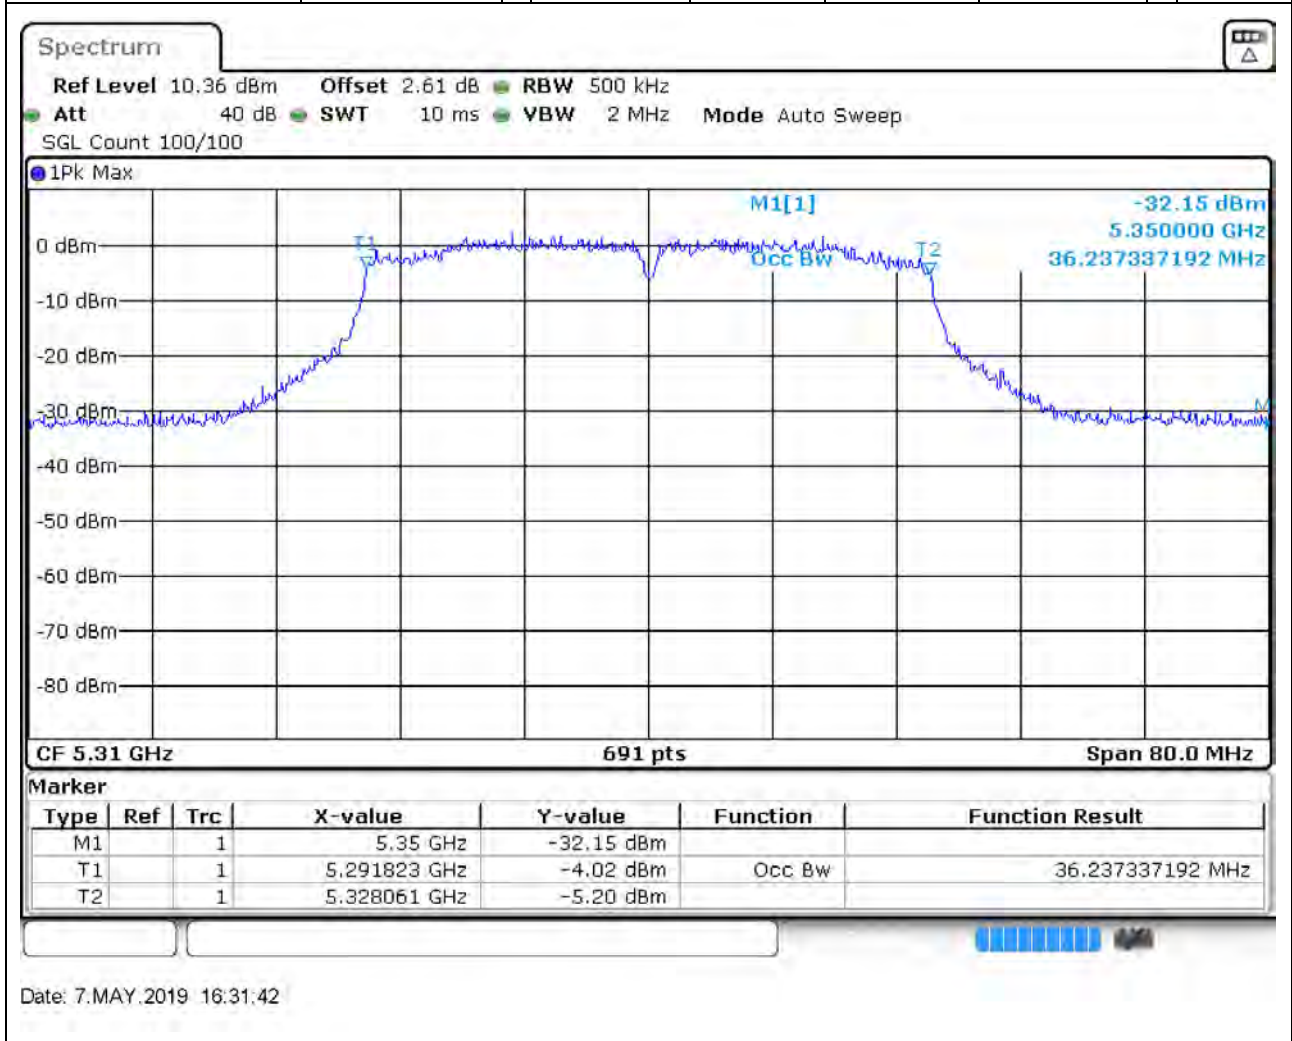

40. 802.11ac_40M_Band2_H

40.1. A.2.2-99% Bandwidth(NTNV)

Center Frequency (MHz)	OBW Power (%)	RBW (dBm)	Detector	Limit (MHz)	OBW (MHz)	Verdict
5310	99	0.5	Peak	46	36.237337	Pass