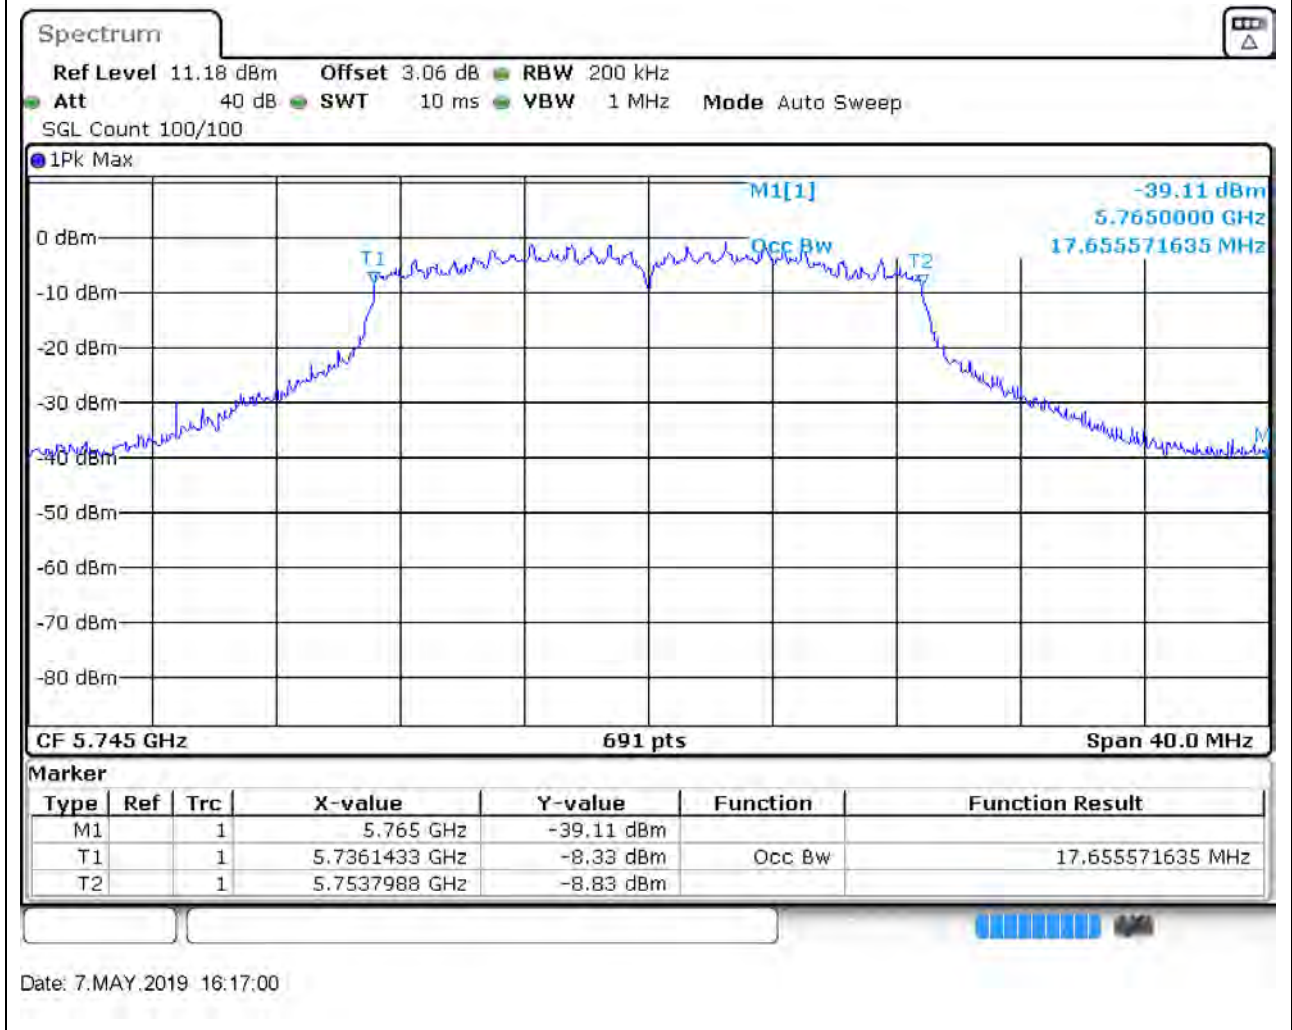

34. 802.11ac_20M_Band4_L

34.1. A.2.2-99% Bandwidth(NTNV)

Center Frequency (MHz)	OBW Power (%)	RBW (dBm)	Detector	Limit (MHz)	OBW (MHz)	Verdict
5745	99	0.2	Peak	26	17.655572	Pass

35. 802.11ac_20M_Band4_M

35.1. A.2.2-99% Bandwidth(NTNV)

Center Frequency (MHz)	OBW Power (%)	RBW (dBm)	Detector	Limit (MHz)	OBW (MHz)	Verdict
5785	99	0.2	Peak	26	17.713459	Pass

37. 802.11ac_40M_Band1_L

37.1. A.2.2-99% Bandwidth(NTNV)

Center Frequency (MHz)	OBW Power (%)	RBW (dBm)	Detector	Limit (MHz)	OBW (MHz)	Verdict
5190	99	0.5	Peak	46	36.121563	Pass