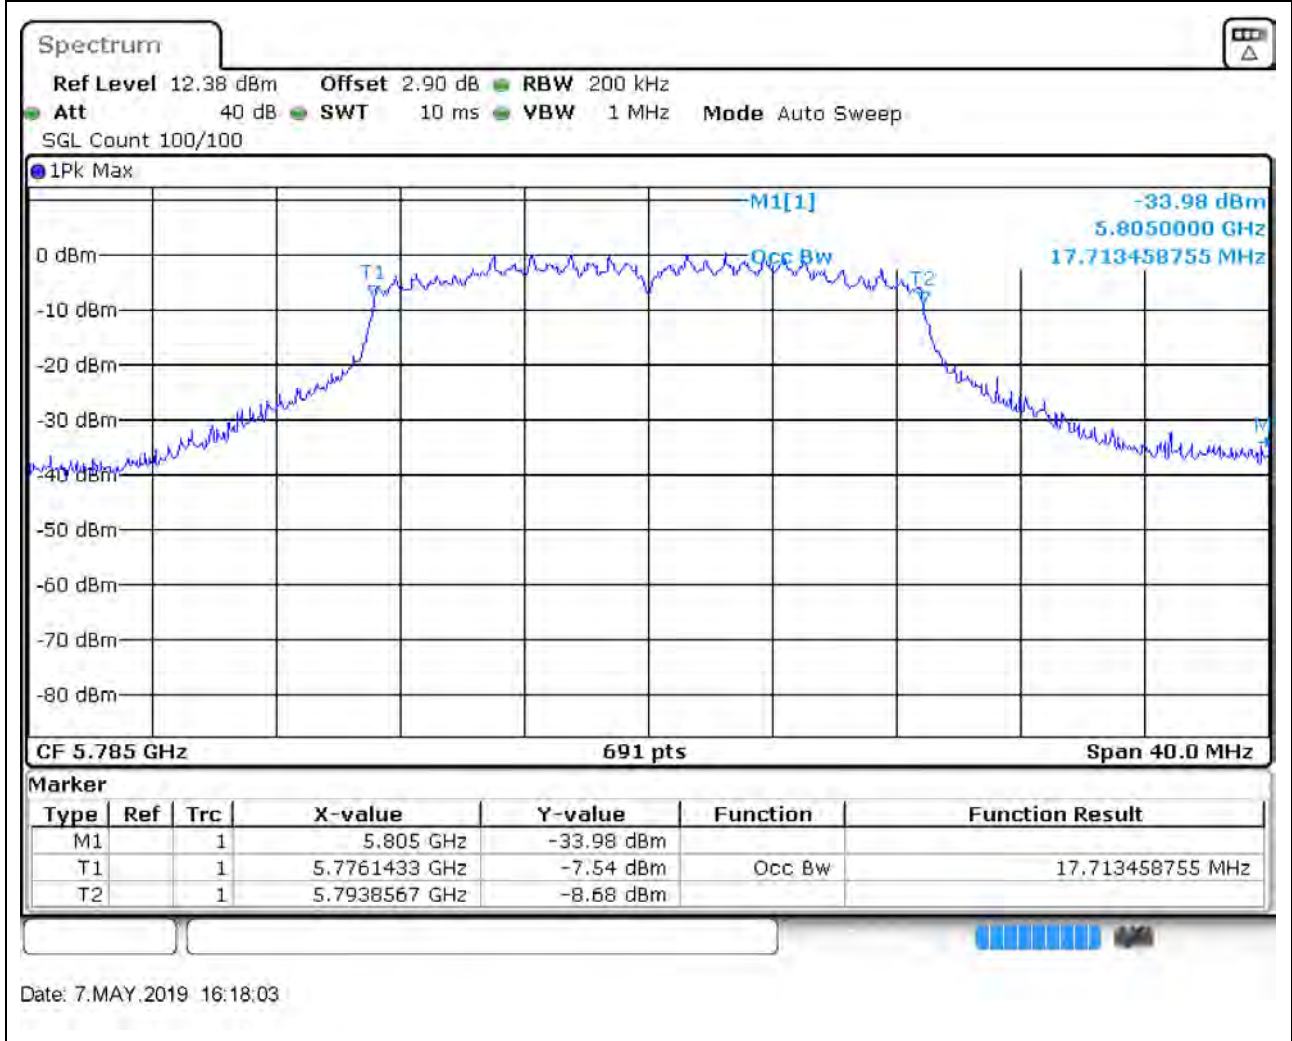

34. 802.11ac_20M_Band4_L

34.1. A.2.2-99% Bandwidth(NTNV)

Center Frequency (MHz)	OBW Power (%)	RBW (dBm)	Detector	Limit (MHz)	OBW (MHz)	Verdict
5745	99	0.2	Peak	26	17.655572	Pass

35. 802.11ac_20M_Band4_M

35.1. A.2.2-99% Bandwidth(NTNV)

Center Frequency (MHz)	OBW Power (%)	RBW (dBm)	Detector	Limit (MHz)	OBW (MHz)	Verdict
5785	99	0.2	Peak	26	17.713459	Pass

37. 802.11ac_40M_Band1_L

37.1. A.2.2-99% Bandwidth(NTNV)

Center Frequency (MHz)	OBW Power (%)	RBW (dBm)	Detector	Limit (MHz)	OBW (MHz)	Verdict
5190	99	0.5	Peak	46	36.121563	Pass