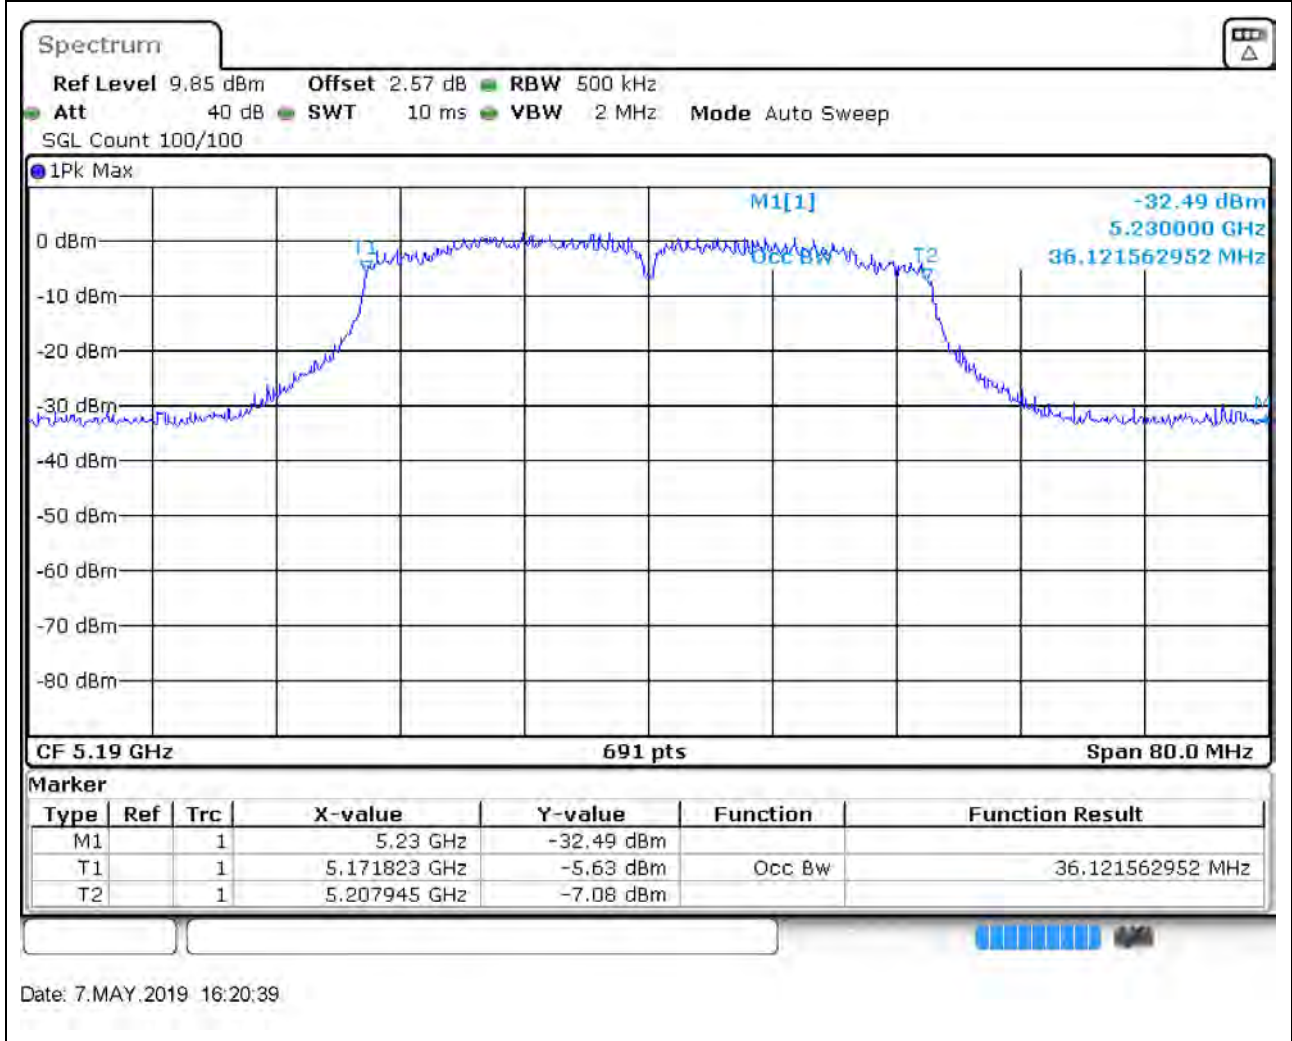

37. 802.11ac_40M_Band1_L

37.1. A.2.2-99% Bandwidth(NTNV)

Center Frequency (MHz)	OBW Power (%)	RBW (dBm)	Detector	Limit (MHz)	OBW (MHz)	Verdict
5190	99	0.5	Peak	46	36.121563	Pass