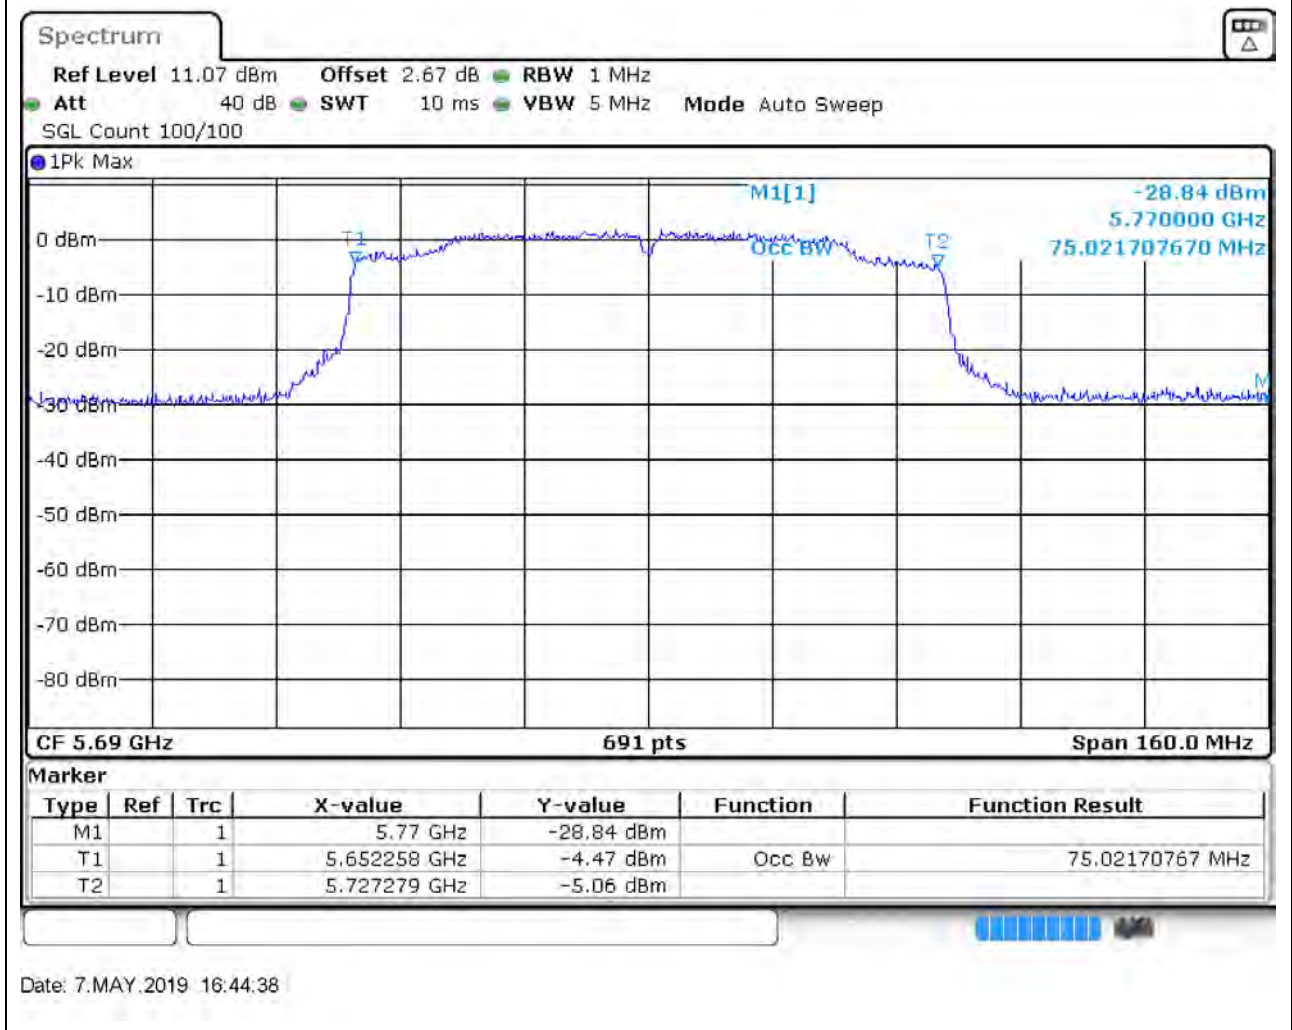

48. 802.11ac_80M_Band2_M

48.1. A.2.2-99% Bandwidth(NTNV)

Center Frequency (MHz)	OBW Power (%)	RBW (dBm)	Detector	Limit (MHz)	OBW (MHz)	Verdict
5290	99	1	Peak	86	75.253256	Pass

49. 802.11ac_80M_Band3_L

49.1. A.2.2-99% Bandwidth(NTNV)

Center Frequency (MHz)	OBW Power (%)	RBW (dBm)	Detector	Limit (MHz)	OBW (MHz)	Verdict
5530	99	1	Peak	86	75.253256	Pass

50. 802.11ac_80M_Band3_M

50.1. A.2.2-99% Bandwidth(NTNV)

Center Frequency (MHz)	OBW Power (%)	RBW (dBm)	Detector	Limit (MHz)	OBW (MHz)	Verdict
5610	99	1	Peak	86	75.021708	Pass

51. 802.11ac_80M_Band3_H

51.1. A.2.2-99% Bandwidth(NTNV)

Center Frequency (MHz)	OBW Power (%)	RBW (dBm)	Detector	Limit (MHz)	OBW (MHz)	Verdict
5690	99	1	Peak	86	75.021708	Pass

52. 802.11ac_80M_Band4_M

52.1. A.2.2-99% Bandwidth(NTNV)