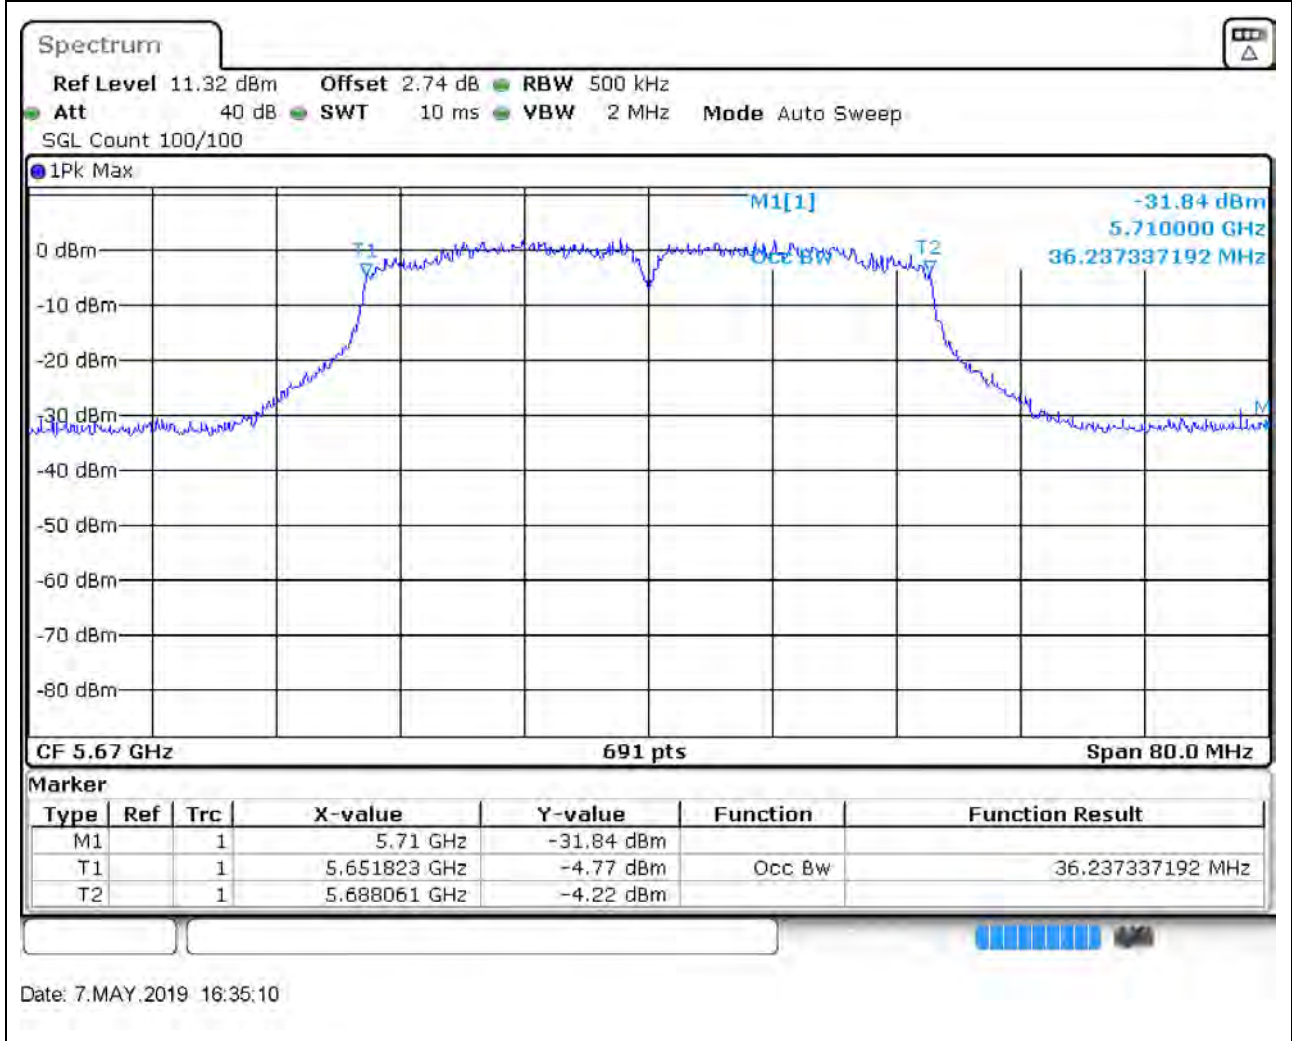

43. 802.11ac_40M_Band3_H

43.1. A.2.2-99% Bandwidth(NTNV)

Center Frequency (MHz)	OBW Power (%)	RBW (dBm)	Detector	Limit (MHz)	OBW (MHz)	Verdict
5670	99	0.5	Peak	46	36.237337	Pass