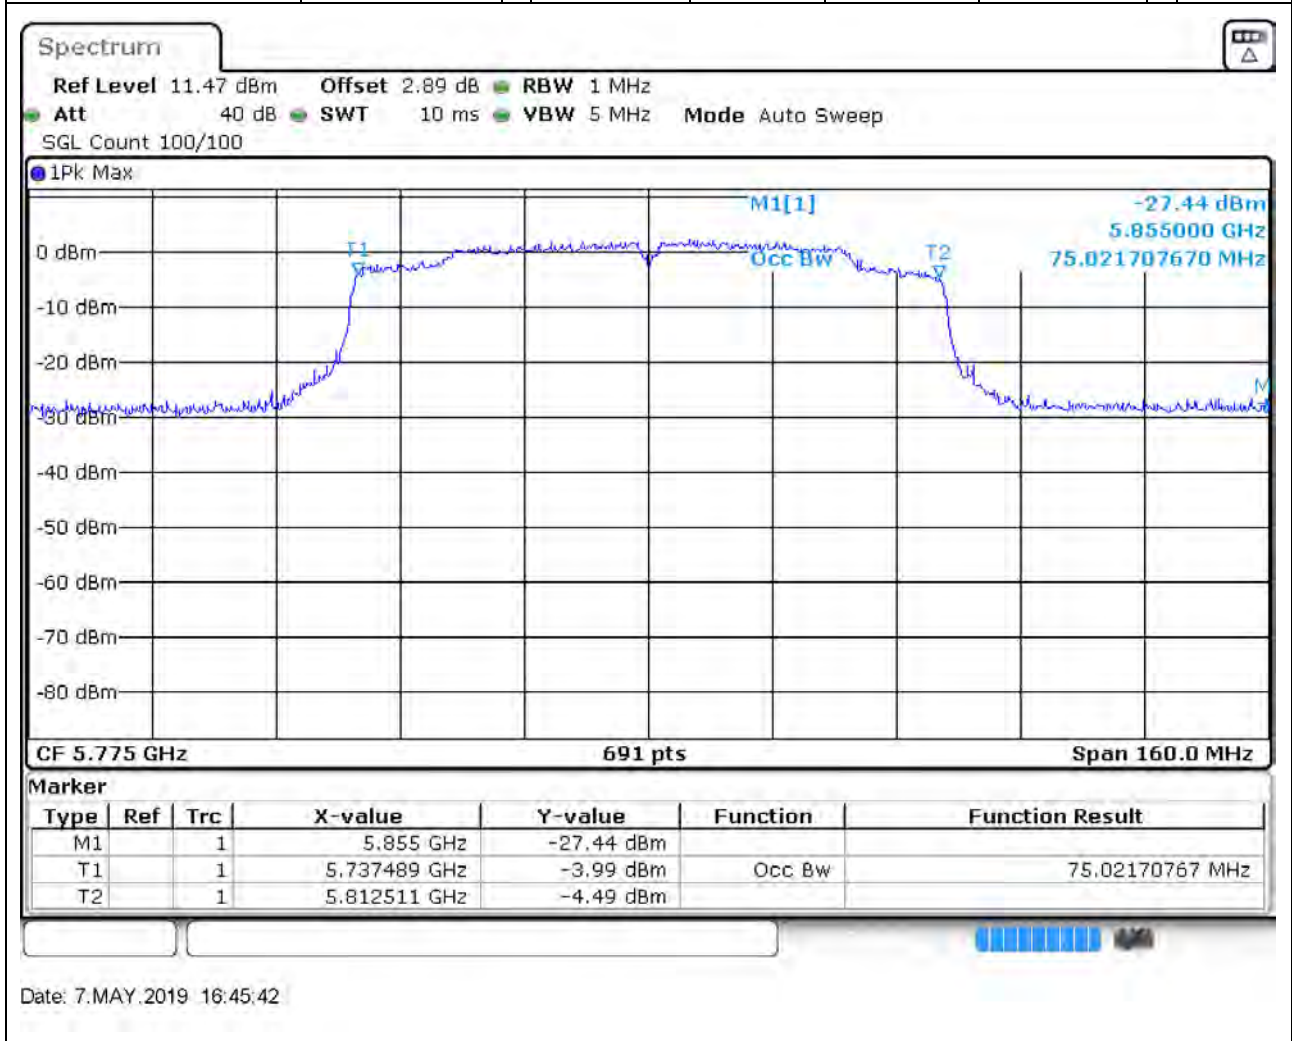

51. 802.11ac_80M_Band3_H

51.1. A.2.2-99% Bandwidth(NTNV)

Center Frequency (MHz)	OBW Power (%)	RBW (dBm)	Detector	Limit (MHz)	OBW (MHz)	Verdict
5690	99	1	Peak	86	75.021708	Pass

52. 802.11ac_80M_Band4_M

52.1. A.2.2-99% Bandwidth(NTNV)

Center Frequency (MHz)	OBW Power (%)	RBW (dBm)	Detector	Limit (MHz)	OBW (MHz)	Verdict
5775	99	1	Peak	86	75.021708	Pass

END