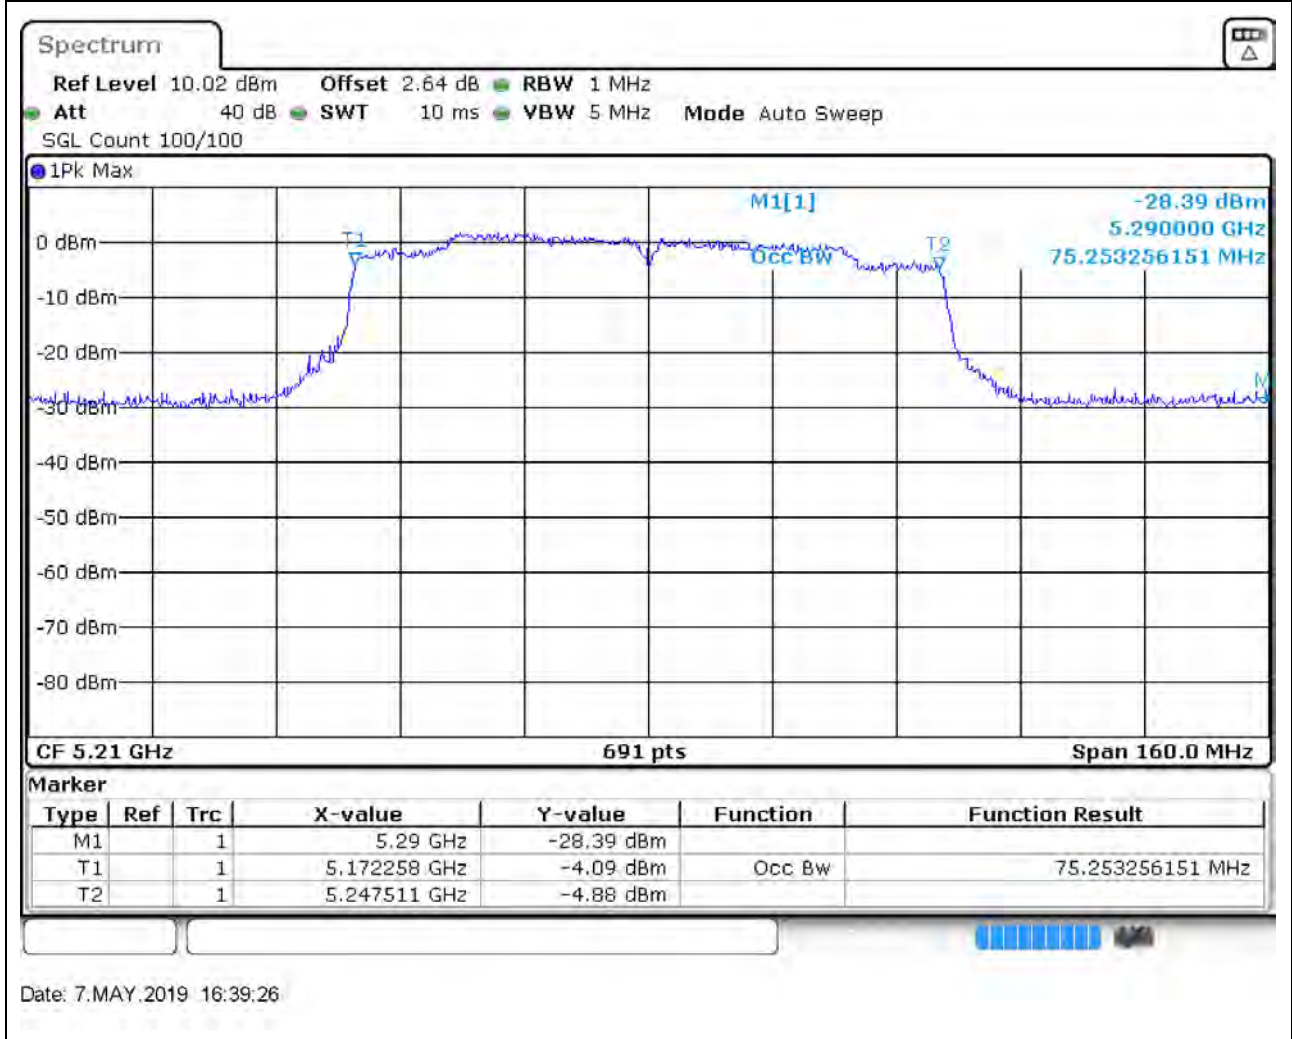

45.1. A.2.2-99% Bandwidth(NTNV)

Center Frequency (MHz)	OBW Power (%)	RBW (dBm)	Detector	Limit (MHz)	OBW (MHz)	Verdict
5755	99	0.5	Peak	46	36.353111	Pass

46. 802.11ac_40M_Band4_H

46.1. A.2.2-99% Bandwidth(NTNV)

Center Frequency (MHz)	OBW Power (%)	RBW (dBm)	Detector	Limit (MHz)	OBW (MHz)	Verdict
5795	99	0.5	Peak	46	36.121563	Pass

47. 802.11ac_80M_Band1_M

47.1. A.2.2-99% Bandwidth(NTNV)

Center Frequency (MHz)	OBW Power (%)	RBW (dBm)	Detector	Limit (MHz)	OBW (MHz)	Verdict
5210	99	1	Peak	86	75.253256	Pass