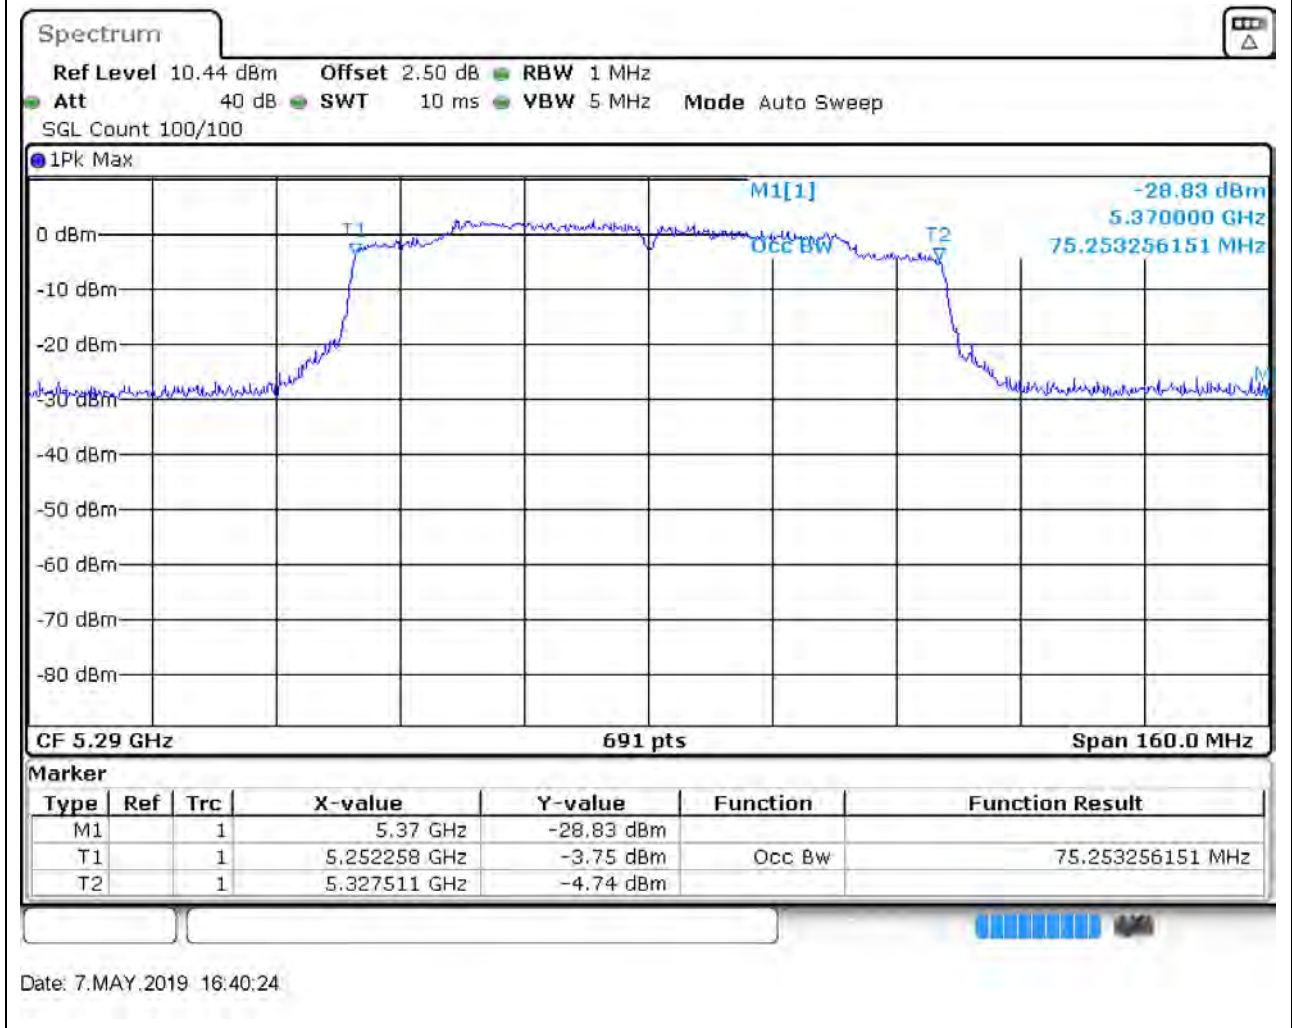

45.1. A.2.2-99% Bandwidth(NTNV)

Center Frequency (MHz)	OBW Power (%)	RBW (dBm)	Detector	Limit (MHz)	OBW (MHz)	Verdict
5755	99	0.5	Peak	46	36.353111	Pass

46. 802.11ac_40M_Band4_H

46.1. A.2.2-99% Bandwidth(NTNV)

Center Frequency (MHz)	OBW Power (%)	RBW (dBm)	Detector	Limit (MHz)	OBW (MHz)	Verdict
5795	99	0.5	Peak	46	36.121563	Pass

47. 802.11ac_80M_Band1_M

47.1. A.2.2-99% Bandwidth(NTNV)

Center Frequency (MHz)	OBW Power (%)	RBW (dBm)	Detector	Limit (MHz)	OBW (MHz)	Verdict
5210	99	1	Peak	86	75.253256	Pass

48. 802.11ac_80M_Band2_M

48.1. A.2.2-99% Bandwidth(NTNV)

Center Frequency (MHz)	OBW Power (%)	RBW (dBm)	Detector	Limit (MHz)	OBW (MHz)	Verdict
5290	99	1	Peak	86	75.253256	Pass

49. 802.11ac_80M_Band3_L

49.1. A.2.2-99% Bandwidth(NTNV)