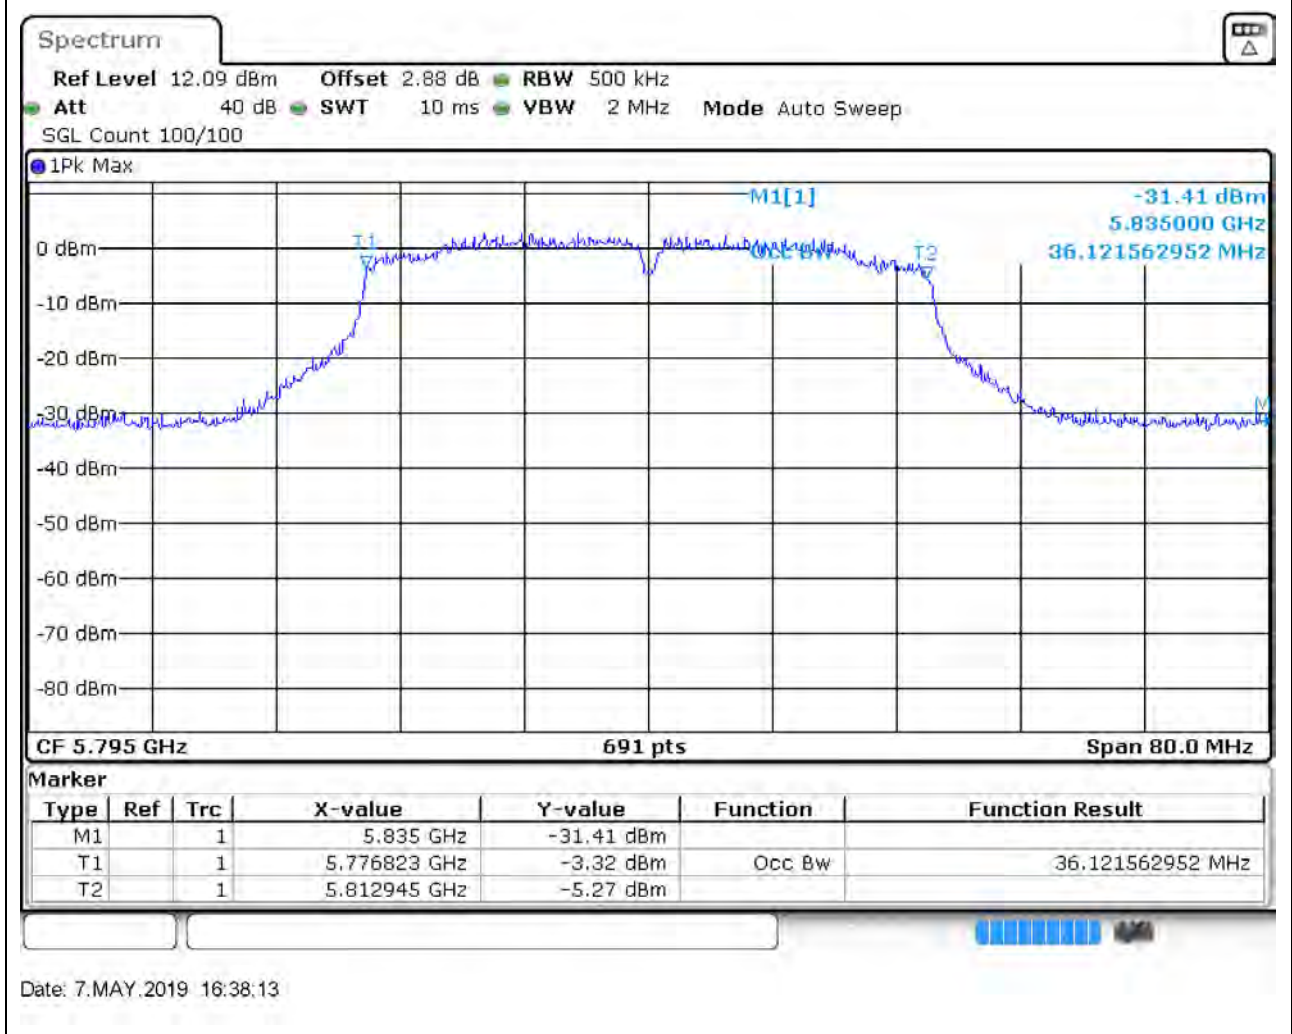

46. 802.11ac_40M_Band4_H

46.1. A.2.2-99% Bandwidth(NTNV)

Center Frequency (MHz)	OBW Power (%)	RBW (dBm)	Detector	Limit (MHz)	OBW (MHz)	Verdict
5795	99	0.5	Peak	46	36.121563	Pass