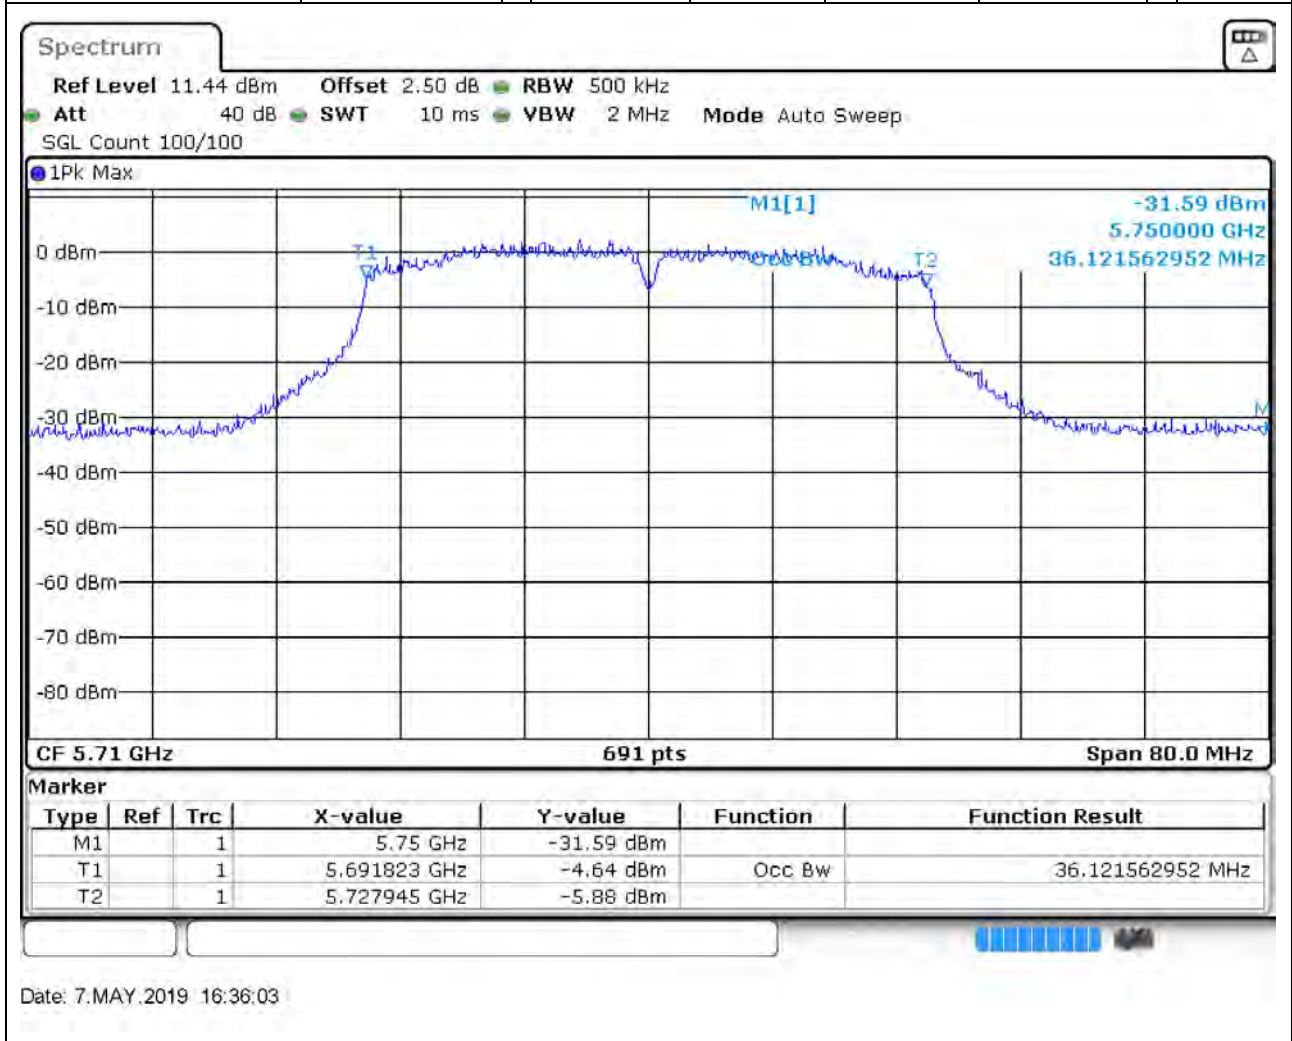

44. 802.11ac_40M_Band3_CH142

44.1. A.2.2-99% Bandwidth(NTNV)

Center Frequency (MHz)	OBW Power (%)	RBW (dBm)	Detector	Limit (MHz)	OBW (MHz)	Verdict
5710	99	0.5	Peak	46	36.121563	Pass