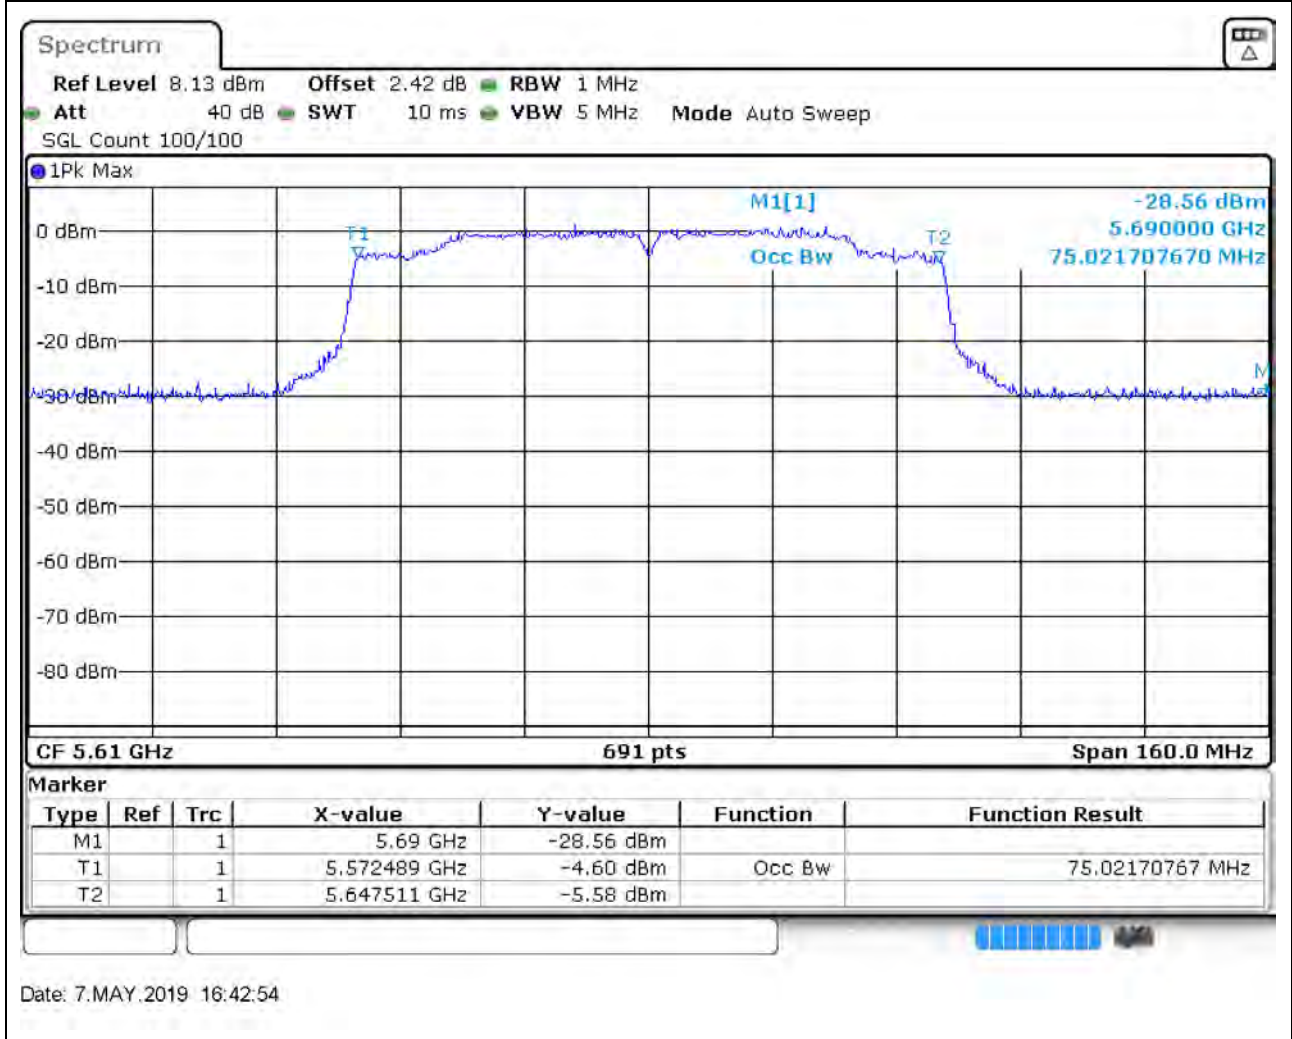

48. 802.11ac_80M_Band2_M

48.1. A.2.2-99% Bandwidth(NTNV)

Center Frequency (MHz)	OBW Power (%)	RBW (dBm)	Detector	Limit (MHz)	OBW (MHz)	Verdict
5290	99	1	Peak	86	75.253256	Pass

49. 802.11ac_80M_Band3_L

49.1. A.2.2-99% Bandwidth(NTNV)

Center Frequency (MHz)	OBW Power (%)	RBW (dBm)	Detector	Limit (MHz)	OBW (MHz)	Verdict
5530	99	1	Peak	86	75.253256	Pass

50. 802.11ac_80M_Band3_M

50.1. A.2.2-99% Bandwidth(NTNV)

Center Frequency (MHz)	OBW Power (%)	RBW (dBm)	Detector	Limit (MHz)	OBW (MHz)	Verdict
5610	99	1	Peak	86	75.021708	Pass