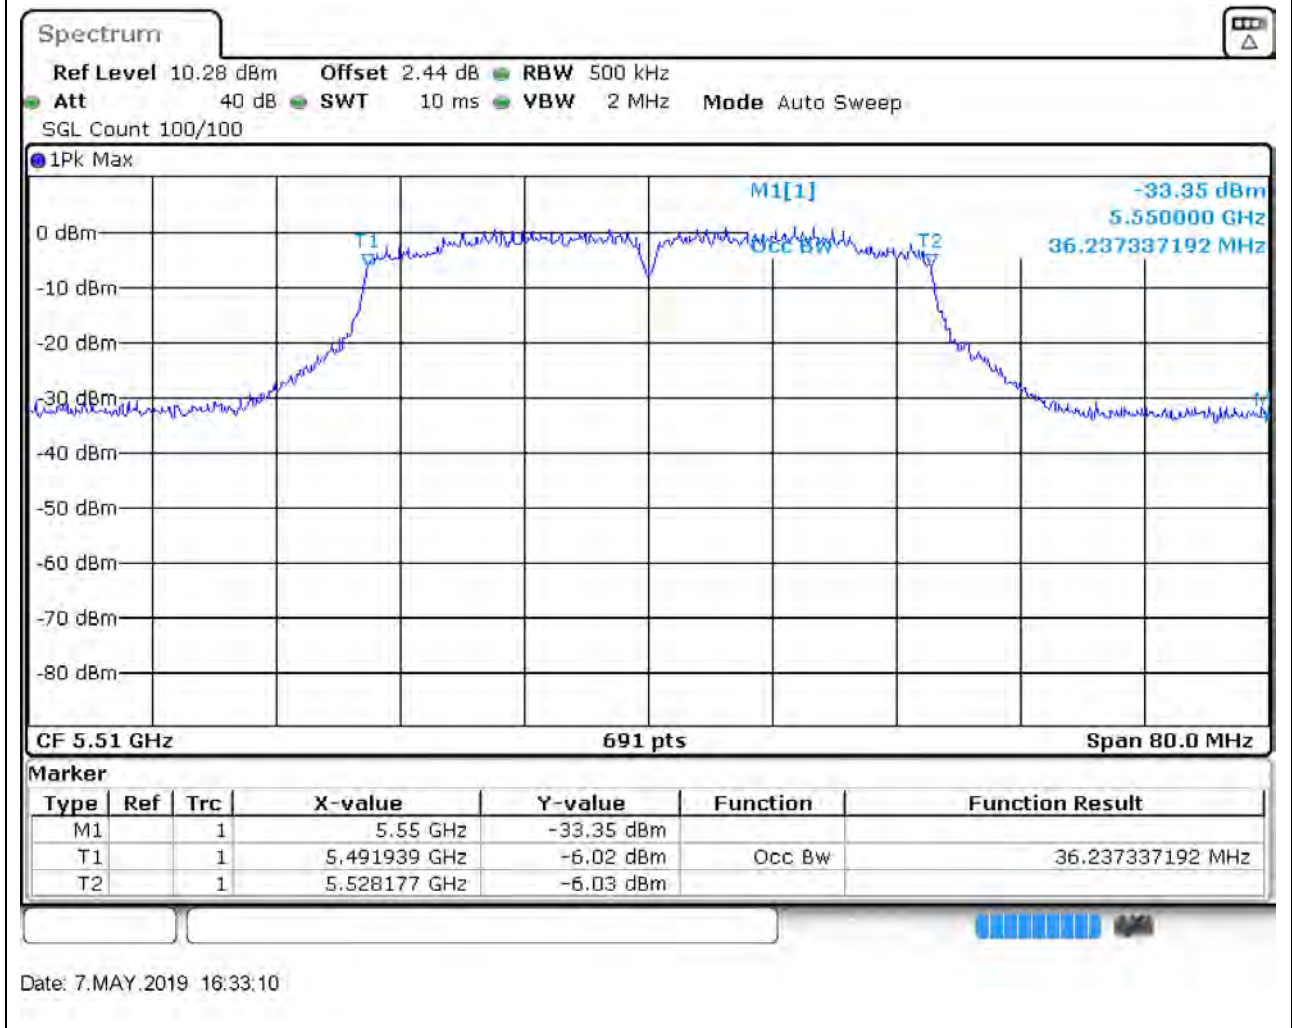

41. 802.11ac_40M_Band3_L

41.1. A.2.2-99% Bandwidth(NTNV)

Center Frequency (MHz)	OBW Power (%)	RBW (dBm)	Detector	Limit (MHz)	OBW (MHz)	Verdict
5510	99	0.5	Peak	46	36.237337	Pass