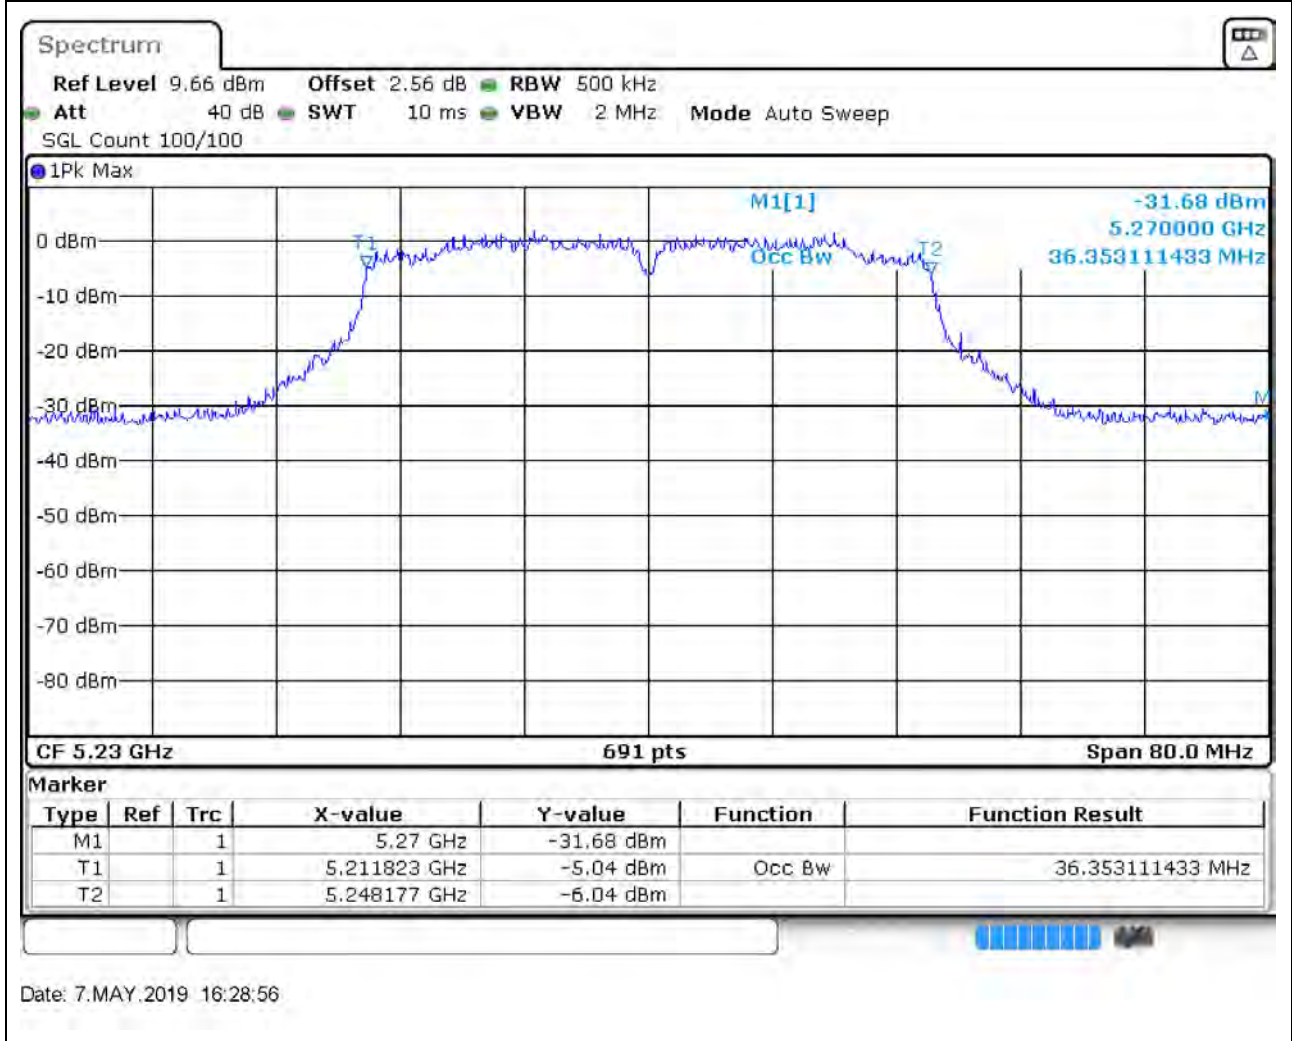

38. 802.11ac_40M_Band1_H

38.1. A.2.2-99% Bandwidth(NTNV)

Center Frequency (MHz)	OBW Power (%)	RBW (dBm)	Detector	Limit (MHz)	OBW (MHz)	Verdict
5230	99	0.5	Peak	46	36.353111	Pass