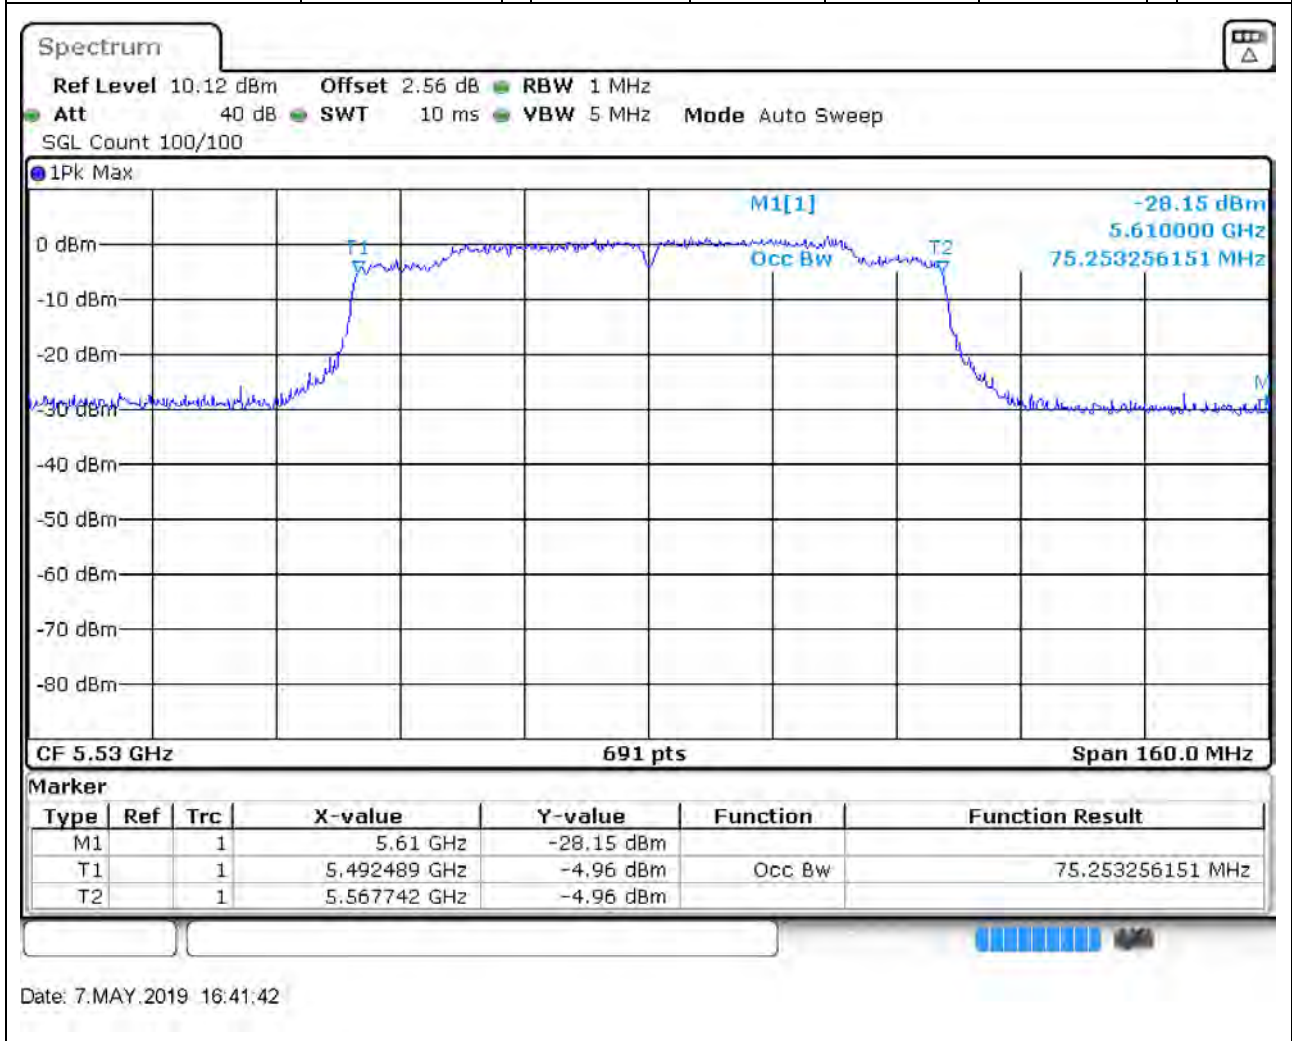

48. 802.11ac_80M_Band2_M

48.1. A.2.2-99% Bandwidth(NTNV)

Center Frequency (MHz)	OBW Power (%)	RBW (dBm)	Detector	Limit (MHz)	OBW (MHz)	Verdict
5290	99	1	Peak	86	75.253256	Pass

49. 802.11ac_80M_Band3_L

49.1. A.2.2-99% Bandwidth(NTNV)

Center Frequency (MHz)	OBW Power (%)	RBW (dBm)	Detector	Limit (MHz)	OBW (MHz)	Verdict
5530	99	1	Peak	86	75.253256	Pass

50. 802.11ac_80M_Band3_M

50.1. A.2.2-99% Bandwidth(NTNV)

Center Frequency (MHz)	OBW Power (%)	RBW (dBm)	Detector	Limit (MHz)	OBW (MHz)	Verdict
5610	99	1	Peak	86	75.021708	Pass