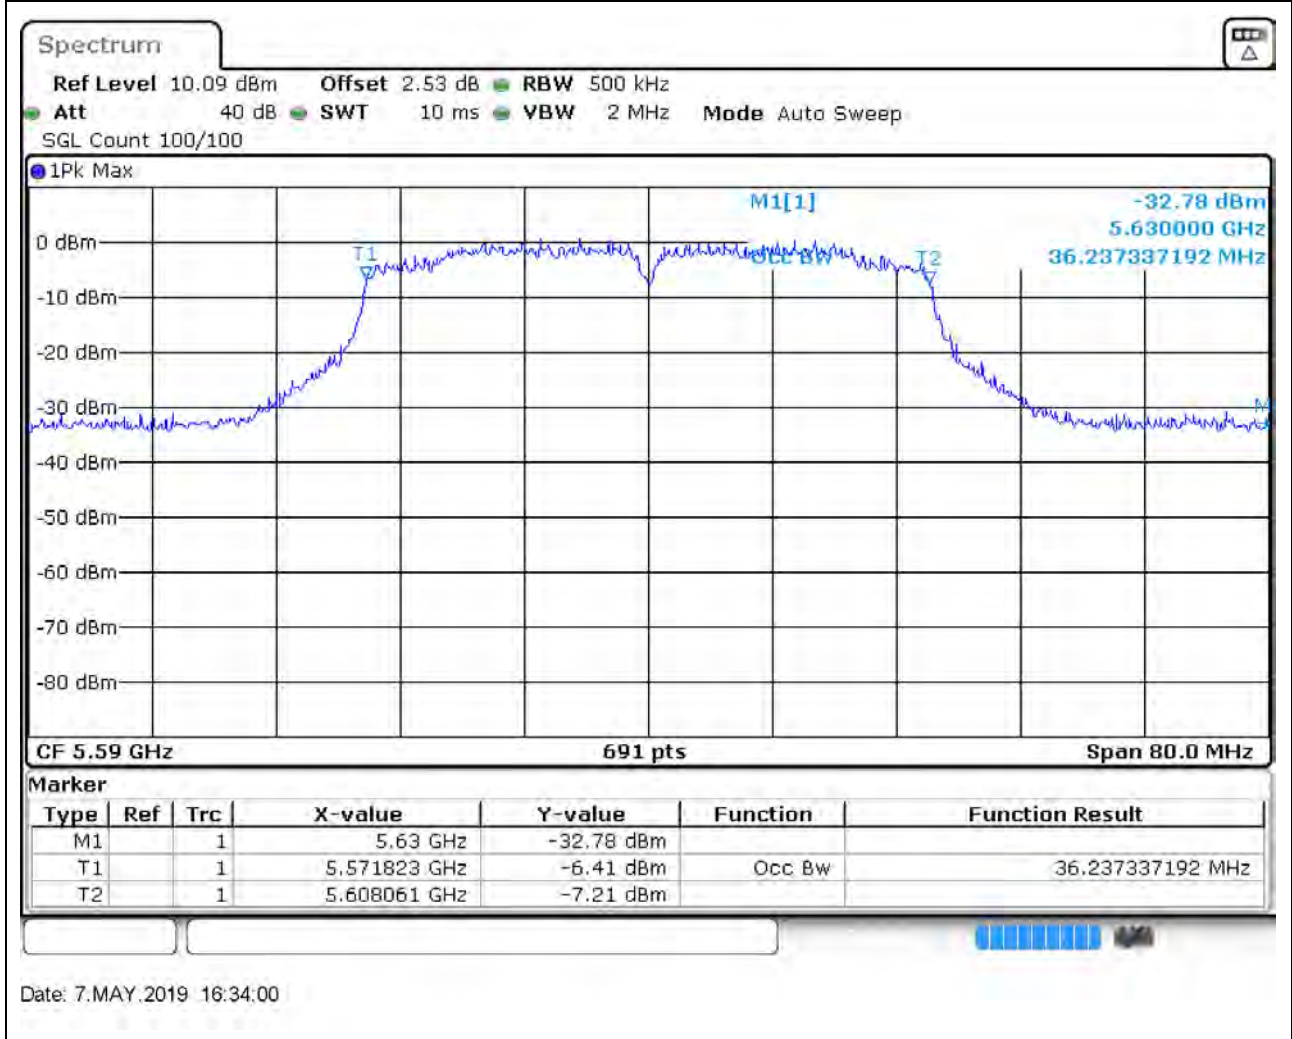

42. 802.11ac_40M_Band3_M

42.1. A.2.2-99% Bandwidth(NTNV)

Center Frequency (MHz)	OBW Power (%)	RBW (dBm)	Detector	Limit (MHz)	OBW (MHz)	Verdict
5590	99	0.5	Peak	46	36.237337	Pass