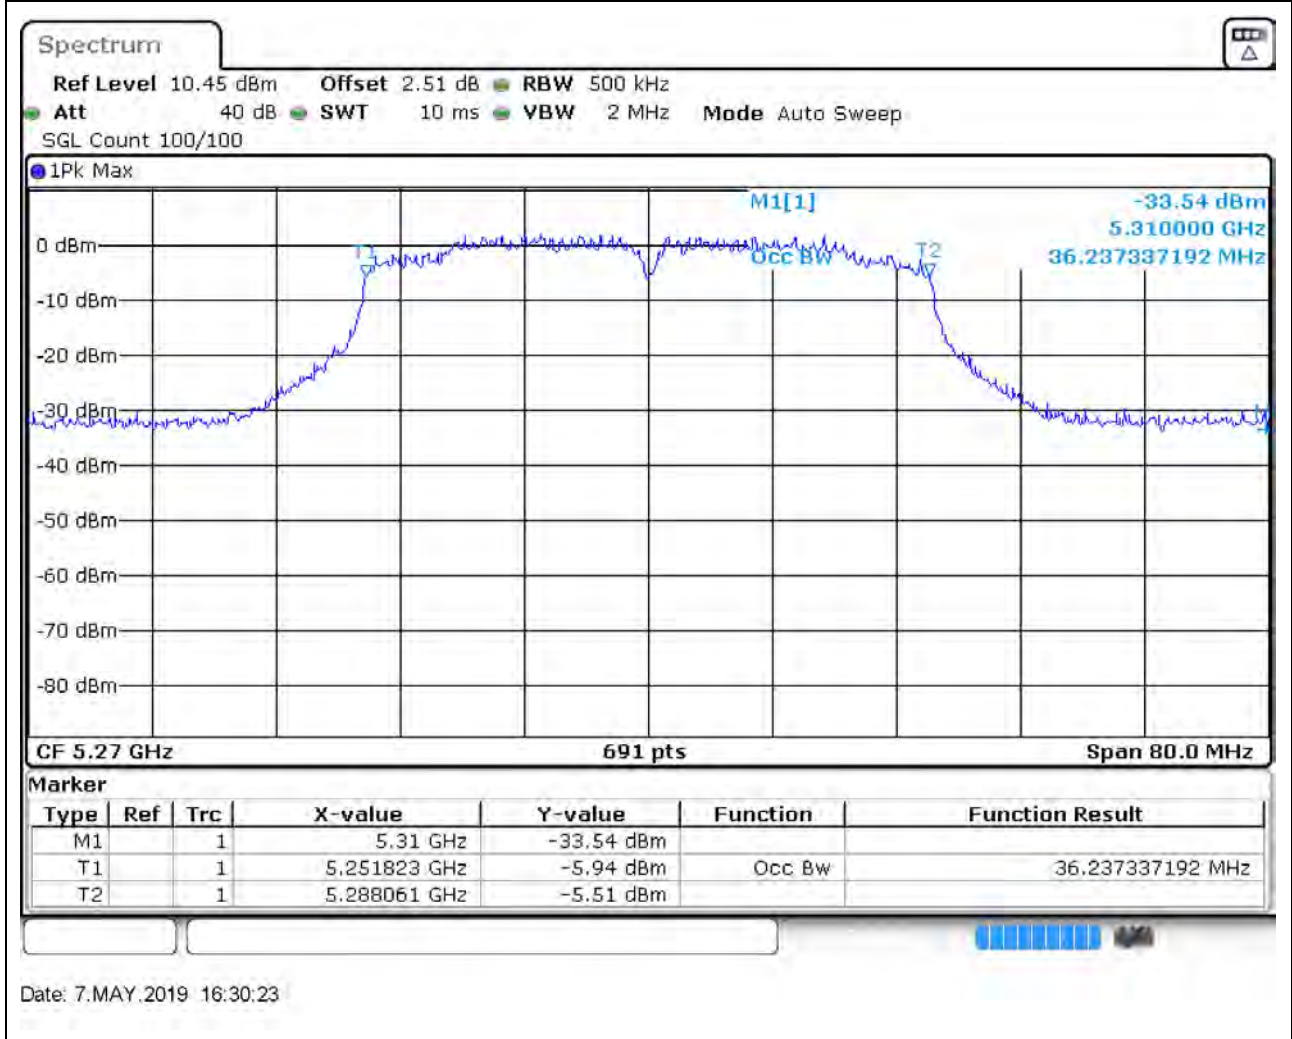

39. 802.11ac_40M_Band2_L

39.1. A.2.2-99% Bandwidth(NTNV)

Center Frequency (MHz)	OBW Power (%)	RBW (dBm)	Detector	Limit (MHz)	OBW (MHz)	Verdict
5270	99	0.5	Peak	46	36.237337	Pass