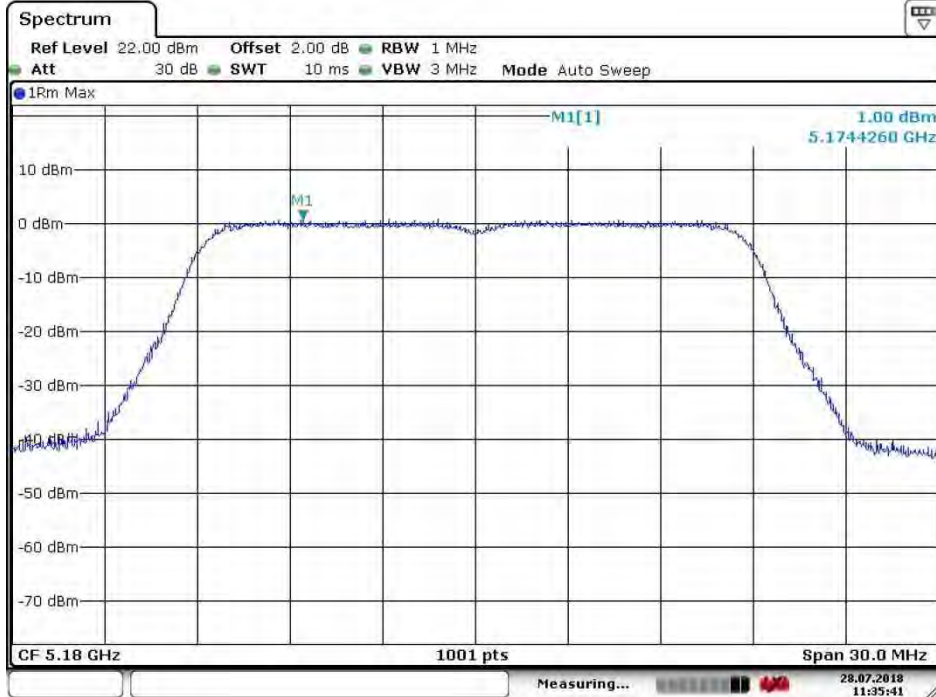

SGS-CSTC Standards Technical Services Co., Ltd. Shenzhen Branch

Report No.: SZEM180700654903
Page: 342 of 783

Test mode:	802.11n(HT20)	Frequency(MHz):	5180

Date: 28 JUL 2018 11:35:41

Test mode:	802.11n(HT20)	Frequency(MHz):	5240