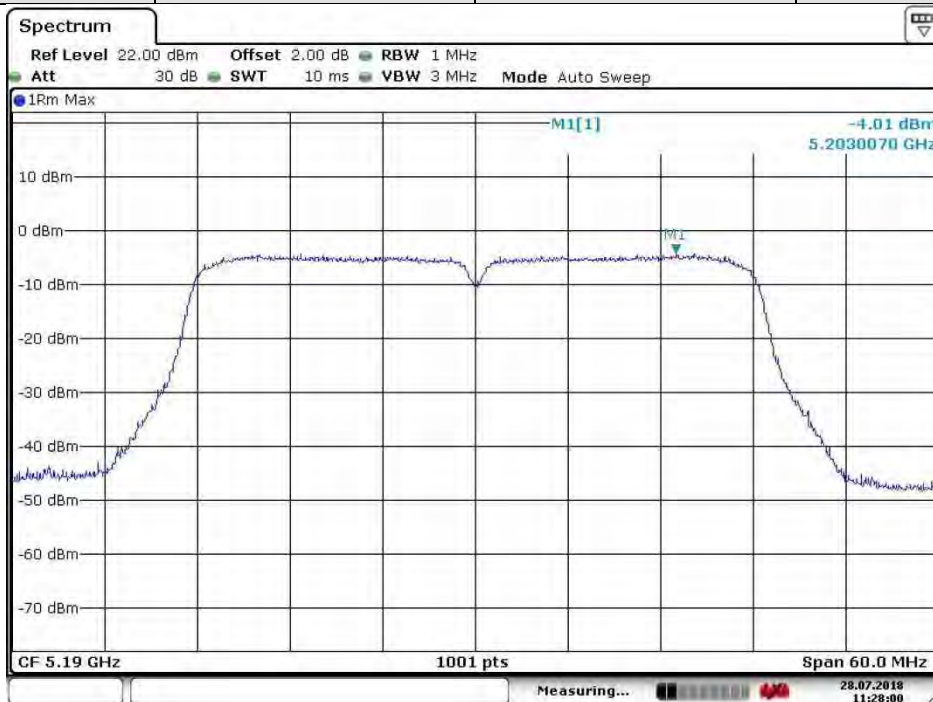

SGS-CSTC Standards Technical Services Co., Ltd. Shenzhen Branch

Report No.: SZEM180700654903
Page: 354 of 783

Test mode:	802.11ac(HT40)	Frequency(MHz):	5190

Date: 28.JUL.2018 11:28:00

Test mode:	802.11ac(HT40)	Frequency(MHz):	5230