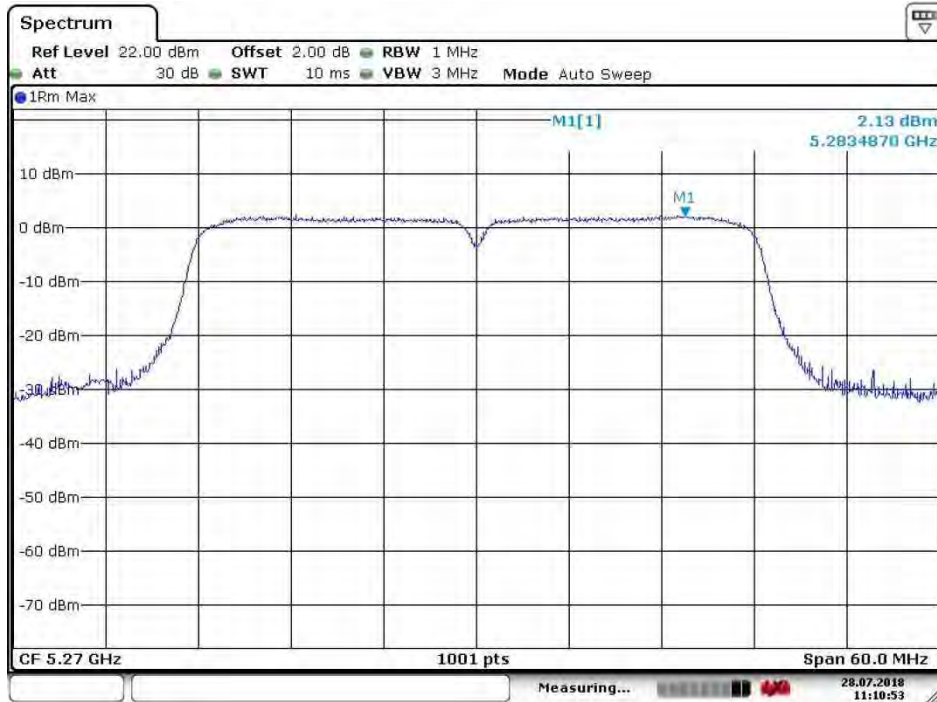

Date: 28 JUL 2018 11:10:53