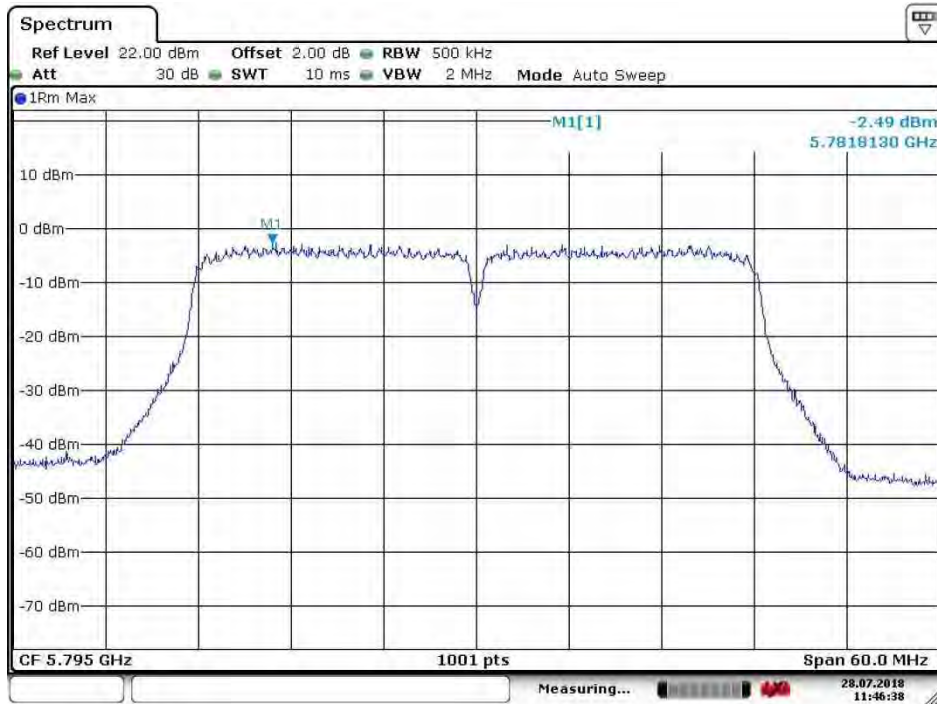

Date: 28 JUL 2018 11:46:20

Test mode:	802.11 n(HT40)	Frequency(MHz):	5795
------------	----------------	-----------------	------

Date: 28 JUL 2018 11:46:38