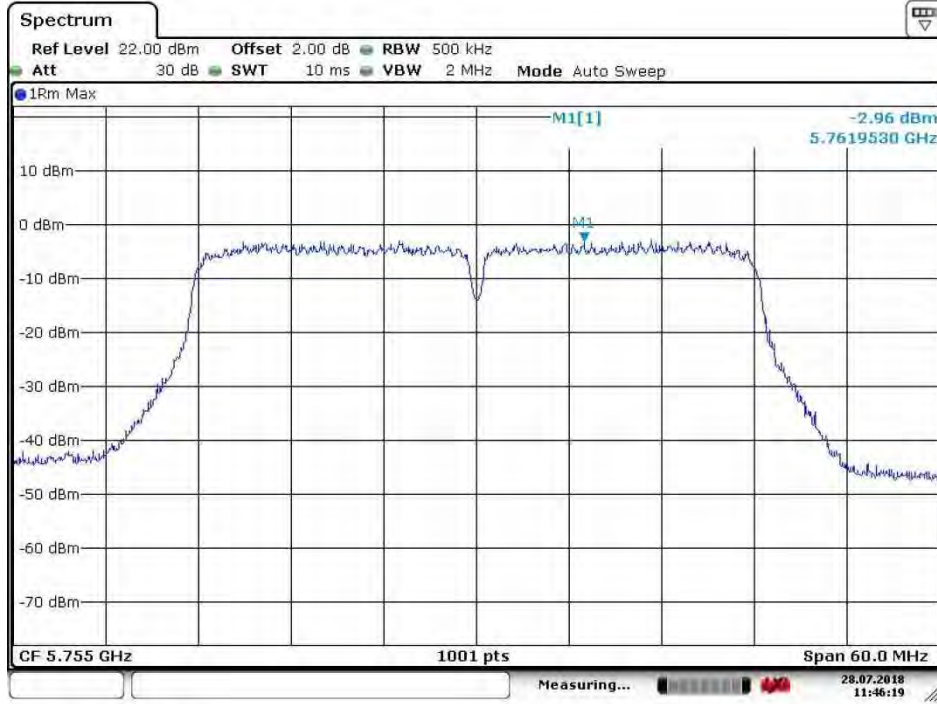

SGS-CSTC Standards Technical Services Co., Ltd. Shenzhen Branch

Report No.: SZEM180700654903
Page: 353 of 783

Test mode:	802.11 n(HT40)	Frequency(MHz):	5755

Date: 28 JUL 2018 11:46:20

Test mode:	802.11 n(HT40)	Frequency(MHz):	5795