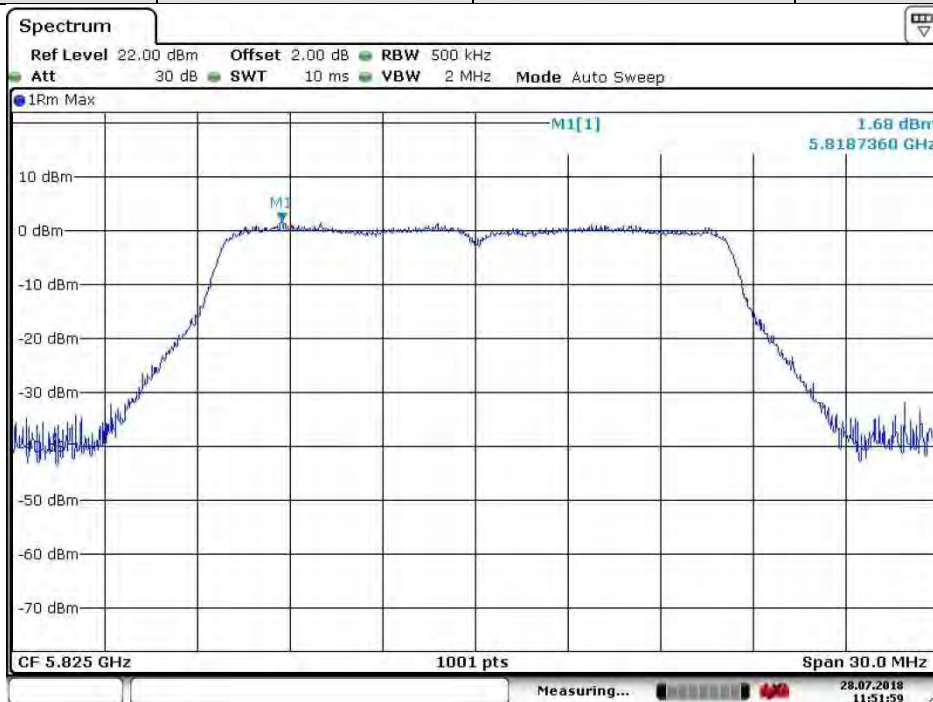

SGS-CSTC Standards Technical Services Co., Ltd. Shenzhen Branch

Report No.: SZEM180700654903
Page: 316 of 783

est mode:	802.11a	Frequency(MHz):	5825

Date: 28 JUL 2018 11:51:59

Test mode:	802.11n(HT20)	Frequency(MHz):	5180