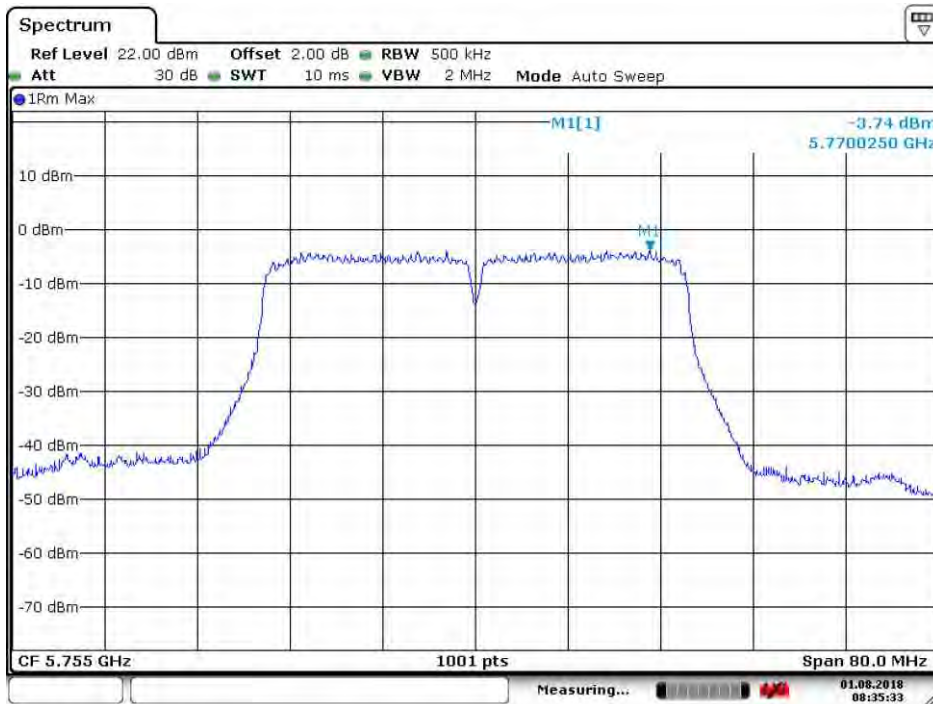

SGS-CSTC Standards Technical Services Co., Ltd. Shenzhen Branch

Report No.: SZEM180700654903
Page: 333 of 783

Test mode:	802.11ac(HT40)	Frequency(MHz):	5755

Date: 1.AUG.2018 08:35:34

Test mode:	802.11ac(HT40)	Frequency(MHz):	5795