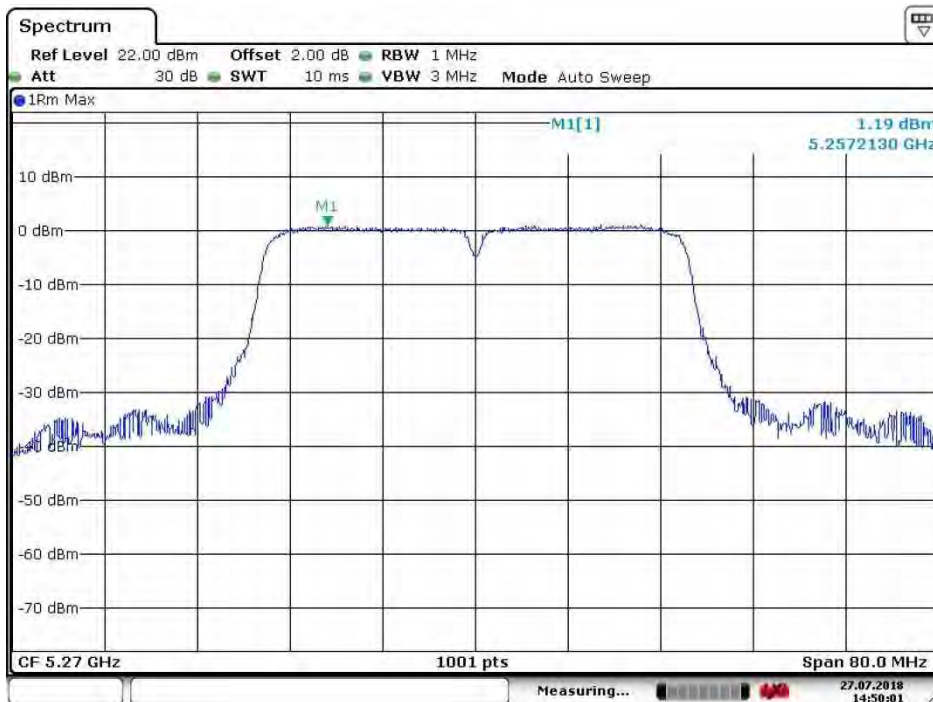

Date: 27.JUL.2018 14:50:02