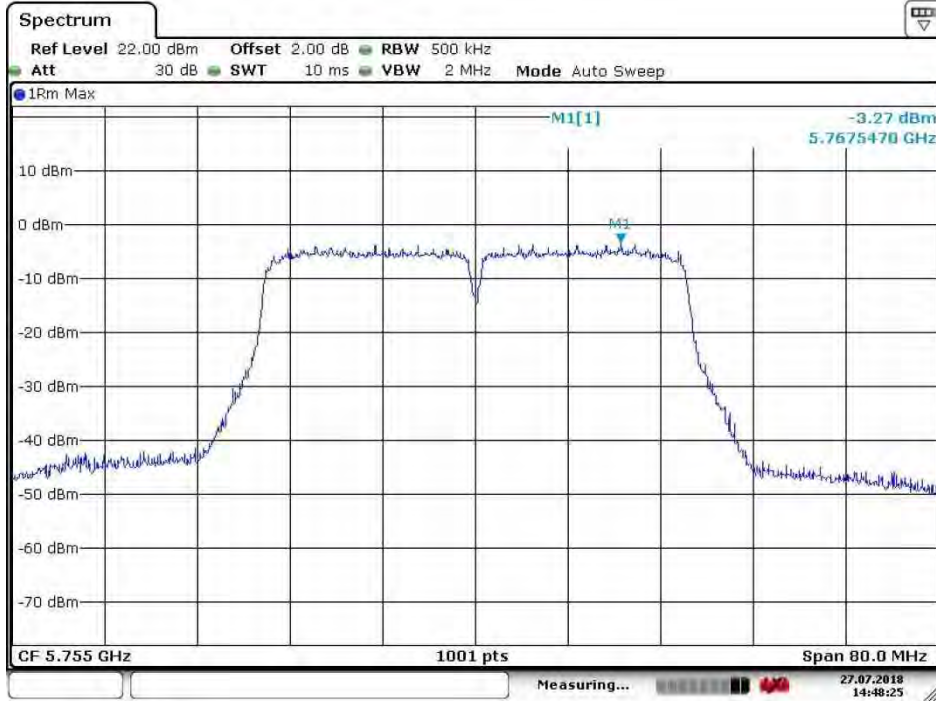

SGS-CSTC Standards Technical Services Co., Ltd. Shenzhen Branch

Report No.: SZEM180700654903
Page: 308 of 783

Test mode:	802.11ac(HT40)	Frequency(MHz):	5755

Date: 27.JUL.2018 14:48:25

Test mode:	802.11ac(HT40)	Frequency(MHz):	5795