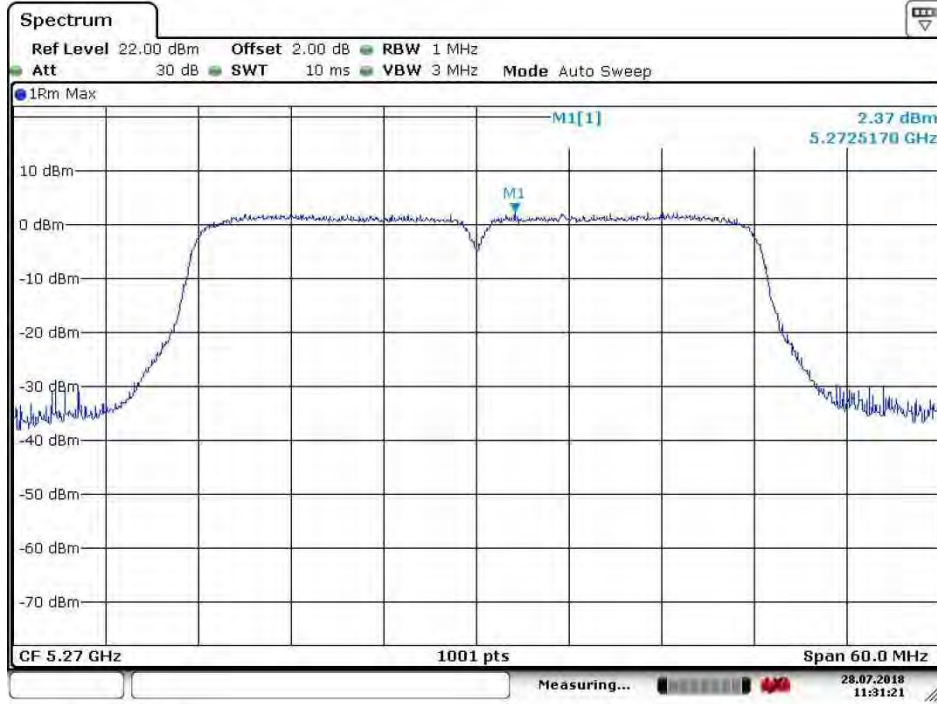

SGS-CSTC Standards Technical Services Co., Ltd. Shenzhen Branch

Report No.: SZEM180700654903
Page: 351 of 783

Test mode:	802.11n(HT40)	Frequency(MHz):	5270

Date: 28 JUL 2018 11:31:22

Test mode:	802.11n(HT40)	Frequency(MHz):	5310