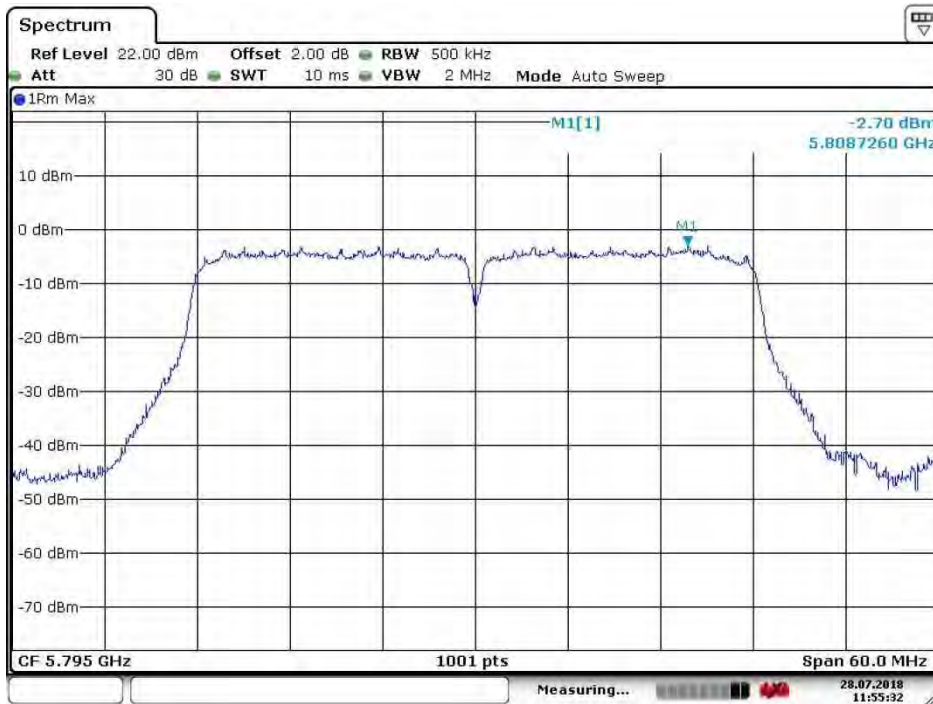

Date: 28 JUL 2018 11:55:32