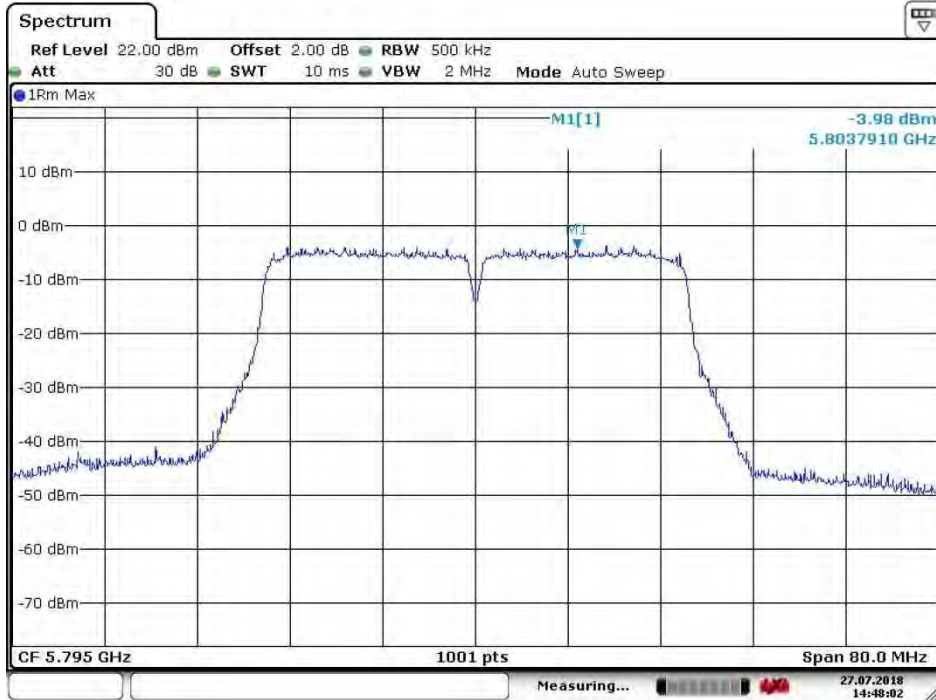

Date: 27.JUL.2018 14:48:03