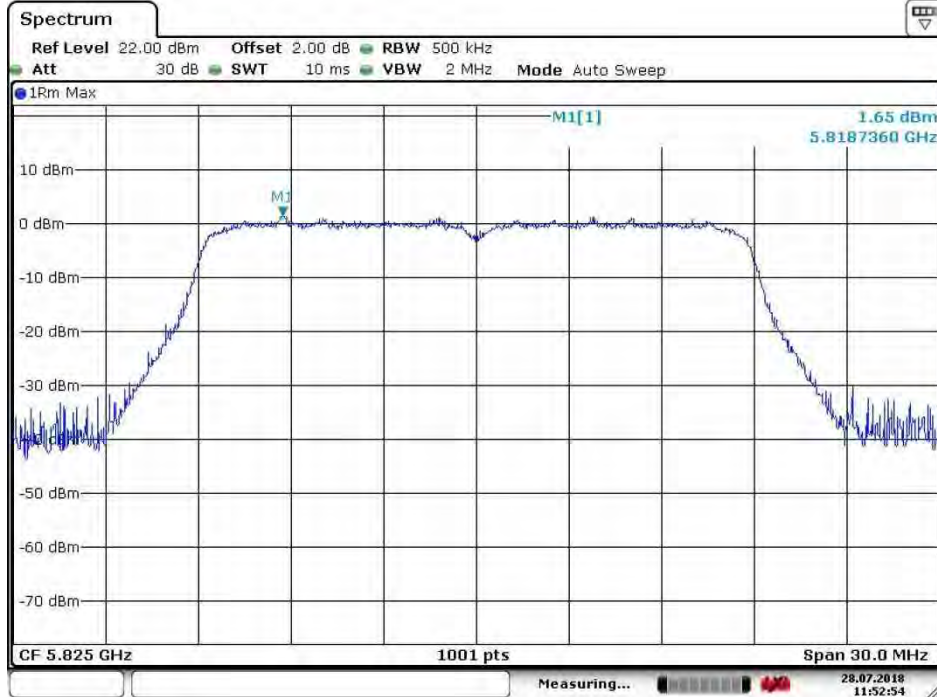

SGS-CSTC Standards Technical Services Co., Ltd. Shenzhen Branch

Report No.: SZEM180700654903
Page: 320 of 783

Test mode:	802.11 n(HT20)	Frequency(MHz):	5825

Date: 28.JUL.2018 11:52:55

Test mode:	802.11ac(HT20)	Frequency(MHz):	5180