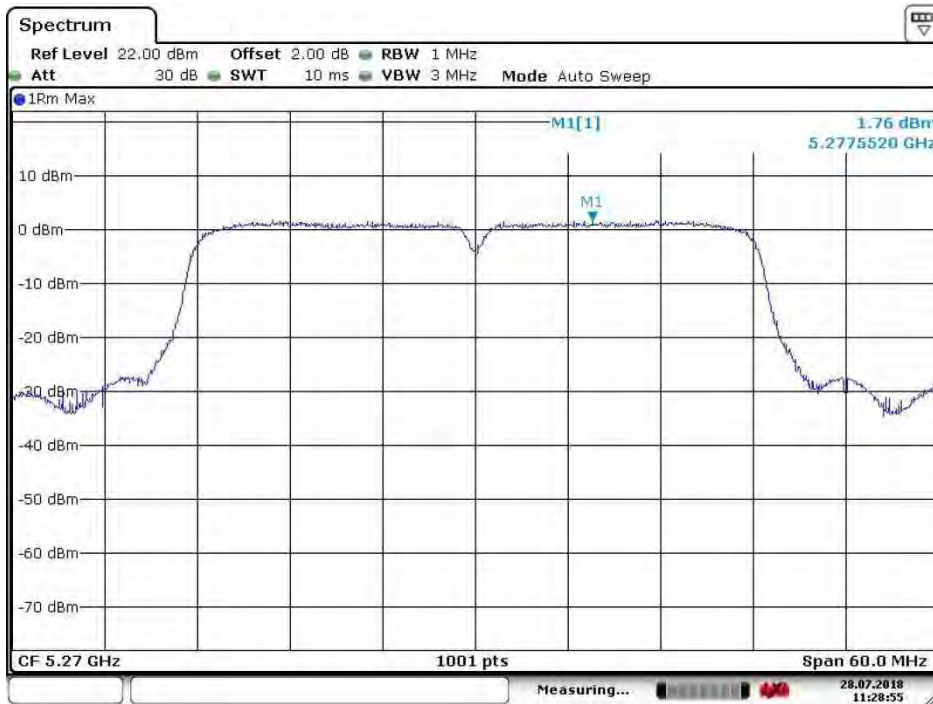

SGS-CSTC Standards Technical Services Co., Ltd. Shenzhen Branch

Report No.: SZEM180700654903
Page: 355 of 783

Test mode:	802.11ac(HT40)	Frequency(MHz):	5270

Date: 28 JUL 2018 11:28:56

Test mode:	802.11ac(HT40)	Frequency(MHz):	5310