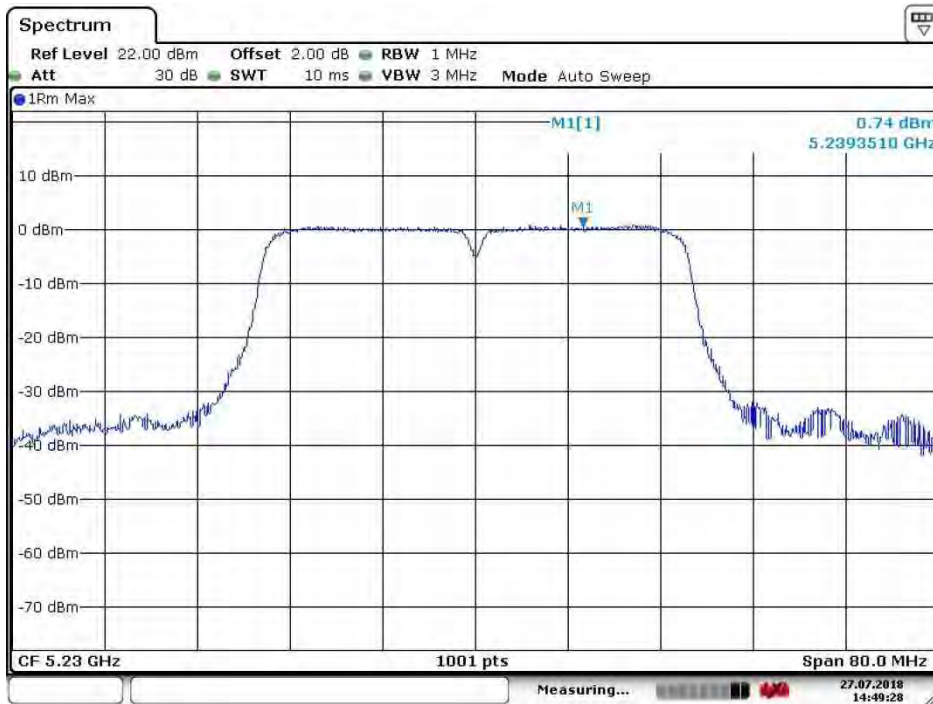

Test mode:	802.11ac(HT40)	Frequency(MHz):	5230

Date: 27.JUL.2018 14:49:28

Test mode:	802.11ac(HT40)	Frequency(MHz):	5270