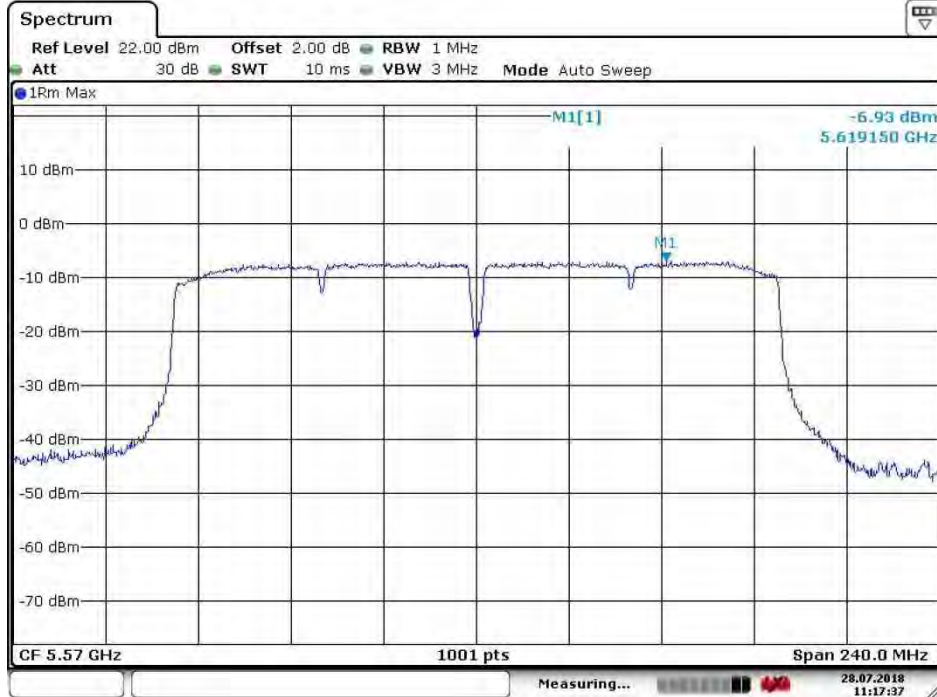

SGS-CSTC Standards Technical Services Co., Ltd. Shenzhen Branch

Report No.: SZEM180700654903
Page: 337 of 783

Test mode:	802.11ac(HT160)	Frequency(MHz):	5570

Date: 28.JUL.2018 11:17:38