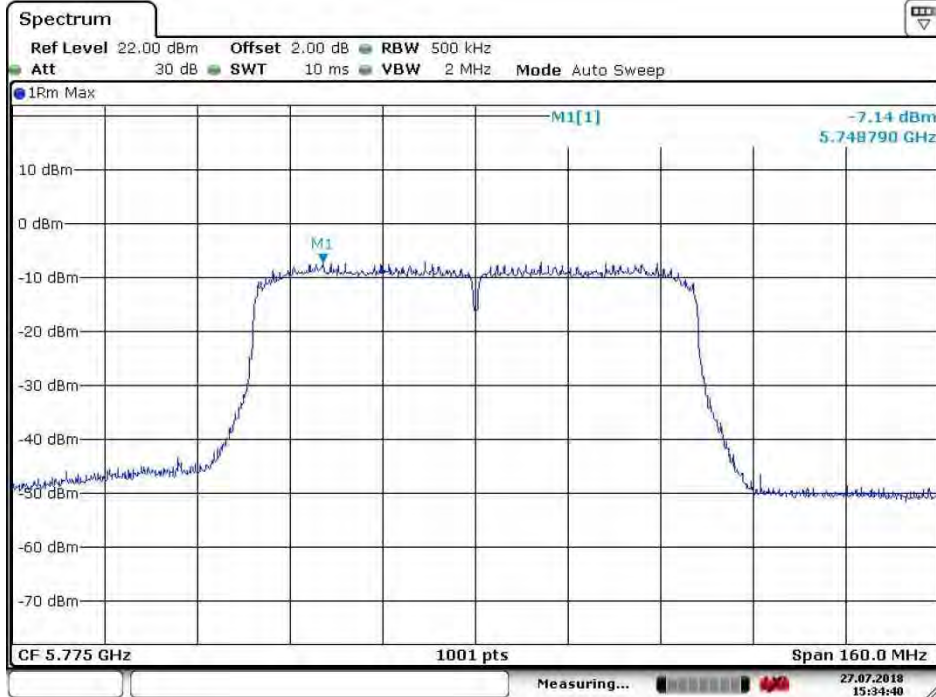

SGS-CSTC Standards Technical Services Co., Ltd. Shenzhen Branch

Report No.: SZEM180700654903
Page: 311 of 783

Test mode:	802.11ac(HT80)	Frequency(MHz):	5775

Date: 27.JUL.2018 15:34:41

Test mode:	802.11ac(HT160)	Frequency(MHz):	5250