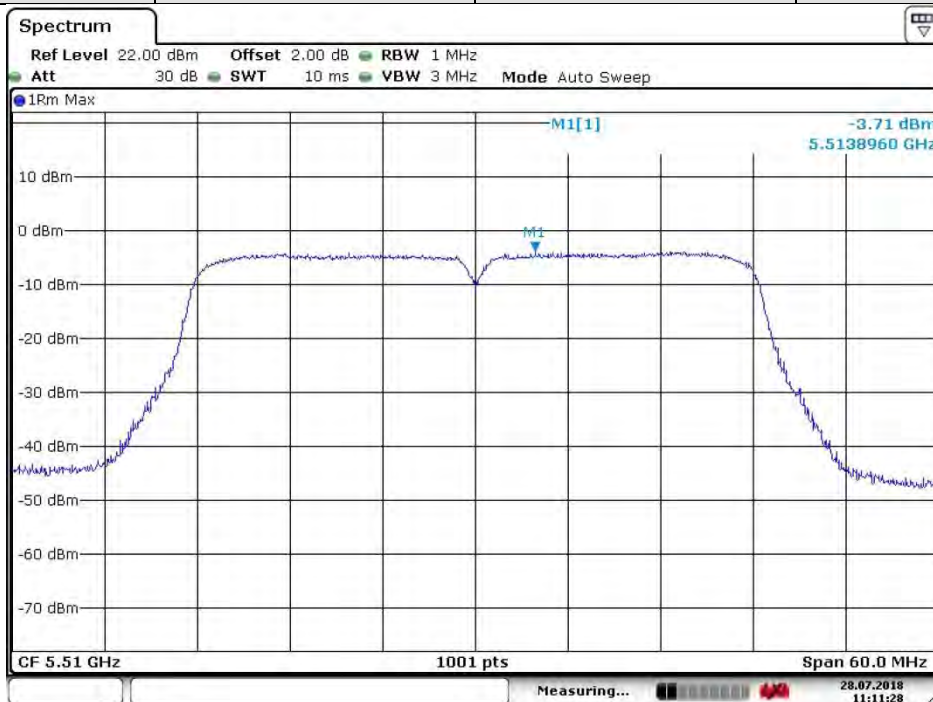

SGS-CSTC Standards Technical Services Co., Ltd. Shenzhen Branch

Report No.: SZEM180700654903
Page: 328 of 783

Test mode:	802.11n(HT40)	Frequency(MHz):	5510

Date: 28.JUL.2018 11:11:28

Test mode:	802.11n(HT40)	Frequency(MHz):	5670