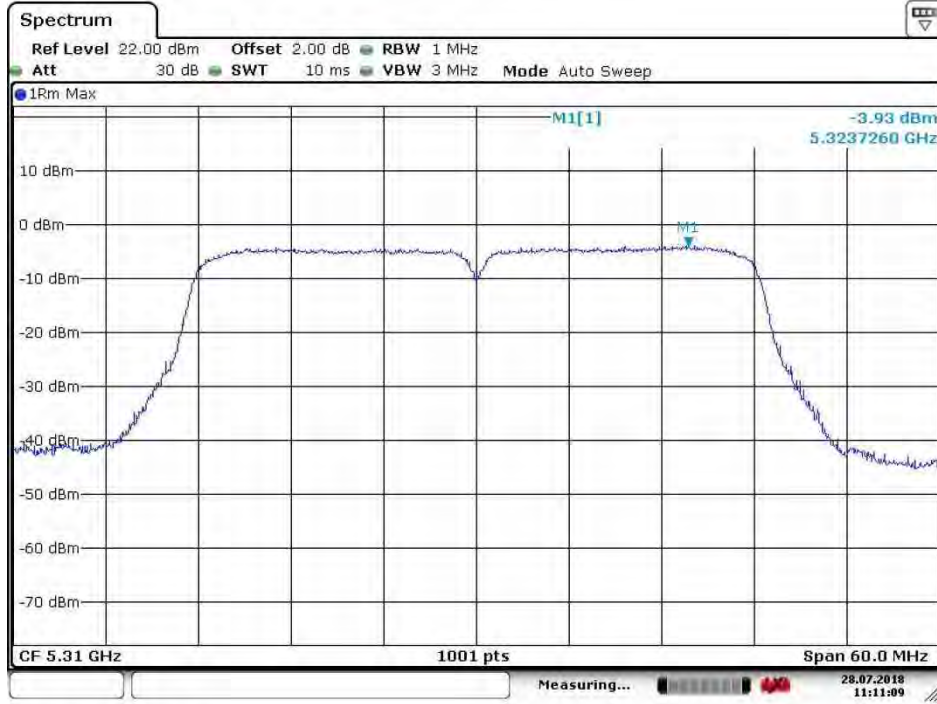

Date: 28 JUL 2018 11:10:34

Test mode:	802.11n(HT40)	Frequency(MHz):	5270
------------	---------------	-----------------	------

Date: 28 JUL 2018 11:10:53

Test mode:	802.11n(HT40)	Frequency(MHz):	5310
------------	---------------	-----------------	------