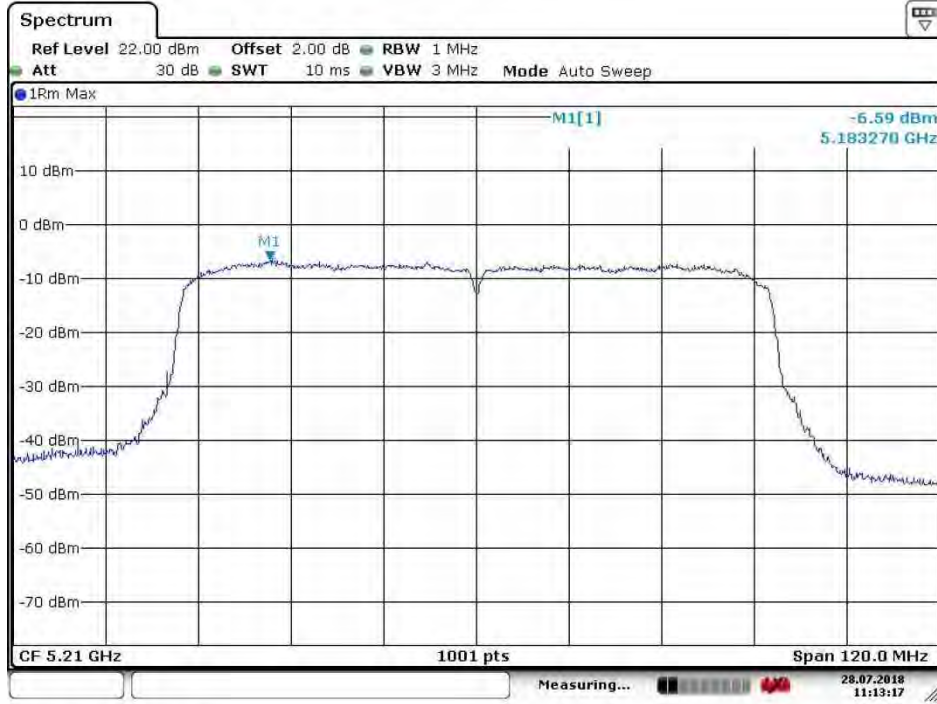

SGS-CSTC Standards Technical Services Co., Ltd. Shenzhen Branch

Report No.: SZEM180700654903
Page: 334 of 783

Test mode:	802.11ac(HT80)	Frequency(MHz):	5210

Date: 28.JUL.2018 11:13:18

Test mode:	802.11ac(HT80)	Frequency(MHz):	5290