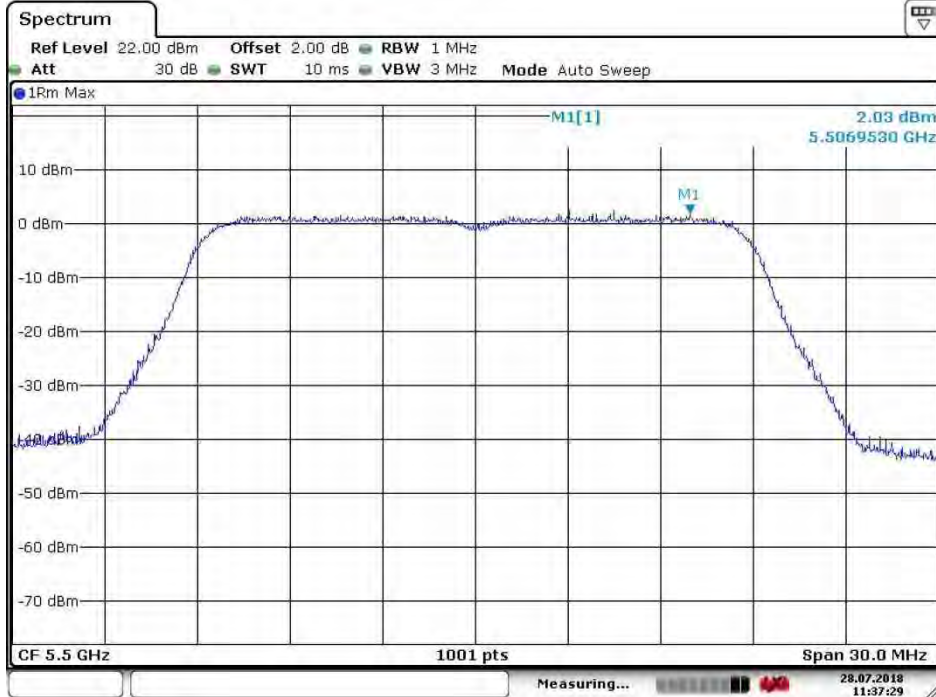

SGS-CSTC Standards Technical Services Co., Ltd. Shenzhen Branch

Report No.: SZEM180700654903
Page: 344 of 783

Test mode:	802.11n(HT20)	Frequency(MHz):	5500

Date: 28.JUL.2018 11:37:29

Test mode:	802.11n(HT20)	Frequency(MHz):	5700