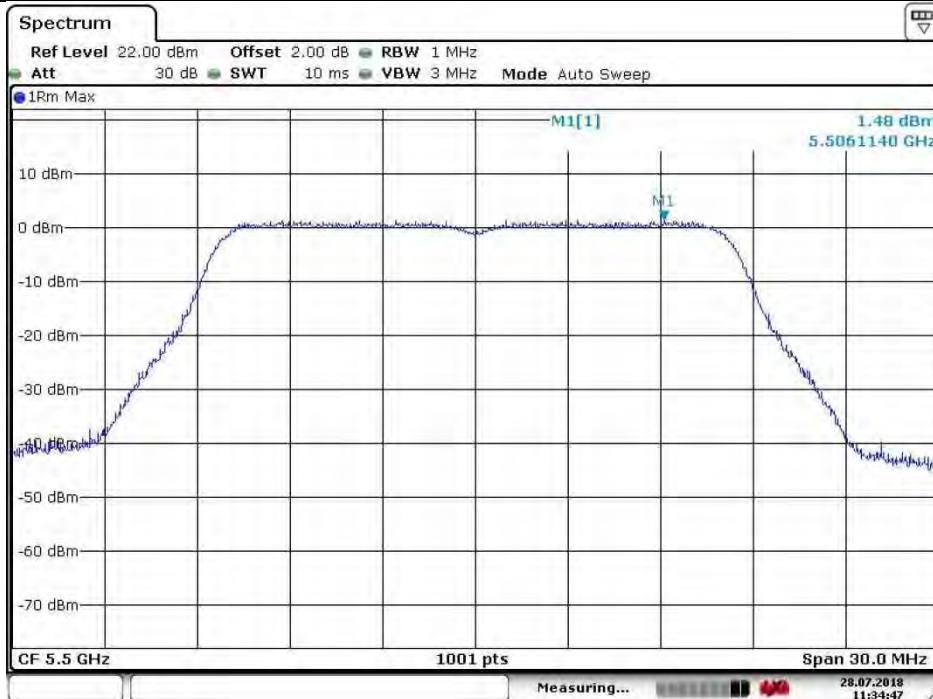

SGS-CSTC Standards Technical Services Co., Ltd. Shenzhen Branch

Report No.: SZEM180700654903
Page: 340 of 783

Test mode:	802.11a	Frequency(MHz):	5500

Date: 28 JUL 2018 11:34:47

Test mode:	802.11a	Frequency(MHz):	5700