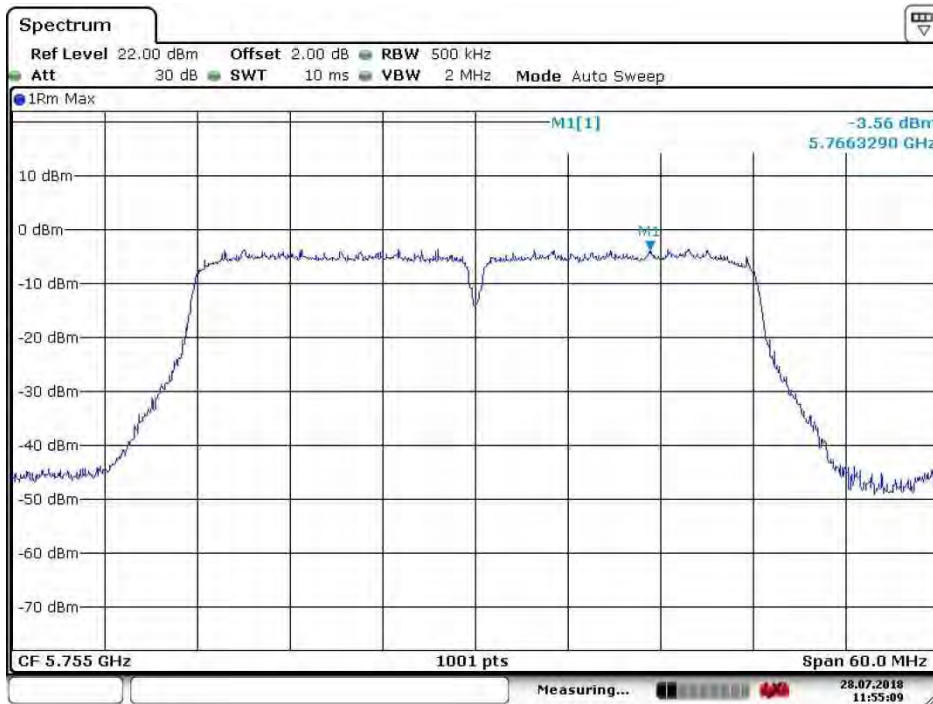

SGS-CSTC Standards Technical Services Co., Ltd. Shenzhen Branch

Report No.: SZEM180700654903
Page: 324 of 783

Test mode:	802.11ac(HT20)	Frequency(MHz):	5755

Date: 28 JUL 2018 11:55:10

Test mode:	802.11ac(HT20)	Frequency(MHz):	5795