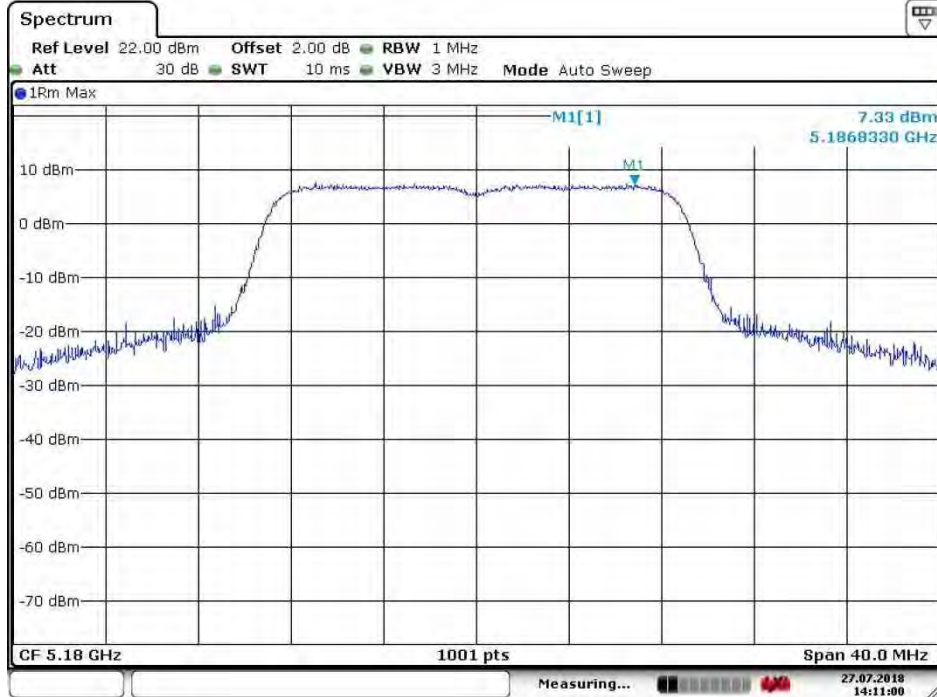

SGS-CSTC Standards Technical Services Co., Ltd. Shenzhen Branch

Report No.: SZEM180700654903
Page: 257 of 783

Test mode:	802.11n(HT20)	Frequency(MHz):	5180

Date: 27.JUL.2018 14:11:01

Test mode:	802.11n(HT20)	Frequency(MHz):	5200