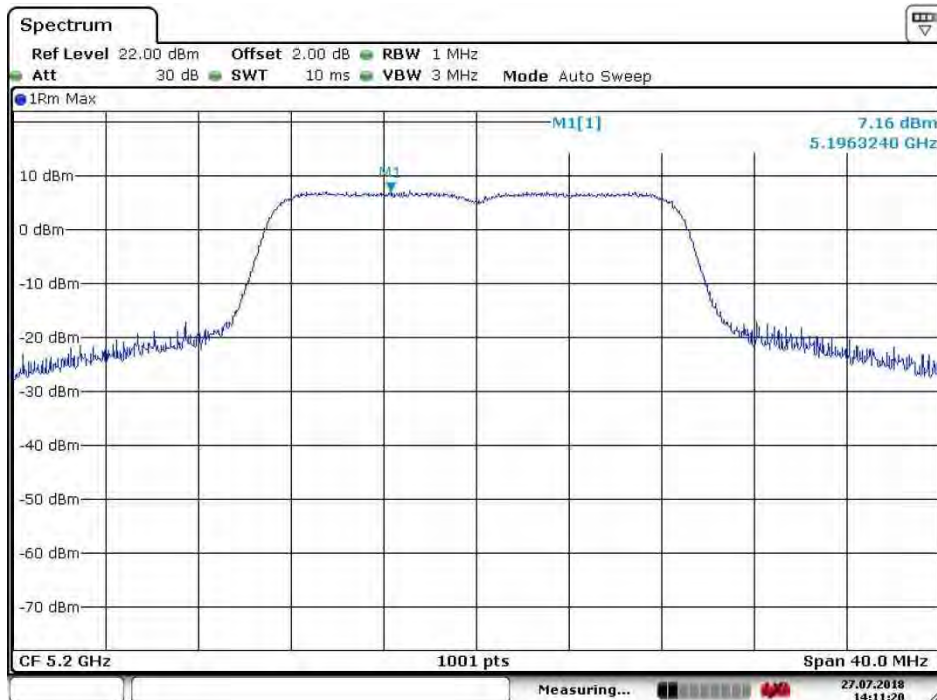

Date: 27.JUL.2018 14:11:21