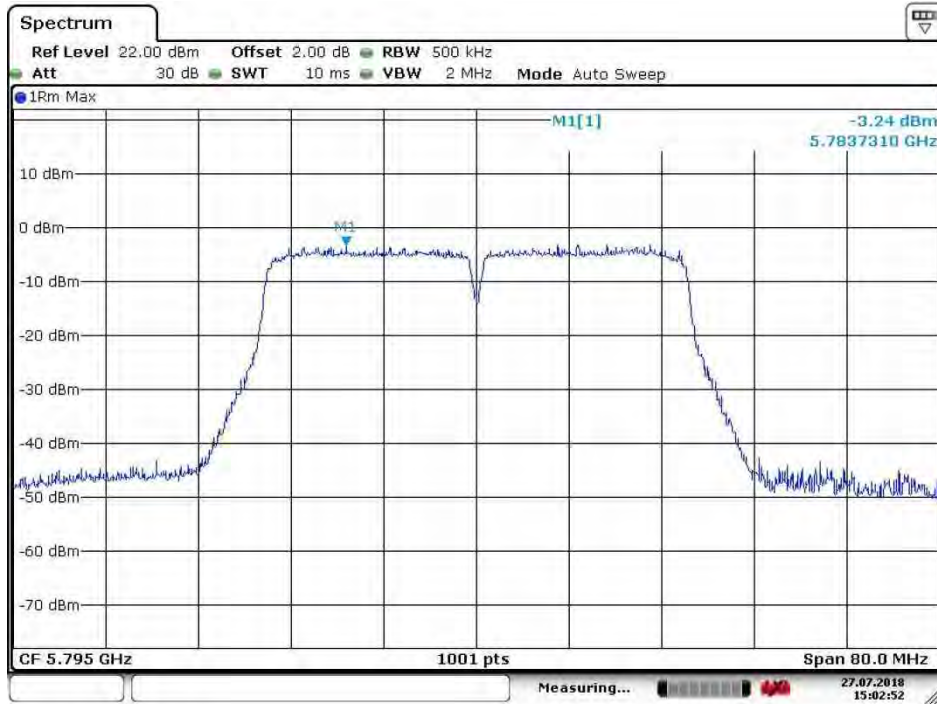

Date: 27.JUL.2018 15:02:52