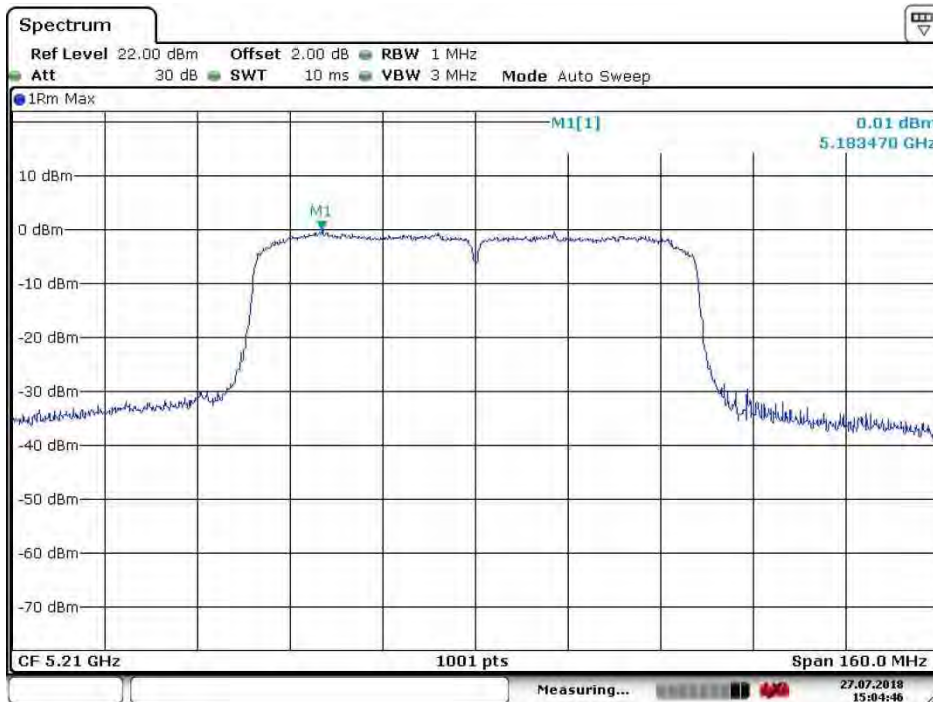

Date: 27.JUL.2018 15:04:46