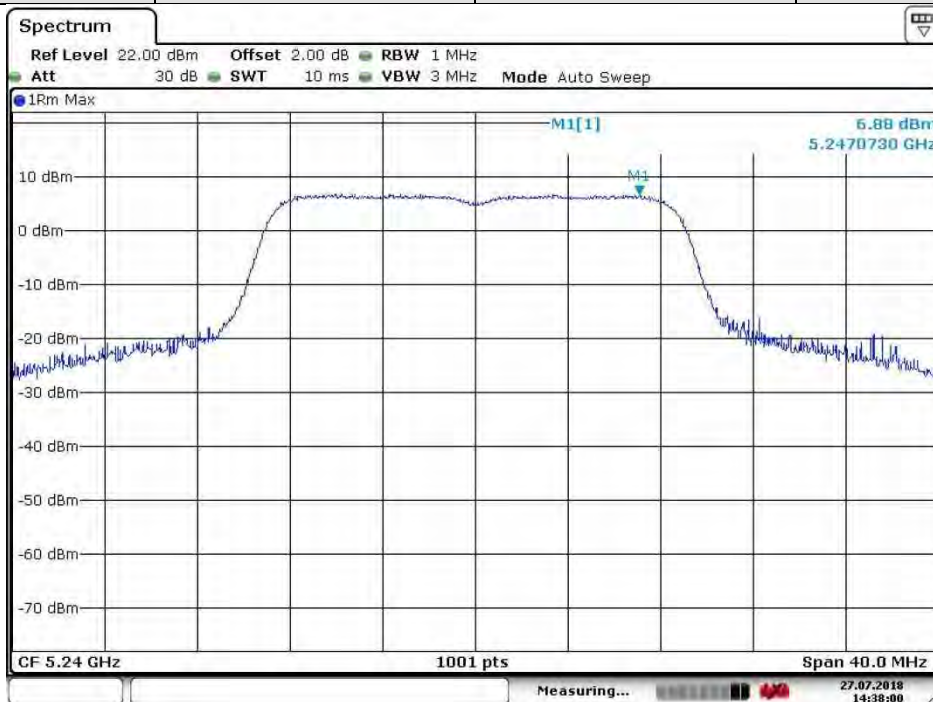

Test mode:	802.11ac(HT20)	Frequency(MHz):	5240

Date: 27.JUL.2018 14:38:01

Test mode:	802.11ac(HT20)	Frequency(MHz):	5260