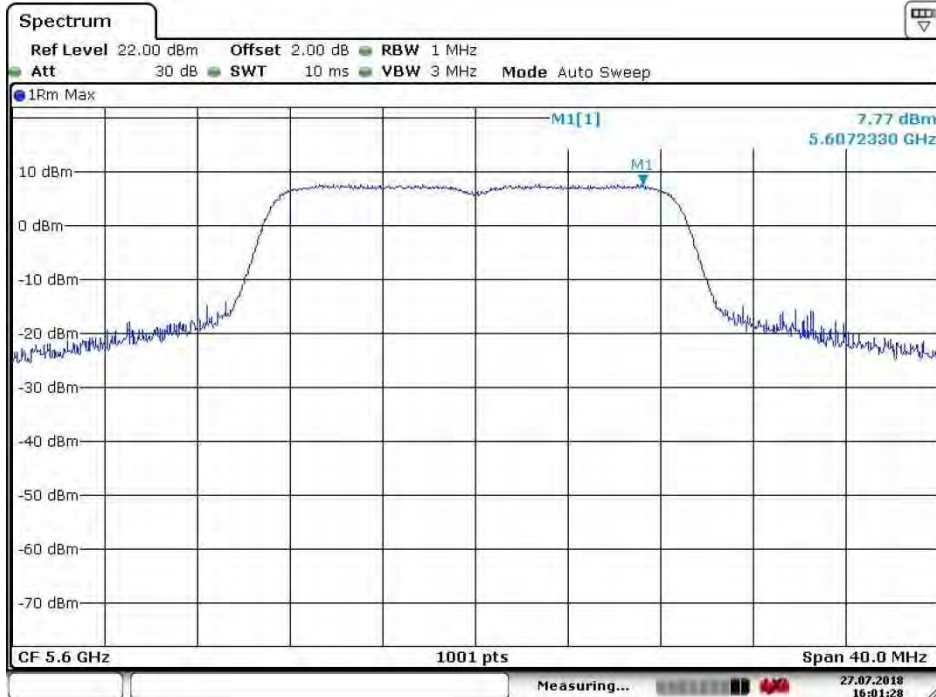

Date: 27.JUL.2018 16:01:29