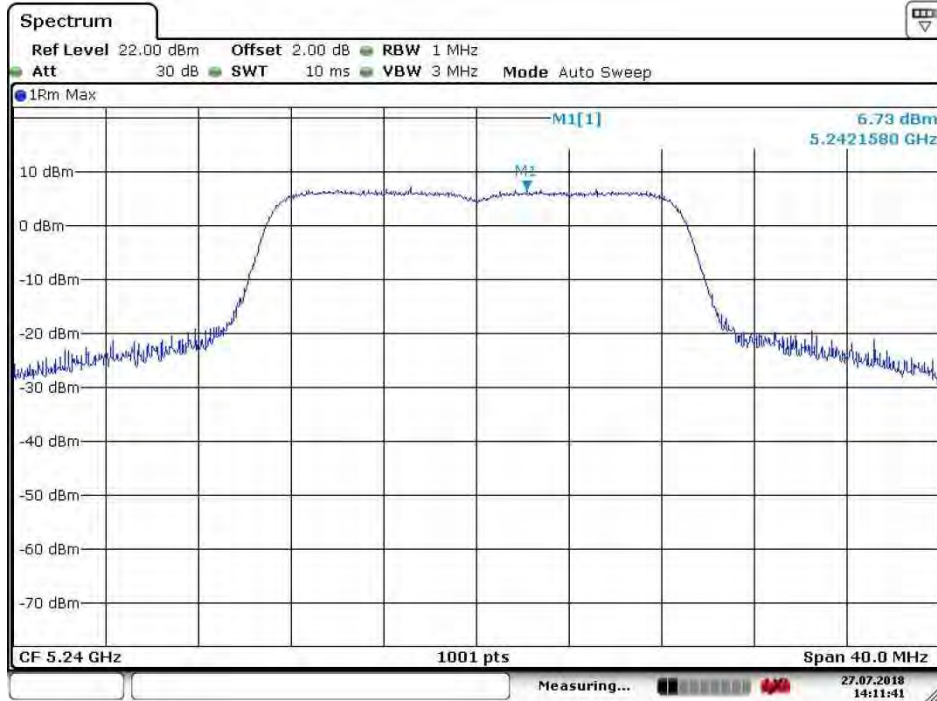

Date: 27.JUL.2018 14:11:41

Test mode:	802.11n(HT20)	Frequency(MHz):	5260
------------	---------------	-----------------	------

Date: 27.JUL.2018 14:12:05

SGS-CSTC Standards Technical Services Co., Ltd. Shenzhen Branch