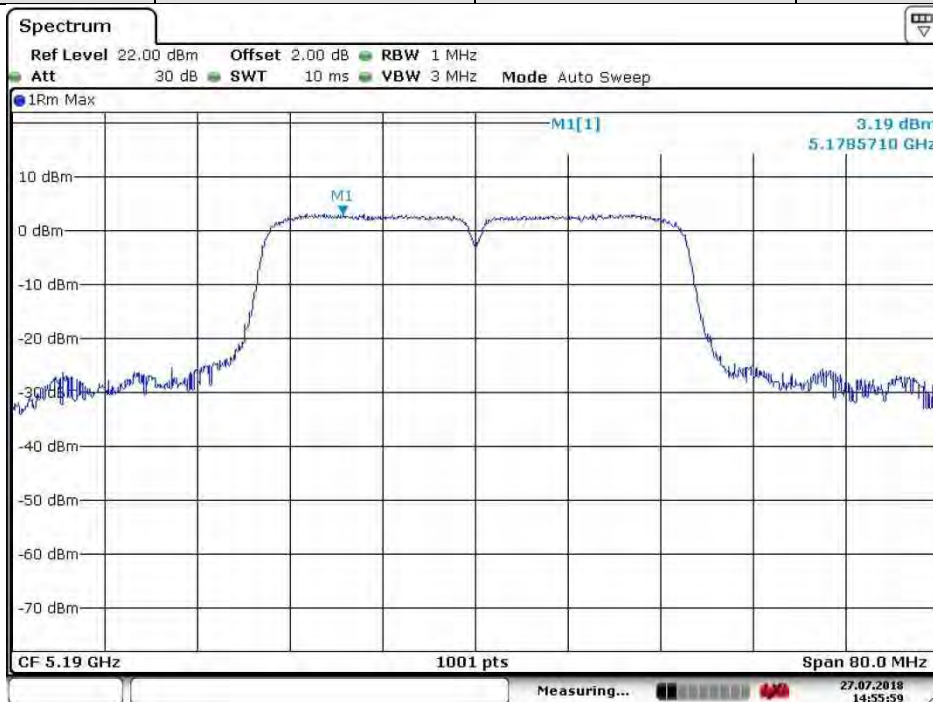

SGS-CSTC Standards Technical Services Co., Ltd. Shenzhen Branch

Report No.: SZEM180700654903
Page: 274 of 783

Test mode:	802.11ac(HT40)	Frequency(MHz):	5190

Date: 27.JUL.2018 14:55:59

Test mode:	802.11ac(HT40)	Frequency(MHz):	5230