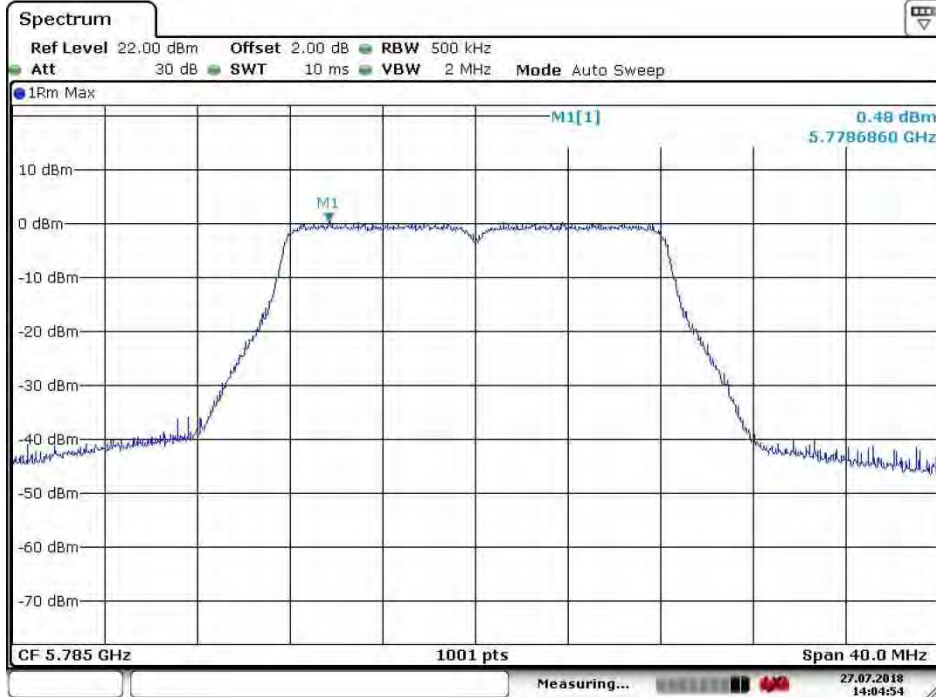

Test mode:	802.11a	Frequency(MHz):	5785

Date: 27.JUL.2018 14:04:55

Test mode:	802.11a	Frequency(MHz):	5825