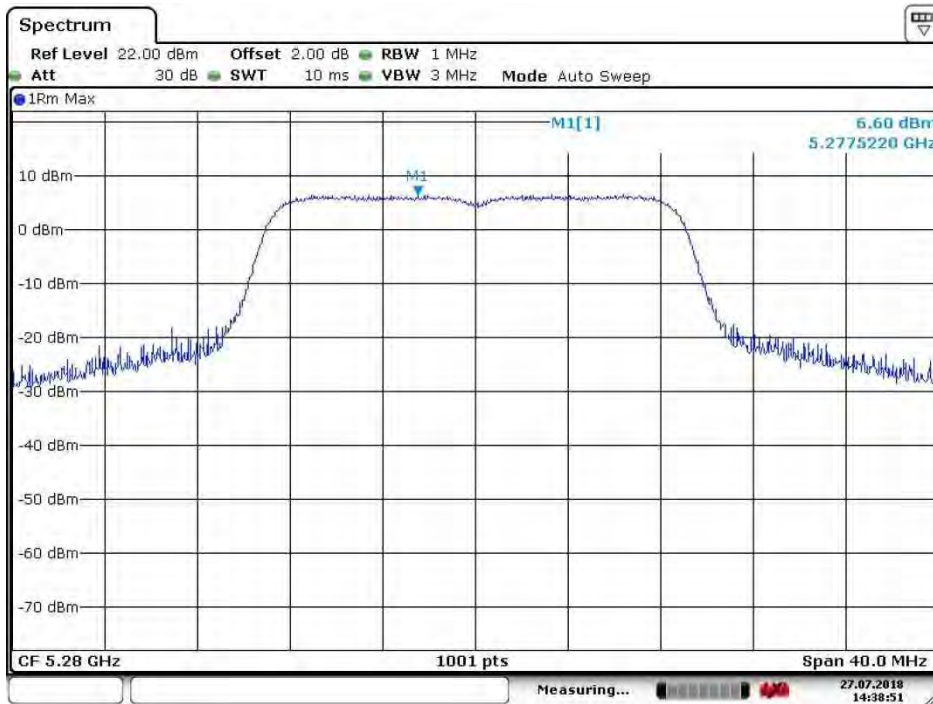

SGS-CSTC Standards Technical Services Co., Ltd. Shenzhen Branch

Report No.: SZEM180700654903
Page: 265 of 783

Test mode:	802.11ac(HT20)	Frequency(MHz):	5280

Date: 27.JUL.2018 14:38:52

Test mode:	802.11ac(HT20)	Frequency(MHz):	5320