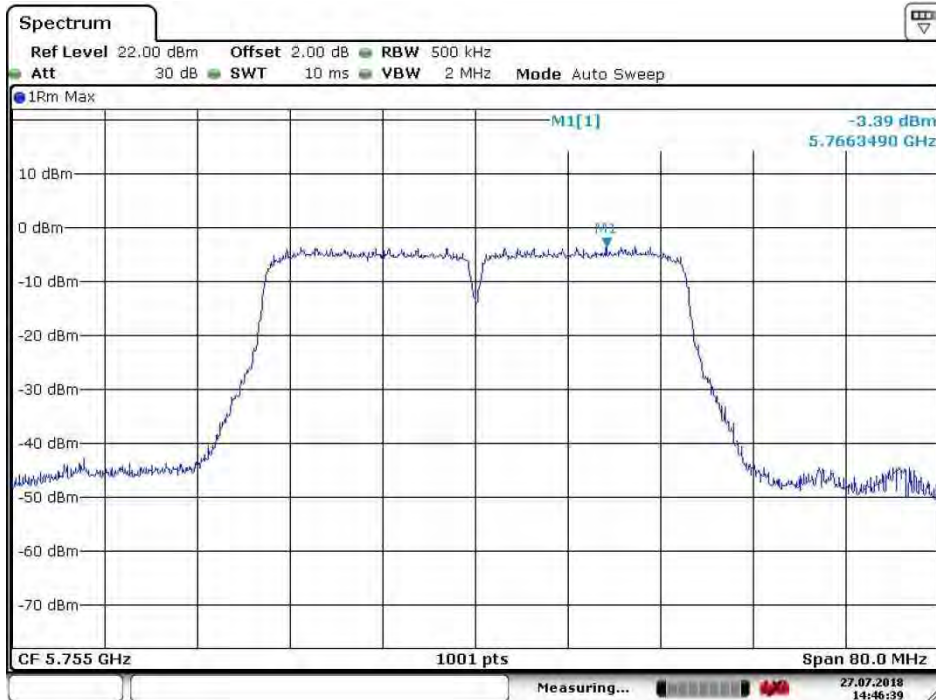

Date: 27 JUL 2018 14:46:39