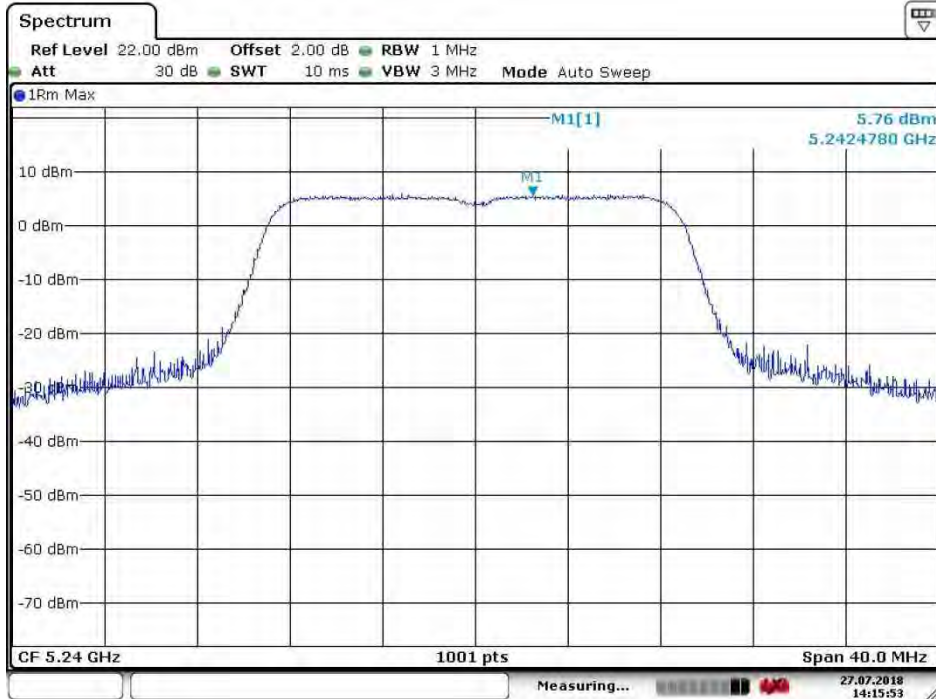

Test mode:	802.11n(HT20)	Frequency(MHz):	5240

Date: 27.JUL.2018 14:15:54

Test mode:	802.11n(HT20)	Frequency(MHz):	5260