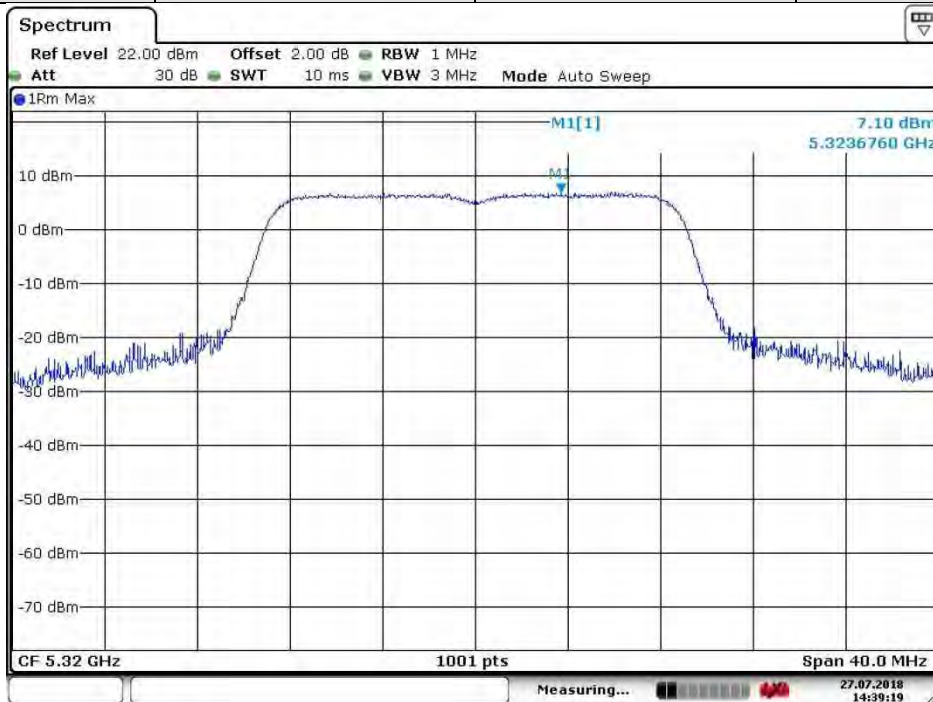

Date: 27.JUL.2018 14:39:19