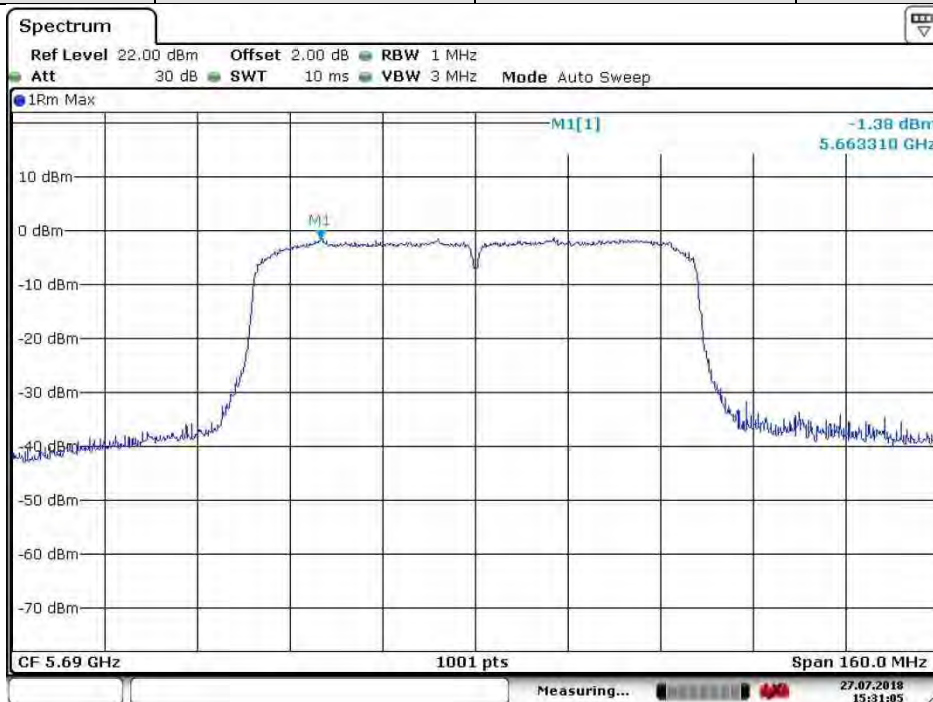

SGS-CSTC Standards Technical Services Co., Ltd. Shenzhen Branch

Report No.: SZEM180700654903
Page: 280 of 783

Test mode:	802.11ac(HT80)	Frequency(MHz):	5690

Date: 27 JUL 2018 15:31:06

Test mode:	802.11ac(HT80)	Frequency(MHz):	5775