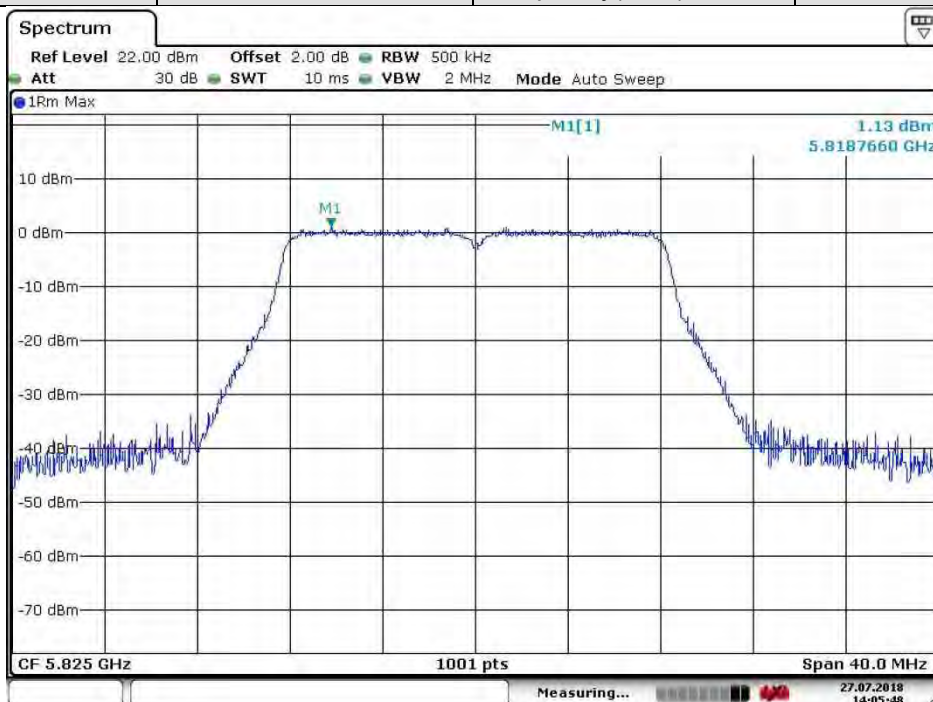

Date: 27.JUL.2018 14:05:48