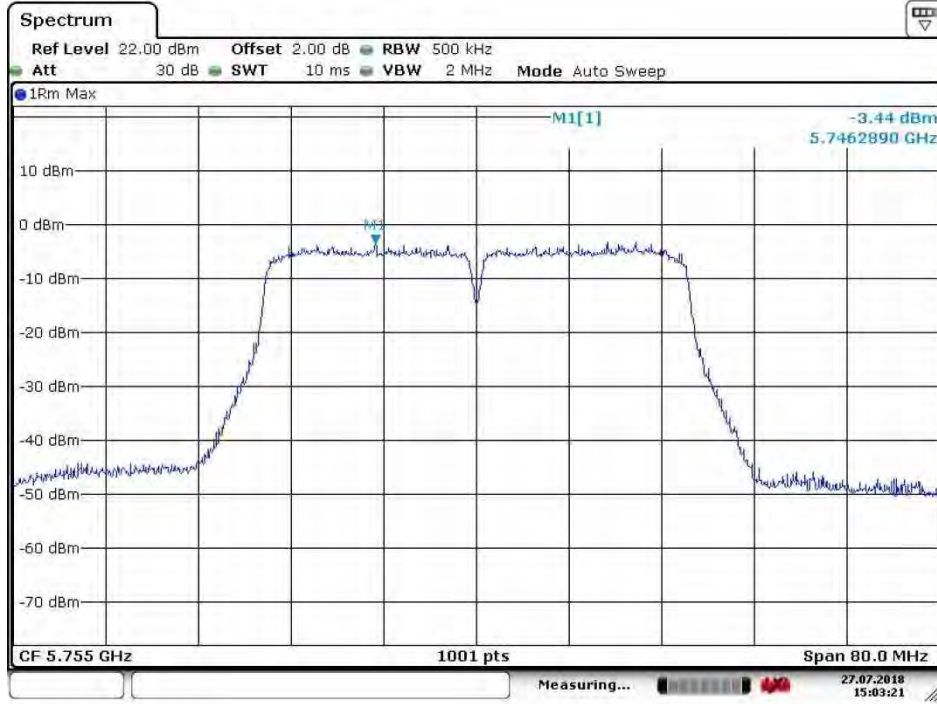

SGS-CSTC Standards Technical Services Co., Ltd. Shenzhen Branch

Report No.: SZEM180700654903
Page: 273 of 783

Test mode:	802.11 n(HT40)	Frequency(MHz):	5755

Date: 27.JUL.2018 15:03:22

Test mode:	802.11 n(HT40)	Frequency(MHz):	5795