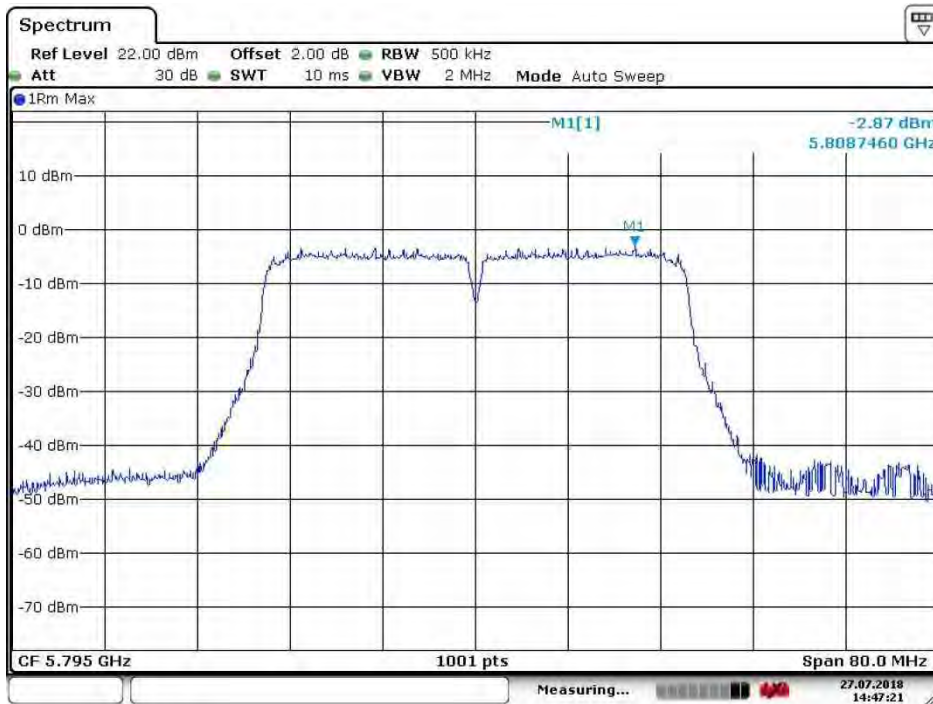

SGS-CSTC Standards Technical Services Co., Ltd. Shenzhen Branch

Report No.: SZEM180700654903
Page: 278 of 783

Test mode:	802.11ac(HT40)	Frequency(MHz):	5795

Date: 27.JUL.2018 14:47:22

Test mode:	802.11ac(HT80)	Frequency(MHz):	5210