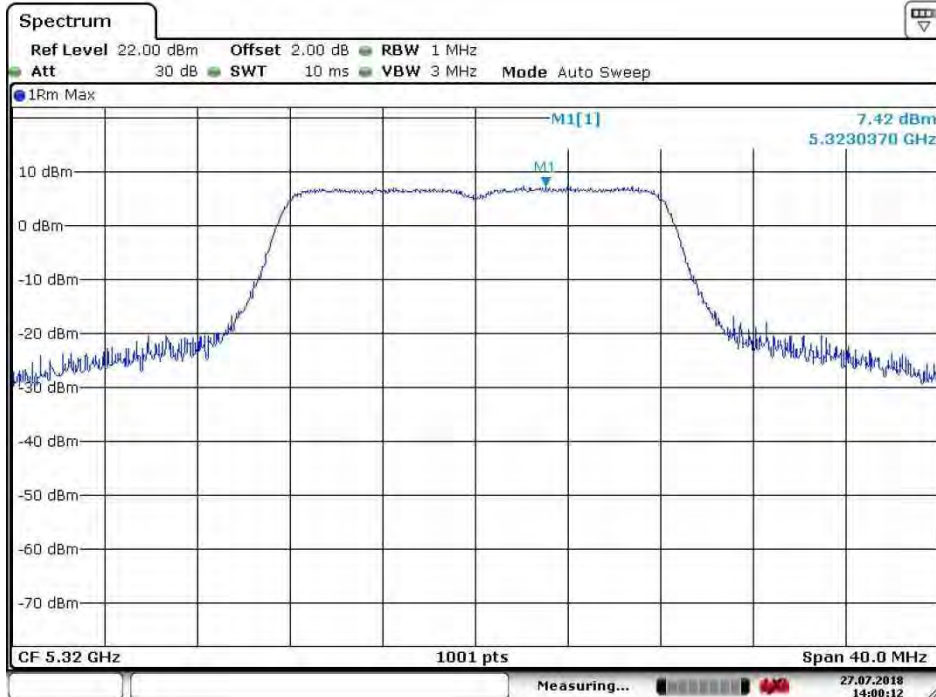

Date: 27.JUL.2018 14:00:12