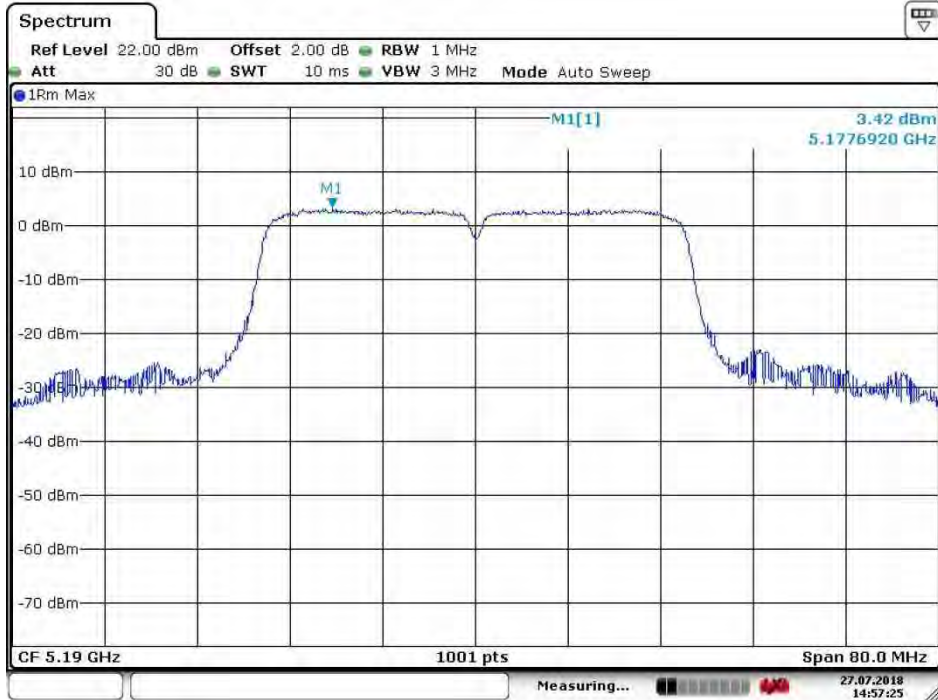

Test mode:	802.11n(HT40)	Frequency(MHz):	5190

Date: 27.JUL.2018 14:57:25

Test mode:	802.11n(HT40)	Frequency(MHz):	5230