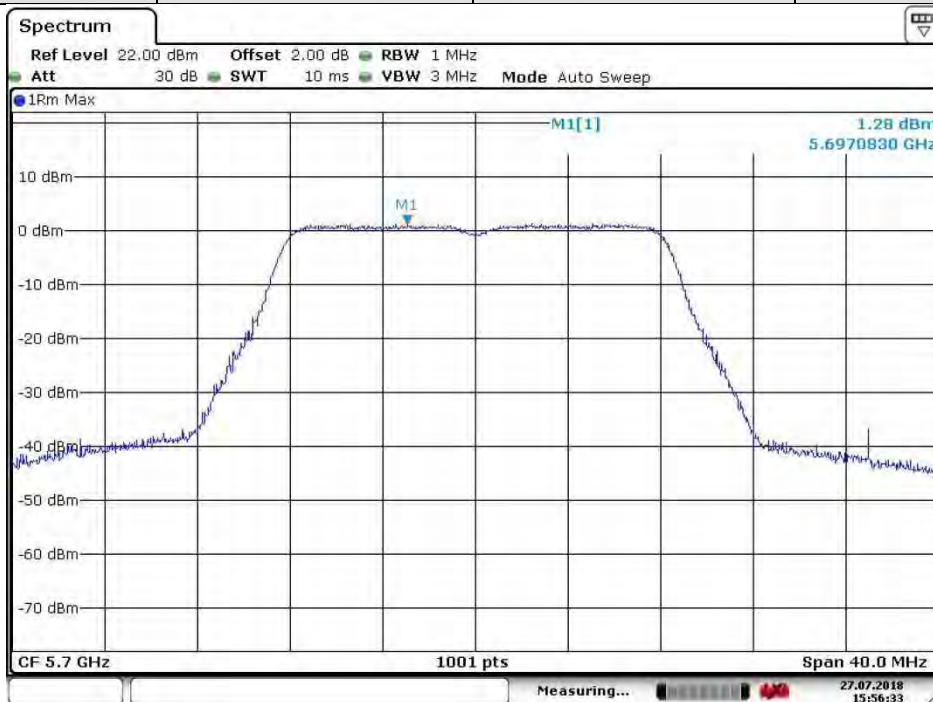

Test mode:	802.11a	Frequency(MHz):	5700

Date: 27.JUL.2018 15:56:34

Test mode:	802.11a	Frequency(MHz):	5745