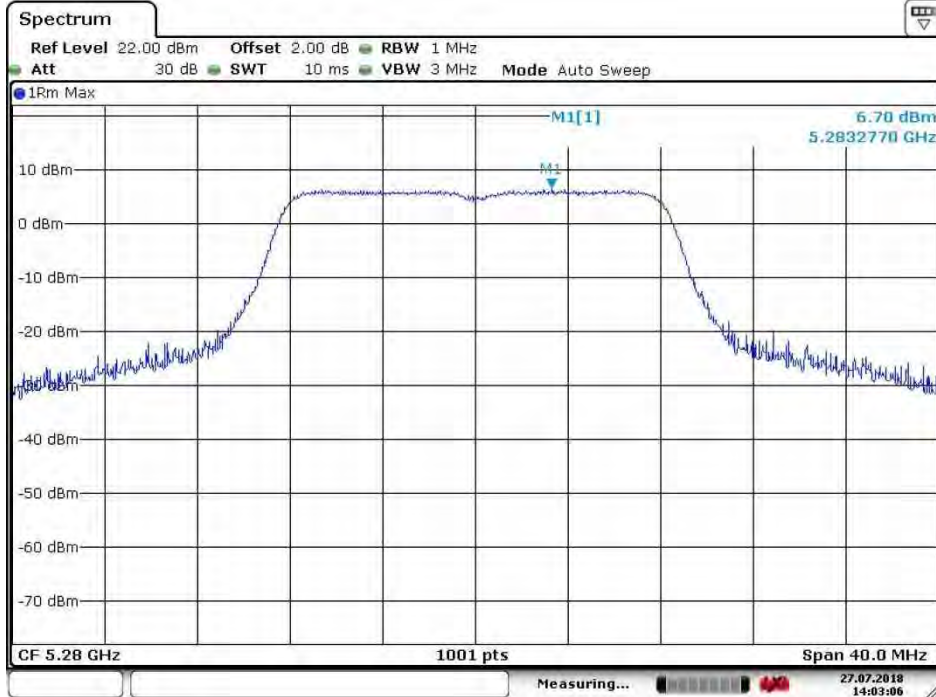

SGS-CSTC Standards Technical Services Co., Ltd. Shenzhen Branch

Report No.: SZEM180700654903
Page: 284 of 783

Test mode:	802.11a	Frequency(MHz):	5280

Date: 27.JUL.2018 14:03:06

Test mode:	802.11a	Frequency(MHz):	5320