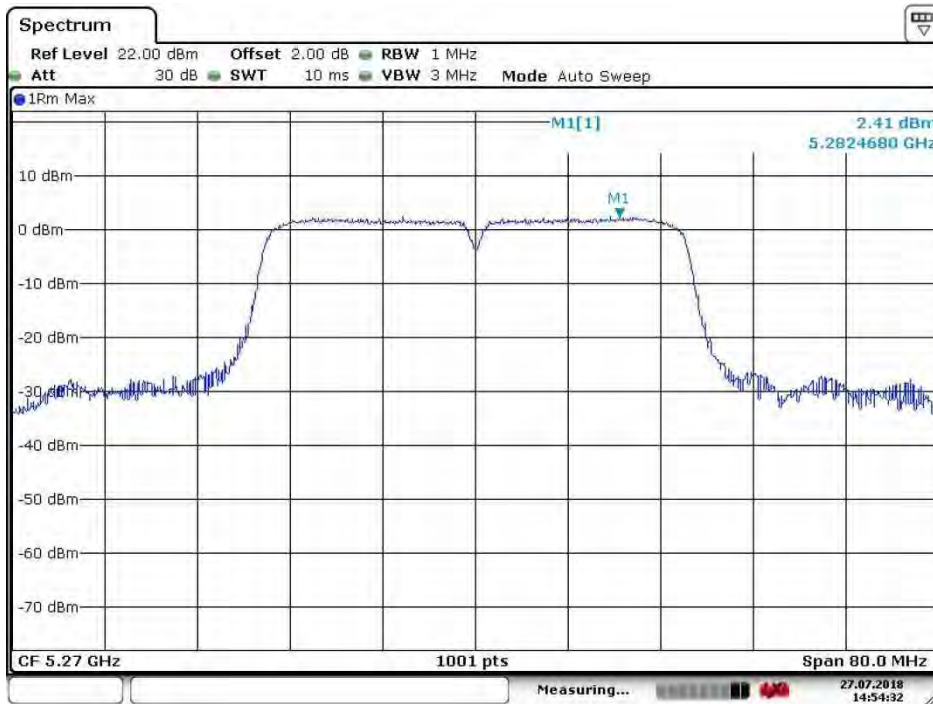

SGS-CSTC Standards Technical Services Co., Ltd. Shenzhen Branch

Report No.: SZEM180700654903
Page: 275 of 783

Test mode:	802.11ac(HT40)	Frequency(MHz):	5270

Date: 27.JUL.2018 14:54:32

Test mode:	802.11ac(HT40)	Frequency(MHz):	5310