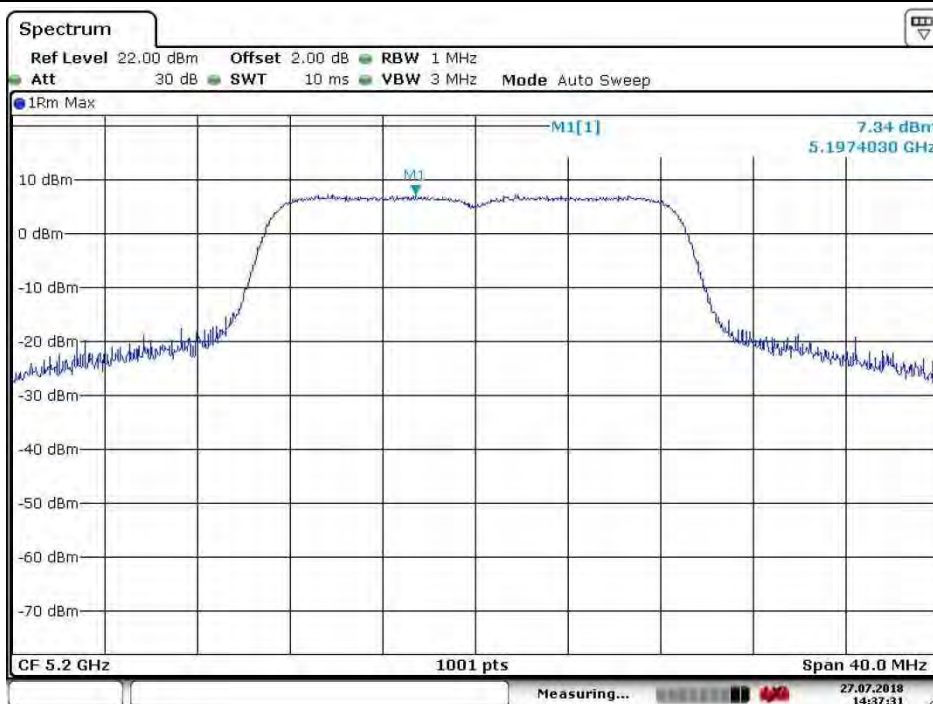

Date: 27.JUL.2018 14:37:31