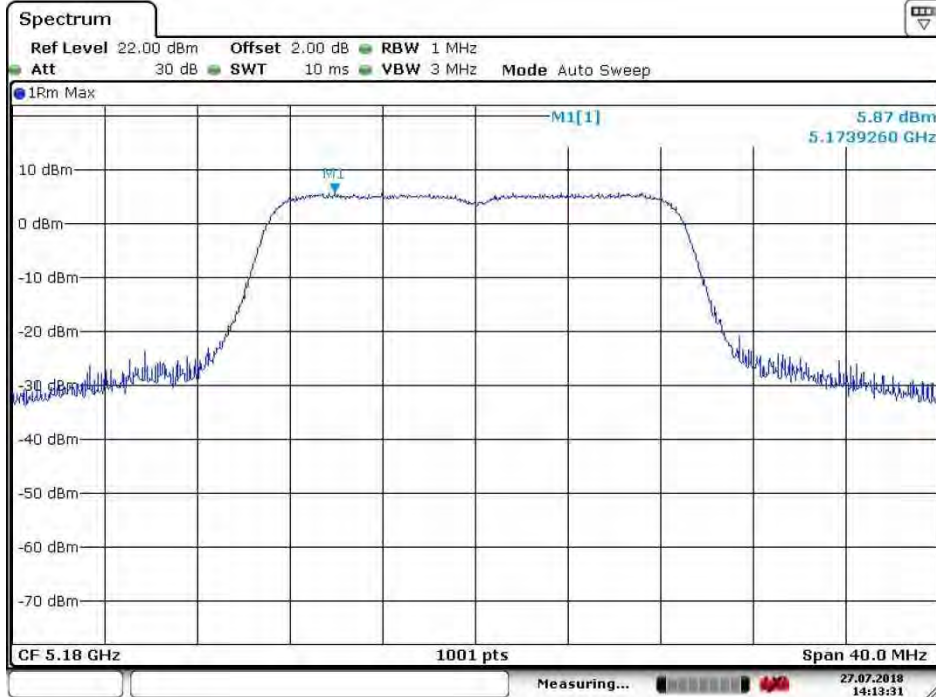

Test mode:	802.11n(HT20)	Frequency(MHz):	5180

Date: 27.JUL.2018 14:13:31

Test mode:	802.11n(HT20)	Frequency(MHz):	5200