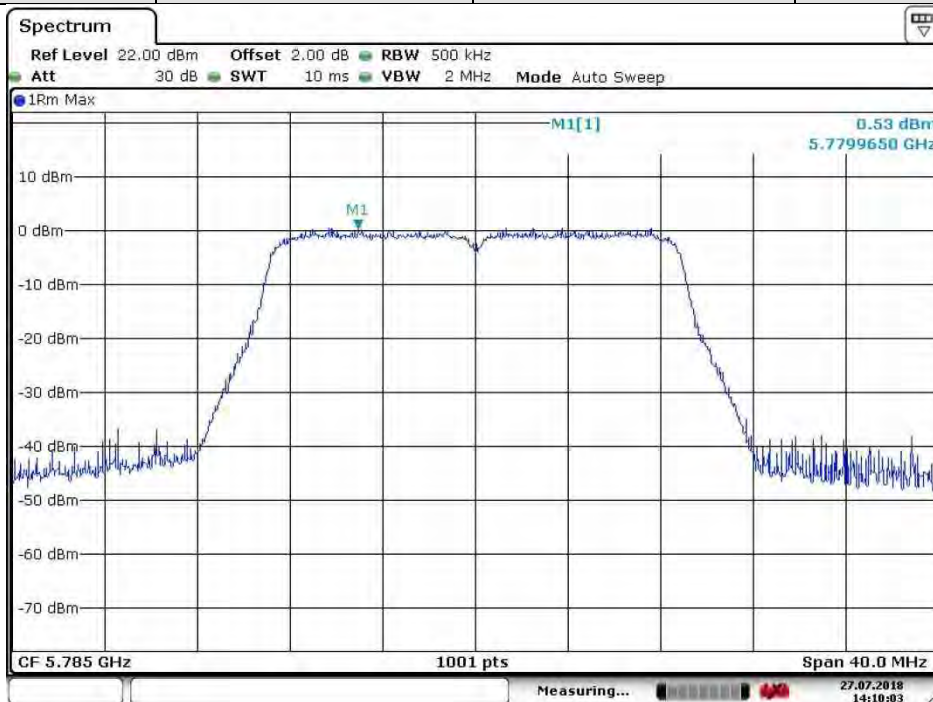

Date: 27.JUL.2018 14:10:03

Test mode:	802.11 n(HT20)	Frequency(MHz):	5825
------------	----------------	-----------------	------

Date: 27.JUL.2018 14:09:30

SGS-CSTC Standards Technical Services Co., Ltd. Shenzhen Branch