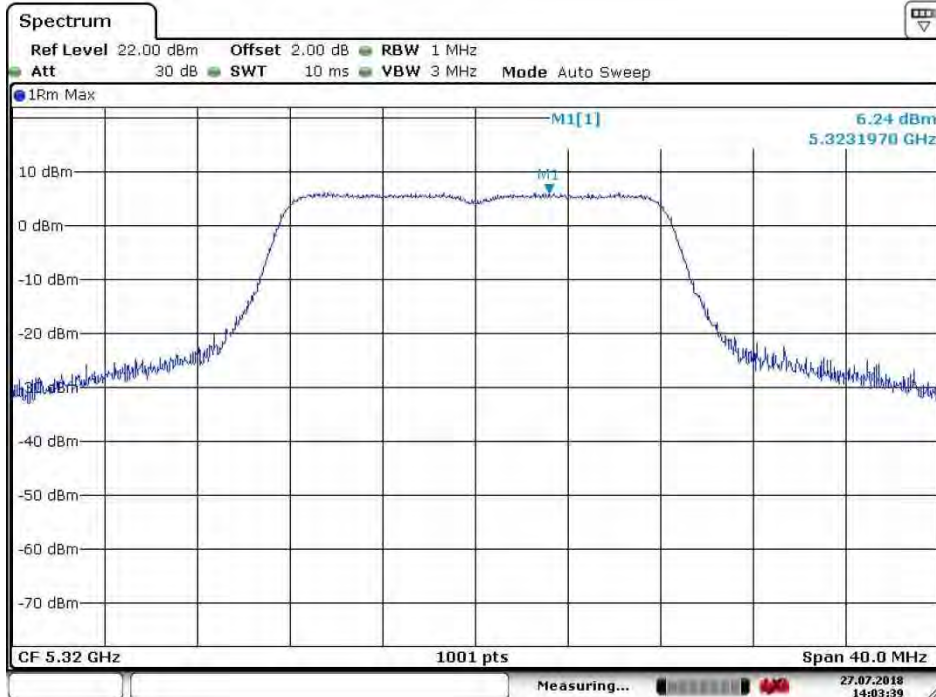

Date: 27.JUL.2018 14:03:40