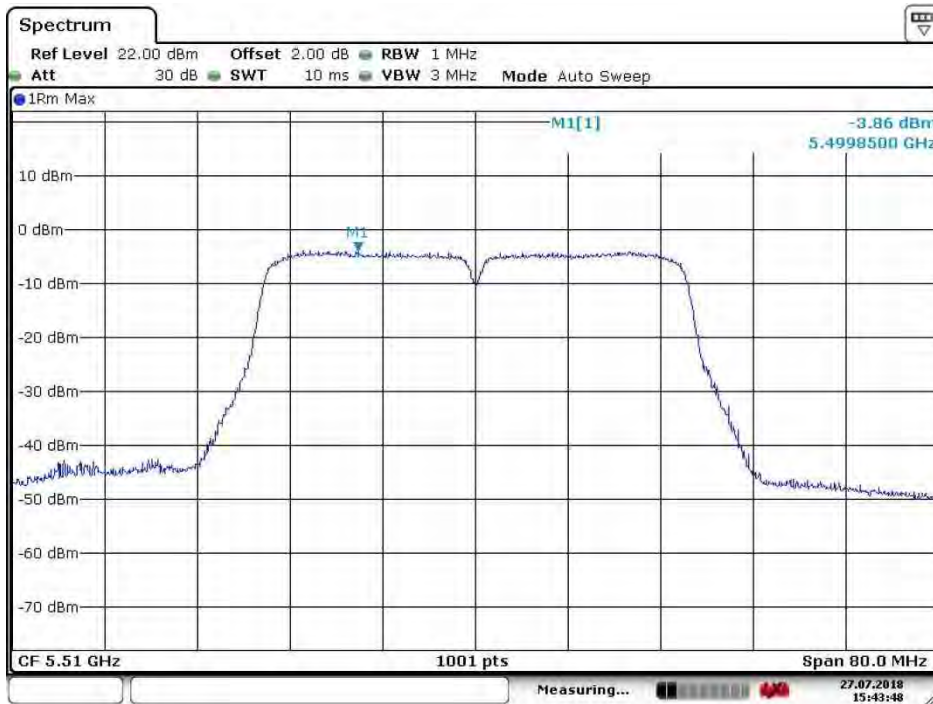

SGS-CSTC Standards Technical Services Co., Ltd. Shenzhen Branch

Report No.: SZEM180700654903
Page: 302 of 783

Test mode:	802.11n(HT40)	Frequency(MHz):	5510

Date: 27.JUL.2018 15:43:48

Test mode:	802.11n(HT40)	Frequency(MHz):	5670