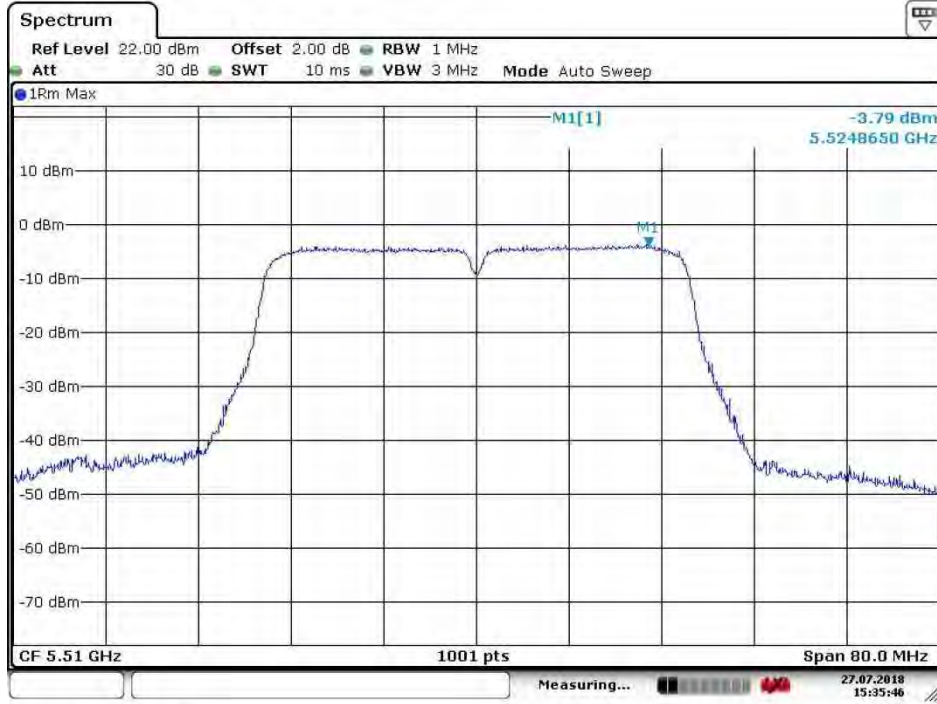

SGS-CSTC Standards Technical Services Co., Ltd. Shenzhen Branch

Report No.: SZEM180700654903
Page: 276 of 783

Test mode:	802.11ac(HT40)	Frequency(MHz):	5510

Date: 27.JUL.2018 15:35:46

Test mode:	802.11ac(HT40)	Frequency(MHz):	5670