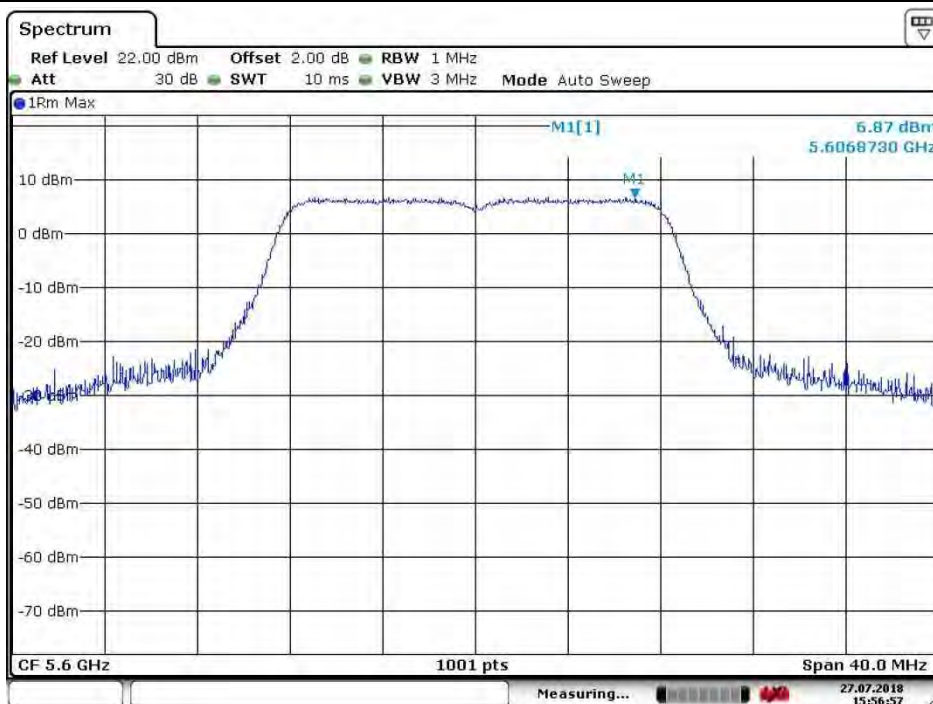

Date: 27.JUL.2018 15:56:57