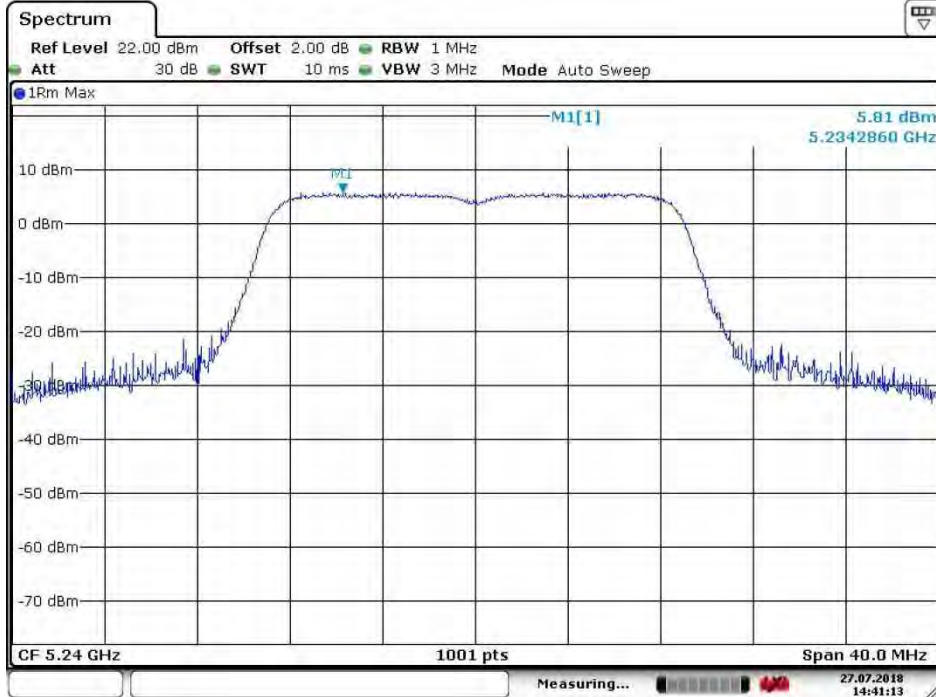

SGS-CSTC Standards Technical Services Co., Ltd. Shenzhen Branch

Report No.: SZEM180700654903
Page: 295 of 783

Test mode:	802.11ac(HT20)	Frequency(MHz):	5240

Date: 27.JUL.2018 14:41:14

Test mode:	802.11ac(HT20)	Frequency(MHz):	5260