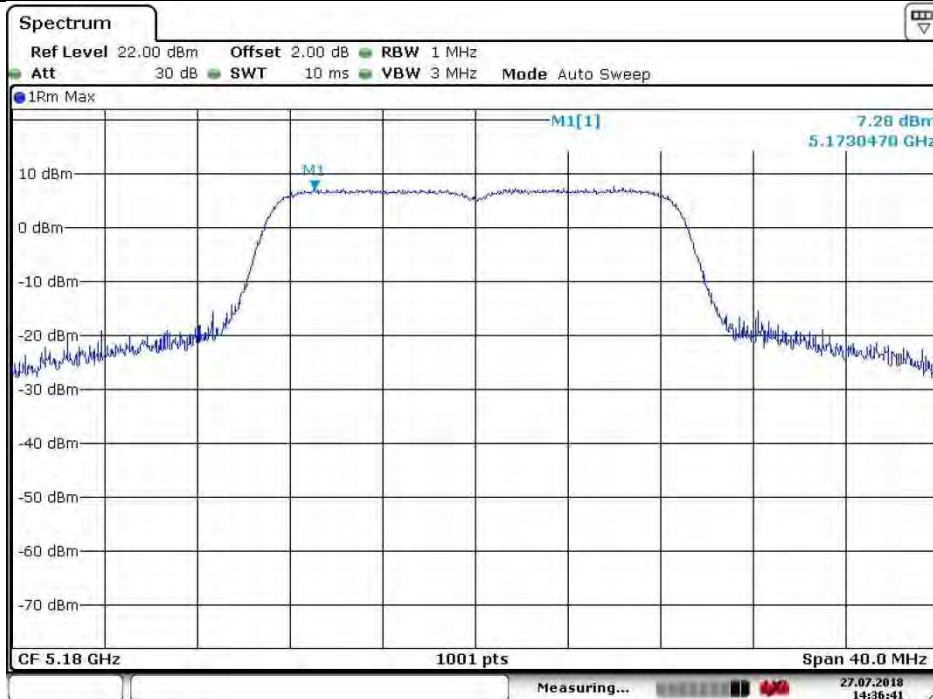

SGS-CSTC Standards Technical Services Co., Ltd. Shenzhen Branch

Report No.: SZEM180700654903
Page: 263 of 783

Test mode:	802.11ac(HT20)	Frequency(MHz):	5180

Date: 27.JUL.2018 14:36:42

Test mode:	802.11ac(HT20)	Frequency(MHz):	5200