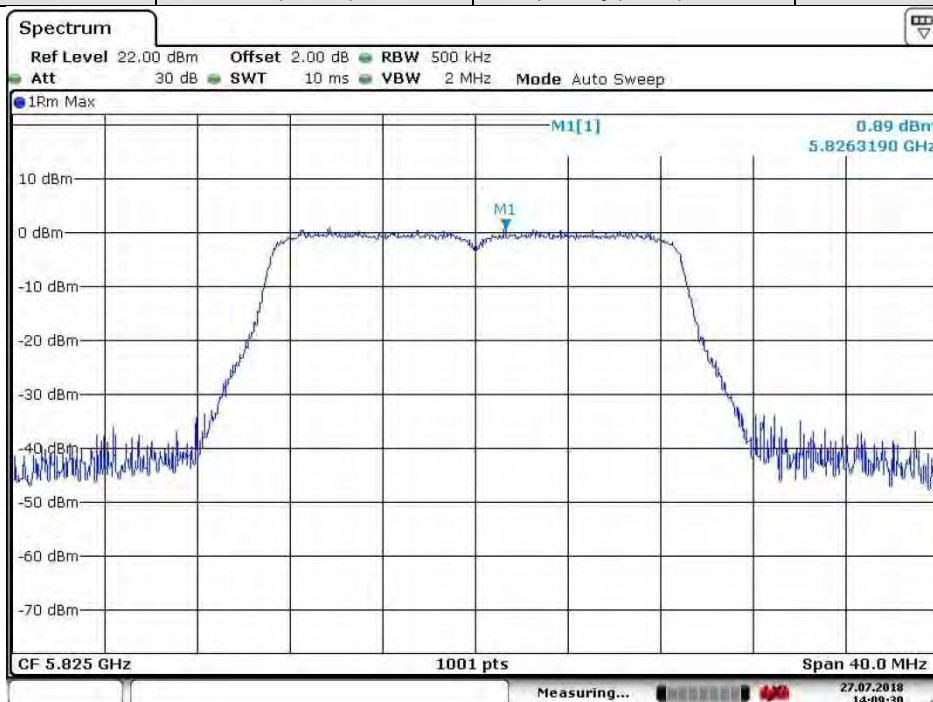

Date: 27.JUL.2018 14:10:03

Test mode:	802.11 n(HT20)	Frequency(MHz):	5825
------------	----------------	-----------------	------

Date: 27.JUL.2018 14:09:30

SGS-CSTC Standards Technical Services Co., Ltd. Shenzhen Branch