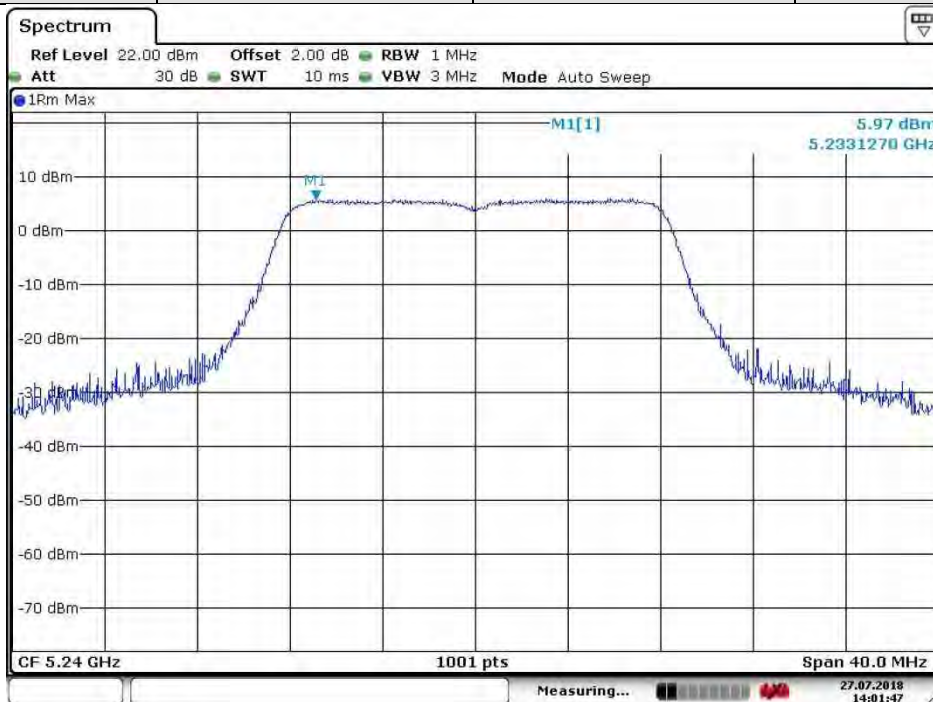

Test mode:	802.11a	Frequency(MHz):	5240

Date: 27.JUL.2018 14:01:48

Test mode:	802.11a	Frequency(MHz):	5260