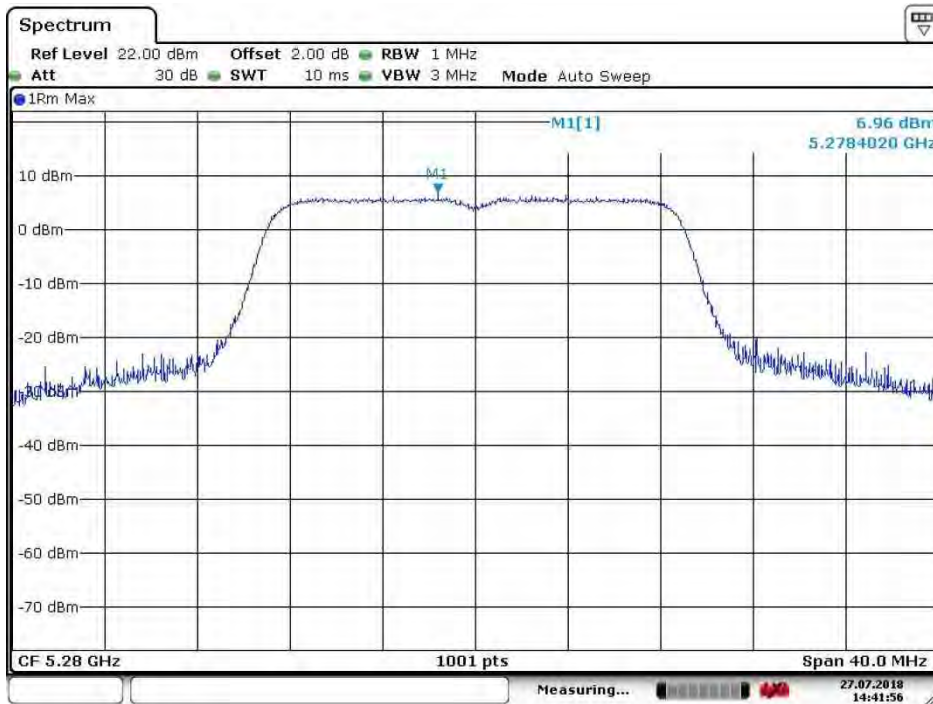

SGS-CSTC Standards Technical Services Co., Ltd. Shenzhen Branch

Report No.: SZEM180700654903
Page: 296 of 783

Test mode:	802.11ac(HT20)	Frequency(MHz):	5280

Date: 27.JUL.2018 14:41:56

Test mode:	802.11ac(HT20)	Frequency(MHz):	5320