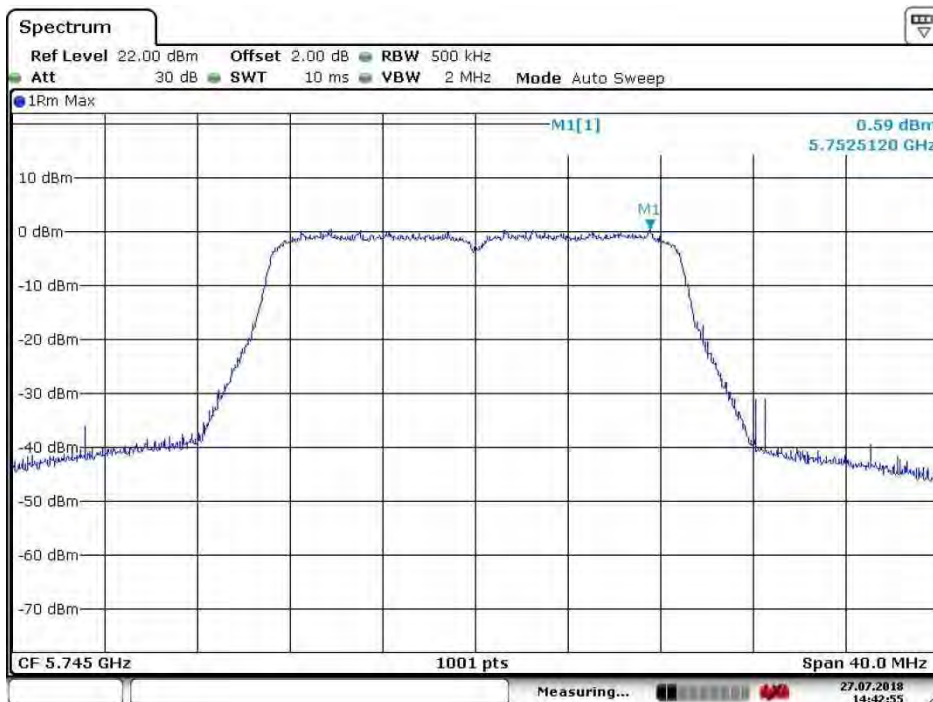

Date: 27.JUL.2018 14:42:55