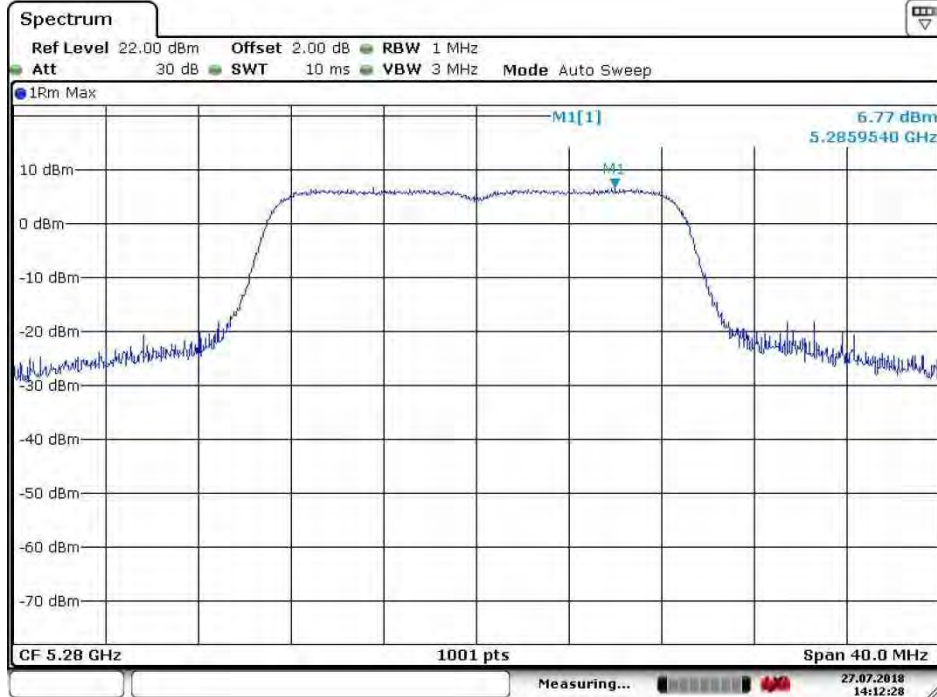

SGS-CSTC Standards Technical Services Co., Ltd. Shenzhen Branch

Report No.: SZEM180700654903
Page: 259 of 783

Test mode:	802.11n(HT20)	Frequency(MHz):	5280

Date: 27.JUL.2018 14:12:28

Test mode:	802.11n(HT20)	Frequency(MHz):	5320