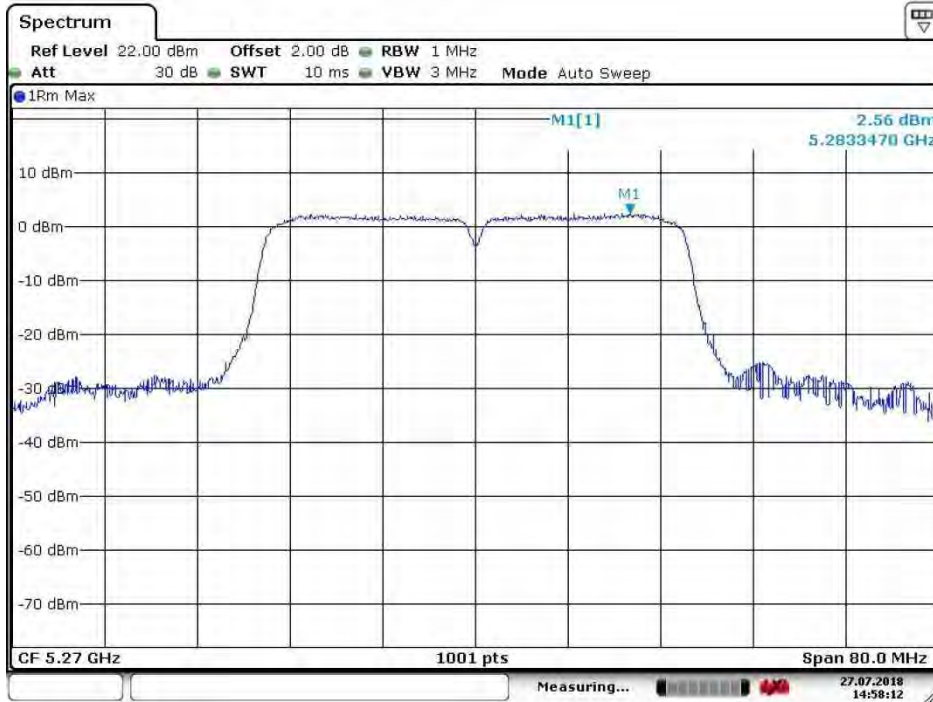

Test mode:	802.11n(HT40)	Frequency(MHz):	5270

Date: 27.JUL.2018 14:58:13

Test mode:	802.11n(HT40)	Frequency(MHz):	5310