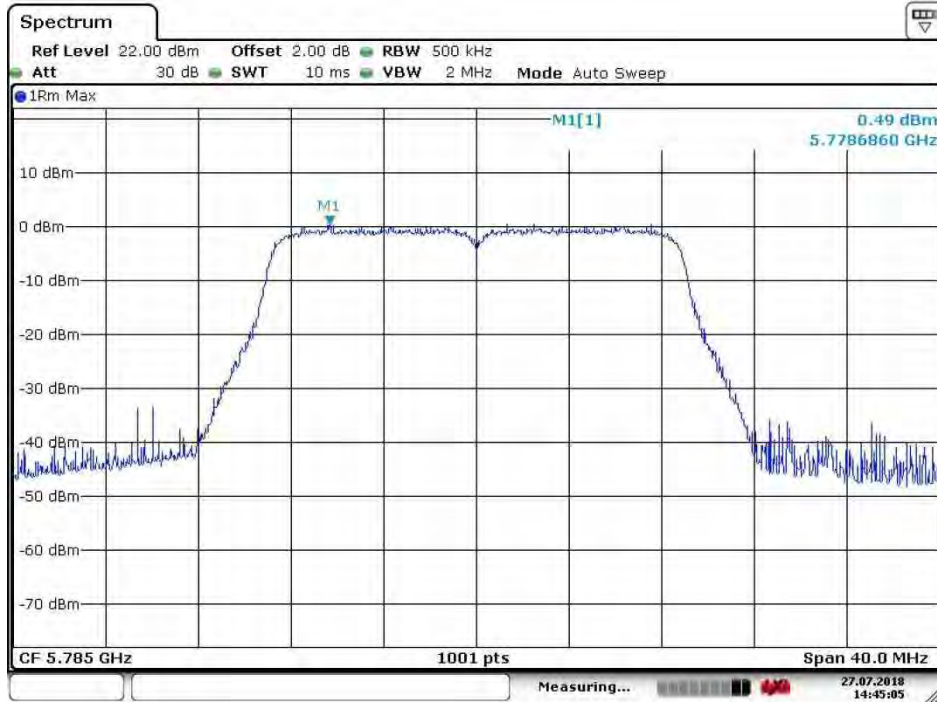

Test mode:	802.11ac(HT20)	Frequency(MHz):	5785

Date: 27.JUL.2018 14:45:06

Test mode:	802.11ac(HT20)	Frequency(MHz):	5825