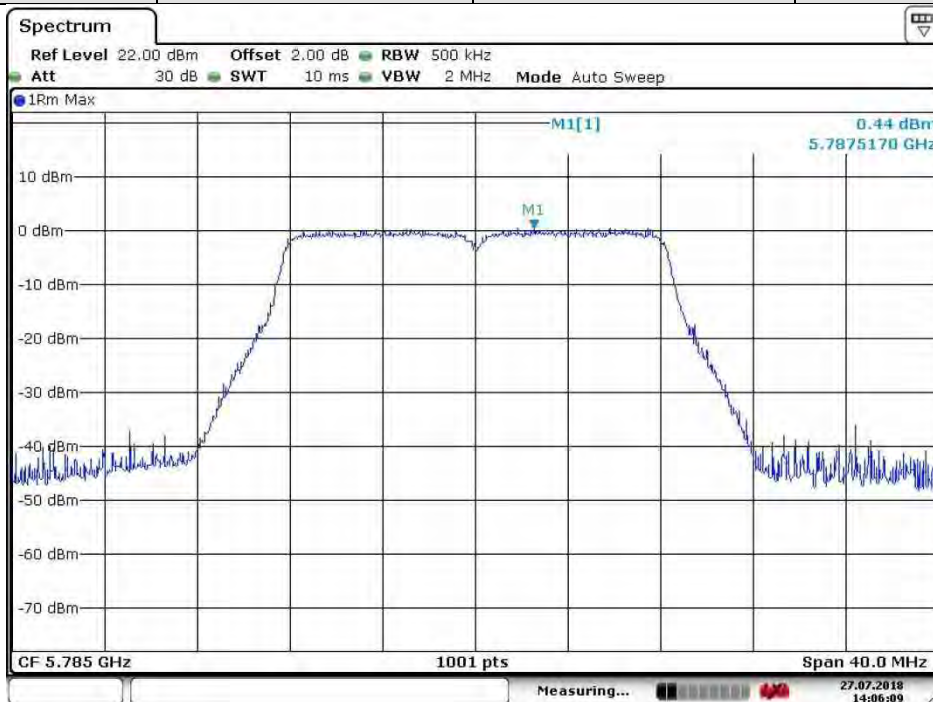

SGS-CSTC Standards Technical Services Co., Ltd. Shenzhen Branch

Report No.: SZEM180700654903
Page: 256 of 783

Test mode:	802.11a	Frequency(MHz):	5785

Date: 27.JUL.2018 14:06:09

Test mode:	802.11a	Frequency(MHz):	5825