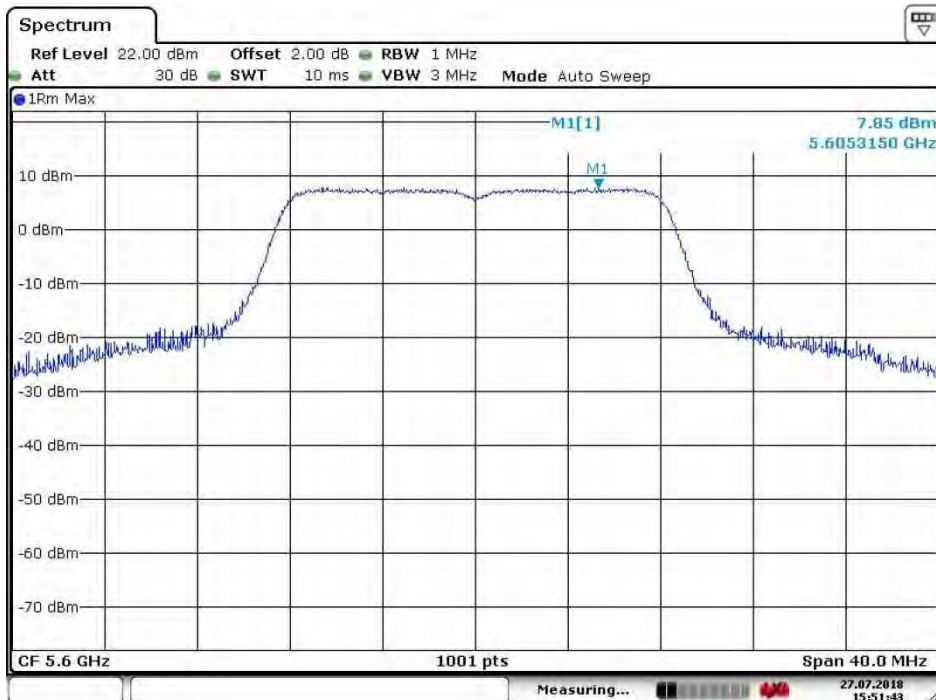

Date: 27.JUL.2018 15:51:43