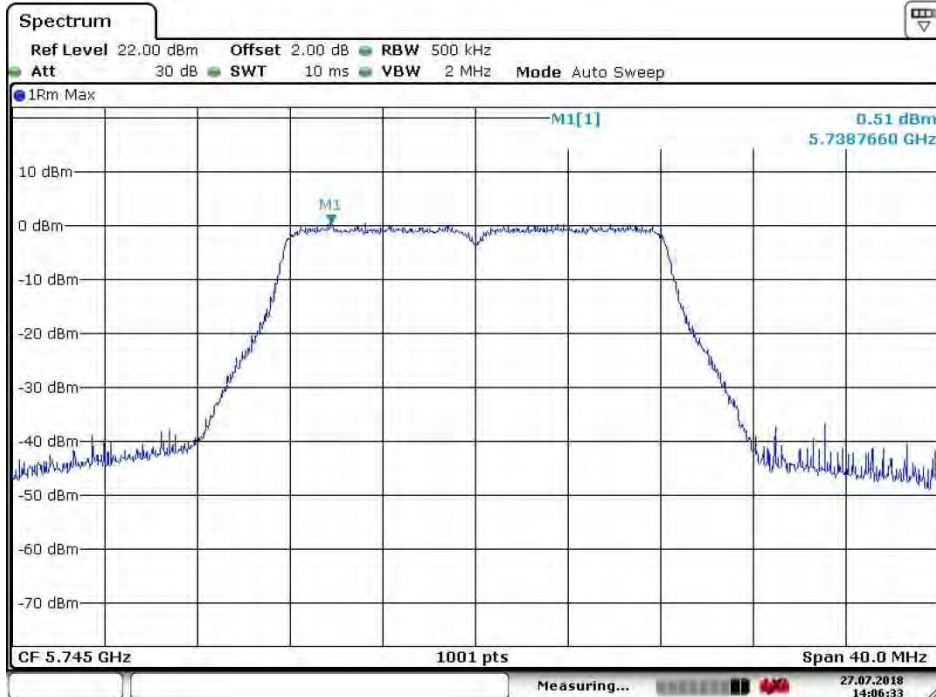

Date: 27.JUL.2018 14:06:34