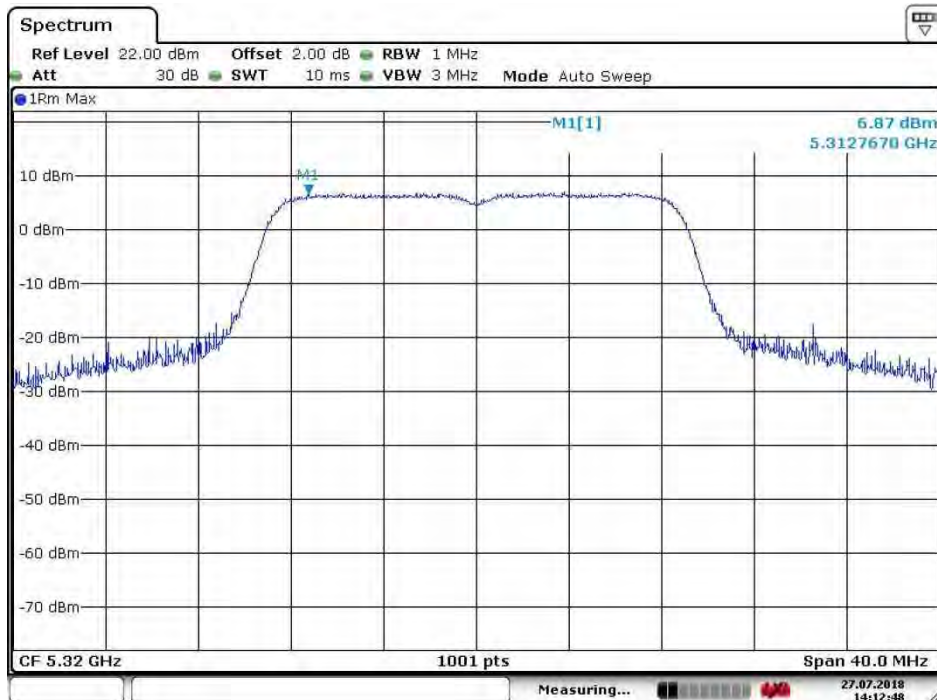

Date: 27.JUL.2018 14:12:48