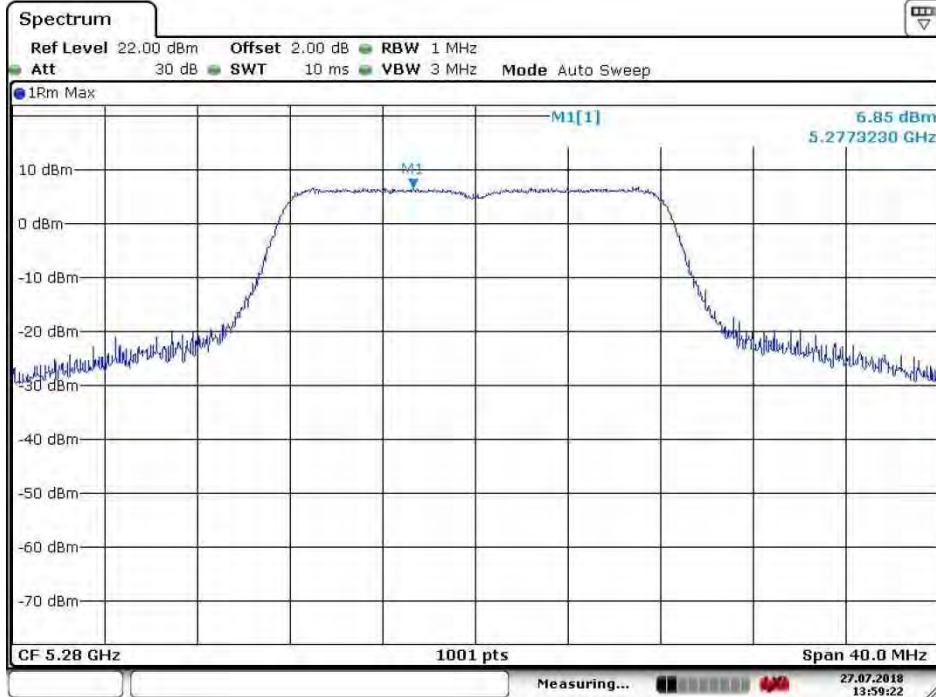

SGS-CSTC Standards Technical Services Co., Ltd. Shenzhen Branch

Report No.: SZEM180700654903
Page: 253 of 783

Test mode:	802.11a	Frequency(MHz):	5280
------------	---------	-----------------	------

Date: 27.JUL.2018 13:59:22