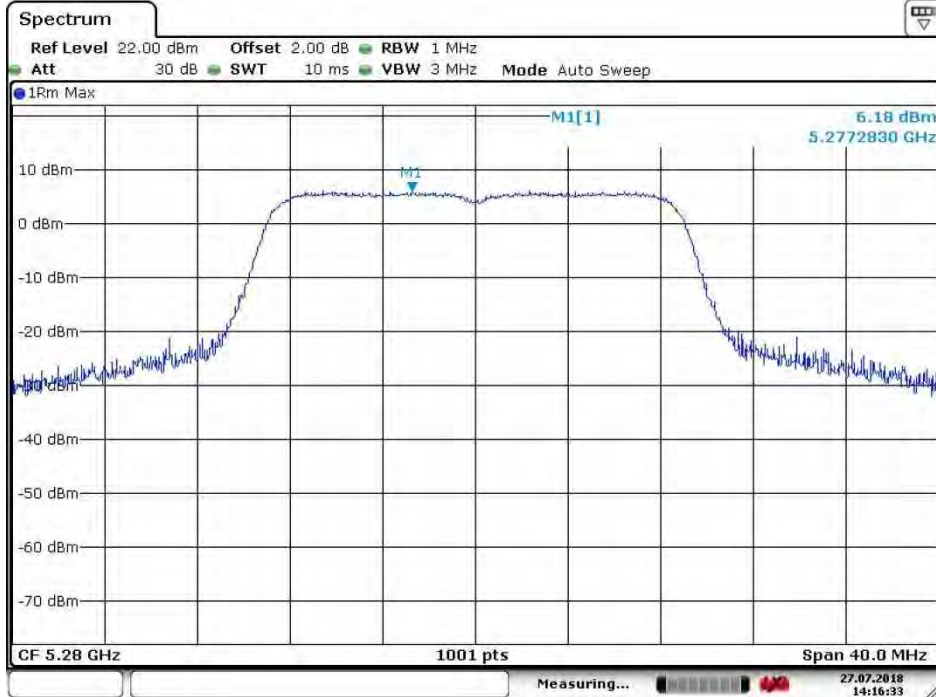

SGS-CSTC Standards Technical Services Co., Ltd. Shenzhen Branch

Report No.: SZEM180700654903
Page: 290 of 783

Test mode:	802.11n(HT20)	Frequency(MHz):	5280

Date: 27.JUL.2018 14:16:33

Test mode:	802.11n(HT20)	Frequency(MHz):	5320