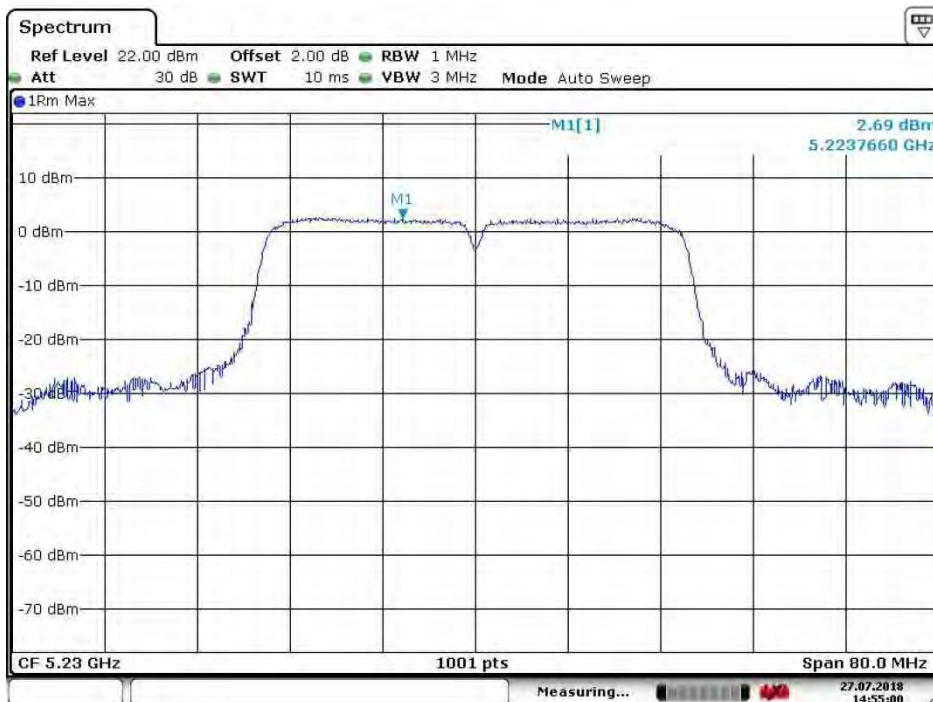

Date: 27.JUL.2018 14:55:00