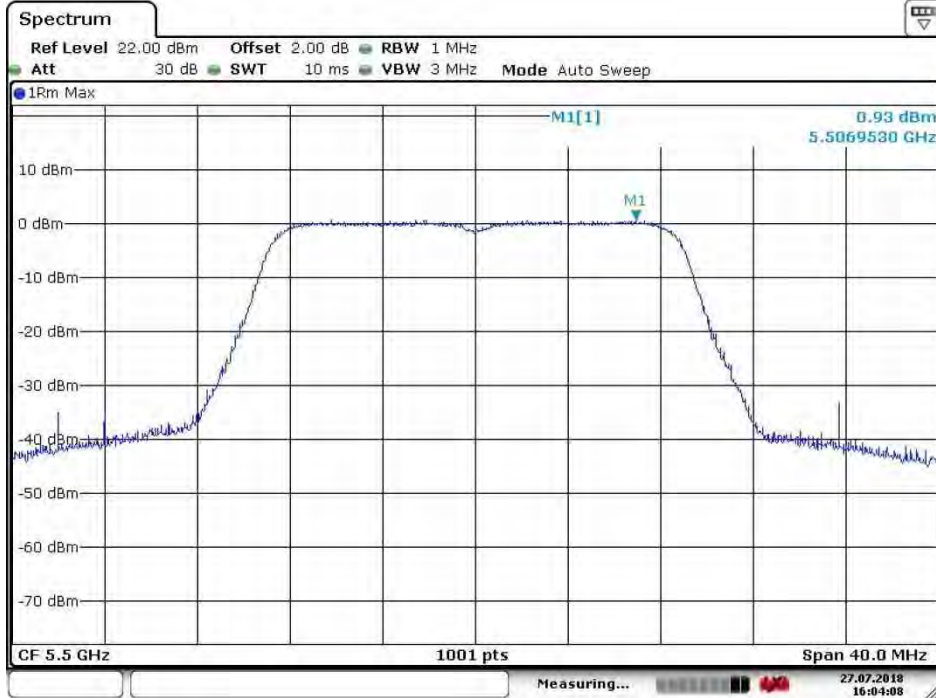

SGS-CSTC Standards Technical Services Co., Ltd. Shenzhen Branch

Report No.: SZEM180700654903
Page: 266 of 783

Test mode:	802.11ac(HT20)	Frequency(MHz):	5500

Date: 27.JUL.2018 16:04:08

Test mode:	802.11ac(HT20)	Frequency(MHz):	5600