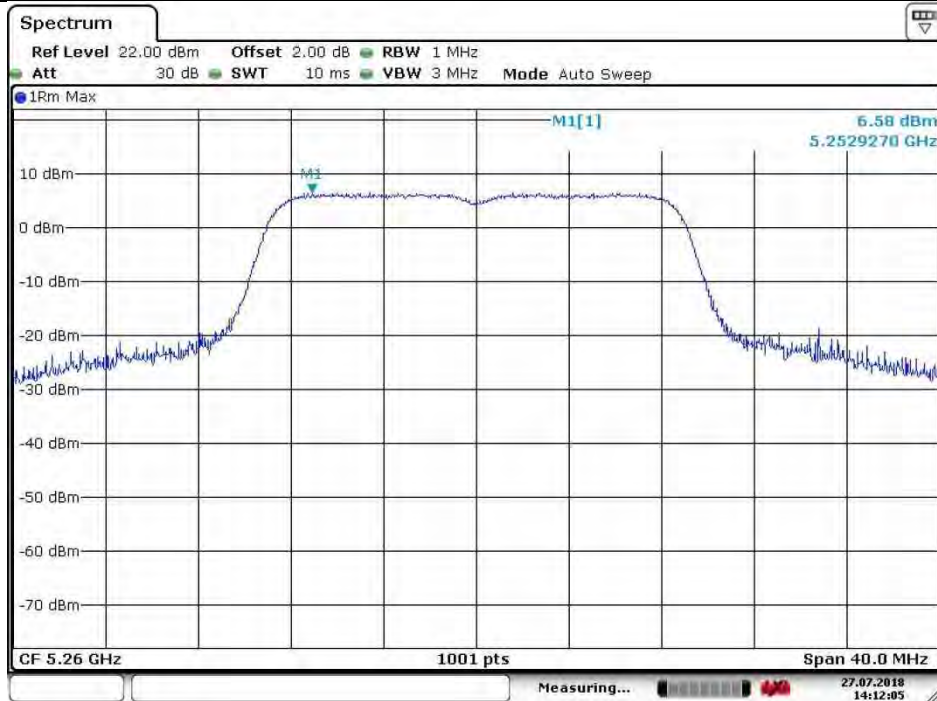

Date: 27.JUL.2018 14:11:41

Test mode:	802.11n(HT20)	Frequency(MHz):	5260
------------	---------------	-----------------	------

Date: 27.JUL.2018 14:12:05

SGS-CSTC Standards Technical Services Co., Ltd. Shenzhen Branch