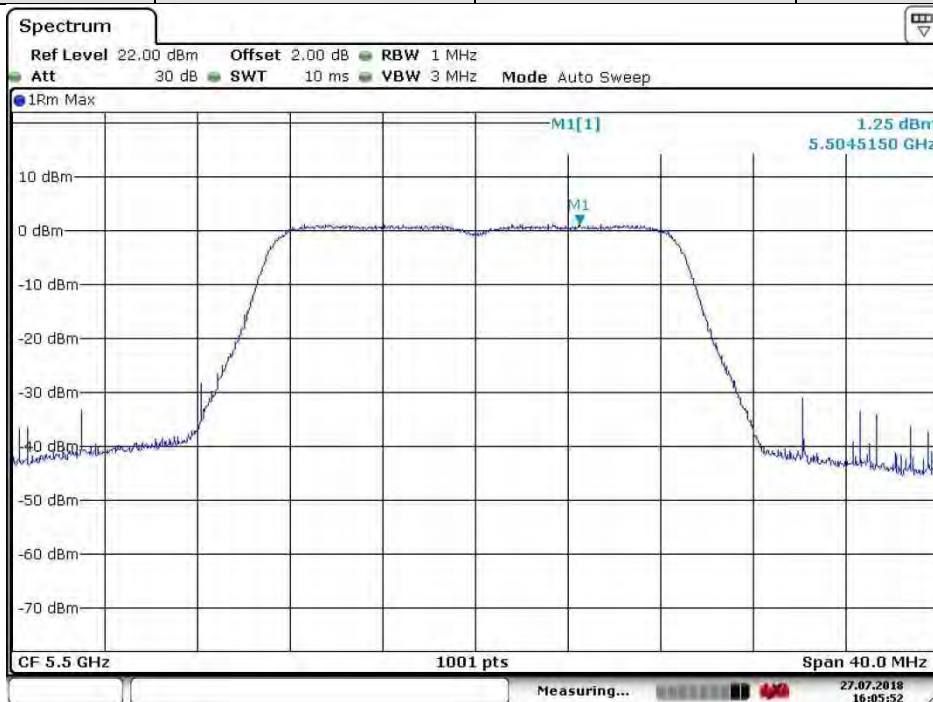

SGS-CSTC Standards Technical Services Co., Ltd. Shenzhen Branch

Report No.: SZEM180700654903
Page: 297 of 783

Test mode:	802.11ac(HT20)	Frequency(MHz):	5500

Date: 27.JUL.2018 16:05:52

Test mode:	802.11ac(HT20)	Frequency(MHz):	5600