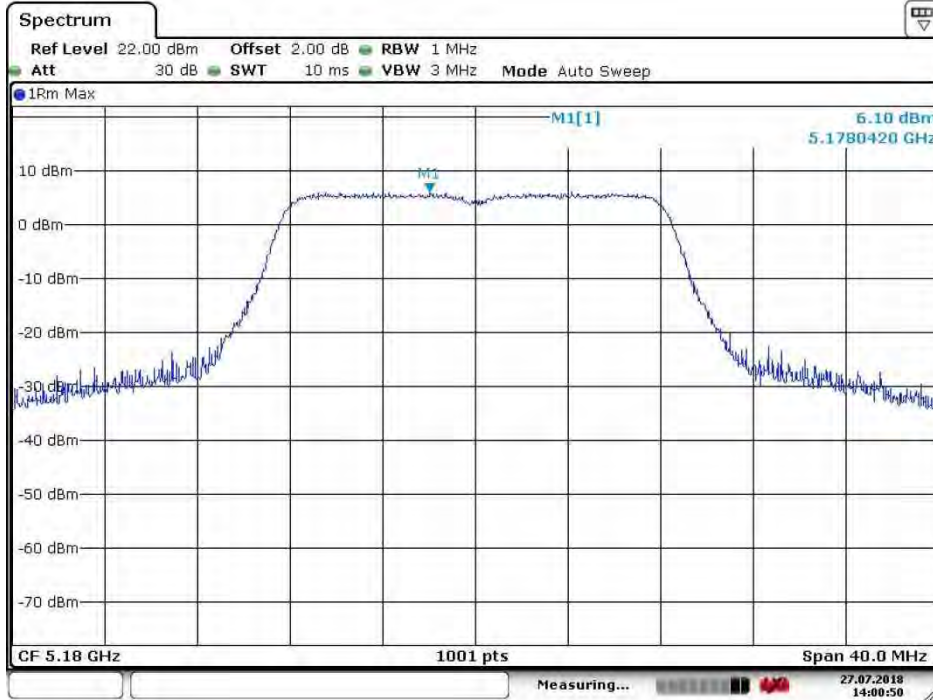

SISO_ANT2

Test mode:	802.11a	Frequency(MHz):	5180

Date: 27.JUL.2018 14:00:50

Test mode:	802.11a	Frequency(MHz):	5200