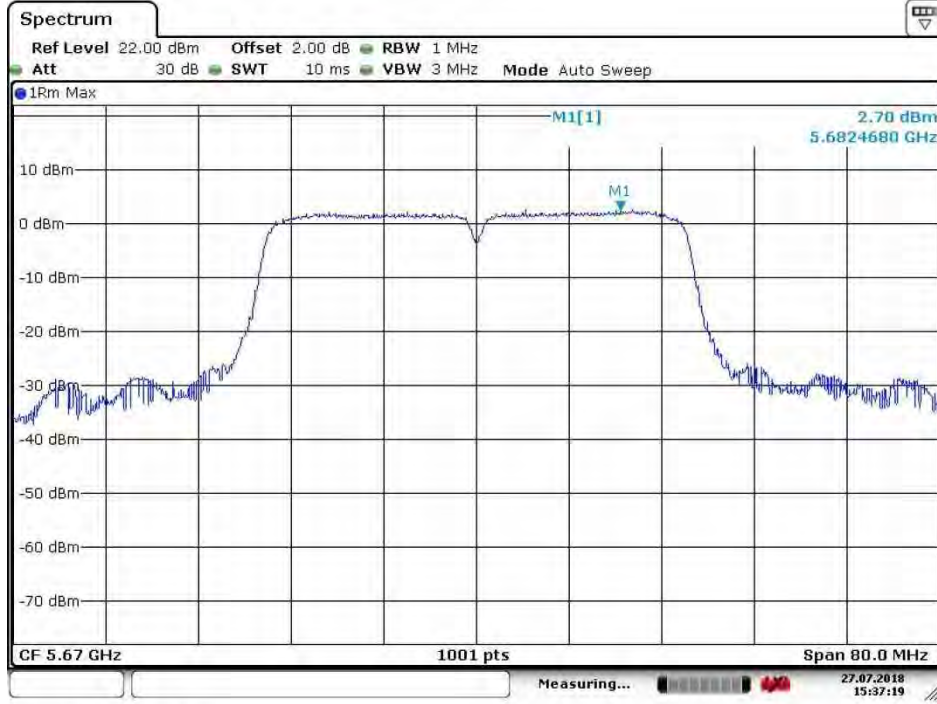

Date: 27.JUL.2018 15:37:19