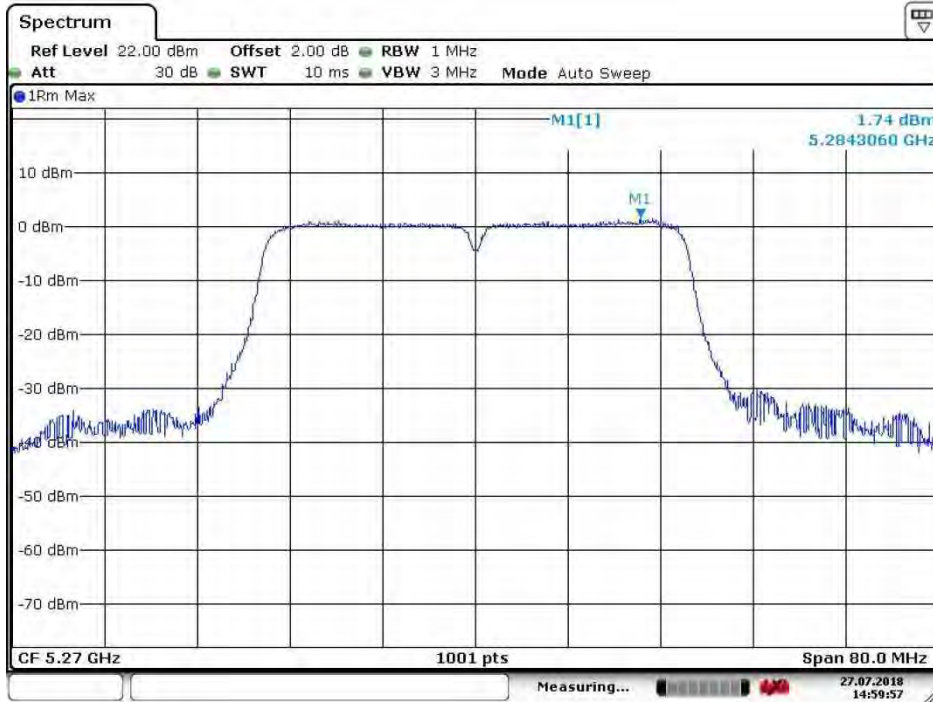

Test mode:	802.11n(HT40)	Frequency(MHz):	5270

Date: 27.JUL.2018 14:59:57

Test mode:	802.11n(HT40)	Frequency(MHz):	5310