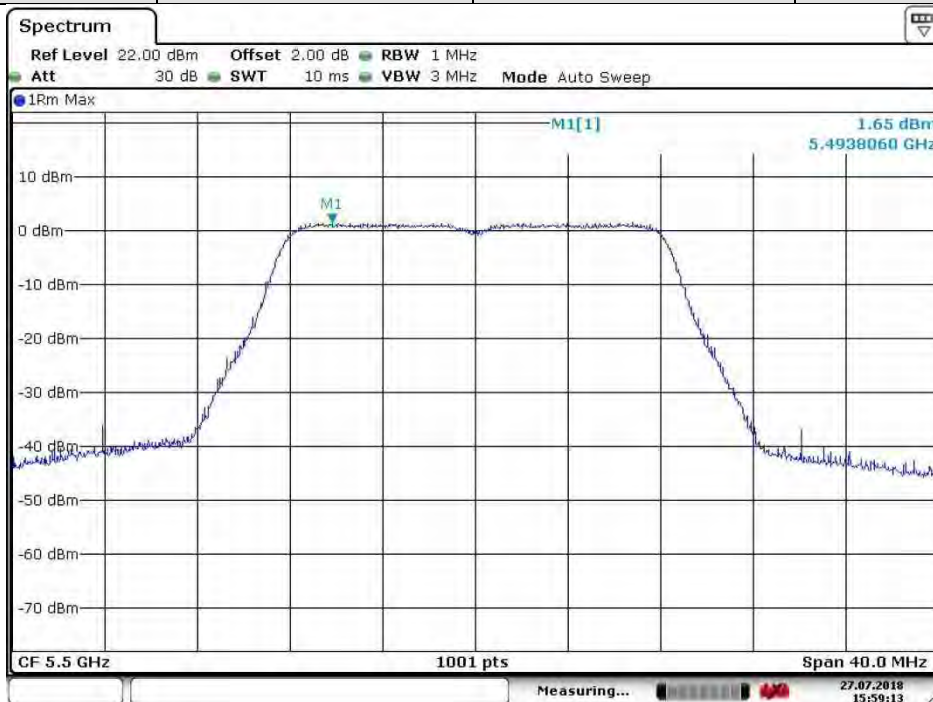

SGS-CSTC Standards Technical Services Co., Ltd. Shenzhen Branch

Report No.: SZEM180700654903
Page: 285 of 783

Test mode:	802.11a	Frequency(MHz):	5500

Date: 27.JUL.2018 15:59:14

Test mode:	802.11a	Frequency(MHz):	5600