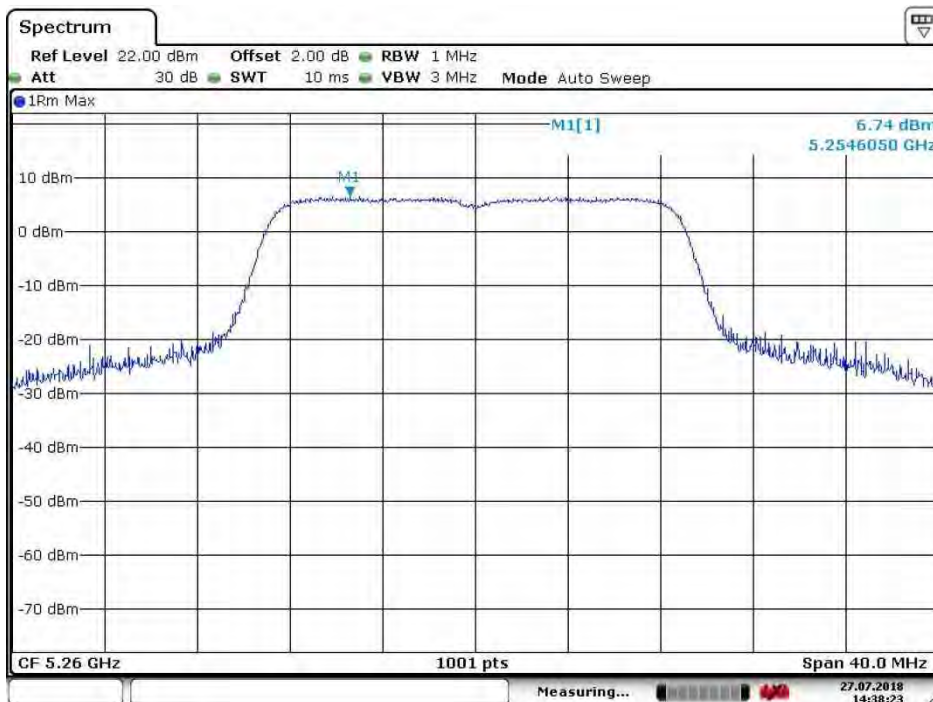

Date: 27.JUL.2018 14:38:24

SGS-CSTC Standards Technical Services Co., Ltd. Shenzhen Branch

Report No.: SZEM180700654903
Page: 265 of 783

Test mode:	802.11ac(HT20)	Frequency(MHz):	5280
------------	----------------	-----------------	------