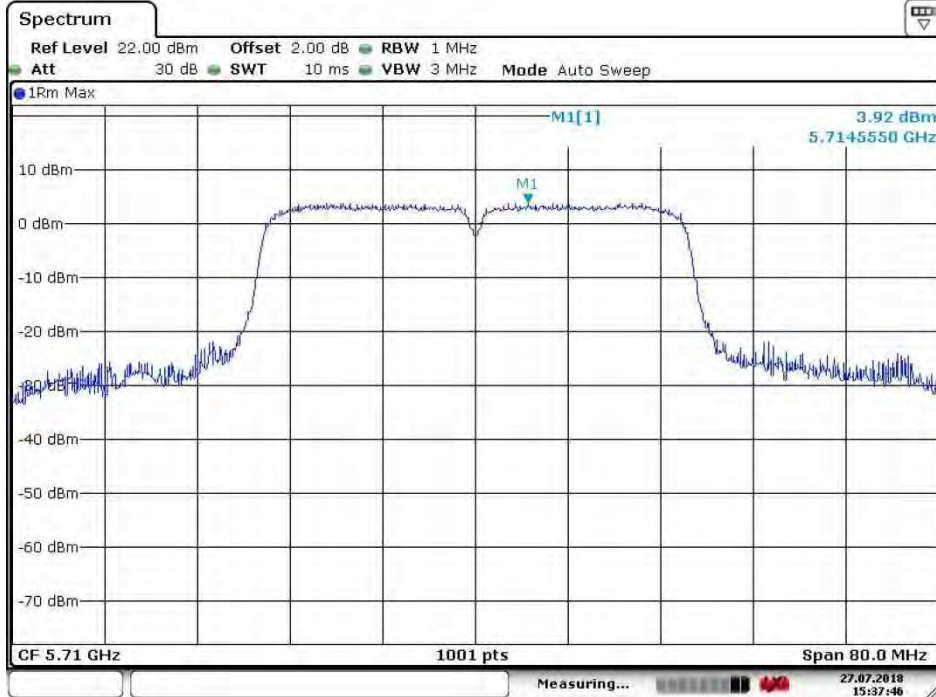

SGS-CSTC Standards Technical Services Co., Ltd. Shenzhen Branch

Report No.: SZEM180700654903
Page: 277 of 783

Test mode:	802.11ac(HT40)	Frequency(MHz):	5710

Date: 27 JUL 2018 15:37:46

Test mode:	802.11ac(HT40)	Frequency(MHz):	5755