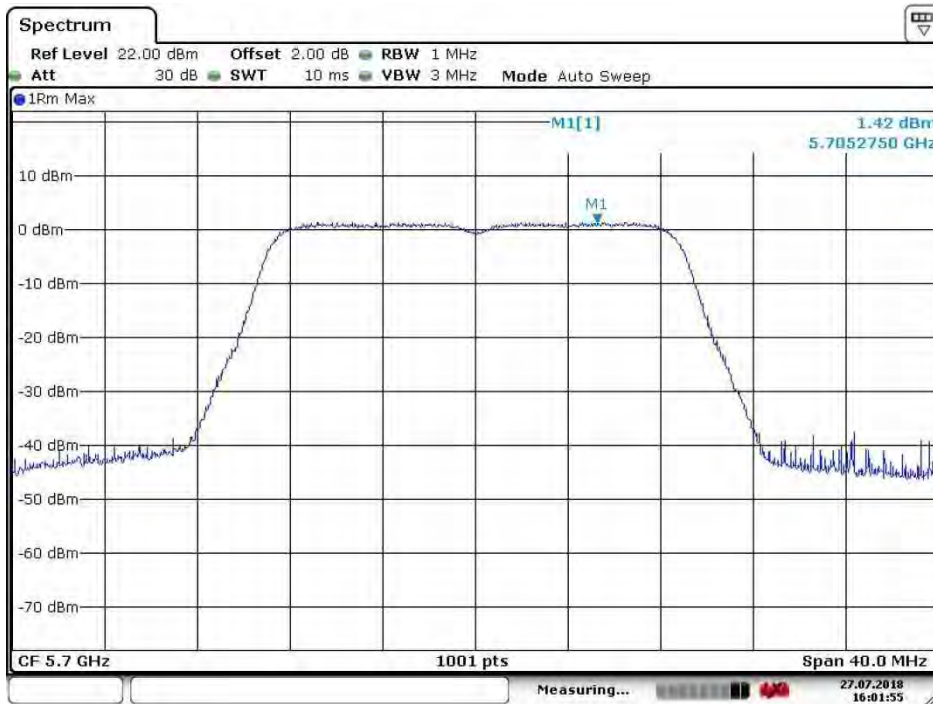

Test mode:	802.11n(HT20)	Frequency(MHz):	5700

Date: 27.JUL.2018 16:01:55

Test mode:	802.11 n(HT20)	Frequency(MHz):	5745