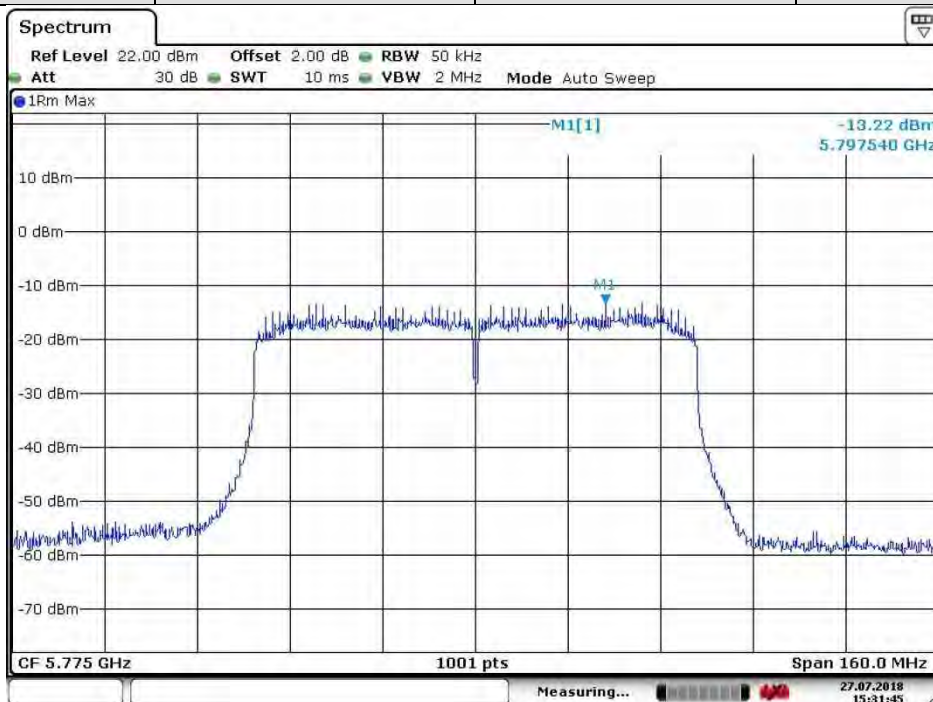

Date: 27 JUL 2018 15:31:46