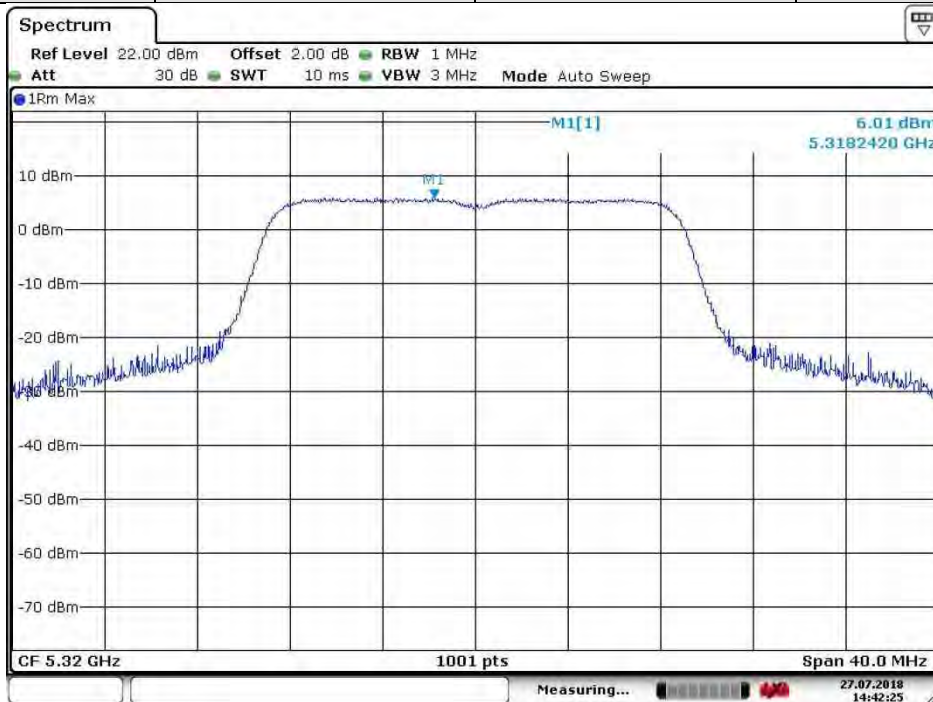

Date: 27.JUL.2018 14:42:26