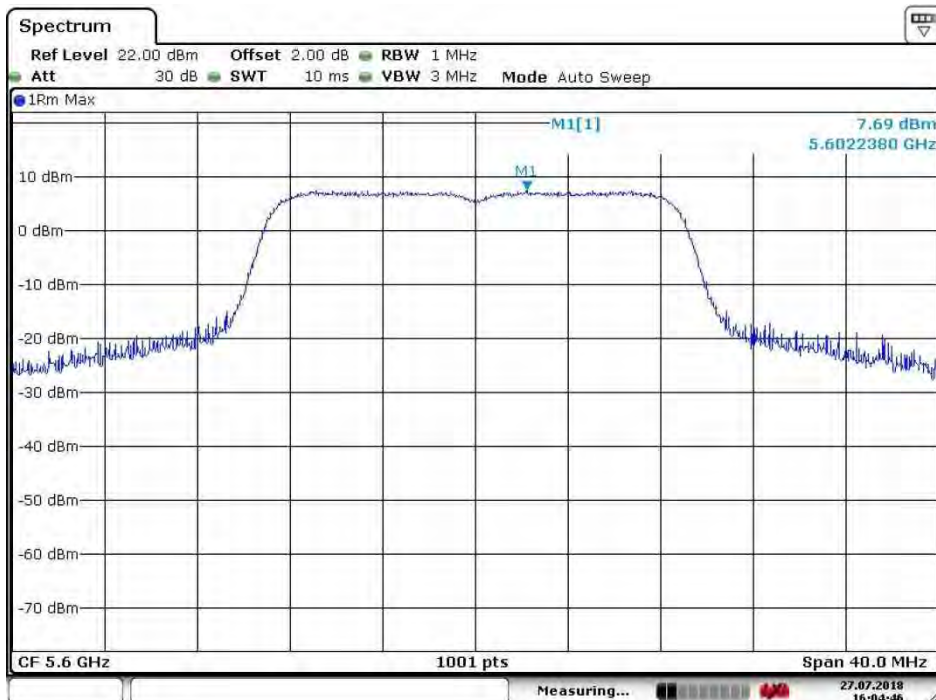

Date: 27.JUL.2018 16:04:47