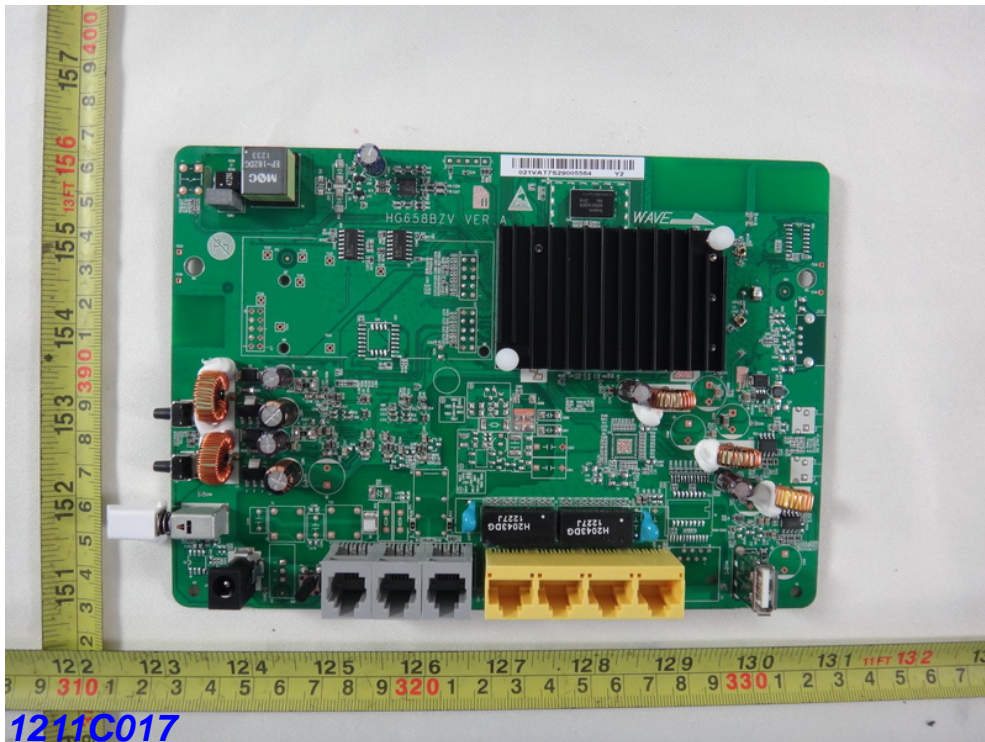

Common Mode Choke: MingPu

Common Mode Choke: HaiGuang

1211C017

1211C017