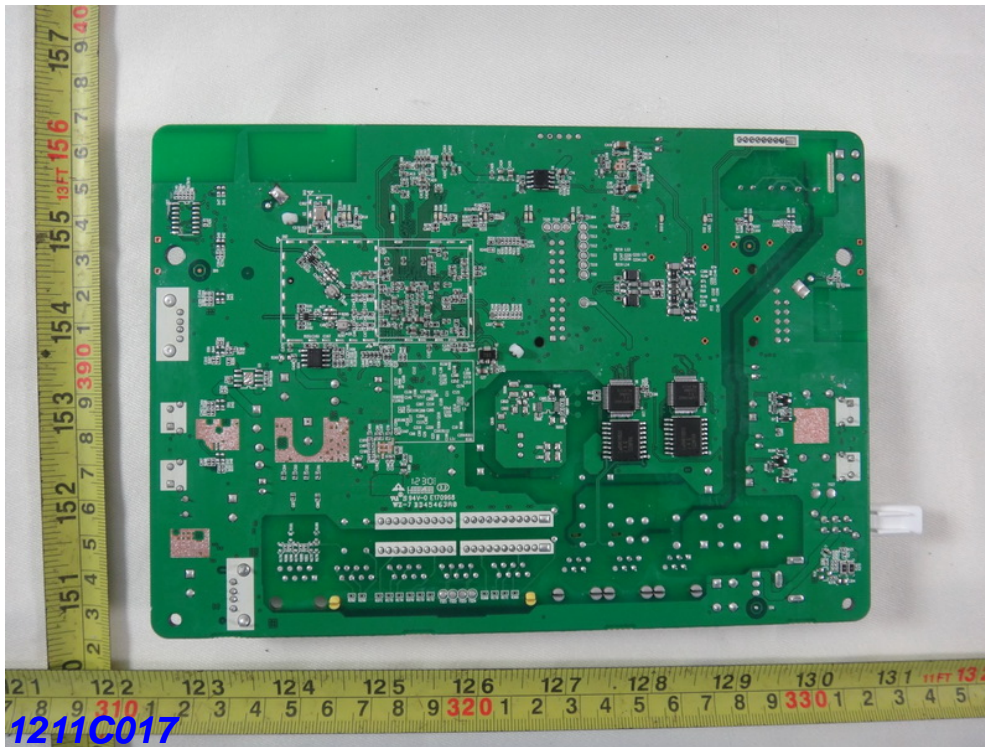

Common Mode Choke: MingPu

Common Mode Choke: HaiGuang

1211C017

1211C017