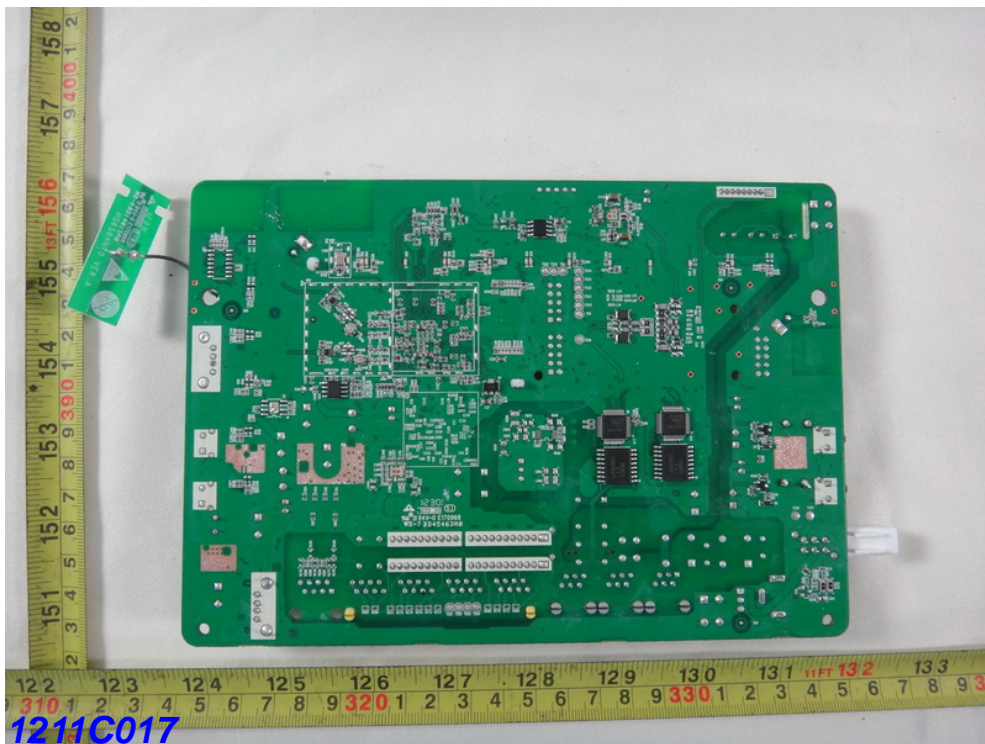

Common Mode Choke: MingPu

Common Mode Choke: HaiGuang

1211C017

1211C017