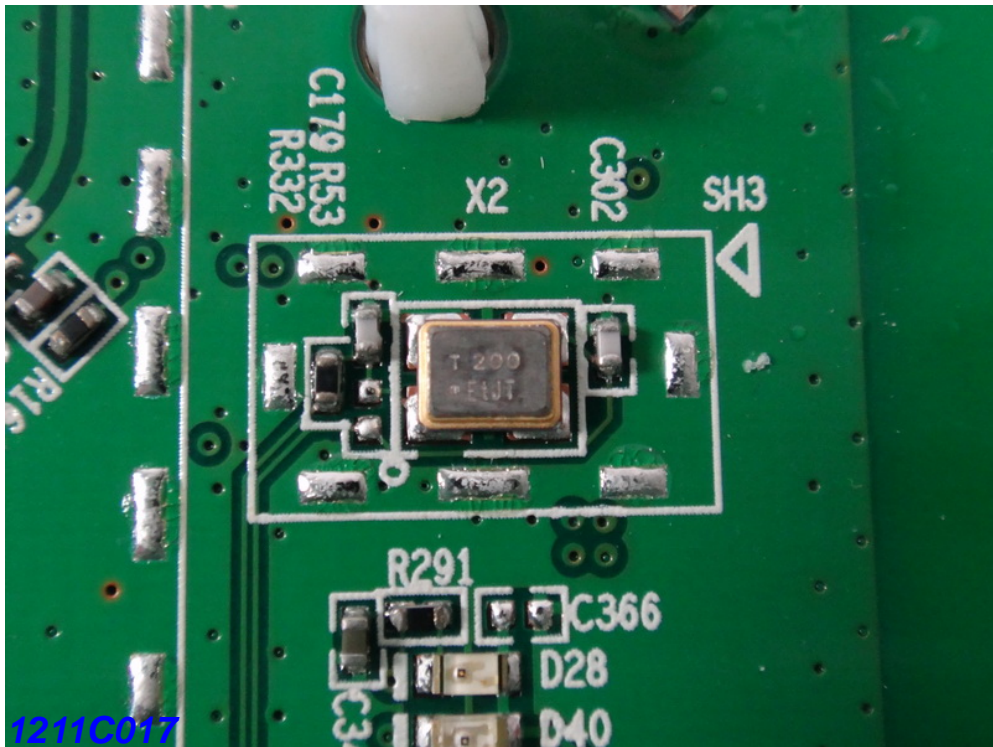

Common Mode Choke: MingPu

Common Mode Choke: HaiGuang

1211C017

1211C017