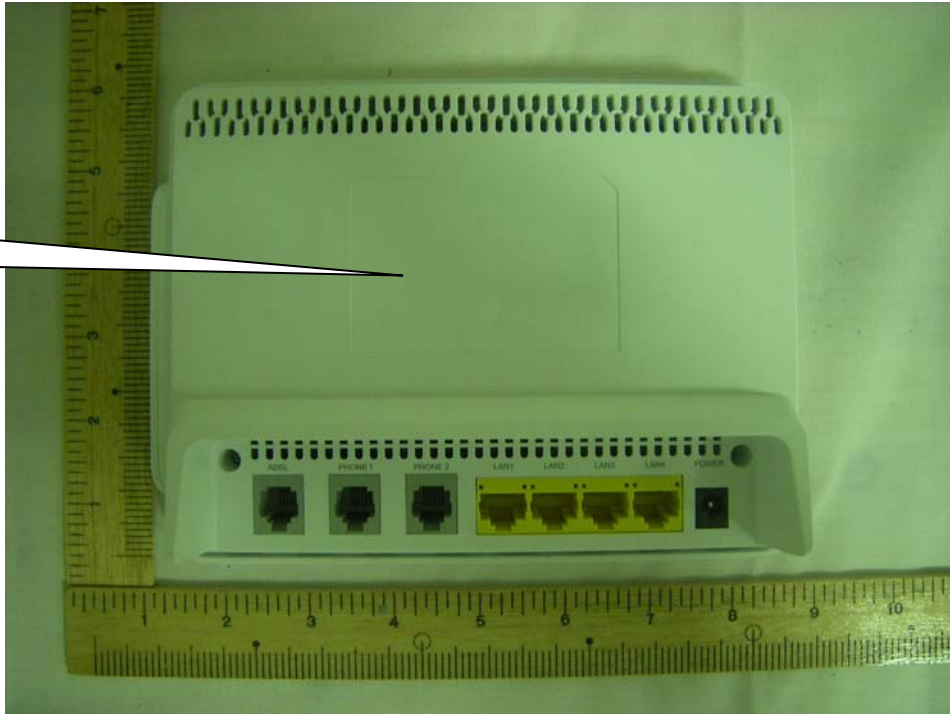

Home Gateway (Model name: EchoLife HG552a)

FCC ID Position:

FCC ID
Lable