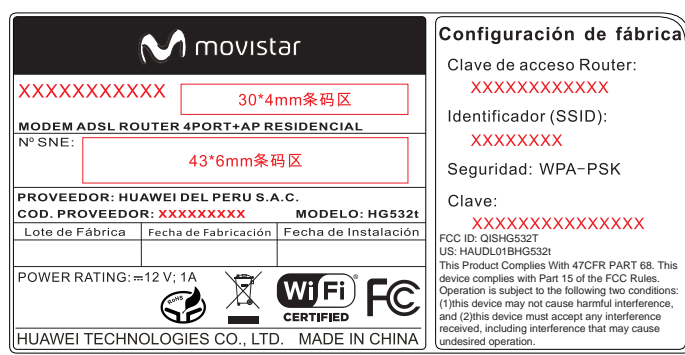

REV	ECO NQ	DESCRIPTION

White
 Black

CPREABLS+ MULTIPLO 10/100 BASE T Y WIFI

Nº SMC:

PROVEEDOR: HUAWEI
OOO. PROVEEDOR:

MARCA: HUAWEI
MODELO: HG532

Lote de Fabricación: F. de fabricación F. de instalación

POWER RATING: ~12 V, 1A

HUAWEI TECHNOLOGIES CO., LTD. MADE IN CHINA

BCC ID: 99H4507
UR: HUAWEI HG532

This Product Complies with FCC Part 15. This device complies with Part 15 of the FCC Rules. Operation is subject to the following two conditions: (1) This device may not cause harmful interference, and (2) This device must accept any interference received, including interference that may cause undesired operation.

REV	ECO NQ	DESCRIPTION

White
 Black

MODELO DEL ROUTER: PORT-AP RESIDENCIAL
N° SNE:

PROVEEDOR: HUAWEI DEL PERU S.A.C.
COD. PROVEEDOR: MODELO: H6882H

Letra de fábrica: Fecha de fabricación: Fecha de instalación:

POWER RATING: ~12 V, 1A

HUAWEI TECHNOLOGIES CO., LTD. MADE IN CHINA

Configuración de fábrica

Clave de acceso Router:

Identificador (SSID):

Seguridad: WPA-PSK

Clave:

SCC ID: G9H4827
US PALDI12H0322
This Product Complies with FCC Part 15. This device complies with Part 15 of the FCC Rules. Operation is subject to the following two conditions: (1) This device may not cause harmful interference, and (2) this device must accept any interference received, including interference that may cause undesired operation.