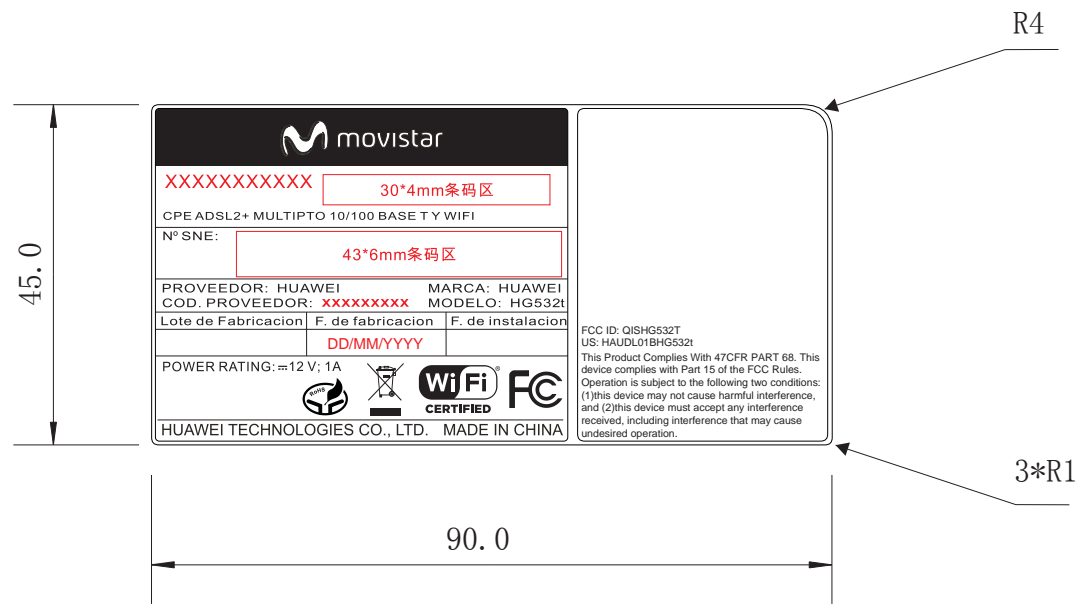

REV	ECO NQ	DESCRIPTION

White
 Black

CPREABLS+ MULTIPLO 10/100 BASE T Y WIFI

Nº SMC:

PROVEEDOR: HUAWEI
OOO. PROVEEDOR:

MARCA: HUAWEI
MODELO: HG532

Lote de Fabricación: F. de fabricación F. de instalación

POWER RATING: ~12 V, 1A

HUAWEI TECHNOLOGIES CO., LTD. MADE IN CHINA

BCC ID: 99H4507
UR: HUAWEI HG532

This Product Complies with FCC Part 15. This device complies with Part 15 of the FCC Rules. Operation is subject to the following two conditions: (1) This device may not cause harmful interference, and (2) This device must accept any interference received, including interference that may cause undesired operation.

REV	ECO NQ	DESCRIPTION

White
 Black

MODELO DEL ROUTER: PORT-AP RESIDENCIAL
N° SNE:

PROVEEDOR: HUAWEI DEL PERU S.A.C.
COD. PROVEEDOR: MODELO: H6882H

Letra de fábrica: Fecha de fabricación: Fecha de instalación:

POWER RATING: ~12 V, 1A

HUAWEI TECHNOLOGIES CO., LTD. MADE IN CHINA

Configuración de fábrica

Clave de acceso Router:

Identificador (SSID):

Seguridad: WPA-PSK

Clave:

SCC ID: G9H4827
US PALDI12H0322
This Product Complies with FCC Part 15. This device complies with Part 15 of the FCC Rules. Operation is subject to the following two conditions: (1) This device may not cause harmful interference, and (2) this device must accept any interference received, including interference that may cause undesired operation.