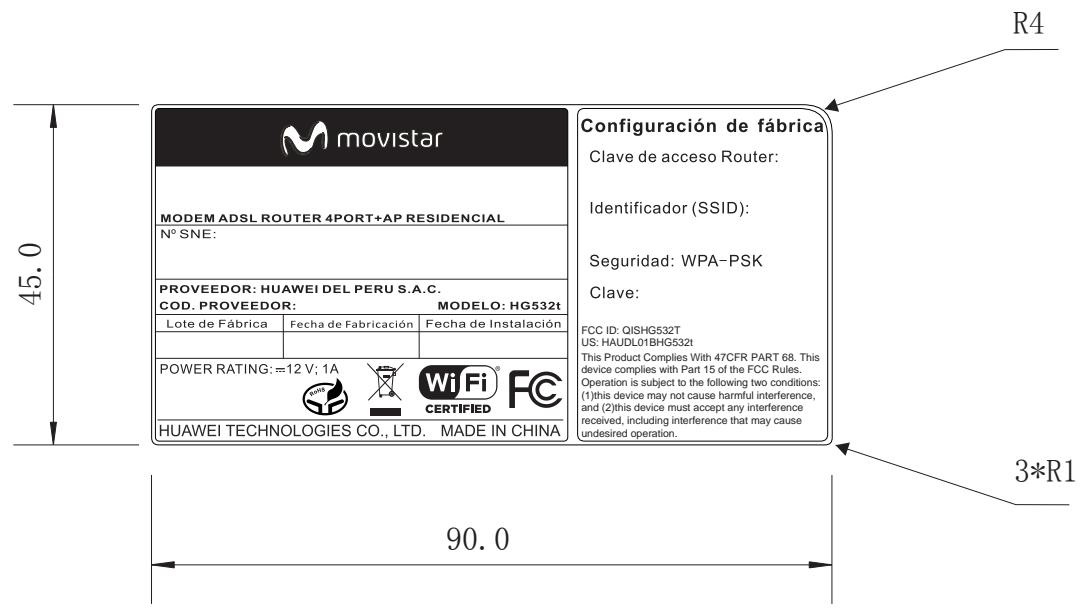

REV	ECO NQ	DESCRIPTION

White
 Black

CPREABLS+ MULTIPLO 10/100 BASE T Y WIFI

Nº SMC:

PROVEEDOR: HUAWEI
OOO. PROVEEDOR:

MARCA: HUAWEI
MODELO: HG532

Lote de Fabricación: F. de fabricación F. de instalación

POWER RATING: ~12 V, 1A

HUAWEI TECHNOLOGIES CO., LTD. MADE IN CHINA

BCC ID: 99H4507
UR: HUAWEI HG532

This Product Complies with FCC Part 15. This device complies with Part 15 of the FCC Rules. Operation is subject to the following two conditions: (1) This device may not cause harmful interference, and (2) This device must accept any interference received, including interference that may cause undesired operation.

REV	ECO NQ	DESCRIPTION

White
 Black

MODELO DEL ROUTER: PORT-AP RESIDENCIAL
N° SNE:

PROVEEDOR: HUAWEI DEL PERU S.A.C.
COD. PROVEEDOR: MODELO: H6882H

Letra de fábrica: Fecha de fabricación: Fecha de instalación:

POWER RATING: ~12 V, 1A

HUAWEI TECHNOLOGIES CO., LTD. MADE IN CHINA

Configuración de fábrica

Clave de acceso Router:

Identificador (SSID):

Seguridad: WPA-PSK

Clave:

SCC ID: G9H4827
US PALDI12H0322
This Product Complies with FCC Part 15. This device complies with Part 15 of the FCC Rules. Operation is subject to the following two conditions: (1) This device may not cause harmful interference, and (2) this device must accept any interference received, including interference that may cause undesired operation.