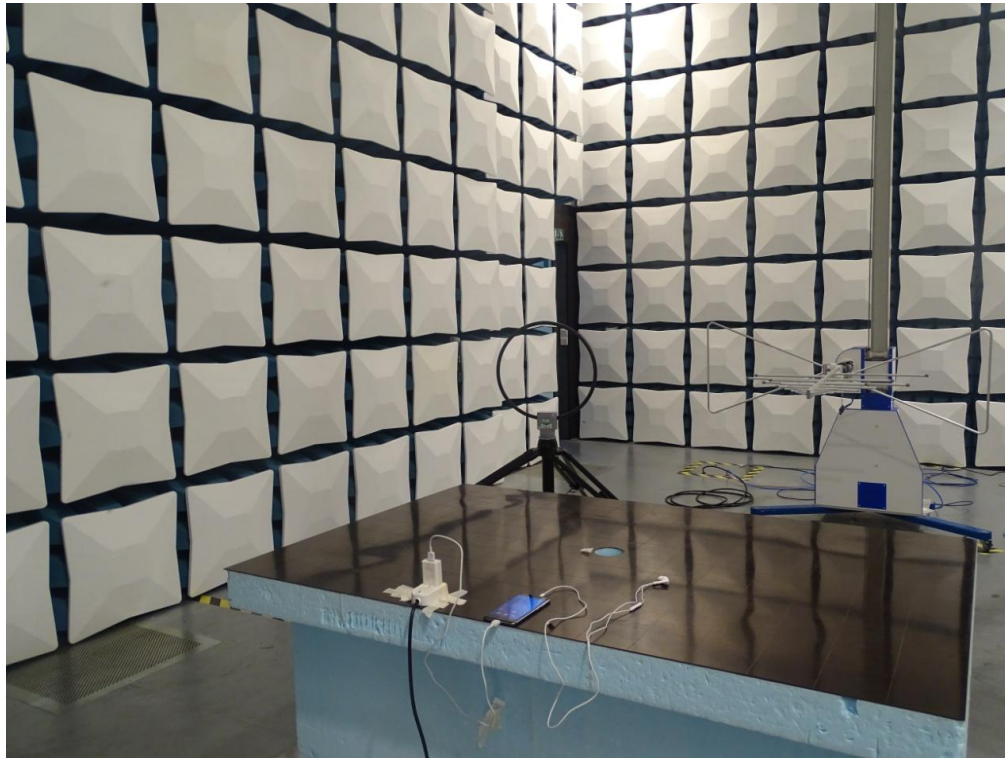

Photos of Test Setup

For GSM&WCDMA<E

1. Radiated Spurious Emissions

Radiated Spurious Emission (9kHz to 30MHz)

Radiated Spurious Emission (30MHz to3GHz)

Radiated Spurious Emission (3GHz to18GHz)

Radiated Spurious Emission (18GHz to26.5GHz)

For Wlan/BT

2. Radiated Spurious Emissions

Radiated Spurious Emission (below 1GHz)

Radiated Spurious Emission (1GHz to18GHz)

Radiated Spurious Emission (above 18GHz)

Conducted Emissions

-----The END-----