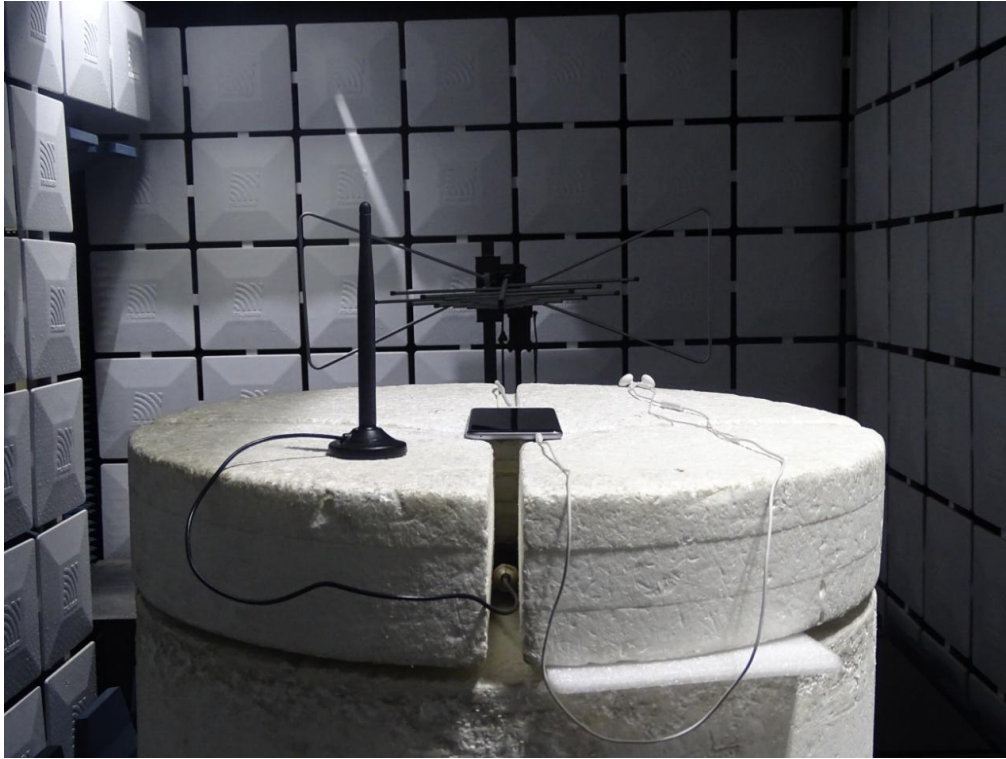

Photos of Test Setup

For GSM&WCDMA<E

1. Radiated Spurious Emissions

Radiated Spurious Emission (9kHz to 30MHz)

Radiated Spurious Emission (30MHz to3GHz)

Radiated Spurious Emission (3GHz to18GHz)

Radiated Spurious Emission (18GHz to26.5GHz)

For Wlan/BT

2. Radiated Spurious Emissions

Radiated Spurious Emission (below 1GHz)

Radiated Spurious Emission (1GHz to18GHz)

Radiated Spurious Emission (above 18GHz)

Conducted Emissions

-----The END-----