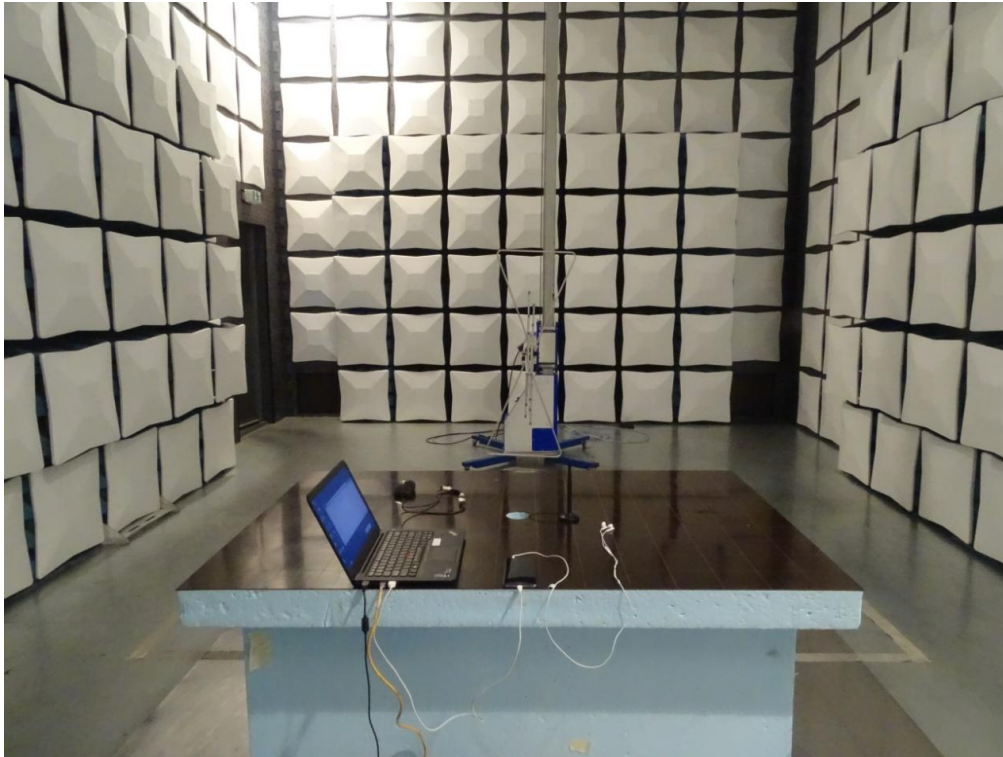

Photos of Test Setup

For GSM&WCDMA<E

1. Radiated Spurious Emissions

Radiated Spurious Emission (9kHz to 30MHz)

Radiated Spurious Emission (30MHz to3GHz)

Radiated Spurious Emission (3GHz to18GHz)

Radiated Spurious Emission (18GHz to26.5GHz)

For Wlan/BT

2. Radiated Spurious Emissions

Radiated Spurious Emission (below 1GHz)

Radiated Spurious Emission (1GHz to18GHz)

Radiated Spurious Emission (above 18GHz)

Conducted Emissions

-----The END-----