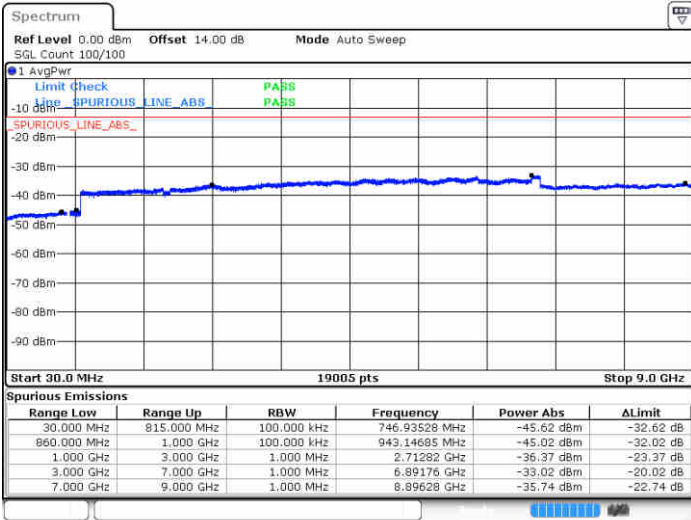

LTE Band 5 / 1.4MHz

Lowest Channel / 64QAM

Middle Channel / 64QAM

Date: 1.MAY.2019 02:39:29

Date: 1.MAY.2019 02:40:23

Highest Channel / 64QAM

Date: 1.MAY.2019 02:41:17

LTE Band 5 / 3MHz

Lowest Channel / 64QAM

Middle Channel / 64QAM

Date: 1 MAY 2019 02:49:47

Date: 1 MAY 2019 02:50:41

Highest Channel / 64QAM

Date: 1 MAY 2019 02:51:35

LTE Band 5 / 5MHz

Lowest Channel / 64QAM