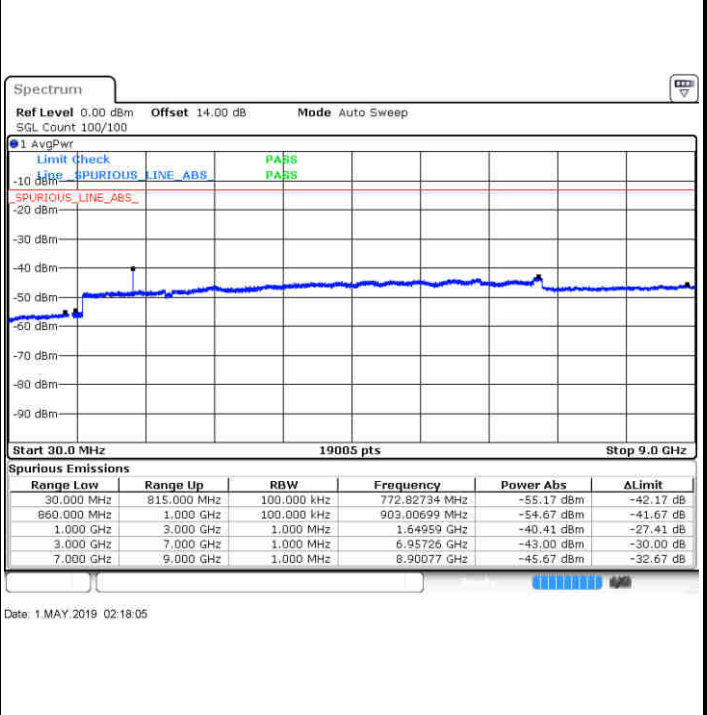

LTE Band 5 / 5MHz

Lowest Channel / QPSK

Date: 1 MAY 2019 01:50:34

Lowest Channel / 16QAM

Date: 1 MAY 2019 01:51:29

Middle Channel / QPSK

Date: 1 MAY 2019 01:53:04

Middle Channel / 16QAM

Date: 1 MAY 2019 01:53:58

LTE Band 5 / 5MHz

Highest Channel / QPSK

Highest Channel / 16QAM

LTE Band 5 / 10MHz

Lowest Channel / QPSK

Lowest Channel / 16QAM

LTE Band 5 / 10MHz

Middle Channel / QPSK

Middle Channel / 16QAM

Date: 1 MAY 2019 02:19:39

Date: 1 MAY 2019 02:20:32

Highest Channel / QPSK

Highest Channel / 16QAM

Date: 1 MAY 2019 02:28:42

Date: 1 MAY 2019 02:29:36