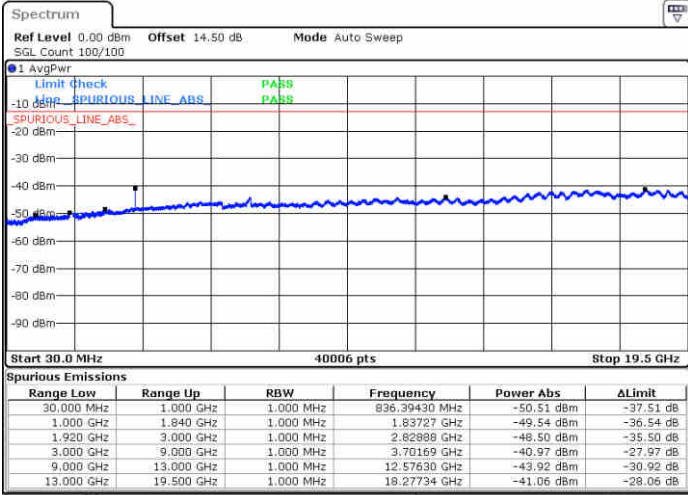

LTE Band 2 / 15MHz

Lowest Channel / 64QAM

Middle Channel / 64QAM

Date: 29.APR.2019 17:00:22

Date: 29.APR.2019 17:01:18

Highest Channel / 64QAM

Date: 29.APR.2019 17:02:14

LTE Band 2 / 20MHz

Lowest Channel / 64QAM

Middle Channel / 64QAM

Date: 29.APR.2019 17:08:47

Date: 29.APR.2019 17:09:43

Highest Channel / 64QAM

Date: 29.APR.2019 17:10:39

LTE Band 4 / 1.4MHz

Lowest Channel / QPSK