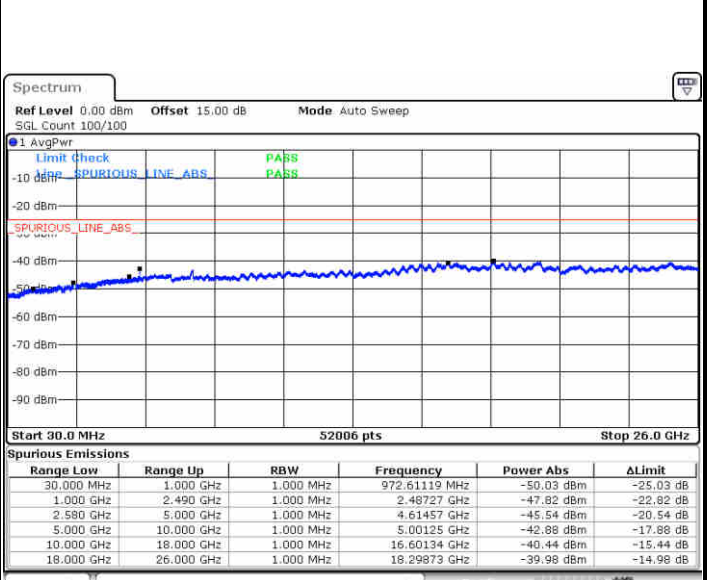

Date: 1.MAY.2019 03:17:22

Date: 1.MAY.2019 03:18:16

Highest Channel / 64QAM

Date: 1.MAY.2019 03:19:10

LTE Band 7 / 5MHz

Lowest Channel / QPSK

Lowest Channel / 16QAM

Date: 1.MAY.2019 15:07:02

Date: 1.MAY.2019 15:10:45

Middle Channel / QPSK

Middle Channel / 16QAM

Date: 1.MAY.2019 15:07:56

Date: 1.MAY.2019 15:11:38

LTE Band 7 / 5MHz

Highest Channel / QPSK

Date: 1.MAY.2019 15:08:50

Highest Channel / 16QAM

Date: 1.MAY.2019 15:12:32

LTE Band 7 / 10MHz

Lowest Channel / QPSK

Date: 1.MAY.2019 15:15:28

Lowest Channel / 16QAM

Date: 1.MAY.2019 15:18:10

LTE Band 7 / 10MHz

Middle Channel / QPSK

Middle Channel / 16QAM

Date: 1.MAY.2019 15:16:23

Date: 1.MAY.2019 15:19:04

Highest Channel / QPSK

Highest Channel / 16QAM

Date: 1.MAY.2019 15:17:16

Date: 1.MAY.2019 15:19:58