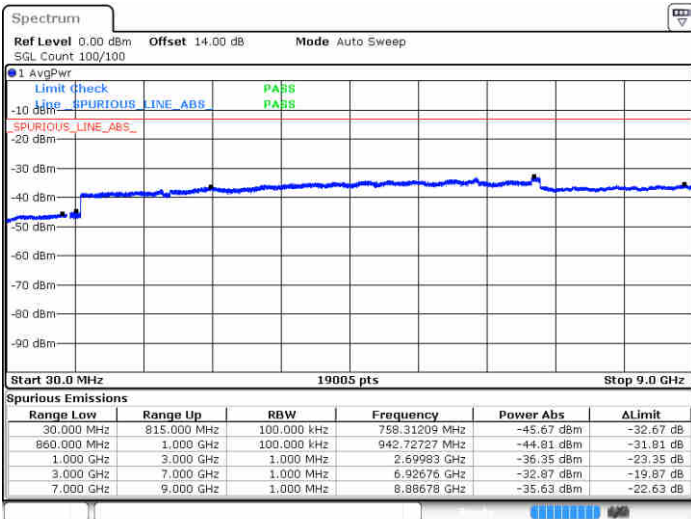

Middle Channel / 64QAM

Date: 1.MAY.2019 12:41:50

Date: 1.MAY.2019 12:43:07

Highest Channel / 64QAM

Date: 1.MAY.2019 12:46:41

LTE Band 4 / 20MHz

Lowest Channel / 64QAM

Middle Channel / 64QAM

Date: 1.MAY.2019 12:50:16

Date: 1.MAY.2019 12:51:32

Highest Channel / 64QAM

Date: 1.MAY.2019 12:55:07

LTE Band 5 / 1.4MHz

Lowest Channel / QPSK

Lowest Channel / 16QAM

Date: 1.MAY.2019 00:53:41

Date: 1.MAY.2019 00:54:35

Middle Channel / QPSK

Middle Channel / 16QAM

Date: 1.MAY.2019 00:56:10

Date: 1.MAY.2019 00:57:04

LTE Band 5 / 1.4MHz

Highest Channel / QPSK

Date: 1.MAY.2019 01:05:13