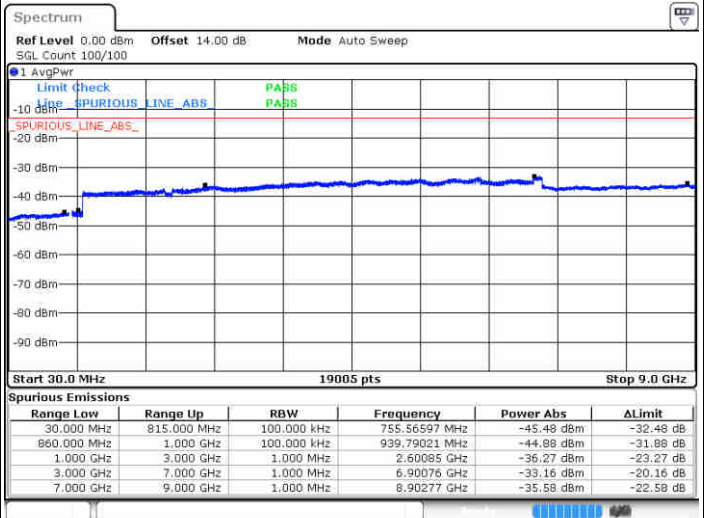

Date: 1.MAY.2019 12:50:16

Date: 1.MAY.2019 12:51:32

Highest Channel / 64QAM

Date: 1.MAY.2019 12:55:07

LTE Band 5 / 1.4MHz

Lowest Channel / QPSK

Lowest Channel / 16QAM

Date: 1.MAY.2019 00:53:41

Date: 1.MAY.2019 00:54:35

Middle Channel / QPSK

Middle Channel / 16QAM

Date: 1.MAY.2019 00:56:10

Date: 1.MAY.2019 00:57:04

LTE Band 5 / 1.4MHz

Highest Channel / QPSK

Date: 1.MAY.2019 01:05:13

Highest Channel / 16QAM

Date: 1.MAY.2019 01:06:07

LTE Band 5 / 3MHz

Lowest Channel / QPSK

Date: 1.MAY.2019 01:19:15

Lowest Channel / 16QAM

Date: 1.MAY.2019 01:20:09

LTE Band 5 / 3MHz