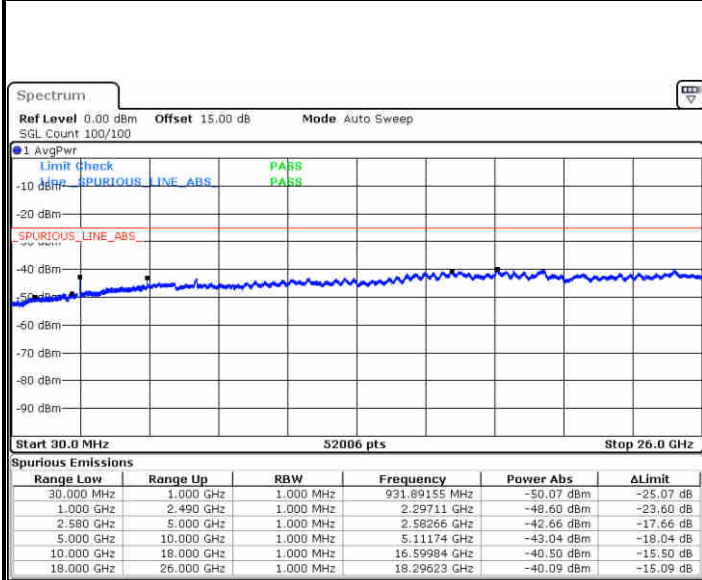

Highest Channel / 16QAM

Date: 1.MAY.2019 15:12:32

LTE Band 7 / 10MHz

Lowest Channel / QPSK

Date: 1.MAY.2019 15:15:28

Lowest Channel / 16QAM

Date: 1.MAY.2019 15:18:10

LTE Band 7 / 10MHz

LTE Band 7 / 15MHz

Lowest Channel / QPSK

Lowest Channel / 16QAM

Date: 1.MAY.2019 15:22:56

Date: 1.MAY.2019 15:25:38

Middle Channel / QPSK

Middle Channel / 16QAM

Date: 1.MAY.2019 15:23:50

Date: 1.MAY.2019 15:26:32

LTE Band 7 / 15MHz

Highest Channel / QPSK

Date: 1.MAY.2019 15:24:44

Highest Channel / 16QAM

Date: 1.MAY.2019 15:27:26

LTE Band 7 / 20MHz

Lowest Channel / QPSK