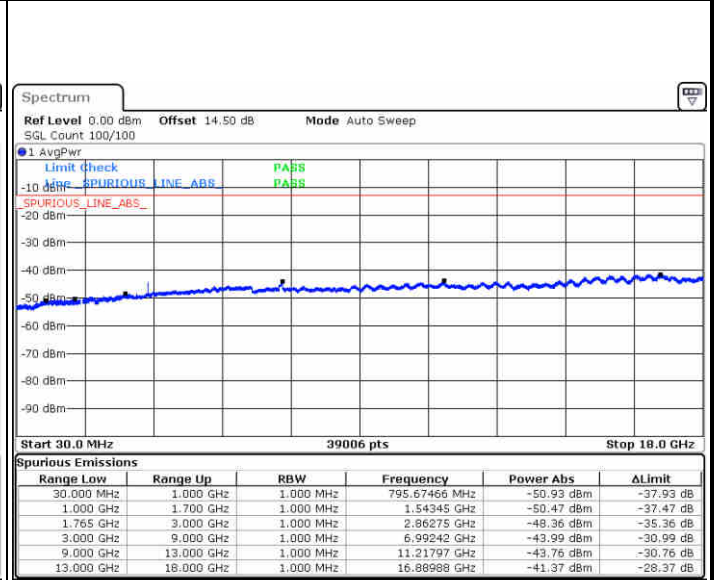

Highest Channel / 16QAM

Date: 1.MAY.2019 12:03:58

LTE Band 4 / 1.4MHz

Lowest Channel / 64QAM

Middle Channel / 64QAM

Date: 1.MAY.2019 12:08:09

Date: 1.MAY.2019 12:09:25

Highest Channel / 64QAM

Date: 1.MAY.2019 12:13:00

LTE Band 4 / 3MHz

Lowest Channel / 64QAM

Middle Channel / 64QAM

Date: 1.MAY.2019 12:16:35

Date: 1.MAY.2019 12:17:51

Highest Channel / 64QAM

Date: 1.MAY.2019 12:21:26

LTE Band 4 / 5MHz

Lowest Channel / 64QAM

Date: 1.MAY.2019 12:25:00

Middle Channel / 64QAM

Date: 1.MAY.2019 12:26:16

Highest Channel / 64QAM

Date: 1.MAY.2019 12:29:50

LTE Band 4 / 10MHz