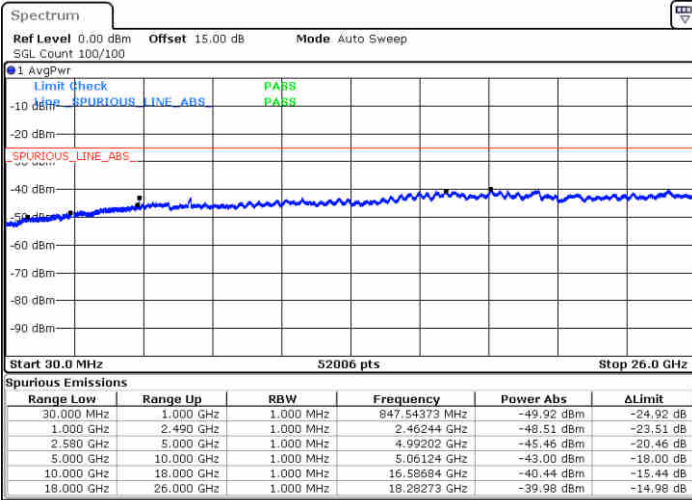

LTE Band 7 / 10MHz

Middle Channel / QPSK

Middle Channel / 16QAM

Date: 1.MAY.2019 15:16:23

Date: 1.MAY.2019 15:19:04