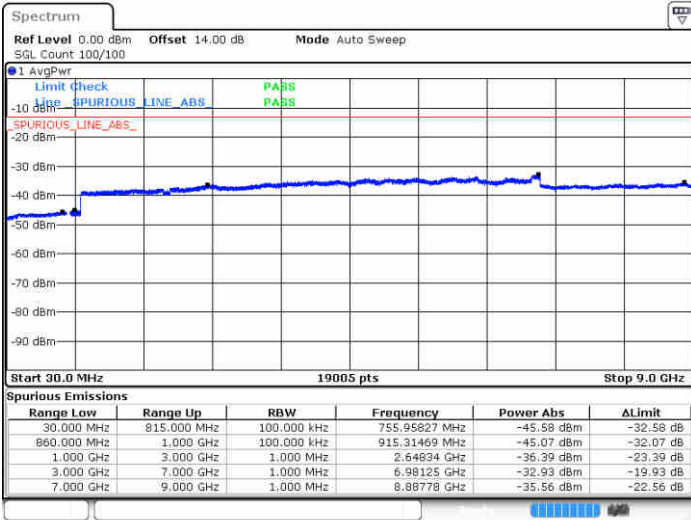

Middle Channel / 64QAM

Date: 1.MAY.2019 12:41:50

Date: 1.MAY.2019 12:43:07

Highest Channel / 64QAM

Date: 1.MAY.2019 12:46:41

LTE Band 4 / 20MHz

Lowest Channel / 64QAM

Middle Channel / 64QAM

Date: 1.MAY.2019 12:50:16

Date: 1.MAY.2019 12:51:32

Highest Channel / 64QAM

Date: 1.MAY.2019 12:55:07

LTE Band 5 / 1.4MHz

Lowest Channel / QPSK

Lowest Channel / 16QAM

Date: 1.MAY.2019 00:53:41

Date: 1.MAY.2019 00:54:35

Middle Channel / QPSK

Middle Channel / 16QAM

Date: 1.MAY.2019 00:56:10

Date: 1.MAY.2019 00:57:04

LTE Band 5 / 1.4MHz

Highest Channel / QPSK

Date: 1.MAY.2019 01:05:13