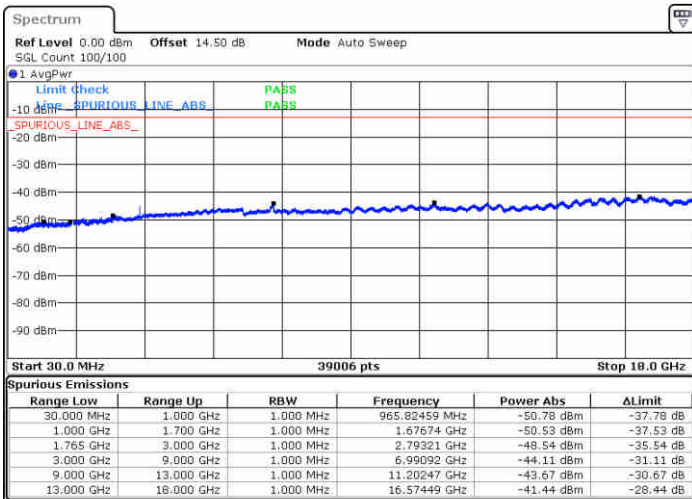

Lowest Channel / 64QAM

Middle Channel / 64QAM

Date: 1.MAY.2019 12:33:25

Date: 1.MAY.2019 12:34:41

Highest Channel / 64QAM

Date: 1.MAY.2019 12:38:15

LTE Band 4 / 15MHz

Lowest Channel / 64QAM

Middle Channel / 64QAM

Date: 1.MAY.2019 12:41:50

Date: 1.MAY.2019 12:43:07

Highest Channel / 64QAM

Date: 1.MAY.2019 12:46:41

LTE Band 4 / 20MHz

Lowest Channel / 64QAM

Middle Channel / 64QAM