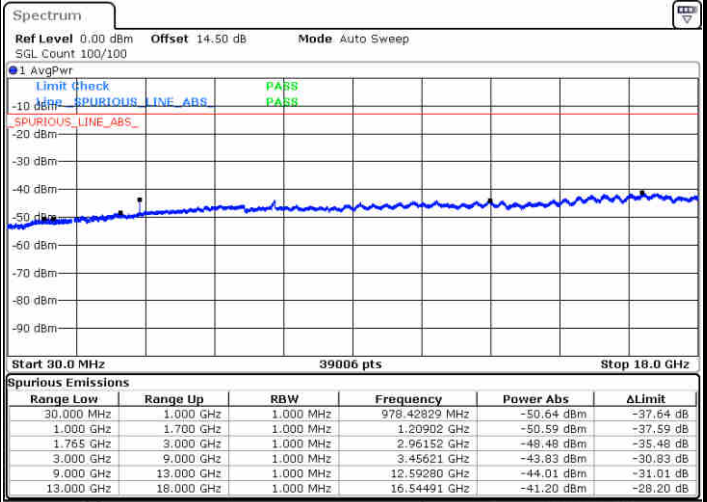

Middle Channel / 16QAM

Date: 1.MAY.2019 10:44:58

Date: 1.MAY.2019 10:45:54

LTE Band 4 / 5MHz

Highest Channel / QPSK

Date: 1.MAY.2019 10:52:09

Highest Channel / 16QAM

Date: 1.MAY.2019 10:53:06

LTE Band 4 / 10MHz

Lowest Channel / QPSK

Date: 1.MAY.2019 11:06:30

Lowest Channel / 16QAM

Date: 1.MAY.2019 11:07:26

LTE Band 4 / 10MHz

Middle Channel / QPSK

Middle Channel / 16QAM

Date: 1.MAY.2019 11:09:03

Date: 1.MAY.2019 11:09:59

Highest Channel / QPSK

Highest Channel / 16QAM

Date: 1.MAY.2019 11:16:14

Date: 1.MAY.2019 11:17:10

LTE Band 4 / 15MHz

Lowest Channel / QPSK