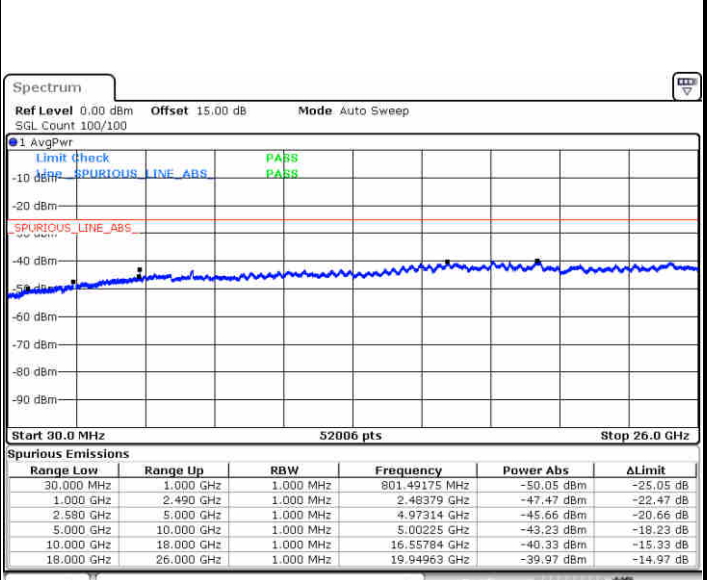

LTE Band 7 / 15MHz

Lowest Channel / QPSK

Lowest Channel / 16QAM

Date: 1.MAY.2019 15:22:56

Date: 1.MAY.2019 15:25:38

Middle Channel / QPSK

Middle Channel / 16QAM

Date: 1.MAY.2019 15:23:50

Date: 1.MAY.2019 15:26:32

LTE Band 7 / 15MHz

Highest Channel / QPSK

Date: 1.MAY.2019 15:24:44

Highest Channel / 16QAM

Date: 1.MAY.2019 15:27:26

LTE Band 7 / 20MHz

Lowest Channel / QPSK

Date: 1.MAY.2019 15:30:22

Lowest Channel / 16QAM

Date: 1.MAY.2019 15:33:04

LTE Band 7 / 20MHz

Middle Channel / QPSK

Middle Channel / 16QAM

Date: 1.MAY.2019 15:31:16

Date: 1.MAY.2019 15:33:58