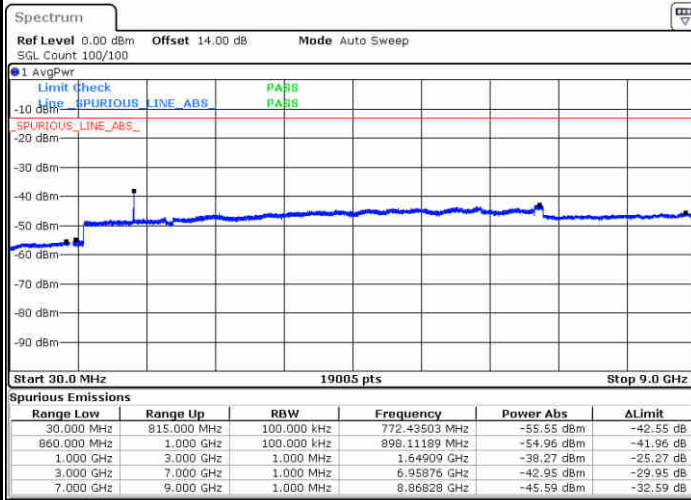

Highest Channel / 16QAM

Date: 1.MAY.2019 01:06:07

LTE Band 5 / 3MHz

Lowest Channel / QPSK

Date: 1.MAY.2019 01:19:15

Lowest Channel / 16QAM

Date: 1.MAY.2019 01:20:09

LTE Band 5 / 3MHz

Middle Channel / QPSK

Middle Channel / 16QAM

Date: 1.MAY.2019 01:21:43

Date: 1.MAY.2019 01:22:36

Highest Channel / QPSK

Highest Channel / 16QAM

Date: 1.MAY.2019 01:39:46

Date: 1.MAY.2019 01:40:40

LTE Band 5 / 5MHz

Lowest Channel / QPSK

Date: 1 MAY 2019 01:50:34

Lowest Channel / 16QAM

Date: 1 MAY 2019 01:51:29

Middle Channel / QPSK

Date: 1 MAY 2019 01:53:04

Middle Channel / 16QAM