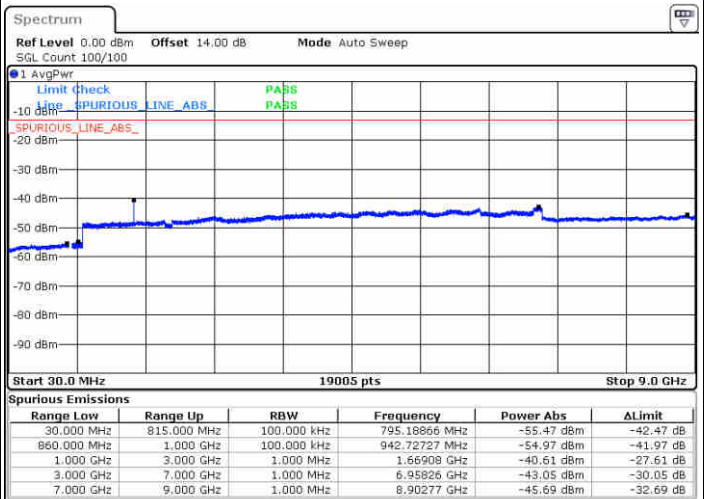

LTE Band 5 / 5MHz

Lowest Channel / QPSK

Date: 1 MAY 2019 01:50:34

Lowest Channel / 16QAM

Date: 1 MAY 2019 01:51:29

Middle Channel / QPSK

Date: 1 MAY 2019 01:53:04

Middle Channel / 16QAM

Date: 1 MAY 2019 01:53:58

LTE Band 5 / 5MHz

Highest Channel / QPSK

Highest Channel / 16QAM

LTE Band 5 / 10MHz

Lowest Channel / QPSK

Lowest Channel / 16QAM

LTE Band 5 / 10MHz