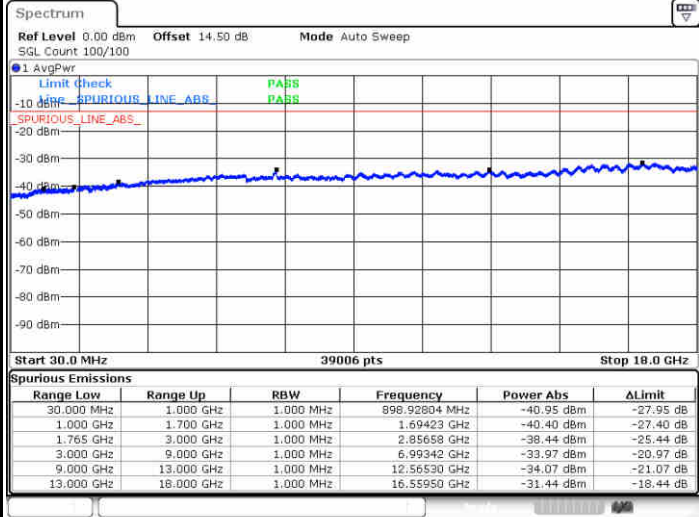

Highest Channel / 16QAM

Date: 1.MAY.2019 12:03:58

LTE Band 4 / 1.4MHz

Lowest Channel / 64QAM

Middle Channel / 64QAM

Date: 1.MAY.2019 12:08:09

Date: 1.MAY.2019 12:09:25

Highest Channel / 64QAM

Date: 1.MAY.2019 12:13:00

LTE Band 4 / 3MHz

Lowest Channel / 64QAM

Middle Channel / 64QAM

Date: 1.MAY.2019 12:16:35

Date: 1.MAY.2019 12:17:51

Highest Channel / 64QAM

Date: 1.MAY.2019 12:21:26