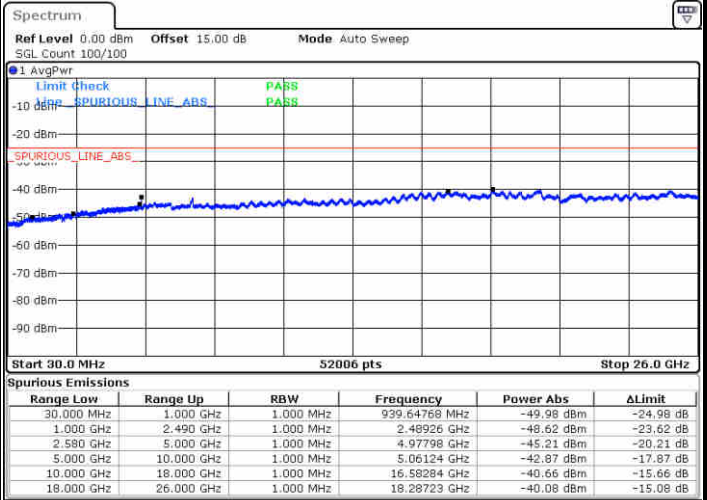

Date: 1.MAY.2019 03:17:22

Date: 1.MAY.2019 03:18:16

Highest Channel / 64QAM

Date: 1.MAY.2019 03:19:10

LTE Band 7 / 5MHz

Lowest Channel / QPSK

Lowest Channel / 16QAM

Date: 1.MAY.2019 15:07:02

Date: 1.MAY.2019 15:10:45

Middle Channel / QPSK

Middle Channel / 16QAM

Date: 1.MAY.2019 15:07:56

Date: 1.MAY.2019 15:11:38

LTE Band 7 / 5MHz

Highest Channel / QPSK

Date: 1.MAY.2019 15:08:50

Highest Channel / 16QAM

Date: 1.MAY.2019 15:12:32

LTE Band 7 / 10MHz

Lowest Channel / QPSK

Date: 1.MAY.2019 15:15:28

Lowest Channel / 16QAM

Date: 1.MAY.2019 15:18:10

LTE Band 7 / 10MHz

Middle Channel / QPSK

Middle Channel / 16QAM

Date: 1.MAY.2019 15:16:23

Date: 1.MAY.2019 15:19:04

Highest Channel / QPSK

Highest Channel / 16QAM

Date: 1.MAY.2019 15:17:16

Date: 1.MAY.2019 15:19:58