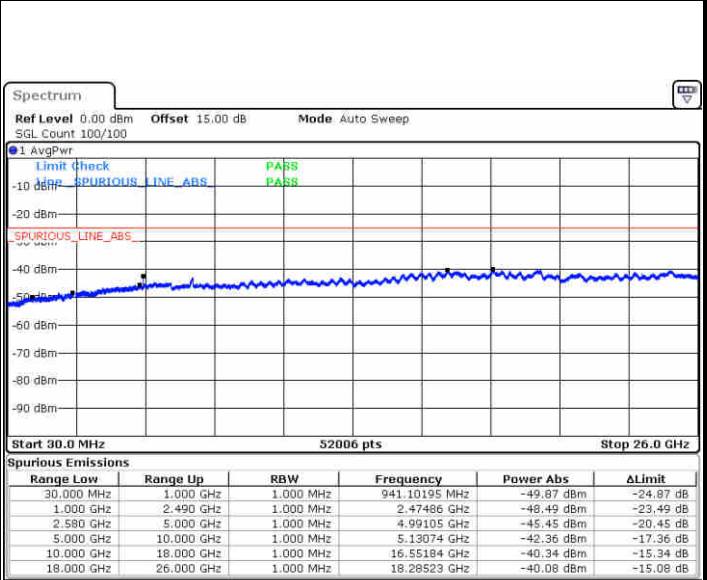

Date: 1.MAY.2019 03:17:22

Date: 1.MAY.2019 03:18:16

Highest Channel / 64QAM

Date: 1.MAY.2019 03:19:10

LTE Band 7 / 5MHz

Lowest Channel / QPSK

Lowest Channel / 16QAM

Date: 1.MAY.2019 15:07:02

Date: 1.MAY.2019 15:10:45

Middle Channel / QPSK

Middle Channel / 16QAM

Date: 1.MAY.2019 15:07:56

Date: 1.MAY.2019 15:11:38

LTE Band 7 / 5MHz

Highest Channel / QPSK

Date: 1.MAY.2019 15:08:50

Highest Channel / 16QAM

Date: 1.MAY.2019 15:12:32

LTE Band 7 / 10MHz

Lowest Channel / QPSK

Date: 1.MAY.2019 15:15:28

Lowest Channel / 16QAM

Date: 1.MAY.2019 15:18:10

LTE Band 7 / 10MHz