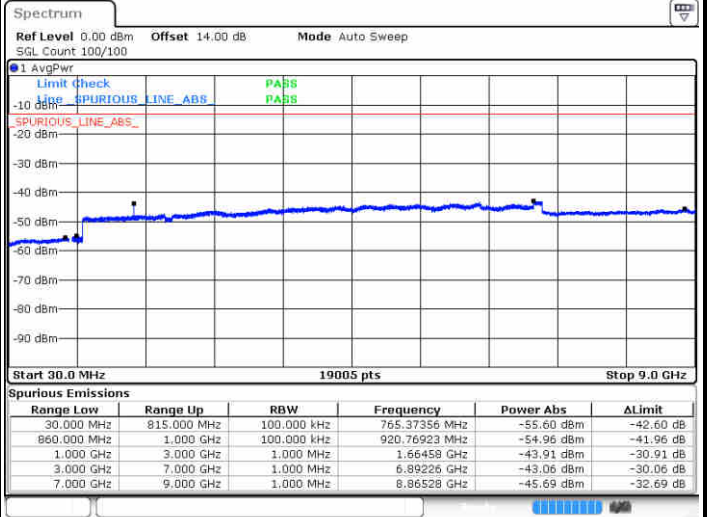

LTE Band 5 / 1.4MHz

Lowest Channel / 64QAM

Middle Channel / 64QAM

Date: 1.MAY.2019 02:39:29

Date: 1.MAY.2019 02:40:23

Highest Channel / 64QAM

Date: 1.MAY.2019 02:41:17

LTE Band 5 / 3MHz

Lowest Channel / 64QAM

Middle Channel / 64QAM

Date: 1 MAY 2019 02:49:47

Date: 1 MAY 2019 02:50:41

Highest Channel / 64QAM

Date: 1 MAY 2019 02:51:35

LTE Band 5 / 5MHz

Lowest Channel / 64QAM

Middle Channel / 64QAM

Date: 1 MAY 2019 03:00:06

Date: 1 MAY 2019 03:00:59

Highest Channel / 64QAM

Date: 1 MAY 2019 03:01:53

LTE Band 5 / 10MHz

Lowest Channel / 64QAM

Middle Channel / 64QAM

Date: 1.MAY.2019 03:17:22

Date: 1.MAY.2019 03:18:16

Highest Channel / 64QAM

Date: 1.MAY.2019 03:19:10

LTE Band 7 / 5MHz

Lowest Channel / QPSK

Lowest Channel / 16QAM

Date: 1.MAY.2019 15:07:02