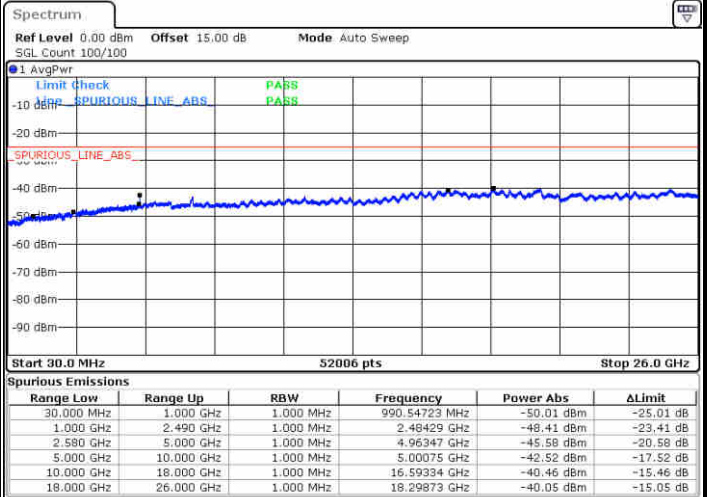

Middle Channel / 64QAM

Date: 1 MAY 2019 03:00:06

Date: 1 MAY 2019 03:00:59

Highest Channel / 64QAM

Date: 1 MAY 2019 03:01:53

LTE Band 5 / 10MHz

Lowest Channel / 64QAM

Middle Channel / 64QAM

Date: 1.MAY.2019 03:17:22

Date: 1.MAY.2019 03:18:16

Highest Channel / 64QAM

Date: 1.MAY.2019 03:19:10

LTE Band 7 / 5MHz

Lowest Channel / QPSK

Lowest Channel / 16QAM

Date: 1.MAY.2019 15:07:02

Date: 1.MAY.2019 15:10:45

Middle Channel / QPSK

Middle Channel / 16QAM

Date: 1.MAY.2019 15:07:56

Date: 1.MAY.2019 15:11:38

LTE Band 7 / 5MHz

Highest Channel / QPSK

Date: 1.MAY.2019 15:08:50

Highest Channel / 16QAM

Date: 1.MAY.2019 15:12:32

LTE Band 7 / 10MHz

Lowest Channel / QPSK

Date: 1.MAY.2019 15:15:28

Lowest Channel / 16QAM

Date: 1.MAY.2019 15:18:10

LTE Band 7 / 10MHz