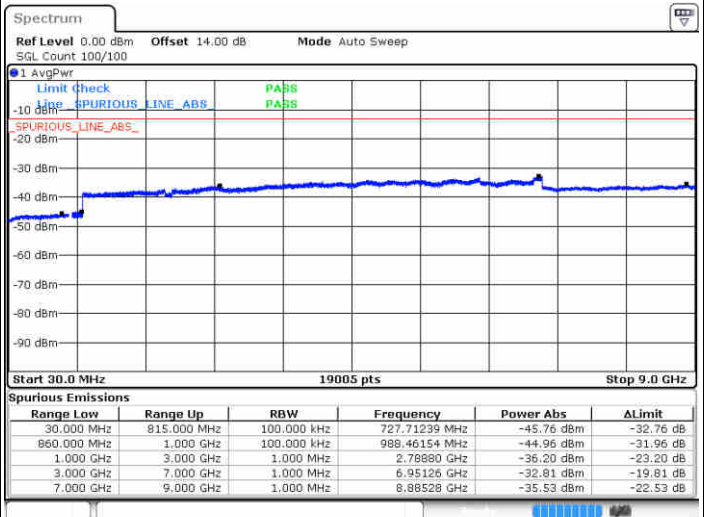

Date: 1.MAY.2019 00:54:35

Middle Channel / QPSK

Middle Channel / 16QAM

Date: 1.MAY.2019 00:56:10

Date: 1.MAY.2019 00:57:04

LTE Band 5 / 1.4MHz

Highest Channel / QPSK

Date: 1.MAY.2019 01:05:13

Highest Channel / 16QAM

Date: 1.MAY.2019 01:06:07

LTE Band 5 / 3MHz

Lowest Channel / QPSK

Date: 1.MAY.2019 01:19:15

Lowest Channel / 16QAM

Date: 1.MAY.2019 01:20:09

LTE Band 5 / 3MHz