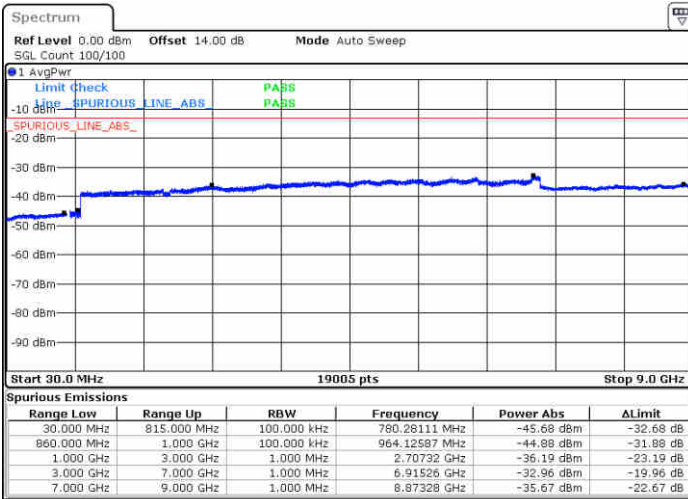

Highest Channel / 16QAM

Date: 1.MAY.2019 01:06:07

LTE Band 5 / 3MHz

Lowest Channel / QPSK

Date: 1.MAY.2019 01:19:15

Lowest Channel / 16QAM

Date: 1.MAY.2019 01:20:09

LTE Band 5 / 3MHz

Middle Channel / QPSK

Middle Channel / 16QAM

Date: 1.MAY.2019 01:21:43

Date: 1.MAY.2019 01:22:36

Highest Channel / QPSK

Highest Channel / 16QAM

Date: 1.MAY.2019 01:39:46

Date: 1.MAY.2019 01:40:40

LTE Band 5 / 5MHz

Lowest Channel / QPSK

Date: 1 MAY 2019 01:50:34

Lowest Channel / 16QAM

Date: 1 MAY 2019 01:51:29

Middle Channel / QPSK

Date: 1 MAY 2019 01:53:04

Middle Channel / 16QAM