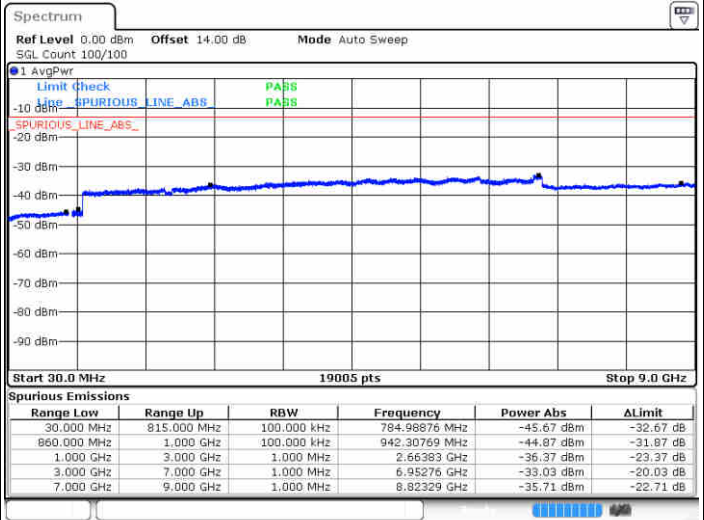

LTE Band 5 / 1.4MHz

Lowest Channel / 64QAM

Middle Channel / 64QAM

Date: 1.MAY.2019 02:39:29

Date: 1.MAY.2019 02:40:23

Highest Channel / 64QAM

Date: 1.MAY.2019 02:41:17

LTE Band 5 / 3MHz

Lowest Channel / 64QAM

Middle Channel / 64QAM

Date: 1 MAY 2019 02:49:47

Date: 1 MAY 2019 02:50:41

Highest Channel / 64QAM

Date: 1 MAY 2019 02:51:35

LTE Band 5 / 5MHz

Lowest Channel / 64QAM