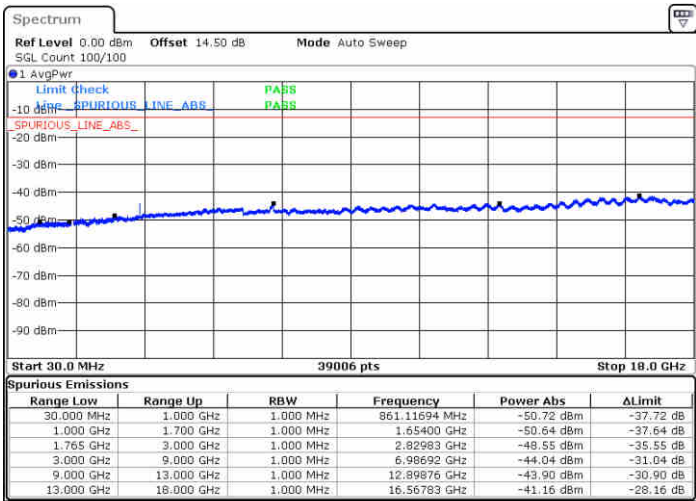

Middle Channel / 16QAM

Date: 1.MAY.2019 10:44:58

Date: 1.MAY.2019 10:45:54

LTE Band 4 / 5MHz

Highest Channel / QPSK

Date: 1.MAY.2019 10:52:09

Highest Channel / 16QAM

Date: 1.MAY.2019 10:53:06

LTE Band 4 / 10MHz

Lowest Channel / QPSK

Date: 1.MAY.2019 11:06:30

Lowest Channel / 16QAM

Date: 1.MAY.2019 11:07:26

LTE Band 4 / 10MHz

Middle Channel / QPSK

Middle Channel / 16QAM

Date: 1.MAY.2019 11:09:03

Date: 1.MAY.2019 11:09:59

Highest Channel / QPSK

Highest Channel / 16QAM

Date: 1.MAY.2019 11:16:14

Date: 1.MAY.2019 11:17:10

LTE Band 4 / 15MHz

Lowest Channel / QPSK