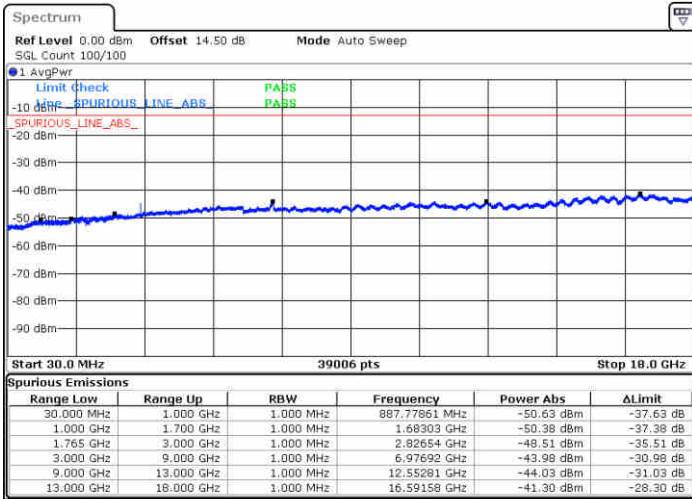

Highest Channel / 16QAM

Date: 1.MAY.2019 12:03:58

LTE Band 4 / 1.4MHz

Lowest Channel / 64QAM

Middle Channel / 64QAM

Date: 1.MAY.2019 12:08:09

Date: 1.MAY.2019 12:09:25

Highest Channel / 64QAM

Date: 1.MAY.2019 12:13:00

LTE Band 4 / 3MHz

Lowest Channel / 64QAM

Middle Channel / 64QAM

Date: 1.MAY.2019 12:16:35

Date: 1.MAY.2019 12:17:51

Highest Channel / 64QAM

Date: 1.MAY.2019 12:21:26

LTE Band 4 / 5MHz

Lowest Channel / 64QAM

Date: 1.MAY.2019 12:25:00

Middle Channel / 64QAM

Date: 1.MAY.2019 12:26:16

Highest Channel / 64QAM

Date: 1.MAY.2019 12:29:50

LTE Band 4 / 10MHz