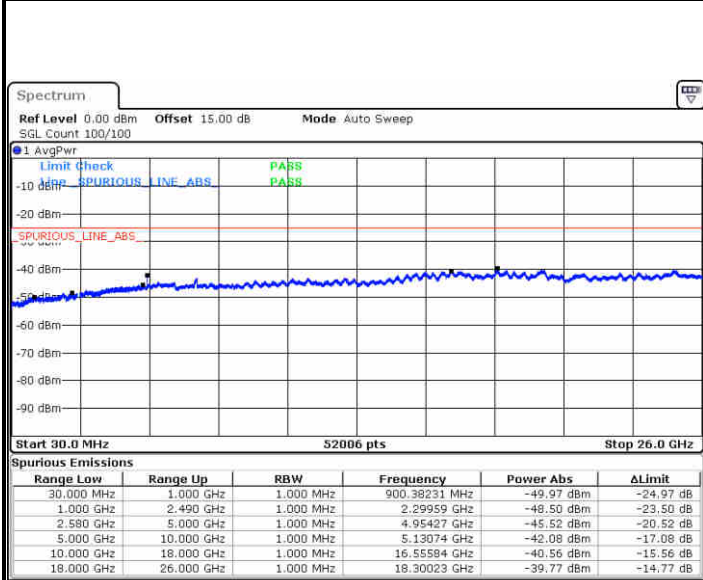

Date: 1.MAY.2019 03:17:22

Date: 1.MAY.2019 03:18:16

Highest Channel / 64QAM

Date: 1.MAY.2019 03:19:10

LTE Band 7 / 5MHz

Lowest Channel / QPSK

Lowest Channel / 16QAM

Date: 1.MAY.2019 15:07:02

Date: 1.MAY.2019 15:10:45

Middle Channel / QPSK

Middle Channel / 16QAM

Date: 1.MAY.2019 15:07:56

Date: 1.MAY.2019 15:11:38

LTE Band 7 / 5MHz

Highest Channel / QPSK

Date: 1.MAY.2019 15:08:50

Highest Channel / 16QAM

Date: 1.MAY.2019 15:12:32

LTE Band 7 / 10MHz

Lowest Channel / QPSK

Date: 1.MAY.2019 15:15:28

Lowest Channel / 16QAM

Date: 1.MAY.2019 15:18:10

LTE Band 7 / 10MHz