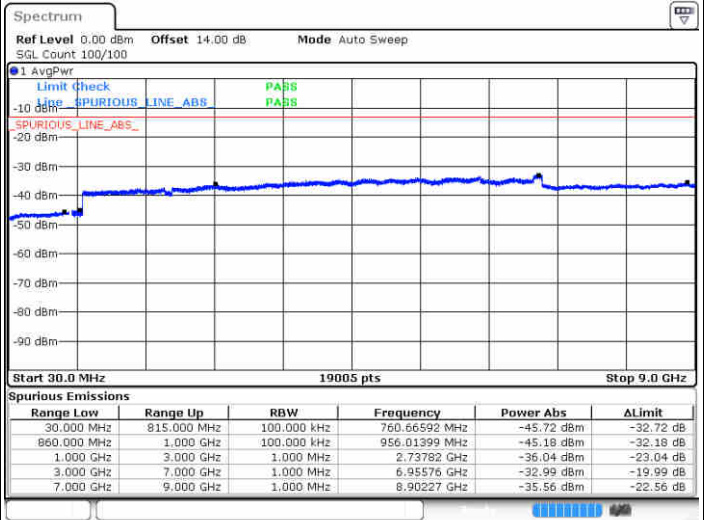

Date: 1.MAY.2019 12:50:16

Date: 1.MAY.2019 12:51:32

Highest Channel / 64QAM

Date: 1.MAY.2019 12:55:07

LTE Band 5 / 1.4MHz

Lowest Channel / QPSK

Lowest Channel / 16QAM

Date: 1.MAY.2019 00:53:41

Date: 1.MAY.2019 00:54:35

Middle Channel / QPSK

Middle Channel / 16QAM

Date: 1.MAY.2019 00:56:10

Date: 1.MAY.2019 00:57:04

LTE Band 5 / 1.4MHz

Highest Channel / QPSK

Date: 1.MAY.2019 01:05:13