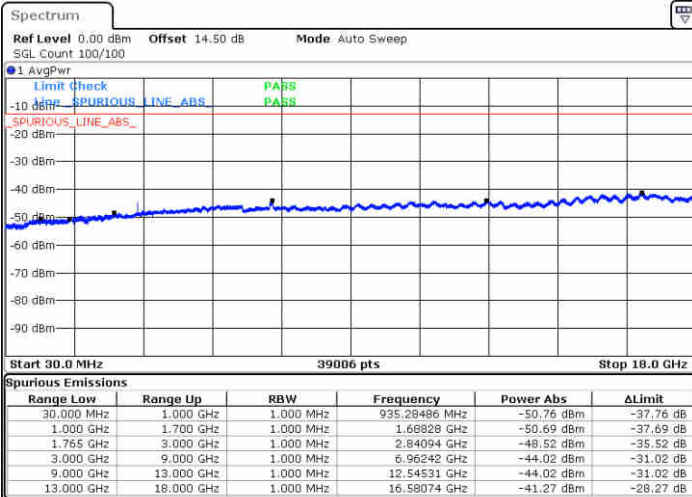

Date: 1.MAY.2019 10:05:26

Date: 1.MAY.2019 10:06:22

LTE Band 4 / 5MHz

Lowest Channel / QPSK

Lowest Channel / 16QAM

Date: 1.MAY.2019 10:42:26

Date: 1.MAY.2019 10:43:22

Middle Channel / QPSK

Middle Channel / 16QAM

Date: 1.MAY.2019 10:44:58

Date: 1.MAY.2019 10:45:54

LTE Band 4 / 5MHz

Highest Channel / QPSK

Date: 1.MAY.2019 10:52:09

Highest Channel / 16QAM

Date: 1.MAY.2019 10:53:06