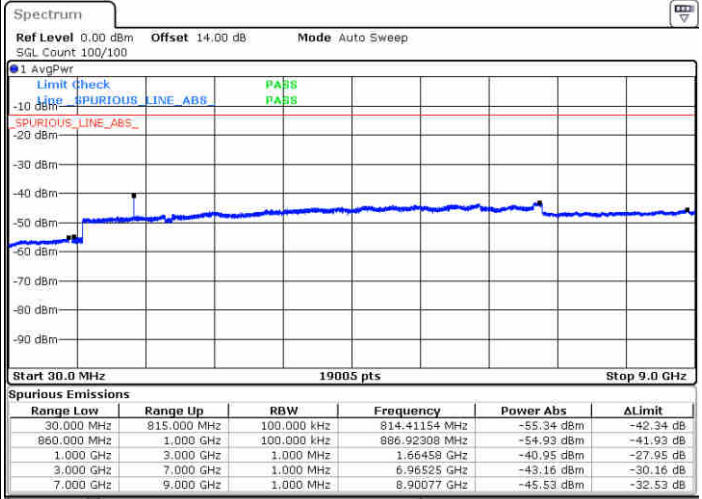

LTE Band 5 / 5MHz

Lowest Channel / QPSK

Date: 1 MAY 2019 01:50:34

Lowest Channel / 16QAM

Date: 1 MAY 2019 01:51:29

Middle Channel / QPSK

Date: 1 MAY 2019 01:53:04

Middle Channel / 16QAM

Date: 1 MAY 2019 01:53:58

LTE Band 5 / 5MHz

Highest Channel / QPSK

Highest Channel / 16QAM

LTE Band 5 / 10MHz

Lowest Channel / QPSK

Lowest Channel / 16QAM

LTE Band 5 / 10MHz

Middle Channel / QPSK

Middle Channel / 16QAM

Date: 1 MAY 2019 02:19:39

Date: 1 MAY 2019 02:20:32

Highest Channel / QPSK

Highest Channel / 16QAM

Date: 1 MAY 2019 02:28:42

Date: 1 MAY 2019 02:29:36