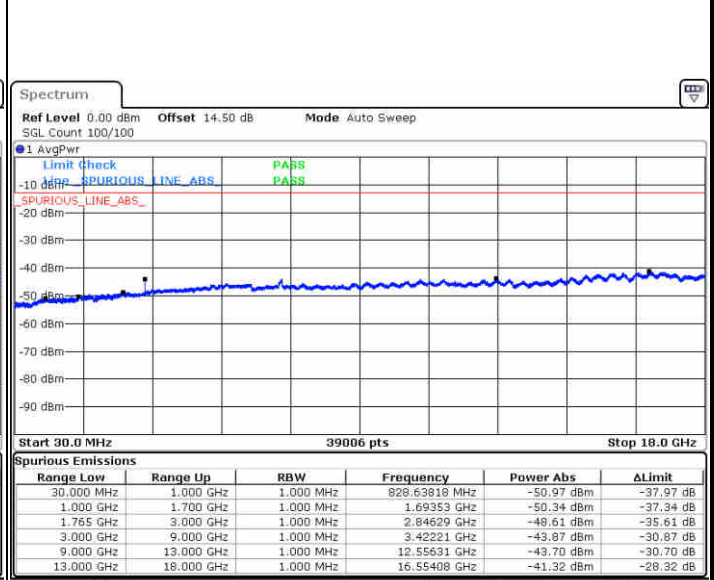

Lowest Channel / 16QAM

Date: 1.MAY.2019 11:29:30

Date: 1.MAY.2019 11:30:26

Middle Channel / QPSK

Middle Channel / 16QAM

Date: 1.MAY.2019 11:32:03

Date: 1.MAY.2019 11:32:59

LTE Band 4 / 15MHz

Highest Channel / QPSK

Date: 1.MAY.2019 11:39:13

Highest Channel / 16QAM

Date: 1.MAY.2019 11:40:09

LTE Band 4 / 20MHz

Lowest Channel / QPSK

Date: 1.MAY.2019 11:47:42

Lowest Channel / 16QAM

Date: 1.MAY.2019 11:48:38

LTE Band 4 / 20MHz

Middle Channel / QPSK

Date: 1.MAY.2019 11:50:15

Middle Channel / 16QAM

Date: 1.MAY.2019 11:53:40

Highest Channel / QPSK

Date: 1.MAY.2019 12:03:02

Highest Channel / 16QAM

Date: 1.MAY.2019 12:03:58

LTE Band 4 / 1.4MHz

Lowest Channel / 64QAM

Middle Channel / 64QAM

Date: 1.MAY.2019 12:08:09

Date: 1.MAY.2019 12:09:25

Highest Channel / 64QAM