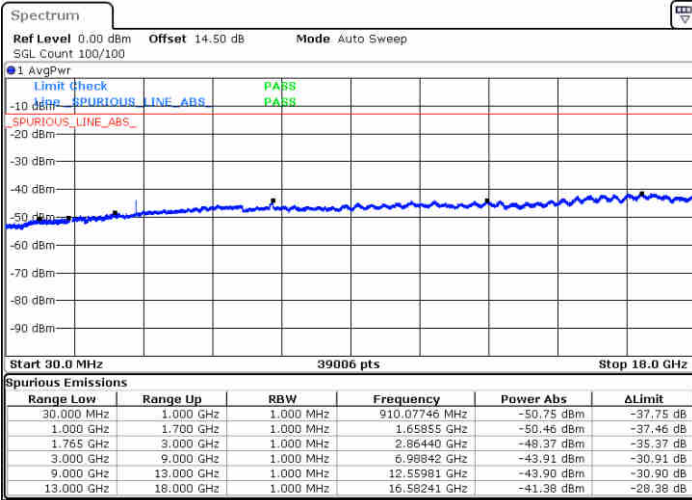

Date: 1.MAY.2019 10:05:26

Date: 1.MAY.2019 10:06:22

LTE Band 4 / 5MHz

Lowest Channel / QPSK

Lowest Channel / 16QAM

Date: 1.MAY.2019 10:42:26

Date: 1.MAY.2019 10:43:22

Middle Channel / QPSK

Middle Channel / 16QAM

Date: 1.MAY.2019 10:44:58

Date: 1.MAY.2019 10:45:54

LTE Band 4 / 5MHz

Highest Channel / QPSK

Date: 1.MAY.2019 10:52:09

Highest Channel / 16QAM

Date: 1.MAY.2019 10:53:06