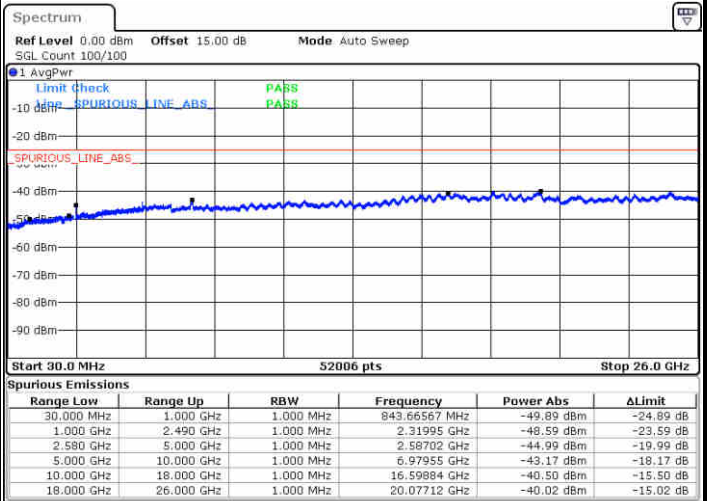

Date: 1.MAY.2019 15:26:32

LTE Band 7 / 15MHz

Highest Channel / QPSK

Date: 1.MAY.2019 15:24:44

Highest Channel / 16QAM

Date: 1.MAY.2019 15:27:26

LTE Band 7 / 20MHz

Lowest Channel / QPSK

Date: 1.MAY.2019 15:30:22

Lowest Channel / 16QAM

Date: 1.MAY.2019 15:33:04

LTE Band 7 / 20MHz

Middle Channel / QPSK

Middle Channel / 16QAM

Date: 1.MAY.2019 15:31:16

Date: 1.MAY.2019 15:33:58

Highest Channel / QPSK

Highest Channel / 16QAM

Date: 1.MAY.2019 15:32:10

Date: 1.MAY.2019 15:34:52