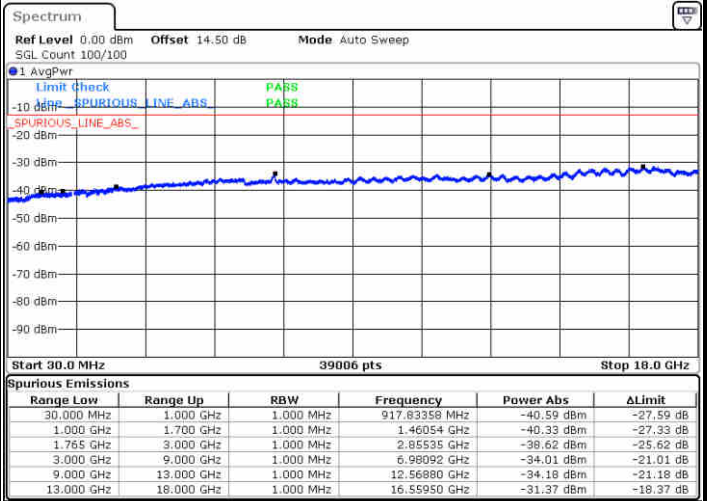

Lowest Channel / 16QAM

Date: 1.MAY.2019 09:33:24

Date: 1.MAY.2019 09:34:20

Middle Channel / QPSK

Middle Channel / 16QAM

Date: 1.MAY.2019 09:35:57

Date: 1.MAY.2019 09:36:53

LTE Band 4 / 1.4MHz

Highest Channel / QPSK

Date: 1.MAY.2019 09:43:22

Highest Channel / 16QAM

Date: 1.MAY.2019 09:44:28

LTE Band 4 / 3MHz

Lowest Channel / QPSK

Date: 1.MAY.2019 09:55:42

Lowest Channel / 16QAM