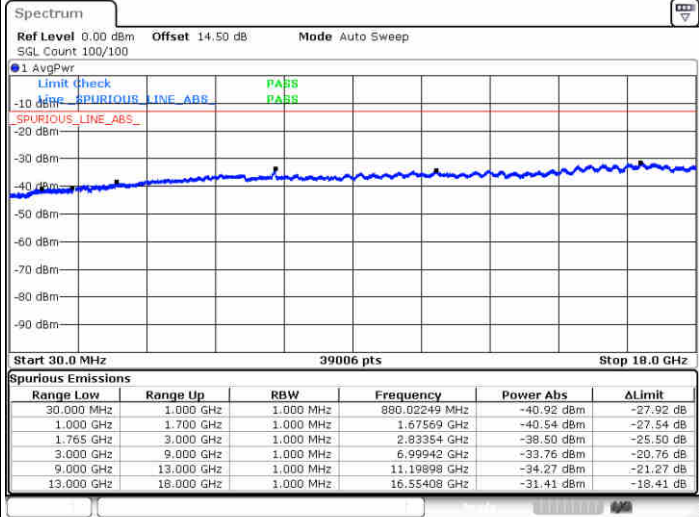

Highest Channel / 16QAM

Date: 1.MAY.2019 12:03:58

LTE Band 4 / 1.4MHz

Lowest Channel / 64QAM

Middle Channel / 64QAM

Date: 1.MAY.2019 12:08:09

Date: 1.MAY.2019 12:09:25

Highest Channel / 64QAM