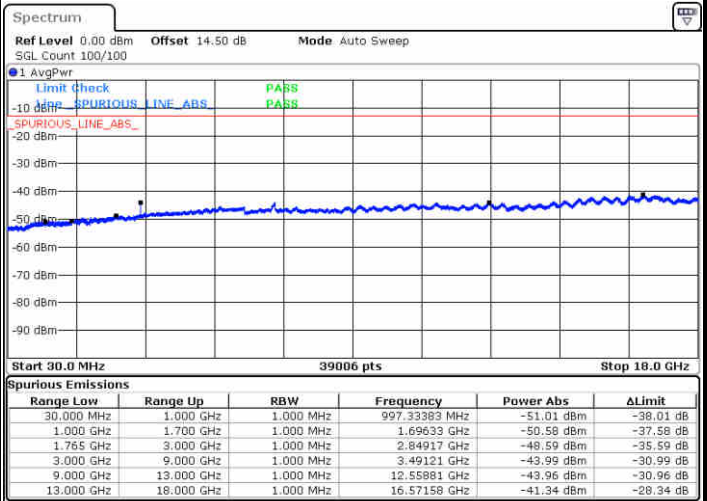

LTE Band 4 / 10MHz

Lowest Channel / QPSK

Date: 1.MAY.2019 11:06:30

Lowest Channel / 16QAM

Date: 1.MAY.2019 11:07:26

LTE Band 4 / 10MHz

Middle Channel / QPSK

Middle Channel / 16QAM

Date: 1.MAY.2019 11:09:03

Date: 1.MAY.2019 11:09:59

Highest Channel / QPSK

Highest Channel / 16QAM

Date: 1.MAY.2019 11:16:14

Date: 1.MAY.2019 11:17:10

LTE Band 4 / 15MHz

Lowest Channel / QPSK