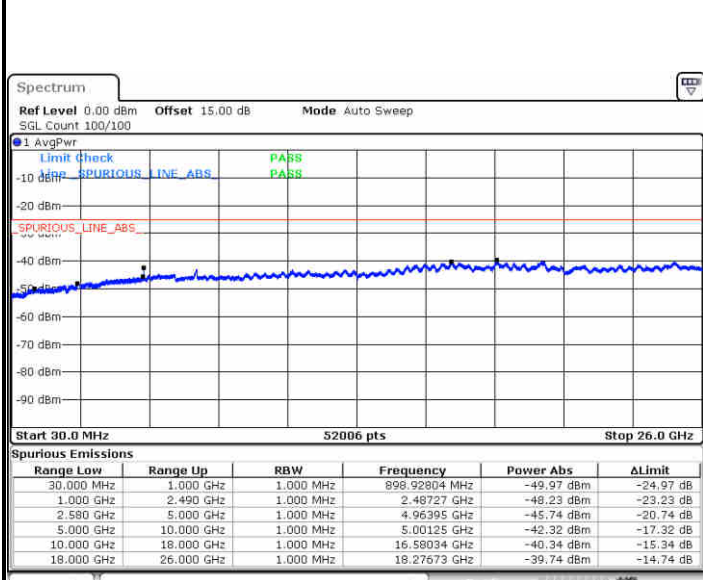

Date: 1.MAY.2019 03:17:22

Date: 1.MAY.2019 03:18:16

Highest Channel / 64QAM

Date: 1.MAY.2019 03:19:10

LTE Band 7 / 5MHz

Lowest Channel / QPSK

Lowest Channel / 16QAM

Date: 1.MAY.2019 15:07:02

Date: 1.MAY.2019 15:10:45

Middle Channel / QPSK

Middle Channel / 16QAM

Date: 1.MAY.2019 15:07:56

Date: 1.MAY.2019 15:11:38

LTE Band 7 / 5MHz

Highest Channel / QPSK

Date: 1.MAY.2019 15:08:50

Highest Channel / 16QAM

Date: 1.MAY.2019 15:12:32

LTE Band 7 / 10MHz

Lowest Channel / QPSK

Date: 1.MAY.2019 15:15:28

Lowest Channel / 16QAM

Date: 1.MAY.2019 15:18:10

LTE Band 7 / 10MHz