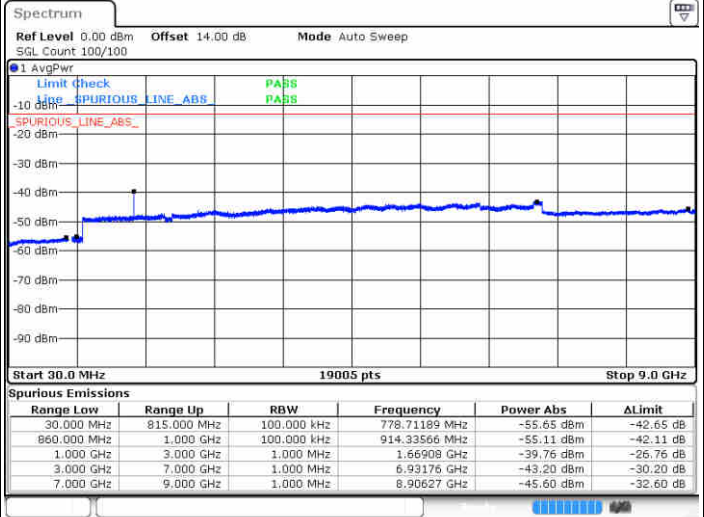

LTE Band 5 / 1.4MHz

Lowest Channel / 64QAM

Middle Channel / 64QAM

Date: 1.MAY.2019 02:39:29

Date: 1.MAY.2019 02:40:23

Highest Channel / 64QAM

Date: 1.MAY.2019 02:41:17

LTE Band 5 / 3MHz

Lowest Channel / 64QAM

Middle Channel / 64QAM

Date: 1 MAY 2019 02:49:47

Date: 1 MAY 2019 02:50:41

Highest Channel / 64QAM

Date: 1 MAY 2019 02:51:35

LTE Band 5 / 5MHz

Lowest Channel / 64QAM

Middle Channel / 64QAM

Date: 1 MAY 2019 03:00:06

Date: 1 MAY 2019 03:00:59

Highest Channel / 64QAM

Date: 1 MAY 2019 03:01:53

LTE Band 5 / 10MHz

Lowest Channel / 64QAM

Middle Channel / 64QAM