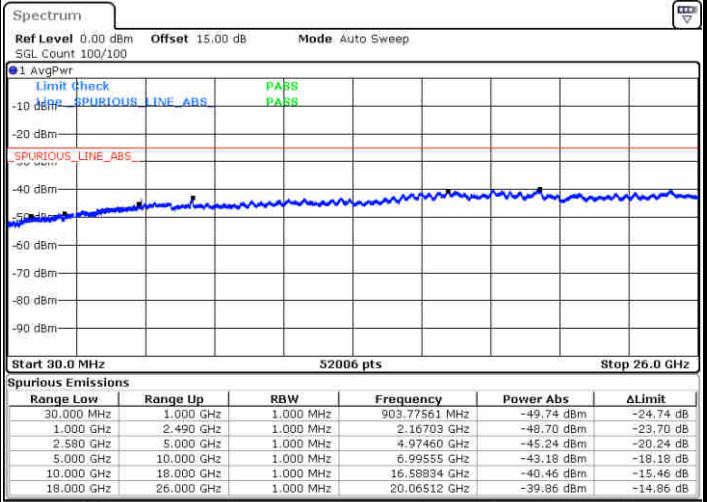

Date: 1.MAY.2019 15:26:32

LTE Band 7 / 15MHz

Highest Channel / QPSK

Date: 1.MAY.2019 15:24:44

Highest Channel / 16QAM

Date: 1.MAY.2019 15:27:26

LTE Band 7 / 20MHz

Lowest Channel / QPSK

Date: 1.MAY.2019 15:30:22

Lowest Channel / 16QAM

Date: 1.MAY.2019 15:33:04

LTE Band 7 / 20MHz

Middle Channel / QPSK

Middle Channel / 16QAM

Date: 1.MAY.2019 15:31:16

Date: 1.MAY.2019 15:33:58

Highest Channel / QPSK

Highest Channel / 16QAM

Date: 1.MAY.2019 15:32:10

Date: 1.MAY.2019 15:34:52