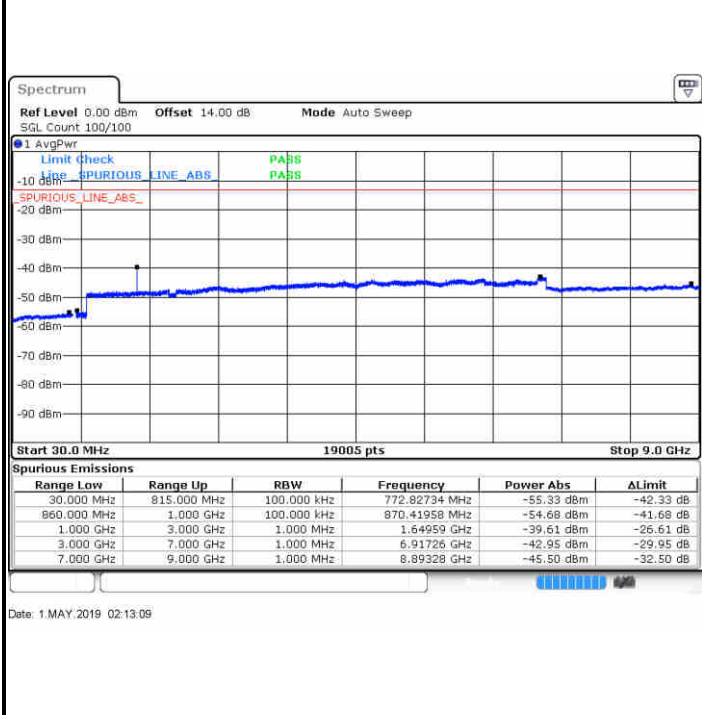

LTE Band 5 / 5MHz

Lowest Channel / QPSK

Date: 1 MAY 2019 01:50:34

Lowest Channel / 16QAM

Date: 1 MAY 2019 01:51:29

Middle Channel / QPSK

Date: 1 MAY 2019 01:53:04

Middle Channel / 16QAM

Date: 1 MAY 2019 01:53:58

LTE Band 5 / 5MHz

Highest Channel / QPSK

Highest Channel / 16QAM

LTE Band 5 / 10MHz

Lowest Channel / QPSK

Lowest Channel / 16QAM

LTE Band 5 / 10MHz

Middle Channel / QPSK

Middle Channel / 16QAM

Date: 1 MAY 2019 02:19:39

Date: 1 MAY 2019 02:20:32

Highest Channel / QPSK

Highest Channel / 16QAM

Date: 1 MAY 2019 02:28:42

Date: 1 MAY 2019 02:29:36

LTE Band 5 / 1.4MHz

Lowest Channel / 64QAM

Middle Channel / 64QAM

Date: 1.MAY.2019 02:39:29

Date: 1.MAY.2019 02:40:23

Highest Channel / 64QAM

Date: 1.MAY.2019 02:41:17

LTE Band 5 / 3MHz