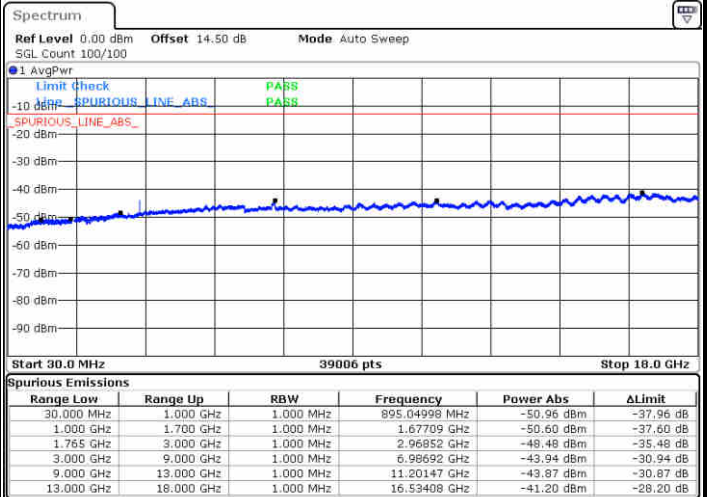

Date: 1.MAY.2019 10:05:26

Date: 1.MAY.2019 10:06:22

LTE Band 4 / 5MHz

Lowest Channel / QPSK

Lowest Channel / 16QAM

Date: 1.MAY.2019 10:42:26

Date: 1.MAY.2019 10:43:22

Middle Channel / QPSK

Middle Channel / 16QAM

Date: 1.MAY.2019 10:44:58

Date: 1.MAY.2019 10:45:54

LTE Band 4 / 5MHz

Highest Channel / QPSK

Date: 1.MAY.2019 10:52:09

Highest Channel / 16QAM

Date: 1.MAY.2019 10:53:06