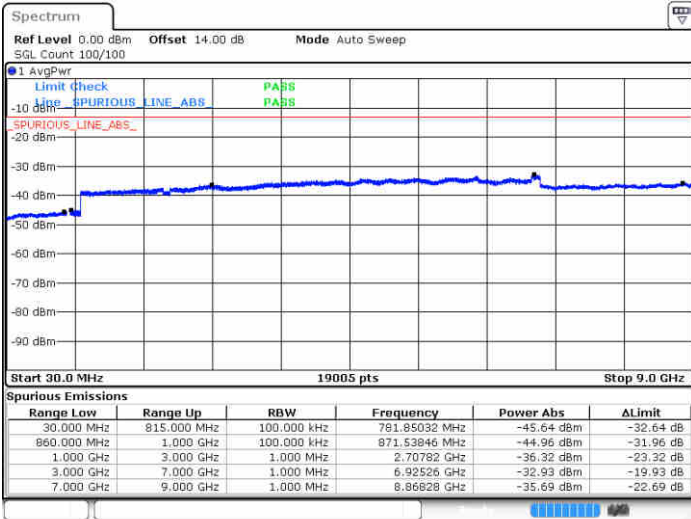

LTE Band 5 / 1.4MHz

Lowest Channel / 64QAM

Middle Channel / 64QAM

Date: 1.MAY.2019 02:39:29

Date: 1.MAY.2019 02:40:23

Highest Channel / 64QAM

Date: 1.MAY.2019 02:41:17

LTE Band 5 / 3MHz

Lowest Channel / 64QAM

Middle Channel / 64QAM

Date: 1 MAY 2019 02:49:47

Date: 1 MAY 2019 02:50:41

Highest Channel / 64QAM

Date: 1 MAY 2019 02:51:35

LTE Band 5 / 5MHz

Lowest Channel / 64QAM

Middle Channel / 64QAM

Date: 1 MAY 2019 03:00:06

Date: 1 MAY 2019 03:00:59

Highest Channel / 64QAM

Date: 1 MAY 2019 03:01:53

LTE Band 5 / 10MHz

Lowest Channel / 64QAM

Middle Channel / 64QAM