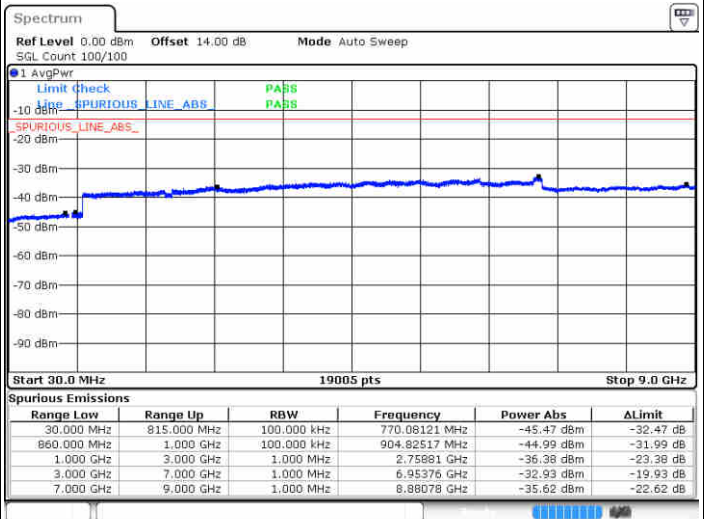

Middle Channel / 64QAM

Date: 1.MAY.2019 12:41:50

Date: 1.MAY.2019 12:43:07

Highest Channel / 64QAM

Date: 1.MAY.2019 12:46:41

LTE Band 4 / 20MHz

Lowest Channel / 64QAM

Middle Channel / 64QAM

Date: 1.MAY.2019 12:50:16

Date: 1.MAY.2019 12:51:32

Highest Channel / 64QAM

Date: 1.MAY.2019 12:55:07

LTE Band 5 / 1.4MHz

Lowest Channel / QPSK

Lowest Channel / 16QAM

Date: 1.MAY.2019 00:53:41

Date: 1.MAY.2019 00:54:35

Middle Channel / QPSK

Middle Channel / 16QAM

Date: 1.MAY.2019 00:56:10

Date: 1.MAY.2019 00:57:04

LTE Band 5 / 1.4MHz

Highest Channel / QPSK

Date: 1.MAY.2019 01:05:13