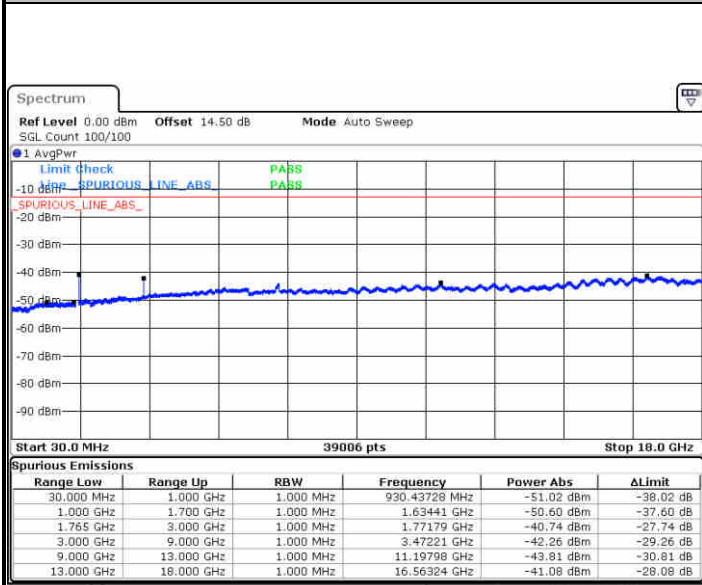

Highest Channel / QPSK

Date: 1.MAY.2019 11:39:13

Highest Channel / 16QAM

Date: 1.MAY.2019 11:40:09

LTE Band 4 / 20MHz

Lowest Channel / QPSK

Date: 1.MAY.2019 11:47:42

Lowest Channel / 16QAM

Date: 1.MAY.2019 11:48:38

LTE Band 4 / 20MHz

Middle Channel / QPSK

Date: 1.MAY.2019 11:50:15

Middle Channel / 16QAM

Date: 1.MAY.2019 11:53:40

Highest Channel / QPSK

Date: 1.MAY.2019 12:03:02

Highest Channel / 16QAM

Date: 1.MAY.2019 12:03:58

LTE Band 4 / 1.4MHz

Lowest Channel / 64QAM

Middle Channel / 64QAM

Date: 1.MAY.2019 12:08:09

Date: 1.MAY.2019 12:09:25

Highest Channel / 64QAM