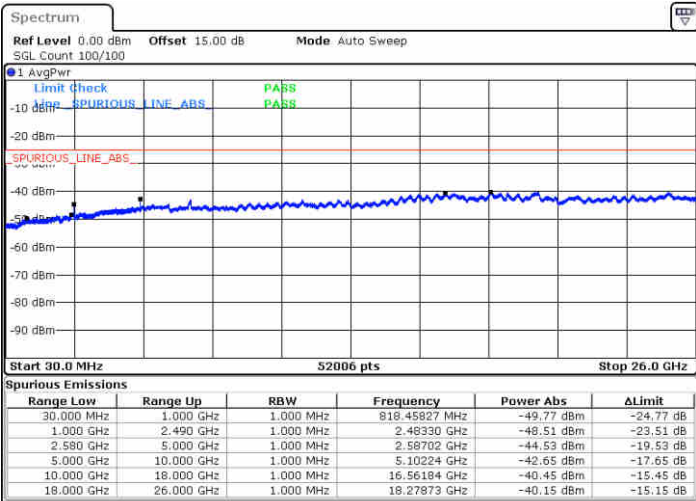

Date: 1.MAY.2019 15:26:32

LTE Band 7 / 15MHz

Highest Channel / QPSK

Date: 1.MAY.2019 15:24:44

Highest Channel / 16QAM

Date: 1.MAY.2019 15:27:26

LTE Band 7 / 20MHz

Lowest Channel / QPSK

Date: 1.MAY.2019 15:30:22

Lowest Channel / 16QAM

Date: 1.MAY.2019 15:33:04

LTE Band 7 / 20MHz

Middle Channel / QPSK

Middle Channel / 16QAM

Date: 1.MAY.2019 15:31:16

Date: 1.MAY.2019 15:33:58

Highest Channel / QPSK

Highest Channel / 16QAM

Date: 1.MAY.2019 15:32:10

Date: 1.MAY.2019 15:34:52