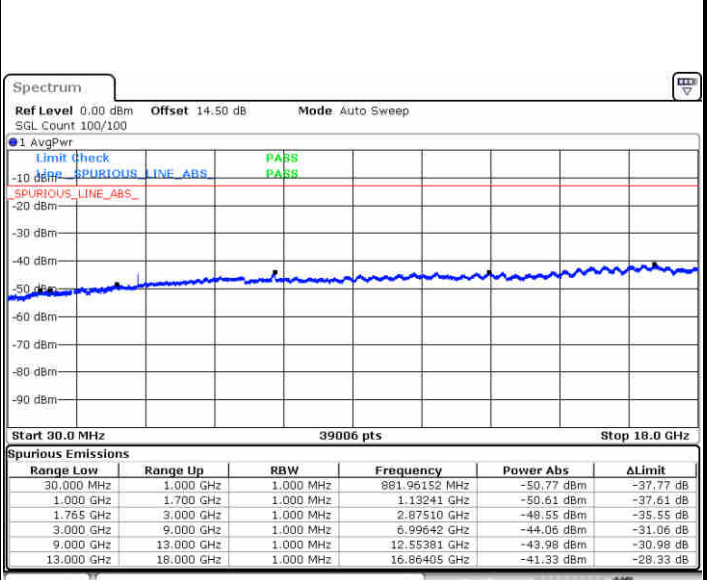

Lowest Channel / 16QAM

Date: 1.MAY.2019 09:33:24

Date: 1.MAY.2019 09:34:20

Middle Channel / QPSK

Middle Channel / 16QAM

Date: 1.MAY.2019 09:35:57

Date: 1.MAY.2019 09:36:53

LTE Band 4 / 1.4MHz

Highest Channel / QPSK

Date: 1.MAY.2019 09:43:22

Highest Channel / 16QAM

Date: 1.MAY.2019 09:44:28

LTE Band 4 / 3MHz

Lowest Channel / QPSK

Date: 1.MAY.2019 09:55:42

Lowest Channel / 16QAM

Date: 1.MAY.2019 09:56:38

LTE Band 4 / 3MHz

Middle Channel / QPSK

Middle Channel / 16QAM

Date: 1.MAY.2019 09:58:15

Date: 1.MAY.2019 09:59:11

Highest Channel / QPSK

Highest Channel / 16QAM