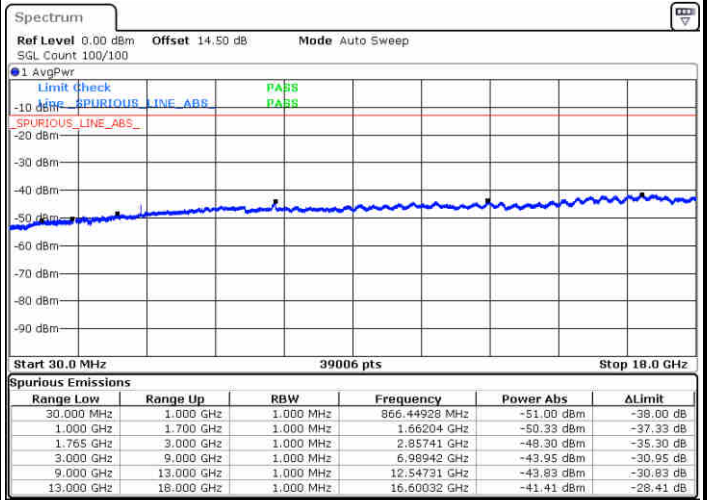

LTE Band 4 / 10MHz

Lowest Channel / 64QAM

Middle Channel / 64QAM

Date: 1.MAY.2019 12:33:25

Date: 1.MAY.2019 12:34:41