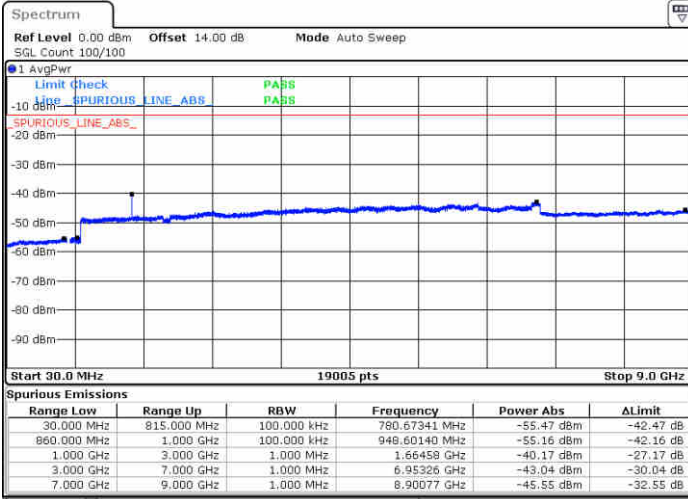

LTE Band 5 / 10MHz

Middle Channel / QPSK

Middle Channel / 16QAM

Date: 1 MAY 2019 02:19:39

Date: 1 MAY 2019 02:20:32