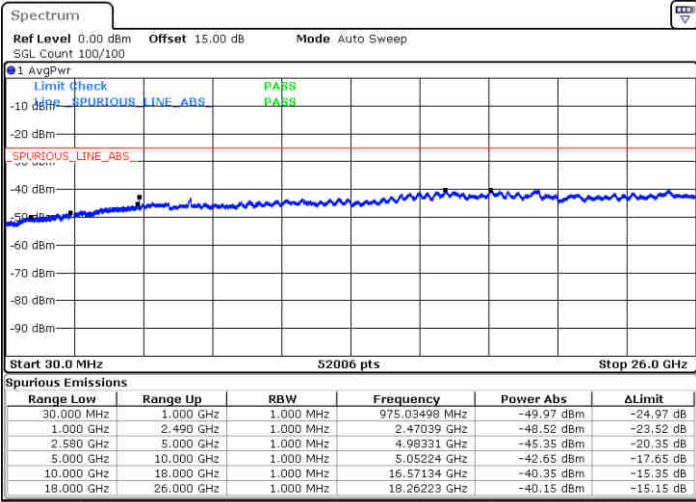

Date: 1.MAY.2019 15:26:32

LTE Band 7 / 15MHz

Highest Channel / QPSK

Date: 1.MAY.2019 15:24:44

Highest Channel / 16QAM

Date: 1.MAY.2019 15:27:26

LTE Band 7 / 20MHz

Lowest Channel / QPSK

Date: 1.MAY.2019 15:30:22

Lowest Channel / 16QAM

Date: 1.MAY.2019 15:33:04

LTE Band 7 / 20MHz

Middle Channel / QPSK

Middle Channel / 16QAM

Date: 1.MAY.2019 15:31:16

Date: 1.MAY.2019 15:33:58

Highest Channel / QPSK

Highest Channel / 16QAM

Date: 1.MAY.2019 15:32:10

Date: 1.MAY.2019 15:34:52