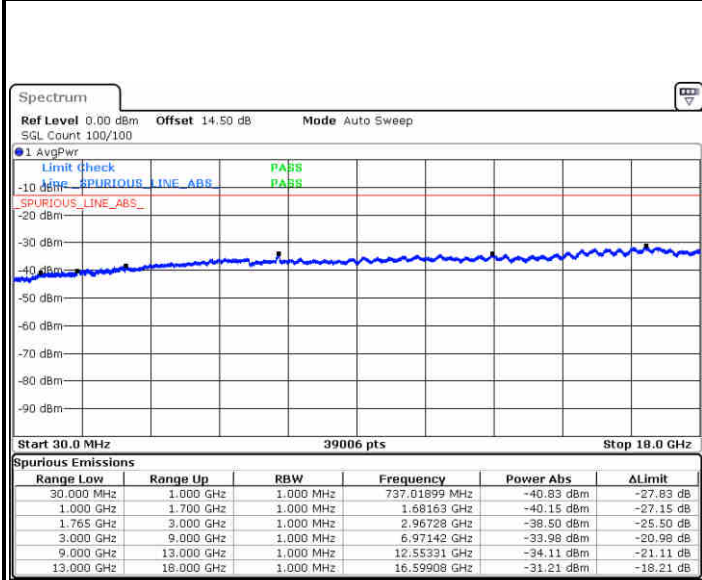

Lowest Channel / 64QAM

Middle Channel / 64QAM

Date: 29.APR.2019 17:08:47

Date: 29.APR.2019 17:09:43

Highest Channel / 64QAM

Date: 29.APR.2019 17:10:39

LTE Band 4 / 1.4MHz

Lowest Channel / QPSK

Lowest Channel / 16QAM

Date: 1.MAY.2019 09:33:24

Date: 1.MAY.2019 09:34:20

Middle Channel / QPSK

Middle Channel / 16QAM

Date: 1.MAY.2019 09:35:57

Date: 1.MAY.2019 09:36:53

LTE Band 4 / 1.4MHz

Highest Channel / QPSK

Date: 1.MAY.2019 09:43:22

Highest Channel / 16QAM

Date: 1.MAY.2019 09:44:28

LTE Band 4 / 3MHz

Lowest Channel / QPSK

Date: 1.MAY.2019 09:55:42

Lowest Channel / 16QAM