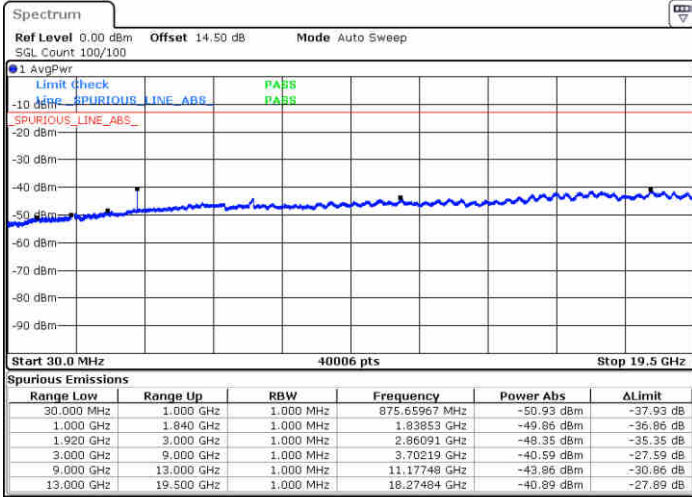

LTE Band 2 / 15MHz

Lowest Channel / 64QAM

Middle Channel / 64QAM

Date: 29.APR.2019 17:00:22

Date: 29.APR.2019 17:01:18

Highest Channel / 64QAM

Date: 29.APR.2019 17:02:14

LTE Band 2 / 20MHz

Lowest Channel / 64QAM

Middle Channel / 64QAM

Date: 29.APR.2019 17:08:47

Date: 29.APR.2019 17:09:43

Highest Channel / 64QAM

Date: 29.APR.2019 17:10:39

LTE Band 4 / 1.4MHz

Lowest Channel / QPSK