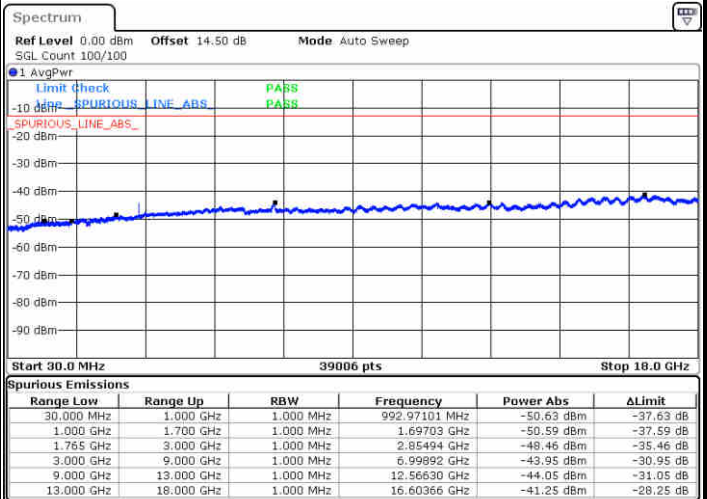

Date: 1.MAY.2019 11:09:03

Date: 1.MAY.2019 11:09:59

Highest Channel / QPSK

Highest Channel / 16QAM

Date: 1.MAY.2019 11:16:14

Date: 1.MAY.2019 11:17:10

LTE Band 4 / 15MHz

Lowest Channel / QPSK

Lowest Channel / 16QAM

Date: 1.MAY.2019 11:29:30

Date: 1.MAY.2019 11:30:26

Middle Channel / QPSK

Middle Channel / 16QAM

Date: 1.MAY.2019 11:32:03

Date: 1.MAY.2019 11:32:59

LTE Band 4 / 15MHz

Highest Channel / QPSK

Date: 1.MAY.2019 11:39:13

Highest Channel / 16QAM

Date: 1.MAY.2019 11:40:09

LTE Band 4 / 20MHz

Lowest Channel / QPSK

Date: 1.MAY.2019 11:47:42

Lowest Channel / 16QAM