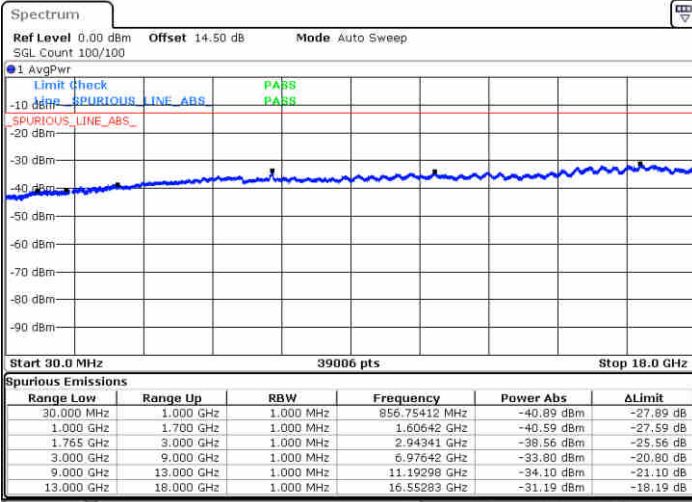

Lowest Channel / 64QAM

Middle Channel / 64QAM

Date: 29.APR.2019 17:08:47

Date: 29.APR.2019 17:09:43

Highest Channel / 64QAM

Date: 29.APR.2019 17:10:39

LTE Band 4 / 1.4MHz

Lowest Channel / QPSK

Lowest Channel / 16QAM

Date: 1.MAY.2019 09:33:24

Date: 1.MAY.2019 09:34:20

Middle Channel / QPSK

Middle Channel / 16QAM

Date: 1.MAY.2019 09:35:57

Date: 1.MAY.2019 09:36:53

LTE Band 4 / 1.4MHz