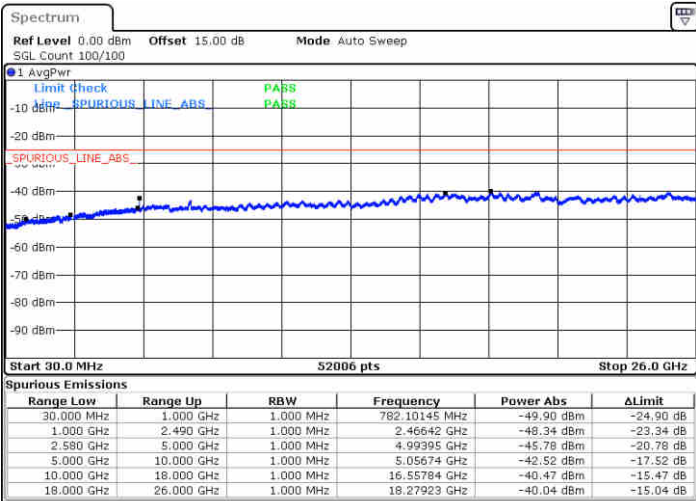

LTE Band 7 / 15MHz

Lowest Channel / QPSK

Lowest Channel / 16QAM

Date: 1.MAY.2019 15:22:56

Date: 1.MAY.2019 15:25:38

Middle Channel / QPSK

Middle Channel / 16QAM

Date: 1.MAY.2019 15:23:50

Date: 1.MAY.2019 15:26:32

LTE Band 7 / 15MHz

Highest Channel / QPSK

Date: 1.MAY.2019 15:24:44

Highest Channel / 16QAM

Date: 1.MAY.2019 15:27:26

LTE Band 7 / 20MHz

Lowest Channel / QPSK