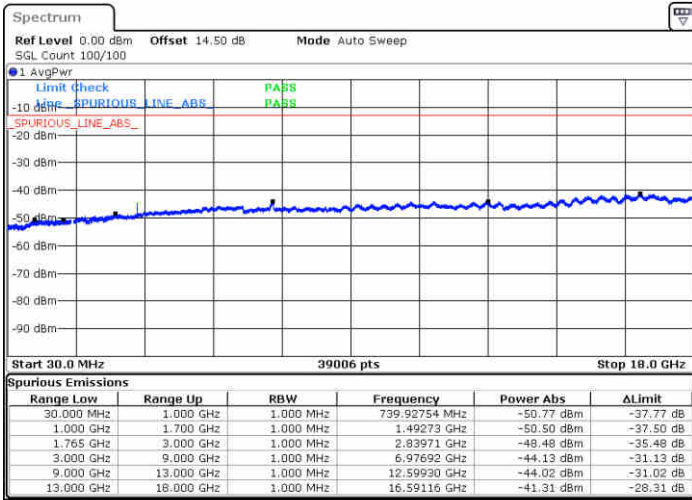

LTE Band 4 / 3MHz

Lowest Channel / 64QAM

Middle Channel / 64QAM

Date: 1.MAY.2019 12:16:35

Date: 1.MAY.2019 12:17:51