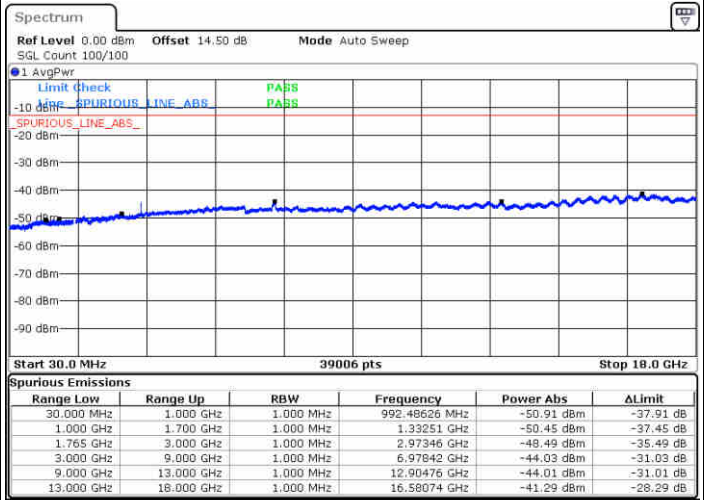

LTE Band 4 / 3MHz

Lowest Channel / 64QAM

Middle Channel / 64QAM

Date: 1.MAY.2019 12:16:35

Date: 1.MAY.2019 12:17:51