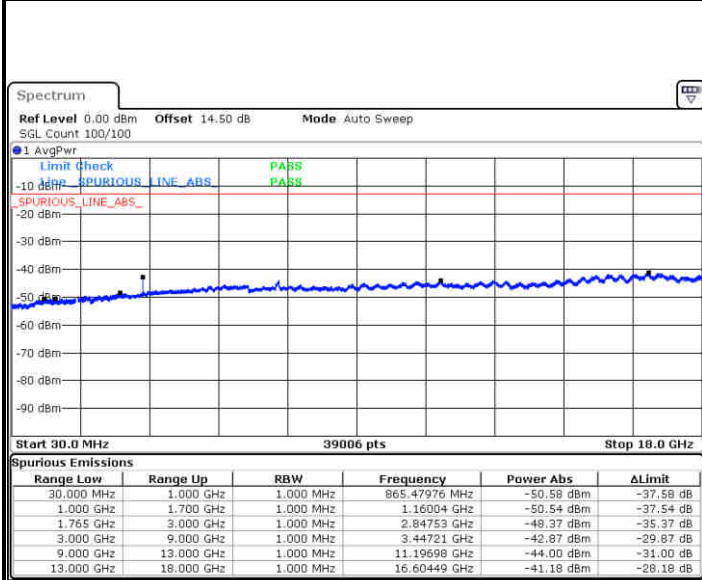

Lowest Channel / 16QAM

Date: 1.MAY.2019 11:29:30

Date: 1.MAY.2019 11:30:26

Middle Channel / QPSK

Middle Channel / 16QAM

Date: 1.MAY.2019 11:32:03

Date: 1.MAY.2019 11:32:59

LTE Band 4 / 15MHz

Highest Channel / QPSK

Date: 1.MAY.2019 11:39:13

Highest Channel / 16QAM

Date: 1.MAY.2019 11:40:09

LTE Band 4 / 20MHz

Lowest Channel / QPSK

Date: 1.MAY.2019 11:47:42

Lowest Channel / 16QAM

Date: 1.MAY.2019 11:48:38

LTE Band 4 / 20MHz

Middle Channel / QPSK

Date: 1.MAY.2019 11:50:15

Middle Channel / 16QAM

Date: 1.MAY.2019 11:53:40

Highest Channel / QPSK

Date: 1.MAY.2019 12:03:02