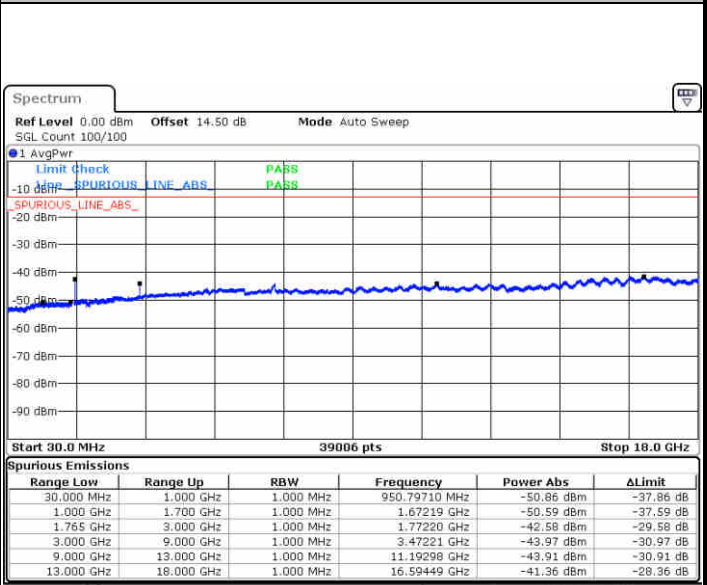

Highest Channel / QPSK

Date: 1.MAY.2019 11:39:13

Highest Channel / 16QAM

Date: 1.MAY.2019 11:40:09

LTE Band 4 / 20MHz

Lowest Channel / QPSK

Date: 1.MAY.2019 11:47:42

Lowest Channel / 16QAM

Date: 1.MAY.2019 11:48:38

LTE Band 4 / 20MHz

Middle Channel / QPSK

Date: 1.MAY.2019 11:50:15

Middle Channel / 16QAM

Date: 1.MAY.2019 11:53:40

Highest Channel / QPSK

Date: 1.MAY.2019 12:03:02

Highest Channel / 16QAM

Date: 1.MAY.2019 12:03:58

LTE Band 4 / 1.4MHz

Lowest Channel / 64QAM

Middle Channel / 64QAM

Date: 1.MAY.2019 12:08:09

Date: 1.MAY.2019 12:09:25

Highest Channel / 64QAM