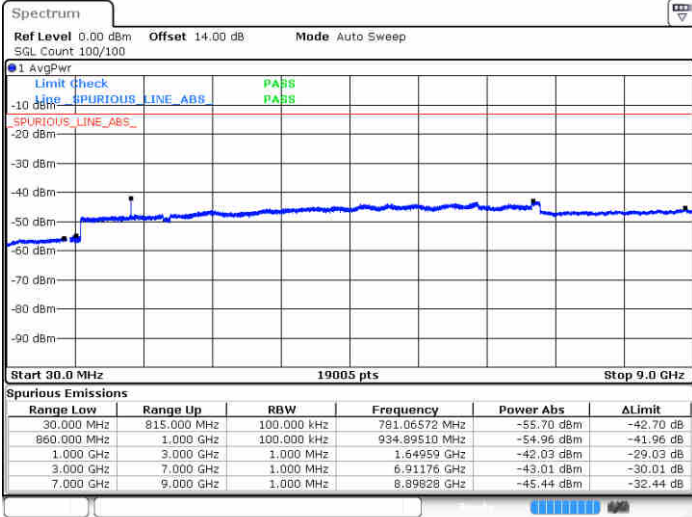

LTE Band 5 / 1.4MHz

Lowest Channel / 64QAM

Middle Channel / 64QAM

Date: 1.MAY.2019 02:39:29

Date: 1.MAY.2019 02:40:23

Highest Channel / 64QAM

Date: 1.MAY.2019 02:41:17

LTE Band 5 / 3MHz

Lowest Channel / 64QAM

Middle Channel / 64QAM

Date: 1 MAY 2019 02:49:47

Date: 1 MAY 2019 02:50:41

Highest Channel / 64QAM

Date: 1 MAY 2019 02:51:35

LTE Band 5 / 5MHz

Lowest Channel / 64QAM

Middle Channel / 64QAM

Date: 1 MAY 2019 03:00:06

Date: 1 MAY 2019 03:00:59

Highest Channel / 64QAM

Date: 1 MAY 2019 03:01:53

LTE Band 5 / 10MHz

Lowest Channel / 64QAM

Middle Channel / 64QAM

Date: 1.MAY.2019 03:17:22

Date: 1.MAY.2019 03:18:16

Highest Channel / 64QAM

Date: 1.MAY.2019 03:19:10

LTE Band 7 / 5MHz

Lowest Channel / QPSK

Lowest Channel / 16QAM

Date: 1.MAY.2019 15:07:02