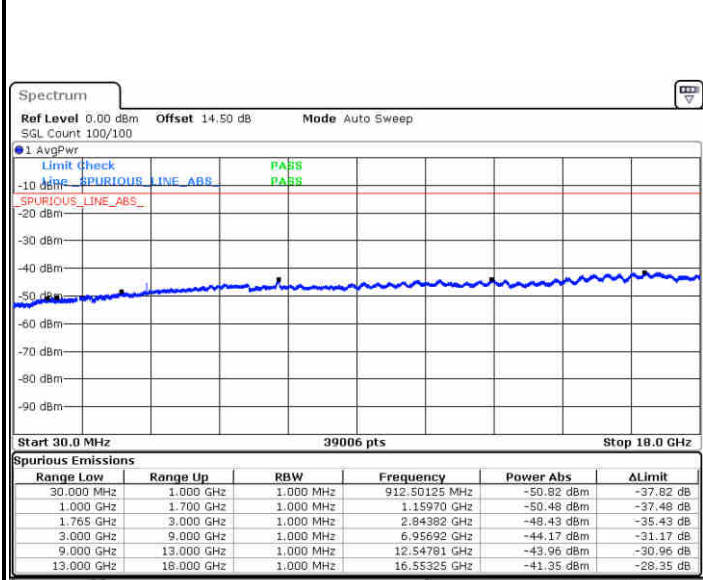

Date: 1.MAY.2019 12:13:00

LTE Band 4 / 3MHz

Lowest Channel / 64QAM

Middle Channel / 64QAM

Date: 1.MAY.2019 12:16:35

Date: 1.MAY.2019 12:17:51

Highest Channel / 64QAM

Date: 1.MAY.2019 12:21:26

LTE Band 4 / 5MHz

Lowest Channel / 64QAM

Date: 1.MAY.2019 12:25:00

Middle Channel / 64QAM

Date: 1.MAY.2019 12:26:16

Highest Channel / 64QAM

Date: 1.MAY.2019 12:29:50

LTE Band 4 / 10MHz

Lowest Channel / 64QAM

Middle Channel / 64QAM

Date: 1.MAY.2019 12:33:25

Date: 1.MAY.2019 12:34:41

Highest Channel / 64QAM

Date: 1.MAY.2019 12:38:15

LTE Band 4 / 15MHz

Lowest Channel / 64QAM