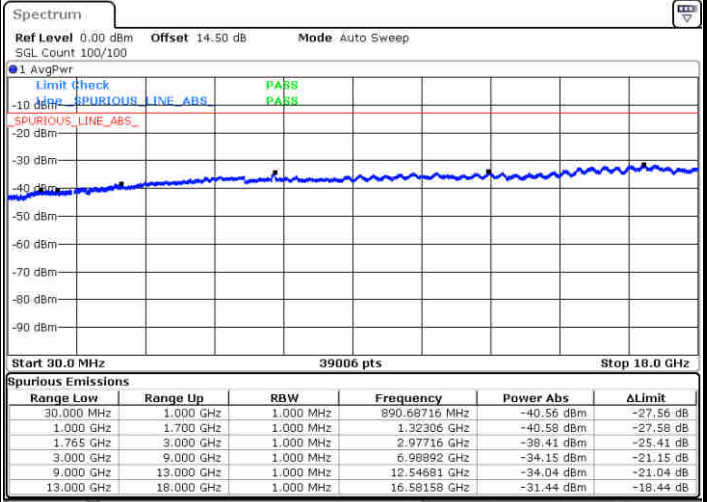

Lowest Channel / 64QAM

Middle Channel / 64QAM

Date: 29.APR.2019 17:08:47

Date: 29.APR.2019 17:09:43

Highest Channel / 64QAM

Date: 29.APR.2019 17:10:39

LTE Band 4 / 1.4MHz

Lowest Channel / QPSK

Lowest Channel / 16QAM

Date: 1.MAY.2019 09:33:24

Date: 1.MAY.2019 09:34:20

Middle Channel / QPSK

Middle Channel / 16QAM

Date: 1.MAY.2019 09:35:57

Date: 1.MAY.2019 09:36:53

LTE Band 4 / 1.4MHz