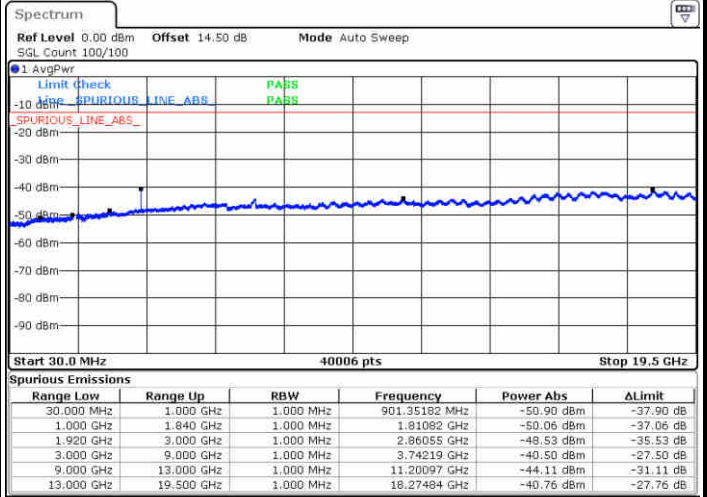

LTE Band 2 / 15MHz

Lowest Channel / 64QAM

Middle Channel / 64QAM

Date: 29.APR.2019 17:00:22

Date: 29.APR.2019 17:01:18

Highest Channel / 64QAM

Date: 29.APR.2019 17:02:14

LTE Band 2 / 20MHz

Lowest Channel / 64QAM

Middle Channel / 64QAM

Date: 29.APR.2019 17:08:47

Date: 29.APR.2019 17:09:43

Highest Channel / 64QAM

Date: 29.APR.2019 17:10:39

LTE Band 4 / 1.4MHz

Lowest Channel / QPSK