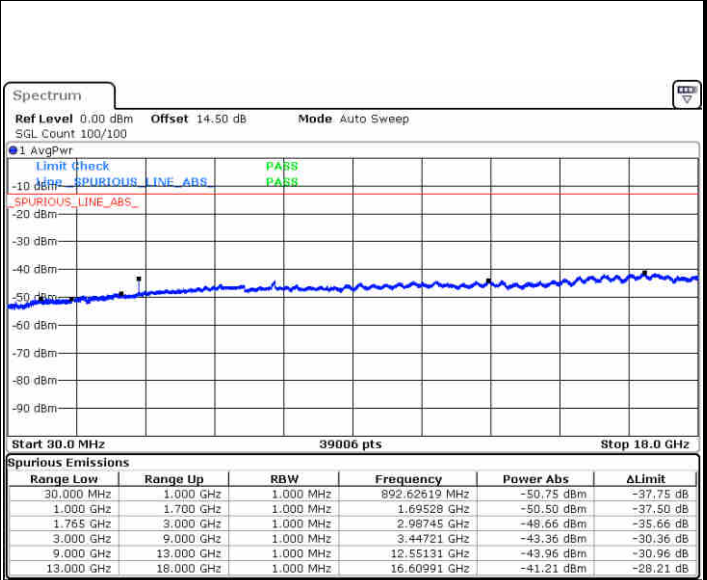

Highest Channel / QPSK

Date: 1.MAY.2019 11:39:13

Highest Channel / 16QAM

Date: 1.MAY.2019 11:40:09

LTE Band 4 / 20MHz

Lowest Channel / QPSK

Date: 1.MAY.2019 11:47:42

Lowest Channel / 16QAM

Date: 1.MAY.2019 11:48:38

LTE Band 4 / 20MHz

Middle Channel / QPSK

Date: 1.MAY.2019 11:50:15

Middle Channel / 16QAM

Date: 1.MAY.2019 11:53:40

Highest Channel / QPSK

Date: 1.MAY.2019 12:03:02

Highest Channel / 16QAM

Date: 1.MAY.2019 12:03:58

LTE Band 4 / 1.4MHz

Lowest Channel / 64QAM

Middle Channel / 64QAM

Date: 1.MAY.2019 12:08:09

Date: 1.MAY.2019 12:09:25

Highest Channel / 64QAM