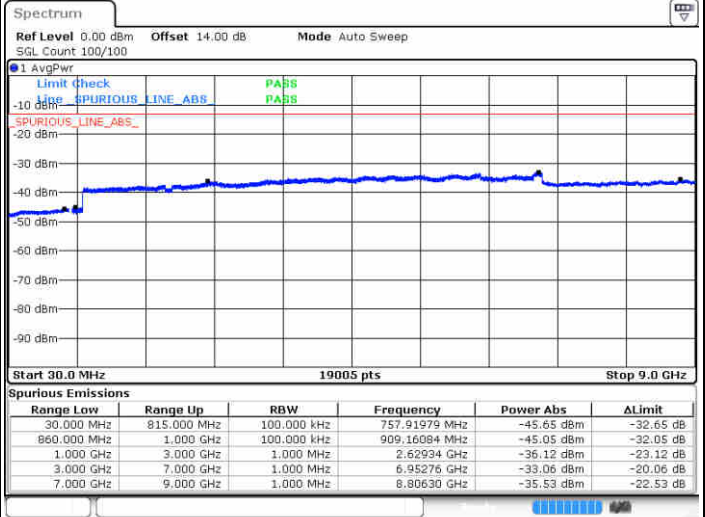

Date: 1 MAY 2019 01:53:58

LTE Band 5 / 5MHz

Highest Channel / QPSK

Highest Channel / 16QAM

LTE Band 5 / 10MHz

Lowest Channel / QPSK

Lowest Channel / 16QAM

LTE Band 5 / 10MHz

Middle Channel / QPSK

Middle Channel / 16QAM

Date: 1 MAY 2019 02:19:39

Date: 1 MAY 2019 02:20:32

Highest Channel / QPSK

Highest Channel / 16QAM

Date: 1 MAY 2019 02:28:42

Date: 1 MAY 2019 02:29:36

LTE Band 5 / 1.4MHz

Lowest Channel / 64QAM

Middle Channel / 64QAM

Date: 1.MAY.2019 02:39:29

Date: 1.MAY.2019 02:40:23

Highest Channel / 64QAM

Date: 1.MAY.2019 02:41:17

LTE Band 5 / 3MHz

Lowest Channel / 64QAM

Middle Channel / 64QAM

Date: 1 MAY 2019 02:49:47

Date: 1 MAY 2019 02:50:41

Highest Channel / 64QAM

Date: 1 MAY 2019 02:51:35

LTE Band 5 / 5MHz

Lowest Channel / 64QAM