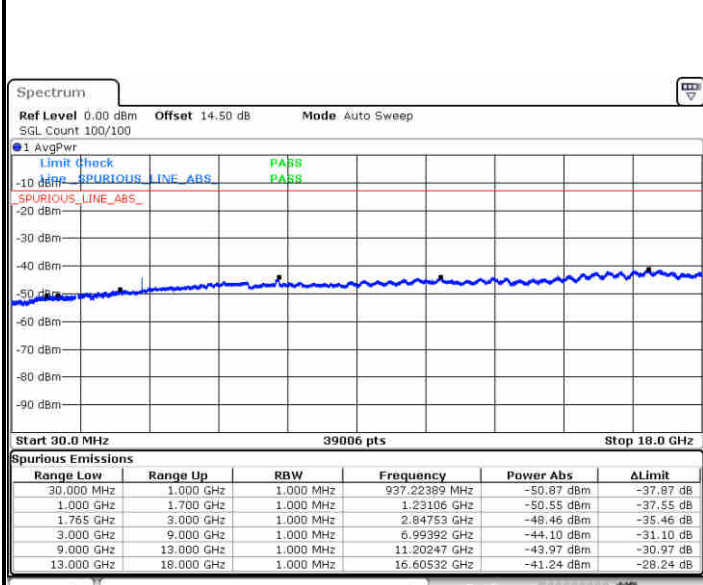

Date: 1.MAY.2019 10:05:26

Date: 1.MAY.2019 10:06:22

LTE Band 4 / 5MHz

Lowest Channel / QPSK

Lowest Channel / 16QAM

Date: 1.MAY.2019 10:42:26

Date: 1.MAY.2019 10:43:22

Middle Channel / QPSK

Middle Channel / 16QAM

Date: 1.MAY.2019 10:44:58

Date: 1.MAY.2019 10:45:54

LTE Band 4 / 5MHz

Highest Channel / QPSK

Date: 1.MAY.2019 10:52:09

Highest Channel / 16QAM

Date: 1.MAY.2019 10:53:06

LTE Band 4 / 10MHz

Lowest Channel / QPSK

Date: 1.MAY.2019 11:06:30

Lowest Channel / 16QAM

Date: 1.MAY.2019 11:07:26

LTE Band 4 / 10MHz

Middle Channel / QPSK

Middle Channel / 16QAM

Date: 1.MAY.2019 11:09:03

Date: 1.MAY.2019 11:09:59

Highest Channel / QPSK

Highest Channel / 16QAM

Date: 1.MAY.2019 11:16:14

Date: 1.MAY.2019 11:17:10

LTE Band 4 / 15MHz

Lowest Channel / QPSK