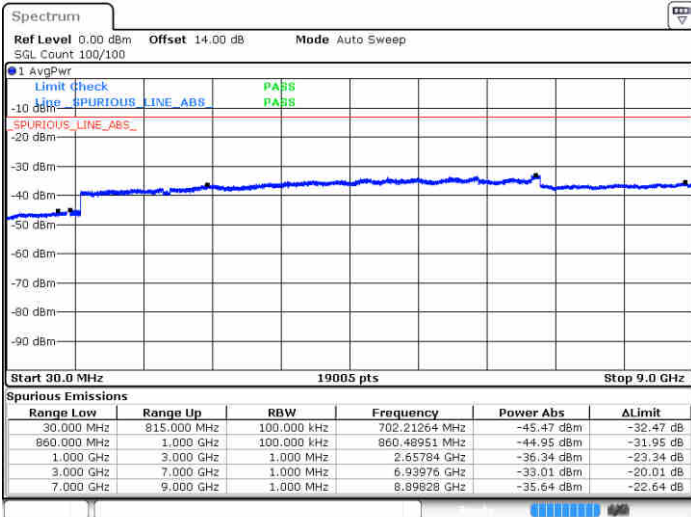

LTE Band 5 / 1.4MHz

Lowest Channel / 64QAM

Middle Channel / 64QAM

Date: 1.MAY.2019 02:39:29

Date: 1.MAY.2019 02:40:23

Highest Channel / 64QAM

Date: 1.MAY.2019 02:41:17

LTE Band 5 / 3MHz

Lowest Channel / 64QAM

Middle Channel / 64QAM

Date: 1 MAY 2019 02:49:47

Date: 1 MAY 2019 02:50:41

Highest Channel / 64QAM

Date: 1 MAY 2019 02:51:35

LTE Band 5 / 5MHz

Lowest Channel / 64QAM

Middle Channel / 64QAM

Date: 1 MAY 2019 03:00:06

Date: 1 MAY 2019 03:00:59

Highest Channel / 64QAM

Date: 1 MAY 2019 03:01:53

LTE Band 5 / 10MHz

Lowest Channel / 64QAM

Middle Channel / 64QAM