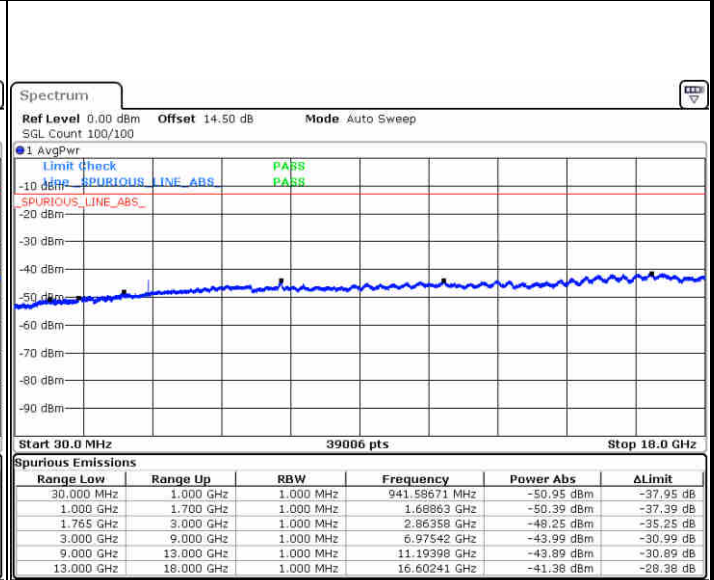

Date: 1.MAY.2019 10:05:26

Date: 1.MAY.2019 10:06:22

LTE Band 4 / 5MHz

Lowest Channel / QPSK

Lowest Channel / 16QAM

Date: 1.MAY.2019 10:42:26

Date: 1.MAY.2019 10:43:22

Middle Channel / QPSK

Middle Channel / 16QAM

Date: 1.MAY.2019 10:44:58

Date: 1.MAY.2019 10:45:54

LTE Band 4 / 5MHz

Highest Channel / QPSK

Date: 1.MAY.2019 10:52:09

Highest Channel / 16QAM

Date: 1.MAY.2019 10:53:06

LTE Band 4 / 10MHz

Lowest Channel / QPSK

Date: 1.MAY.2019 11:06:30

Lowest Channel / 16QAM

Date: 1.MAY.2019 11:07:26

LTE Band 4 / 10MHz

Middle Channel / QPSK

Middle Channel / 16QAM