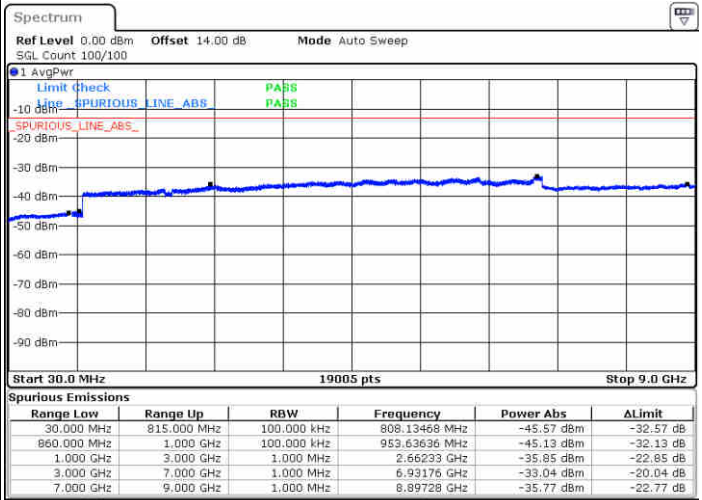

LTE Band 5 / 3MHz

Middle Channel / QPSK

Middle Channel / 16QAM

Date: 1.MAY.2019 01:21:43

Date: 1.MAY.2019 01:22:36