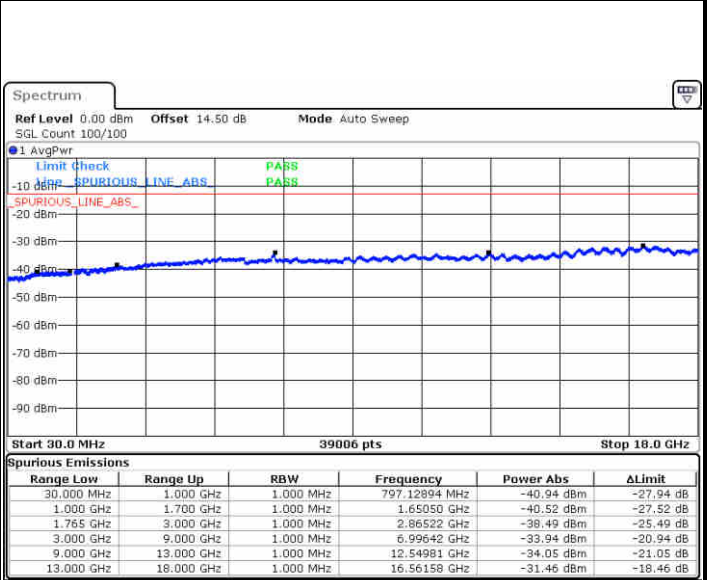

Lowest Channel / 64QAM

Middle Channel / 64QAM

Date: 29.APR.2019 17:08:47

Date: 29.APR.2019 17:09:43

Highest Channel / 64QAM

Date: 29.APR.2019 17:10:39

LTE Band 4 / 1.4MHz

Lowest Channel / QPSK

Lowest Channel / 16QAM

Date: 1.MAY.2019 09:33:24

Date: 1.MAY.2019 09:34:20

Middle Channel / QPSK

Middle Channel / 16QAM

Date: 1.MAY.2019 09:35:57

Date: 1.MAY.2019 09:36:53

LTE Band 4 / 1.4MHz

Highest Channel / QPSK

Date: 1.MAY.2019 09:43:22

Highest Channel / 16QAM

Date: 1.MAY.2019 09:44:28

LTE Band 4 / 3MHz

Lowest Channel / QPSK

Date: 1.MAY.2019 09:55:42

Lowest Channel / 16QAM