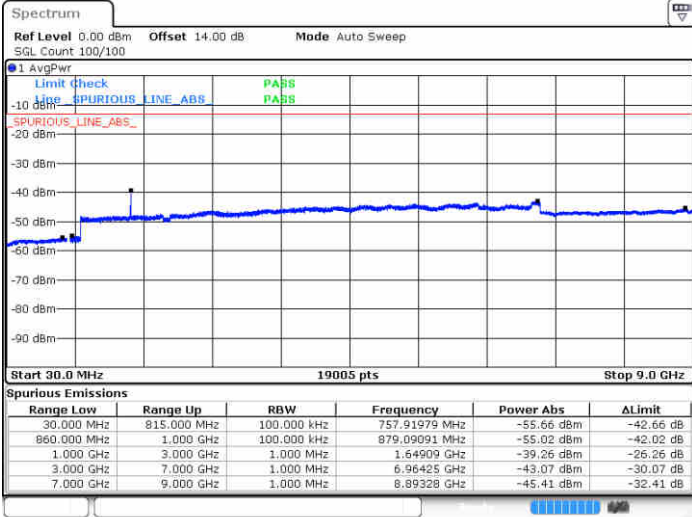

LTE Band 5 / 1.4MHz

Lowest Channel / 64QAM

Middle Channel / 64QAM

Date: 1.MAY.2019 02:39:29

Date: 1.MAY.2019 02:40:23

Highest Channel / 64QAM

Date: 1.MAY.2019 02:41:17

LTE Band 5 / 3MHz

Lowest Channel / 64QAM

Middle Channel / 64QAM

Date: 1 MAY 2019 02:49:47

Date: 1 MAY 2019 02:50:41

Highest Channel / 64QAM

Date: 1 MAY 2019 02:51:35

LTE Band 5 / 5MHz

Lowest Channel / 64QAM

Middle Channel / 64QAM

Date: 1 MAY 2019 03:00:06

Date: 1 MAY 2019 03:00:59

Highest Channel / 64QAM

Date: 1 MAY 2019 03:01:53

LTE Band 5 / 10MHz

Lowest Channel / 64QAM

Middle Channel / 64QAM

Date: 1.MAY.2019 03:17:22

Date: 1.MAY.2019 03:18:16

Highest Channel / 64QAM

Date: 1.MAY.2019 03:19:10

LTE Band 7 / 5MHz

Lowest Channel / QPSK

Lowest Channel / 16QAM

Date: 1.MAY.2019 15:07:02