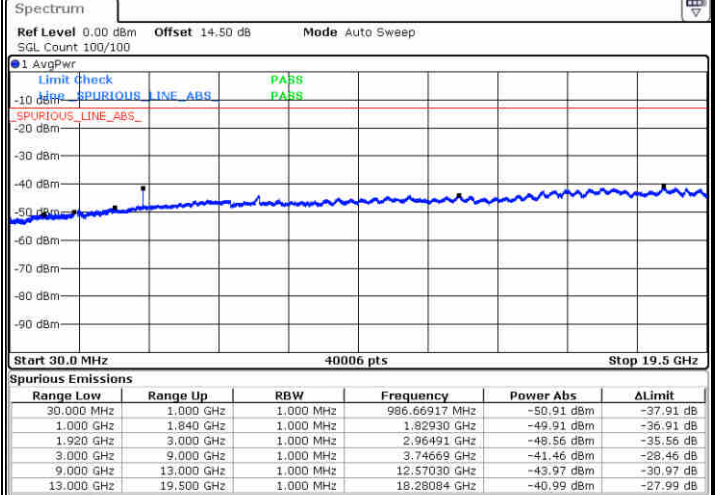

LTE Band 2 / 15MHz

Lowest Channel / 64QAM

Middle Channel / 64QAM

Date: 29.APR.2019 17:00:22

Date: 29.APR.2019 17:01:18

Highest Channel / 64QAM

Date: 29.APR.2019 17:02:14

LTE Band 2 / 20MHz

Lowest Channel / 64QAM

Middle Channel / 64QAM

Date: 29.APR.2019 17:08:47

Date: 29.APR.2019 17:09:43

Highest Channel / 64QAM

Date: 29.APR.2019 17:10:39

LTE Band 4 / 1.4MHz

Lowest Channel / QPSK