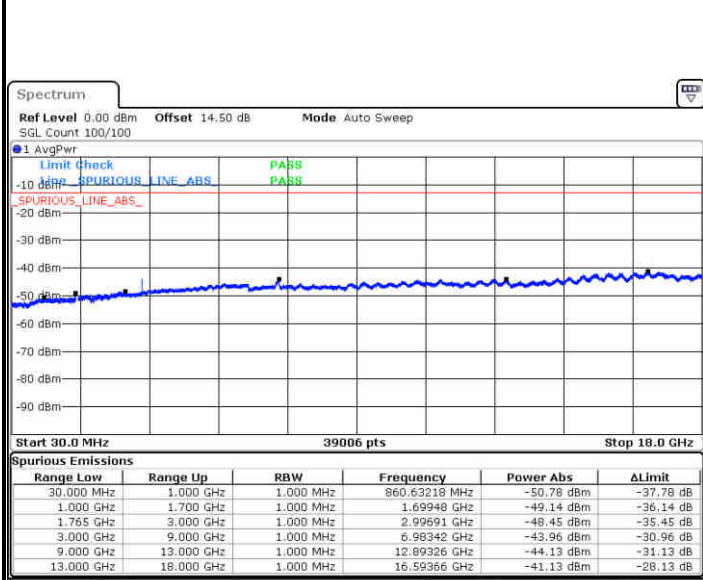

Lowest Channel / 16QAM

Date: 1.MAY.2019 11:29:30

Date: 1.MAY.2019 11:30:26

Middle Channel / QPSK

Middle Channel / 16QAM

Date: 1.MAY.2019 11:32:03

Date: 1.MAY.2019 11:32:59

LTE Band 4 / 15MHz

Highest Channel / QPSK

Date: 1.MAY.2019 11:39:13

Highest Channel / 16QAM

Date: 1.MAY.2019 11:40:09

LTE Band 4 / 20MHz

Lowest Channel / QPSK

Date: 1.MAY.2019 11:47:42

Lowest Channel / 16QAM

Date: 1.MAY.2019 11:48:38

LTE Band 4 / 20MHz

Middle Channel / QPSK

Date: 1.MAY.2019 11:50:15

Middle Channel / 16QAM

Date: 1.MAY.2019 11:53:40

Highest Channel / QPSK

Date: 1.MAY.2019 12:03:02

Highest Channel / 16QAM

Date: 1.MAY.2019 12:03:58

LTE Band 4 / 1.4MHz

Lowest Channel / 64QAM

Middle Channel / 64QAM

Date: 1.MAY.2019 12:08:09

Date: 1.MAY.2019 12:09:25

Highest Channel / 64QAM