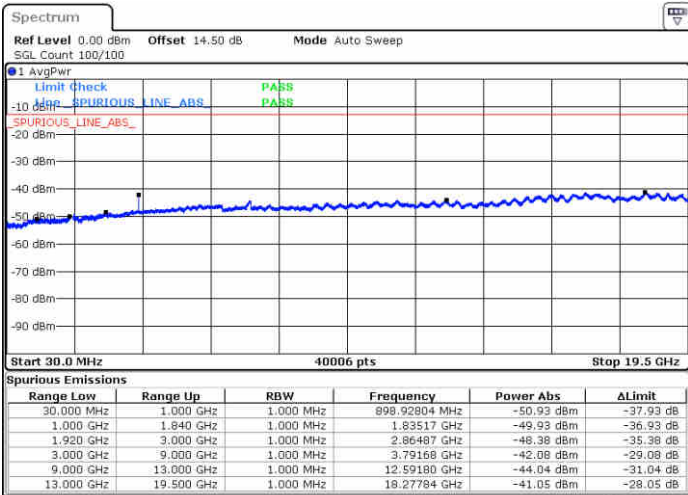

LTE Band 2 / 15MHz

Lowest Channel / 64QAM

Middle Channel / 64QAM

Date: 29.APR.2019 17:00:22

Date: 29.APR.2019 17:01:18

Highest Channel / 64QAM

Date: 29.APR.2019 17:02:14

LTE Band 2 / 20MHz

Lowest Channel / 64QAM

Middle Channel / 64QAM

Date: 29.APR.2019 17:08:47

Date: 29.APR.2019 17:09:43

Highest Channel / 64QAM

Date: 29.APR.2019 17:10:39

LTE Band 4 / 1.4MHz

Lowest Channel / QPSK