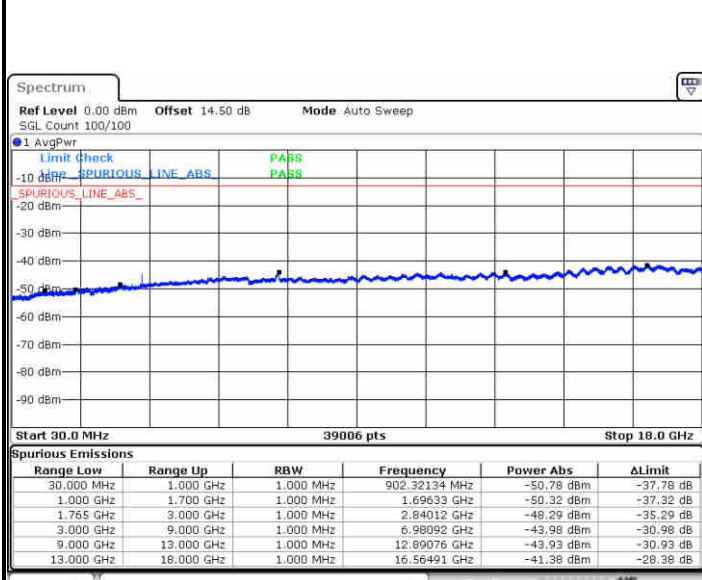

Lowest Channel / 16QAM

Date: 1.MAY.2019 09:33:24

Date: 1.MAY.2019 09:34:20

Middle Channel / QPSK

Middle Channel / 16QAM

Date: 1.MAY.2019 09:35:57

Date: 1.MAY.2019 09:36:53

LTE Band 4 / 1.4MHz

Highest Channel / QPSK

Date: 1.MAY.2019 09:43:22

Highest Channel / 16QAM

Date: 1.MAY.2019 09:44:28

LTE Band 4 / 3MHz

Lowest Channel / QPSK

Date: 1.MAY.2019 09:55:42

Lowest Channel / 16QAM

Date: 1.MAY.2019 09:56:38

LTE Band 4 / 3MHz

Middle Channel / QPSK

Middle Channel / 16QAM

Date: 1.MAY.2019 09:58:15

Date: 1.MAY.2019 09:59:11

Highest Channel / QPSK

Highest Channel / 16QAM