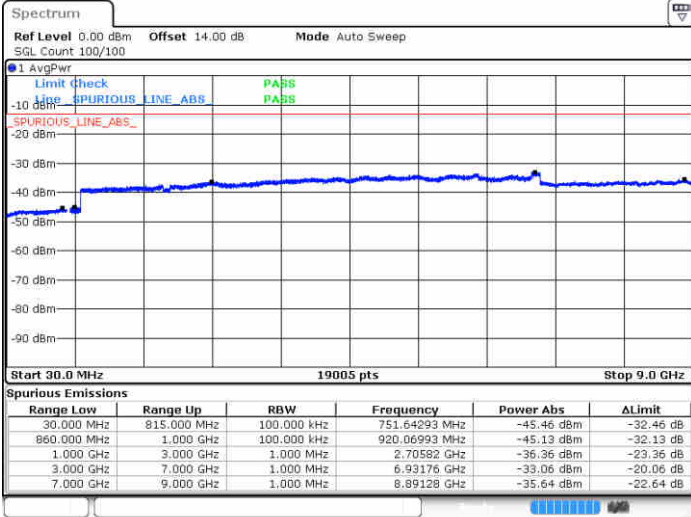

Date: 1 MAY 2019 01:53:58

LTE Band 5 / 5MHz

Highest Channel / QPSK

Highest Channel / 16QAM

LTE Band 5 / 10MHz

Lowest Channel / QPSK

Lowest Channel / 16QAM

LTE Band 5 / 10MHz

Middle Channel / QPSK

Middle Channel / 16QAM

Date: 1 MAY 2019 02:19:39

Date: 1 MAY 2019 02:20:32

Highest Channel / QPSK

Highest Channel / 16QAM

Date: 1 MAY 2019 02:28:42

Date: 1 MAY 2019 02:29:36

LTE Band 5 / 1.4MHz

Lowest Channel / 64QAM

Middle Channel / 64QAM

Date: 1.MAY.2019 02:39:29

Date: 1.MAY.2019 02:40:23

Highest Channel / 64QAM

Date: 1.MAY.2019 02:41:17

LTE Band 5 / 3MHz

Lowest Channel / 64QAM

Middle Channel / 64QAM

Date: 1 MAY 2019 02:49:47

Date: 1 MAY 2019 02:50:41

Highest Channel / 64QAM

Date: 1 MAY 2019 02:51:35

LTE Band 5 / 5MHz

Lowest Channel / 64QAM