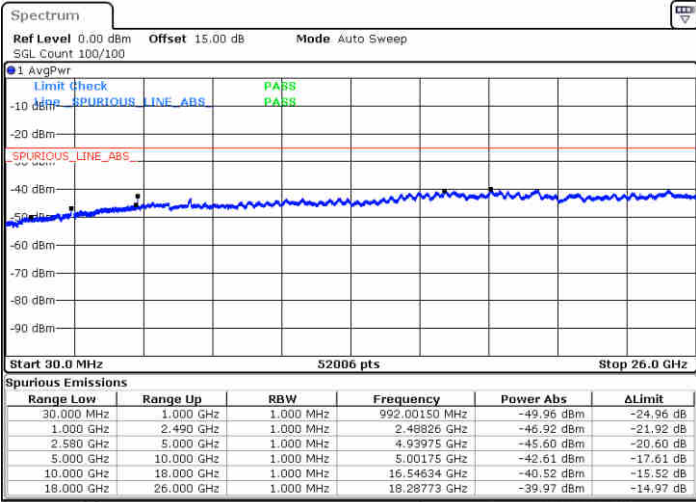

Highest Channel / 16QAM

Date: 1.MAY.2019 15:12:32

LTE Band 7 / 10MHz

Lowest Channel / QPSK

Date: 1.MAY.2019 15:15:28

Lowest Channel / 16QAM

Date: 1.MAY.2019 15:18:10

LTE Band 7 / 10MHz

Middle Channel / QPSK

Middle Channel / 16QAM

Date: 1.MAY.2019 15:16:23

Date: 1.MAY.2019 15:19:04

Highest Channel / QPSK

Highest Channel / 16QAM

Date: 1.MAY.2019 15:17:16

Date: 1.MAY.2019 15:19:58

LTE Band 7 / 15MHz

Lowest Channel / QPSK

Lowest Channel / 16QAM

Date: 1.MAY.2019 15:22:56

Date: 1.MAY.2019 15:25:38

Middle Channel / QPSK

Middle Channel / 16QAM

Date: 1.MAY.2019 15:23:50