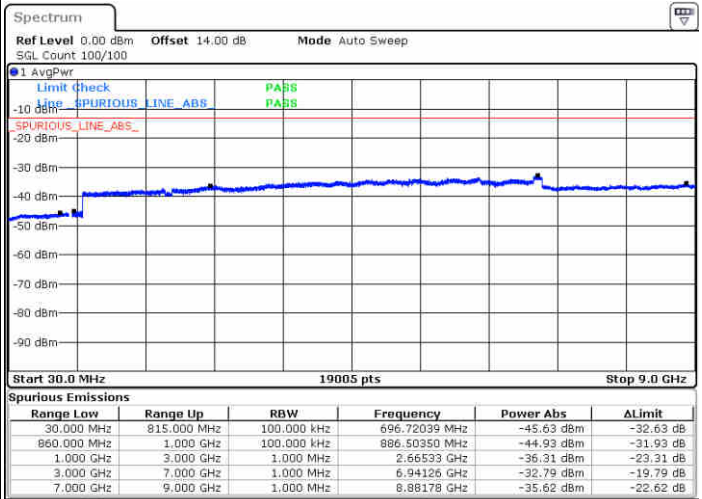

Highest Channel / 16QAM

Date: 1.MAY.2019 01:06:07

LTE Band 5 / 3MHz

Lowest Channel / QPSK

Date: 1.MAY.2019 01:19:15

Lowest Channel / 16QAM

Date: 1.MAY.2019 01:20:09

LTE Band 5 / 3MHz

Middle Channel / QPSK

Middle Channel / 16QAM

Date: 1.MAY.2019 01:21:43

Date: 1.MAY.2019 01:22:36

Highest Channel / QPSK

Highest Channel / 16QAM

Date: 1.MAY.2019 01:39:46

Date: 1.MAY.2019 01:40:40

LTE Band 5 / 5MHz

Lowest Channel / QPSK

Date: 1 MAY 2019 01:50:34

Lowest Channel / 16QAM

Date: 1 MAY 2019 01:51:29

Middle Channel / QPSK

Date: 1 MAY 2019 01:53:04

Middle Channel / 16QAM