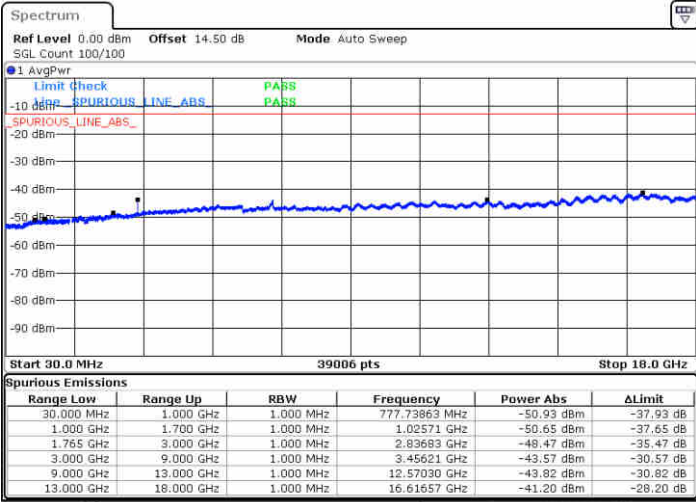

Middle Channel / 16QAM

Date: 1.MAY.2019 10:44:58

Date: 1.MAY.2019 10:45:54

LTE Band 4 / 5MHz

Highest Channel / QPSK

Date: 1.MAY.2019 10:52:09

Highest Channel / 16QAM

Date: 1.MAY.2019 10:53:06

LTE Band 4 / 10MHz

Lowest Channel / QPSK

Date: 1.MAY.2019 11:06:30

Lowest Channel / 16QAM

Date: 1.MAY.2019 11:07:26

LTE Band 4 / 10MHz

Middle Channel / QPSK

Middle Channel / 16QAM

Date: 1.MAY.2019 11:09:03

Date: 1.MAY.2019 11:09:59

Highest Channel / QPSK

Highest Channel / 16QAM

Date: 1.MAY.2019 11:16:14

Date: 1.MAY.2019 11:17:10

LTE Band 4 / 15MHz

Lowest Channel / QPSK