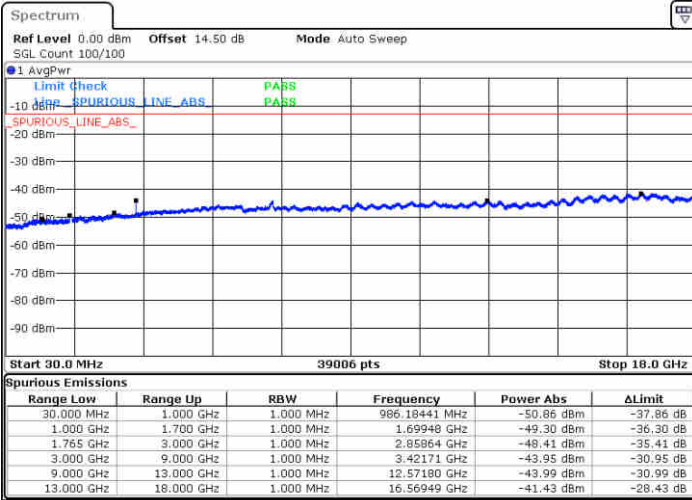

LTE Band 4 / 10MHz

Lowest Channel / QPSK

Date: 1.MAY.2019 11:06:30

Lowest Channel / 16QAM

Date: 1.MAY.2019 11:07:26

LTE Band 4 / 10MHz

Middle Channel / QPSK

Middle Channel / 16QAM

Date: 1.MAY.2019 11:09:03

Date: 1.MAY.2019 11:09:59

Highest Channel / QPSK

Highest Channel / 16QAM

Date: 1.MAY.2019 11:16:14

Date: 1.MAY.2019 11:17:10

LTE Band 4 / 15MHz

Lowest Channel / QPSK

Lowest Channel / 16QAM

Date: 1.MAY.2019 11:29:30

Date: 1.MAY.2019 11:30:26

Middle Channel / QPSK

Middle Channel / 16QAM

Date: 1.MAY.2019 11:32:03

Date: 1.MAY.2019 11:32:59

LTE Band 4 / 15MHz