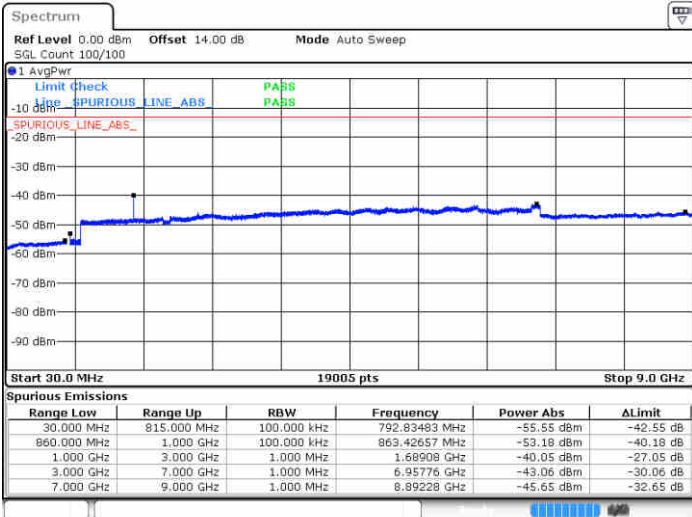

LTE Band 5 / 1.4MHz

Lowest Channel / 64QAM

Middle Channel / 64QAM

Date: 1.MAY.2019 02:39:29

Date: 1.MAY.2019 02:40:23

Highest Channel / 64QAM

Date: 1.MAY.2019 02:41:17

LTE Band 5 / 3MHz

Lowest Channel / 64QAM

Middle Channel / 64QAM

Date: 1 MAY 2019 02:49:47

Date: 1 MAY 2019 02:50:41

Highest Channel / 64QAM

Date: 1 MAY 2019 02:51:35

LTE Band 5 / 5MHz

Lowest Channel / 64QAM

Middle Channel / 64QAM

Date: 1 MAY 2019 03:00:06

Date: 1 MAY 2019 03:00:59

Highest Channel / 64QAM

Date: 1 MAY 2019 03:01:53

LTE Band 5 / 10MHz

Lowest Channel / 64QAM

Middle Channel / 64QAM