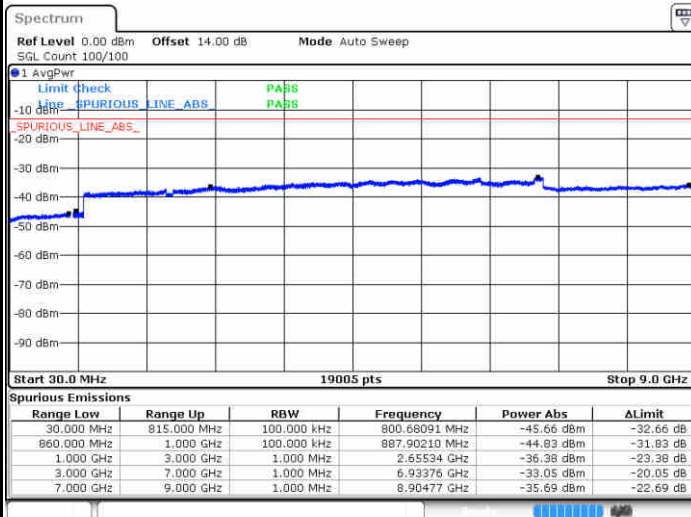

Date: 1.MAY.2019 12:50:16

Date: 1.MAY.2019 12:51:32

Highest Channel / 64QAM

Date: 1.MAY.2019 12:55:07

LTE Band 5 / 1.4MHz

Lowest Channel / QPSK

Lowest Channel / 16QAM

Date: 1.MAY.2019 00:53:41

Date: 1.MAY.2019 00:54:35

Middle Channel / QPSK

Middle Channel / 16QAM

Date: 1.MAY.2019 00:56:10

Date: 1.MAY.2019 00:57:04

LTE Band 5 / 1.4MHz

Highest Channel / QPSK

Date: 1.MAY.2019 01:05:13

Highest Channel / 16QAM

Date: 1.MAY.2019 01:06:07

LTE Band 5 / 3MHz

Lowest Channel / QPSK

Date: 1.MAY.2019 01:19:15

Lowest Channel / 16QAM

Date: 1.MAY.2019 01:20:09

LTE Band 5 / 3MHz