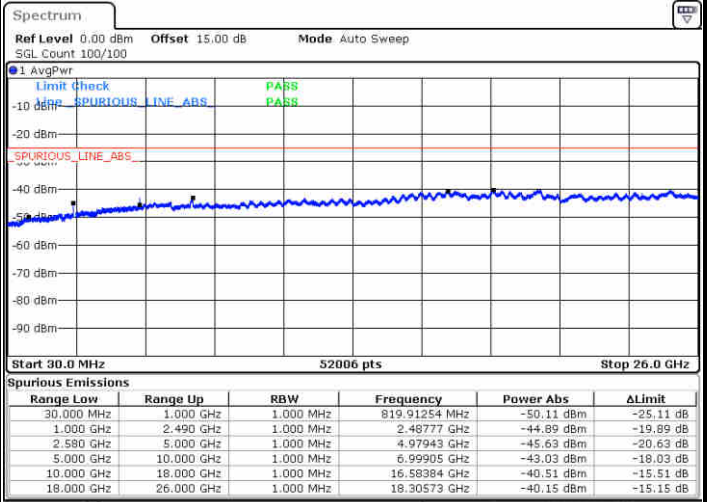

Highest Channel / 16QAM

Date: 1.MAY.2019 15:12:32

LTE Band 7 / 10MHz

Lowest Channel / QPSK

Date: 1.MAY.2019 15:15:28

Lowest Channel / 16QAM

Date: 1.MAY.2019 15:18:10

LTE Band 7 / 10MHz

Middle Channel / QPSK

Middle Channel / 16QAM

Date: 1.MAY.2019 15:16:23

Date: 1.MAY.2019 15:19:04

Highest Channel / QPSK

Highest Channel / 16QAM

Date: 1.MAY.2019 15:17:16

Date: 1.MAY.2019 15:19:58

LTE Band 7 / 15MHz

Lowest Channel / QPSK

Lowest Channel / 16QAM

Date: 1.MAY.2019 15:22:56

Date: 1.MAY.2019 15:25:38

Middle Channel / QPSK

Middle Channel / 16QAM

Date: 1.MAY.2019 15:23:50