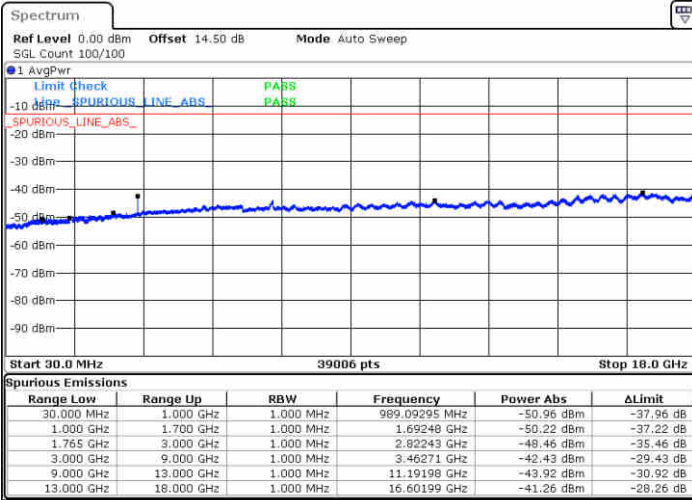

Highest Channel / QPSK

Date: 1.MAY.2019 09:43:22

Highest Channel / 16QAM

Date: 1.MAY.2019 09:44:28

LTE Band 4 / 3MHz

Lowest Channel / QPSK

Date: 1.MAY.2019 09:55:42

Lowest Channel / 16QAM

Date: 1.MAY.2019 09:56:38

LTE Band 4 / 3MHz

Middle Channel / QPSK

Middle Channel / 16QAM

Date: 1.MAY.2019 09:58:15

Date: 1.MAY.2019 09:59:11

Highest Channel / QPSK

Highest Channel / 16QAM