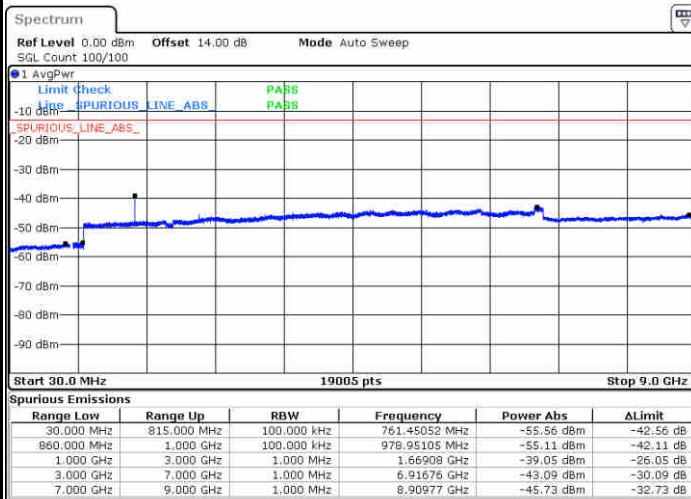

LTE Band 5 / 5MHz

Lowest Channel / QPSK

Date: 1 MAY 2019 01:50:34

Lowest Channel / 16QAM

Date: 1 MAY 2019 01:51:29

Middle Channel / QPSK

Date: 1 MAY 2019 01:53:04

Middle Channel / 16QAM

Date: 1 MAY 2019 01:53:58

LTE Band 5 / 5MHz

Highest Channel / QPSK

Highest Channel / 16QAM

LTE Band 5 / 10MHz

Lowest Channel / QPSK

Lowest Channel / 16QAM

LTE Band 5 / 10MHz