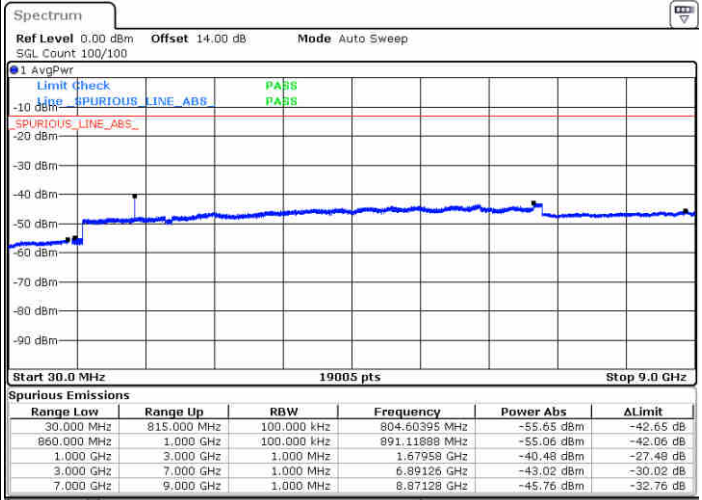

Date: 1 MAY 2019 01:53:58

LTE Band 5 / 5MHz

Highest Channel / QPSK

Highest Channel / 16QAM

LTE Band 5 / 10MHz

Lowest Channel / QPSK

Lowest Channel / 16QAM

LTE Band 5 / 10MHz

Middle Channel / QPSK

Middle Channel / 16QAM

Date: 1 MAY 2019 02:19:39

Date: 1 MAY 2019 02:20:32

Highest Channel / QPSK

Highest Channel / 16QAM

Date: 1 MAY 2019 02:28:42

Date: 1 MAY 2019 02:29:36

LTE Band 5 / 1.4MHz

Lowest Channel / 64QAM

Middle Channel / 64QAM

Date: 1.MAY.2019 02:39:29

Date: 1.MAY.2019 02:40:23

Highest Channel / 64QAM

Date: 1.MAY.2019 02:41:17

LTE Band 5 / 3MHz