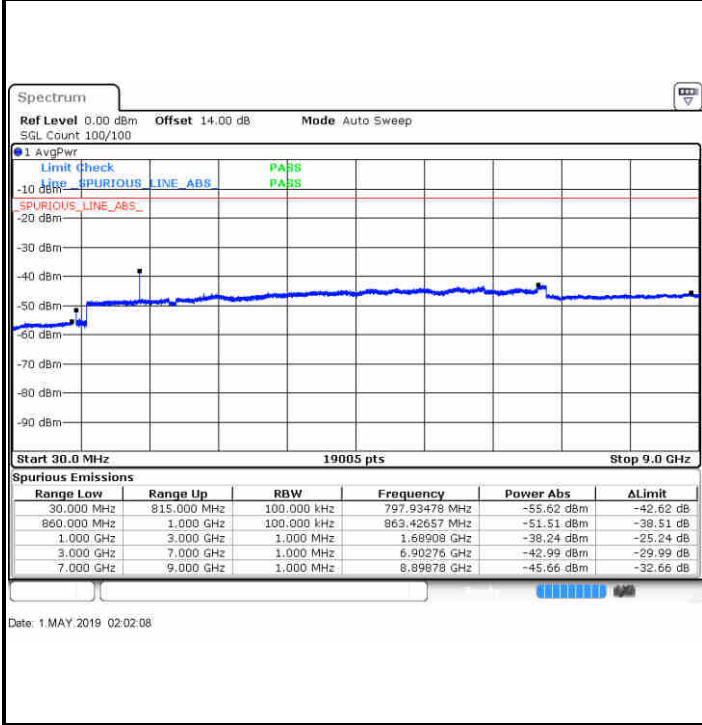

Middle Channel / QPSK

Middle Channel / 16QAM

Date: 1.MAY.2019 01:21:43

Date: 1.MAY.2019 01:22:36

Highest Channel / QPSK

Highest Channel / 16QAM

Date: 1.MAY.2019 01:39:46

Date: 1.MAY.2019 01:40:40

LTE Band 5 / 5MHz

Lowest Channel / QPSK

Date: 1 MAY 2019 01:50:34

Lowest Channel / 16QAM

Date: 1 MAY 2019 01:51:29

Middle Channel / QPSK

Date: 1 MAY 2019 01:53:04

Middle Channel / 16QAM

Date: 1 MAY 2019 01:53:58

LTE Band 5 / 5MHz

Highest Channel / QPSK

Highest Channel / 16QAM

LTE Band 5 / 10MHz

Lowest Channel / QPSK

Lowest Channel / 16QAM

LTE Band 5 / 10MHz