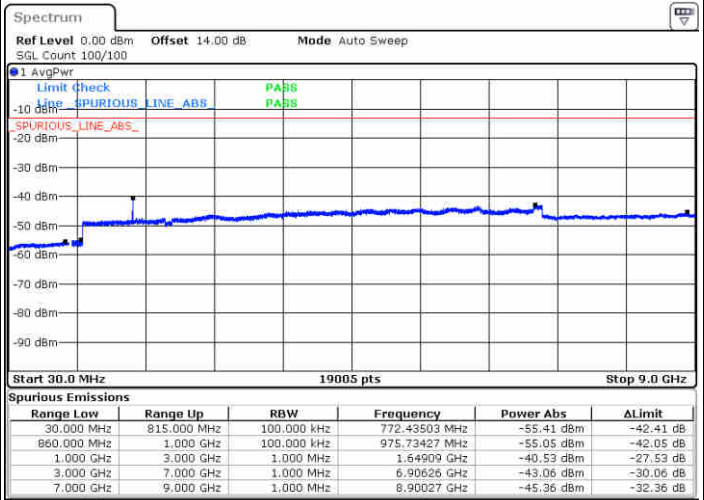

Highest Channel / 16QAM

Date: 1.MAY.2019 01:06:07

LTE Band 5 / 3MHz

Lowest Channel / QPSK

Date: 1.MAY.2019 01:19:15

Lowest Channel / 16QAM

Date: 1.MAY.2019 01:20:09

LTE Band 5 / 3MHz

Middle Channel / QPSK

Middle Channel / 16QAM

Date: 1.MAY.2019 01:21:43

Date: 1.MAY.2019 01:22:36

Highest Channel / QPSK

Highest Channel / 16QAM

Date: 1.MAY.2019 01:39:46

Date: 1.MAY.2019 01:40:40

LTE Band 5 / 5MHz

Lowest Channel / QPSK

Date: 1 MAY 2019 01:50:34

Lowest Channel / 16QAM

Date: 1 MAY 2019 01:51:29

Middle Channel / QPSK

Date: 1 MAY 2019 01:53:04

Middle Channel / 16QAM