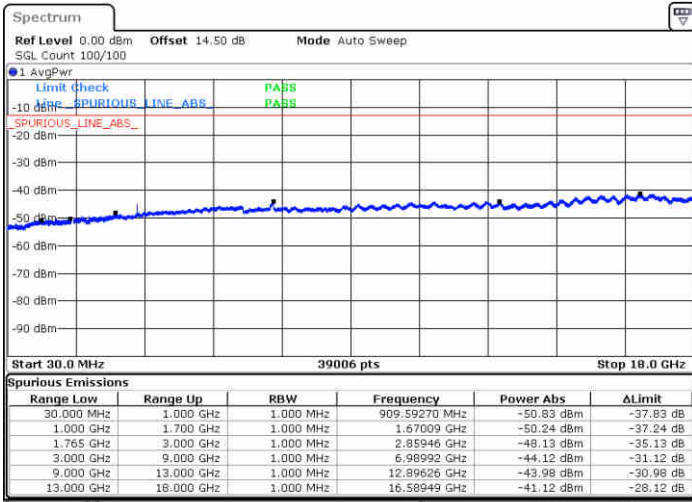

Middle Channel / 64QAM

Date: 1.MAY.2019 12:41:50

Date: 1.MAY.2019 12:43:07

Highest Channel / 64QAM

Date: 1.MAY.2019 12:46:41

LTE Band 4 / 20MHz

Lowest Channel / 64QAM

Middle Channel / 64QAM

Date: 1.MAY.2019 12:50:16

Date: 1.MAY.2019 12:51:32

Highest Channel / 64QAM

Date: 1.MAY.2019 12:55:07

LTE Band 5 / 1.4MHz

Lowest Channel / QPSK

Lowest Channel / 16QAM

Date: 1.MAY.2019 00:53:41