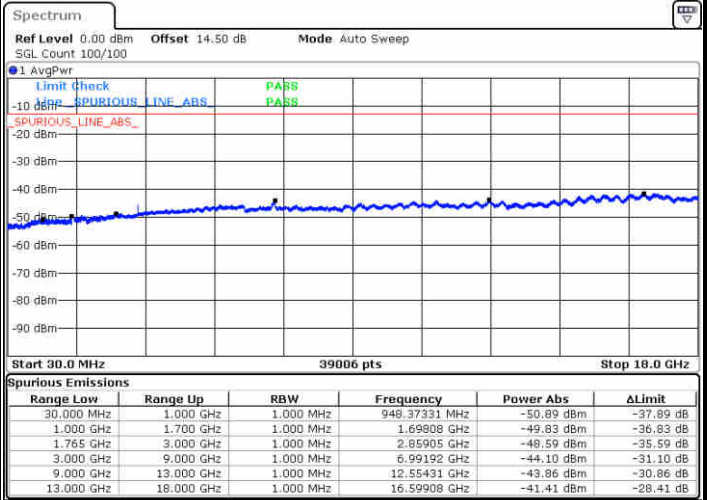

LTE Band 4 / 10MHz

Lowest Channel / QPSK

Date: 1.MAY.2019 11:06:30

Lowest Channel / 16QAM

Date: 1.MAY.2019 11:07:26

LTE Band 4 / 10MHz

Middle Channel / QPSK

Middle Channel / 16QAM

Date: 1.MAY.2019 11:09:03

Date: 1.MAY.2019 11:09:59

Highest Channel / QPSK

Highest Channel / 16QAM

Date: 1.MAY.2019 11:16:14

Date: 1.MAY.2019 11:17:10

LTE Band 4 / 15MHz

Lowest Channel / QPSK

Lowest Channel / 16QAM

Date: 1.MAY.2019 11:29:30

Date: 1.MAY.2019 11:30:26

Middle Channel / QPSK

Middle Channel / 16QAM

Date: 1.MAY.2019 11:32:03

Date: 1.MAY.2019 11:32:59

LTE Band 4 / 15MHz

Highest Channel / QPSK

Date: 1.MAY.2019 11:39:13

Highest Channel / 16QAM

Date: 1.MAY.2019 11:40:09

LTE Band 4 / 20MHz

Lowest Channel / QPSK

Date: 1.MAY.2019 11:47:42

Lowest Channel / 16QAM