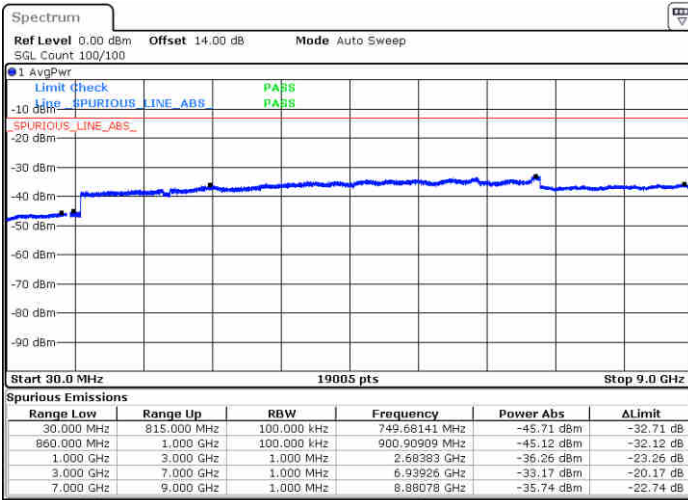

LTE Band 5 / 3MHz

Middle Channel / QPSK

Middle Channel / 16QAM

Date: 1.MAY.2019 01:21:43

Date: 1.MAY.2019 01:22:36