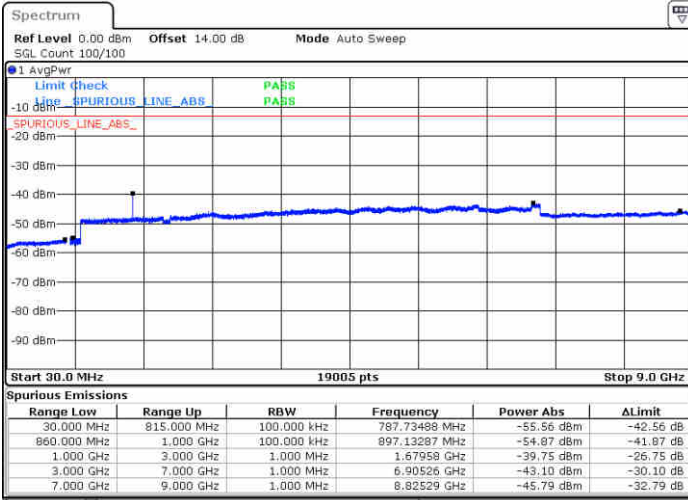

Date: 1 MAY 2019 01:53:58

LTE Band 5 / 5MHz

Highest Channel / QPSK

Highest Channel / 16QAM

LTE Band 5 / 10MHz

Lowest Channel / QPSK

Lowest Channel / 16QAM

LTE Band 5 / 10MHz

Middle Channel / QPSK

Middle Channel / 16QAM

Date: 1 MAY 2019 02:19:39

Date: 1 MAY 2019 02:20:32

Highest Channel / QPSK

Highest Channel / 16QAM

Date: 1 MAY 2019 02:28:42

Date: 1 MAY 2019 02:29:36

LTE Band 5 / 1.4MHz

Lowest Channel / 64QAM

Middle Channel / 64QAM

Date: 1.MAY.2019 02:39:29

Date: 1.MAY.2019 02:40:23

Highest Channel / 64QAM

Date: 1.MAY.2019 02:41:17

LTE Band 5 / 3MHz