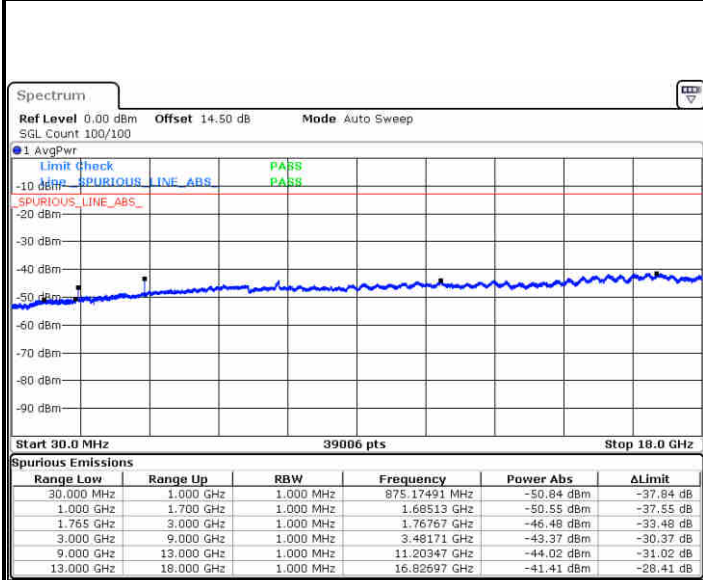

Date: 1.MAY.2019 11:09:03

Date: 1.MAY.2019 11:09:59

Highest Channel / QPSK

Highest Channel / 16QAM

Date: 1.MAY.2019 11:16:14

Date: 1.MAY.2019 11:17:10

LTE Band 4 / 15MHz

Lowest Channel / QPSK

Lowest Channel / 16QAM

Date: 1.MAY.2019 11:29:30

Date: 1.MAY.2019 11:30:26

Middle Channel / QPSK

Middle Channel / 16QAM

Date: 1.MAY.2019 11:32:03

Date: 1.MAY.2019 11:32:59

LTE Band 4 / 15MHz

Highest Channel / QPSK

Date: 1.MAY.2019 11:39:13

Highest Channel / 16QAM

Date: 1.MAY.2019 11:40:09

LTE Band 4 / 20MHz

Lowest Channel / QPSK

Date: 1.MAY.2019 11:47:42

Lowest Channel / 16QAM