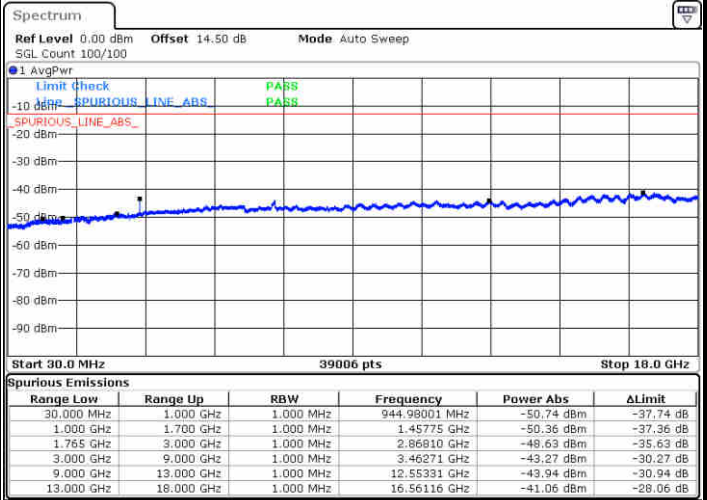

Lowest Channel / 16QAM

Date: 1.MAY.2019 09:33:24

Date: 1.MAY.2019 09:34:20

Middle Channel / QPSK

Middle Channel / 16QAM

Date: 1.MAY.2019 09:35:57

Date: 1.MAY.2019 09:36:53

LTE Band 4 / 1.4MHz

Highest Channel / QPSK

Date: 1.MAY.2019 09:43:22

Highest Channel / 16QAM

Date: 1.MAY.2019 09:44:28

LTE Band 4 / 3MHz

Lowest Channel / QPSK

Date: 1.MAY.2019 09:55:42

Lowest Channel / 16QAM

Date: 1.MAY.2019 09:56:38

LTE Band 4 / 3MHz

Middle Channel / QPSK

Middle Channel / 16QAM

Date: 1.MAY.2019 09:58:15

Date: 1.MAY.2019 09:59:11

Highest Channel / QPSK

Highest Channel / 16QAM