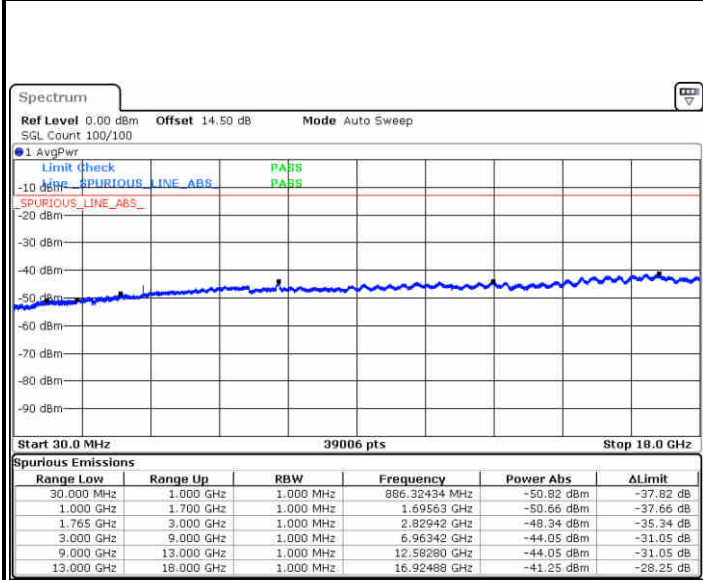

Highest Channel / 16QAM

Date: 1.MAY.2019 12:03:58

LTE Band 4 / 1.4MHz

Lowest Channel / 64QAM

Middle Channel / 64QAM

Date: 1.MAY.2019 12:08:09

Date: 1.MAY.2019 12:09:25

Highest Channel / 64QAM

Date: 1.MAY.2019 12:13:00

LTE Band 4 / 3MHz

Lowest Channel / 64QAM

Middle Channel / 64QAM

Date: 1.MAY.2019 12:16:35

Date: 1.MAY.2019 12:17:51

Highest Channel / 64QAM

Date: 1.MAY.2019 12:21:26

LTE Band 4 / 5MHz

Lowest Channel / 64QAM

Date: 1.MAY.2019 12:25:00

Middle Channel / 64QAM

Date: 1.MAY.2019 12:26:16

Highest Channel / 64QAM

Date: 1.MAY.2019 12:29:50

LTE Band 4 / 10MHz