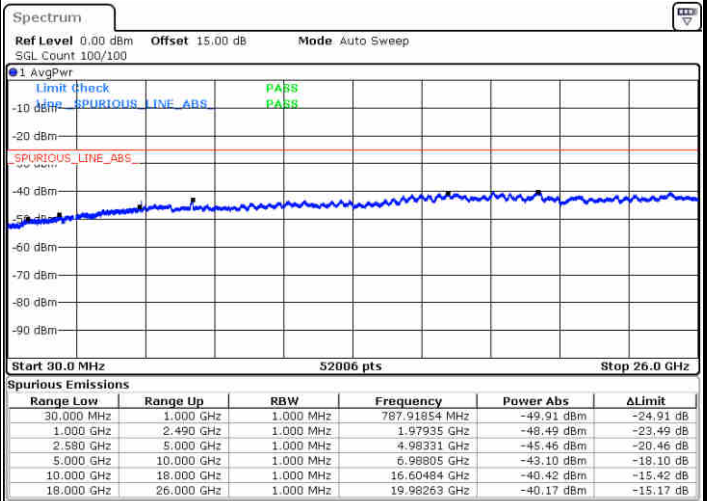

Highest Channel / 16QAM

Date: 1.MAY.2019 15:12:32

LTE Band 7 / 10MHz

Lowest Channel / QPSK

Date: 1.MAY.2019 15:15:28

Lowest Channel / 16QAM

Date: 1.MAY.2019 15:18:10

LTE Band 7 / 10MHz

LTE Band 7 / 15MHz

Lowest Channel / QPSK

Lowest Channel / 16QAM

Date: 1.MAY.2019 15:22:56

Date: 1.MAY.2019 15:25:38

Middle Channel / QPSK

Middle Channel / 16QAM

Date: 1.MAY.2019 15:23:50

Date: 1.MAY.2019 15:26:32

LTE Band 7 / 15MHz

Highest Channel / QPSK

Date: 1.MAY.2019 15:24:44

Highest Channel / 16QAM

Date: 1.MAY.2019 15:27:26

LTE Band 7 / 20MHz

Lowest Channel / QPSK