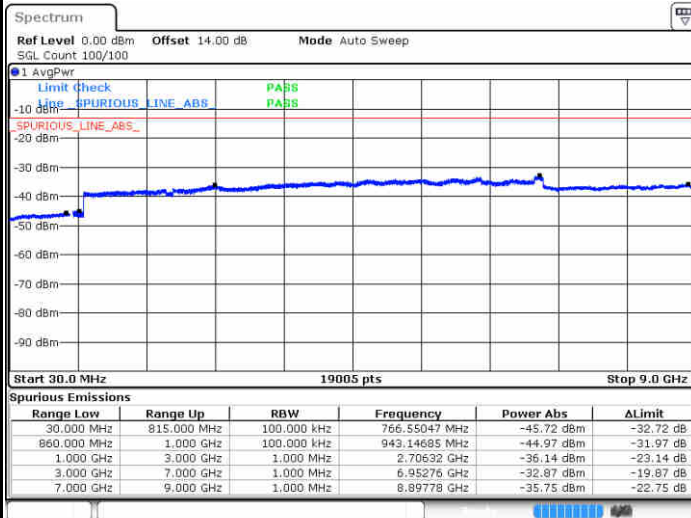

Date: 1.MAY.2019 12:50:16

Date: 1.MAY.2019 12:51:32

Highest Channel / 64QAM

Date: 1.MAY.2019 12:55:07

LTE Band 5 / 1.4MHz

Lowest Channel / QPSK

Lowest Channel / 16QAM

Date: 1.MAY.2019 00:53:41

Date: 1.MAY.2019 00:54:35

Middle Channel / QPSK

Middle Channel / 16QAM

Date: 1.MAY.2019 00:56:10

Date: 1.MAY.2019 00:57:04

LTE Band 5 / 1.4MHz

Highest Channel / QPSK

Date: 1.MAY.2019 01:05:13

Highest Channel / 16QAM

Date: 1.MAY.2019 01:06:07

LTE Band 5 / 3MHz

Lowest Channel / QPSK

Date: 1.MAY.2019 01:19:15

Lowest Channel / 16QAM

Date: 1.MAY.2019 01:20:09

LTE Band 5 / 3MHz