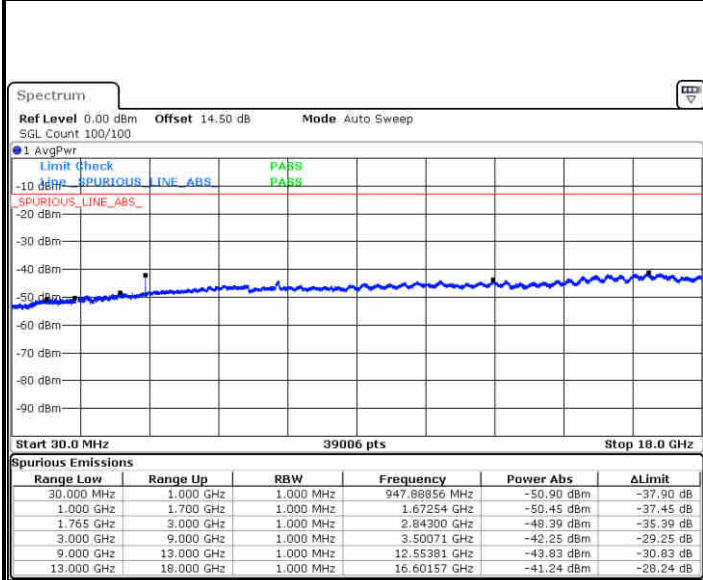

Date: 1.MAY.2019 10:05:26

Date: 1.MAY.2019 10:06:22

LTE Band 4 / 5MHz

Lowest Channel / QPSK

Lowest Channel / 16QAM

Date: 1.MAY.2019 10:42:26

Date: 1.MAY.2019 10:43:22

Middle Channel / QPSK

Middle Channel / 16QAM

Date: 1.MAY.2019 10:44:58

Date: 1.MAY.2019 10:45:54

LTE Band 4 / 5MHz

Highest Channel / QPSK

Date: 1.MAY.2019 10:52:09

Highest Channel / 16QAM

Date: 1.MAY.2019 10:53:06

LTE Band 4 / 10MHz

Lowest Channel / QPSK

Date: 1.MAY.2019 11:06:30

Lowest Channel / 16QAM

Date: 1.MAY.2019 11:07:26

LTE Band 4 / 10MHz

Middle Channel / QPSK

Middle Channel / 16QAM