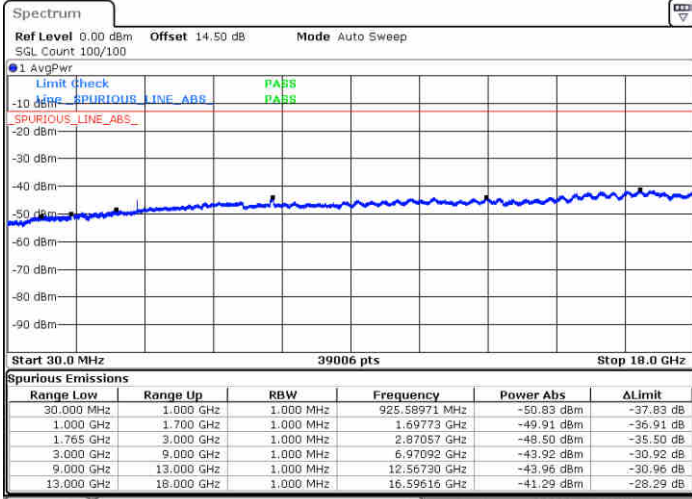

LTE Band 4 / 5MHz

Lowest Channel / 64QAM

Date: 1.MAY.2019 12:25:00

Middle Channel / 64QAM

Date: 1.MAY.2019 12:26:16

Highest Channel / 64QAM

Date: 1.MAY.2019 12:29:50

LTE Band 4 / 10MHz

Lowest Channel / 64QAM

Middle Channel / 64QAM

Date: 1.MAY.2019 12:33:25

Date: 1.MAY.2019 12:34:41

Highest Channel / 64QAM

Date: 1.MAY.2019 12:38:15

LTE Band 4 / 15MHz

Lowest Channel / 64QAM

Middle Channel / 64QAM

Date: 1.MAY.2019 12:41:50

Date: 1.MAY.2019 12:43:07

Highest Channel / 64QAM

Date: 1.MAY.2019 12:46:41

LTE Band 4 / 20MHz

Lowest Channel / 64QAM

Middle Channel / 64QAM