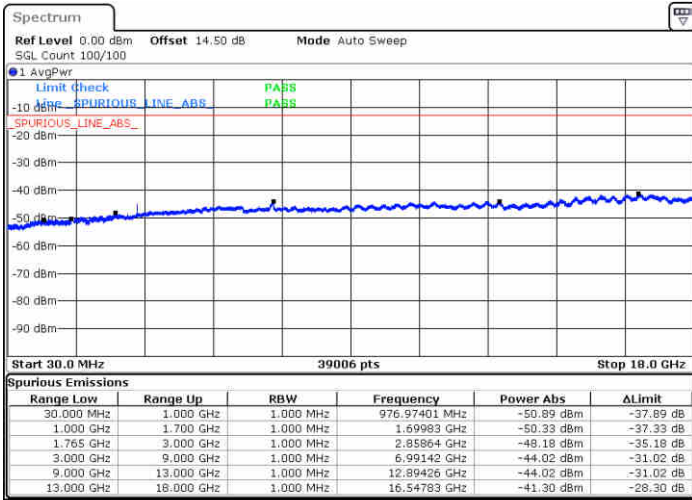

LTE Band 4 / 5MHz

Lowest Channel / 64QAM

Date: 1.MAY.2019 12:25:00

Middle Channel / 64QAM

Date: 1.MAY.2019 12:26:16

Highest Channel / 64QAM

Date: 1.MAY.2019 12:29:50

LTE Band 4 / 10MHz

Lowest Channel / 64QAM

Middle Channel / 64QAM

Date: 1.MAY.2019 12:33:25

Date: 1.MAY.2019 12:34:41

Highest Channel / 64QAM

Date: 1.MAY.2019 12:38:15

LTE Band 4 / 15MHz

Lowest Channel / 64QAM