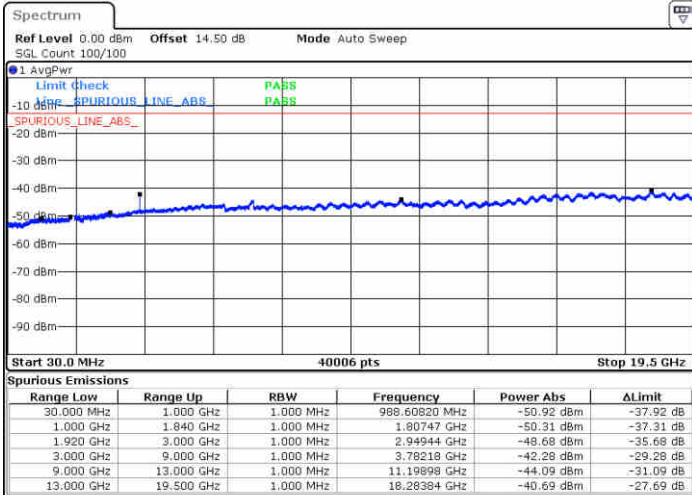

Lowest Channel / 64QAM

Middle Channel / 64QAM

Date: 29.APR.2019 17:08:47

Date: 29.APR.2019 17:09:43

Highest Channel / 64QAM

Date: 29.APR.2019 17:10:39

LTE Band 4 / 1.4MHz

Lowest Channel / QPSK