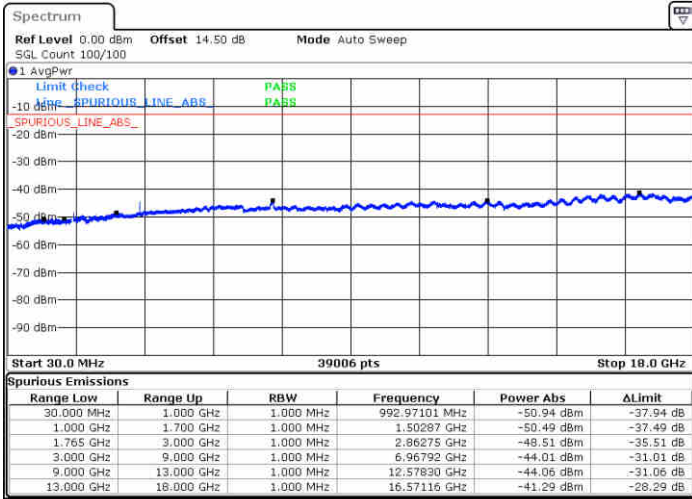

Highest Channel / 64QAM

Date: 1.MAY.2019 12:46:41