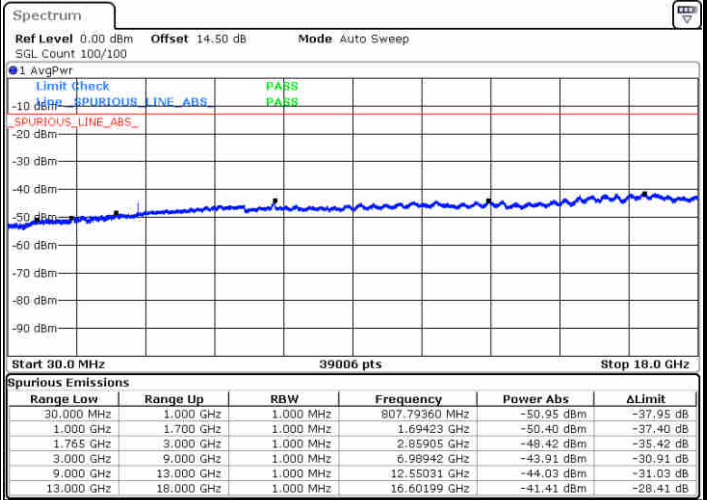

Date: 1.MAY.2019 09:56:38

LTE Band 4 / 3MHz

Middle Channel / QPSK

Middle Channel / 16QAM

Date: 1.MAY.2019 09:58:15

Date: 1.MAY.2019 09:59:11

Highest Channel / QPSK

Highest Channel / 16QAM

Date: 1.MAY.2019 10:05:26

Date: 1.MAY.2019 10:06:22

LTE Band 4 / 5MHz

Lowest Channel / QPSK

Lowest Channel / 16QAM

Date: 1.MAY.2019 10:42:26

Date: 1.MAY.2019 10:43:22

Middle Channel / QPSK

Middle Channel / 16QAM

Date: 1.MAY.2019 10:44:58

Date: 1.MAY.2019 10:45:54

LTE Band 4 / 5MHz

Highest Channel / QPSK

Date: 1.MAY.2019 10:52:09

Highest Channel / 16QAM

Date: 1.MAY.2019 10:53:06