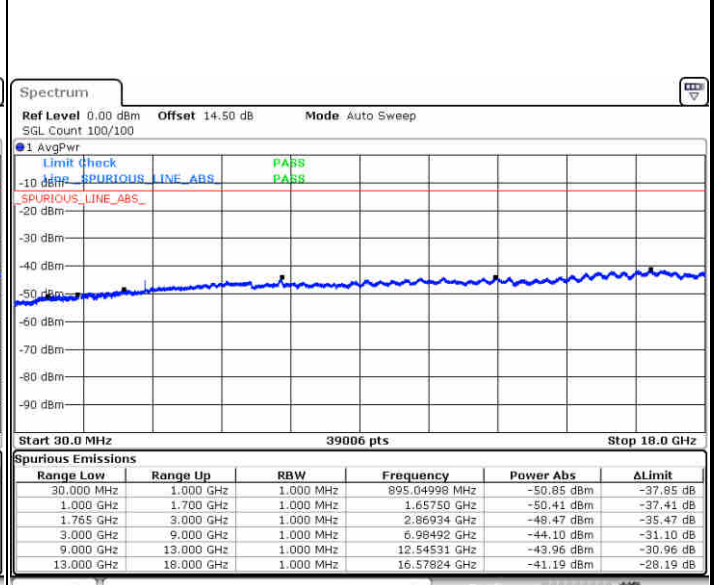

Date: 1.MAY.2019 10:05:26

Date: 1.MAY.2019 10:06:22

LTE Band 4 / 5MHz

Lowest Channel / QPSK

Lowest Channel / 16QAM

Date: 1.MAY.2019 10:42:26

Date: 1.MAY.2019 10:43:22

Middle Channel / QPSK

Middle Channel / 16QAM

Date: 1.MAY.2019 10:44:58

Date: 1.MAY.2019 10:45:54

LTE Band 4 / 5MHz

Highest Channel / QPSK

Date: 1.MAY.2019 10:52:09

Highest Channel / 16QAM

Date: 1.MAY.2019 10:53:06

LTE Band 4 / 10MHz

Lowest Channel / QPSK

Date: 1.MAY.2019 11:06:30

Lowest Channel / 16QAM

Date: 1.MAY.2019 11:07:26

LTE Band 4 / 10MHz

Middle Channel / QPSK

Middle Channel / 16QAM

Date: 1.MAY.2019 11:09:03

Date: 1.MAY.2019 11:09:59

Highest Channel / QPSK

Highest Channel / 16QAM

Date: 1.MAY.2019 11:16:14

Date: 1.MAY.2019 11:17:10

LTE Band 4 / 15MHz

Lowest Channel / QPSK