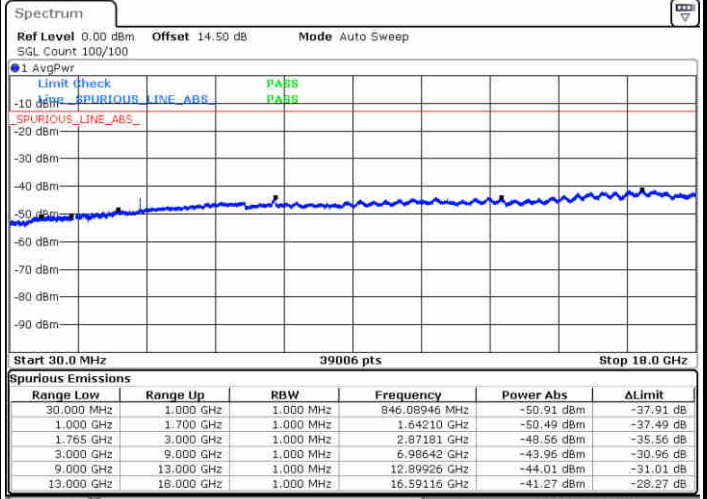

LTE Band 4 / 5MHz

Lowest Channel / 64QAM

Date: 1.MAY.2019 12:25:00

Middle Channel / 64QAM

Date: 1.MAY.2019 12:26:16

Highest Channel / 64QAM

Date: 1.MAY.2019 12:29:50

LTE Band 4 / 10MHz

Lowest Channel / 64QAM

Middle Channel / 64QAM

Date: 1.MAY.2019 12:33:25

Date: 1.MAY.2019 12:34:41

Highest Channel / 64QAM

Date: 1.MAY.2019 12:38:15

LTE Band 4 / 15MHz

Lowest Channel / 64QAM

Middle Channel / 64QAM

Date: 1.MAY.2019 12:41:50

Date: 1.MAY.2019 12:43:07

Highest Channel / 64QAM

Date: 1.MAY.2019 12:46:41

LTE Band 4 / 20MHz

Lowest Channel / 64QAM

Middle Channel / 64QAM