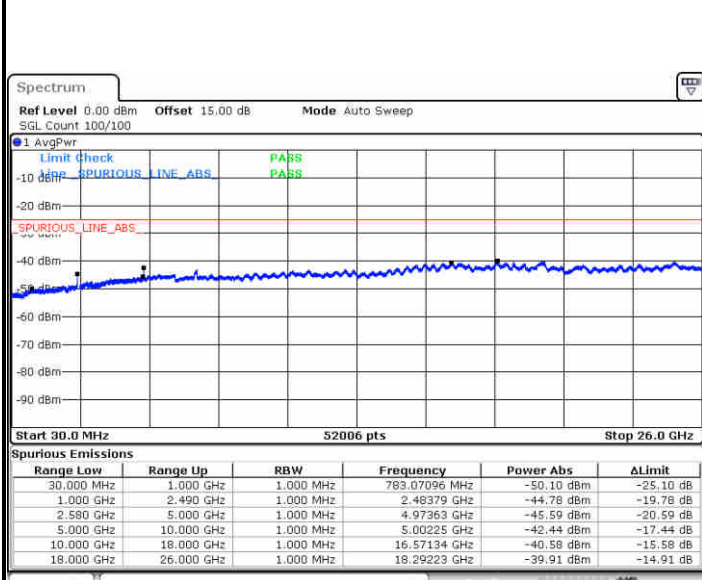

LTE Band 7 / 15MHz

Lowest Channel / QPSK

Lowest Channel / 16QAM

Date: 1.MAY.2019 15:22:56

Date: 1.MAY.2019 15:25:38

Middle Channel / QPSK

Middle Channel / 16QAM

Date: 1.MAY.2019 15:23:50

Date: 1.MAY.2019 15:26:32

LTE Band 7 / 15MHz

Highest Channel / QPSK

Date: 1.MAY.2019 15:24:44

Highest Channel / 16QAM

Date: 1.MAY.2019 15:27:26

LTE Band 7 / 20MHz

Lowest Channel / QPSK

Date: 1.MAY.2019 15:30:22

Lowest Channel / 16QAM

Date: 1.MAY.2019 15:33:04

LTE Band 7 / 20MHz

Middle Channel / QPSK

Middle Channel / 16QAM

Date: 1.MAY.2019 15:31:16

Date: 1.MAY.2019 15:33:58