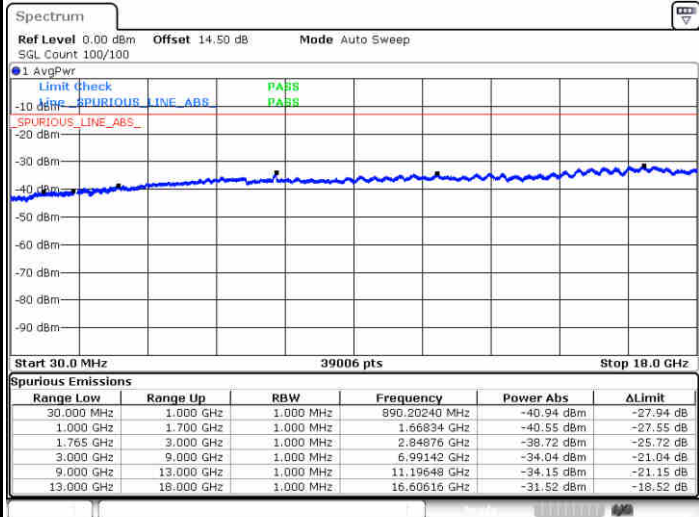

Highest Channel / 16QAM

Date: 1.MAY.2019 12:03:58

LTE Band 4 / 1.4MHz

Lowest Channel / 64QAM

Middle Channel / 64QAM

Date: 1.MAY.2019 12:08:09

Date: 1.MAY.2019 12:09:25

Highest Channel / 64QAM