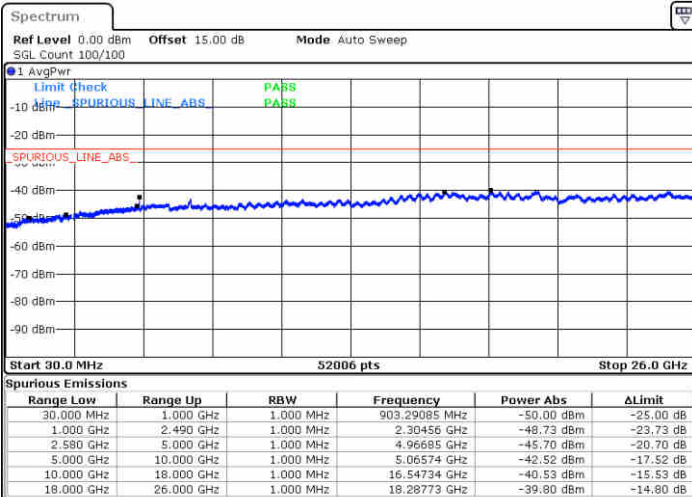

Middle Channel / 64QAM

Date: 1 MAY 2019 03:00:06

Date: 1 MAY 2019 03:00:59

Highest Channel / 64QAM

Date: 1 MAY 2019 03:01:53

LTE Band 5 / 10MHz

Lowest Channel / 64QAM

Middle Channel / 64QAM

Date: 1.MAY.2019 03:17:22

Date: 1.MAY.2019 03:18:16

Highest Channel / 64QAM

Date: 1.MAY.2019 03:19:10

LTE Band 7 / 5MHz

Lowest Channel / QPSK

Lowest Channel / 16QAM

Date: 1.MAY.2019 15:07:02

Date: 1.MAY.2019 15:10:45

Middle Channel / QPSK

Middle Channel / 16QAM

Date: 1.MAY.2019 15:07:56

Date: 1.MAY.2019 15:11:38

LTE Band 7 / 5MHz

Highest Channel / QPSK

Date: 1.MAY.2019 15:08:50