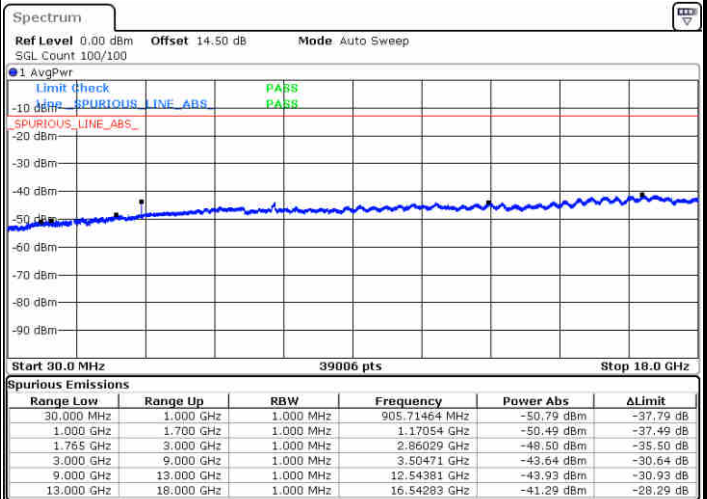

Date: 1.MAY.2019 09:56:38

LTE Band 4 / 3MHz

Middle Channel / QPSK

Middle Channel / 16QAM

Date: 1.MAY.2019 09:58:15

Date: 1.MAY.2019 09:59:11

Highest Channel / QPSK

Highest Channel / 16QAM

Date: 1.MAY.2019 10:05:26

Date: 1.MAY.2019 10:06:22

LTE Band 4 / 5MHz

Lowest Channel / QPSK

Lowest Channel / 16QAM

Date: 1.MAY.2019 10:42:26

Date: 1.MAY.2019 10:43:22

Middle Channel / QPSK