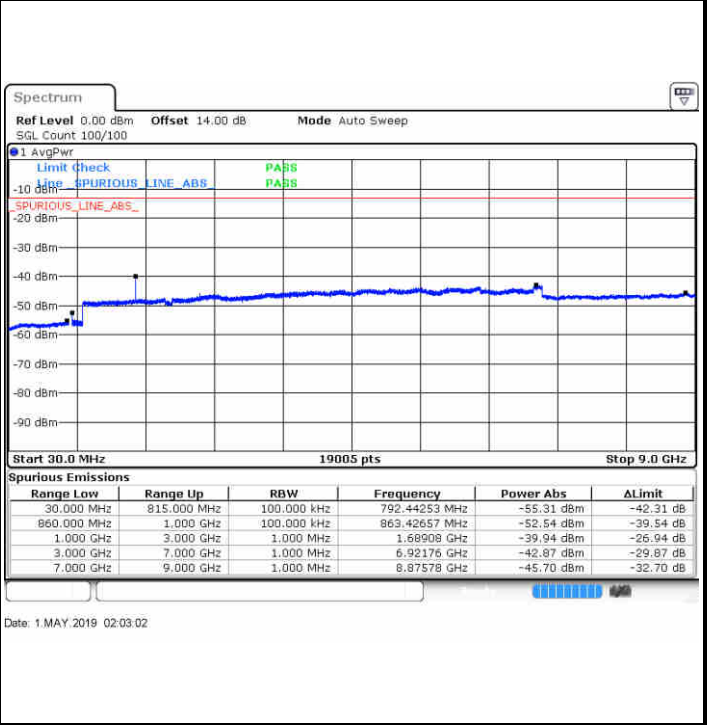

LTE Band 5 / 5MHz

Lowest Channel / QPSK

Date: 1 MAY 2019 01:50:34

Lowest Channel / 16QAM

Date: 1 MAY 2019 01:51:29

Middle Channel / QPSK

Date: 1 MAY 2019 01:53:04

Middle Channel / 16QAM

Date: 1 MAY 2019 01:53:58

LTE Band 5 / 5MHz

Highest Channel / QPSK

Highest Channel / 16QAM

LTE Band 5 / 10MHz

Lowest Channel / QPSK

Lowest Channel / 16QAM

LTE Band 5 / 10MHz

Middle Channel / QPSK

Middle Channel / 16QAM

Date: 1 MAY 2019 02:19:39

Date: 1 MAY 2019 02:20:32

Highest Channel / QPSK

Highest Channel / 16QAM

Date: 1 MAY 2019 02:28:42

Date: 1 MAY 2019 02:29:36