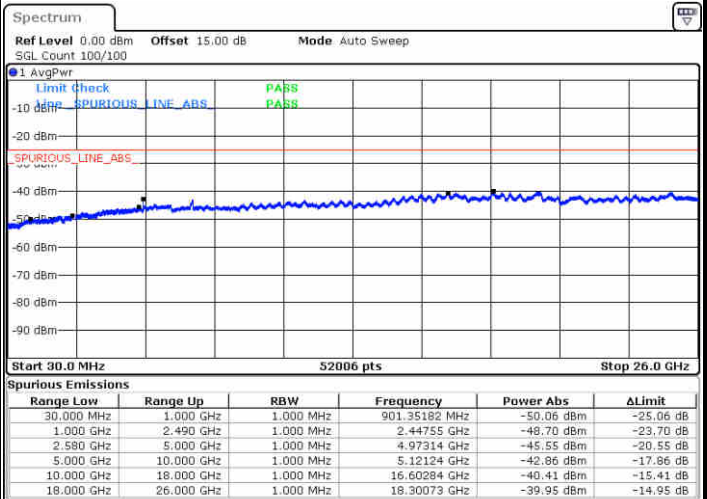

Highest Channel / 16QAM

Date: 1.MAY.2019 15:12:32

LTE Band 7 / 10MHz

Lowest Channel / QPSK

Date: 1.MAY.2019 15:15:28

Lowest Channel / 16QAM

Date: 1.MAY.2019 15:18:10

LTE Band 7 / 10MHz

Middle Channel / QPSK

Middle Channel / 16QAM

Date: 1.MAY.2019 15:16:23

Date: 1.MAY.2019 15:19:04

Highest Channel / QPSK

Highest Channel / 16QAM

Date: 1.MAY.2019 15:17:16

Date: 1.MAY.2019 15:19:58

LTE Band 7 / 15MHz

Lowest Channel / QPSK

Lowest Channel / 16QAM

Date: 1.MAY.2019 15:22:56

Date: 1.MAY.2019 15:25:38

Middle Channel / QPSK

Middle Channel / 16QAM

Date: 1.MAY.2019 15:23:50