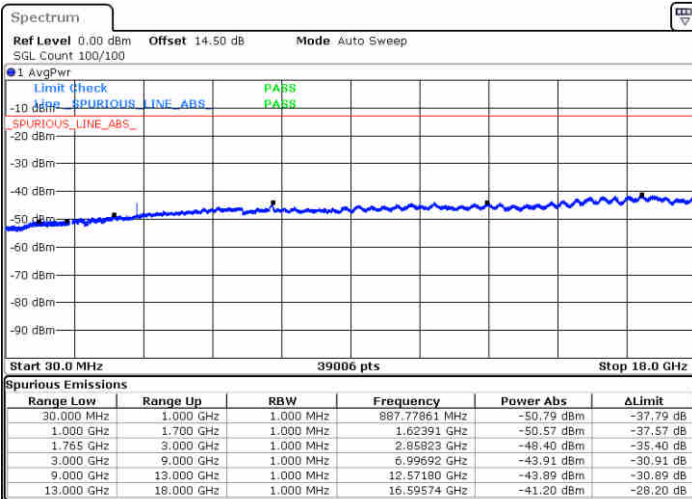

Date: 1.MAY.2019 11:09:03

Date: 1.MAY.2019 11:09:59

Highest Channel / QPSK

Highest Channel / 16QAM

Date: 1.MAY.2019 11:16:14

Date: 1.MAY.2019 11:17:10

LTE Band 4 / 15MHz

Lowest Channel / QPSK

Lowest Channel / 16QAM

Date: 1.MAY.2019 11:29:30

Date: 1.MAY.2019 11:30:26

Middle Channel / QPSK

Middle Channel / 16QAM

Date: 1.MAY.2019 11:32:03

Date: 1.MAY.2019 11:32:59

LTE Band 4 / 15MHz

Highest Channel / QPSK

Date: 1.MAY.2019 11:39:13

Highest Channel / 16QAM

Date: 1.MAY.2019 11:40:09

LTE Band 4 / 20MHz

Lowest Channel / QPSK

Date: 1.MAY.2019 11:47:42

Lowest Channel / 16QAM