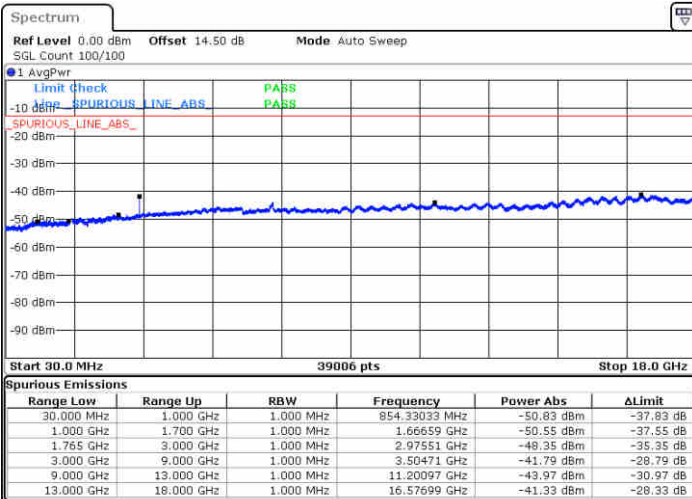

Date: 1.MAY.2019 09:56:38

LTE Band 4 / 3MHz

Middle Channel / QPSK

Middle Channel / 16QAM

Date: 1.MAY.2019 09:58:15

Date: 1.MAY.2019 09:59:11

Highest Channel / QPSK

Highest Channel / 16QAM

Date: 1.MAY.2019 10:05:26

Date: 1.MAY.2019 10:06:22

LTE Band 4 / 5MHz

Lowest Channel / QPSK

Lowest Channel / 16QAM

Date: 1.MAY.2019 10:42:26

Date: 1.MAY.2019 10:43:22

Middle Channel / QPSK