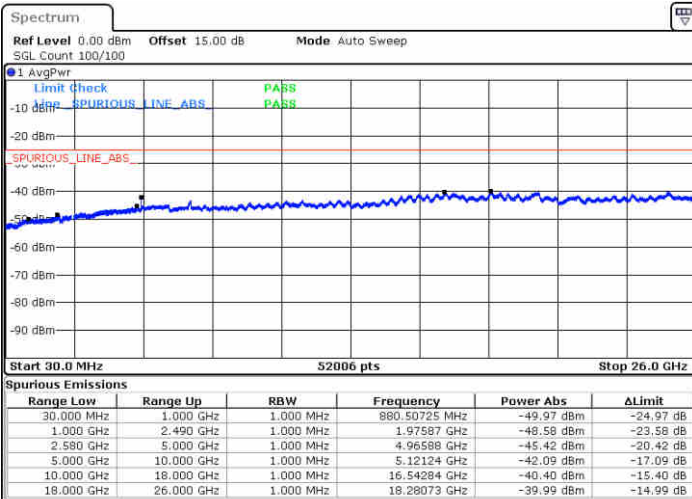

Highest Channel / 16QAM

Date: 1.MAY.2019 15:12:32

LTE Band 7 / 10MHz

Lowest Channel / QPSK

Date: 1.MAY.2019 15:15:28

Lowest Channel / 16QAM

Date: 1.MAY.2019 15:18:10

LTE Band 7 / 10MHz

Middle Channel / QPSK

Middle Channel / 16QAM

Date: 1.MAY.2019 15:16:23

Date: 1.MAY.2019 15:19:04

Highest Channel / QPSK

Highest Channel / 16QAM

Date: 1.MAY.2019 15:17:16

Date: 1.MAY.2019 15:19:58

LTE Band 7 / 15MHz

Lowest Channel / QPSK

Lowest Channel / 16QAM

Date: 1.MAY.2019 15:22:56

Date: 1.MAY.2019 15:25:38

Middle Channel / QPSK

Middle Channel / 16QAM

Date: 1.MAY.2019 15:23:50