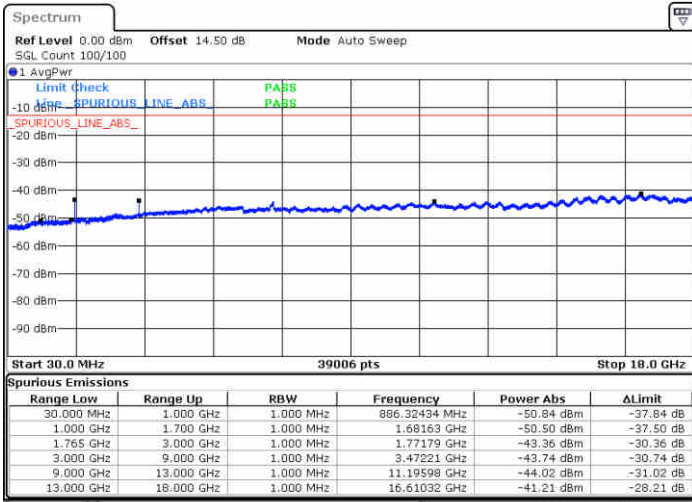

Middle Channel / 64QAM

Date: 1.MAY.2019 12:41:50

Date: 1.MAY.2019 12:43:07

Highest Channel / 64QAM

Date: 1.MAY.2019 12:46:41

LTE Band 4 / 20MHz

Lowest Channel / 64QAM

Middle Channel / 64QAM

Date: 1.MAY.2019 12:50:16

Date: 1.MAY.2019 12:51:32

Highest Channel / 64QAM

Date: 1.MAY.2019 12:55:07

LTE Band 5 / 1.4MHz

Lowest Channel / QPSK

Lowest Channel / 16QAM

Date: 1.MAY.2019 00:53:41