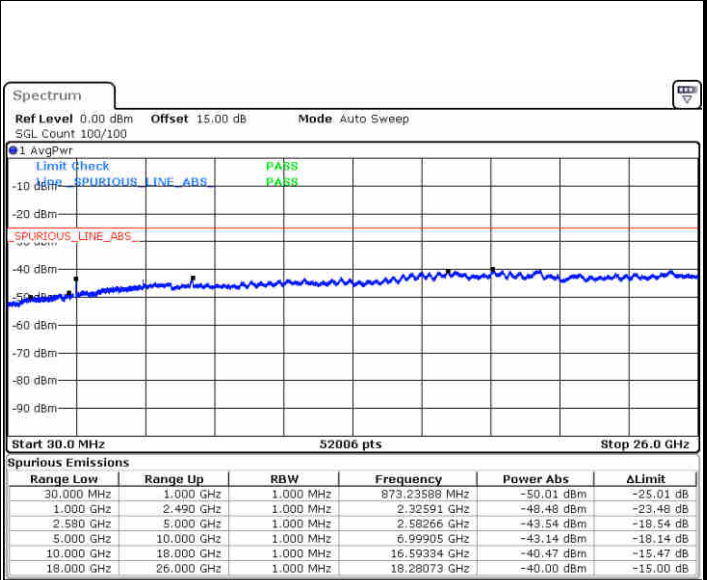

LTE Band 7 / 15MHz

Lowest Channel / QPSK

Lowest Channel / 16QAM

Date: 1.MAY.2019 15:22:56

Date: 1.MAY.2019 15:25:38

Middle Channel / QPSK

Middle Channel / 16QAM

Date: 1.MAY.2019 15:23:50

Date: 1.MAY.2019 15:26:32

LTE Band 7 / 15MHz

Highest Channel / QPSK

Date: 1.MAY.2019 15:24:44

Highest Channel / 16QAM

Date: 1.MAY.2019 15:27:26

LTE Band 7 / 20MHz

Lowest Channel / QPSK

Date: 1.MAY.2019 15:30:22

Lowest Channel / 16QAM

Date: 1.MAY.2019 15:33:04

LTE Band 7 / 20MHz

Middle Channel / QPSK

Middle Channel / 16QAM

Date: 1.MAY.2019 15:31:16

Date: 1.MAY.2019 15:33:58