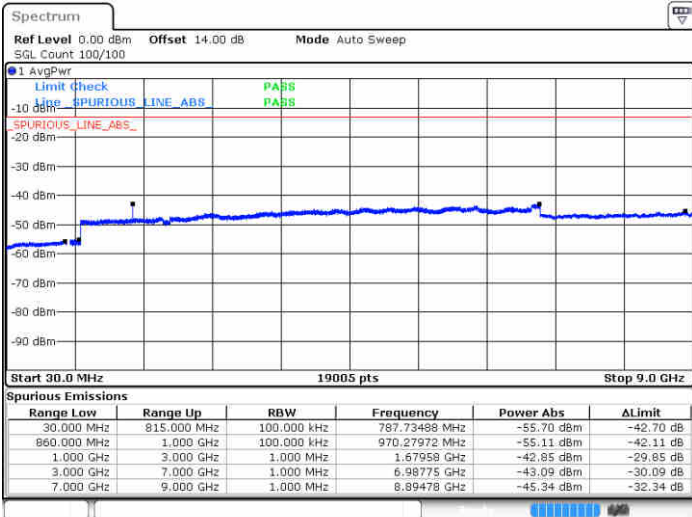

Lowest Channel / 64QAM

Middle Channel / 64QAM

Date: 1 MAY 2019 02:49:47

Date: 1 MAY 2019 02:50:41

Highest Channel / 64QAM

Date: 1 MAY 2019 02:51:35

LTE Band 5 / 5MHz

Lowest Channel / 64QAM

Middle Channel / 64QAM

Date: 1 MAY 2019 03:00:06

Date: 1 MAY 2019 03:00:59

Highest Channel / 64QAM

Date: 1 MAY 2019 03:01:53

LTE Band 5 / 10MHz

Lowest Channel / 64QAM

Middle Channel / 64QAM

Date: 1.MAY.2019 03:17:22

Date: 1.MAY.2019 03:18:16

Highest Channel / 64QAM

Date: 1.MAY.2019 03:19:10

LTE Band 7 / 5MHz

Lowest Channel / QPSK

Lowest Channel / 16QAM

Date: 1.MAY.2019 15:07:02