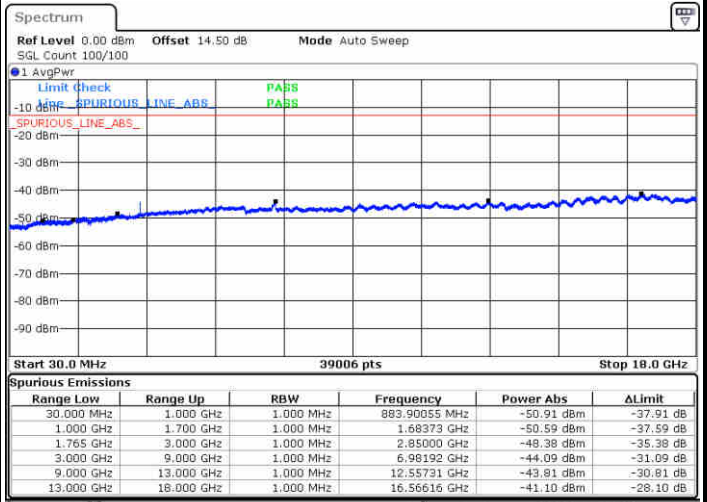

Middle Channel / 64QAM

Date: 1.MAY.2019 12:41:50

Date: 1.MAY.2019 12:43:07

Highest Channel / 64QAM

Date: 1.MAY.2019 12:46:41

LTE Band 4 / 20MHz

Lowest Channel / 64QAM

Middle Channel / 64QAM

Date: 1.MAY.2019 12:50:16

Date: 1.MAY.2019 12:51:32

Highest Channel / 64QAM

Date: 1.MAY.2019 12:55:07

LTE Band 5 / 1.4MHz

Lowest Channel / QPSK

Lowest Channel / 16QAM

Date: 1.MAY.2019 00:53:41