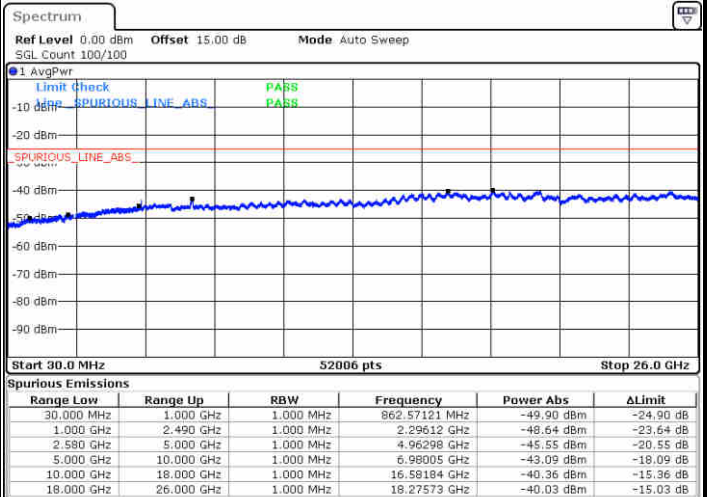

Middle Channel / 64QAM

Date: 1 MAY 2019 03:00:06

Date: 1 MAY 2019 03:00:59

Highest Channel / 64QAM

Date: 1 MAY 2019 03:01:53

LTE Band 5 / 10MHz

Lowest Channel / 64QAM

Middle Channel / 64QAM

Date: 1.MAY.2019 03:17:22

Date: 1.MAY.2019 03:18:16

Highest Channel / 64QAM

Date: 1.MAY.2019 03:19:10

LTE Band 7 / 5MHz

Lowest Channel / QPSK

Lowest Channel / 16QAM

Date: 1.MAY.2019 15:07:02

Date: 1.MAY.2019 15:10:45

Middle Channel / QPSK

Middle Channel / 16QAM

Date: 1.MAY.2019 15:07:56

Date: 1.MAY.2019 15:11:38

LTE Band 7 / 5MHz

Highest Channel / QPSK

Date: 1.MAY.2019 15:08:50