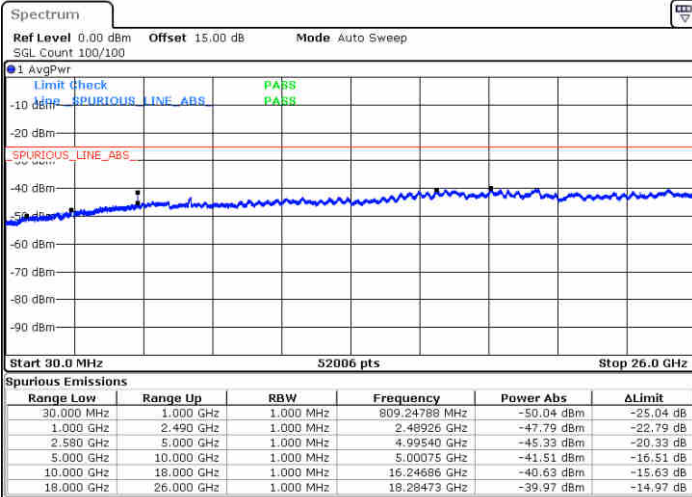

Middle Channel / 64QAM

Date: 1 MAY 2019 03:00:06

Date: 1 MAY 2019 03:00:59

Highest Channel / 64QAM

Date: 1 MAY 2019 03:01:53

LTE Band 5 / 10MHz

Lowest Channel / 64QAM

Middle Channel / 64QAM

Date: 1.MAY.2019 03:17:22

Date: 1.MAY.2019 03:18:16

Highest Channel / 64QAM

Date: 1.MAY.2019 03:19:10

LTE Band 7 / 5MHz

Lowest Channel / QPSK

Lowest Channel / 16QAM

Date: 1.MAY.2019 15:07:02

Date: 1.MAY.2019 15:10:45

Middle Channel / QPSK

Middle Channel / 16QAM

Date: 1.MAY.2019 15:07:56

Date: 1.MAY.2019 15:11:38

LTE Band 7 / 5MHz

Highest Channel / QPSK

Date: 1.MAY.2019 15:08:50