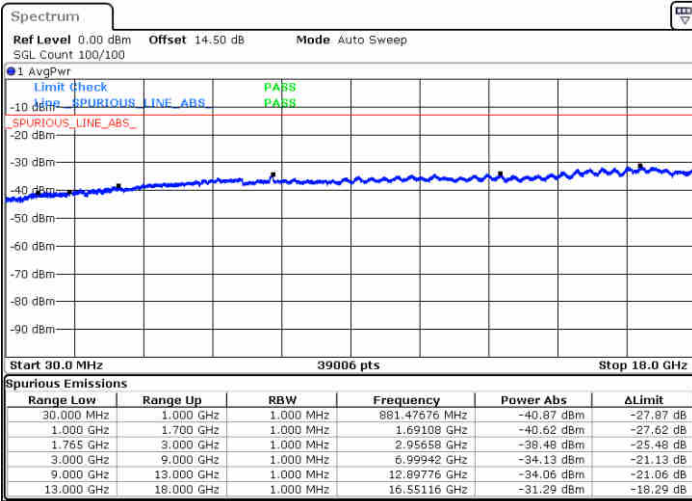

Lowest Channel / 16QAM

Date: 1.MAY.2019 09:33:24

Date: 1.MAY.2019 09:34:20

Middle Channel / QPSK

Middle Channel / 16QAM

Date: 1.MAY.2019 09:35:57

Date: 1.MAY.2019 09:36:53

LTE Band 4 / 1.4MHz

Highest Channel / QPSK

Date: 1.MAY.2019 09:43:22

Highest Channel / 16QAM

Date: 1.MAY.2019 09:44:28

LTE Band 4 / 3MHz

Lowest Channel / QPSK

Date: 1.MAY.2019 09:55:42

Lowest Channel / 16QAM