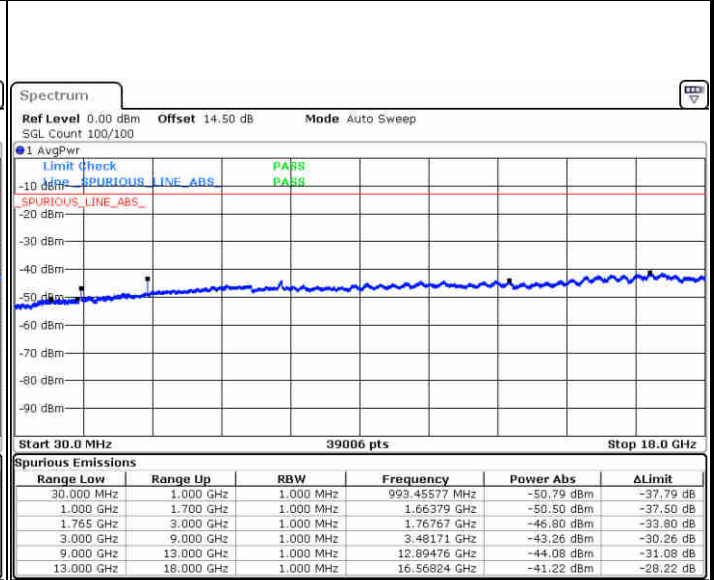

Date: 1.MAY.2019 11:09:03

Date: 1.MAY.2019 11:09:59

Highest Channel / QPSK

Highest Channel / 16QAM

Date: 1.MAY.2019 11:16:14

Date: 1.MAY.2019 11:17:10

LTE Band 4 / 15MHz

Lowest Channel / QPSK

Lowest Channel / 16QAM

Date: 1.MAY.2019 11:29:30

Date: 1.MAY.2019 11:30:26

Middle Channel / QPSK

Middle Channel / 16QAM

Date: 1.MAY.2019 11:32:03

Date: 1.MAY.2019 11:32:59

LTE Band 4 / 15MHz

Highest Channel / QPSK

Date: 1.MAY.2019 11:39:13

Highest Channel / 16QAM

Date: 1.MAY.2019 11:40:09

LTE Band 4 / 20MHz

Lowest Channel / QPSK

Date: 1.MAY.2019 11:47:42

Lowest Channel / 16QAM