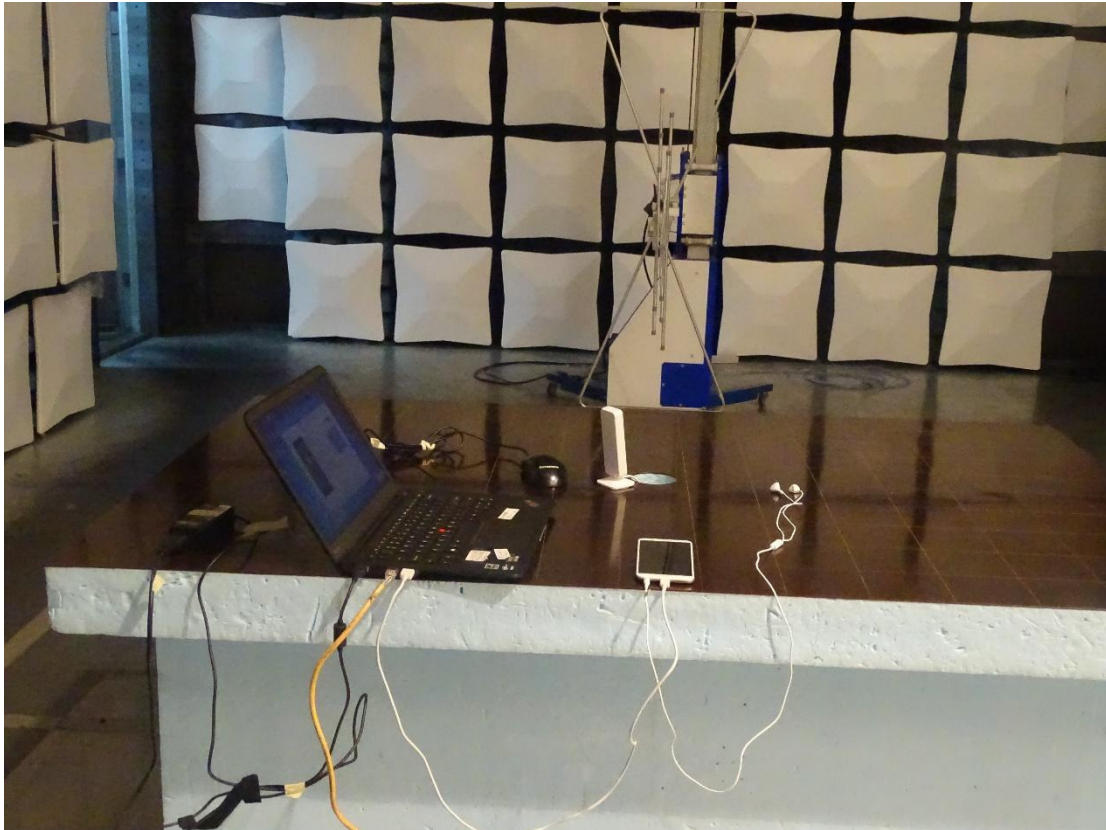

For Wlan/BT

2. Radiated Spurious Emissions

Radiated Spurious Emission (below 1GHz)