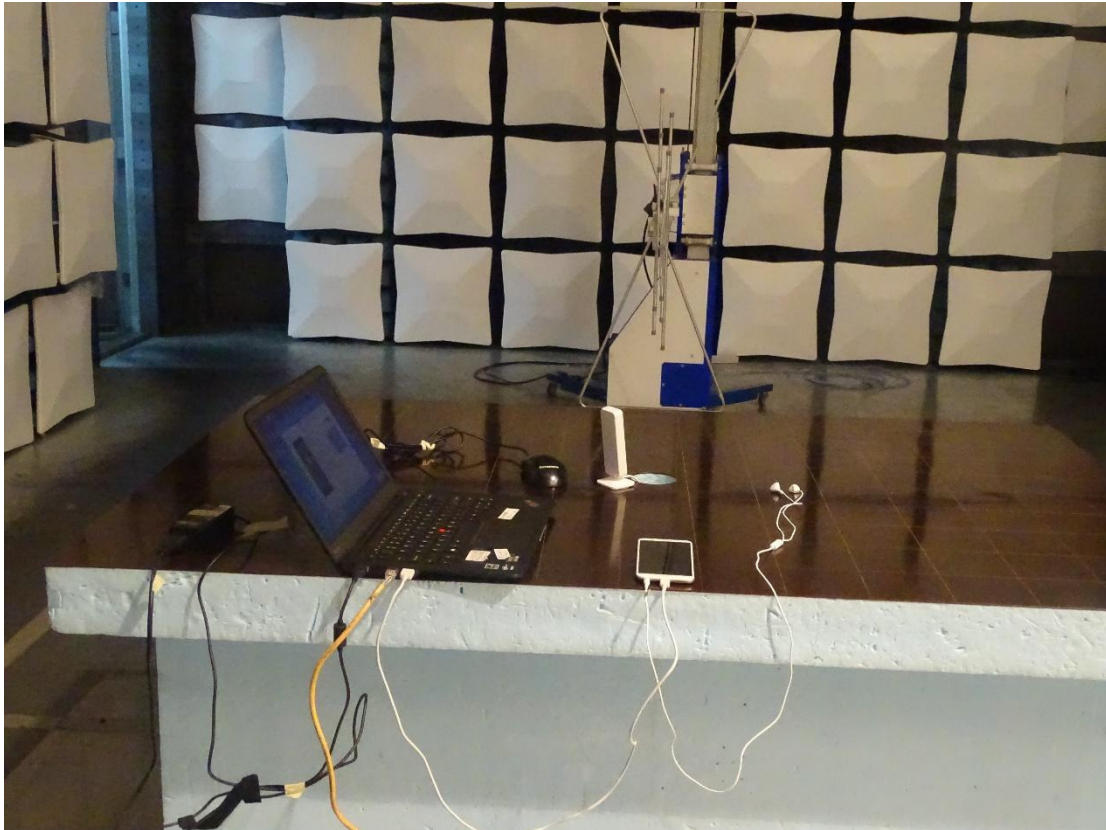

Photos of Test Setup

For GSM&WCDMA<E

1. Radiated Spurious Emissions

Radiated Spurious Emission (below 3GHz)

Radiated Spurious Emission (3GHz to18GHz)

Radiated Spurious Emission (18GHz to26.5GHz)

For Wlan/BT

2. Radiated Spurious Emissions

Radiated Spurious Emission (below 1GHz)

Radiated Spurious Emission (1GHz to18GHz)

Radiated Spurious Emission (above 18GHz)

Conducted Emissions

-----The END-----