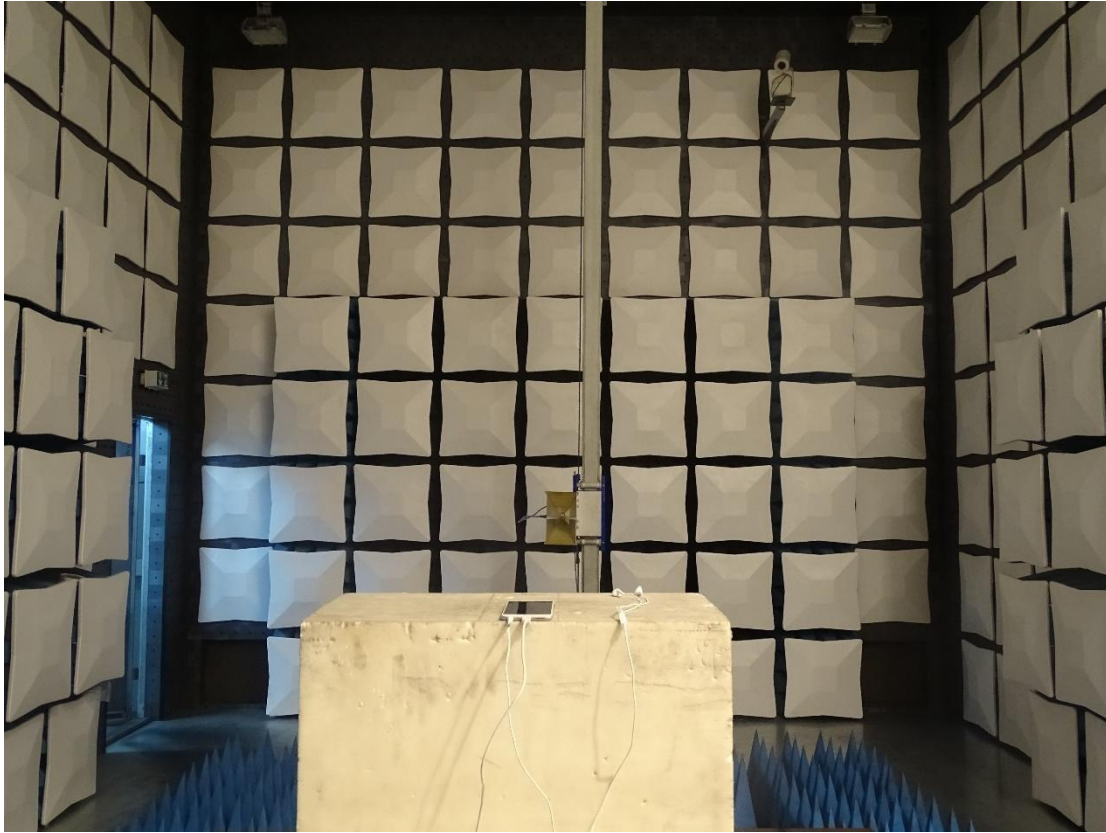

Photos of Test Setup

For GSM&WCDMA<E

1. Radiated Spurious Emissions

Radiated Spurious Emission (below 3GHz)

Radiated Spurious Emission (3GHz to18GHz)

Radiated Spurious Emission (18GHz to26.5GHz)

For Wlan/BT

2. Radiated Spurious Emissions

Radiated Spurious Emission (below 1GHz)

Radiated Spurious Emission (1GHz to18GHz)

Radiated Spurious Emission (above 18GHz)

Conducted Emissions

-----The END-----