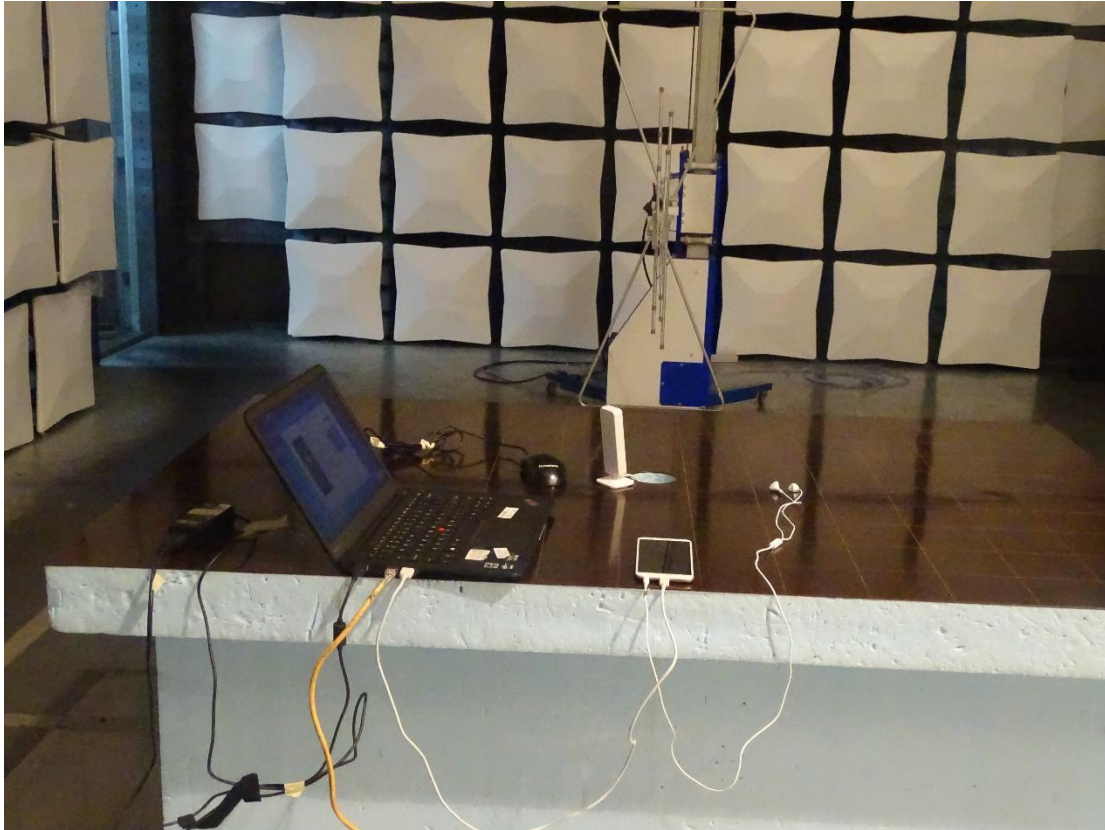

For Wlan/BT

2. Radiated Spurious Emissions

Radiated Spurious Emission (below 1GHz)