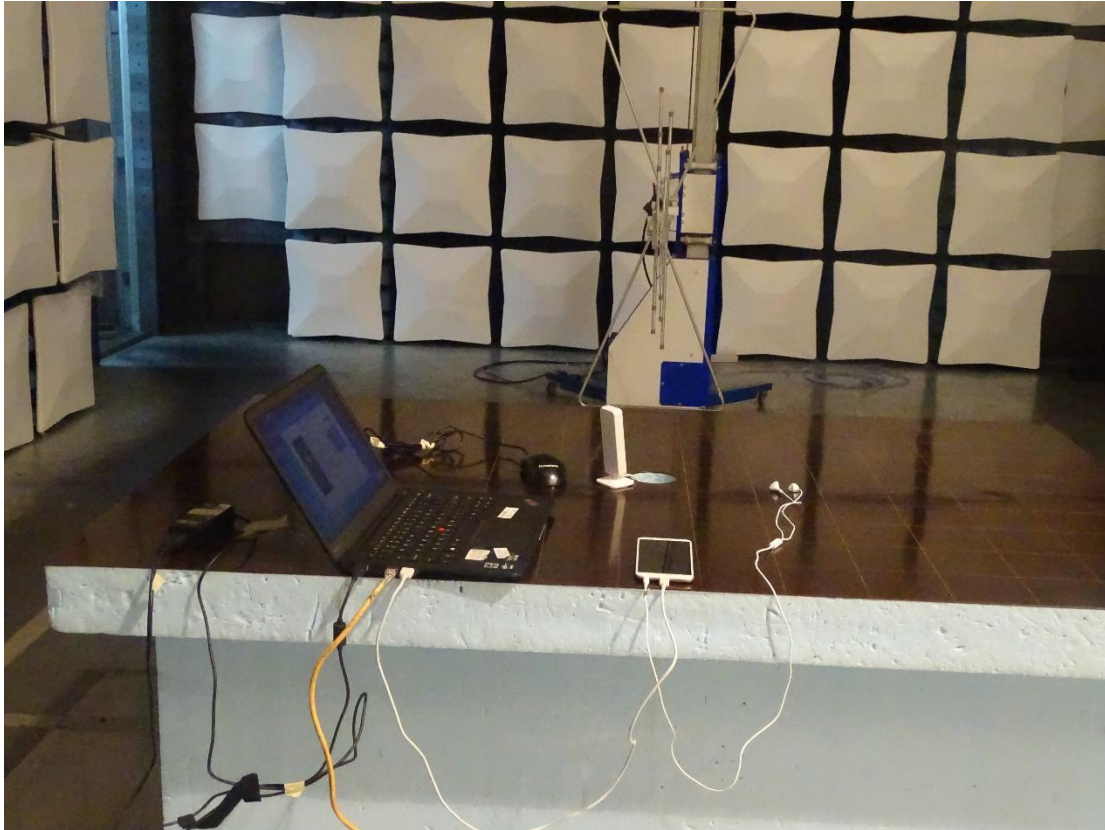

Photos of Test Setup

For GSM&WCDMA<E

1. Radiated Spurious Emissions

Radiated Spurious Emission (below 3GHz)

Radiated Spurious Emission (3GHz to18GHz)

Radiated Spurious Emission (18GHz to26.5GHz)

For Wlan/BT

2. Radiated Spurious Emissions

Radiated Spurious Emission (below 1GHz)

Radiated Spurious Emission (1GHz to18GHz)

Radiated Spurious Emission (above 18GHz)

Conducted Emissions

-----The END-----