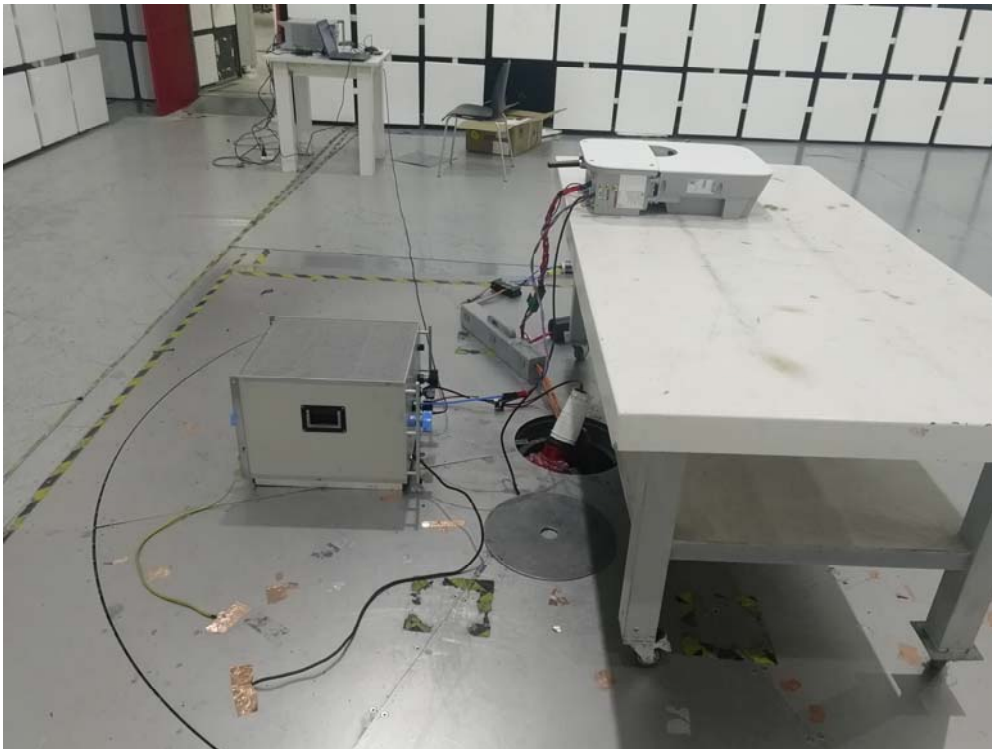

## FCC Part15.247&IC Test Setup Photograph for EUT

Description: Radiated Emission Test Setup for Below 1GHz

Description: Radiated Emission Test Setup for 1~18GHz

Description: Radiated Emission Test Setup for Above 18GHz

## FCC Part15.247&IC Test Setup Photograph for Host

Description: Front View of Conducted disturbance Test Setup

Description: Side View of Conducted disturbance Test Setup

Description: Radiated Emission Test Setup for Below 1GHz

Description: Radiated Emission Test Setup for 1~18GHz