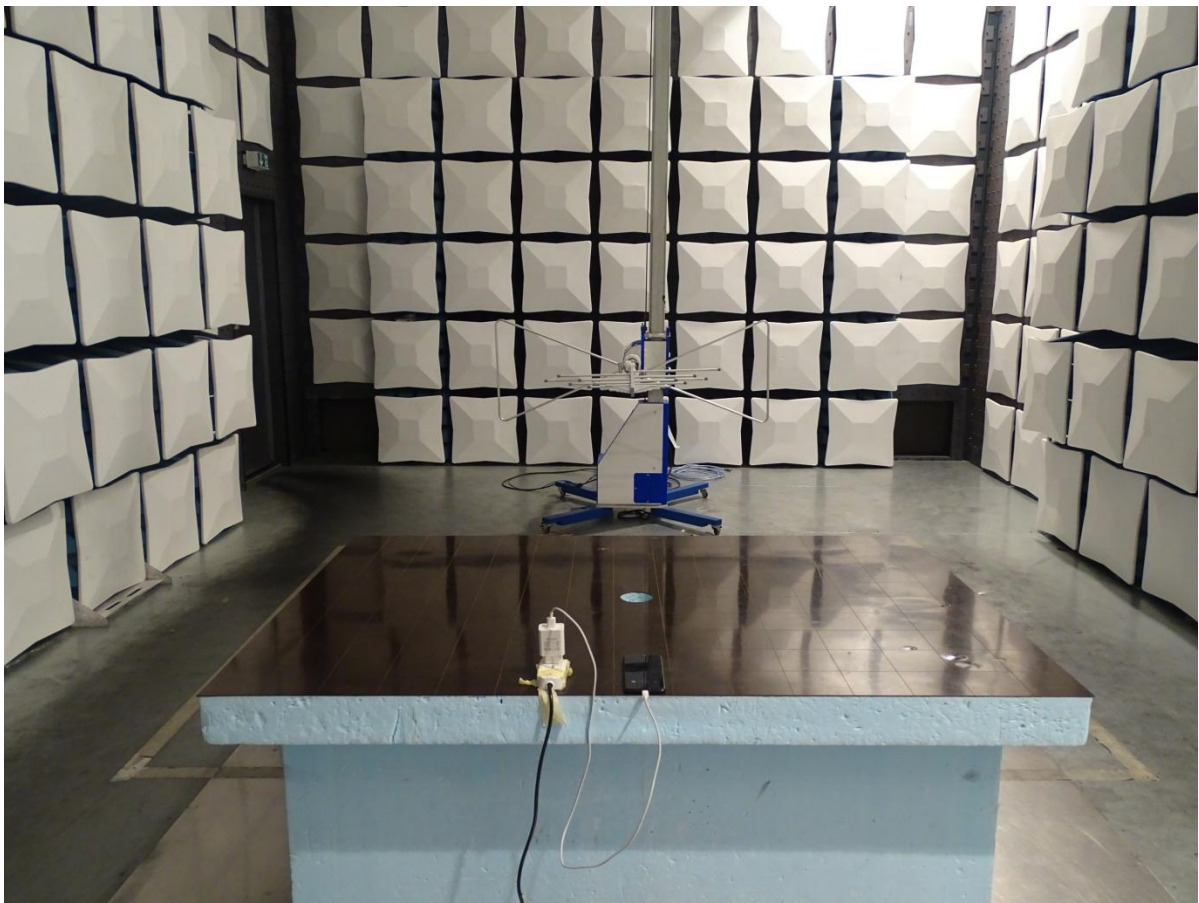

Photos of Test Setup

For GSM&WCDMA<E

1. Radiated Spurious Emissions

Radiated Spurious Emission (below 3GHz)

Radiated Spurious Emission (3GHz to18GHz)

Radiated Spurious Emission (18GHz to26.5GHz)

For Wlan/BT

2. Radiated Spurious Emissions

Radiated Spurious Emission (below 1GHz)

Radiated Spurious Emission (1GHz to18GHz)

Radiated Spurious Emission (above 18GHz)

For NFC

3. Radiated Spurious Emissions

Radiated Spurious Emission (9K-30MHz)

Radiated Spurious Emission (30MHz-1GHz)

Conducted Emissions

-----The END-----