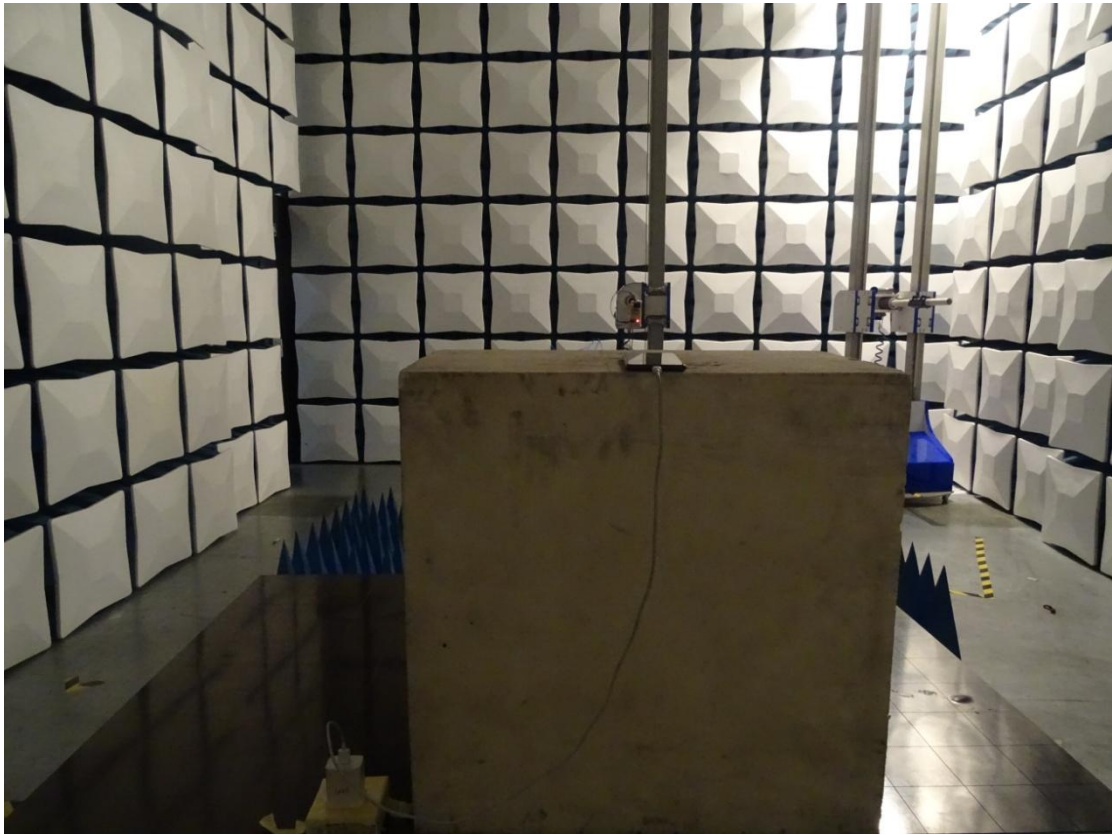

Photos of Test Setup

For GSM&WCDMA<E

1. Radiated Spurious Emissions

Radiated Spurious Emission (below 3GHz)

Radiated Spurious Emission (3GHz to18GHz)

Radiated Spurious Emission (18GHz to26.5GHz)

For Wlan/BT

2. Radiated Spurious Emissions

Radiated Spurious Emission (below 1GHz)

Radiated Spurious Emission (1GHz to18GHz)

Radiated Spurious Emission (above 18GHz)

For NFC

3. Radiated Spurious Emissions

Radiated Spurious Emission (9K-30MHz)

Radiated Spurious Emission (30MHz-1GHz)

Conducted Emissions

-----The END-----