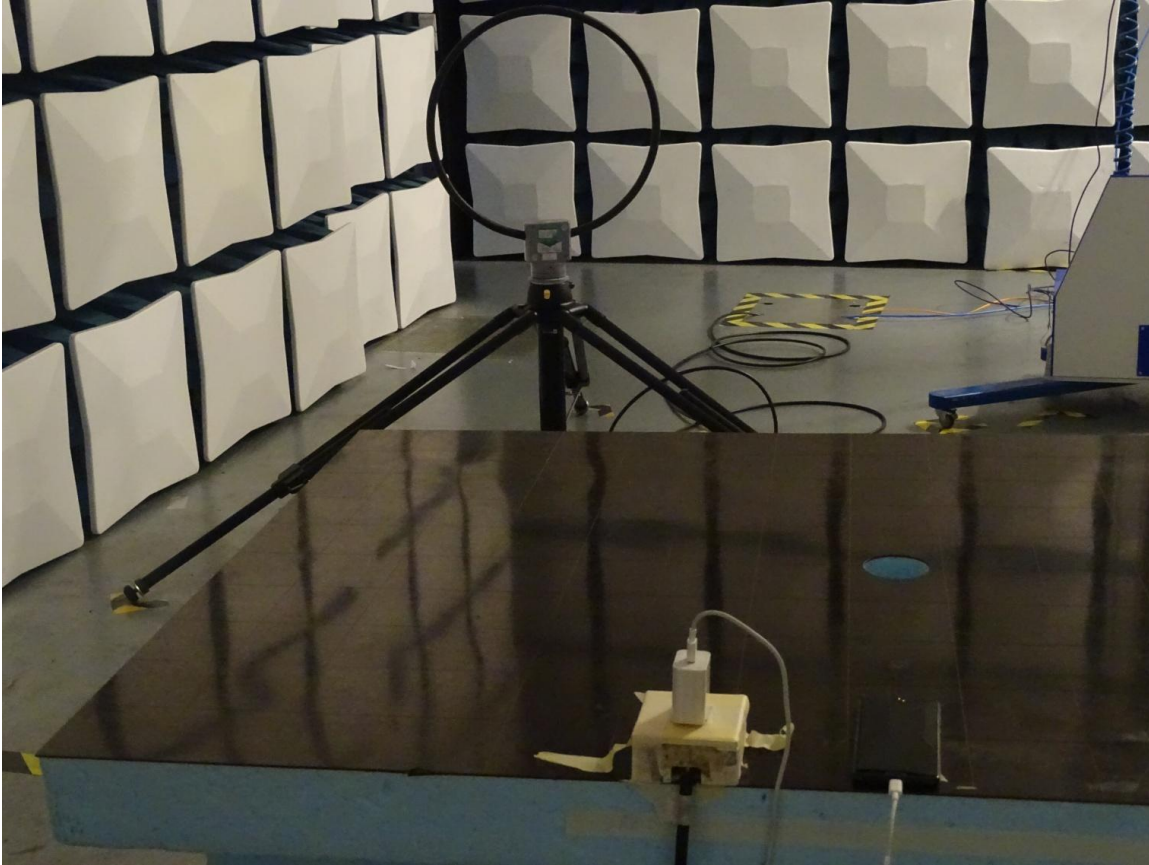

Photos of Test Setup

For GSM&WCDMA<E

1. Radiated Spurious Emissions

Radiated Spurious Emission (below 3GHz)

Radiated Spurious Emission (3GHz to18GHz)

Radiated Spurious Emission (18GHz to26.5GHz)

For Wlan/BT

2. Radiated Spurious Emissions

Radiated Spurious Emission (below 1GHz)

Radiated Spurious Emission (1GHz to18GHz)

Radiated Spurious Emission (above 18GHz)

For NFC

3. Radiated Spurious Emissions

Radiated Spurious Emission (9K-30MHz)

Radiated Spurious Emission (30MHz-1GHz)

Conducted Emissions

-----The END-----