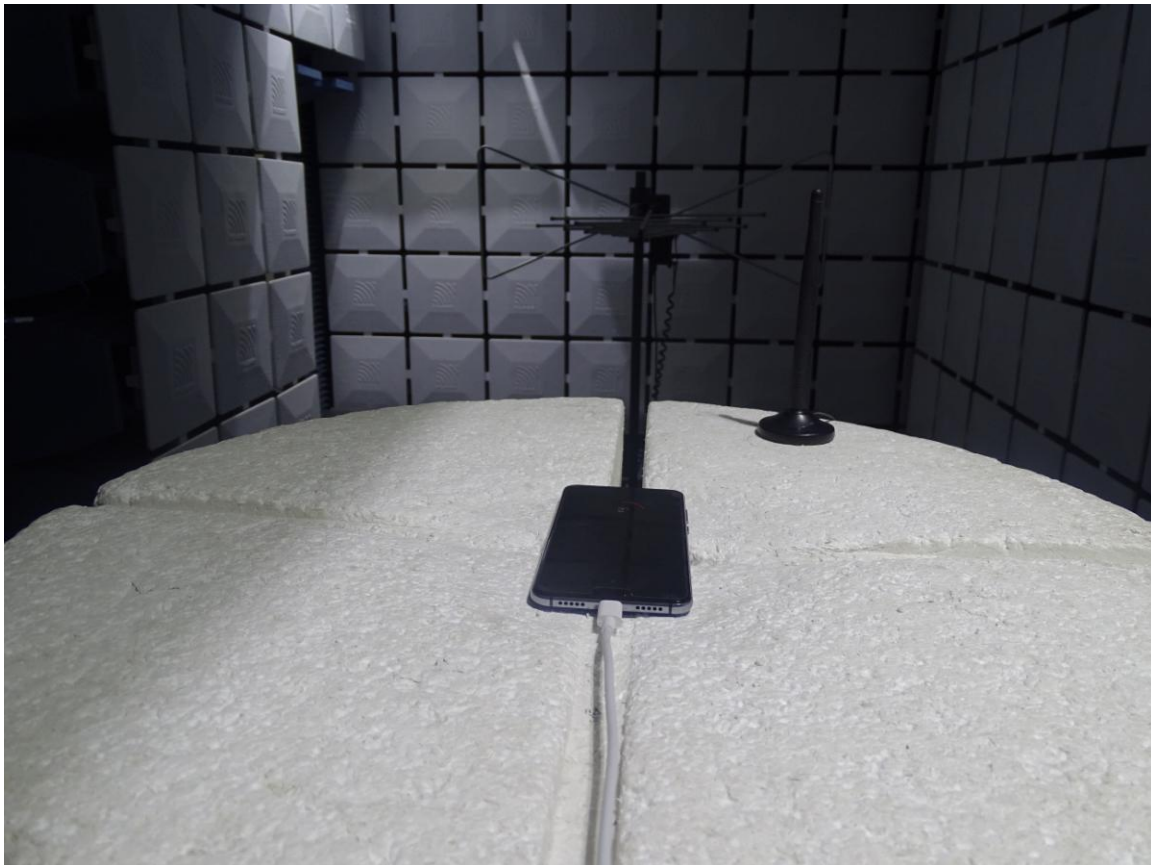

Photos of Test Setup

For GSM&WCDMA<E

1. Radiated Spurious Emissions

Radiated Spurious Emission (below 3GHz)

Radiated Spurious Emission (3GHz to18GHz)

Radiated Spurious Emission (18GHz to26.5GHz)

For Wlan/BT

2. Radiated Spurious Emissions

Radiated Spurious Emission (below 1GHz)

Radiated Spurious Emission (1GHz to18GHz)

Radiated Spurious Emission (above 18GHz)

For NFC

3. Radiated Spurious Emissions

Radiated Spurious Emission (9K-30MHz)

Radiated Spurious Emission (30MHz-1GHz)

Conducted Emissions

-----The END-----