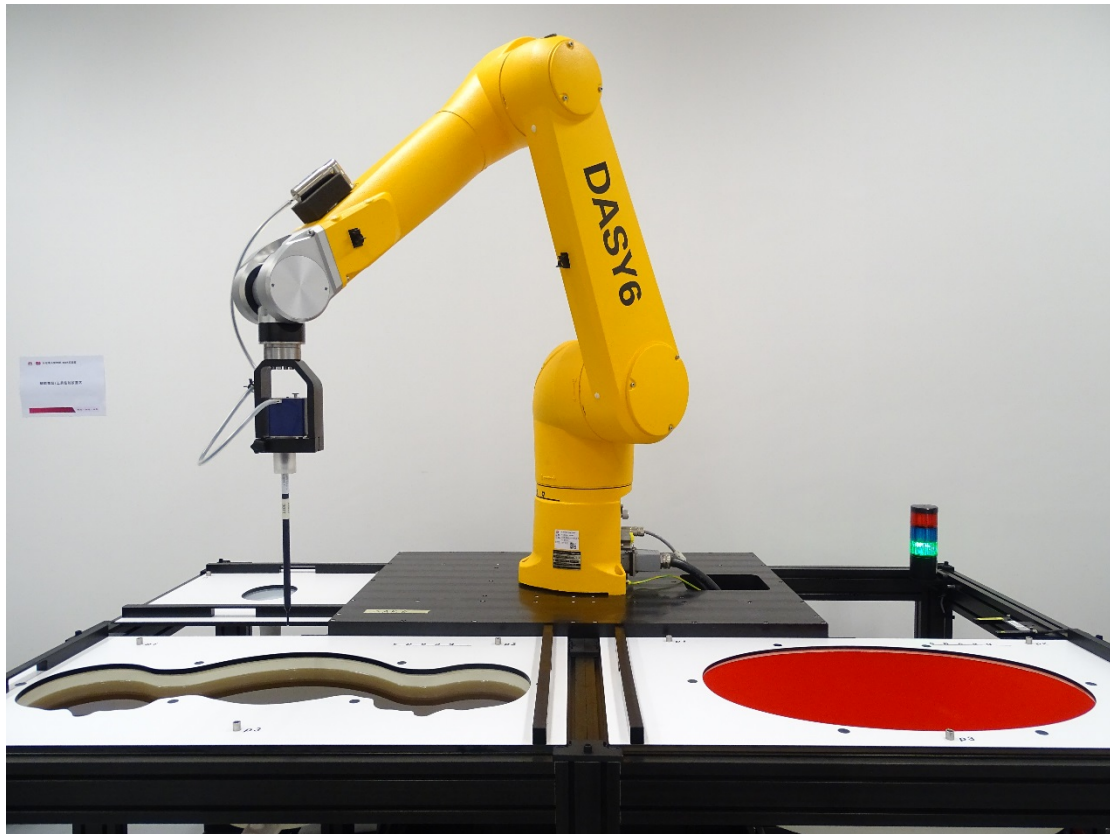

### Appendix D. Photo Documentation

|                          |
|--------------------------|
| <b>Table of contents</b> |
| <b>Test Facility</b>     |
| <b>Test Positions</b>    |
| <b>Liquid depth</b>      |

## Test Facility

Photo 1: Measurement System DASy

## Test Positions

Photo 2: Front View

Photo 3: Back View

Photo 4: Left Cheek

Photo 5: Left tilt

Photo 6: Right Cheek

Photo 7: Right tilt

Photo 8: Front Side 15mm