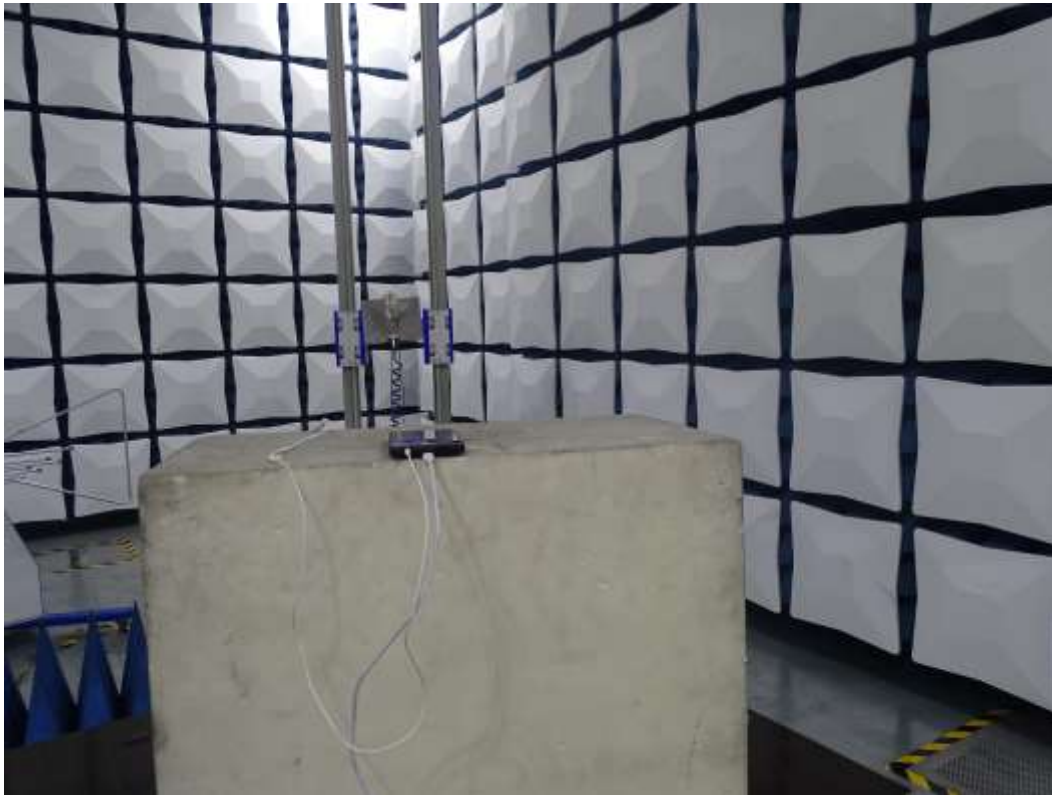

## For Wlan/BT

### 2. Radiated Spurious Emissions

3. Radiated Spurious Emission (9K-30MHz)

Radiated Spurious Emission (30MHz to 1GHz)

Radiated Spurious Emission (1GHz to18GHz)

Radiated Spurious Emission (above 18GHz)