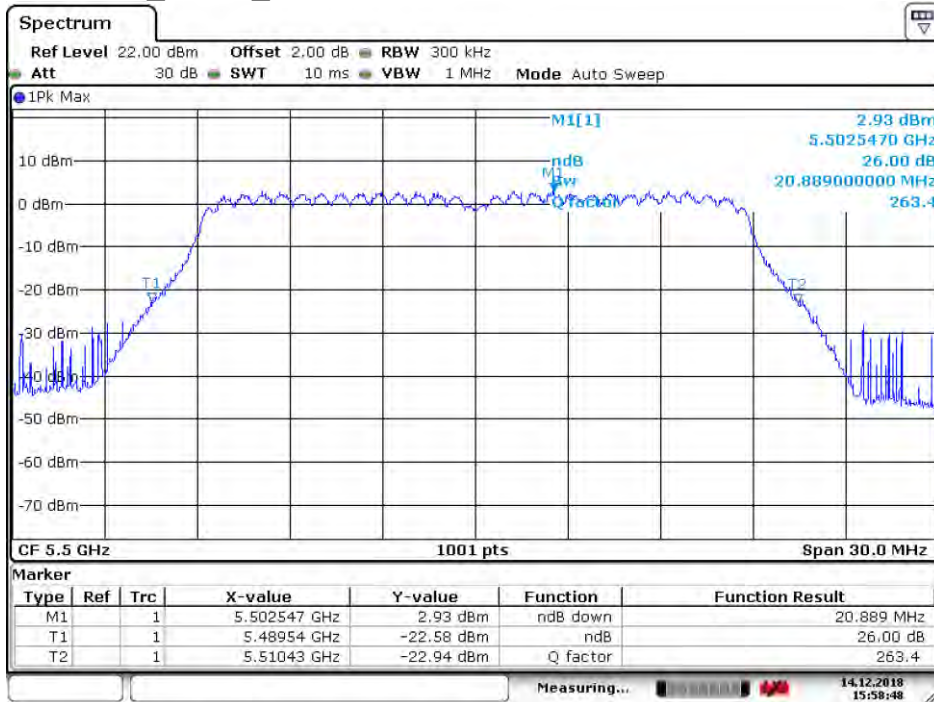

Date: 14.DEC.2018 14:23:56

4.5.2.155 11N20_MIMO_60 ANT 2

Date: 14.DEC.2018 16:00:08

Date: 14.DEC.2018 14:24:12

4.5.2.156 11N20_MIMO_64 ANT 2

Date: 14. DEC. 2018 15:59:18

Date: 14. DEC. 2018 14:24:28

4.5.2.157 11N20_MIMO_100 ANT 2