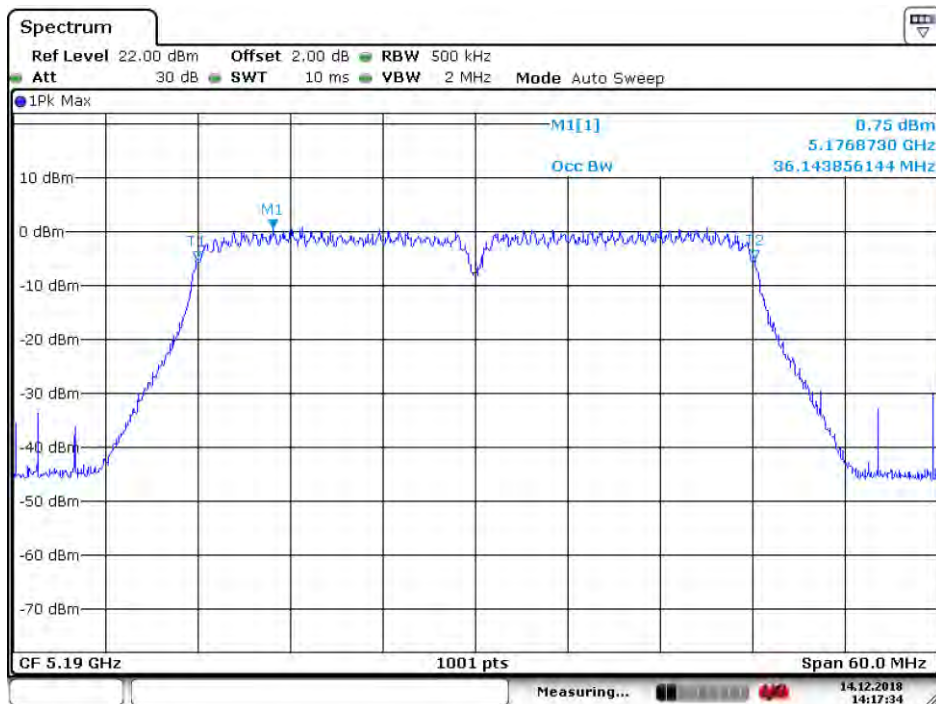

Date: 14 DEC 2018 14:17:34