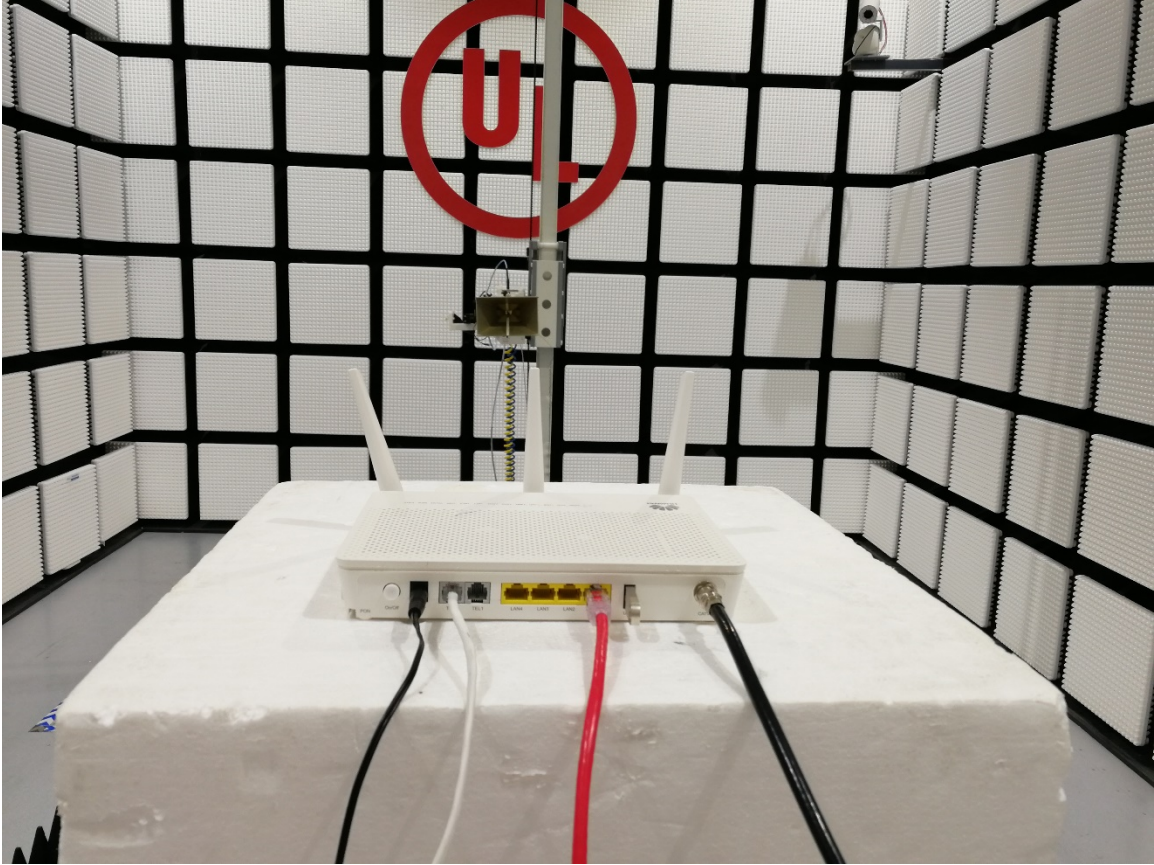

### **Setup Photographs**

**Model Number: EchoLife EG8247Q**

X axis, Y axis, Z axis positions

MEASUREMENT POSITION (X axis)

MEASUREMENT POSITION (Y axis)

MEASUREMENT POSITION (Z axis)

## RADIATED RF MEASUREMENT SETUP (ABOVE 1 GHz)

## RADIATED RF MEASUREMENT SETUP (30MHz~1GHz)

## RADIATED RF MEASUREMENT SETUP (9KHz~30MHz)