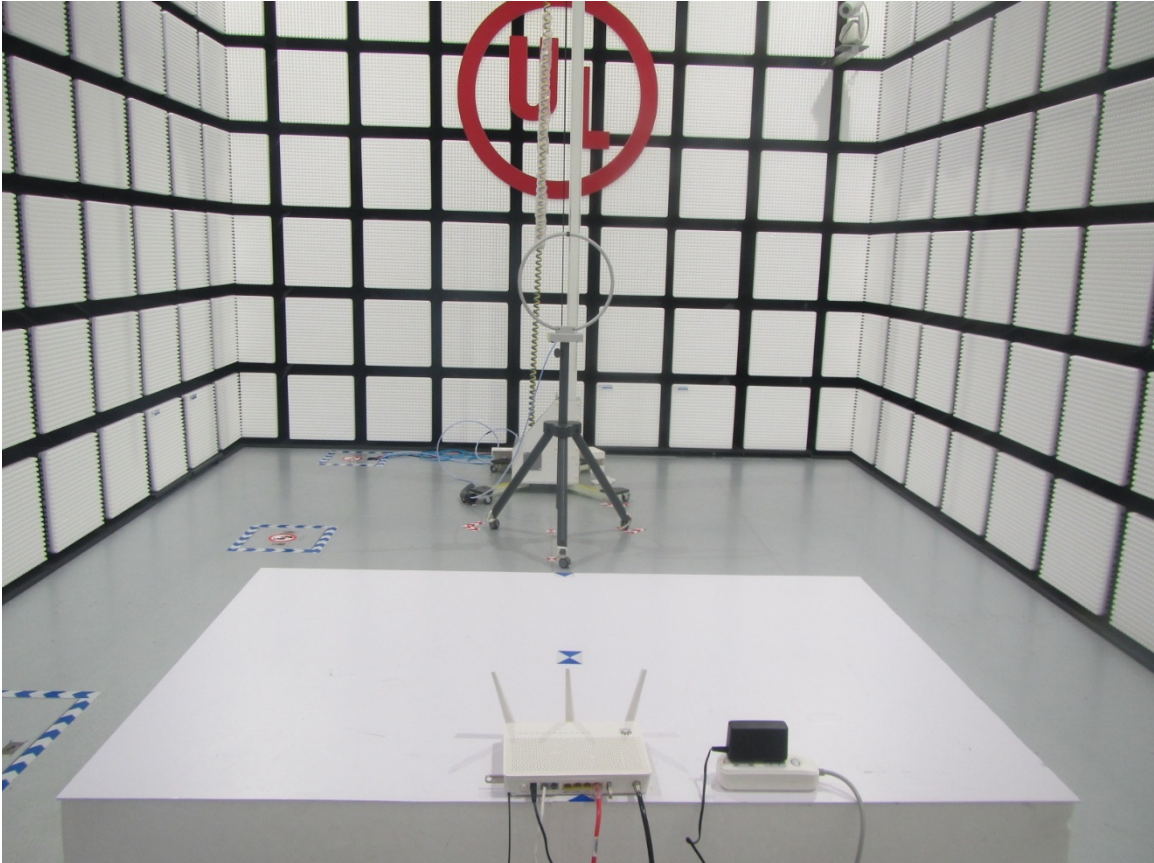

## RADIATED RF MEASUREMENT SETUP (ABOVE 1 GHz)

## RADIATED RF MEASUREMENT SETUP (30MHz~1GHz)

## RADIATED RF MEASUREMENT SETUP (9KHz~30MHz)