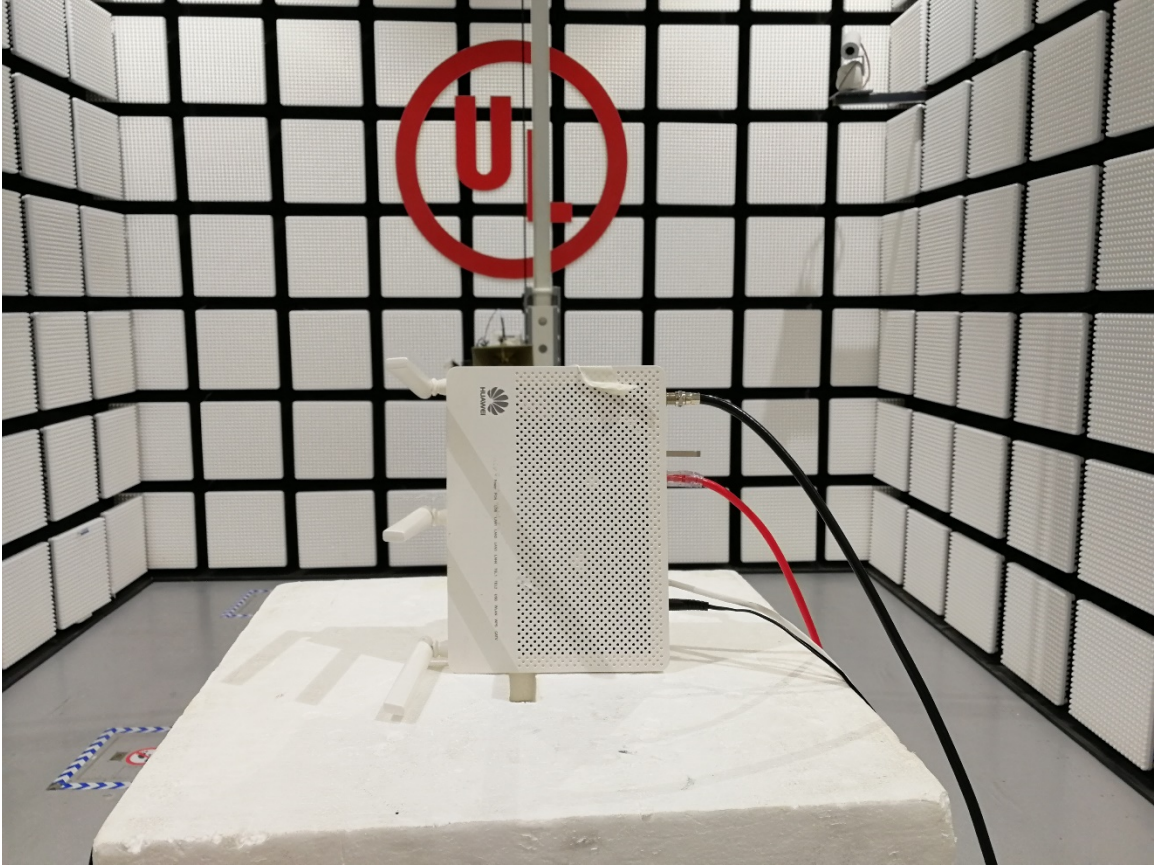

### **Setup Photographs**

**Model Number: EchoLife EG8247Q**

X axis, Y axis, Z axis positions

MEASUREMENT POSITION (X axis)

MEASUREMENT POSITION (Y axis)

MEASUREMENT POSITION (Z axis)

## RADIATED RF MEASUREMENT SETUP (ABOVE 1 GHz)

## RADIATED RF MEASUREMENT SETUP (30MHz~1GHz)

## RADIATED RF MEASUREMENT SETUP (9KHz~30MHz)