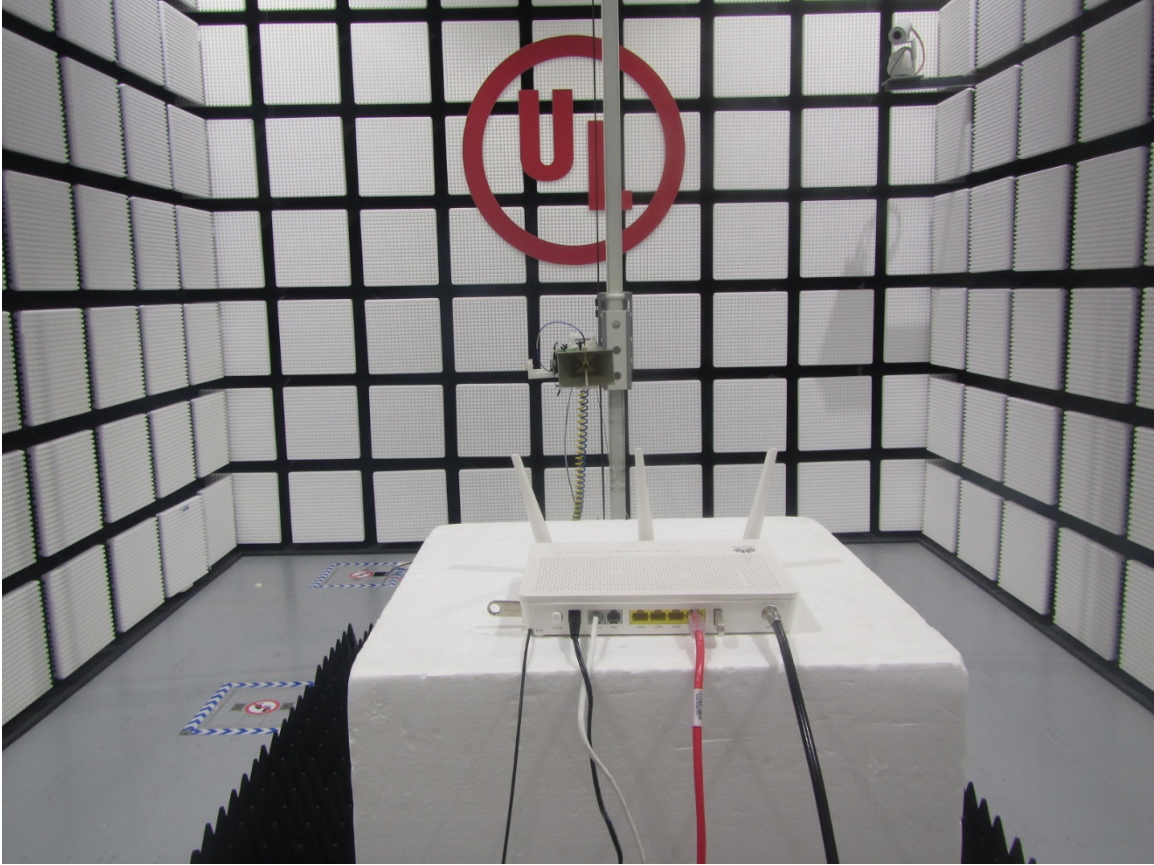

### **Setup Photographs**

**Model Number: EchoLife EG8247Q**

X axis, Y axis, Z axis positions

MEASUREMENT POSITION (X axis)

MEASUREMENT POSITION (Y axis)

MEASUREMENT POSITION (Z axis)

## RADIATED RF MEASUREMENT SETUP (ABOVE 1 GHz)

## RADIATED RF MEASUREMENT SETUP (30MHz~1GHz)

## RADIATED RF MEASUREMENT SETUP (9KHz~30MHz)