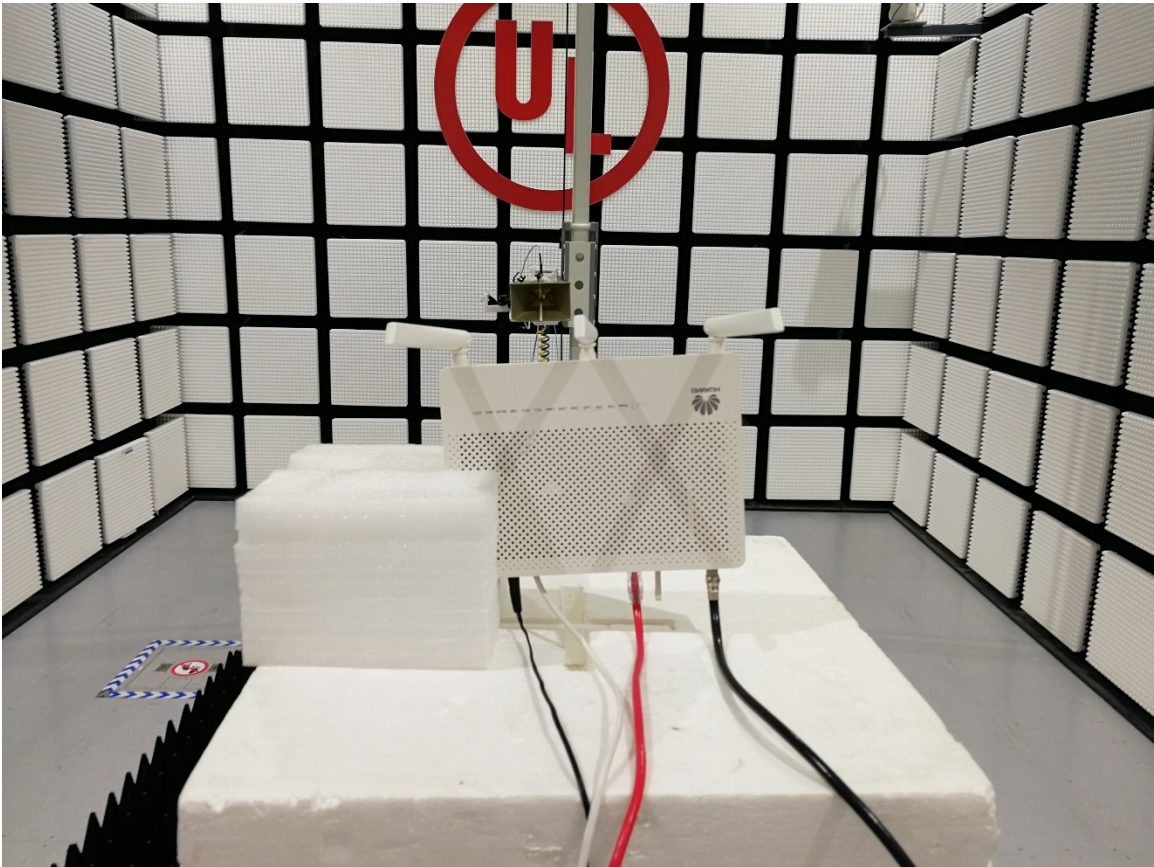

### **Setup Photographs**

**Model Number: EchoLife EG8247Q**

X axis, Y axis, Z axis positions

MEASUREMENT POSITION (X axis)

MEASUREMENT POSITION (Y axis)

MEASUREMENT POSITION (Z axis)

## RADIATED RF MEASUREMENT SETUP (ABOVE 1 GHz)

## RADIATED RF MEASUREMENT SETUP (30MHz~1GHz)

## RADIATED RF MEASUREMENT SETUP (9KHz~30MHz)