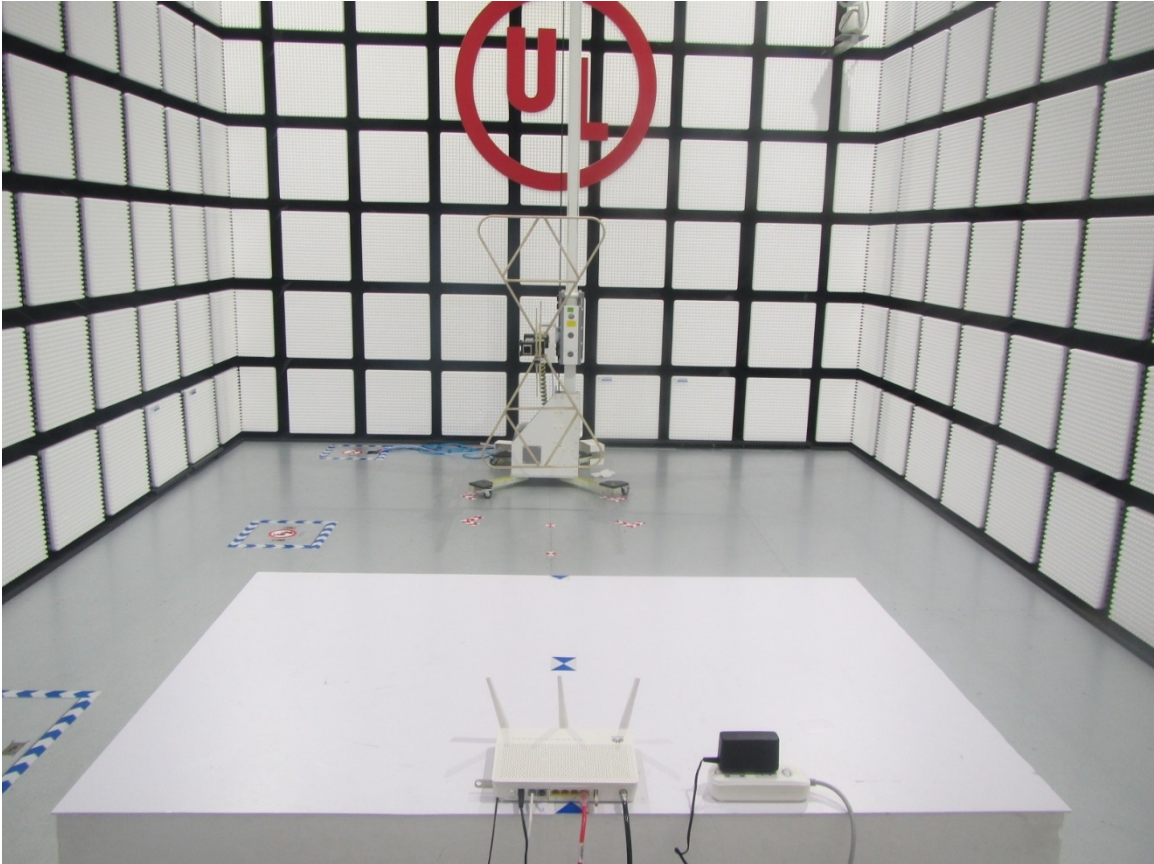

### **Setup Photographs**

**Model Number: EchoLife EG8247Q**

X axis, Y axis, Z axis positions

MEASUREMENT POSITION (X axis)

MEASUREMENT POSITION (Y axis)

MEASUREMENT POSITION (Z axis)

## RADIATED RF MEASUREMENT SETUP (ABOVE 1 GHz)

## RADIATED RF MEASUREMENT SETUP (30MHz~1GHz)

## RADIATED RF MEASUREMENT SETUP (9KHz~30MHz)