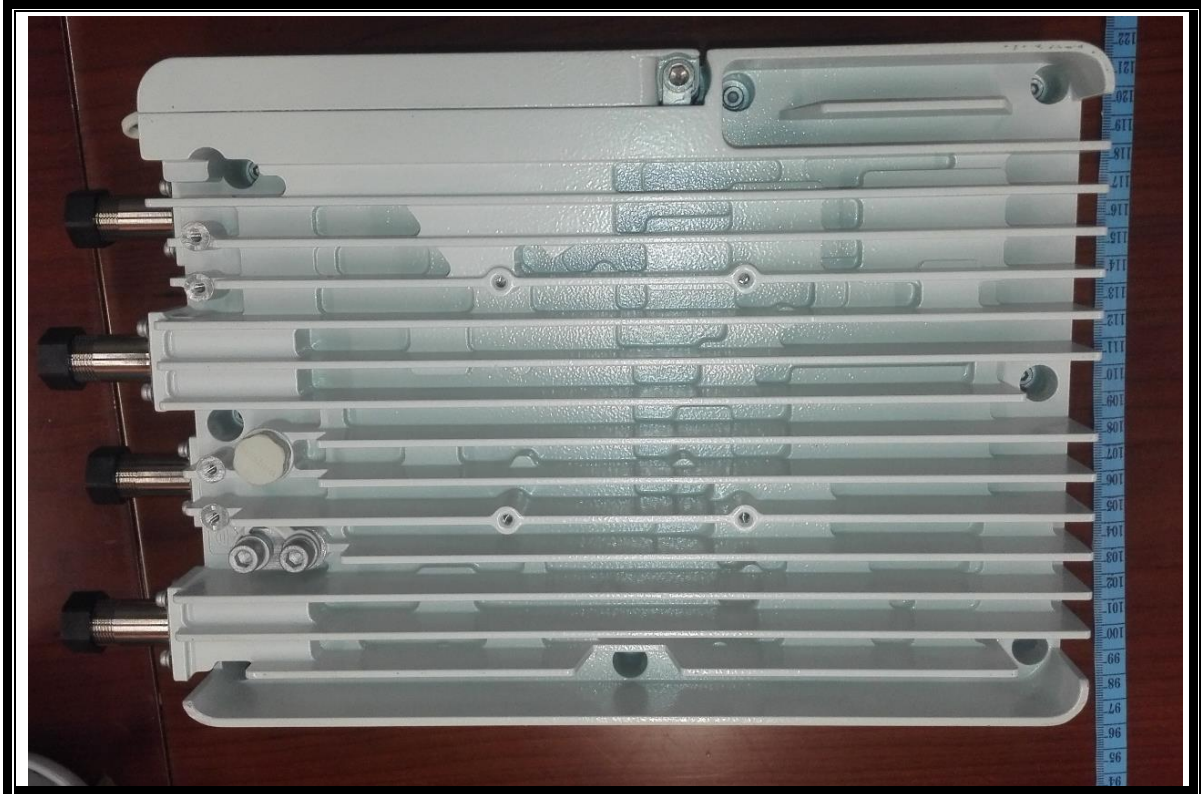

dimension=290mm (L) X 210mm (W) X 85mm (H)

front

back

side

side

side

side