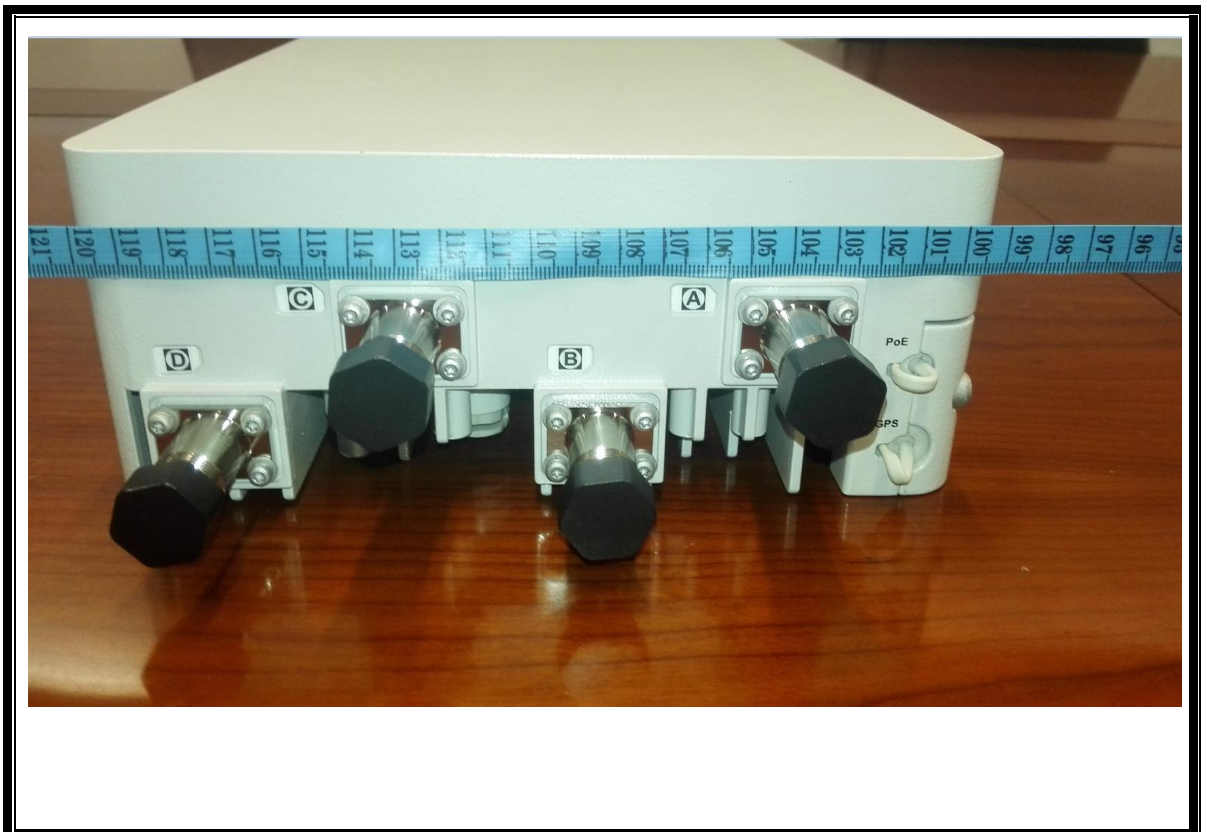

dimension=290mm (L) X 210mm (W) X 85mm (H)

front

back

side

side

side

side