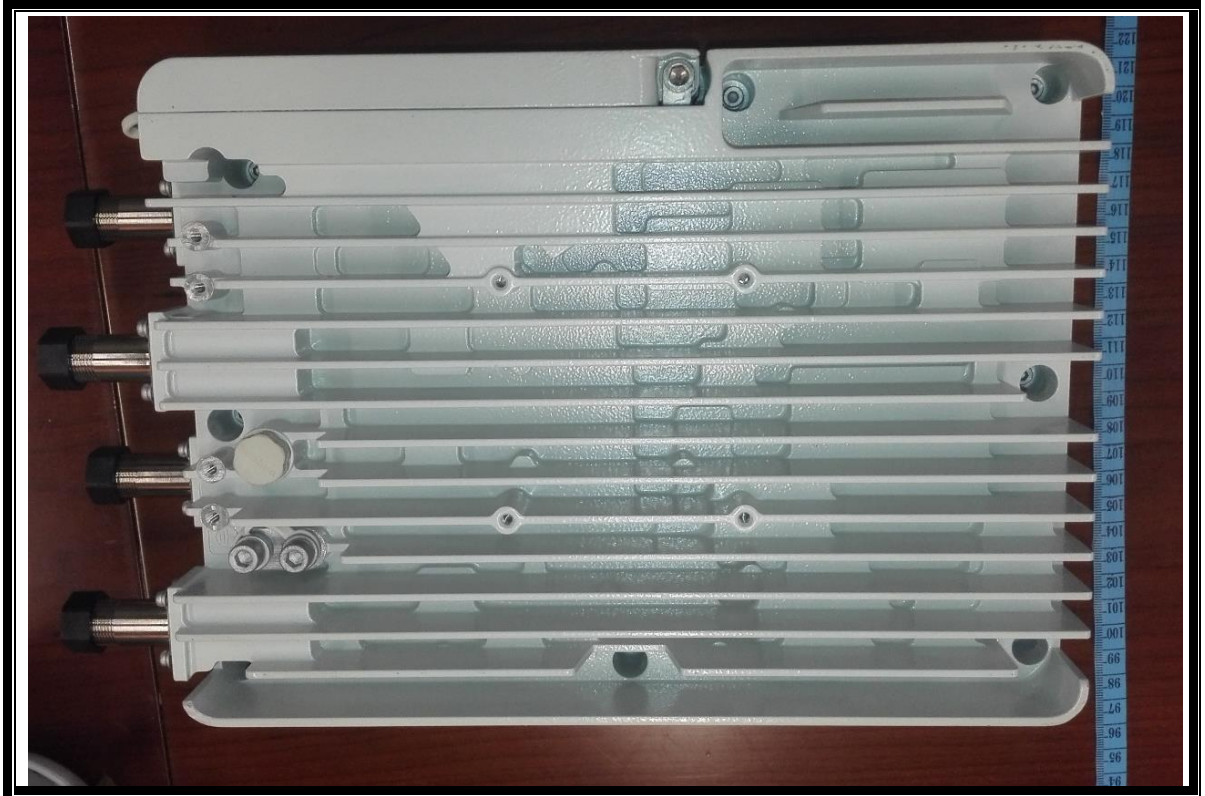

dimension=290mm (L) X 210mm (W) X 85mm (H)

front

back

side

side

side

side