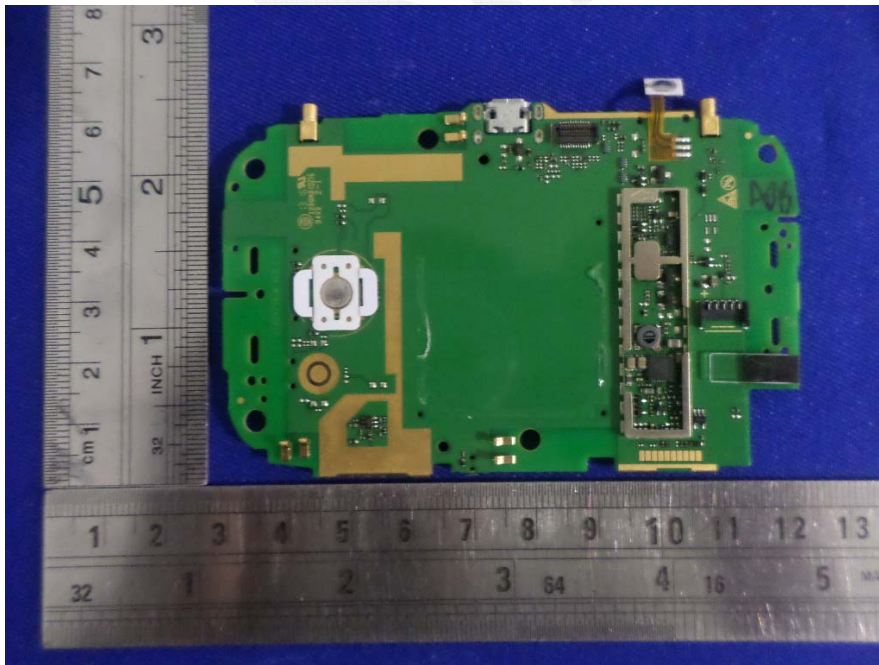

## EXHIBIT C - EUT INTERNAL PHOTOGRAPHS

---

EUT – Uncover View

EUT – Battery Off View

**EUT – Uncover View**

**EUT – Uncover View**

EUT –Battery Top View

EUT –Battery Bottom View

### EUT –Battery Label View

### EUT –Board View

**EUT –Main Board Top View**

**EUT –Main Board Top Unshielded View**

**EUT –Main Board Bottom View**

**EUT –Main Board Bottom Unshielded View**

**EUT –Screen Top View**

**EUT –Screen Bottom View**

**EUT -LTE Antenna View**

**EUT -Wifi Antenna 1 View**

**EUT –Wifi Antenna 2 View**

**EUT –LTE Chip & Wifi Chip View**