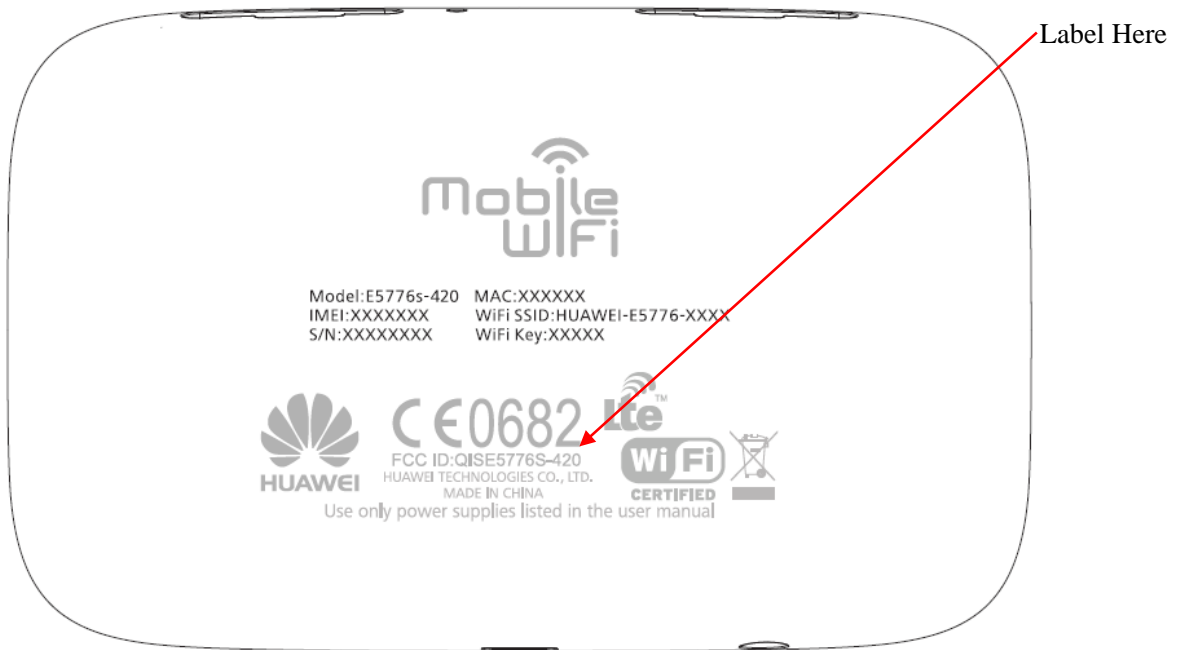

# EXHIBIT A - FCC ID LABELING AND LOCATION

## FCC ID Label

Model:E5776s-420    MAC:XXXXXX  
IMEI:XXXXXXXX    WiFi SSID:HUAWEI-E5776-XXXX  
S/N:XXXXXXXX    WiFi Key:XXXXX

## Proposed FCC ID Label Location

The label shown shall be permanently affixed at a conspicuous location on the device and be readily visible to the user at the time purchase (Labeling requirements per 2.925)