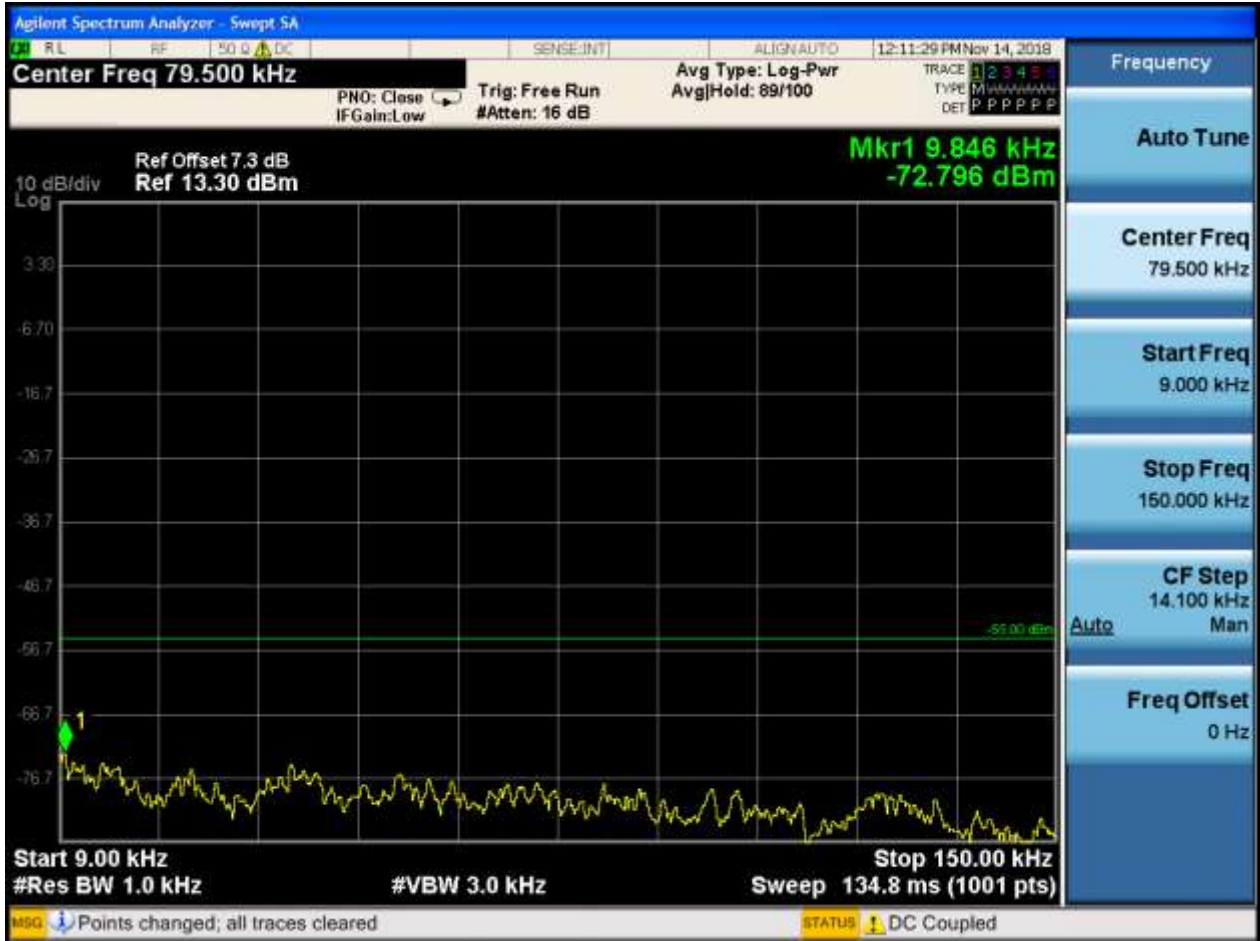

6.1.1.1.4.3 Test Channel = HCH

6.1.1.1.4.3.1 Test RB = RB1#0

6.1.1.2 Test Mode = LTE/TM2

6.1.1.2.1 Test Bandwidth = 5

6.1.1.2.1.1 Test Channel = LCH

6.1.1.2.1.1.1 Test RB = RB1#0

6.1.1.2.1.2 Test Channel = MCH

6.1.1.2.1.2.1 Test RB = RB1#0

6.1.1.2.1.3 Test Channel = HCH

6.1.1.2.1.3.1 Test RB = RB1#0

6.1.1.2.2 Test Bandwidth = 10

6.1.1.2.2.1 Test Channel = LCH

6.1.1.2.2.1.1 Test RB = RB1#0

6.1.1.2.2.2 Test Channel = MCH

6.1.1.2.2.2.1 Test RB = RB1#0

6.1.1.2.2.3 Test Channel = HCH

6.1.1.2.2.3.1 Test RB = RB1#0

6.1.1.2.3 Test Bandwidth = 15

6.1.1.2.3.1 Test Channel = LCH

6.1.1.2.3.1.1 Test RB = RB1#0

6.1.1.2.3.2 Test Channel = MCH