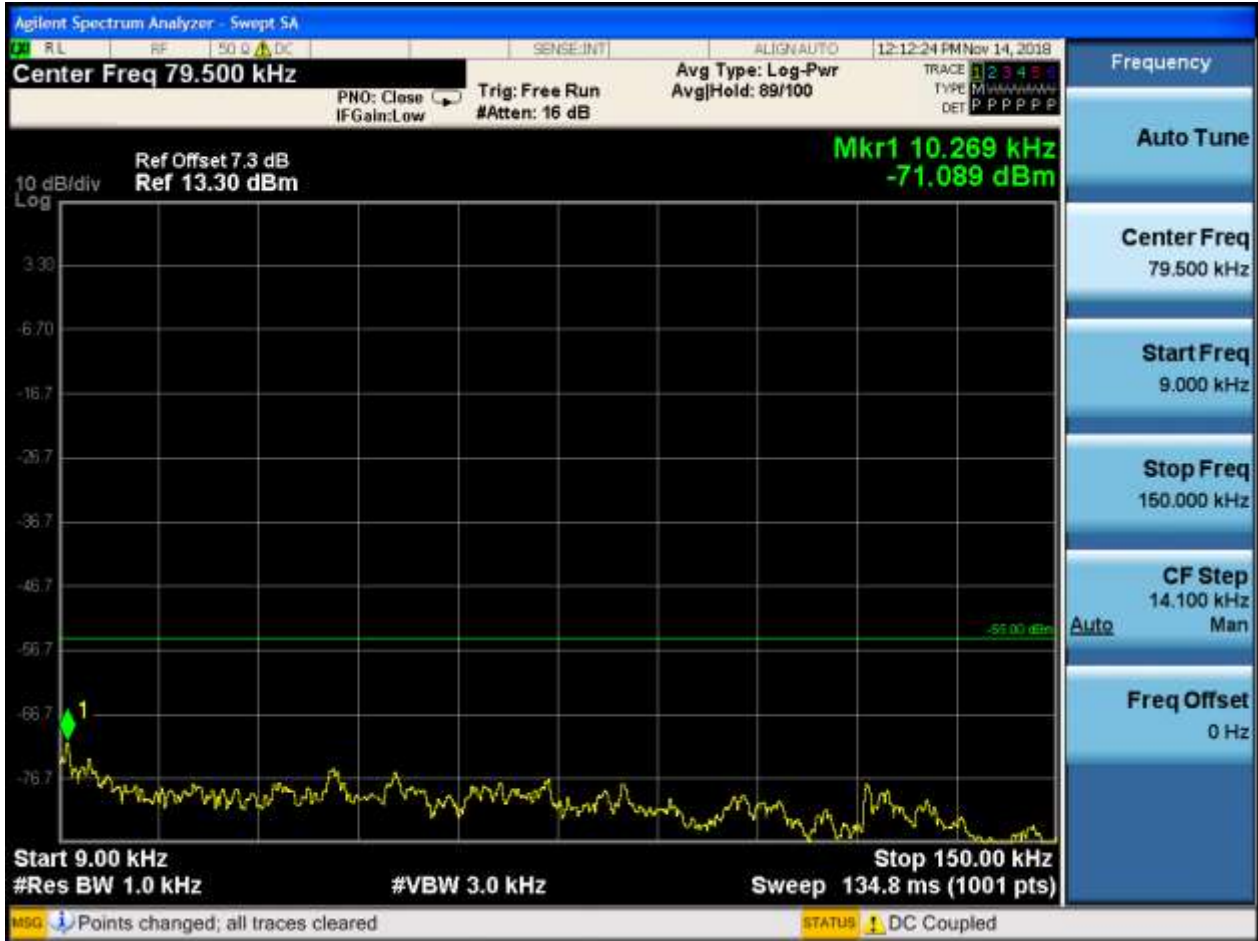

6.1.1.2.2.2.1 Test RB = RB1#0

6.1.1.2.2.3 Test Channel = HCH

6.1.1.2.2.3.1 Test RB = RB1#0

6.1.1.2.3 Test Bandwidth = 15

6.1.1.2.3.1 Test Channel = LCH

6.1.1.2.3.1.1 Test RB = RB1#0

6.1.1.2.3.2 Test Channel = MCH

6.1.1.2.3.2.1 Test RB = RB1#0

6.1.1.2.3.3 Test Channel = HCH

6.1.1.2.3.3.1 Test RB = RB1#0

6.1.1.2.4 Test Bandwidth = 20

6.1.1.2.4.1 Test Channel = LCH

6.1.1.2.4.1.1 Test RB = RB1#0

6.1.1.2.4.2 Test Channel = MCH