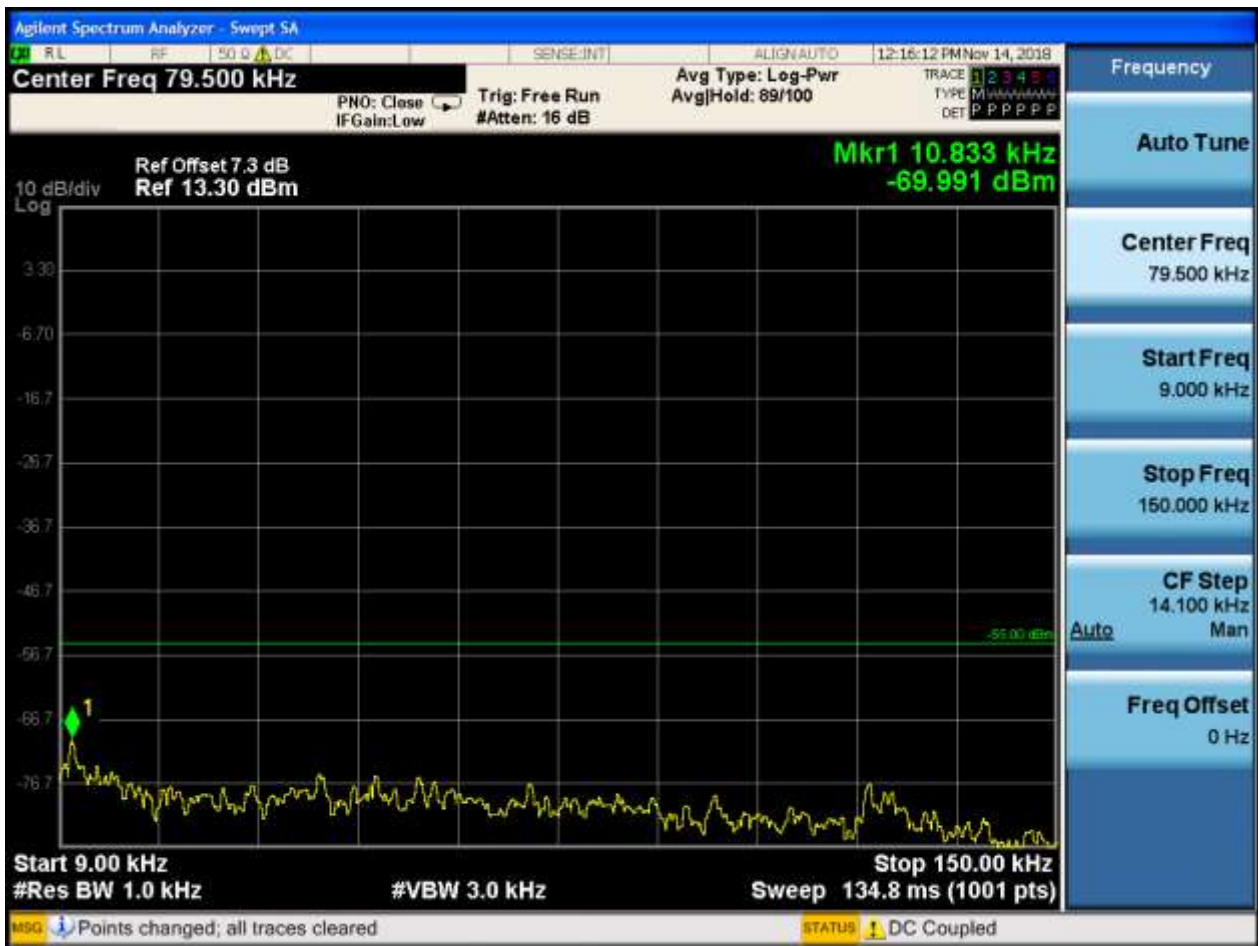

6.1.1.2.3.2.1 Test RB = RB1#0

6.1.1.2.3.3 Test Channel = HCH

6.1.1.2.3.3.1 Test RB = RB1#0

6.1.1.2.4 Test Bandwidth = 20

6.1.1.2.4.1 Test Channel = LCH

6.1.1.2.4.1.1 Test RB = RB1#0

6.1.1.2.4.2 Test Channel = MCH

6.1.1.2.4.2.1 Test RB = RB1#0

6.1.1.2.4.3 Test Channel = HCH

6.1.1.2.4.3.1 Test RB = RB1#0

7Appendix_G: Frequency Stability

7.1 For LTE

7.1.1 Frequency Error vs. Voltage:

Test Band	Test Mode	Test Bandwidth (MHz)	Test Channel	Test Temp.	Test Volt.	Freq. Error [Hz]	Freq. vs. rated [ppm]	Verdict
BAND7	LTE/TM1	5	LCH	TN	VL	1.43	0.00057	PASS
					VN	0.50	0.0002	PASS
					VH	0.83	0.00033	PASS
			MCH	TN	VL	-1.76	-0.00069	PASS
					VN	-3.22	-0.00127	PASS
					VH	-4.51	-0.00178	PASS
			HCH	TN	VL	-0.11	-0.00004	PASS
					VN	-0.19	-0.00007	PASS
					VH	1.93	0.00075	PASS
		10	LCH	TN	VL	-3.76	-0.0015	PASS
					VN	-3.76	-0.0015	PASS
					VH	-2.15	-0.00086	PASS
			MCH	TN	VL	-2.32	-0.00092	PASS
					VN	-4.03	-0.00159	PASS
					VH	-3.49	-0.00138	PASS
			HCH	TN	VL	-4.39	-0.00171	PASS
					VN	-4.28	-0.00167	PASS
					VH	-4.35	-0.0017	PASS
		15	LCH	TN	VL	0.51	0.0002	PASS
					VN	1.02	0.00041	PASS
					VH	1.42	0.00057	PASS
			MCH	TN	VL	-2.09	-0.00082	PASS
					VN	-4.35	-0.00172	PASS
					VH	-2.30	-0.00091	PASS
			HCH	TN	VL	2.47	0.00096	PASS
					VN	0.64	0.00025	PASS
					VH	1.85	0.00072	PASS
		20	LCH	TN	VL	-1.04	-0.00041	PASS
					VN	-0.60	-0.00024	PASS
					VH	-0.11	-0.00004	PASS
			MCH	TN	VL	-2.40	-0.00095	PASS