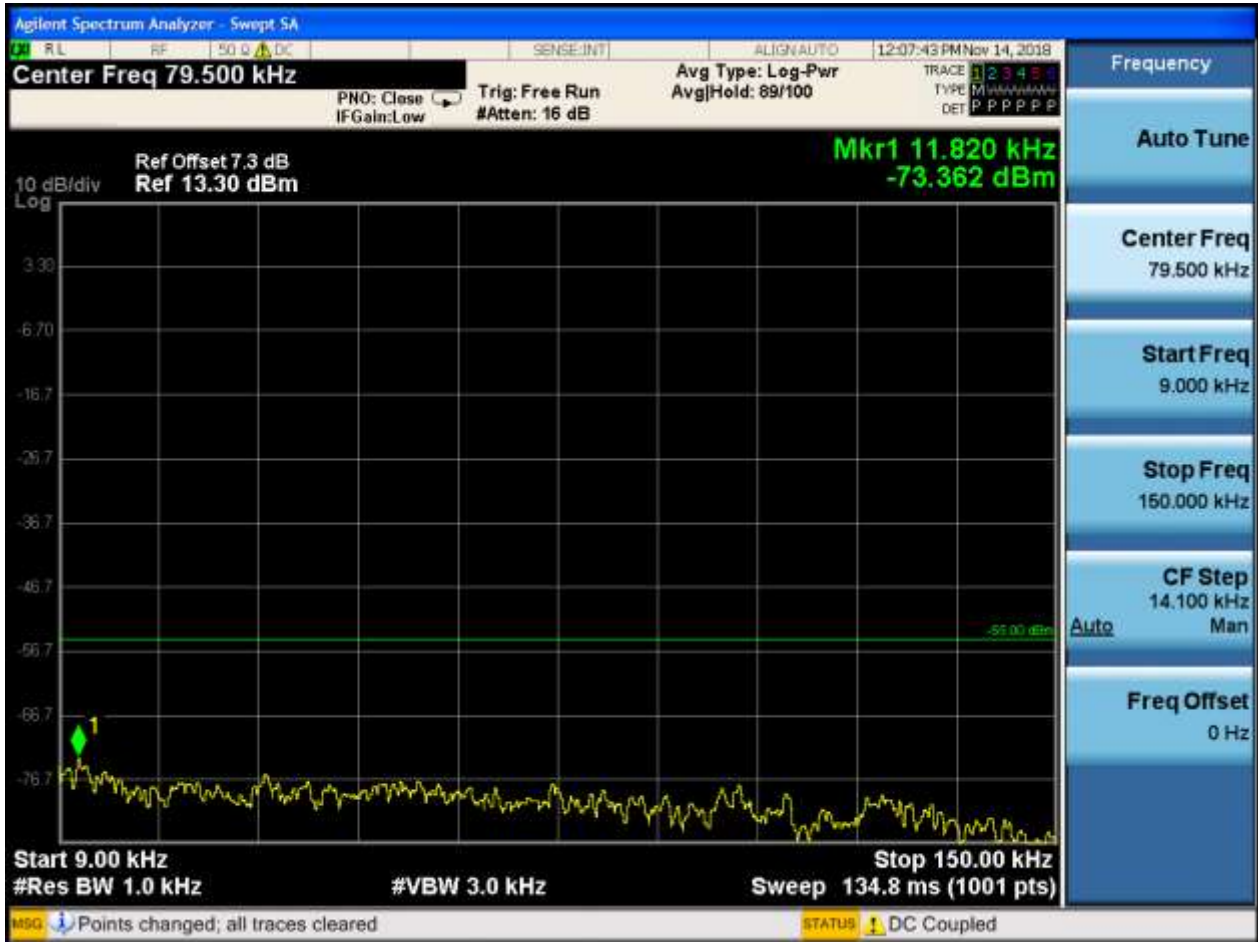

6.1.1.1.4.3 Test Channel = HCH

6.1.1.1.4.3.1 Test RB = RB1#0

6.1.1.2 Test Mode = LTE/TM2

6.1.1.2.1 Test Bandwidth = 5

6.1.1.2.1.1 Test Channel = LCH

6.1.1.2.1.1.1 Test RB = RB1#0

6.1.1.2.1.2 Test Channel = MCH

6.1.1.2.1.2.1 Test RB = RB1#0

6.1.1.2.1.3 Test Channel = HCH

6.1.1.2.1.3.1 Test RB = RB1#0

6.1.1.2.2 Test Bandwidth = 10

6.1.1.2.2.1 Test Channel = LCH

6.1.1.2.2.1.1 Test RB = RB1#0

6.1.1.2.2.2 Test Channel = MCH