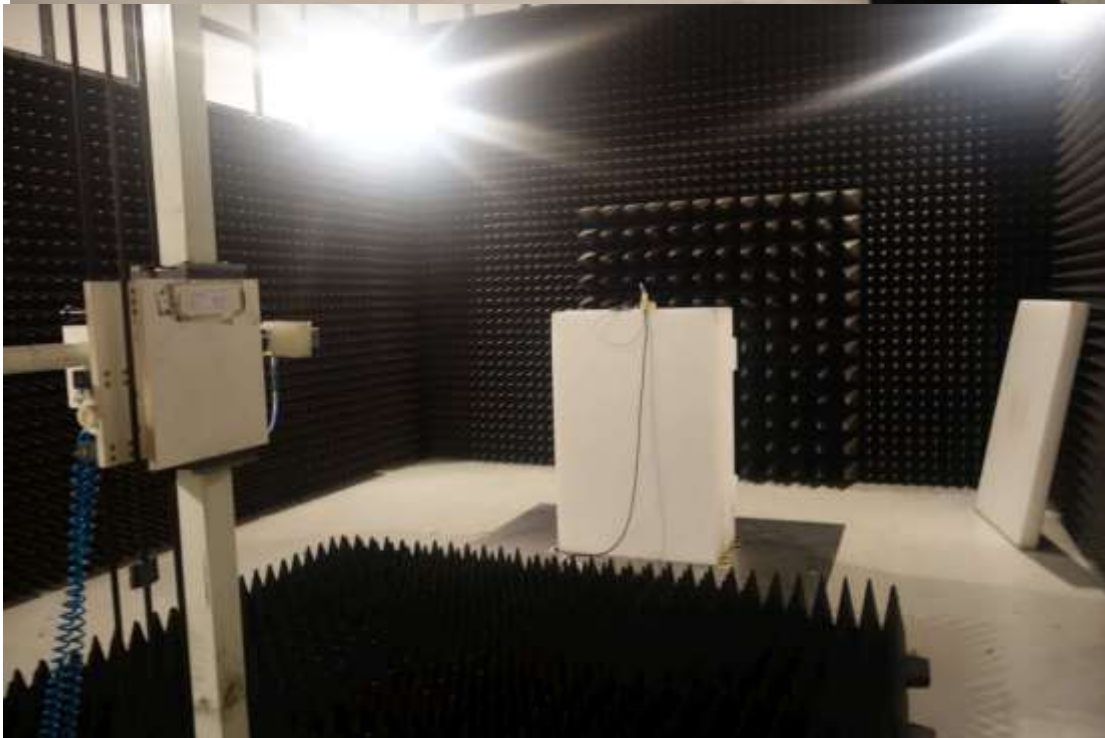

Photos of Test Setup

For GSM&WCDMA<E

1. Radiated Spurious Emissions

Radiated Spurious Emission (9K-30MHz)

Radiated Spurious Emission (30MHz to 3GHz)

Radiated Spurious Emission (3GHz to18GHz)

Radiated Spurious Emission (18GHz to26.5GHz)

For Wlan/BT

2. Radiated Spurious Emissions

Radiated Spurious Emission (9K-30MHz)

Radiated Spurious Emission (30MHz to 1GHz)

Radiated Spurious Emission (1GHz to18GHz)

Radiated Spurious Emission (above 18GHz)