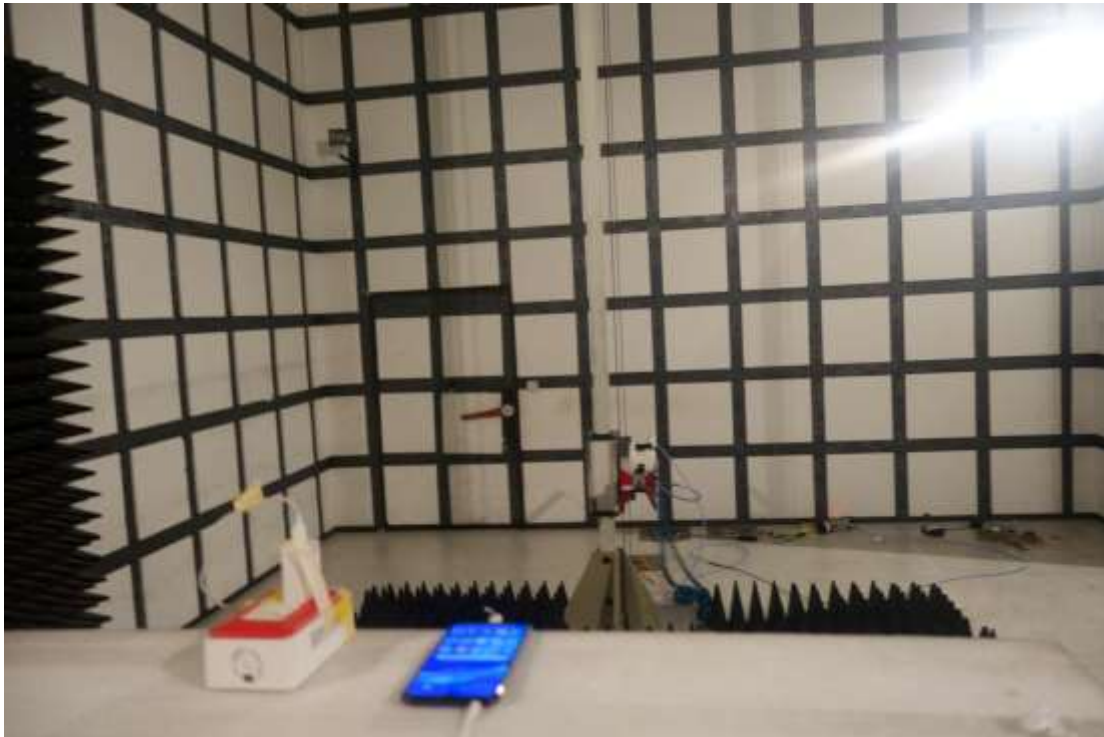

Photos of Test Setup

For GSM&WCDMA<E

1. Radiated Spurious Emissions

Radiated Spurious Emission (9K-30MHz)

Radiated Spurious Emission (30MHz to 3GHz)

Radiated Spurious Emission (3GHz to18GHz)

Radiated Spurious Emission (18GHz to26.5GHz)

For Wlan/BT

2. Radiated Spurious Emissions

Radiated Spurious Emission (9K-30MHz)

Radiated Spurious Emission (30MHz to 1GHz)

Radiated Spurious Emission (1GHz to18GHz)

Radiated Spurious Emission (above 18GHz)