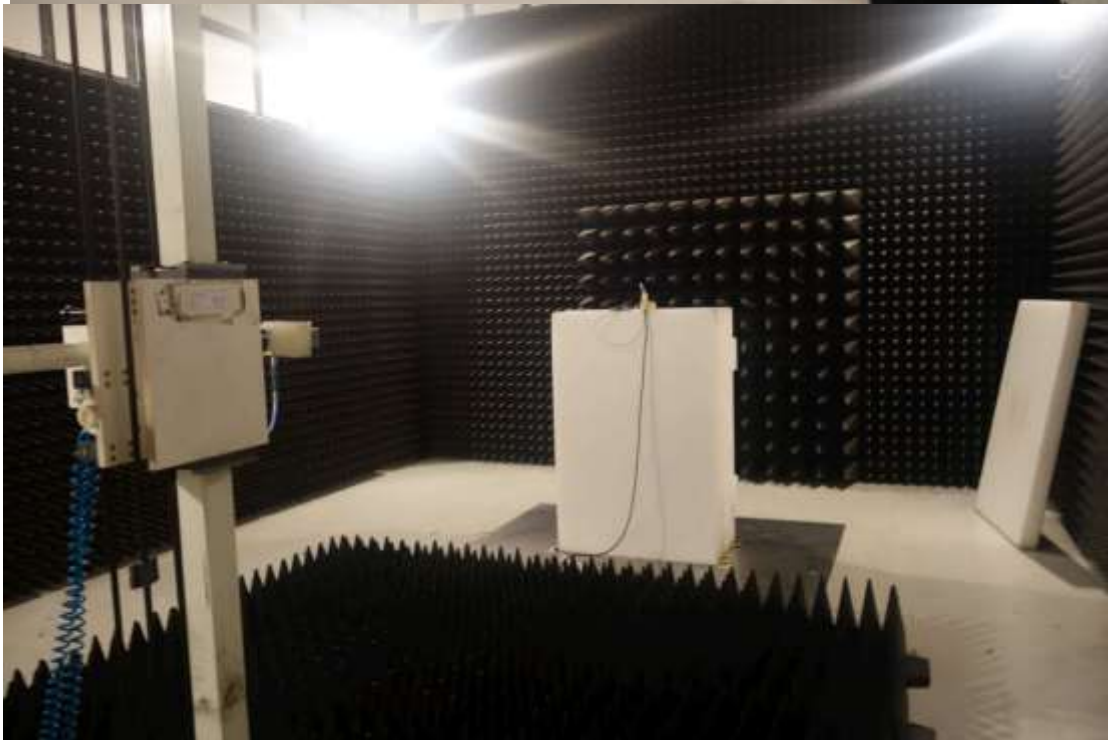

Photos of Test Setup

For GSM&WCDMA<E

1. Radiated Spurious Emissions

Radiated Spurious Emission (9K-30MHz)

Radiated Spurious Emission (30MHz to 3GHz)

Radiated Spurious Emission (3GHz to18GHz)

Radiated Spurious Emission (18GHz to26.5GHz)

For Wlan/BT

2. Radiated Spurious Emissions

Radiated Spurious Emission (9K-30MHz)

Radiated Spurious Emission (30MHz to 1GHz)

Radiated Spurious Emission (1GHz to18GHz)

Radiated Spurious Emission (above 18GHz)