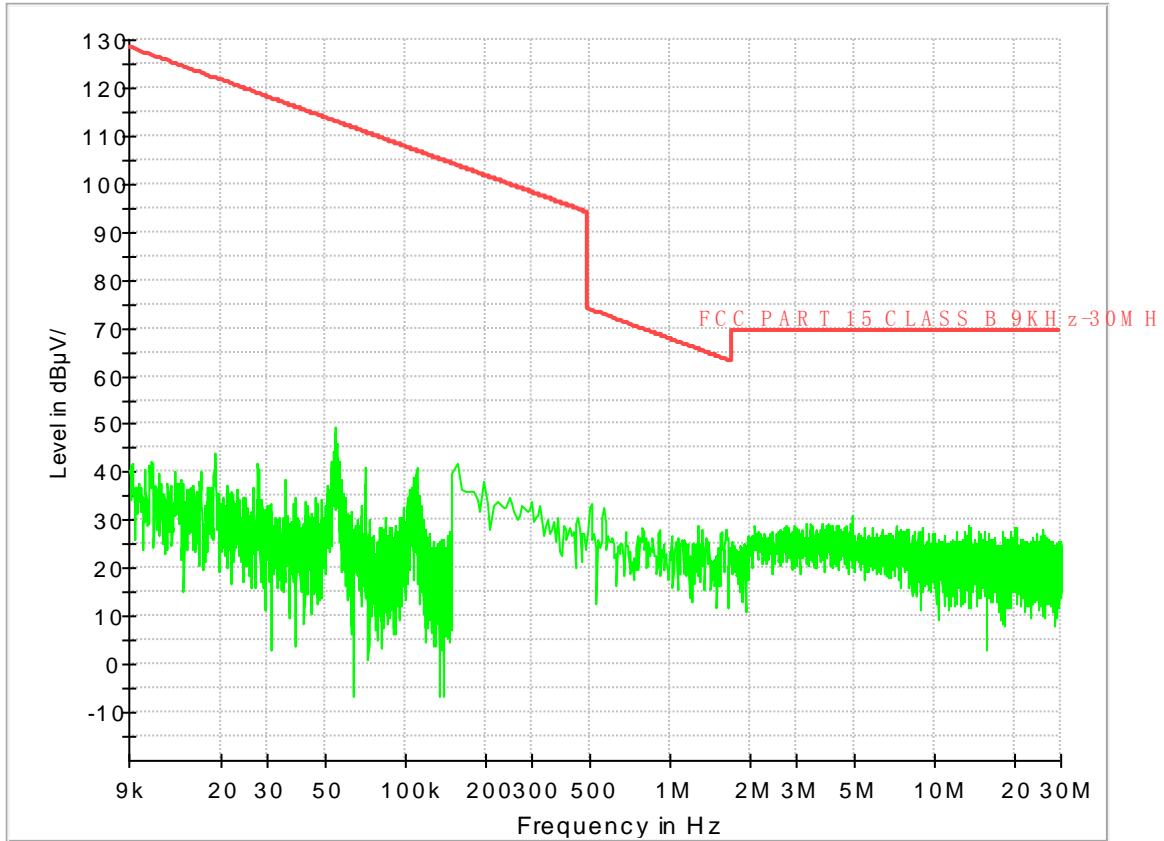

## 7.1.1.3 Test Bandwidth = 10

Copy of RSE-TX-DIRECTOR BELOW 1G\_L

Copy of RSE-TX-DIRECTOR BELOW 1G\_H