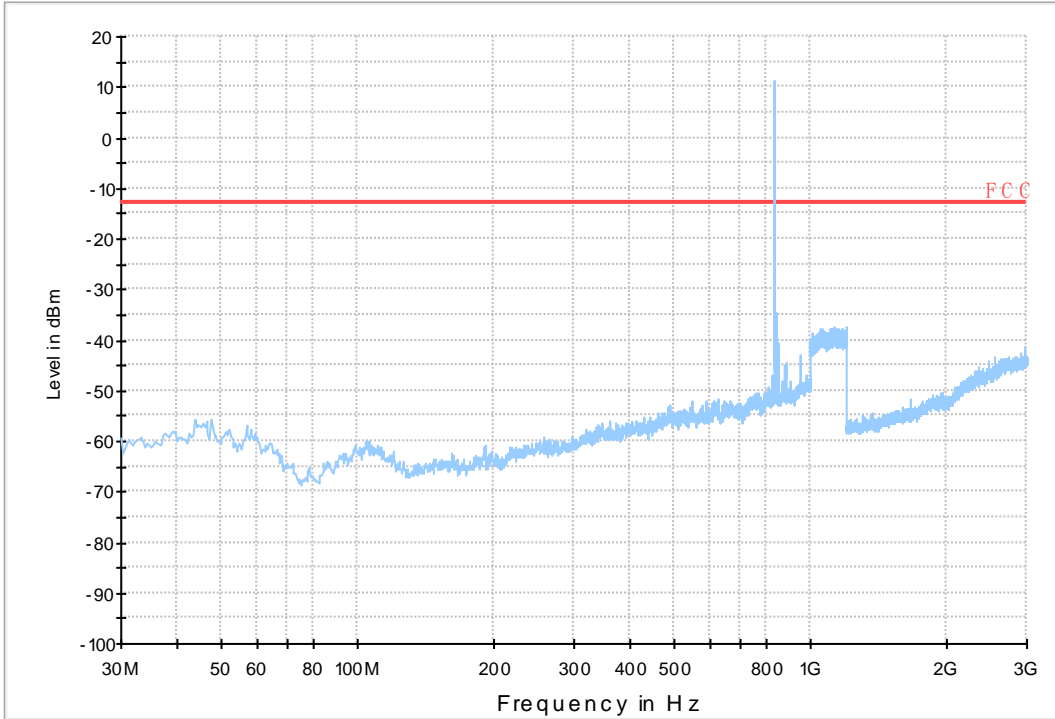

## 7.1.1.3 Test Bandwidth = 10

Copy of RSE-TX-DIRECTOR BELOW 1G\_L

Copy of RSE-TX-DIRECTOR BELOW 1G\_H