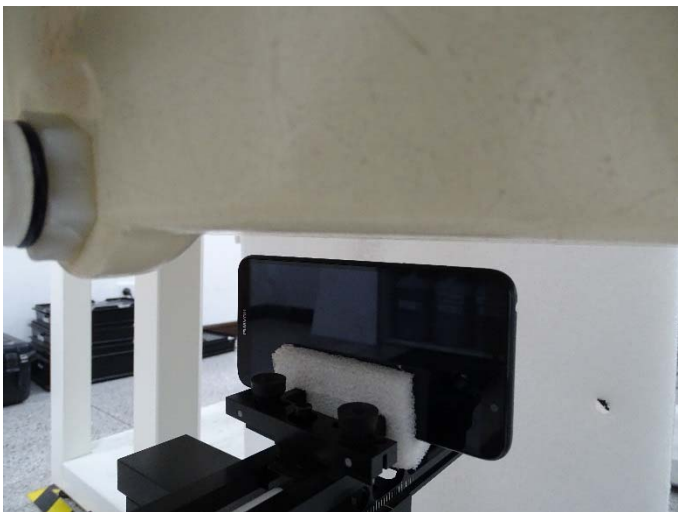

Appendix D. Photo documentation

Table of contents
Test Facility
Test Positions
Liquid depth

Test Facility

Photo 1: Measurement System DASY

Test Positions

Photo 2: Front View

Photo 3: Back View

Photo 4: Left touch

Photo 5: Left tilt

Photo 6: Right touch

Photo 7: Right tilt

Photo 8: Front Side 15mm

Photo 9: Back Side 15mm

Photo 10: Front Side 10mm

Photo 11: Back Side 10mm

Photo 12: Left Side 10mm

Photo 13: Right Side 10mm

Photo 14: Top Side 10mm

Photo 15: Bottom Side 10mm

Liquid depth

Photo 16: HBBL600-6000MHz Depth (15.1cm)

Photo 17: MBL600-6000MHz Depth (15.2cm)