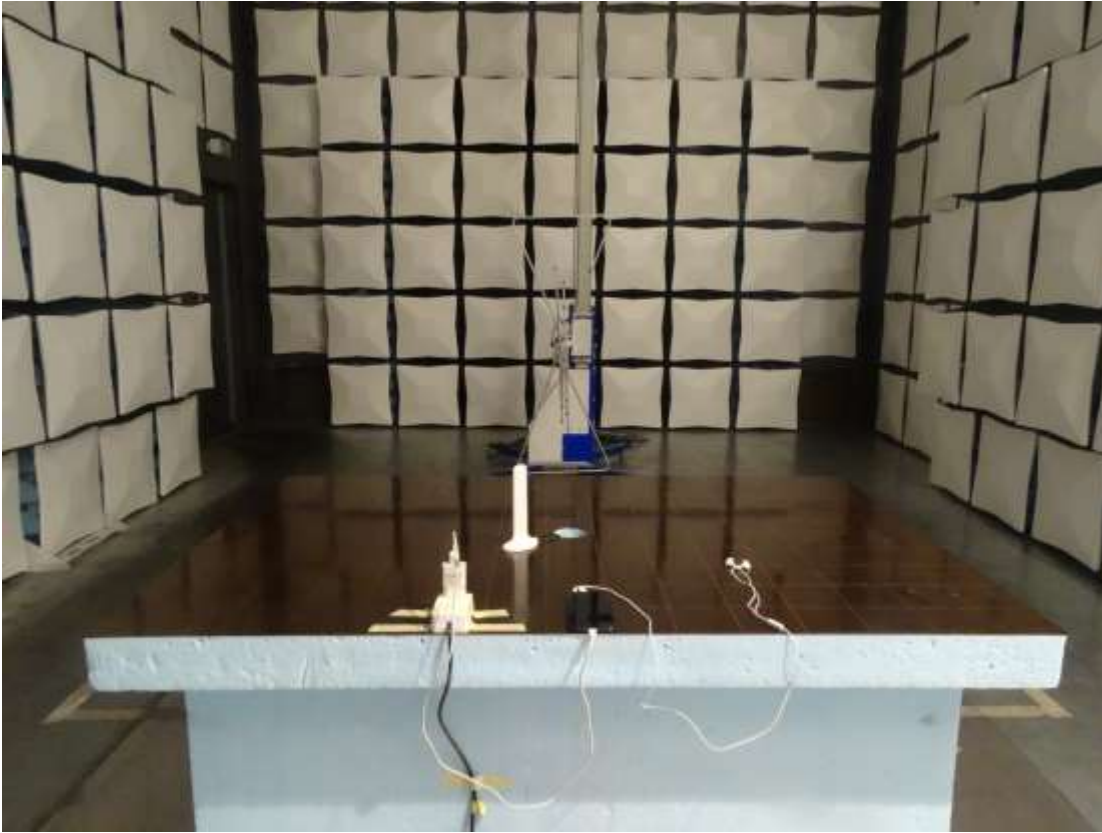

Photos of Test Setup

For GSM&WCDMA<E

1. Radiated Spurious Emissions

Radiated Spurious Emission (9K-30MHz)

Radiated Spurious Emission (30MHz-3GHz)

Radiated Spurious Emission (3GHz to18GHz)

Radiated Spurious Emission (18GHz to26.5GHz)

For Wlan/BT

2. Radiated Spurious Emissions

Radiated Spurious Emission (9K-30MHz)

Radiated Spurious Emission (30MHz -1GHz)

Radiated Spurious Emission (1GHz to18GHz)

Radiated Spurious Emission (above 18GHz)

Conducted Emissions