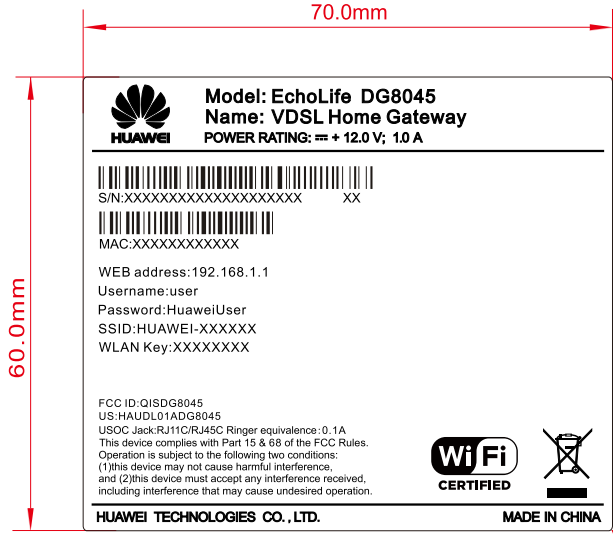

1 2 3 4

REV	ECA NO.	DESCRIPTION

A

B

C

D

E

F

■ Pantone Black C

铭牌须卷装来料

NOTE :

- 1.Make the film according to the drawing.
- 2.The color of silk-screen characters is PANTONE Black C (see the sample colors).
- 3.The silk-screen should be clear ,without burrs,and the dimension should be accurate.