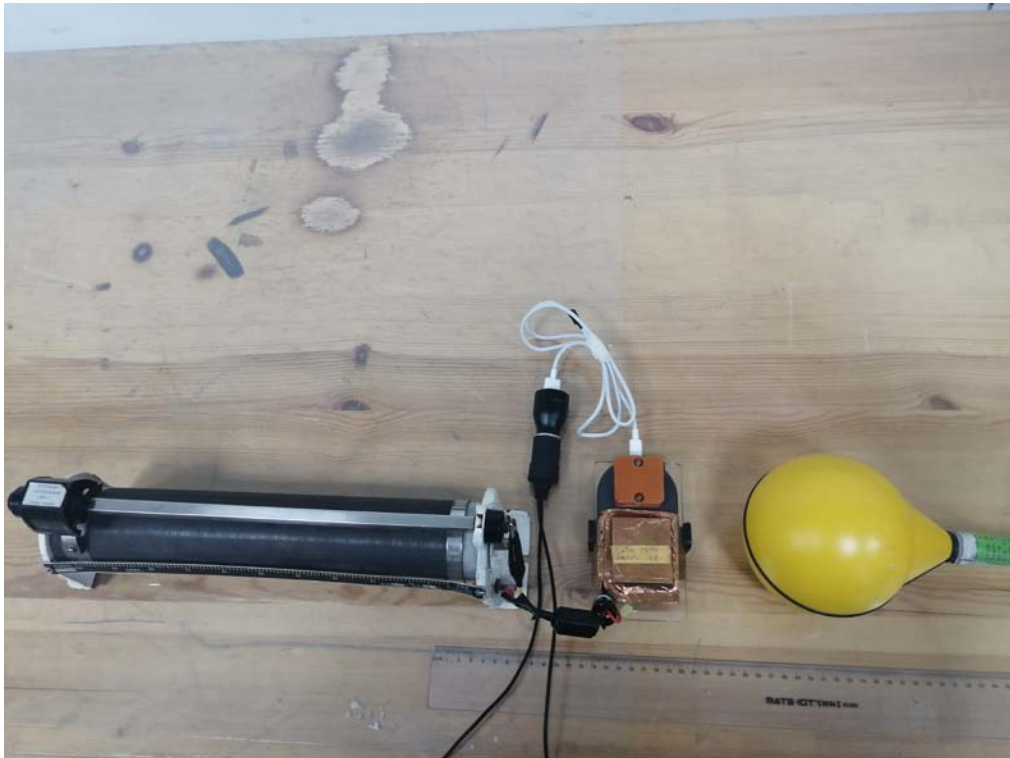

Position C

Position B