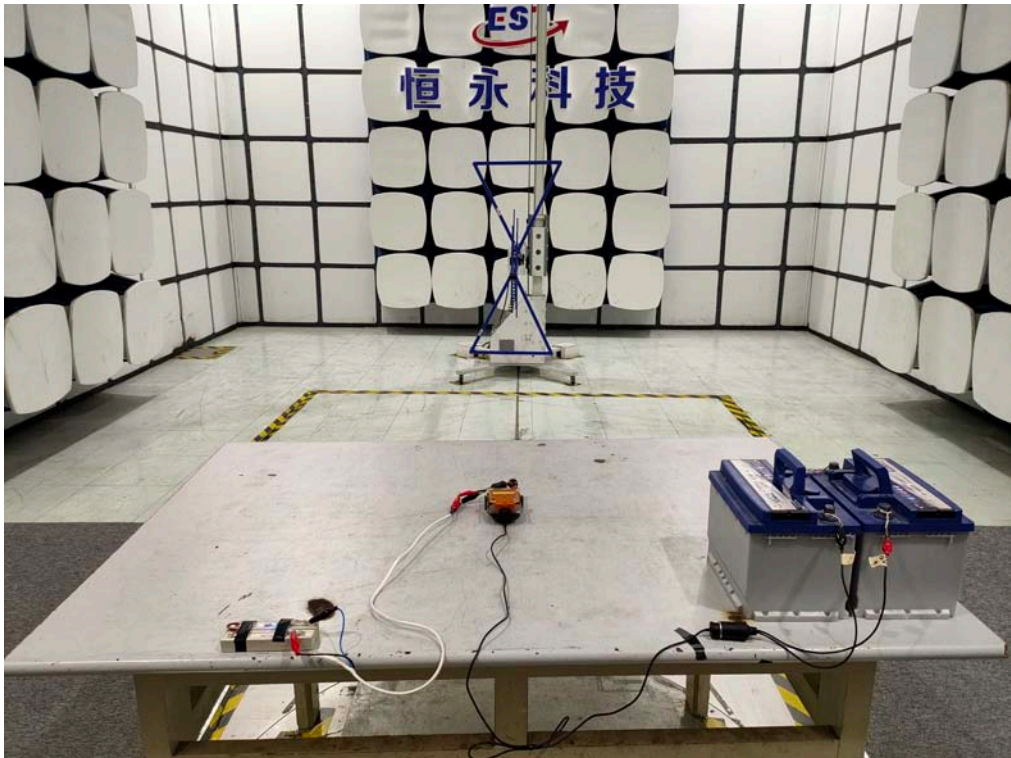

1. TEST SETUP PHOTO

Radiated Test (Below 30MHz)

Below 22W

27W

Radiated Test (Above 30MHz)

Below 22W

27W

MPE