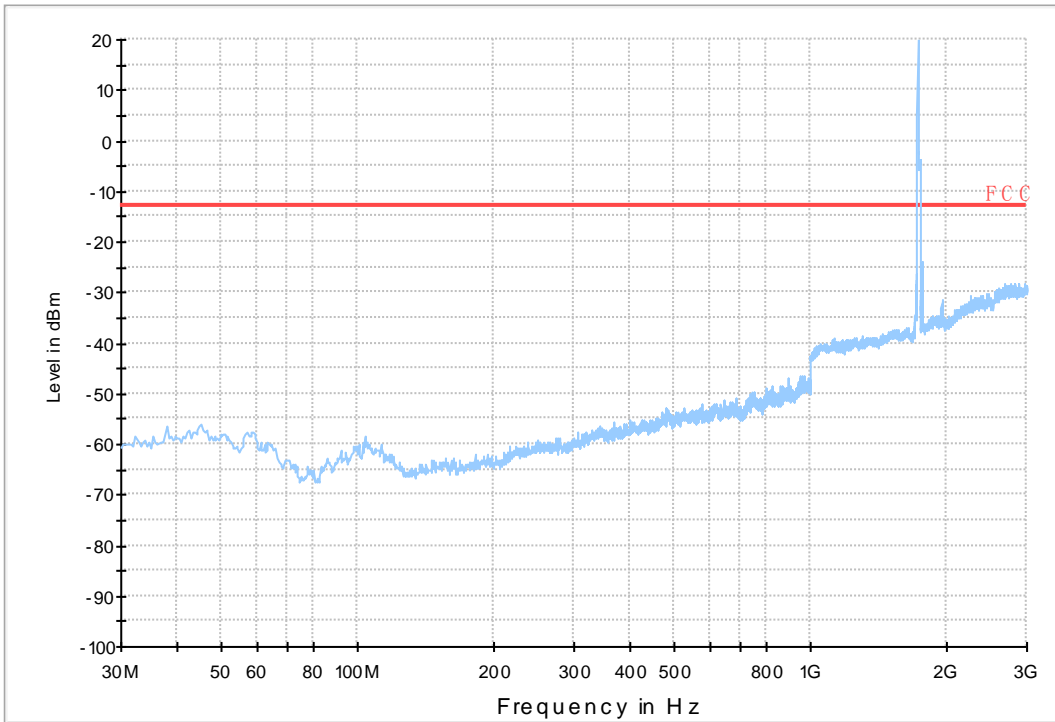

Copy of RSE-TX-DIRECTOR ABOVE 1.5G_L

Copy of RSE-TX-DIRECTOR ABOVE 1.5G_H

8Appendix_H: Frequency Stability

8.1 For LTE

8.1.1 Frequency Error vs. Voltage:

Test Band	Test Mode	Test Bandwidth (MHz)	Test Channel	Test Temp.	Test Volt.	Freq. Error [Hz]	Freq. vs. rated [ppm]	Verdict
BAND4	LTE/TM1	1.4	LCH	TN	VL	0.67	0.00039	PASS
					VN	0.90	0.00053	PASS
					VH	3.09	0.00181	PASS
			MCH	TN	VL	-0.90	-0.00052	PASS
					VN	-0.11	-0.00006	PASS
					VH	0.51	0.00029	PASS
			HCH	TN	VL	1.53	0.00087	PASS
					VN	0.69	0.00039	PASS
					VH	0.20	0.00011	PASS
		3	LCH	TN	VL	8.55	0.005	PASS
					VN	7.25	0.00424	PASS
					VH	1.27	0.00074	PASS
			MCH	TN	VL	1.37	0.00079	PASS
					VN	-0.19	-0.00011	PASS
					VH	0.11	0.00006	PASS
			HCH	TN	VL	12.17	0.00694	PASS
					VN	8.88	0.00506	PASS
					VH	-2.29	-0.00131	PASS
		5	LCH	TN	VL	1.29	0.00075	PASS
					VN	1.06	0.00062	PASS
					VH	0.53	0.00031	PASS
			MCH	TN	VL	0.63	0.00036	PASS
					VN	0.27	0.00016	PASS
					VH	0.62	0.00036	PASS
			HCH	TN	VL	-0.40	-0.00023	PASS
					VN	4.32	0.00247	PASS
					VH	1.54	0.00088	PASS
		10	LCH	TN	VL	-7.77	-0.00453	PASS
					VN	-6.85	-0.00399	PASS
					VH	-2.66	-0.00155	PASS
			MCH	TN	VL	0.56	0.00032	PASS