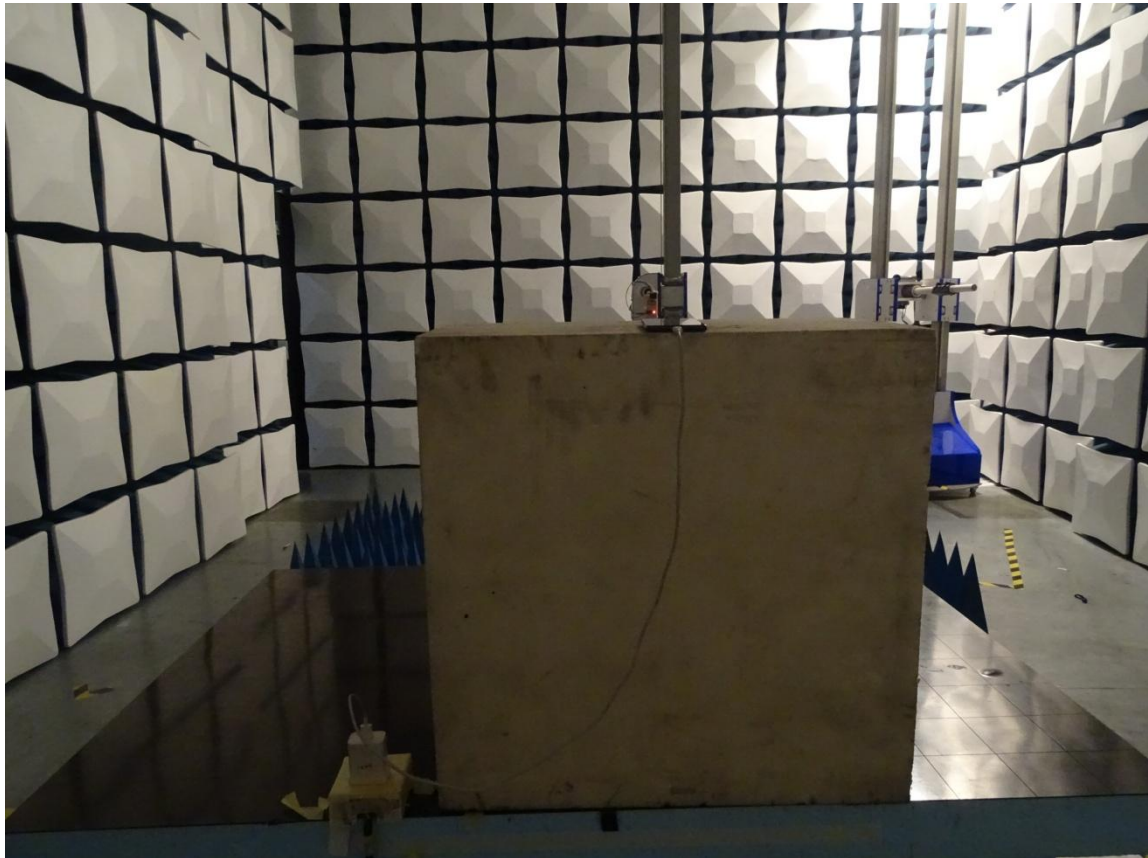

For Wlan/BT

2. Radiated Spurious Emissions

Radiated Spurious Emission (9K-30MHz)

Radiated Spurious Emission (30MHz -1GHz)

Radiated Spurious Emission (1GHz to18GHz)

Radiated Spurious Emission (above 18GHz)

Conducted Emissions