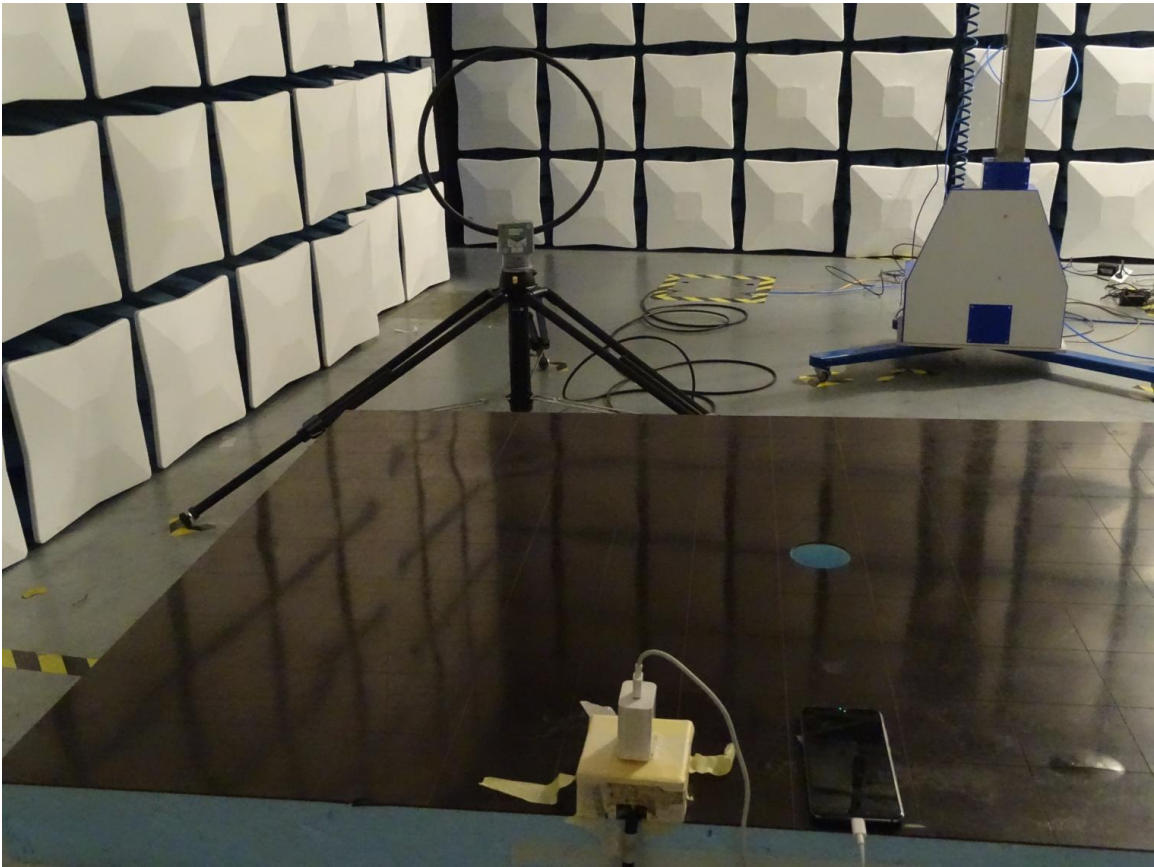

For Wlan/BT

2. Radiated Spurious Emissions

Radiated Spurious Emission (9K-30MHz)

Radiated Spurious Emission (30MHz -1GHz)

Radiated Spurious Emission (1GHz to18GHz)

Radiated Spurious Emission (above 18GHz)

Conducted Emissions