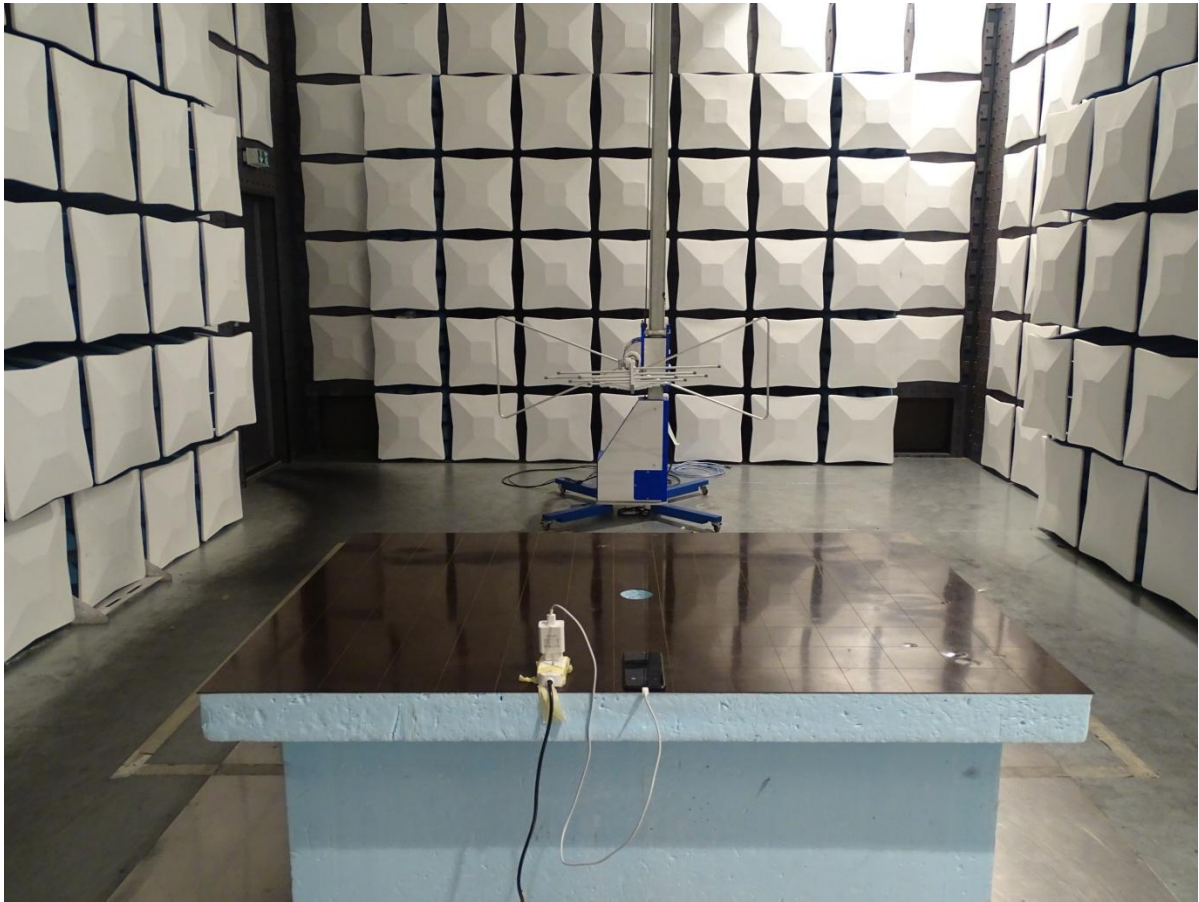

For Wlan/BT

2. Radiated Spurious Emissions

Radiated Spurious Emission (9K-30MHz)

Radiated Spurious Emission (30MHz -1GHz)

Radiated Spurious Emission (1GHz to18GHz)

Radiated Spurious Emission (above 18GHz)

Conducted Emissions