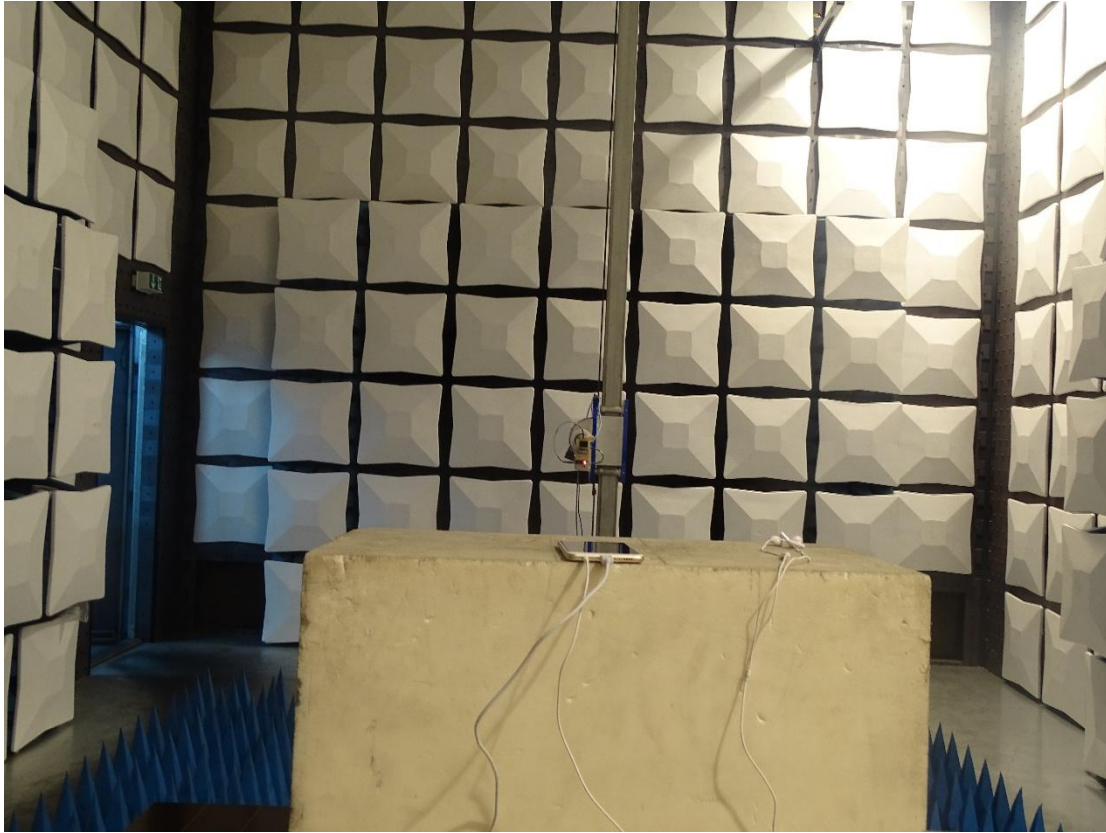

Photos of Test Setup

For GSM&WCDMA<E

1. Radiated Spurious Emissions

Radiated Spurious Emission (below 3GHz)

Radiated Spurious Emission (3GHz to18GHz)

Radiated Spurious Emission (18GHz to26.5GHz)

-

For Wlan/BT

2. Radiated Spurious Emissions

Radiated Spurious Emission (below 1GHz)

Radiated Spurious Emission (1GHz to18GHz)

Radiated Spurious Emission (above 18GHz)

Conducted Emissions

-----The END-----