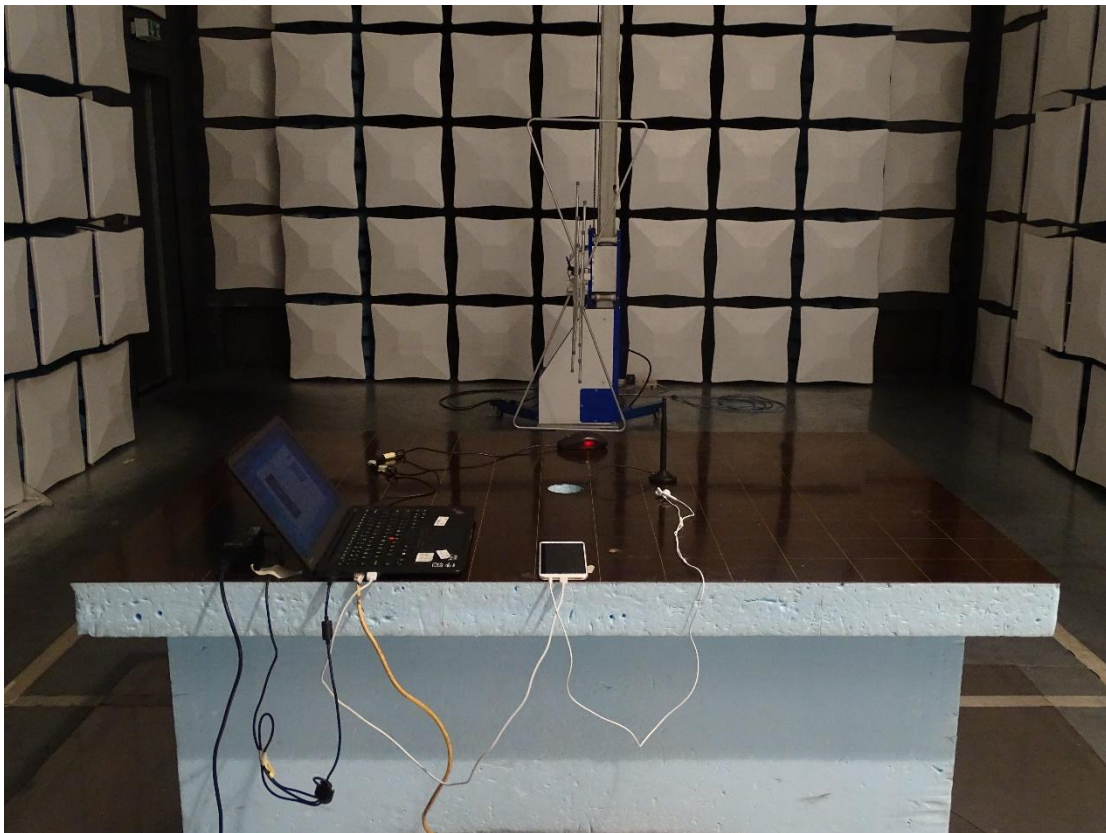

Photos of Test Setup

For GSM&WCDMA<E

1. Radiated Spurious Emissions

Radiated Spurious Emission (below 3GHz)

Radiated Spurious Emission (3GHz to18GHz)

Radiated Spurious Emission (18GHz to26.5GHz)

-

For Wlan/BT

2. Radiated Spurious Emissions

Radiated Spurious Emission (below 1GHz)

Radiated Spurious Emission (1GHz to18GHz)

Radiated Spurious Emission (above 18GHz)

Conducted Emissions

-----The END-----