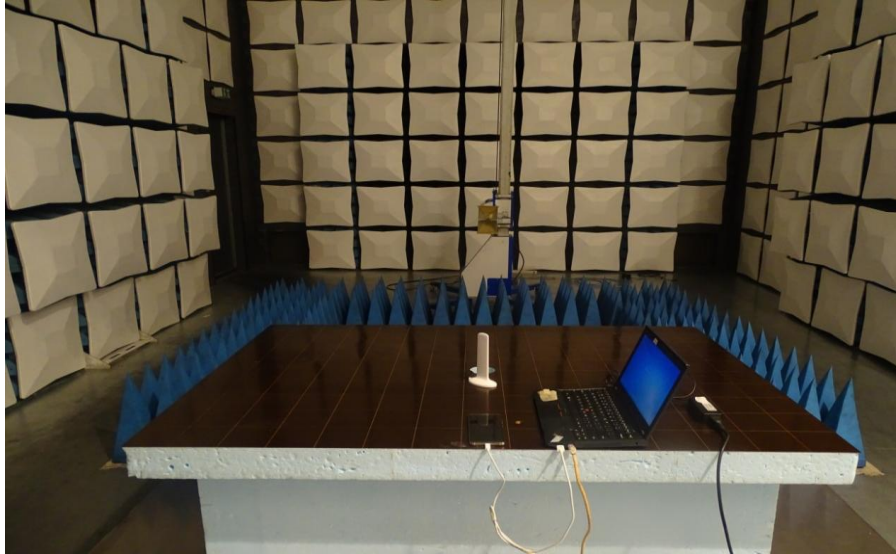

Photos of Test Setup

For GSM&WCDMA<E

1. Radiated Spurious Emissions

Radiated Spurious Emission (below 3GHz)

Radiated Spurious Emission (3GHz to18GHz)

Radiated Spurious Emission (18GHz to26.5GHz)

For Wlan/BT

2. Radiated Spurious Emissions

Radiated Spurious Emission (below 1GHz)

Radiated Spurious Emission (1GHz to18GHz)

Radiated Spurious Emission (above 18GHz)

For NFC

3. Radiated Spurious Emissions

Radiated Spurious Emission (9K-30MHz)

Radiated Spurious Emission (30MHz-1GHz)

Conducted Emissions

-----The END-----