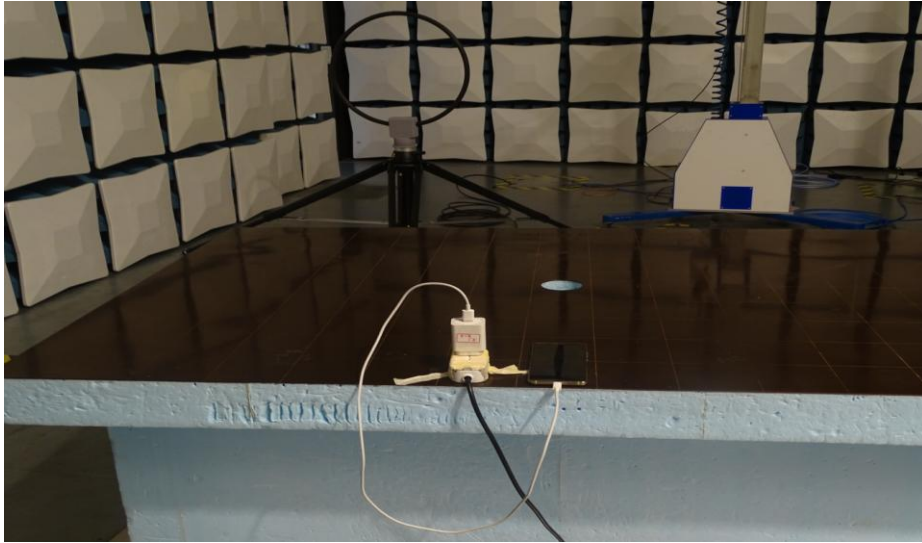

Photos of Test Setup

For GSM&WCDMA<E

1. Radiated Spurious Emissions

Radiated Spurious Emission (below 3GHz)

Radiated Spurious Emission (3GHz to18GHz)

Radiated Spurious Emission (18GHz to26.5GHz)

For Wlan/BT

2. Radiated Spurious Emissions

Radiated Spurious Emission (below 1GHz)

Radiated Spurious Emission (1GHz to18GHz)

Radiated Spurious Emission (above 18GHz)

For NFC

3. Radiated Spurious Emissions

Radiated Spurious Emission (9K-30MHz)

Radiated Spurious Emission (30MHz-1GHz)

Conducted Emissions

-----The END-----