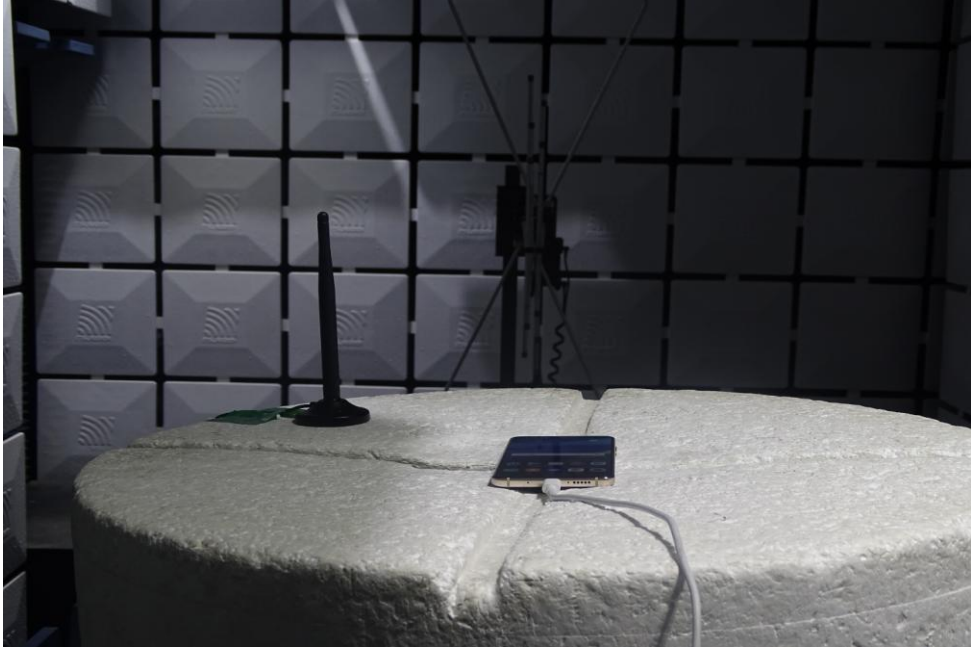

Photos of Test Setup

For GSM&WCDMA<E

1. Radiated Spurious Emissions

Radiated Spurious Emission (below 3GHz)

Radiated Spurious Emission (3GHz to18GHz)

Radiated Spurious Emission (18GHz to26.5GHz)

For Wlan/BT

2. Radiated Spurious Emissions

Radiated Spurious Emission (below 1GHz)

Radiated Spurious Emission (1GHz to18GHz)

Radiated Spurious Emission (above 18GHz)

For NFC

3. Radiated Spurious Emissions

Radiated Spurious Emission (9K-30MHz)

Radiated Spurious Emission (30MHz-1GHz)

Conducted Emissions

-----The END-----