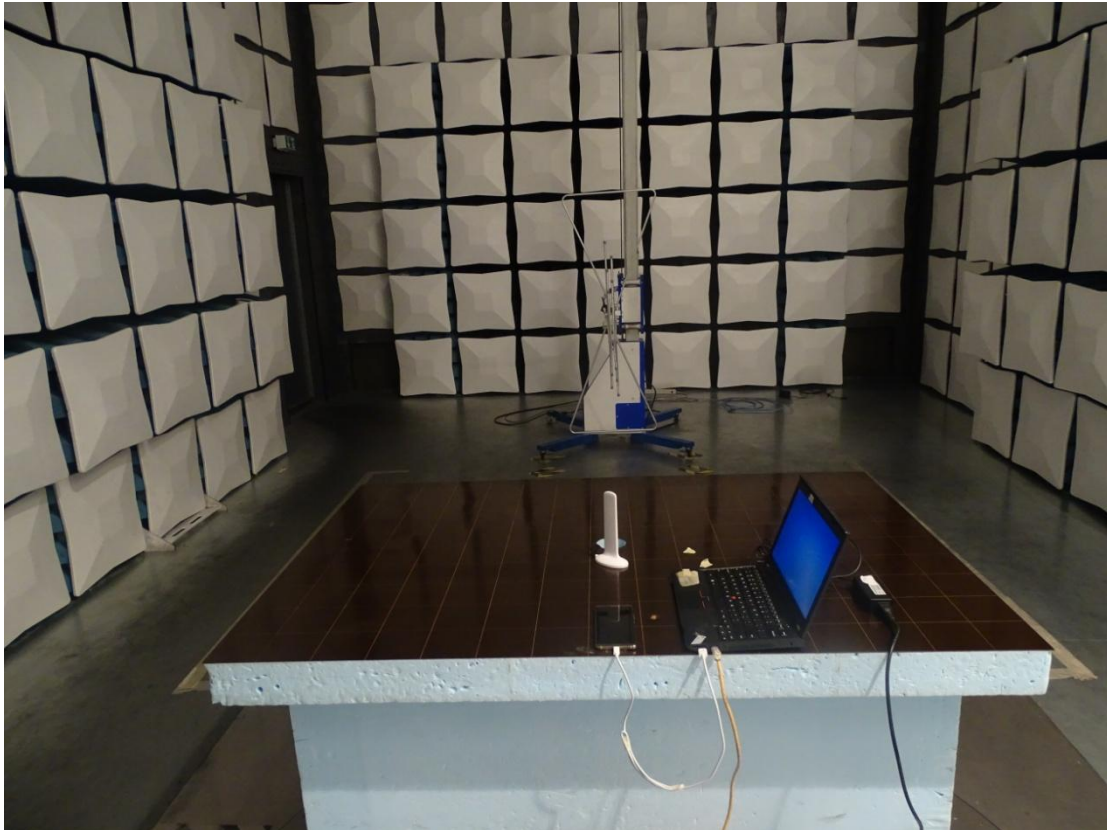

Photos of Test Setup

For GSM&WCDMA

1. Radiated Spurious Emissions

Radiated Spurious Emission (below 3GHz)

Radiated Spurious Emission (3GHz to18GHz)

Radiated Spurious Emission (18GHz to26.5GHz)

For Wlan/BT

2. Radiated Spurious Emissions

Radiated Spurious Emission (below 1GHz)

Radiated Spurious Emission (1GHz to18GHz)

Radiated Spurious Emission (above 18GHz)

For NFC

3. Radiated Spurious Emissions

Radiated Spurious Emission (9K-30MHz)

Radiated Spurious Emission (30MHz-1GHz)