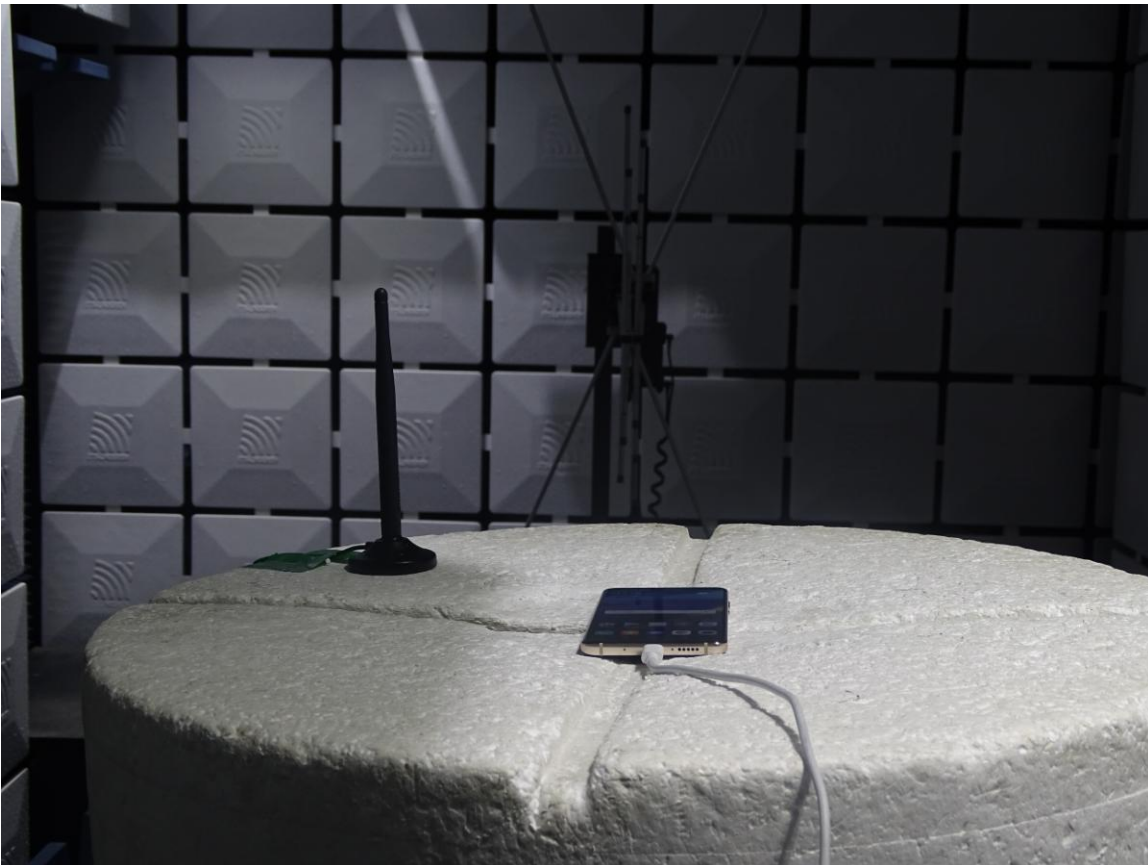

Photos of Test Setup

For GSM&WCDMA

1. Radiated Spurious Emissions

Radiated Spurious Emission (below 3GHz)

Radiated Spurious Emission (3GHz to18GHz)

Radiated Spurious Emission (18GHz to26.5GHz)

For Wlan/BT

2. Radiated Spurious Emissions

Radiated Spurious Emission (below 1GHz)

Radiated Spurious Emission (1GHz to18GHz)

Radiated Spurious Emission (above 18GHz)

For NFC

3. Radiated Spurious Emissions

Radiated Spurious Emission (9K-30MHz)

Radiated Spurious Emission (30MHz-1GHz)

Conducted Emissions

-----The END-----