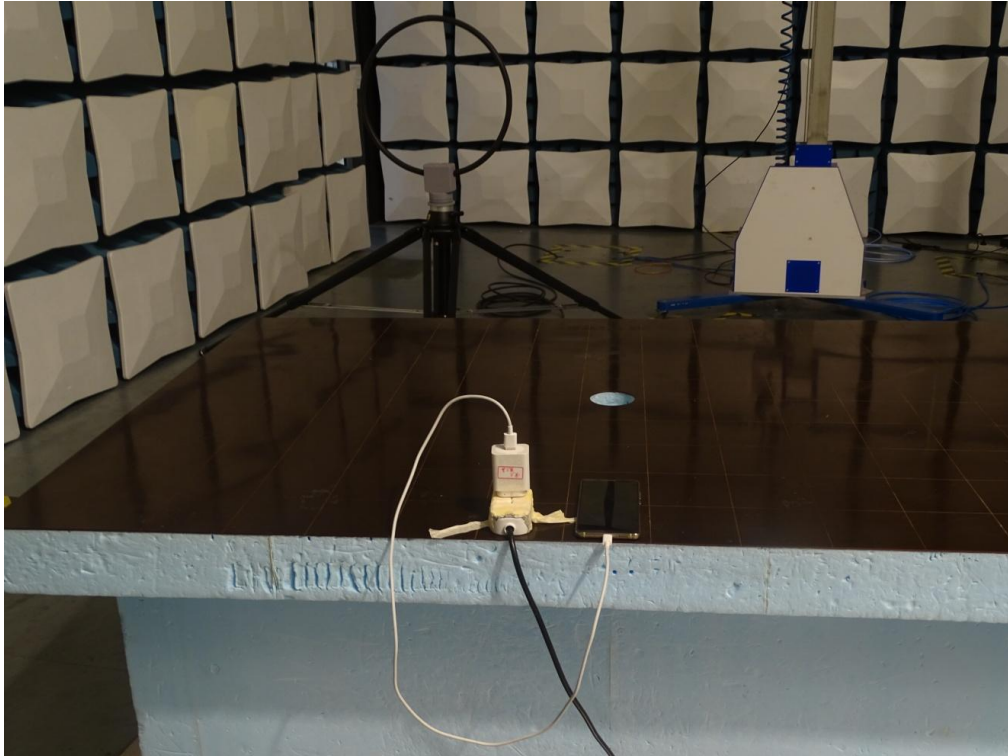

Photos of Test Setup

For GSM&WCDMA

1. Radiated Spurious Emissions

Radiated Spurious Emission (below 3GHz)

Radiated Spurious Emission (3GHz to18GHz)

Radiated Spurious Emission (18GHz to26.5GHz)

For Wlan/BT

2. Radiated Spurious Emissions

Radiated Spurious Emission (below 1GHz)

Radiated Spurious Emission (1GHz to18GHz)

Radiated Spurious Emission (above 18GHz)

For NFC

3. Radiated Spurious Emissions

Radiated Spurious Emission (9K-30MHz)

Radiated Spurious Emission (30MHz-1GHz)

Conducted Emissions

-----The END-----