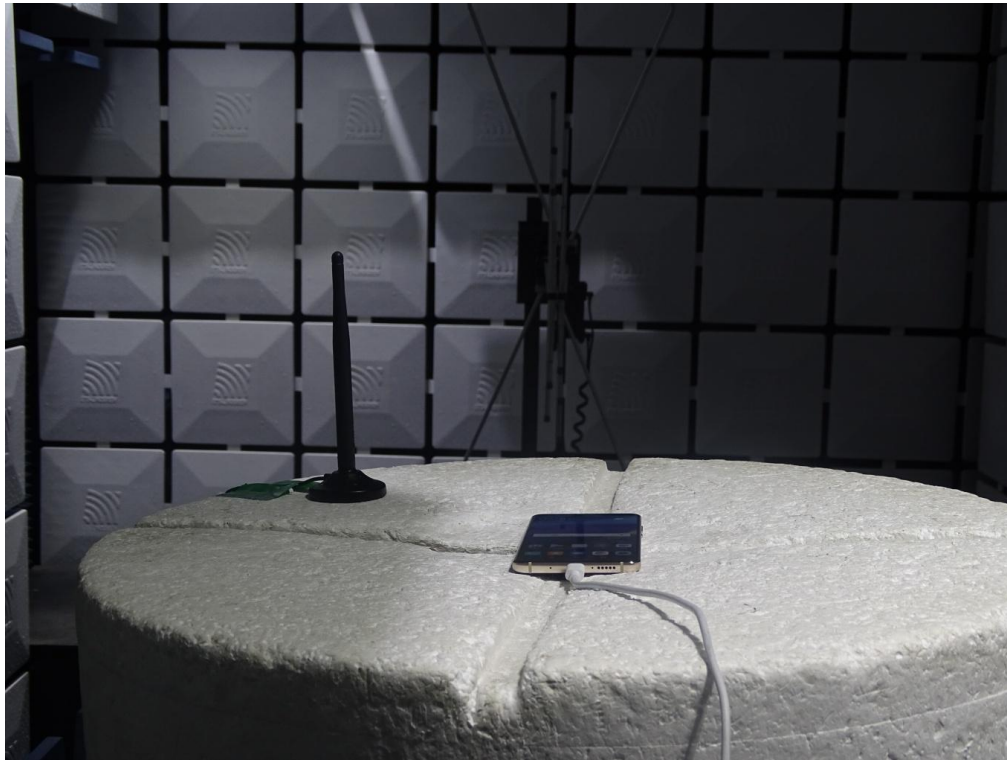

Photos of Test Setup

For GSM&WCDMA

1. Radiated Spurious Emissions

Radiated Spurious Emission (below 3GHz)

Radiated Spurious Emission (3GHz to18GHz)

Radiated Spurious Emission (18GHz to26.5GHz)

For Wlan/BT

2. Radiated Spurious Emissions

Radiated Spurious Emission (below 1GHz)

Radiated Spurious Emission (1GHz to18GHz)

Radiated Spurious Emission (above 18GHz)

For NFC

3. Radiated Spurious Emissions

Radiated Spurious Emission (9K-30MHz)

Radiated Spurious Emission (30MHz-1GHz)

Conducted Emissions

-----The END-----