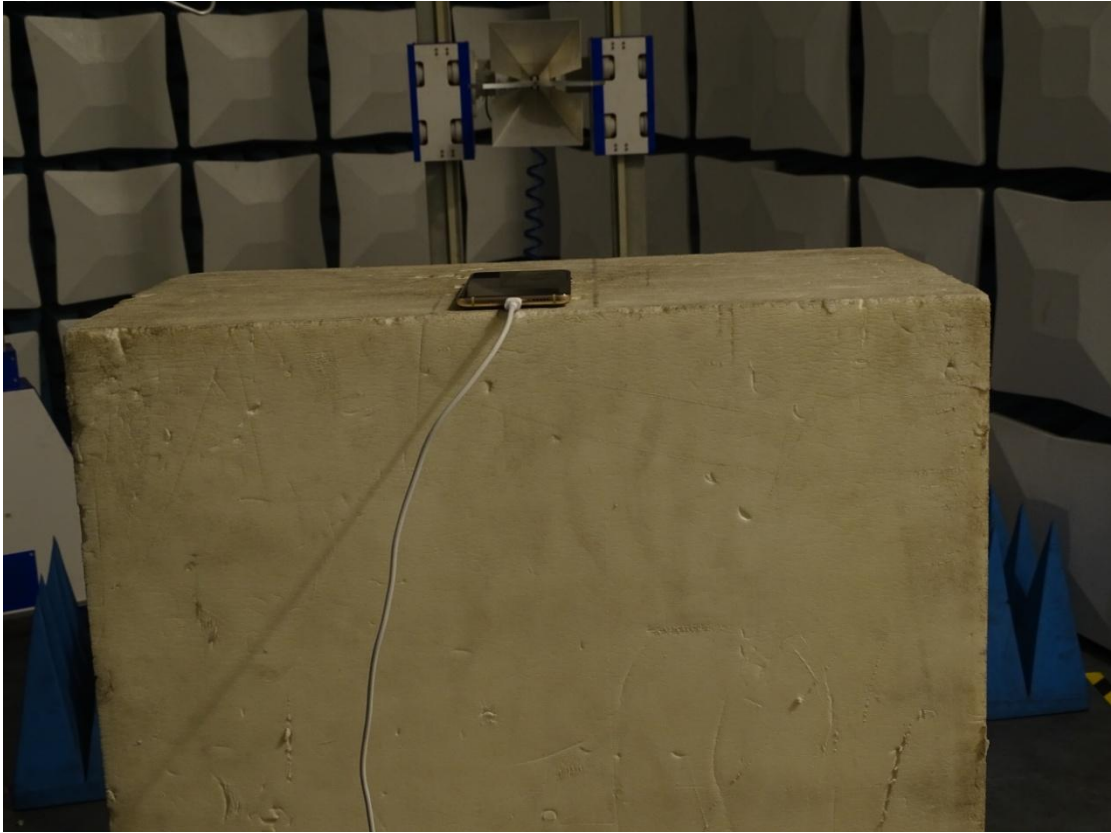

Photos of Test Setup

For GSM&WCDMA

1. Radiated Spurious Emissions

Radiated Spurious Emission (below 3GHz)

Radiated Spurious Emission (3GHz to18GHz)

Radiated Spurious Emission (18GHz to26.5GHz)

For Wlan/BT

2. Radiated Spurious Emissions

Radiated Spurious Emission (below 1GHz)

Radiated Spurious Emission (1GHz to18GHz)

Radiated Spurious Emission (above 18GHz)

For NFC

3. Radiated Spurious Emissions

Radiated Spurious Emission (9K-30MHz)

Radiated Spurious Emission (30MHz-1GHz)

Conducted Emissions

-----The END-----