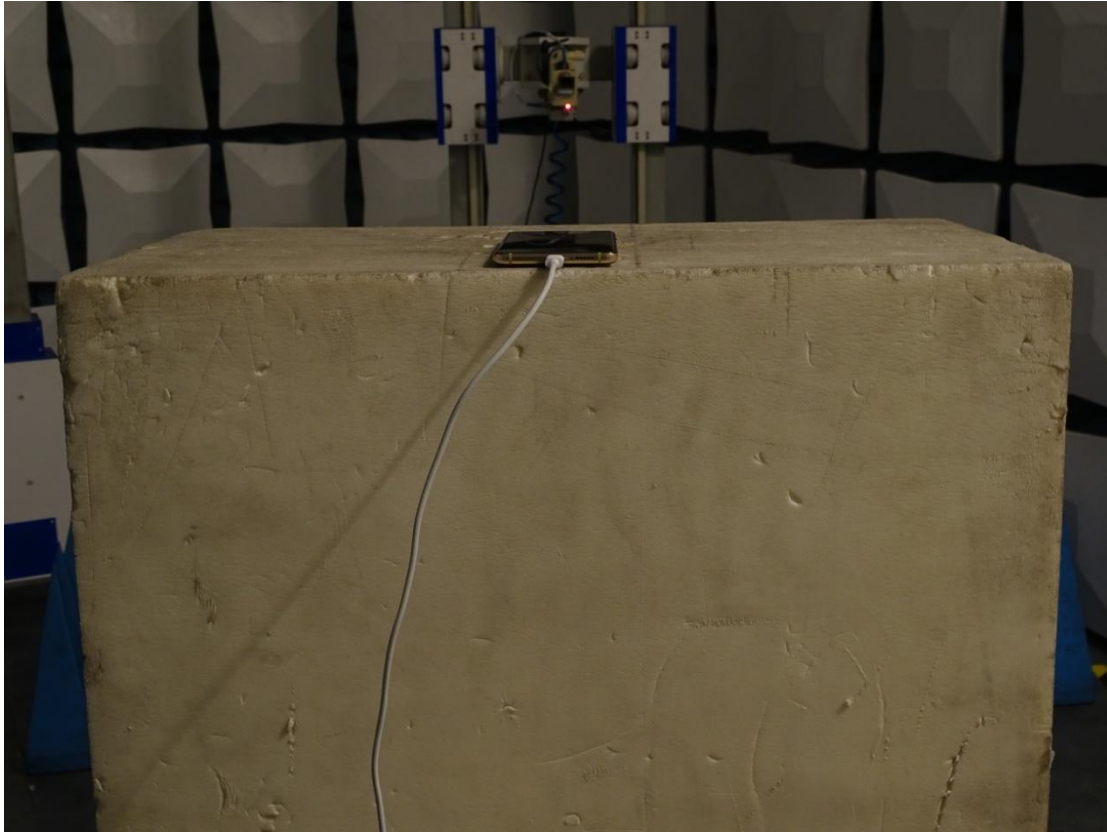

Photos of Test Setup

For GSM&WCDMA

1. Radiated Spurious Emissions

Radiated Spurious Emission (below 3GHz)

Radiated Spurious Emission (3GHz to18GHz)

Radiated Spurious Emission (18GHz to26.5GHz)

For Wlan/BT

2. Radiated Spurious Emissions

Radiated Spurious Emission (below 1GHz)

Radiated Spurious Emission (1GHz to18GHz)

Radiated Spurious Emission (above 18GHz)

For NFC

3. Radiated Spurious Emissions

Radiated Spurious Emission (9K-30MHz)

Radiated Spurious Emission (30MHz-1GHz)

Conducted Emissions

-----The END-----